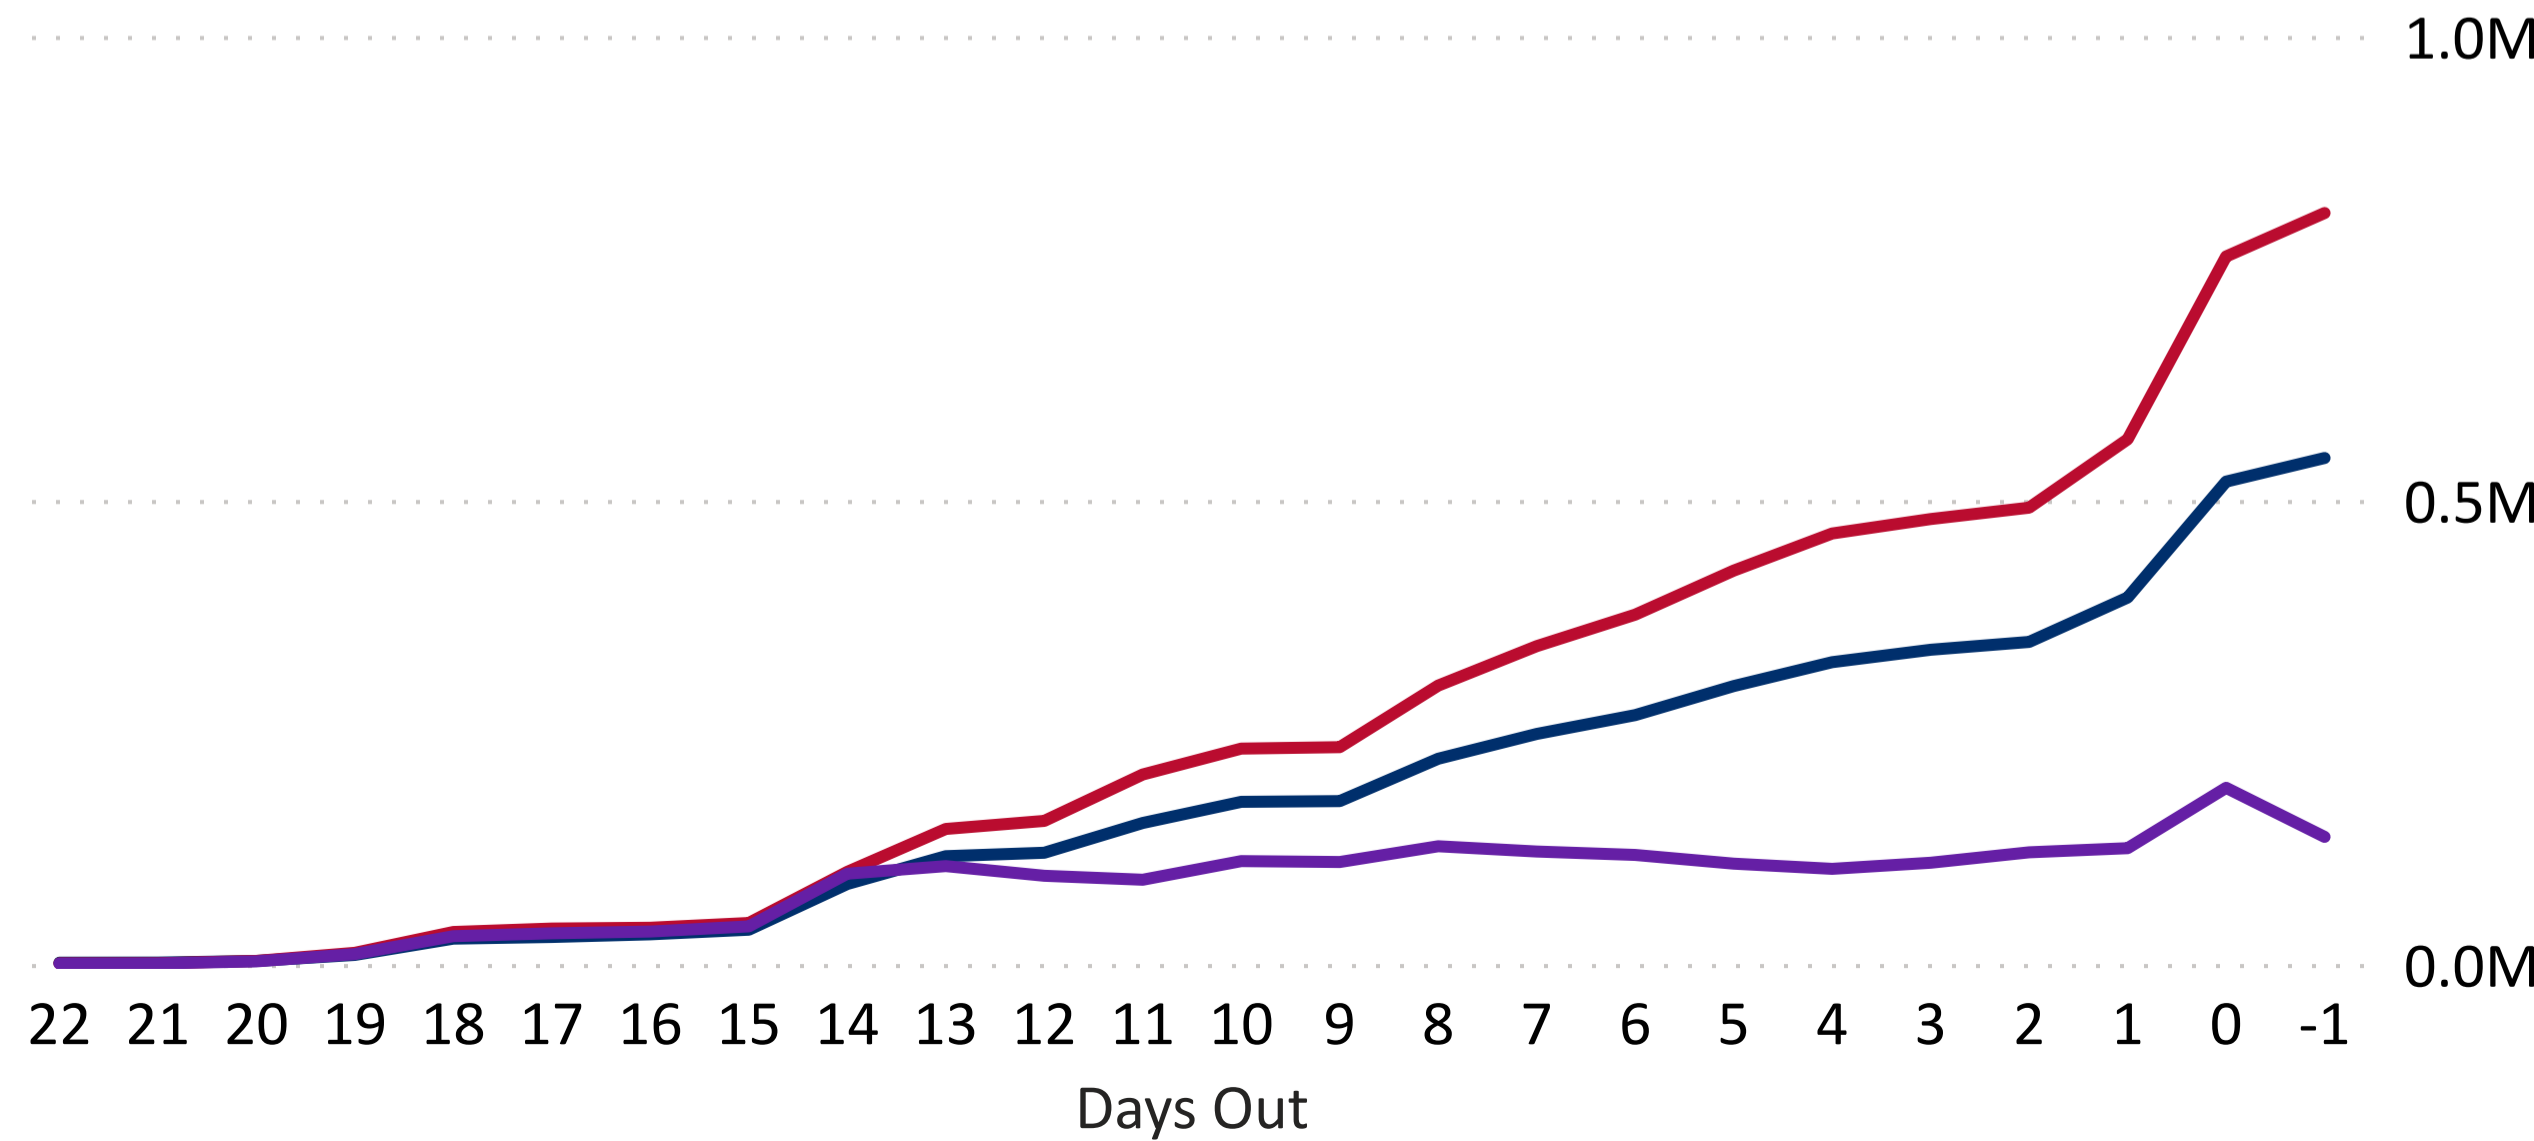

2024 Presidential Primary Ballot Return Reporting

March 7, 2024

Data as of 11:59 PM 3/6/24

1,491,617

Total Ballots Returned

Colorado Secretary of State

2024 Presidential Primary Eligible Active Voters

Ballot Type Returned

DEM REP IN PROCESS

Trend Line of Ballots Returned by Day

DEM REP IN PROCESS

2024 Presidential Primary

Ballot Return Reporting

March 7, 2024

Data as of 11:59 PM 3/6/24

Colorado Secretary of State

1,491,617

Total Ballots Returned

Ballot Type Returned by Unaffiliated Voters

2024 Presidential Primary

Ballot Return Reporting

March 7, 2024

Data as of 11:59 PM 3/6/24

1,491,617