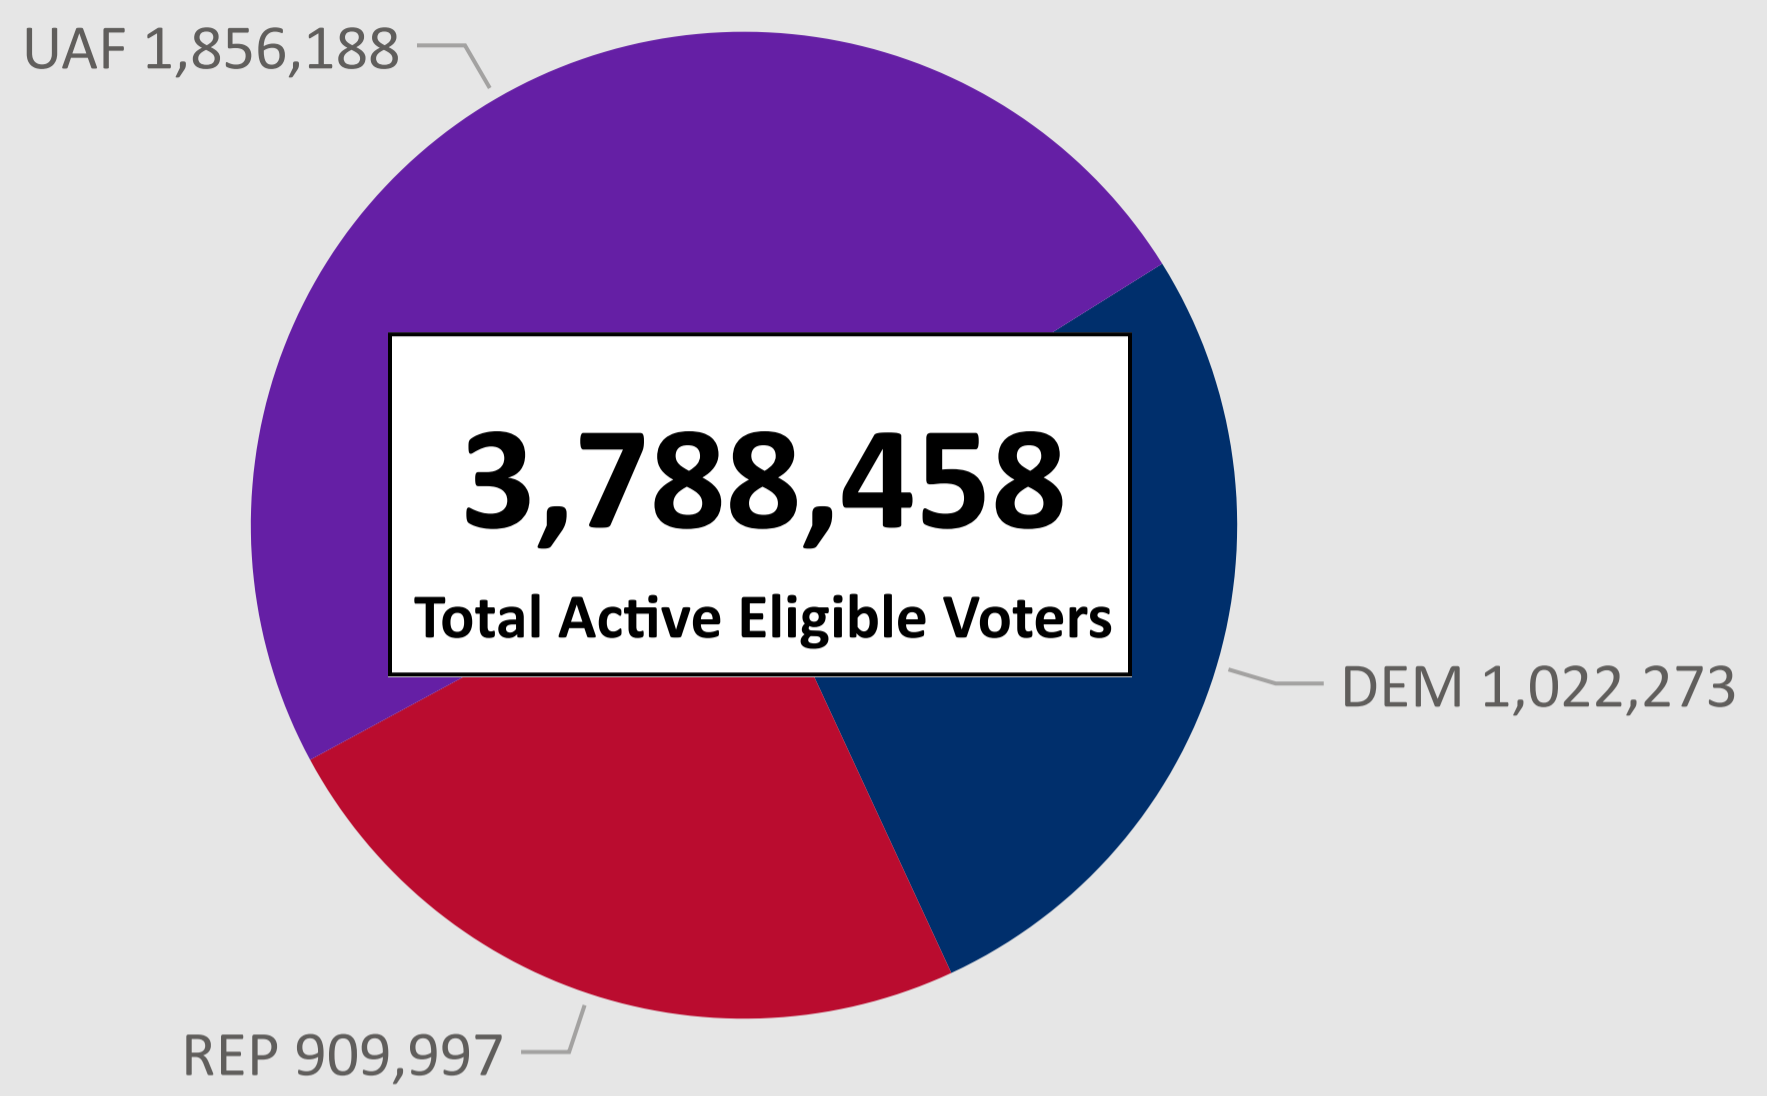

2024 Presidential Primary Ballot Return Reporting

March 7, 2024

Data as of 11:59 PM 3/6/24

1,491,617

Total Ballots Returned

Colorado Secretary of State

2024 Presidential Primary Eligible Active Voters

Ballot Type Returned

DEM REP IN PROCESS

Trend Line of Ballots Returned by Day

DEM REP IN PROCESS

2024 Presidential Primary

Ballot Return Reporting

March 7, 2024

Data as of 11:59 PM 3/6/24

Colorado Secretary of State

1,491,617

Total Ballots Returned

Ballot Type Returned by Unaffiliated Voters

2024 Presidential Primary

Ballot Return Reporting

March 7, 2024

Data as of 11:59 PM 3/6/24

1,491,617