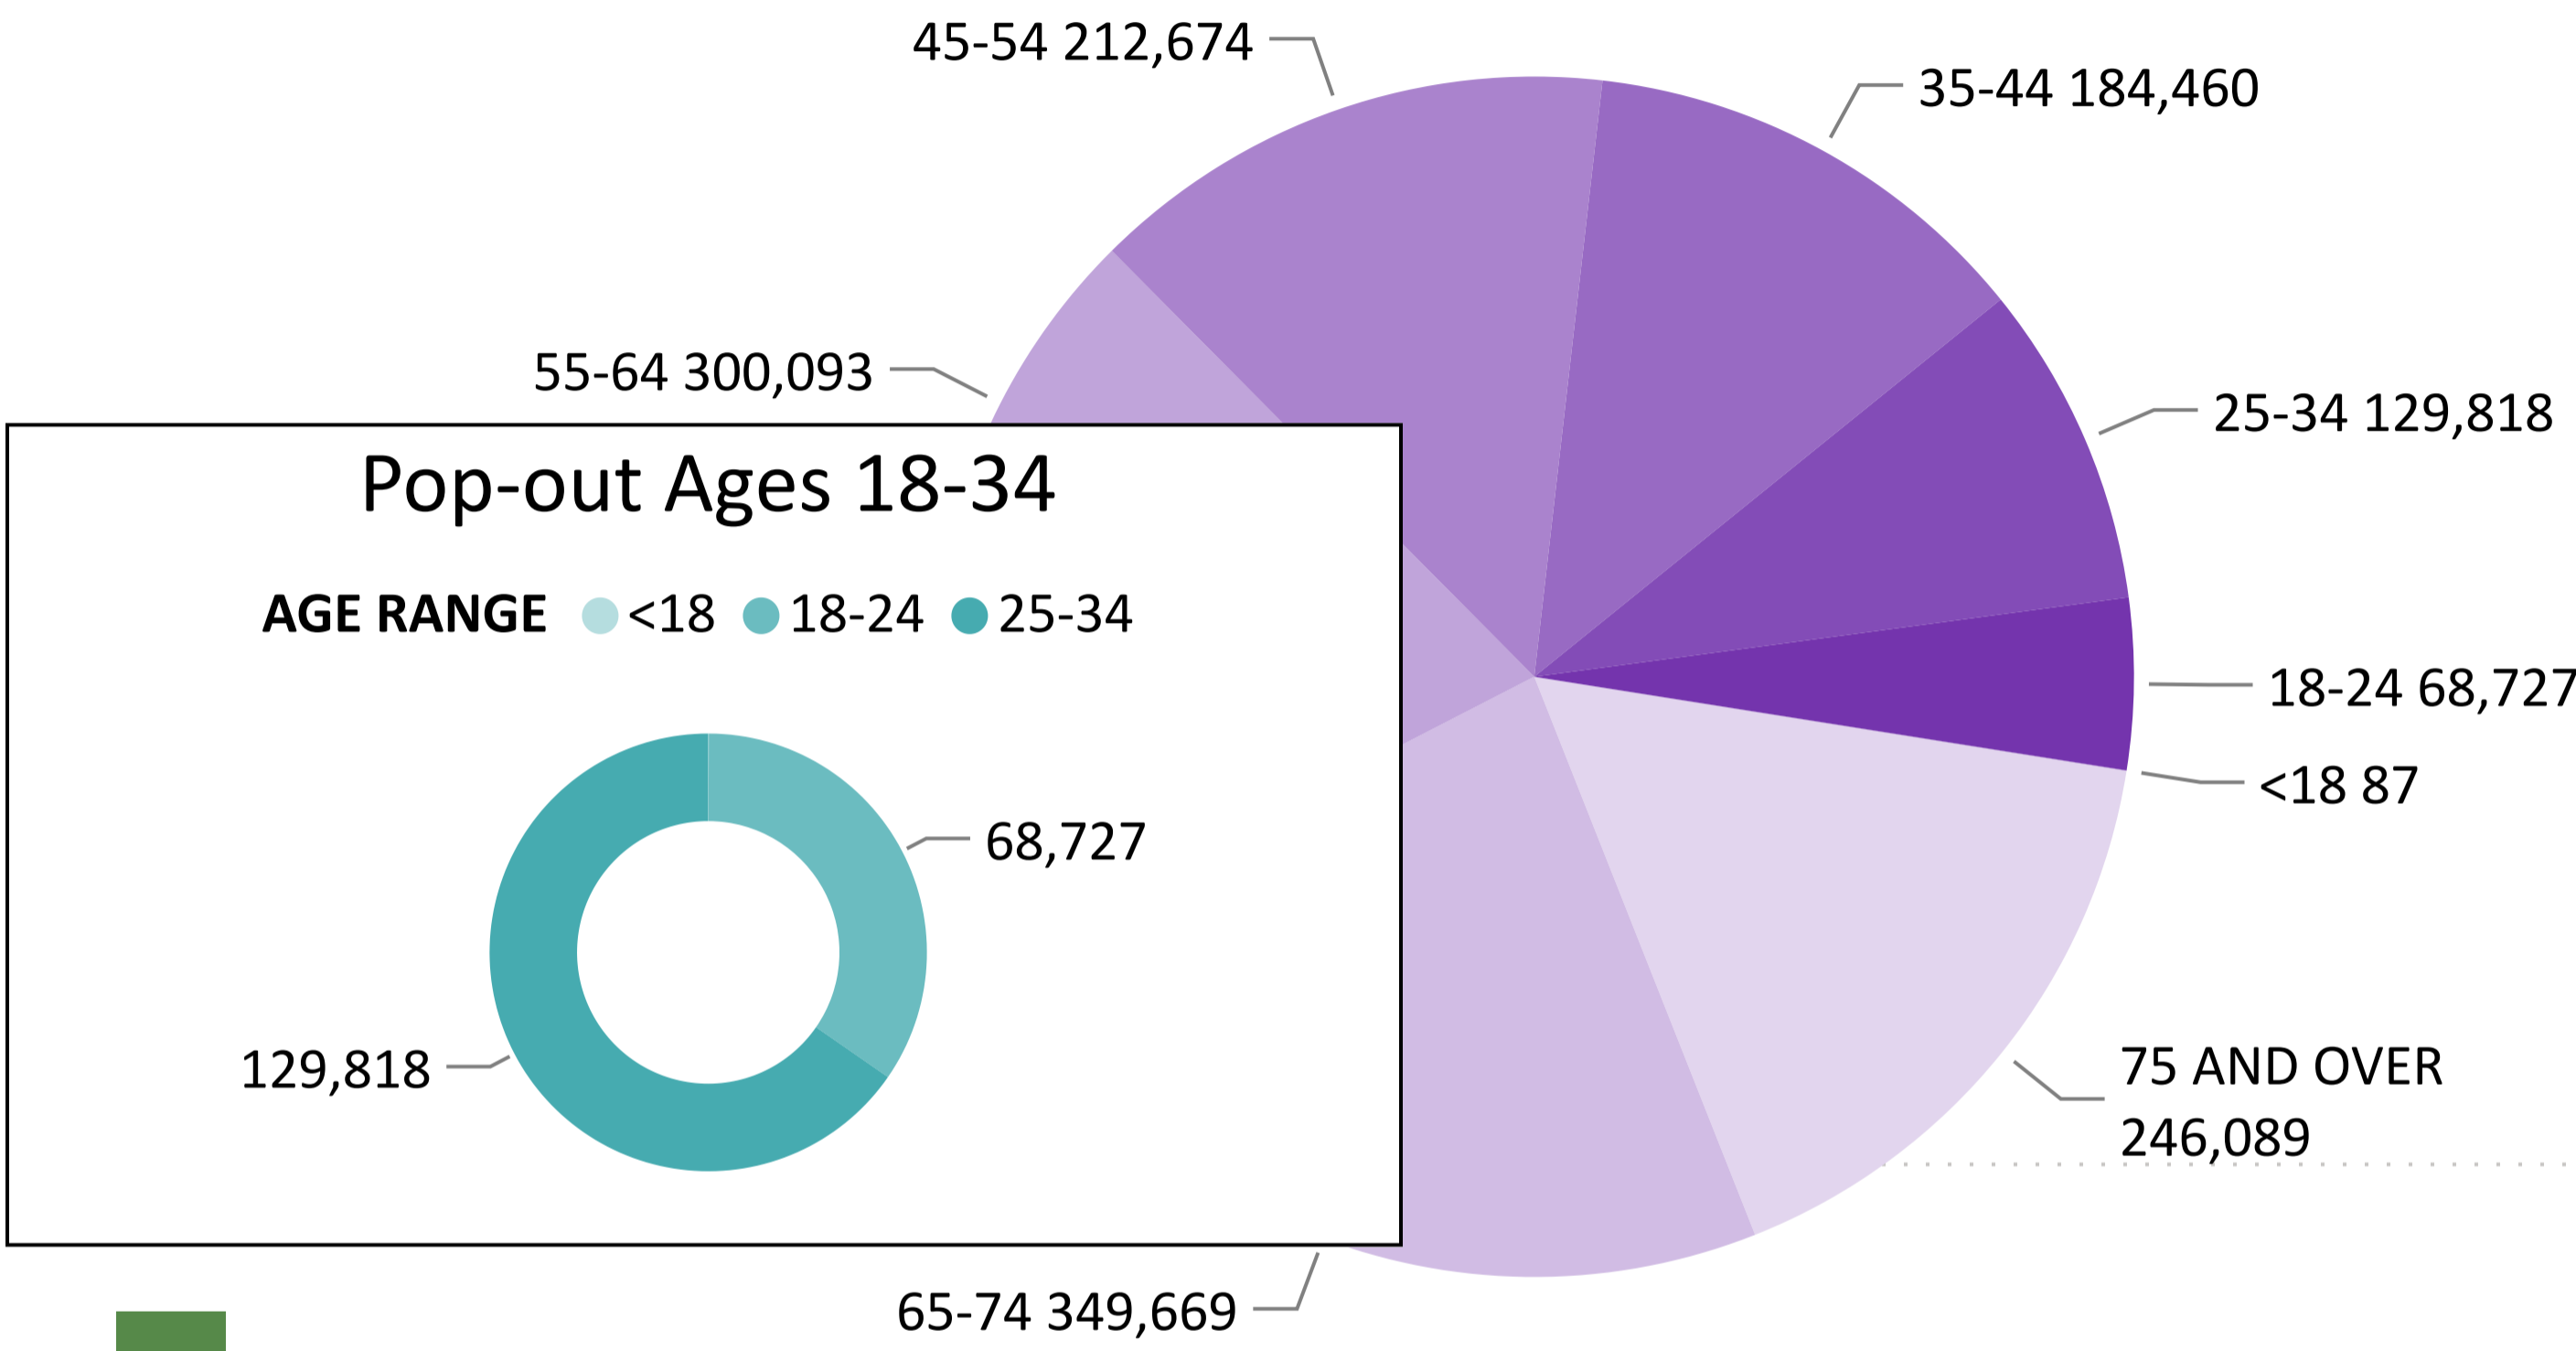

1,491,617

Total Ballots Returned

Ballot Type Returned by Unaffiliated Voters

2024 Presidential Primary

Ballot Return Reporting

March 7, 2024

Data as of 11:59 PM 3/6/24

1,491,617

Total Ballots Returned

Colorado Secretary of State

Total Ballots Returned by Age Range

AGE RANGE ● 75 AND OVER ● 65-74 ● 55-64 ● 45-54 ● 35-44 ● 25-34 ● 18-24 ● <18

Total Ballots Returned by Gender/Age Range