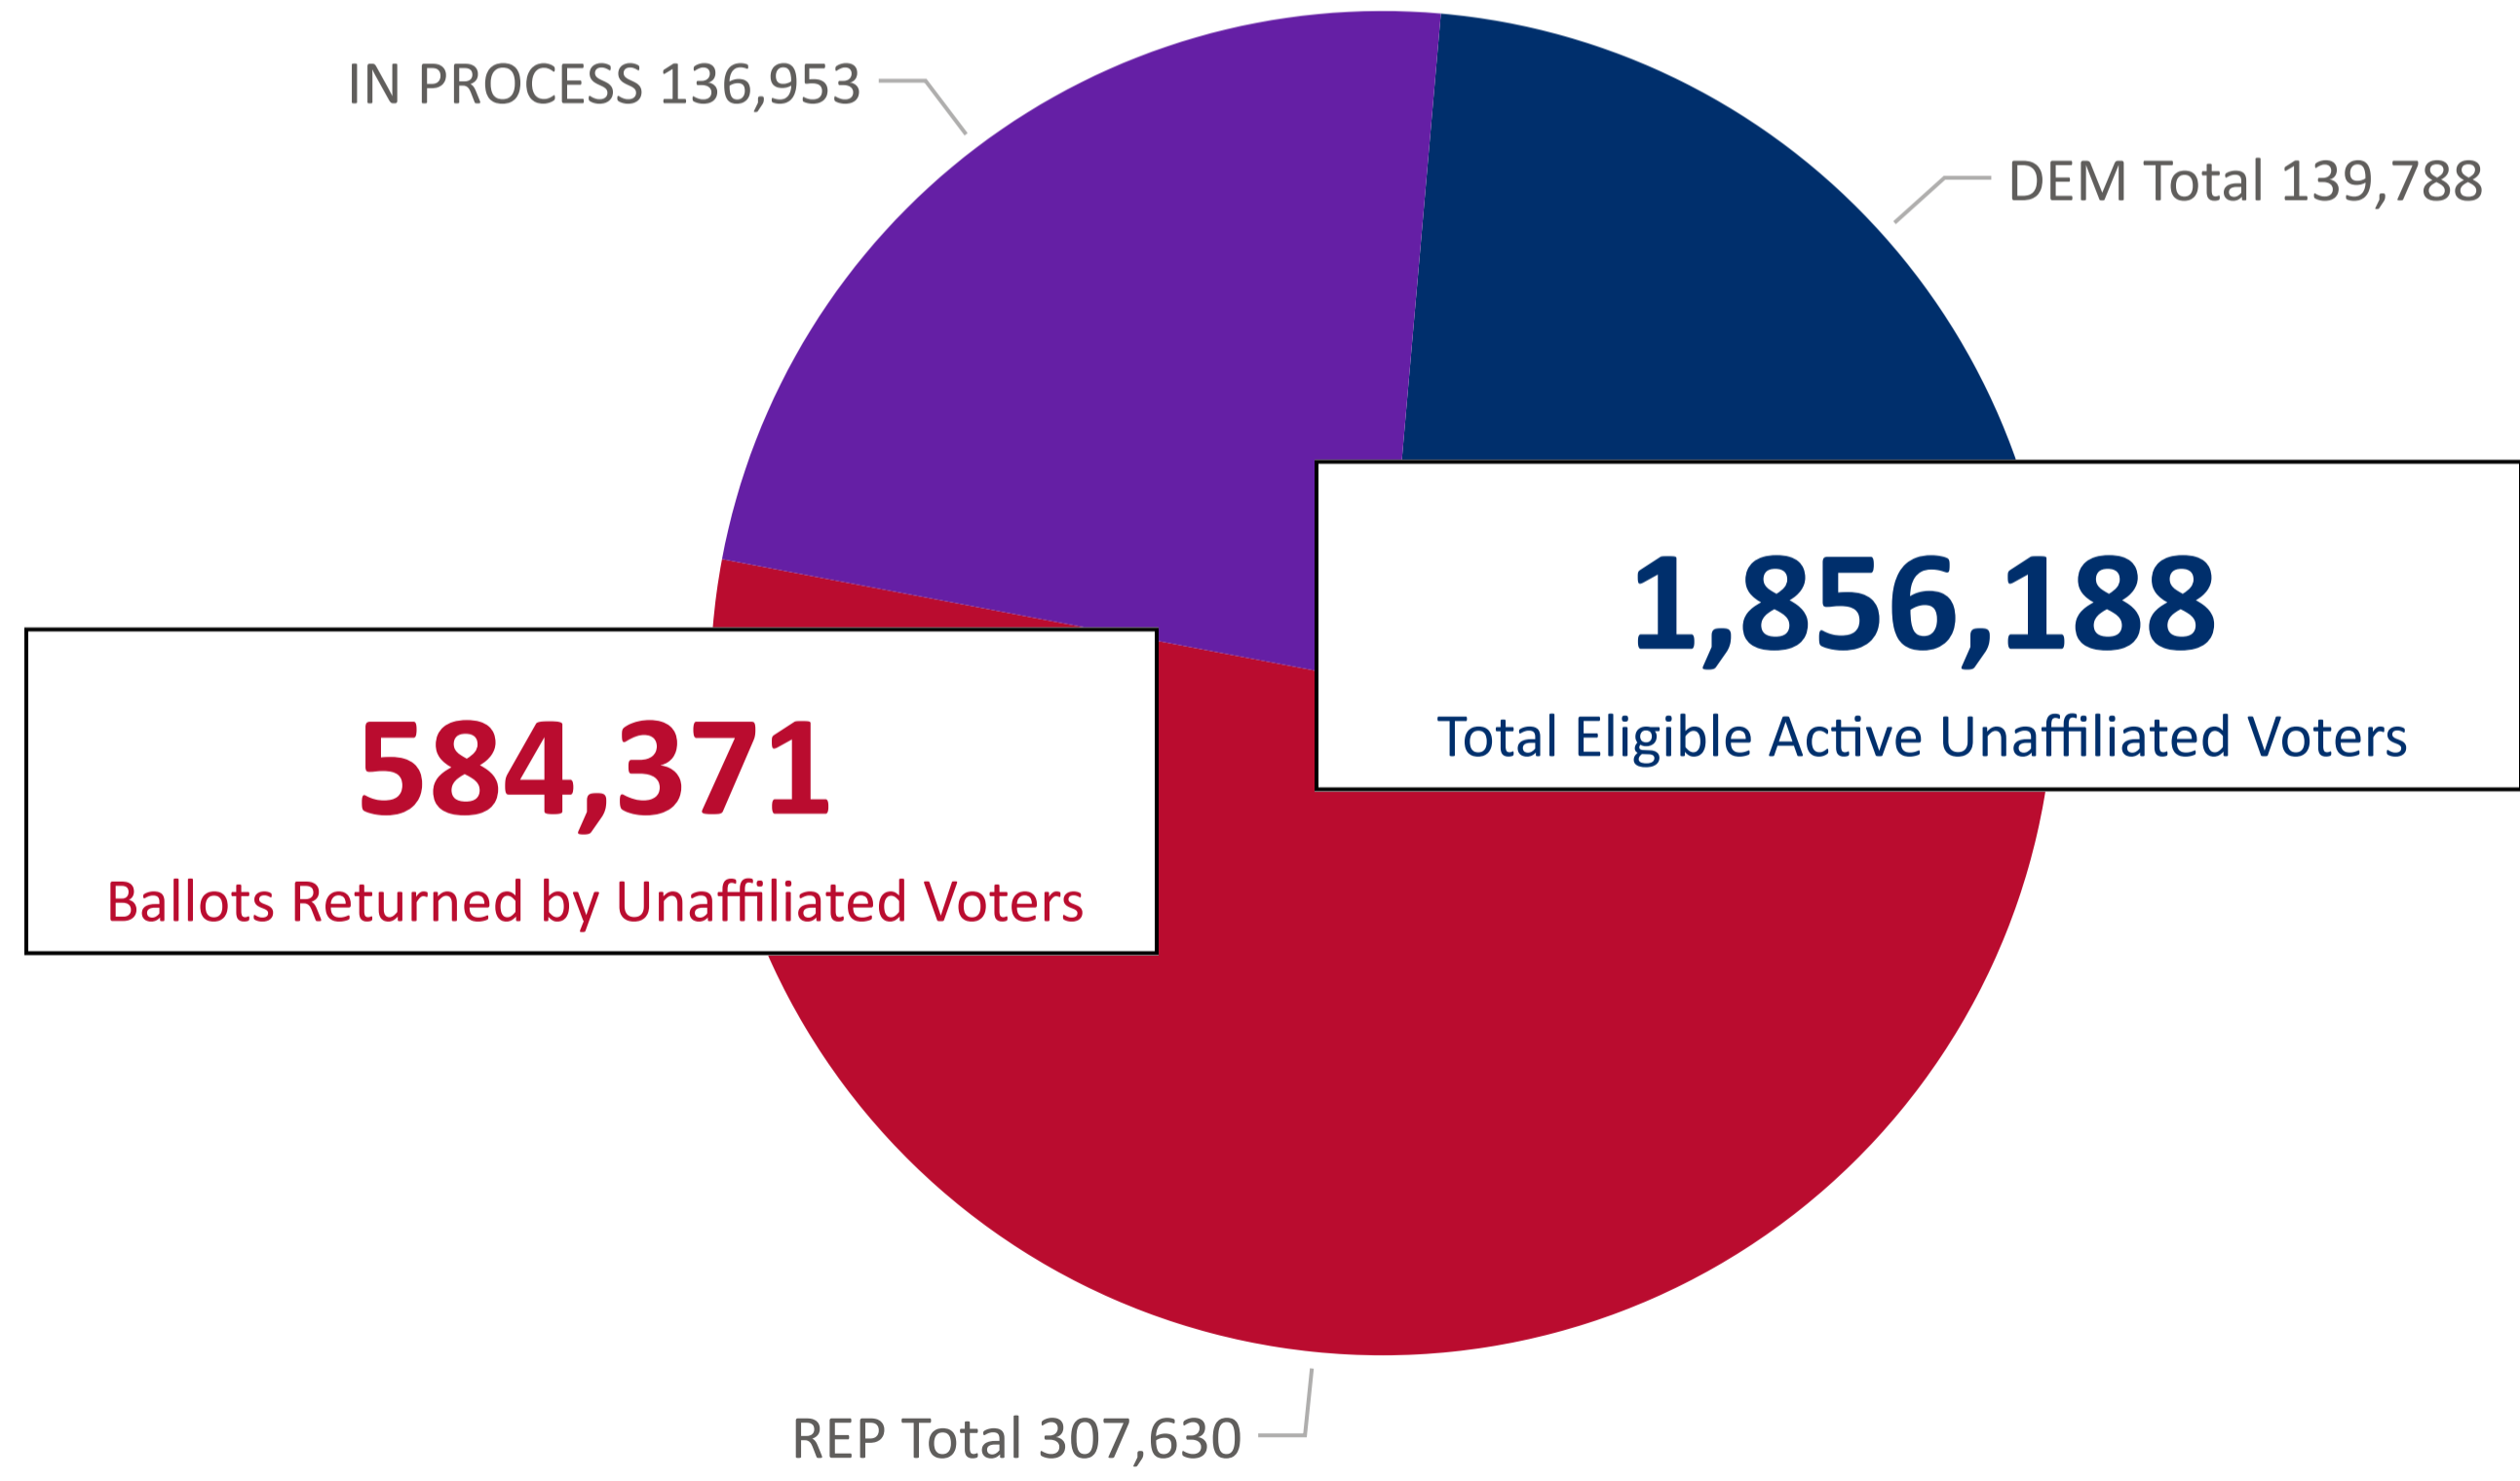

2024 Presidential Primary Ballot Return Reporting

March 7, 2024

Data as of 11:59 PM 3/6/24

1,491,617

Total Ballots Returned

Colorado Secretary of State

2024 Presidential Primary Eligible Active Voters

Ballot Type Returned

DEM REP IN PROCESS

Trend Line of Ballots Returned by Day

DEM REP IN PROCESS

2024 Presidential Primary

Ballot Return Reporting

March 7, 2024

Data as of 11:59 PM 3/6/24

Colorado Secretary of State

1,491,617

Total Ballots Returned

Ballot Type Returned by Unaffiliated Voters

2024 Presidential Primary

Ballot Return Reporting

March 7, 2024

Data as of 11:59 PM 3/6/24

1,491,617

Total Ballots Returned

Colorado Secretary of State

Total Ballots Returned by Age Range

AGE RANGE ● 75 AND OVER ● 65-74 ● 55-64 ● 45-54 ● 35-44 ● 25-34 ● 18-24 ● <18

Total Ballots Returned by Gender/Age Range