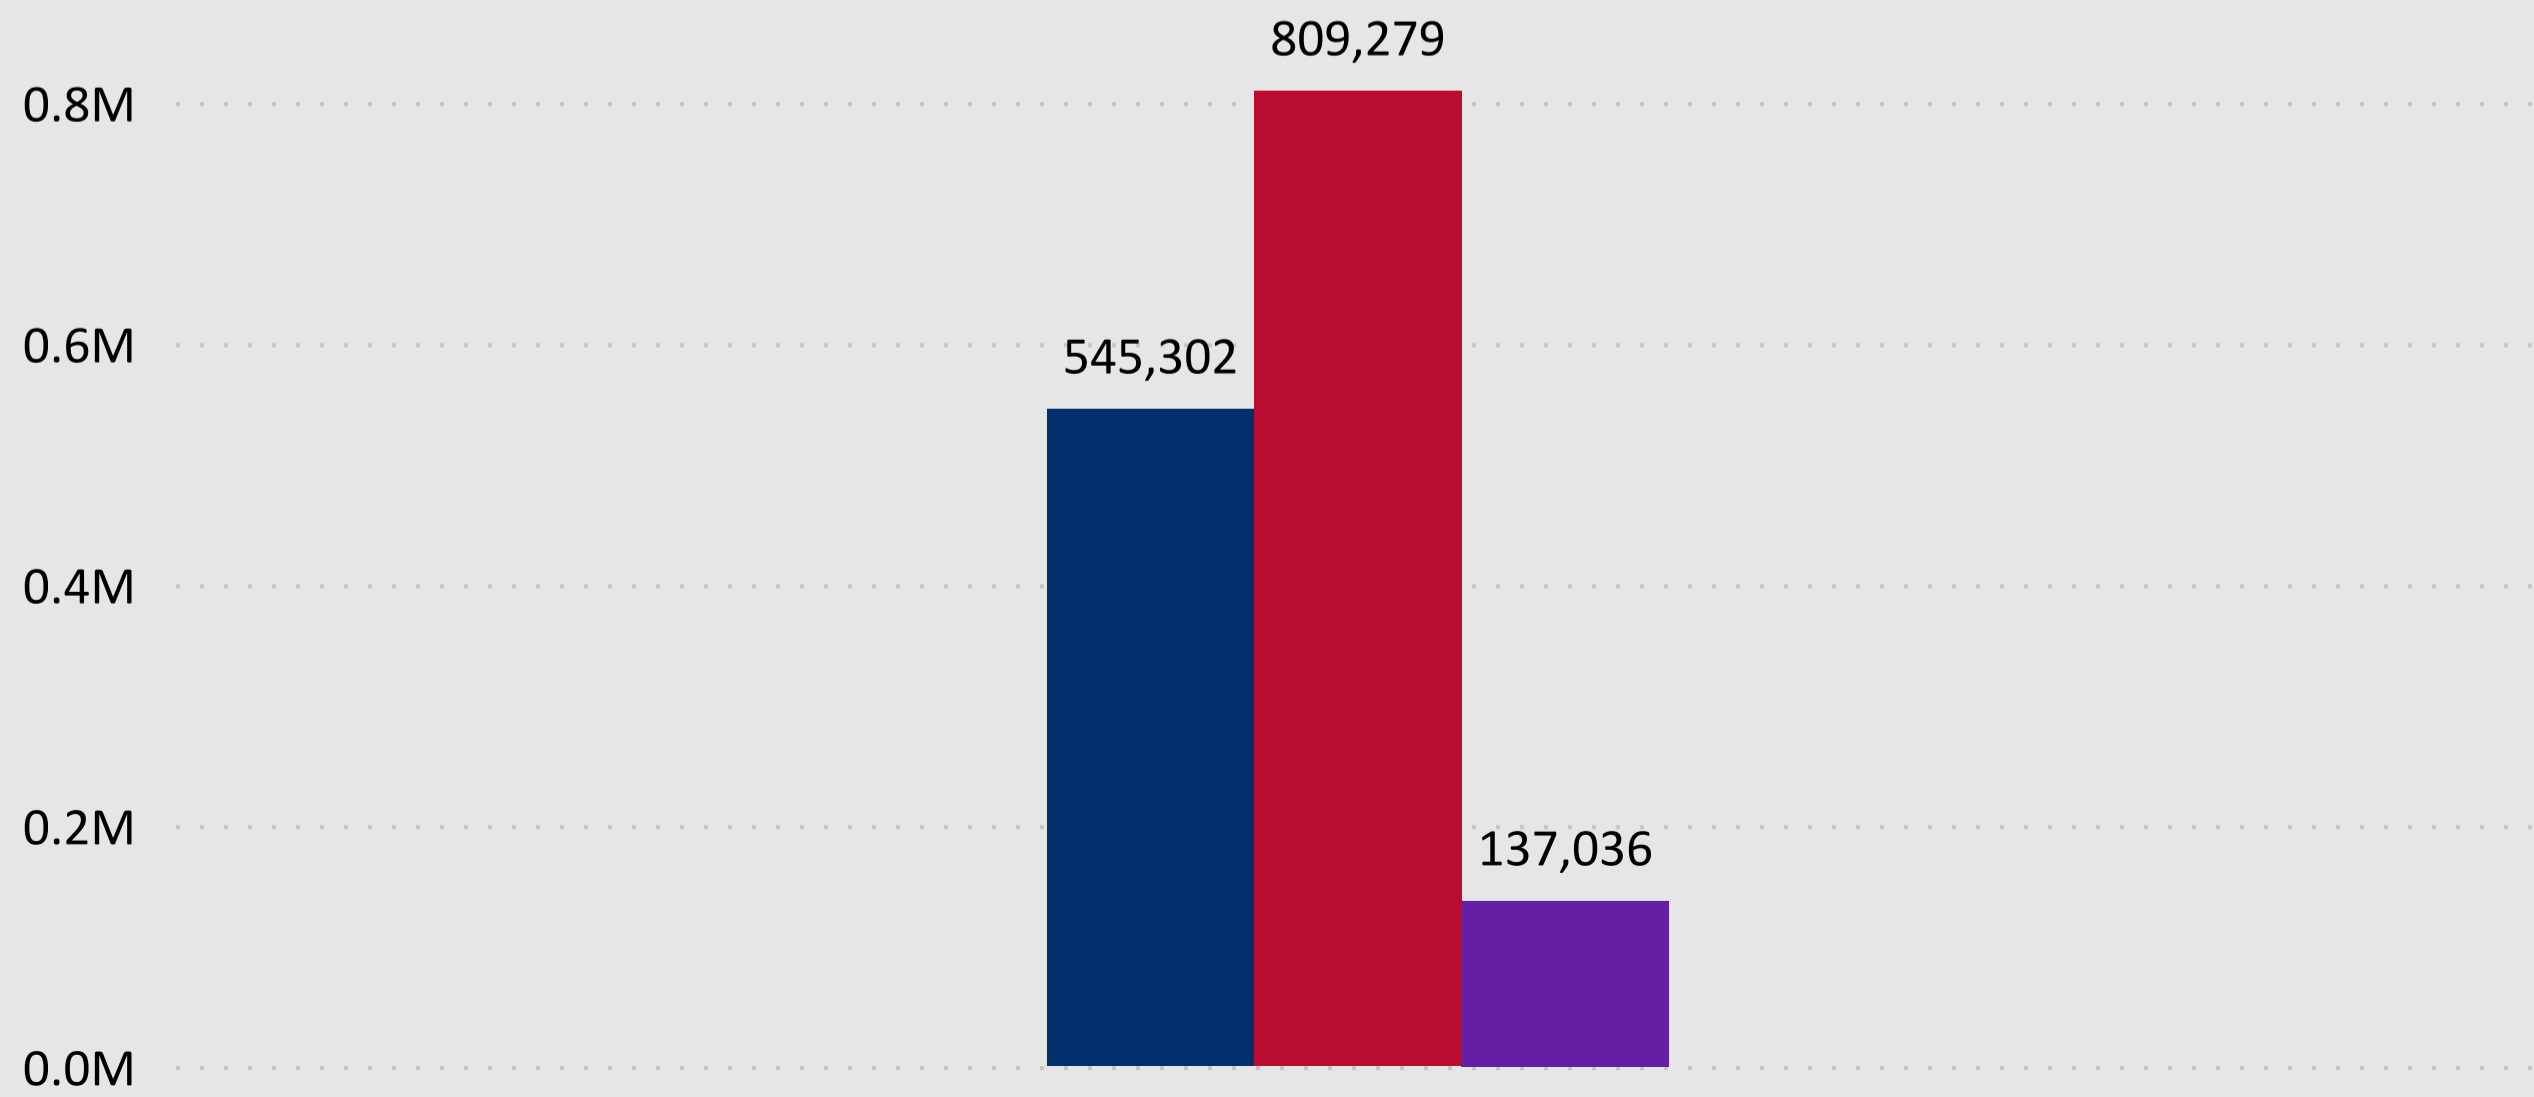

2024 Presidential Primary Ballot Return Reporting

March 7, 2024

Data as of 11:59 PM 3/6/24

1,491,617

Total Ballots Returned

Colorado Secretary of State

2024 Presidential Primary Eligible Active Voters

Ballot Type Returned

DEM REP IN PROCESS

Trend Line of Ballots Returned by Day

DEM REP IN PROCESS

2024 Presidential Primary

Ballot Return Reporting

March 7, 2024

Data as of 11:59 PM 3/6/24

Colorado Secretary of State

1,491,617

Total Ballots Returned

Ballot Type Returned by Unaffiliated Voters

2024 Presidential Primary

Ballot Return Reporting

March 7, 2024

Data as of 11:59 PM 3/6/24

1,491,617