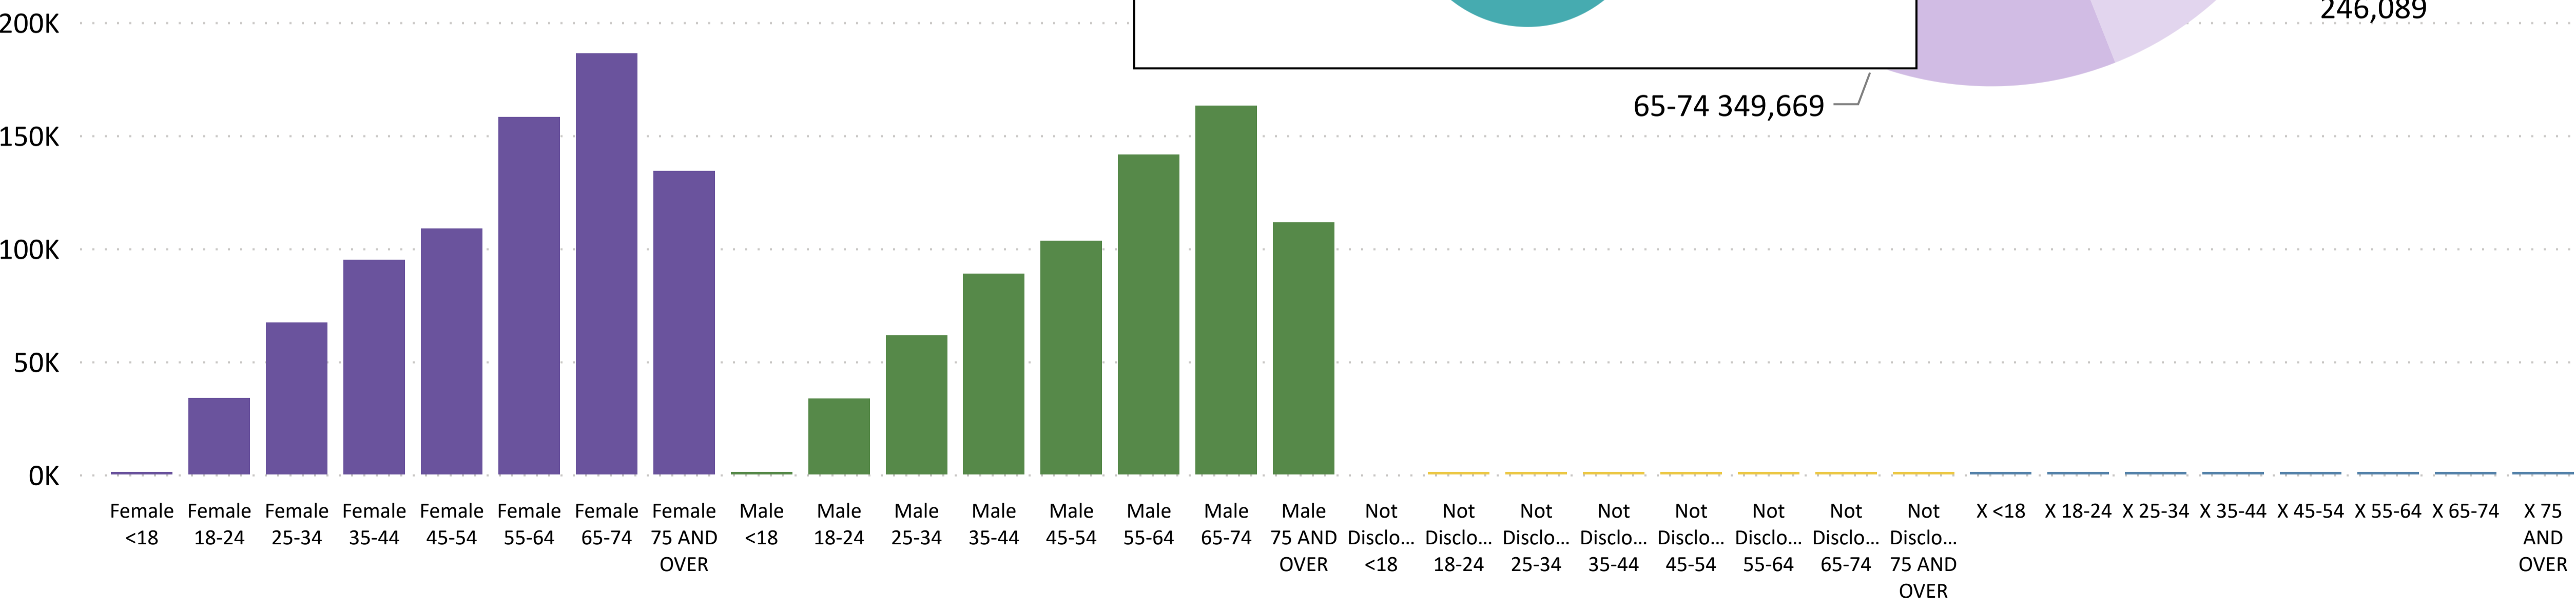

1,491,617

Total Ballots Returned

Ballot Type Returned by Unaffiliated Voters

2024 Presidential Primary

Ballot Return Reporting

March 7, 2024

Data as of 11:59 PM 3/6/24

1,491,617

Total Ballots Returned

Colorado Secretary of State

Total Ballots Returned by Age Range

AGE RANGE ● 75 AND OVER ● 65-74 ● 55-64 ● 45-54 ● 35-44 ● 25-34 ● 18-24 ● <18

Total Ballots Returned by Gender/Age Range