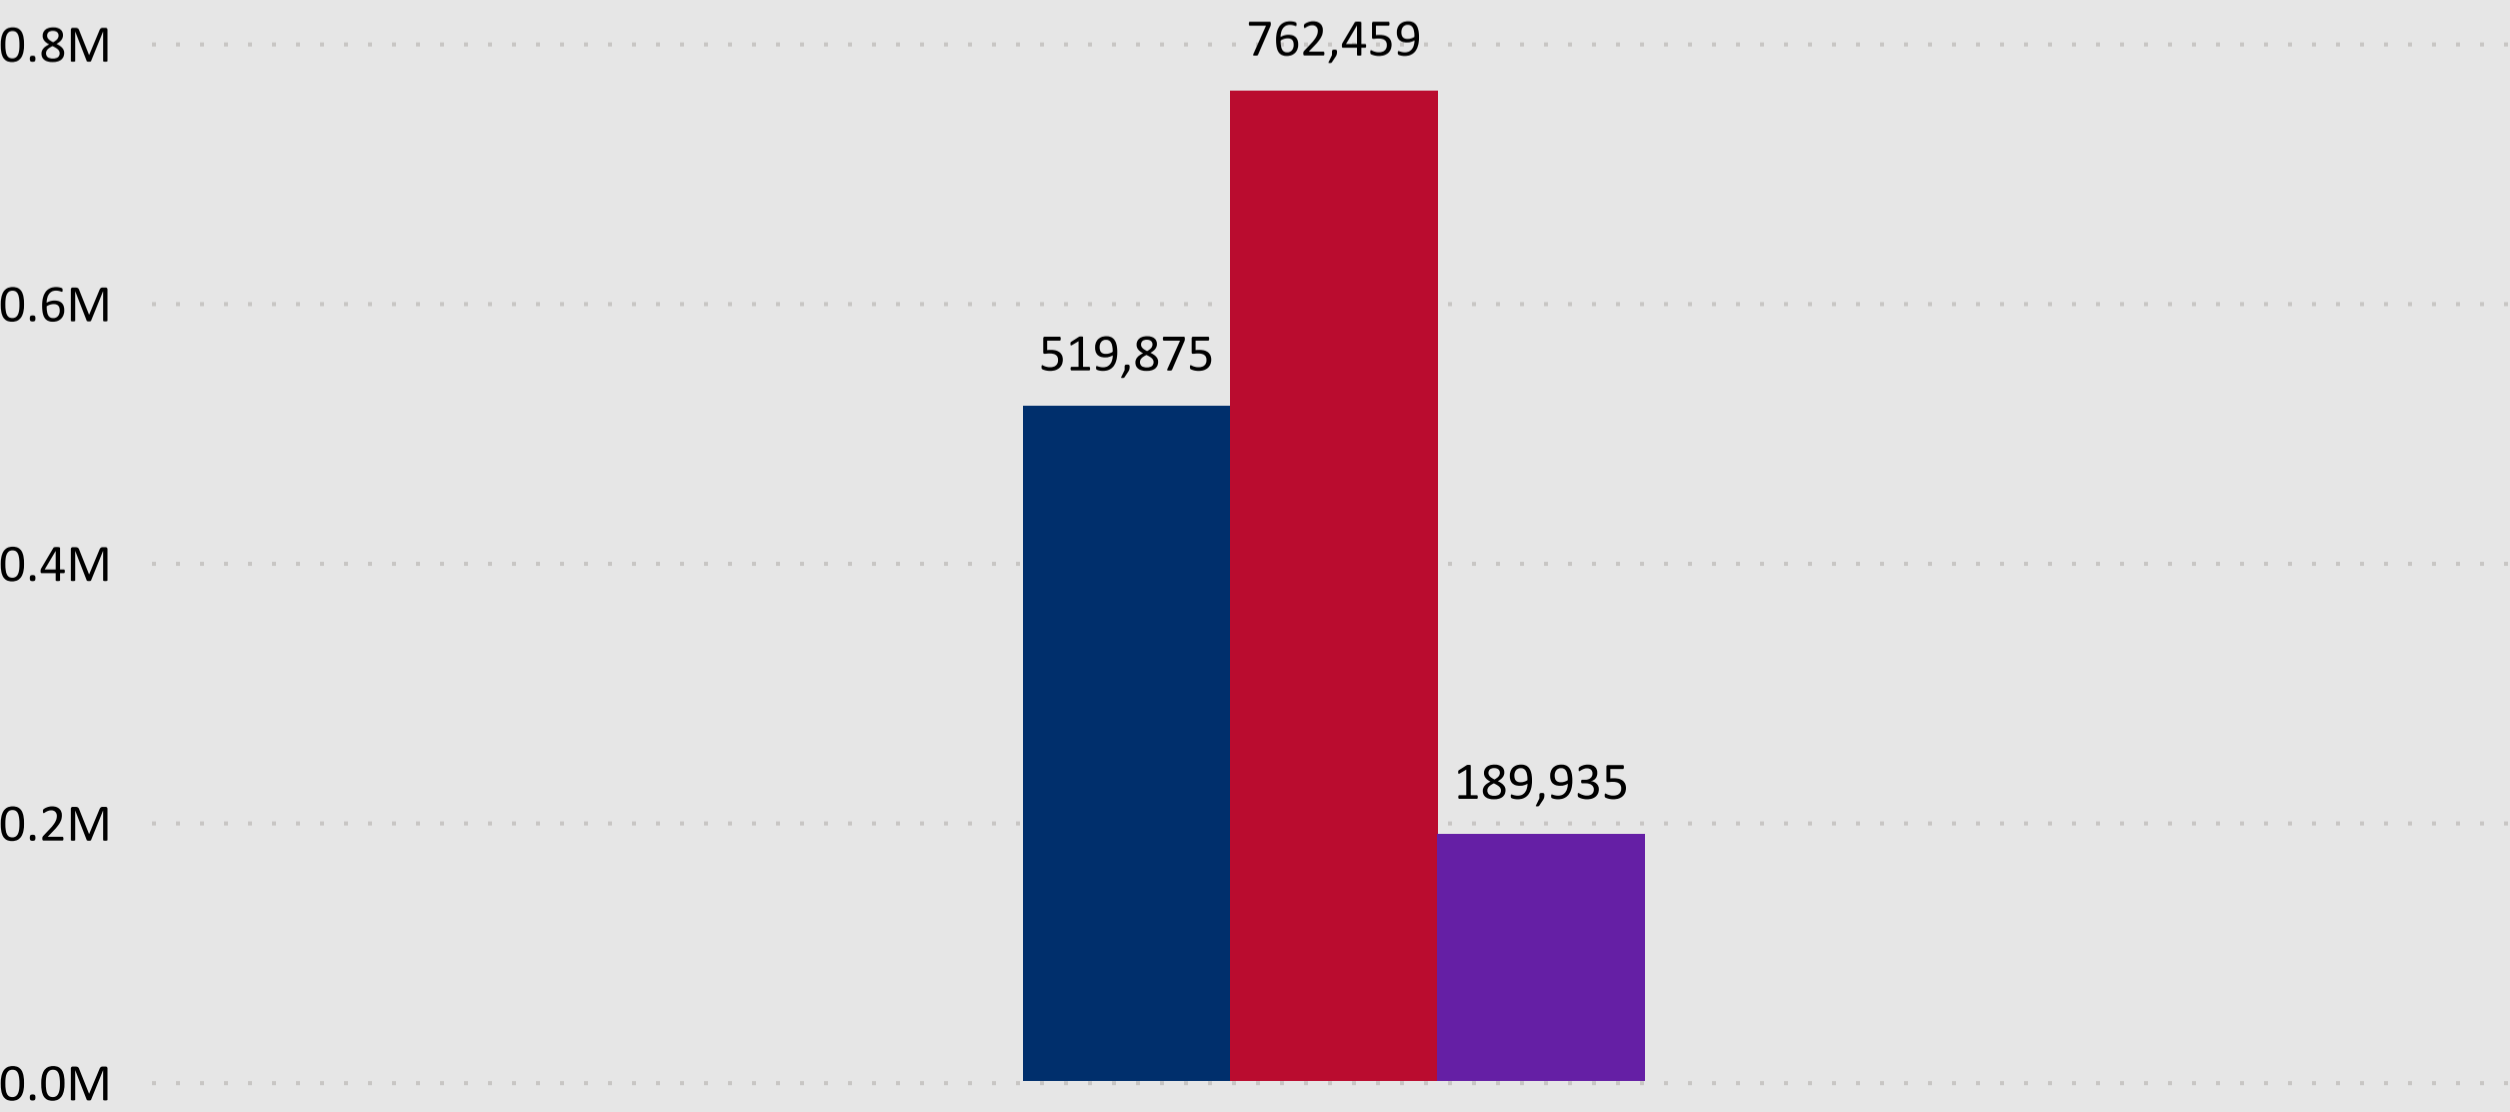

Ballot Type Returned

DEM REP IN PROCESS