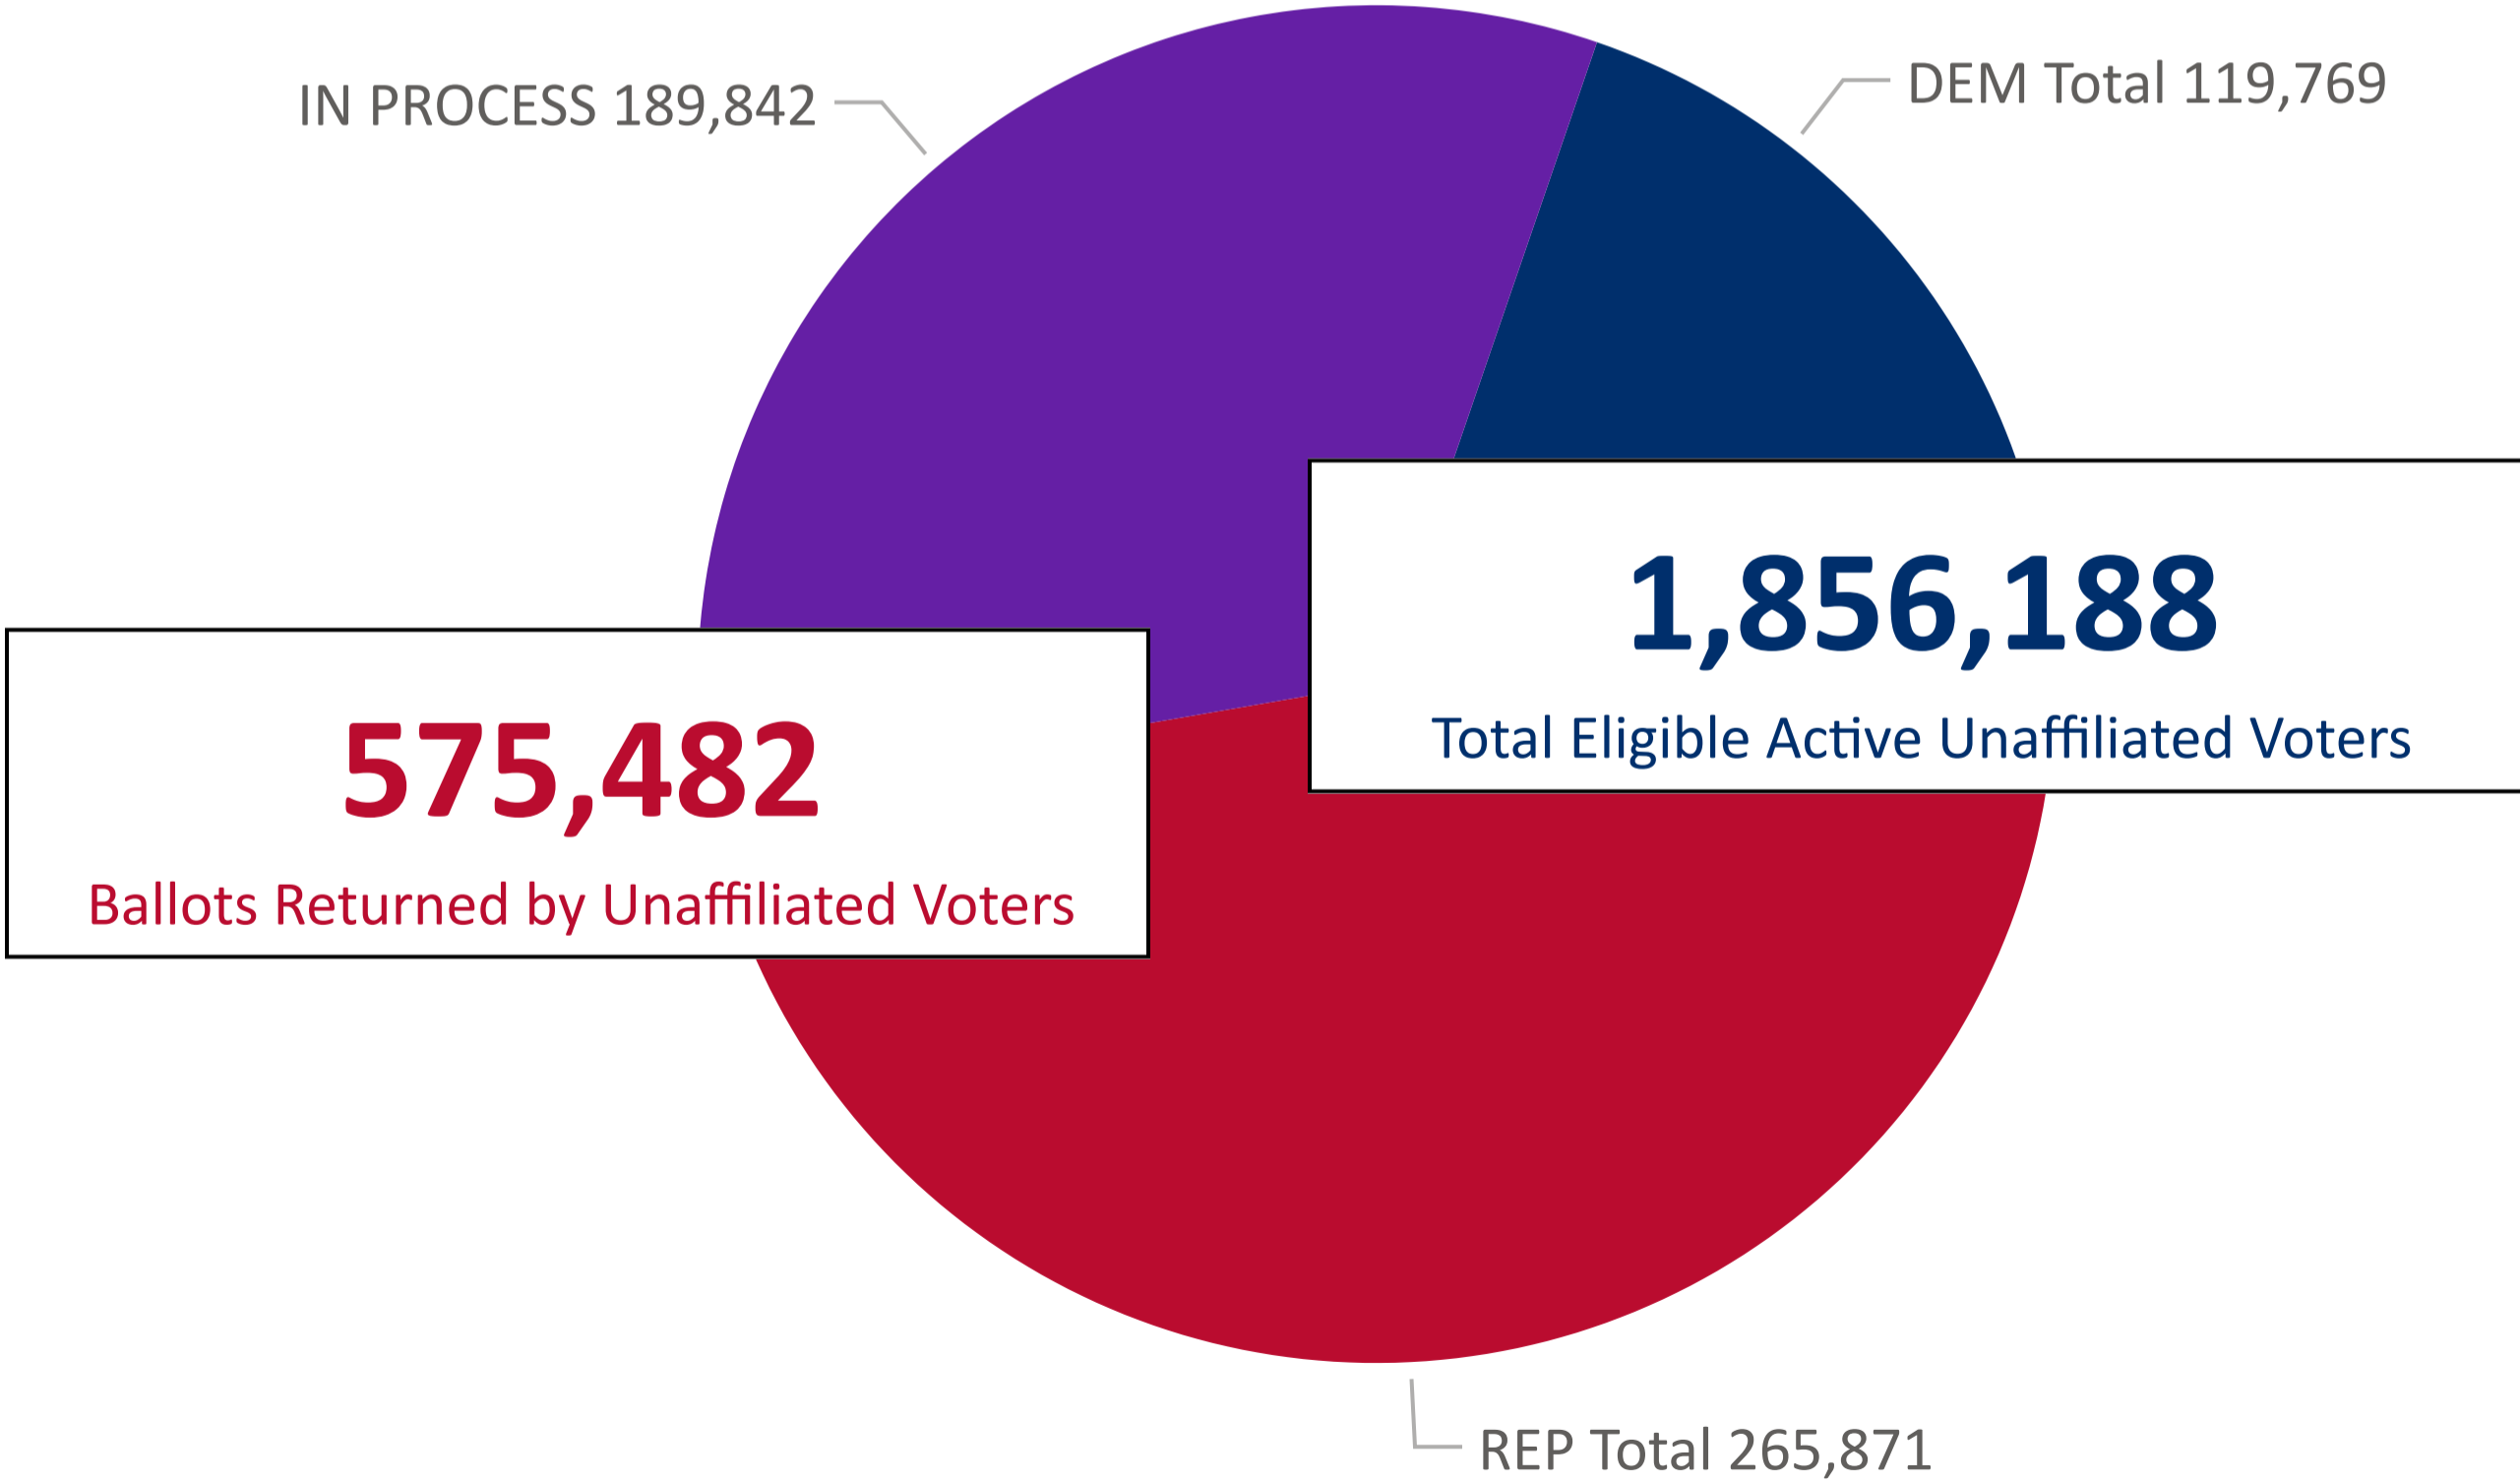

2024 Presidential Primary

Ballot Return Reporting

March 6, 2024

Data as of 11:59 PM 3/5/24

Colorado Secretary of State

1,472,269

Total Ballots Returned

Ballot Type Returned by Unaffiliated Voters