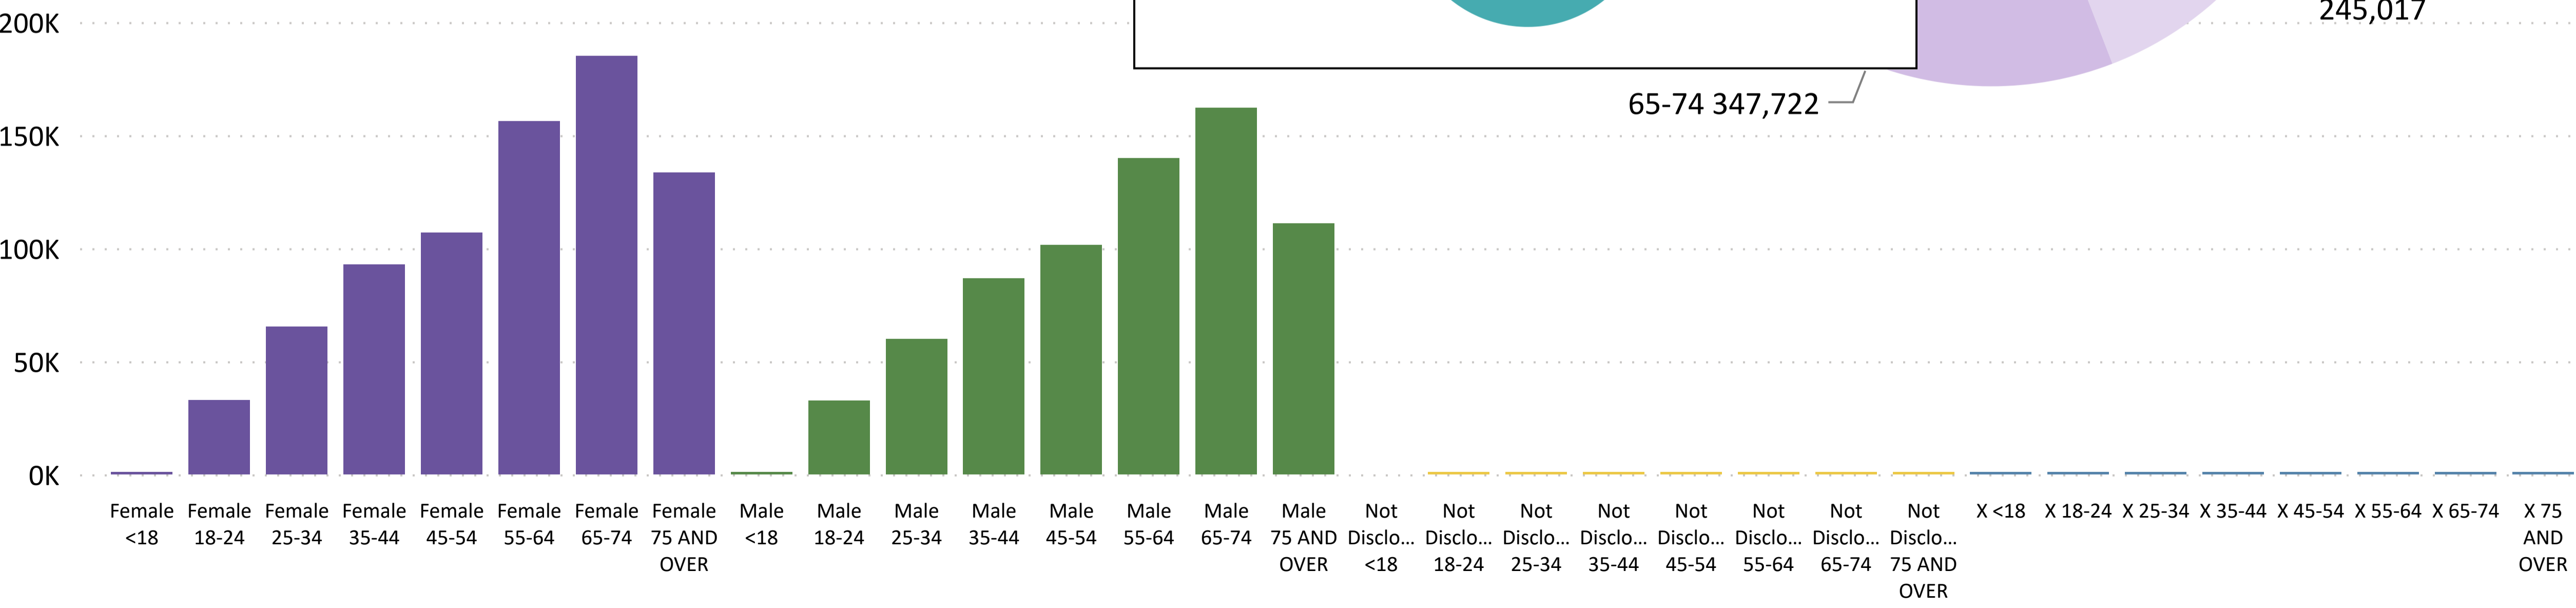

## 1,472,269

Total Ballots Returned

# Colorado Secretary of State

Total Ballots Returned by Age Range

AGE RANGE ● 75 AND OVER ● 65-74 ● 55-64 ● 45-54 ● 35-44 ● 25-34 ● 18-24 ● <18

Total Ballots Returned by Gender/Age Range