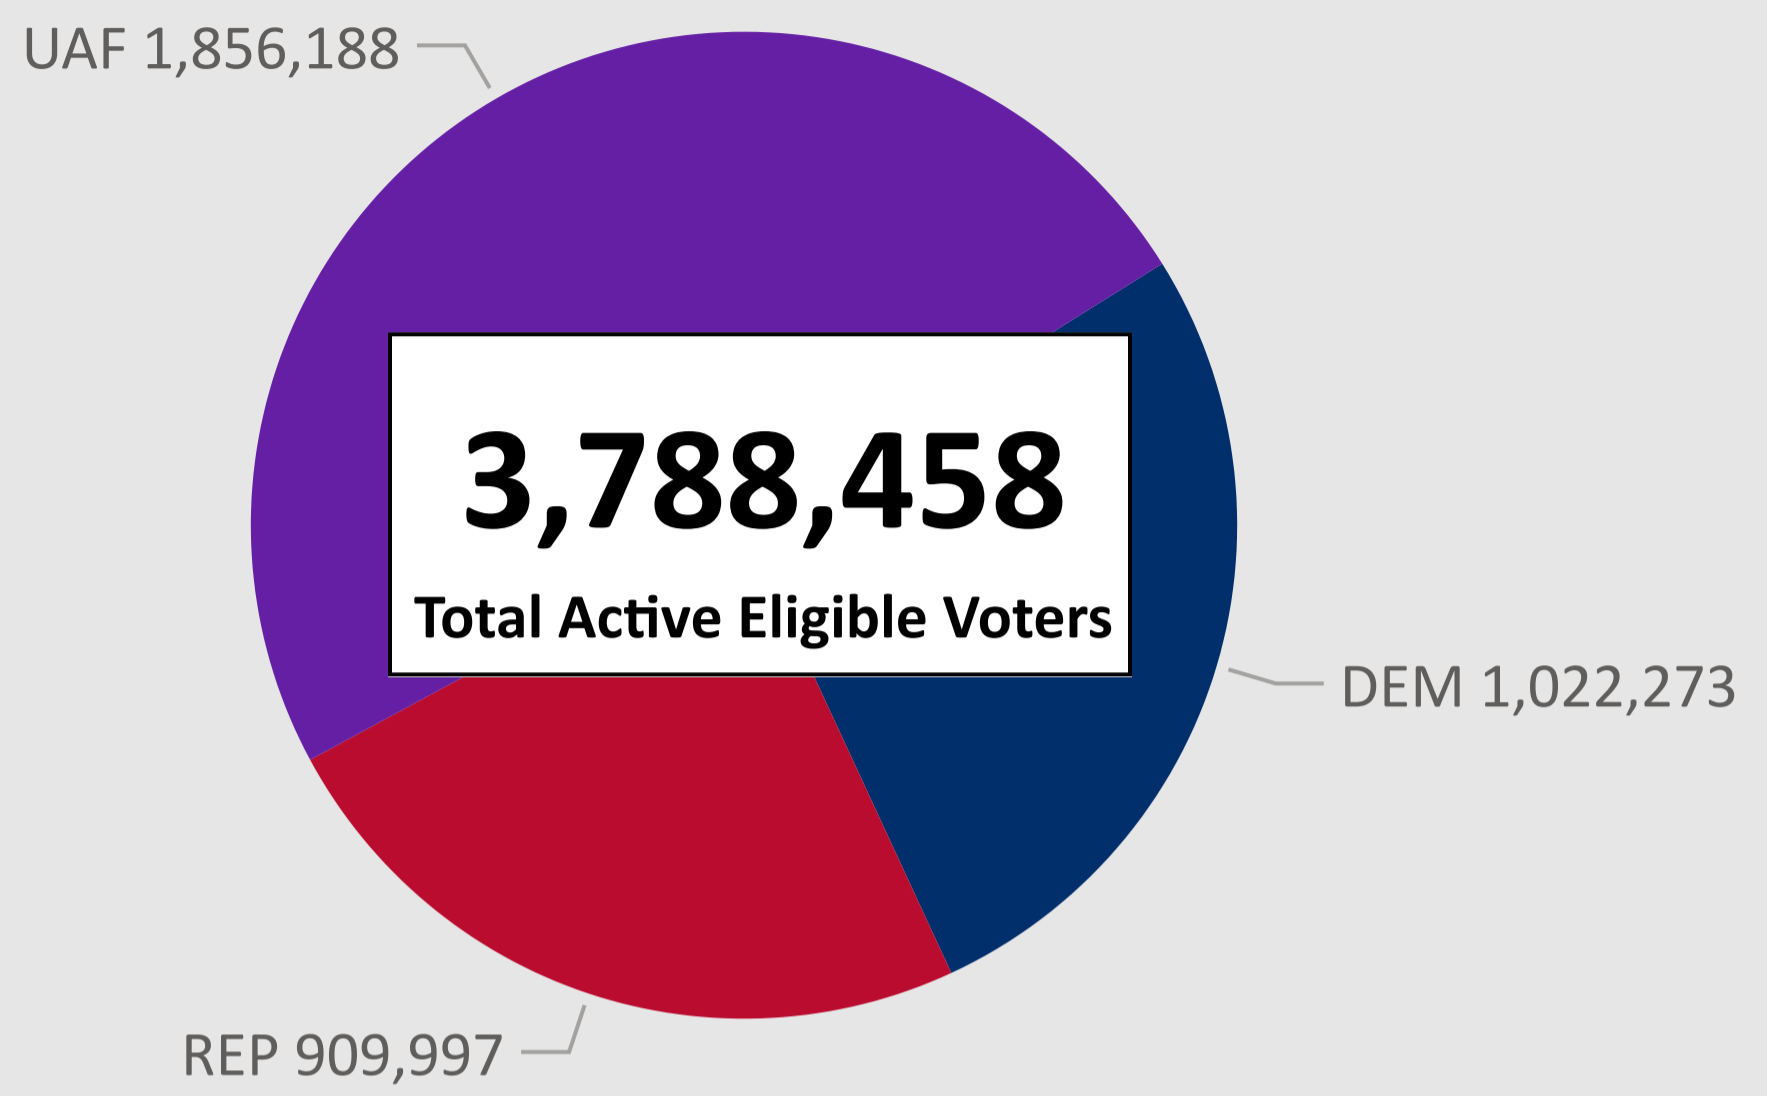

2024 Presidential Primary Eligible Active Voters