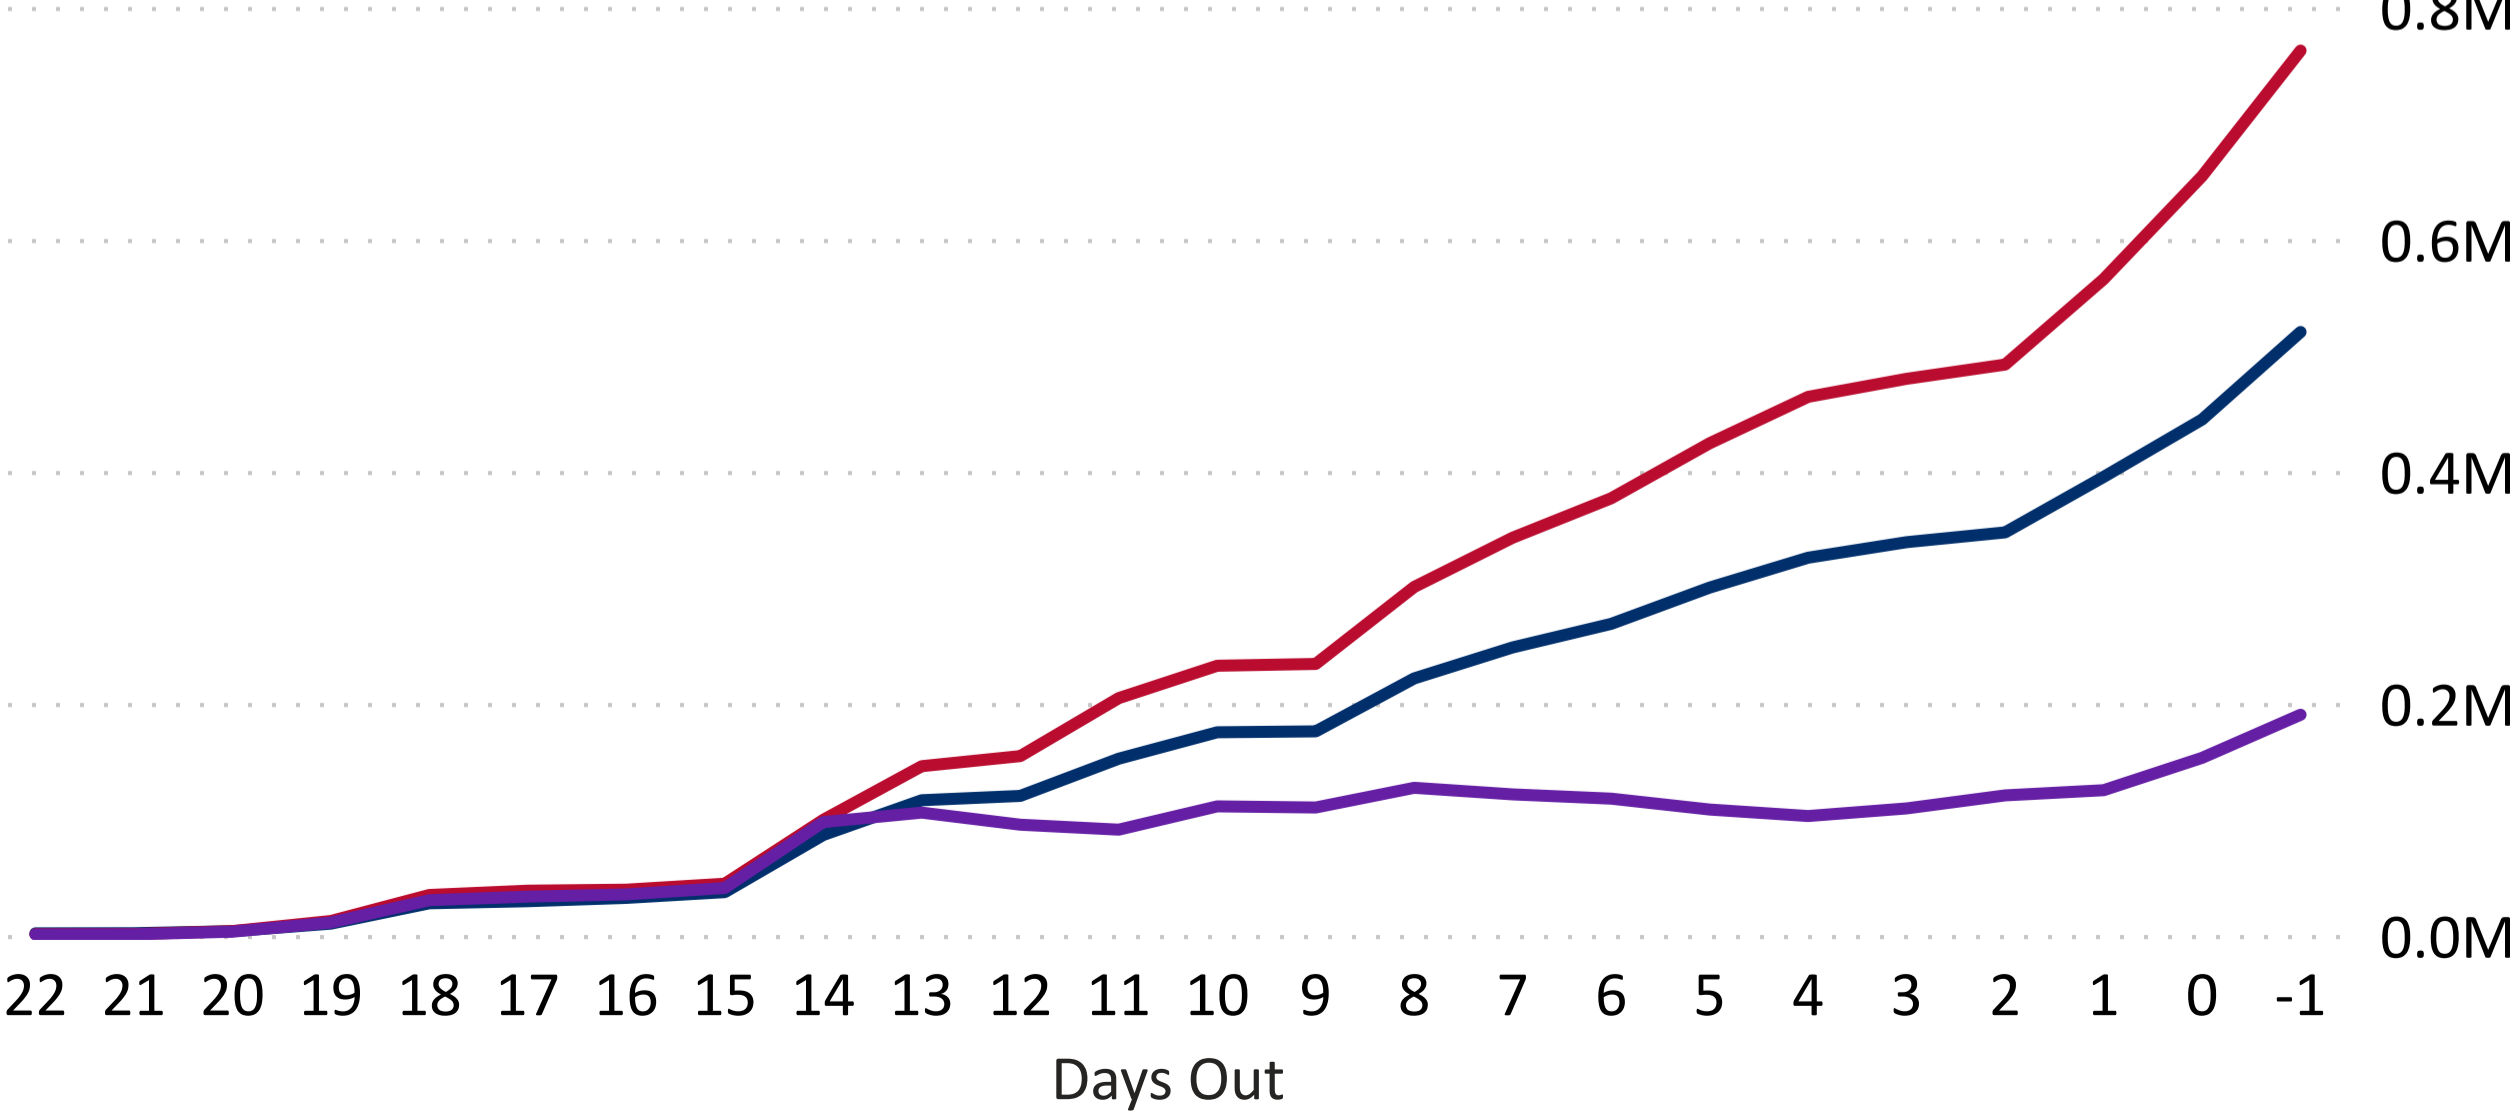

## 2024 Presidential Primary Eligible Active Voters

## Ballot Type Returned

DEM REP IN PROCESS

## Trend Line of Ballots Returned by Day

DEM REP IN PROCESS