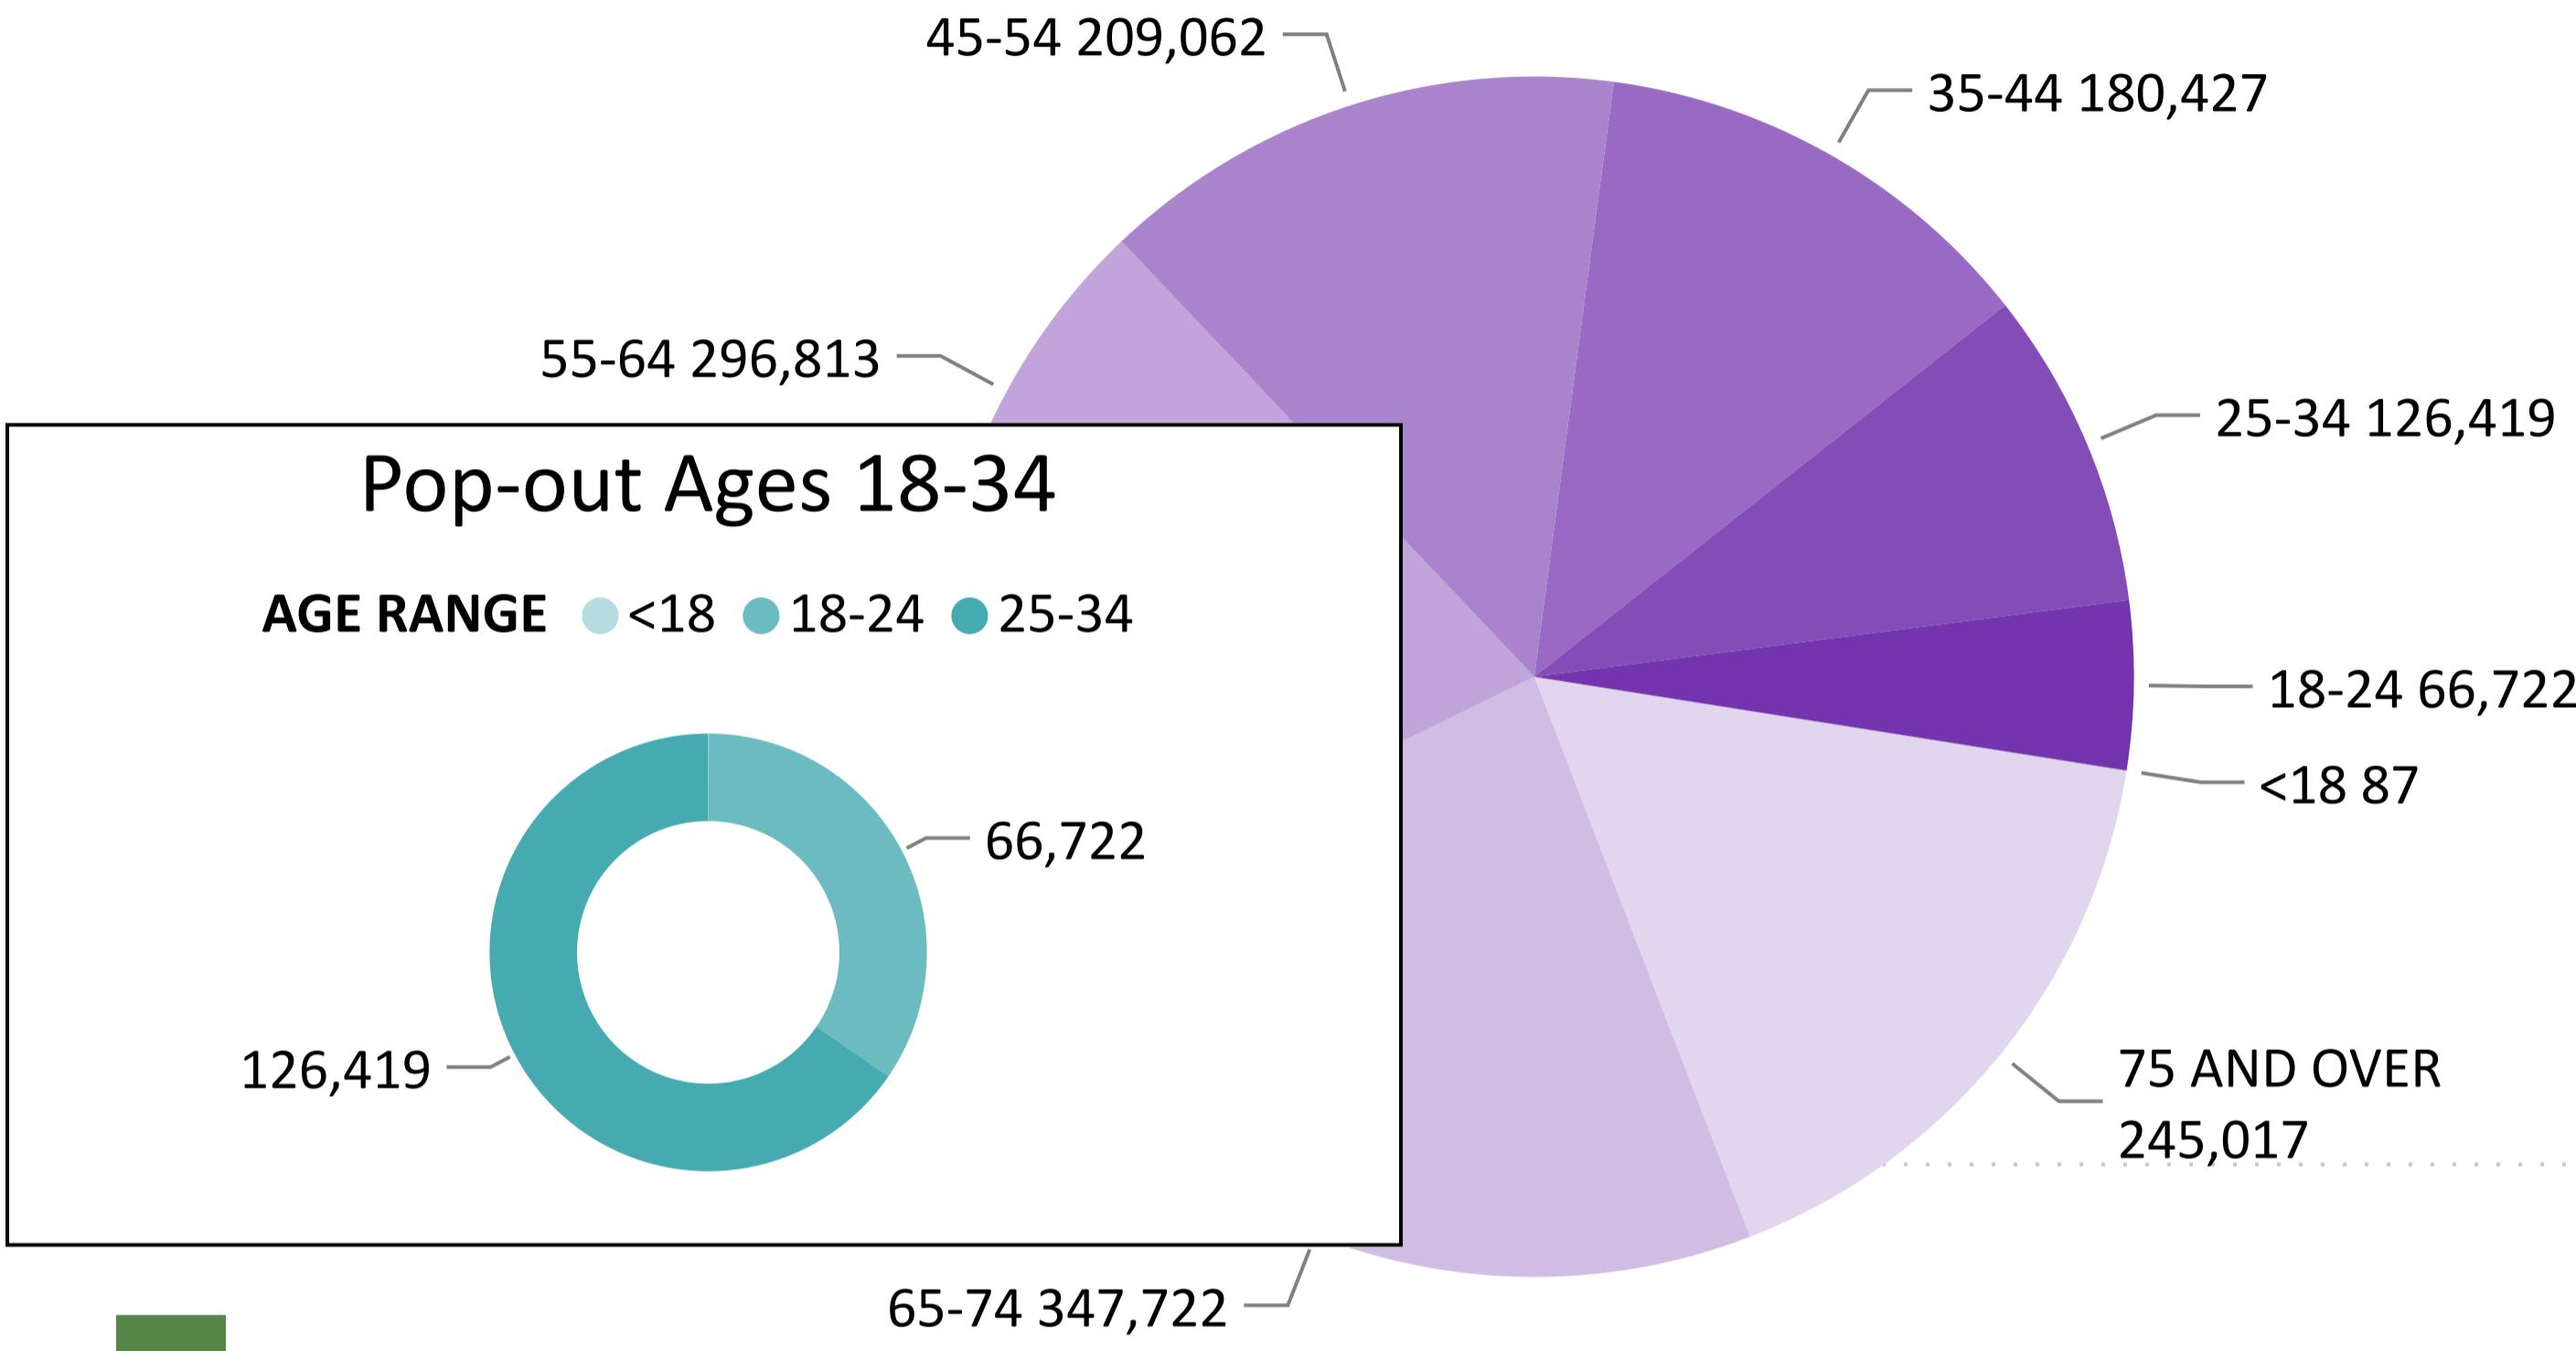

2024 Presidential Primary Ballot Return Reporting

March 6, 2024

Data as of 11:59 PM 3/5/24

1,472,269

Total Ballots Returned

Colorado Secretary of State

Total Ballots Returned by Age Range

AGE RANGE ● 75 AND OVER ● 65-74 ● 55-64 ● 45-54 ● 35-44 ● 25-34 ● 18-24 ● <18