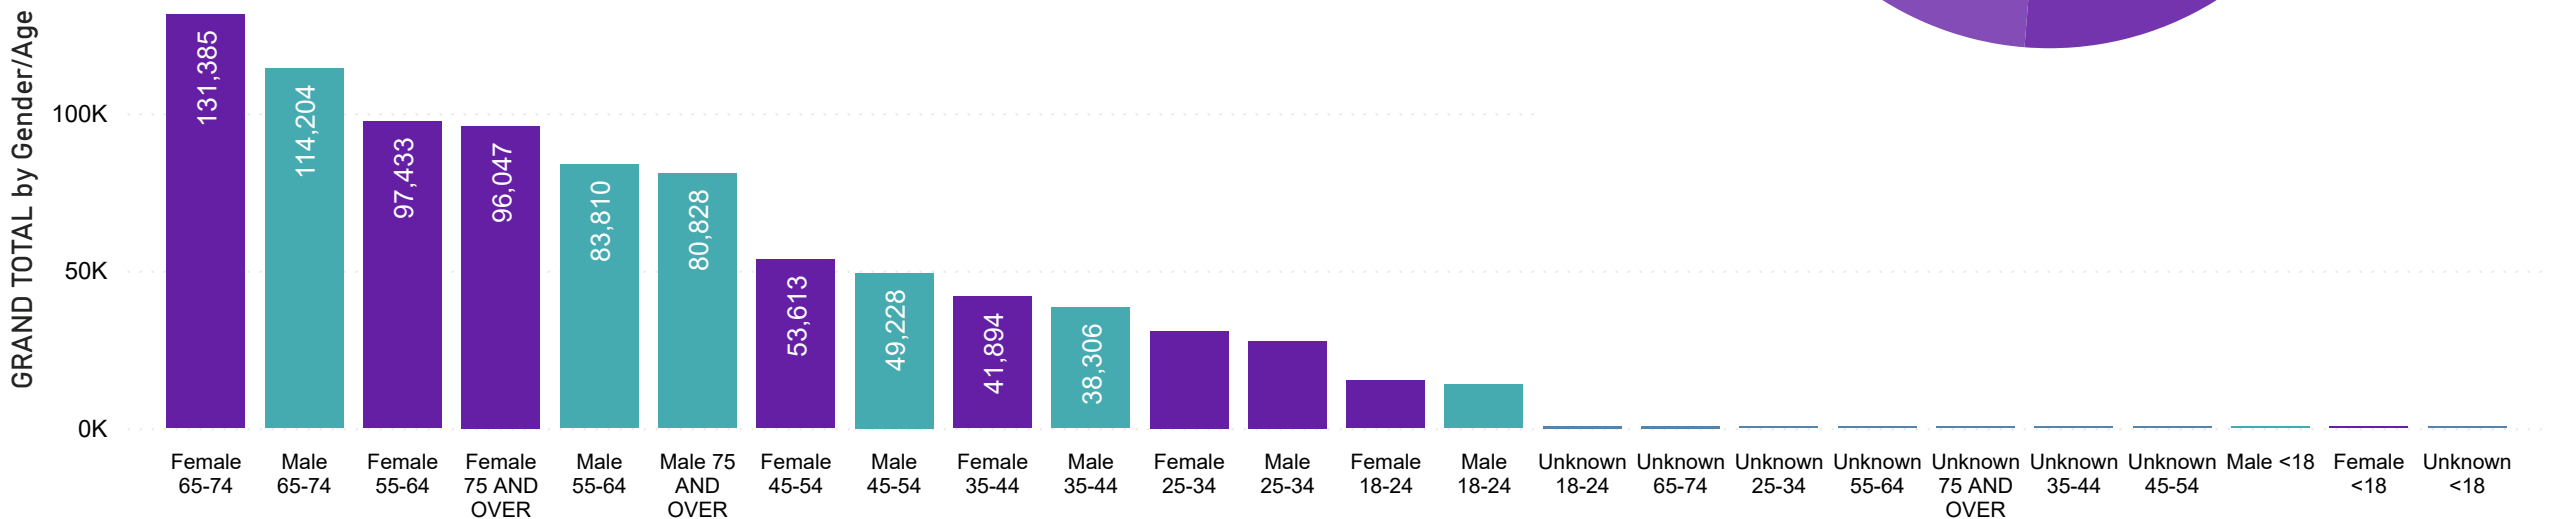

1,714,380
UAF

Unaffiliated Preferences

Ballot Type Returned by Unaffiliated

Colorado Secretary of State

Total Ballots Tabulated by Age Range

AGE RANGE ● <18 ● 18-24 ● 25-34 ● 35-44 ● 45-54 ● 75+ ● 55-64 ● 65-74

878,553

TOTAL BALLOTS RETURNED

2022 State Primary

Election Day
Ballot Return Reporting
June 28, 2022
(as of 11:45 AM, June 28, 2022)

Total Ballots Tabulated by Gender/Age Range

Colorado Secretary of State

878,553

TOTAL BALLOTS RETURNED

2022 State Primary
Election Day
Ballot Return Reporting
June 28, 2022
(as of 11:45 AM, June 28, 2022)

Ballot Type Tabulated by Age Range

● DEM Total ● REP Total ● IN PROCESS ● NON-PARTISAN Total