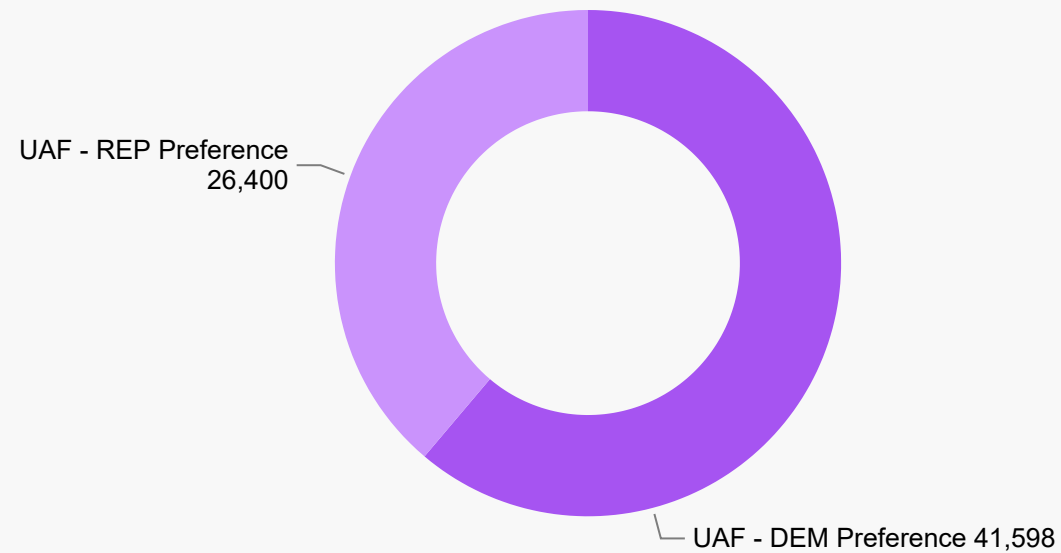

Colorado Secretary of State

878,553

TOTAL BALLOTS RETURNED

2022 State Primary
Election Day
Ballot Return Reporting
June 28, 2022
(as of 11:45 AM, June 28, 2022)

871,674
MAIL BALLOTS TOTAL
6,879
IN PERSON TOTAL

Ballots Returned

2022 State Primary Eligible Active Voters

State Primary Comparison Trend Line 2022, 2020 & 2018

Legend: 2022 DEM (solid blue), 2022 REP (solid red), 2022 IN PROCESS (solid purple), 2022 NON-PARTISAN (solid yellow), 2020 DEM (dashed blue), 2020 REP (dashed red), 2020 IN PROCESS (dashed purple), 2020 LBR (dashed yellow), 2018 DEM (dotted blue), 2018 REP (dotted red), 2018 IN PROCESS (dotted purple)

298,091

UNAFFILIATED BALLOTS RETURNED

2022 State Primary

Election Day

Ballot Return Reporting

June 28, 2022

(as of 11:45 AM, June 28, 2022)

Unaffiliated Voters

1,714,380
UAF

Unaffiliated Preferences

Ballot Type Returned by Unaffiliated

Colorado Secretary of State

Total Ballots Tabulated by Age Range

AGE RANGE ● <18 ● 18-24 ● 25-34 ● 35-44 ● 45-54 ● 75+ ● 55-64 ● 65-74