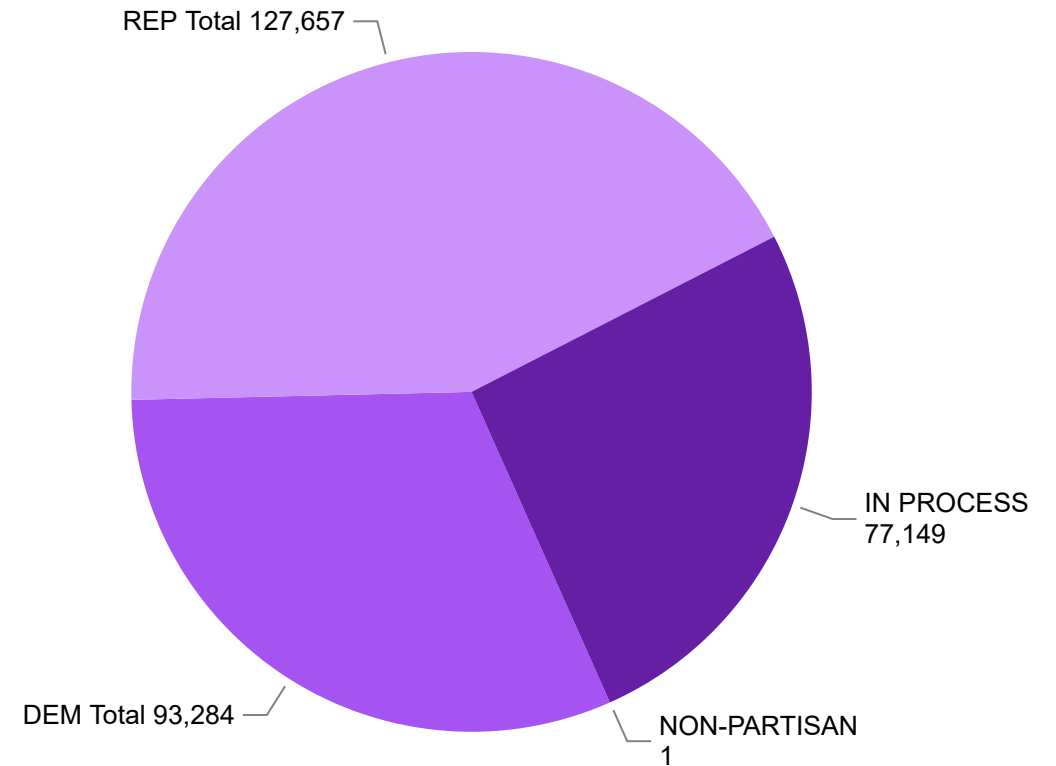

Colorado Secretary of State

878,553

TOTAL BALLOTS RETURNED

2022 State Primary
Election Day
Ballot Return Reporting
June 28, 2022
(as of 11:45 AM, June 28, 2022)

871,674
MAIL BALLOTS TOTAL
6,879
IN PERSON TOTAL

Ballots Returned

2022 State Primary Eligible Active Voters

State Primary Comparison Trend Line 2022, 2020 & 2018

Legend: 2022 DEM (solid blue), 2022 REP (solid red), 2022 IN PROCESS (solid purple), 2022 NON-PARTISAN (solid yellow), 2020 DEM (dashed blue), 2020 REP (dashed red), 2020 IN PROCESS (dashed purple), 2020 LBR (dashed yellow), 2018 DEM (dotted blue), 2018 REP (dotted red), 2018 IN PROCESS (dotted purple)

298,091

UNAFFILIATED BALLOTS RETURNED

2022 State Primary

Election Day

Ballot Return Reporting

June 28, 2022

(as of 11:45 AM, June 28, 2022)

Unaffiliated Voters

1,714,380
UAF

Unaffiliated Preferences

Ballot Type Returned by Unaffiliated

Colorado Secretary of State

Total Ballots Tabulated by Age Range

AGE RANGE ● <18 ● 18-24 ● 25-34 ● 35-44 ● 45-54 ● 75+ ● 55-64 ● 65-74