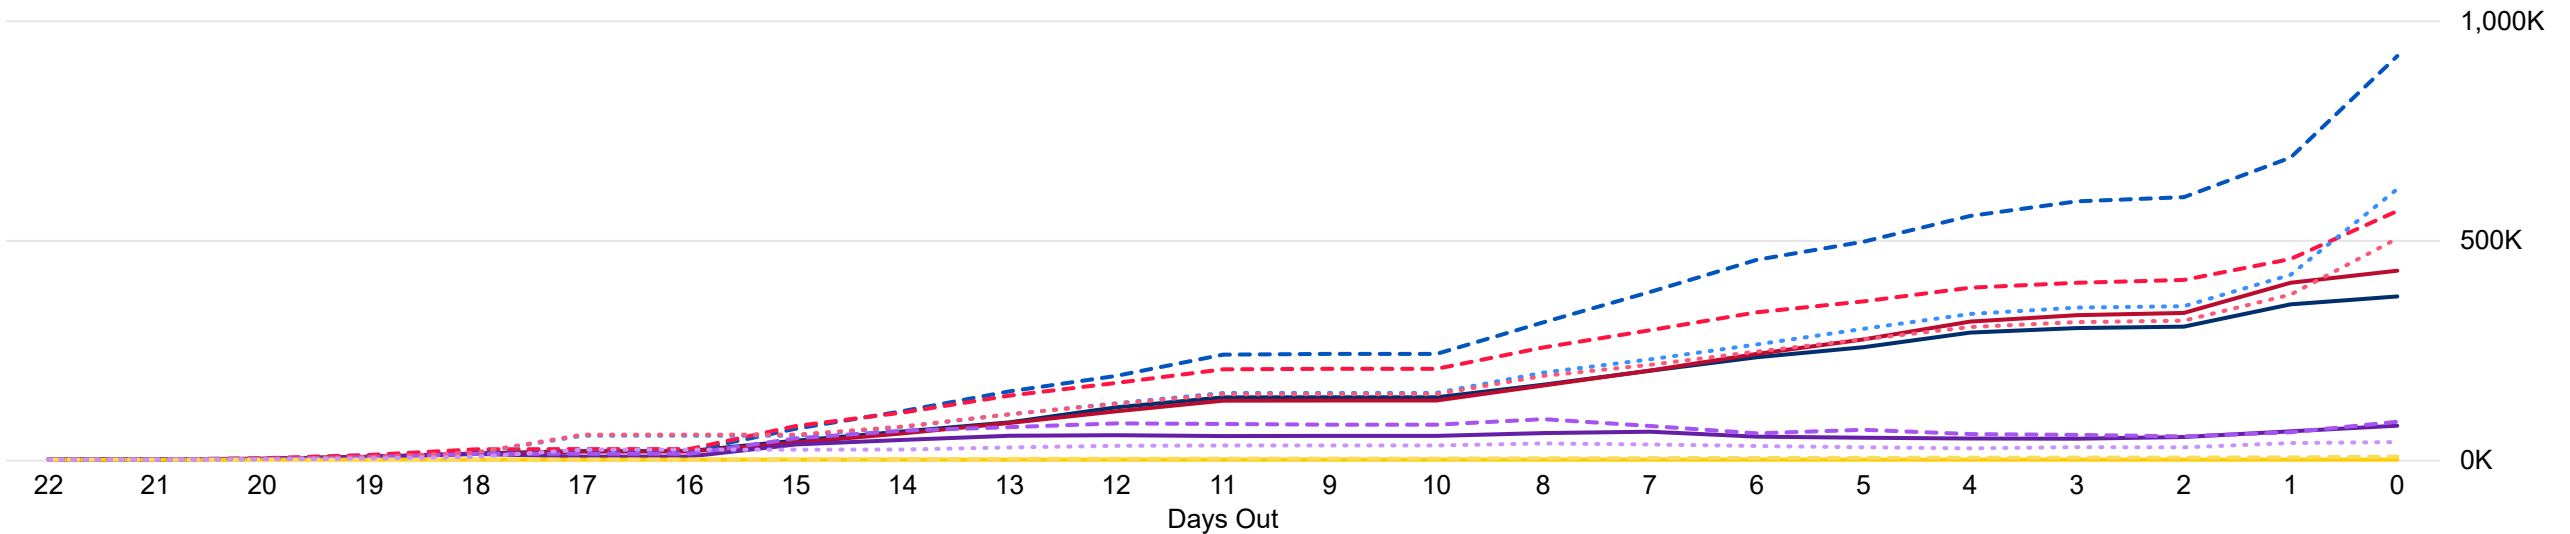

Ballots Returned

2022 State Primary Eligible Active Voters

State Primary Comparison Trend Line 2022, 2020 & 2018

Legend: 2022 DEM (solid blue), 2022 REP (solid red), 2022 IN PROCESS (solid purple), 2022 NON-PARTISAN (solid yellow), 2020 DEM (dashed blue), 2020 REP (dashed red), 2020 IN PROCESS (dashed purple), 2020 LBR (dashed yellow), 2018 DEM (dotted blue), 2018 REP (dotted red), 2018 IN PROCESS (dotted purple)