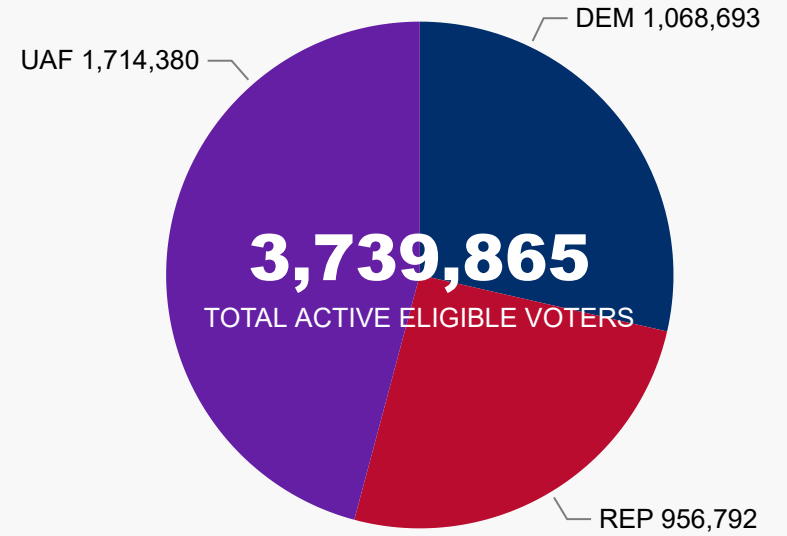

Colorado Secretary of State

878,553

TOTAL BALLOTS RETURNED

2022 State Primary
Election Day
Ballot Return Reporting
June 28, 2022
(as of 11:45 AM, June 28, 2022)

871,674
MAIL BALLOTS TOTAL
6,879
IN PERSON TOTAL

Ballots Returned

2022 State Primary Eligible Active Voters

State Primary Comparison Trend Line 2022, 2020 & 2018

Legend: 2022 DEM (solid blue), 2022 REP (solid red), 2022 IN PROCESS (solid purple), 2022 NON-PARTISAN (solid yellow), 2020 DEM (dashed blue), 2020 REP (dashed red), 2020 IN PROCESS (dashed purple), 2020 LBR (dashed yellow), 2018 DEM (dotted blue), 2018 REP (dotted red), 2018 IN PROCESS (dotted purple)

298,091

UNAFFILIATED BALLOTS RETURNED

2022 State Primary

Election Day

Ballot Return Reporting

June 28, 2022

(as of 11:45 AM, June 28, 2022)

Unaffiliated Voters