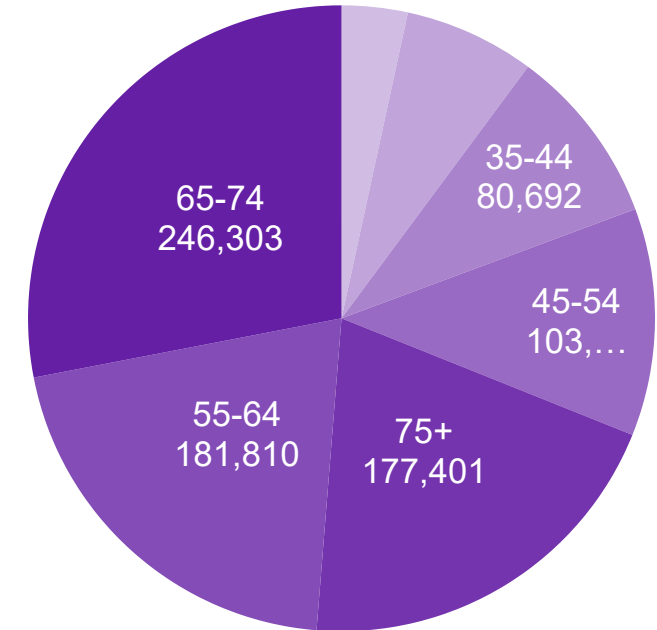

298,091

UNAFFILIATED BALLOTS RETURNED

2022 State Primary

Election Day

Ballot Return Reporting

June 28, 2022

(as of 11:45 AM, June 28, 2022)

Unaffiliated Voters

1,714,380
UAF

Unaffiliated Preferences

Ballot Type Returned by Unaffiliated

Colorado Secretary of State

Total Ballots Tabulated by Age Range

AGE RANGE ● <18 ● 18-24 ● 25-34 ● 35-44 ● 45-54 ● 75+ ● 55-64 ● 65-74

878,553

TOTAL BALLOTS RETURNED

2022 State Primary

Election Day
Ballot Return Reporting
June 28, 2022
(as of 11:45 AM, June 28, 2022)

Total Ballots Tabulated by Gender/Age Range

Colorado Secretary of State

878,553