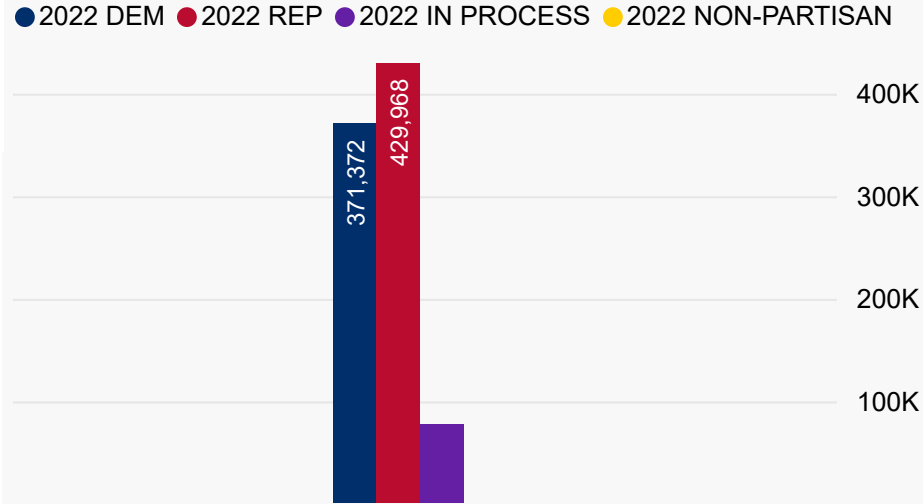

Colorado Secretary of State

878,553

TOTAL BALLOTS RETURNED

2022 State Primary
Election Day
Ballot Return Reporting
June 28, 2022
(as of 11:45 AM, June 28, 2022)

871,674
MAIL BALLOTS TOTAL
6,879
IN PERSON TOTAL

Ballots Returned

2022 State Primary Eligible Active Voters

State Primary Comparison Trend Line 2022, 2020 & 2018

Legend: 2022 DEM (solid blue), 2022 REP (solid red), 2022 IN PROCESS (solid purple), 2022 NON-PARTISAN (solid yellow), 2020 DEM (dashed blue), 2020 REP (dashed red), 2020 IN PROCESS (dashed purple), 2020 LBR (dashed yellow), 2018 DEM (dotted blue), 2018 REP (dotted red), 2018 IN PROCESS (dotted purple)