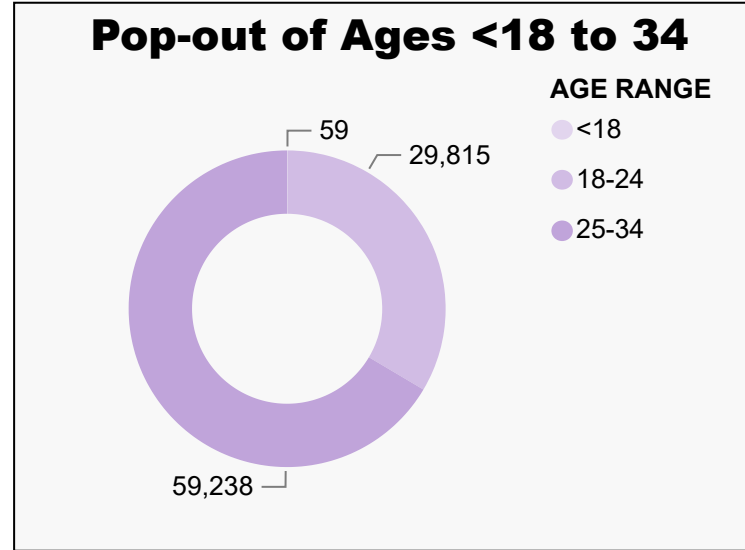

298,091

UNAFFILIATED BALLOTS RETURNED

2022 State Primary

Election Day

Ballot Return Reporting

June 28, 2022

(as of 11:45 AM, June 28, 2022)

Unaffiliated Voters

1,714,380
UAF

Unaffiliated Preferences

Ballot Type Returned by Unaffiliated

Colorado Secretary of State

Total Ballots Tabulated by Age Range

AGE RANGE ● <18 ● 18-24 ● 25-34 ● 35-44 ● 45-54 ● 75+ ● 55-64 ● 65-74

878,553

TOTAL BALLOTS RETURNED

2022 State Primary

Election Day
Ballot Return Reporting
June 28, 2022
(as of 11:45 AM, June 28, 2022)

Total Ballots Tabulated by Gender/Age Range

Colorado Secretary of State

878,553