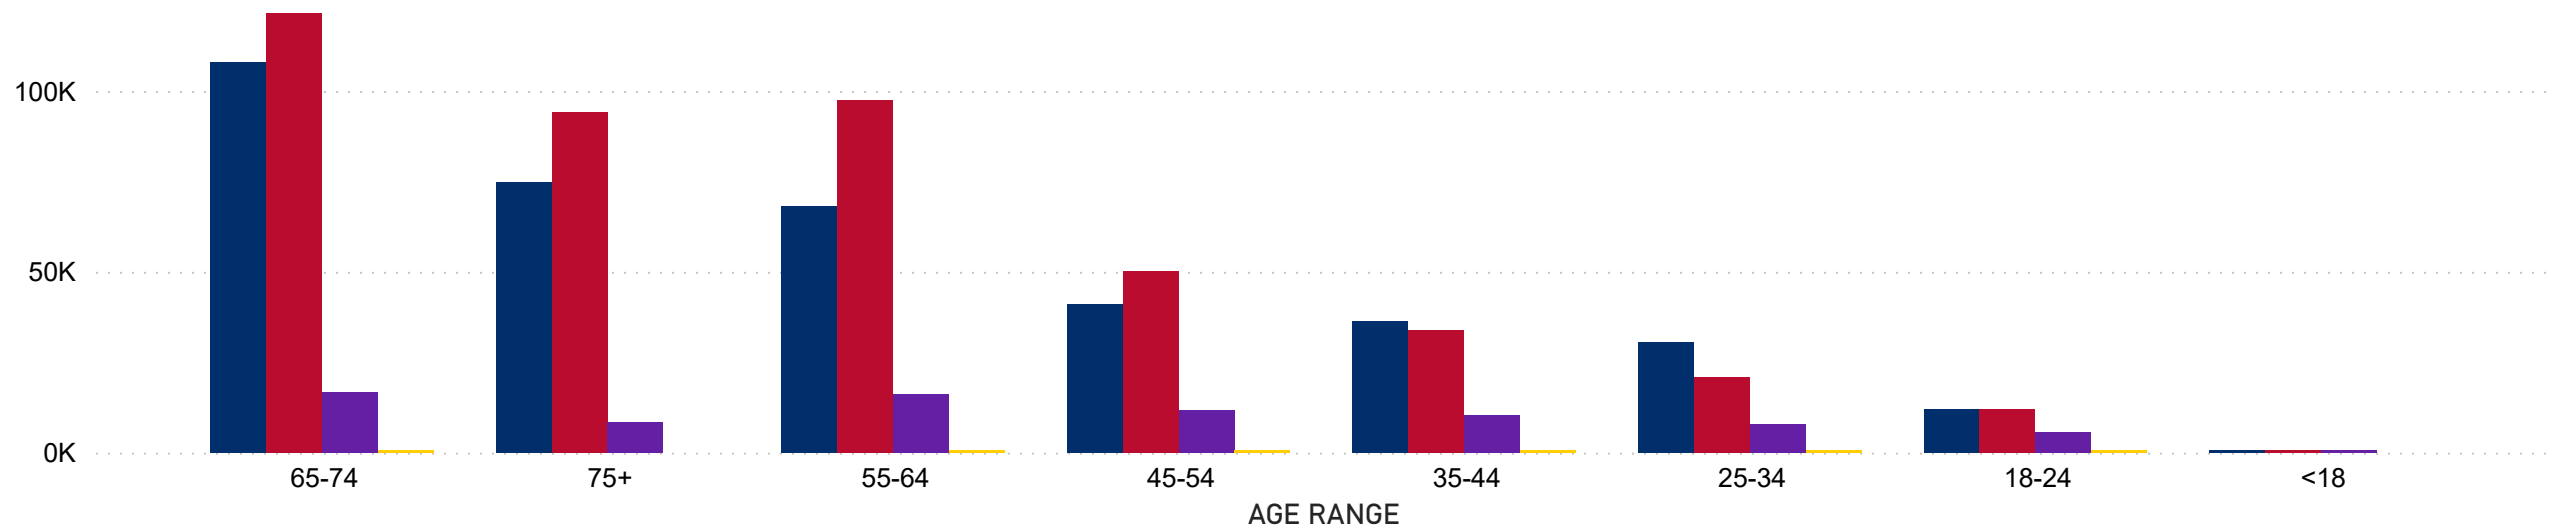

1,714,380
UAF

Unaffiliated Preferences

Ballot Type Returned by Unaffiliated

Colorado Secretary of State

Total Ballots Tabulated by Age Range

AGE RANGE ● <18 ● 18-24 ● 25-34 ● 35-44 ● 45-54 ● 75+ ● 55-64 ● 65-74

878,553

TOTAL BALLOTS RETURNED

2022 State Primary

Election Day
Ballot Return Reporting
June 28, 2022
(as of 11:45 AM, June 28, 2022)

Total Ballots Tabulated by Gender/Age Range

Colorado Secretary of State

878,553

TOTAL BALLOTS RETURNED

2022 State Primary
Election Day
Ballot Return Reporting
June 28, 2022
(as of 11:45 AM, June 28, 2022)

Ballot Type Tabulated by Age Range

● DEM Total ● REP Total ● IN PROCESS ● NON-PARTISAN Total

Total Ballots Tabulated by Gender

● DEM Total ● REP Total ● IN PROCESS ● NON-PARTISAN Total