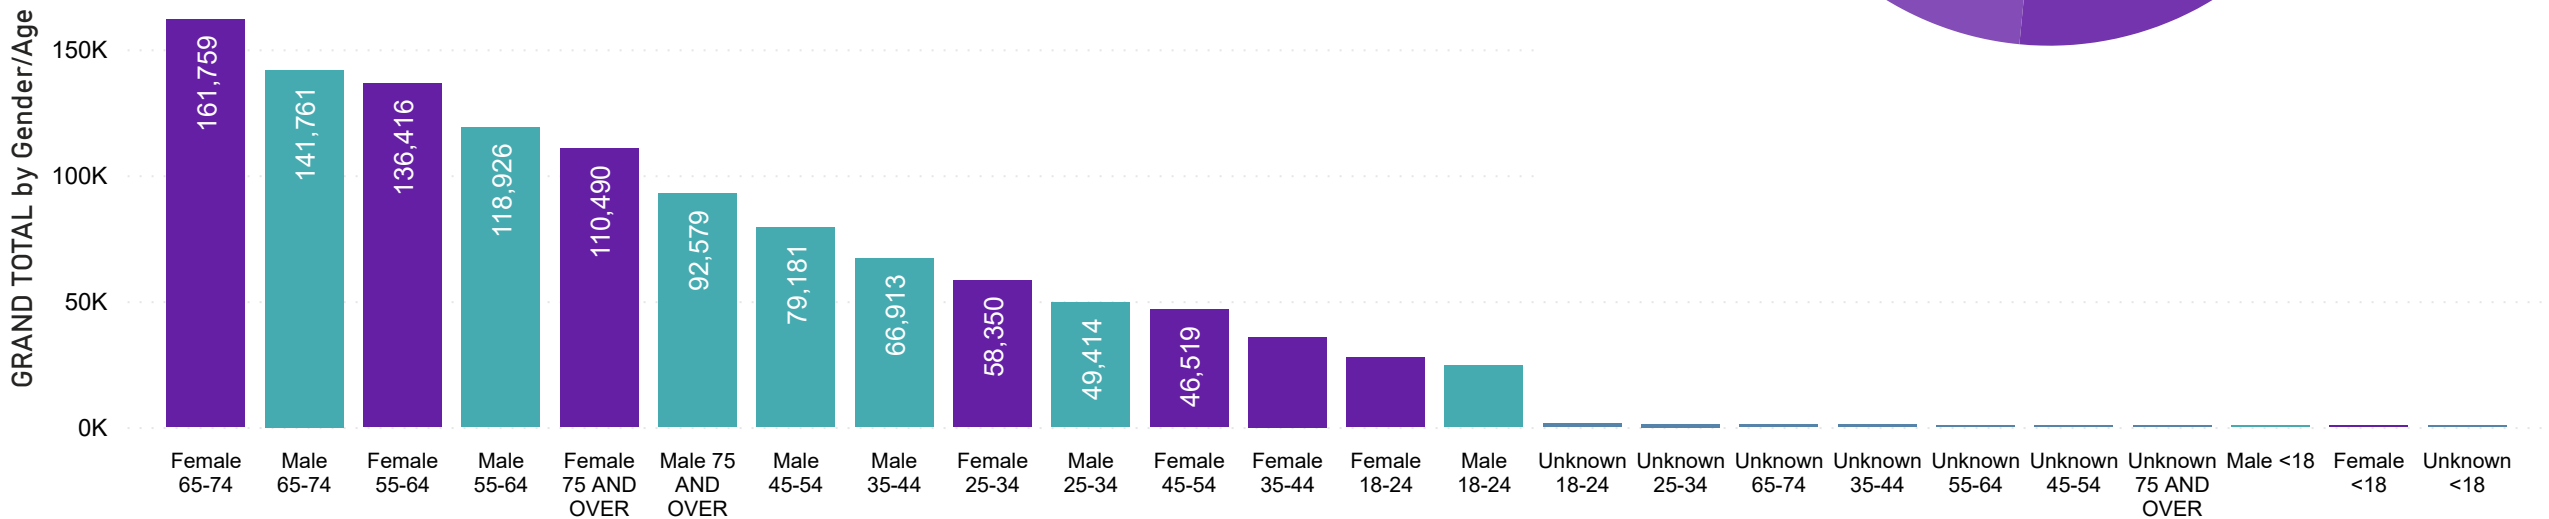

Total Ballots Tabulated by Age Range

AGE RANGE ● <18 ● 18-24 ● 35-44 ● 25-34 ● 45-54 ● 75+ ● 55-64 ● 65-74

1,235,277
TOTAL BALLOTS RETURNED

2022 State Primary
Ballot Return Reporting
July 1, 2022
(as of 8:30 AM, July 1, 2022)

Total Ballots Tabulated by Gender/Age Range

Colorado Secretary of State

1,235,277

TOTAL BALLOTS RETURNED

2022 State Primary
Ballot Return Reporting
July 1, 2022
(as of 8:30 AM, July 1, 2022)

Total Ballots Tabulated by Gender

Ballot Type Tabulated by Age Range