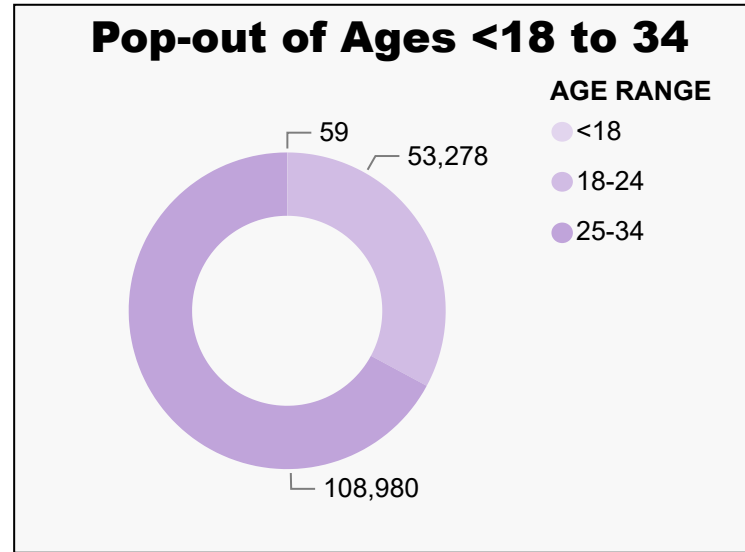

431,434

UNAFFILIATED BALLOTS RETURNED

2022 State Primary
Ballot Return Reporting
July 1, 2022
(as of 8:30 AM, July 1, 2022)

Unaffiliated Voters

1,714,852
UAF

Unaffiliated Preferences

Ballot Type Returned by Unaffiliated

Total Ballots Tabulated by Age Range

AGE RANGE ● <18 ● 18-24 ● 35-44 ● 25-34 ● 45-54 ● 75+ ● 55-64 ● 65-74

1,235,277
TOTAL BALLOTS RETURNED

2022 State Primary
Ballot Return Reporting
July 1, 2022
(as of 8:30 AM, July 1, 2022)

Total Ballots Tabulated by Gender/Age Range

Colorado Secretary of State

1,235,277

TOTAL BALLOTS RETURNED

2022 State Primary
Ballot Return Reporting
July 1, 2022
(as of 8:30 AM, July 1, 2022)

Total Ballots Tabulated by Gender

Ballot Type Tabulated by Age Range