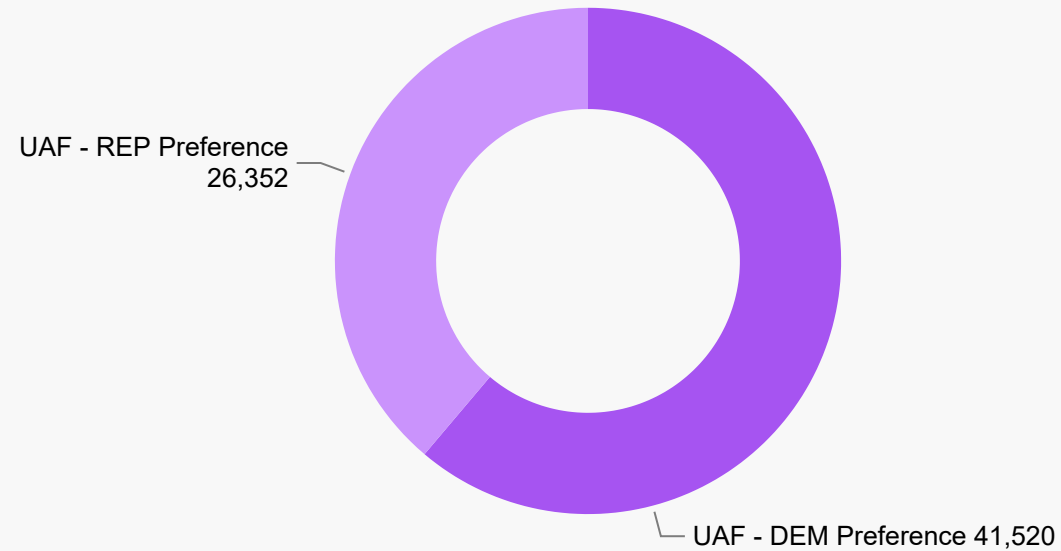

431,434

UNAFFILIATED BALLOTS RETURNED

2022 State Primary
Ballot Return Reporting
July 1, 2022
(as of 8:30 AM, July 1, 2022)

Unaffiliated Voters

1,714,852
UAF

Unaffiliated Preferences

Ballot Type Returned by Unaffiliated

Total Ballots Tabulated by Age Range

AGE RANGE ● <18 ● 18-24 ● 35-44 ● 25-34 ● 45-54 ● 75+ ● 55-64 ● 65-74

1,235,277
TOTAL BALLOTS RETURNED

2022 State Primary
Ballot Return Reporting
July 1, 2022
(as of 8:30 AM, July 1, 2022)

Total Ballots Tabulated by Gender/Age Range

Colorado Secretary of State

1,235,277

TOTAL BALLOTS RETURNED

2022 State Primary
Ballot Return Reporting
July 1, 2022
(as of 8:30 AM, July 1, 2022)

Total Ballots Tabulated by Gender