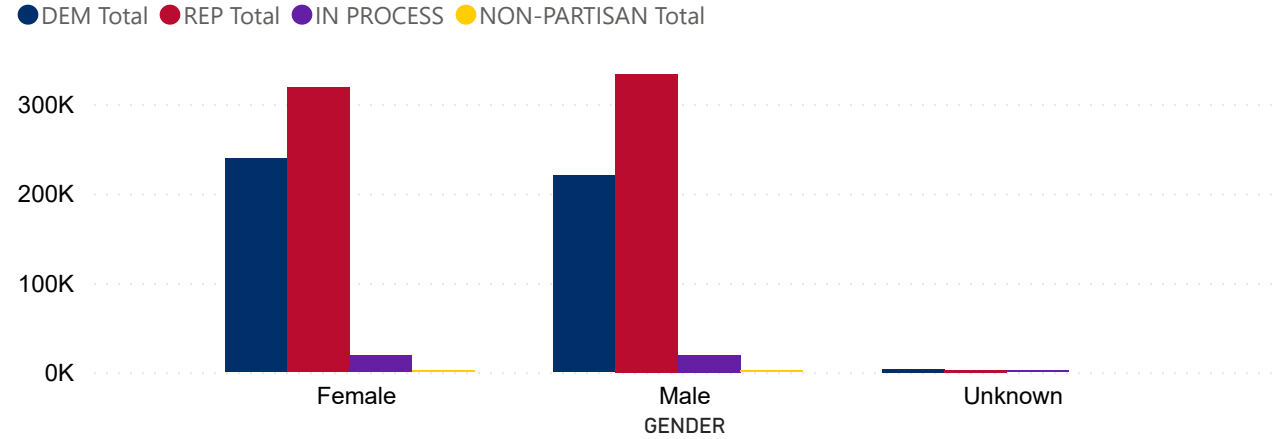

Total Ballots Tabulated by Age Range

AGE RANGE ● <18 ● 18-24 ● 35-44 ● 25-34 ● 45-54 ● 75+ ● 55-64 ● 65-74

1,235,277
TOTAL BALLOTS RETURNED

2022 State Primary
Ballot Return Reporting
July 1, 2022
(as of 8:30 AM, July 1, 2022)

Total Ballots Tabulated by Gender/Age Range

Colorado Secretary of State

1,235,277

TOTAL BALLOTS RETURNED

2022 State Primary
Ballot Return Reporting
July 1, 2022
(as of 8:30 AM, July 1, 2022)

Total Ballots Tabulated by Gender

Ballot Type Tabulated by Age Range