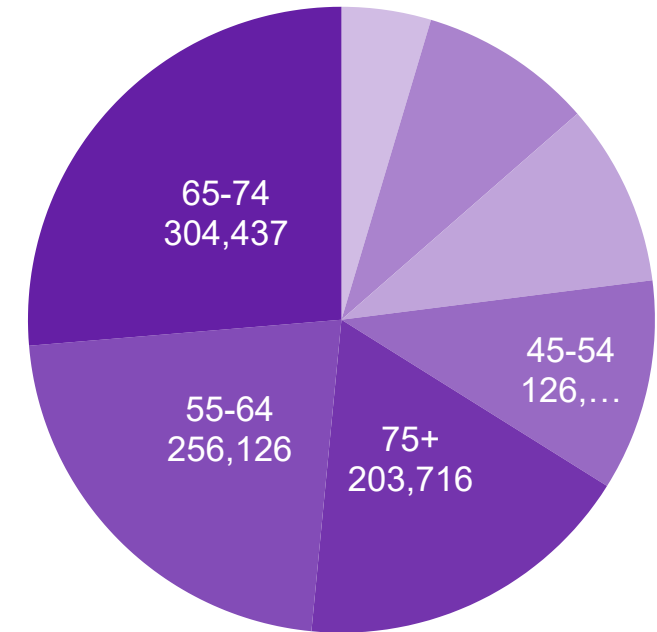

431,434

UNAFFILIATED BALLOTS RETURNED

2022 State Primary
Ballot Return Reporting
July 1, 2022
(as of 8:30 AM, July 1, 2022)

Unaffiliated Voters

1,714,852
UAF

Unaffiliated Preferences

Ballot Type Returned by Unaffiliated

Total Ballots Tabulated by Age Range

AGE RANGE ● <18 ● 18-24 ● 35-44 ● 25-34 ● 45-54 ● 75+ ● 55-64 ● 65-74

1,235,277
TOTAL BALLOTS RETURNED

2022 State Primary
Ballot Return Reporting
July 1, 2022
(as of 8:30 AM, July 1, 2022)

Total Ballots Tabulated by Gender/Age Range

Colorado Secretary of State

1,235,277

TOTAL BALLOTS RETURNED

2022 State Primary
Ballot Return Reporting
July 1, 2022
(as of 8:30 AM, July 1, 2022)

Total Ballots Tabulated by Gender

Ballot Type Tabulated by Age Range