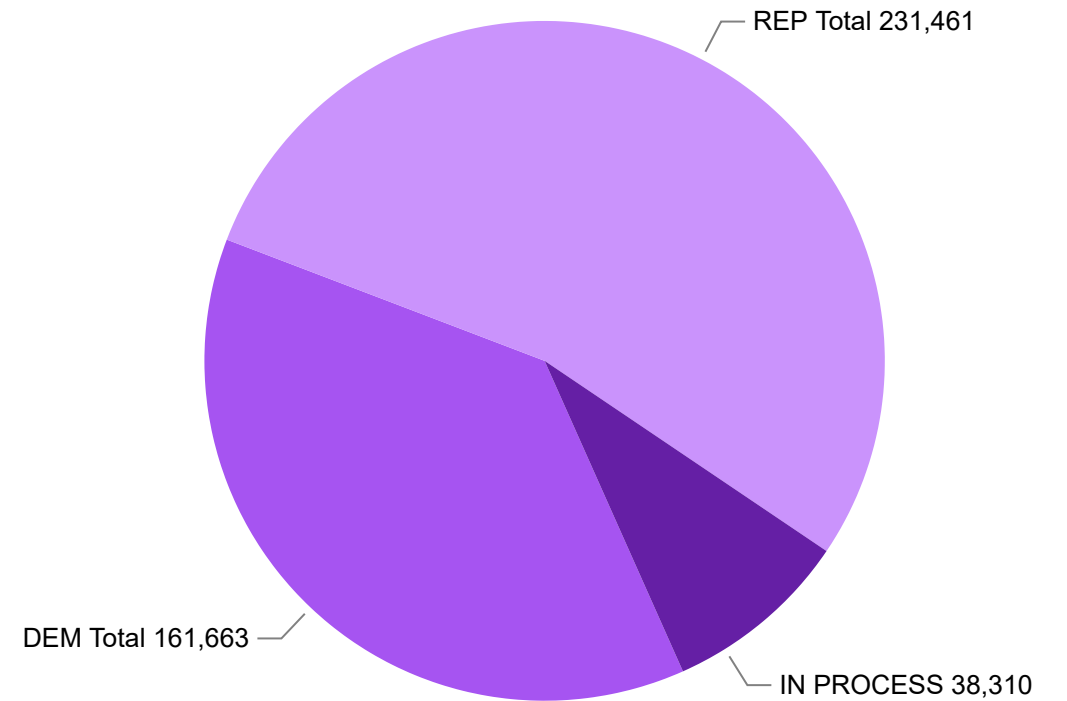

431,434

UNAFFILIATED BALLOTS RETURNED

2022 State Primary
Ballot Return Reporting
July 1, 2022
(as of 8:30 AM, July 1, 2022)

Unaffiliated Voters

1,714,852
UAF

Unaffiliated Preferences

Ballot Type Returned by Unaffiliated

Total Ballots Tabulated by Age Range

AGE RANGE ● <18 ● 18-24 ● 35-44 ● 25-34 ● 45-54 ● 75+ ● 55-64 ● 65-74

1,235,277
TOTAL BALLOTS RETURNED

2022 State Primary
Ballot Return Reporting
July 1, 2022
(as of 8:30 AM, July 1, 2022)

Total Ballots Tabulated by Gender/Age Range

Colorado Secretary of State

1,235,277

TOTAL BALLOTS RETURNED

2022 State Primary
Ballot Return Reporting
July 1, 2022
(as of 8:30 AM, July 1, 2022)

Total Ballots Tabulated by Gender