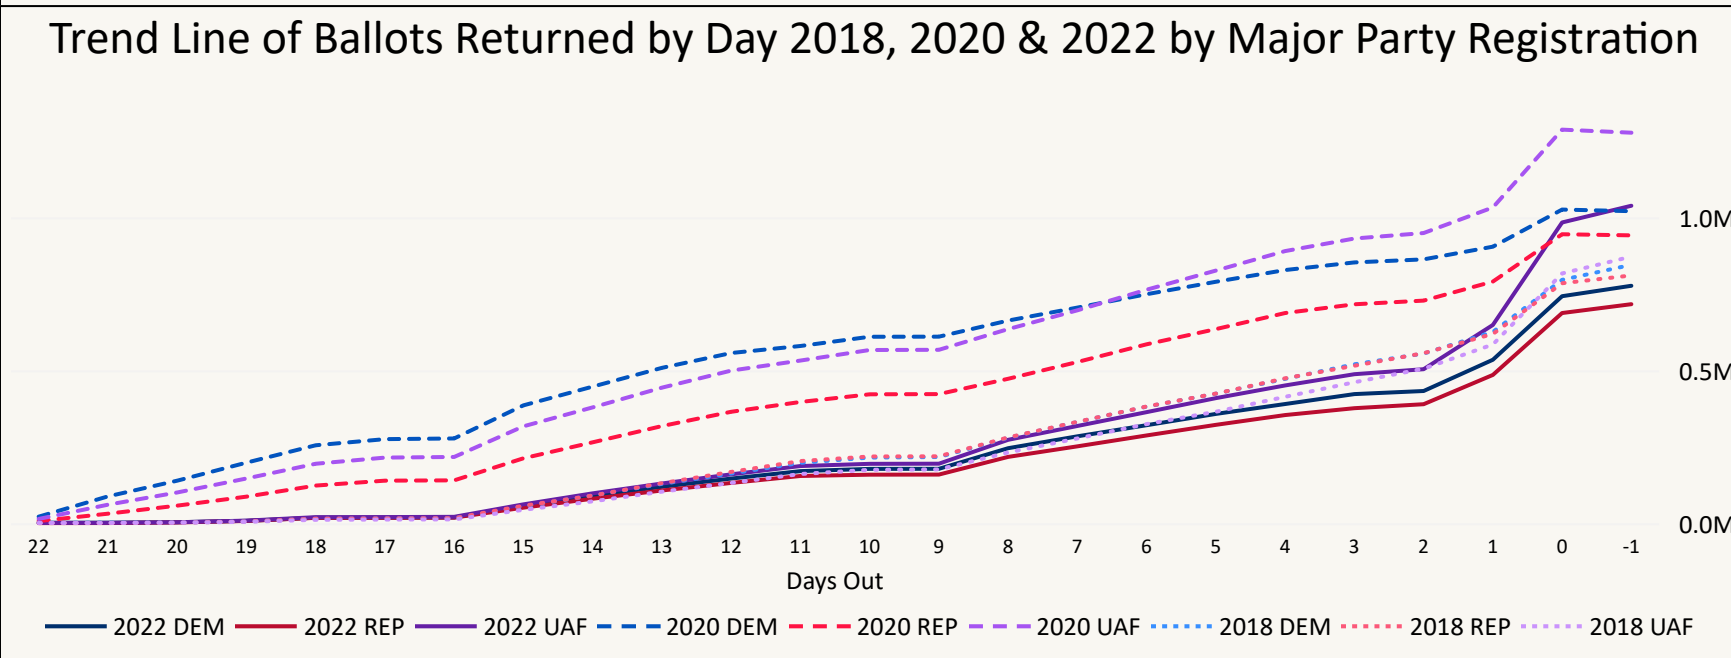

Total Ballots Returned

(as of 11:59 PM, November 20, 2022)

2,564,519

November 21, 2022

Election Reporting

Colorado Secretary of State

2022 General Election Ballot Return Reporting

Total Ballots Returned