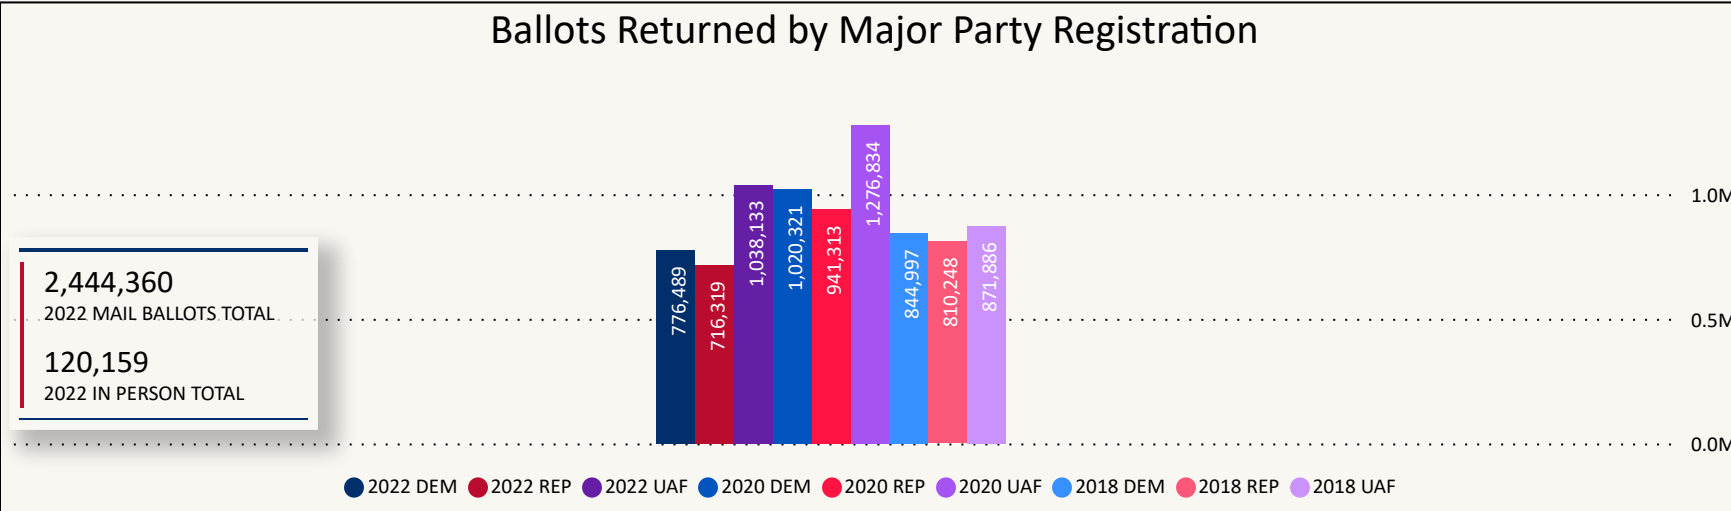

Total Ballots Returned

(as of 11:59 PM, November 20, 2022)

2,564,519

November 21, 2022

Election Reporting

Colorado Secretary of State

2022 General Election Ballot Return Reporting

Total Ballots Returned

(as of 11:59 PM, November 20, 2022)

2,564,519

November 21, 2022

Election Reporting

173,077	6,044	262,562	7,975	1,803	1,889	168,941	38,106	12,024	927
Adams	Alamosa	Arapahoe	Archuleta	Baca	Bent	Boulder	Broomfield	Chaffee	Cheyenne
5,317	3,501	1,753	1,405	3,410	16,184	290,752	1,351	194,579	22,735
Clear Creek	Conejos	Costilla	Crowley	Custer	Delta	Denver	Dolores	Douglas	Eagle
292,827	16,589	20,359	24,959	3,492	8,199	9,333	523	3,910	700
El Paso	Elbert	Fremont	Garfield	Gilpin	Grand	Gunnison	Hinsdale	Huerfano	Jackson
305,230	778	3,093	30,151	3,075	181,223	6,830	2,149	8,458	74,821
Jefferson	Kiowa	Kit Carson	La Plata	Lake	Larimer	Las Animas	Lincoln	Logan	Mesa
729	5,489	12,754	21,157	10,349	7,357	3,605	10,251	2,011	9,790
Mineral	Moffat	Montezuma	Montrose	Morgan	Otero	Ouray	Park	Phillips	Pitkin
4,355	68,486	3,093	5,045	14,202	2,832	570	4,147	1,194	14,491
Prowers	Pueblo	Rio Blanco	Rio Grande	Routt	Saguache	San Juan	San Miguel	Sedgwick	Summit
13,828	2,434	131,244	4,072						
Teller	Washington	Weld	Yuma						