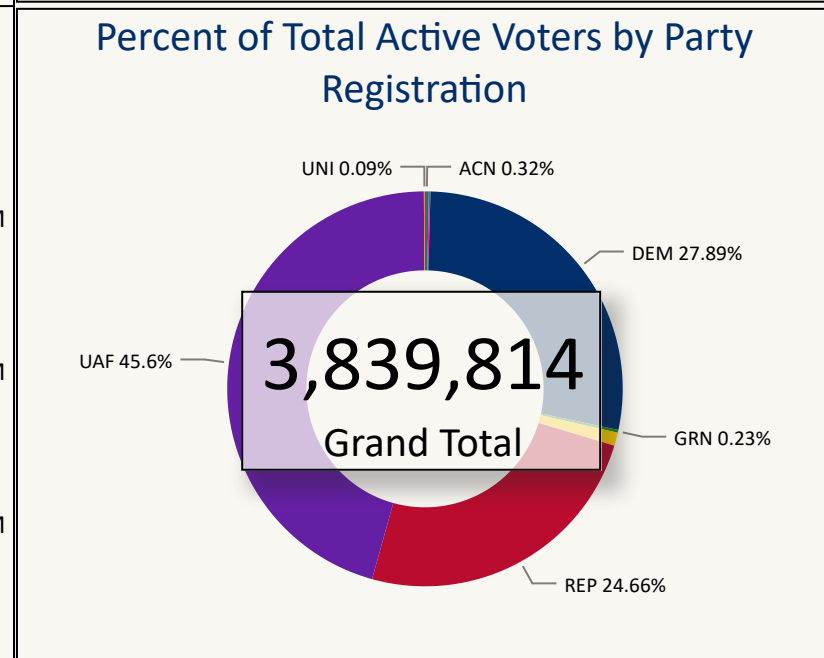

Total Ballots Returned

(as of 11:59 PM, November 20, 2022)

2,564,519

November 21, 2022

Election Reporting

Colorado Secretary of State

2022 General Election Ballot Return Reporting

Total Ballots Returned

(as of 11:59 PM, November 20, 2022)

2,564,519

November 21, 2022

Election Reporting

173,077	6,044	262,562	7,975	1,803	1,889	168,941	38,106	12,024	927
Adams	Alamosa	Arapahoe	Archuleta	Baca	Bent	Boulder	Broomfield	Chaffee	Cheyenne
5,317	3,501	1,753	1,405	3,410	16,184	290,752	1,351	194,579	22,735
Clear Creek	Conejos	Costilla	Crowley	Custer	Delta	Denver	Dolores	Douglas	Eagle
292,827	16,589	20,359	24,959	3,492	8,199	9,333	523	3,910	700
El Paso	Elbert	Fremont	Garfield	Gilpin	Grand	Gunnison	Hinsdale	Huerfano	Jackson
305,230	778	3,093	30,151	3,075	181,223	6,830	2,149	8,458	74,821
Jefferson	Kiowa	Kit Carson	La Plata	Lake	Larimer	Las Animas	Lincoln	Logan	Mesa
729	5,489	12,754	21,157	10,349	7,357	3,605	10,251	2,011	9,790
Mineral	Moffat	Montezuma	Montrose	Morgan	Otero	Ouray	Park	Phillips	Pitkin
4,355	68,486	3,093	5,045	14,202	2,832	570	4,147	1,194	14,491
Prowers	Pueblo	Rio Blanco	Rio Grande	Routt	Saguache	San Juan	San Miguel	Sedgwick	Summit
13,828	2,434	131,244	4,072						
Teller	Washington	Weld	Yuma						

Total Ballots Returned

(as of 11:59 PM, November 20, 2022)

2,564,519

November 21, 2022

Election Reporting

Ballot Type Returned by Age Range

Ballot Type Returned by Gender

Total Ballots Returned