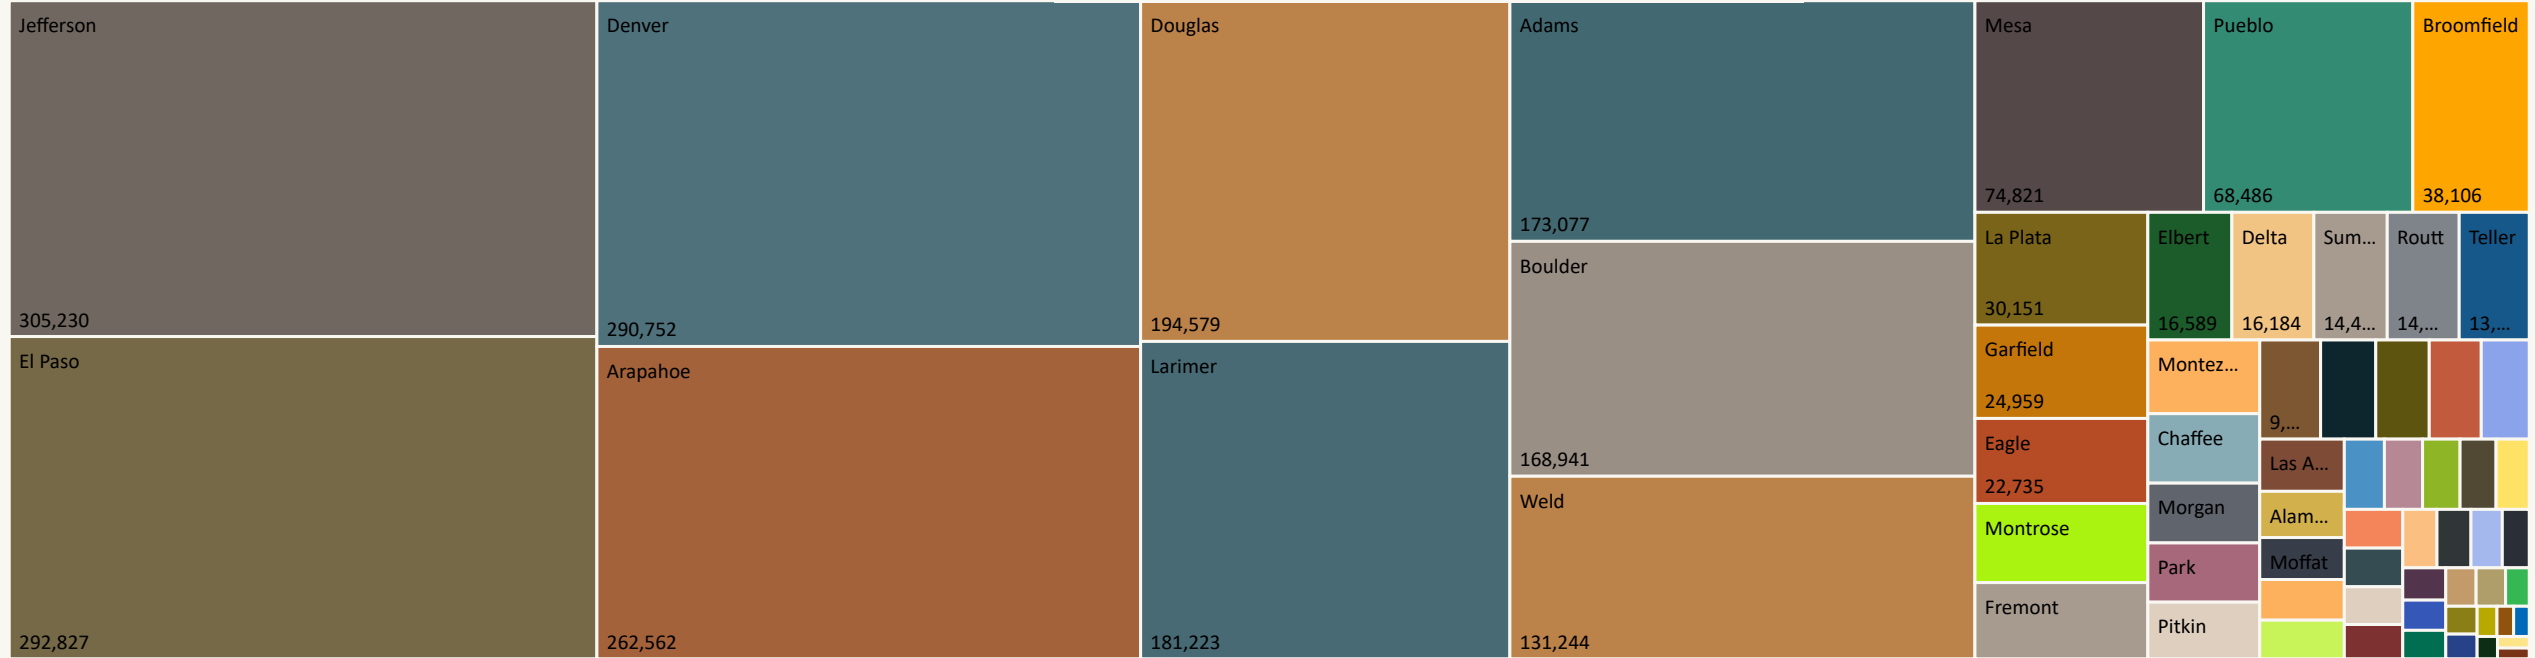

Total Ballots Returned

(as of 11:59 PM, November 20, 2022)

2,564,519

November 21, 2022

Election Reporting

Colorado Secretary of State

2022 General Election Ballot Return Reporting

Total Ballots Returned

(as of 11:59 PM, November 20, 2022)

2,564,519

November 21, 2022

Election Reporting

173,077	6,044	262,562	7,975	1,803	1,889	168,941	38,106	12,024	927
Adams	Alamosa	Arapahoe	Archuleta	Baca	Bent	Boulder	Broomfield	Chaffee	Cheyenne
5,317	3,501	1,753	1,405	3,410	16,184	290,752	1,351	194,579	22,735
Clear Creek	Conejos	Costilla	Crowley	Custer	Delta	Denver	Dolores	Douglas	Eagle
292,827	16,589	20,359	24,959	3,492	8,199	9,333	523	3,910	700
El Paso	Elbert	Fremont	Garfield	Gilpin	Grand	Gunnison	Hinsdale	Huerfano	Jackson
305,230	778	3,093	30,151	3,075	181,223	6,830	2,149	8,458	74,821
Jefferson	Kiowa	Kit Carson	La Plata	Lake	Larimer	Las Animas	Lincoln	Logan	Mesa
729	5,489	12,754	21,157	10,349	7,357	3,605	10,251	2,011	9,790
Mineral	Moffat	Montezuma	Montrose	Morgan	Otero	Ouray	Park	Phillips	Pitkin
4,355	68,486	3,093	5,045	14,202	2,832	570	4,147	1,194	14,491
Prowers	Pueblo	Rio Blanco	Rio Grande	Routt	Saguache	San Juan	San Miguel	Sedgwick	Summit
13,828	2,434	131,244	4,072						
Teller	Washington	Weld	Yuma						