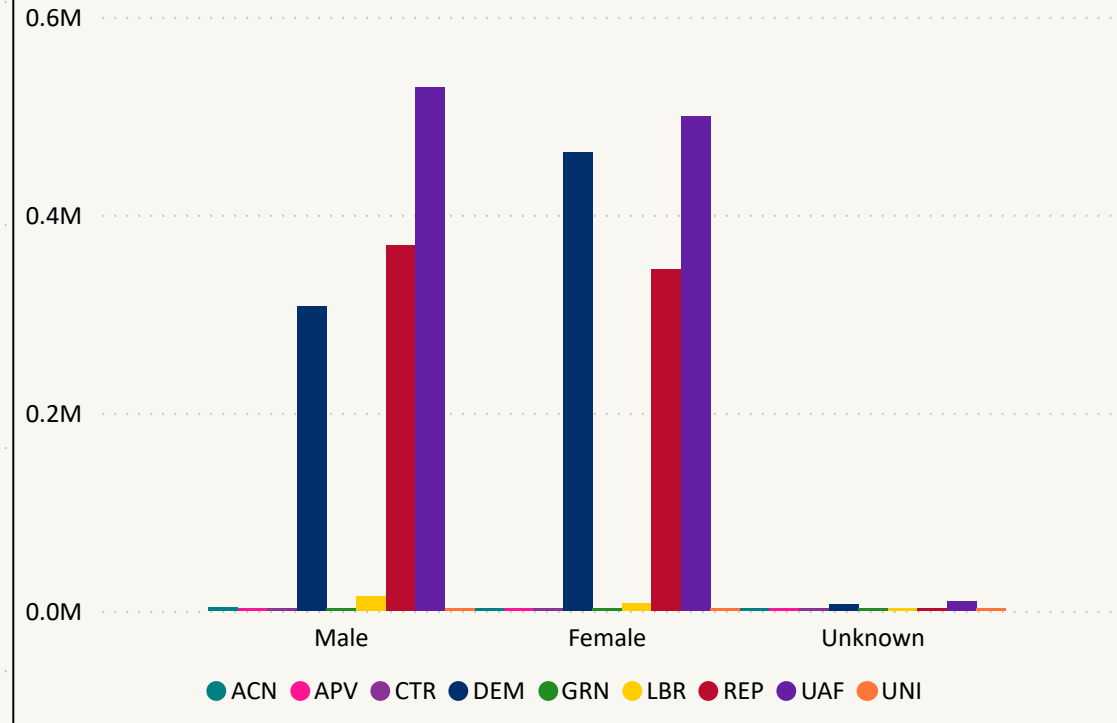

(as of 11:59 PM, November 20, 2022)

2,564,519

November 21, 2022

Election Reporting

173,077	6,044	262,562	7,975	1,803	1,889	168,941	38,106	12,024	927
Adams	Alamosa	Arapahoe	Archuleta	Baca	Bent	Boulder	Broomfield	Chaffee	Cheyenne
5,317	3,501	1,753	1,405	3,410	16,184	290,752	1,351	194,579	22,735
Clear Creek	Conejos	Costilla	Crowley	Custer	Delta	Denver	Dolores	Douglas	Eagle
292,827	16,589	20,359	24,959	3,492	8,199	9,333	523	3,910	700
El Paso	Elbert	Fremont	Garfield	Gilpin	Grand	Gunnison	Hinsdale	Huerfano	Jackson
305,230	778	3,093	30,151	3,075	181,223	6,830	2,149	8,458	74,821
Jefferson	Kiowa	Kit Carson	La Plata	Lake	Larimer	Las Animas	Lincoln	Logan	Mesa
729	5,489	12,754	21,157	10,349	7,357	3,605	10,251	2,011	9,790
Mineral	Moffat	Montezuma	Montrose	Morgan	Otero	Ouray	Park	Phillips	Pitkin
4,355	68,486	3,093	5,045	14,202	2,832	570	4,147	1,194	14,491
Prowers	Pueblo	Rio Blanco	Rio Grande	Routt	Saguache	San Juan	San Miguel	Sedgwick	Summit
13,828	2,434	131,244	4,072						
Teller	Washington	Weld	Yuma						

Total Ballots Returned

(as of 11:59 PM, November 20, 2022)

2,564,519

November 21, 2022

Election Reporting

Ballot Type Returned by Age Range

Ballot Type Returned by Gender

Total Ballots Returned

(as of 11:59 PM, November 20, 2022)

2,564,519

November 21, 2022
Election Reporting

Ballots Returned by Age Range

Ballots Returned by Gender/Age Range