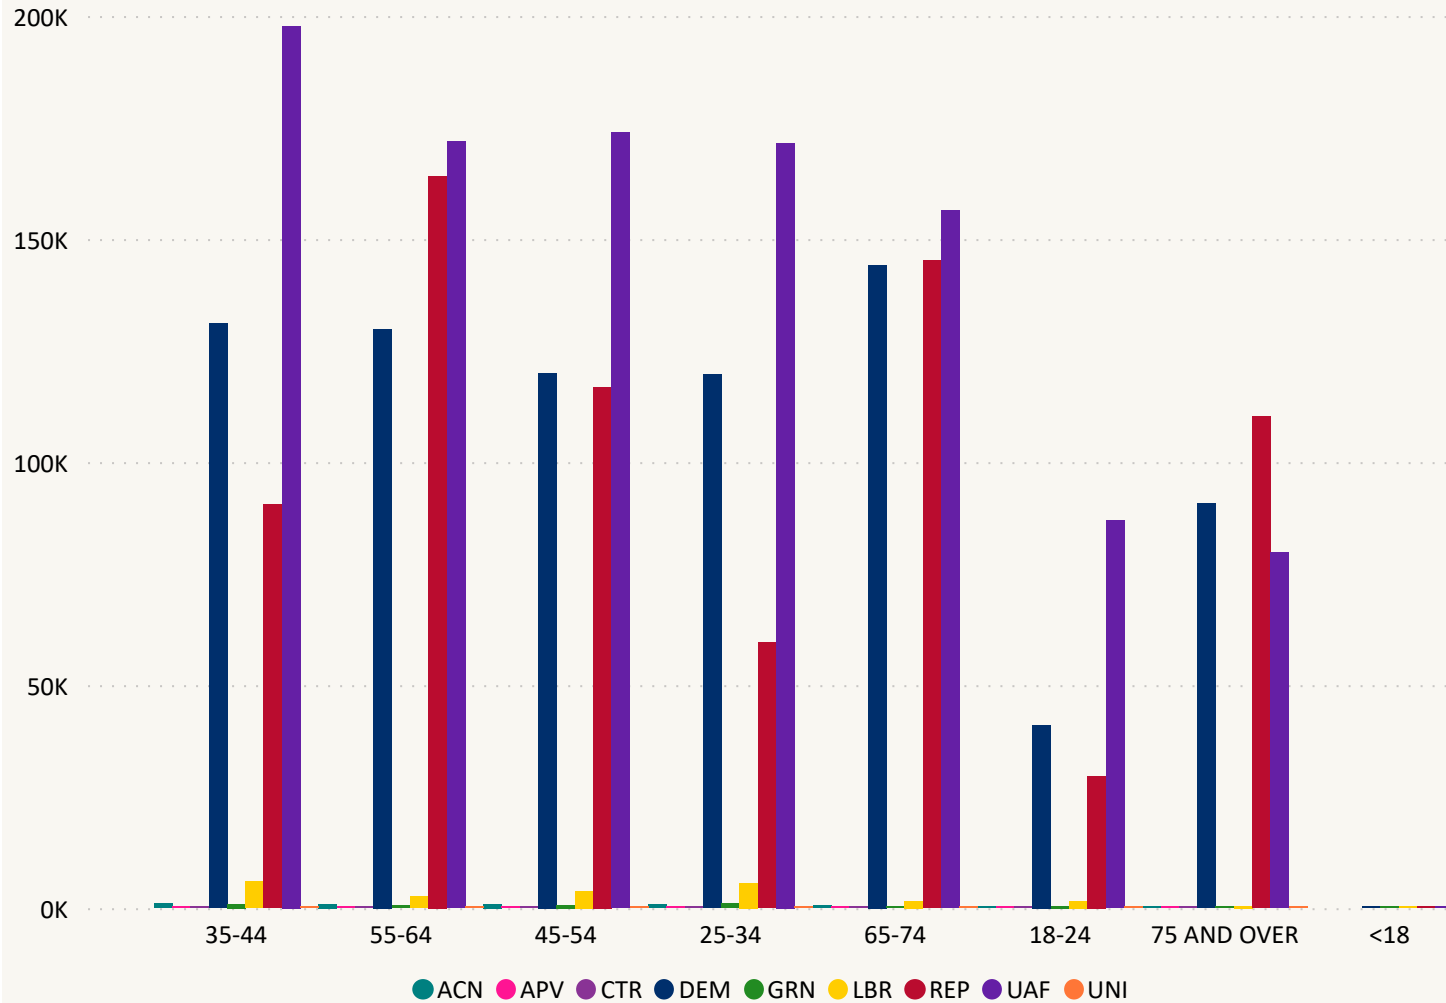

(as of 11:59 PM, November 20, 2022)

2,564,519

November 21, 2022

Election Reporting

173,077	6,044	262,562	7,975	1,803	1,889	168,941	38,106	12,024	927
Adams	Alamosa	Arapahoe	Archuleta	Baca	Bent	Boulder	Broomfield	Chaffee	Cheyenne
5,317	3,501	1,753	1,405	3,410	16,184	290,752	1,351	194,579	22,735
Clear Creek	Conejos	Costilla	Crowley	Custer	Delta	Denver	Dolores	Douglas	Eagle
292,827	16,589	20,359	24,959	3,492	8,199	9,333	523	3,910	700
El Paso	Elbert	Fremont	Garfield	Gilpin	Grand	Gunnison	Hinsdale	Huerfano	Jackson
305,230	778	3,093	30,151	3,075	181,223	6,830	2,149	8,458	74,821
Jefferson	Kiowa	Kit Carson	La Plata	Lake	Larimer	Las Animas	Lincoln	Logan	Mesa
729	5,489	12,754	21,157	10,349	7,357	3,605	10,251	2,011	9,790
Mineral	Moffat	Montezuma	Montrose	Morgan	Otero	Ouray	Park	Phillips	Pitkin
4,355	68,486	3,093	5,045	14,202	2,832	570	4,147	1,194	14,491
Prowers	Pueblo	Rio Blanco	Rio Grande	Routt	Saguache	San Juan	San Miguel	Sedgwick	Summit
13,828	2,434	131,244	4,072						
Teller	Washington	Weld	Yuma						

Total Ballots Returned

(as of 11:59 PM, November 20, 2022)

2,564,519

November 21, 2022

Election Reporting

Ballot Type Returned by Age Range

Ballot Type Returned by Gender

Total Ballots Returned

(as of 11:59 PM, November 20, 2022)

2,564,519

November 21, 2022
Election Reporting

Ballots Returned by Age Range

Ballots Returned by Gender/Age Range