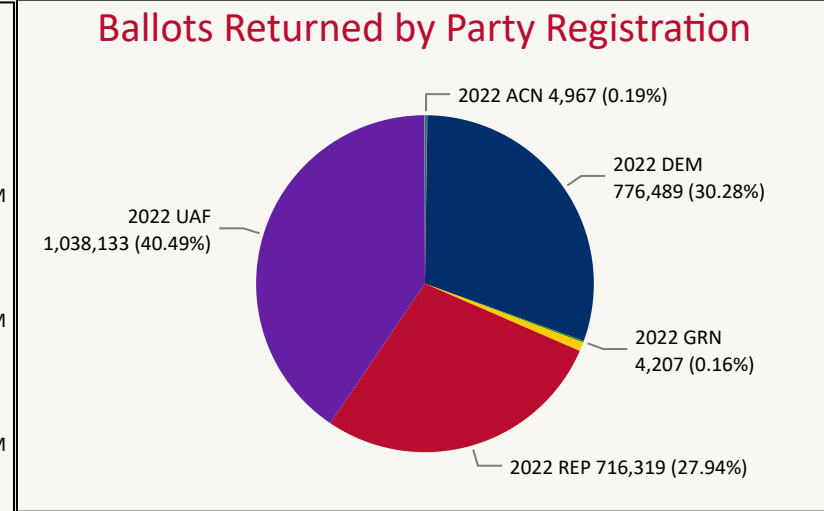

Total Ballots Returned

(as of 11:59 PM, November 20, 2022)

2,564,519

November 21, 2022

Election Reporting

Colorado Secretary of State

2022 General Election Ballot Return Reporting

Total Ballots Returned