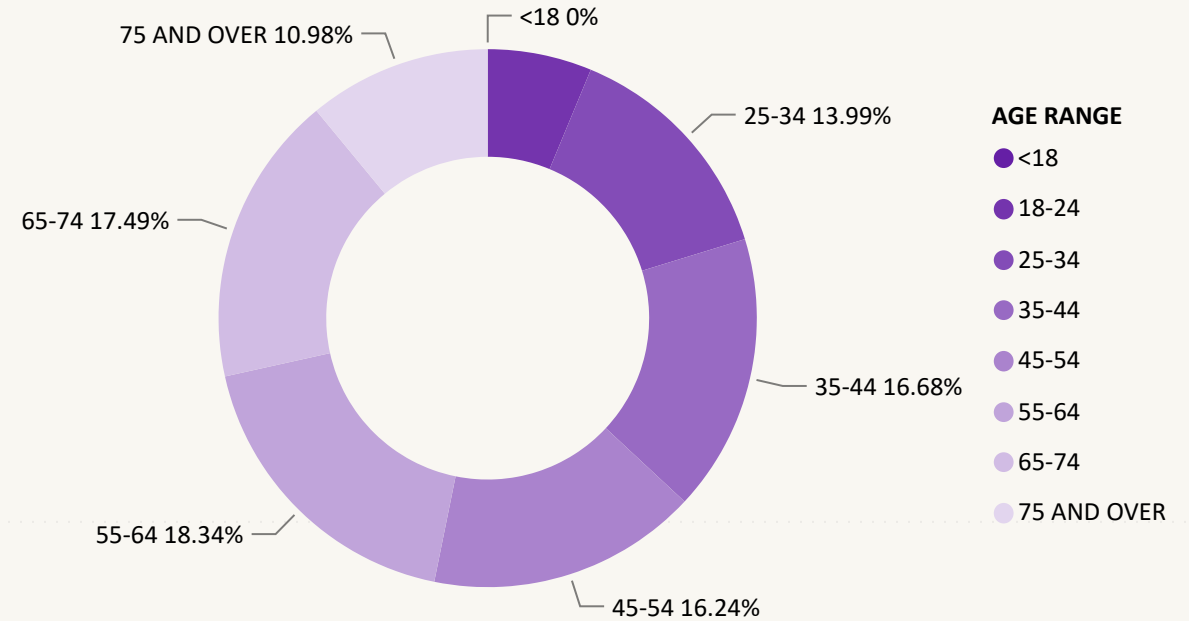

Total Ballots Returned

(as of 11:59 PM, November 20, 2022)

2,564,519

November 21, 2022

Election Reporting

Ballot Type Returned by Age Range

Ballot Type Returned by Gender

Total Ballots Returned

(as of 11:59 PM, November 20, 2022)

2,564,519

November 21, 2022
Election Reporting

Ballots Returned by Age Range

Ballots Returned by Gender/Age Range