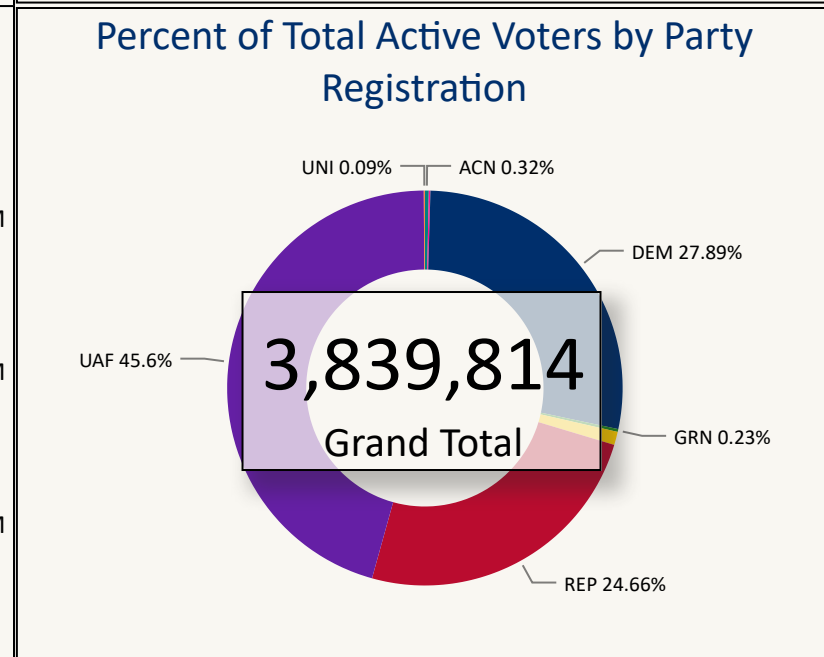

Total Ballots Returned

(as of 11:59 PM, November 13, 2022)

2,557,562

November 14, 2022
Election Reporting

Total Ballots Returned

(as of 11:59 PM, November 13, 2022)

2,557,562

November 14, 2022

Election Reporting

172,679	6,038	261,802	7,953	1,803	1,886	168,636	37,988	11,996	927
Adams	Alamosa	Arapahoe	Archuleta	Baca	Bent	Boulder	Broomfield	Chaffee	Cheyenne
5,294	3,491	1,749	1,399	3,392	16,168	289,627	1,343	194,158	22,677
Clear Creek	Conejos	Costilla	Crowley	Custer	Delta	Denver	Dolores	Douglas	Eagle
292,144	16,537	20,312	24,902	3,485	8,180	9,238	522	3,894	700
El Paso	Elbert	Fremont	Garfield	Gilpin	Grand	Gunnison	Hinsdale	Huerfano	Jackson
304,609	777	3,089	30,103	3,059	181,097	6,817	2,147	8,449	74,757
Jefferson	Kiowa	Kit Carson	La Plata	Lake	Larimer	Las Animas	Lincoln	Logan	Mesa
726	5,471	12,729	21,129	10,325	7,325	3,588	10,151	1,996	9,732
Mineral	Moffat	Montezuma	Montrose	Morgan	Otero	Ouray	Park	Phillips	Pitkin
4,350	68,417	3,091	5,031	14,157	2,823	566	4,134	1,194	14,354
Prowers	Pueblo	Rio Blanco	Rio Grande	Routt	Saguache	San Juan	San Miguel	Sedgwick	Summit
13,766	2,428	130,197	4,058						
Teller	Washington	Weld	Yuma						

Total Ballots Returned

(as of 11:59 PM, November 13, 2022)

2,557,562

November 14, 2022

Election Reporting

Ballot Type Returned by Age Range

Ballot Type Returned by Gender

Total Ballots Returned