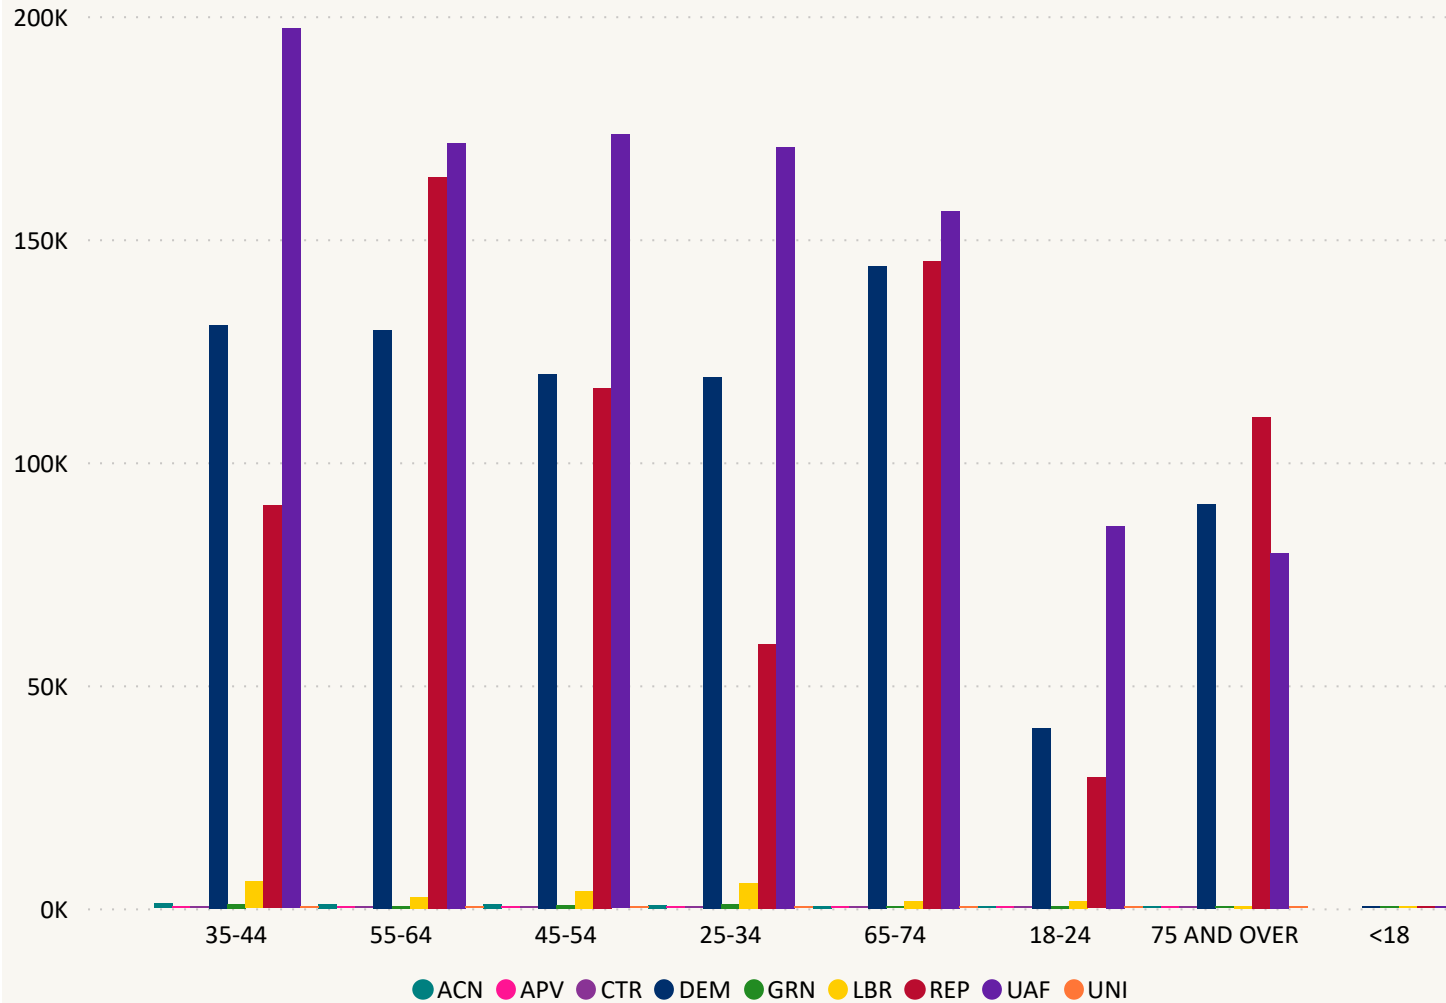

Total Ballots Returned

(as of 11:59 PM, November 13, 2022)

2,557,562

November 14, 2022
Election Reporting

Total Ballots Returned

(as of 11:59 PM, November 13, 2022)

2,557,562

November 14, 2022

Election Reporting

172,679	6,038	261,802	7,953	1,803	1,886	168,636	37,988	11,996	927
Adams	Alamosa	Arapahoe	Archuleta	Baca	Bent	Boulder	Broomfield	Chaffee	Cheyenne
5,294	3,491	1,749	1,399	3,392	16,168	289,627	1,343	194,158	22,677
Clear Creek	Conejos	Costilla	Crowley	Custer	Delta	Denver	Dolores	Douglas	Eagle
292,144	16,537	20,312	24,902	3,485	8,180	9,238	522	3,894	700
El Paso	Elbert	Fremont	Garfield	Gilpin	Grand	Gunnison	Hinsdale	Huerfano	Jackson
304,609	777	3,089	30,103	3,059	181,097	6,817	2,147	8,449	74,757
Jefferson	Kiowa	Kit Carson	La Plata	Lake	Larimer	Las Animas	Lincoln	Logan	Mesa
726	5,471	12,729	21,129	10,325	7,325	3,588	10,151	1,996	9,732
Mineral	Moffat	Montezuma	Montrose	Morgan	Otero	Ouray	Park	Phillips	Pitkin
4,350	68,417	3,091	5,031	14,157	2,823	566	4,134	1,194	14,354
Prowers	Pueblo	Rio Blanco	Rio Grande	Routt	Saguache	San Juan	San Miguel	Sedgwick	Summit
13,766	2,428	130,197	4,058						
Teller	Washington	Weld	Yuma						

Total Ballots Returned

(as of 11:59 PM, November 13, 2022)

2,557,562

November 14, 2022

Election Reporting

Ballot Type Returned by Age Range

Ballot Type Returned by Gender

Total Ballots Returned

(as of 11:59 PM, November 13, 2022)

2,557,562

November 14, 2022
Election Reporting

Ballots Returned by Age Range

Ballots Returned by Gender/Age Range