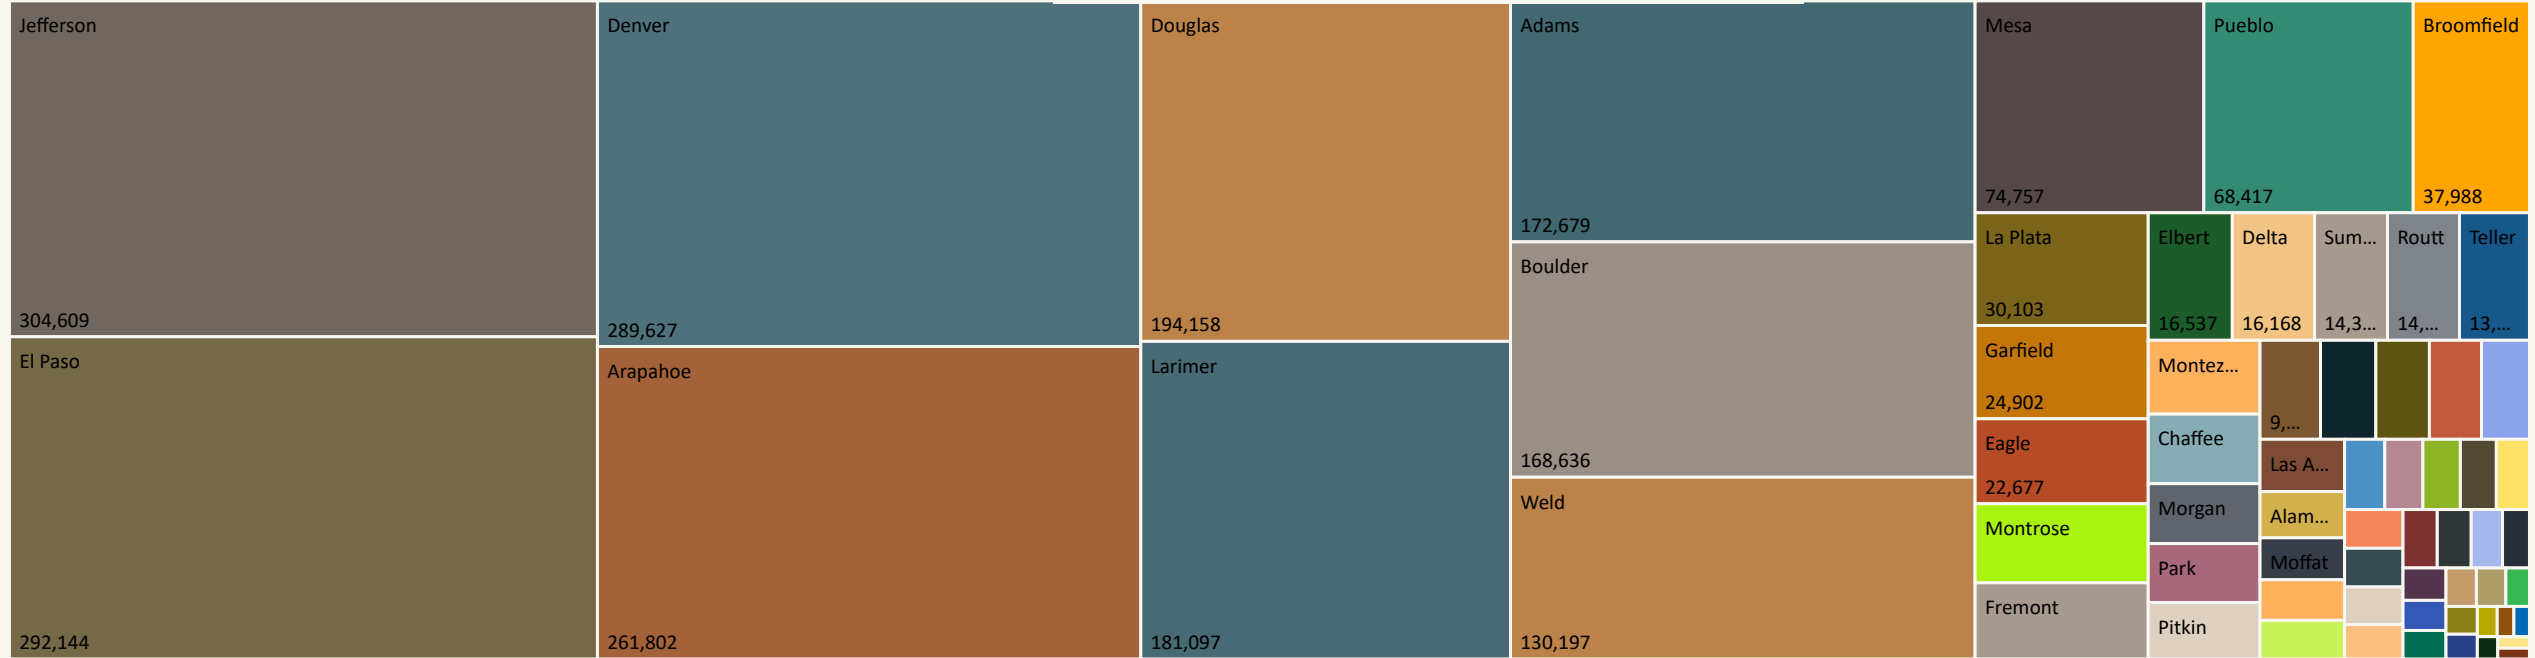

Total Ballots Returned

(as of 11:59 PM, November 13, 2022)

2,557,562

November 14, 2022
Election Reporting

Total Ballots Returned

(as of 11:59 PM, November 13, 2022)

2,557,562

November 14, 2022

Election Reporting

172,679	6,038	261,802	7,953	1,803	1,886	168,636	37,988	11,996	927
Adams	Alamosa	Arapahoe	Archuleta	Baca	Bent	Boulder	Broomfield	Chaffee	Cheyenne
5,294	3,491	1,749	1,399	3,392	16,168	289,627	1,343	194,158	22,677
Clear Creek	Conejos	Costilla	Crowley	Custer	Delta	Denver	Dolores	Douglas	Eagle
292,144	16,537	20,312	24,902	3,485	8,180	9,238	522	3,894	700
El Paso	Elbert	Fremont	Garfield	Gilpin	Grand	Gunnison	Hinsdale	Huerfano	Jackson
304,609	777	3,089	30,103	3,059	181,097	6,817	2,147	8,449	74,757
Jefferson	Kiowa	Kit Carson	La Plata	Lake	Larimer	Las Animas	Lincoln	Logan	Mesa
726	5,471	12,729	21,129	10,325	7,325	3,588	10,151	1,996	9,732
Mineral	Moffat	Montezuma	Montrose	Morgan	Otero	Ouray	Park	Phillips	Pitkin
4,350	68,417	3,091	5,031	14,157	2,823	566	4,134	1,194	14,354
Prowers	Pueblo	Rio Blanco	Rio Grande	Routt	Saguache	San Juan	San Miguel	Sedgwick	Summit
13,766	2,428	130,197	4,058						
Teller	Washington	Weld	Yuma						