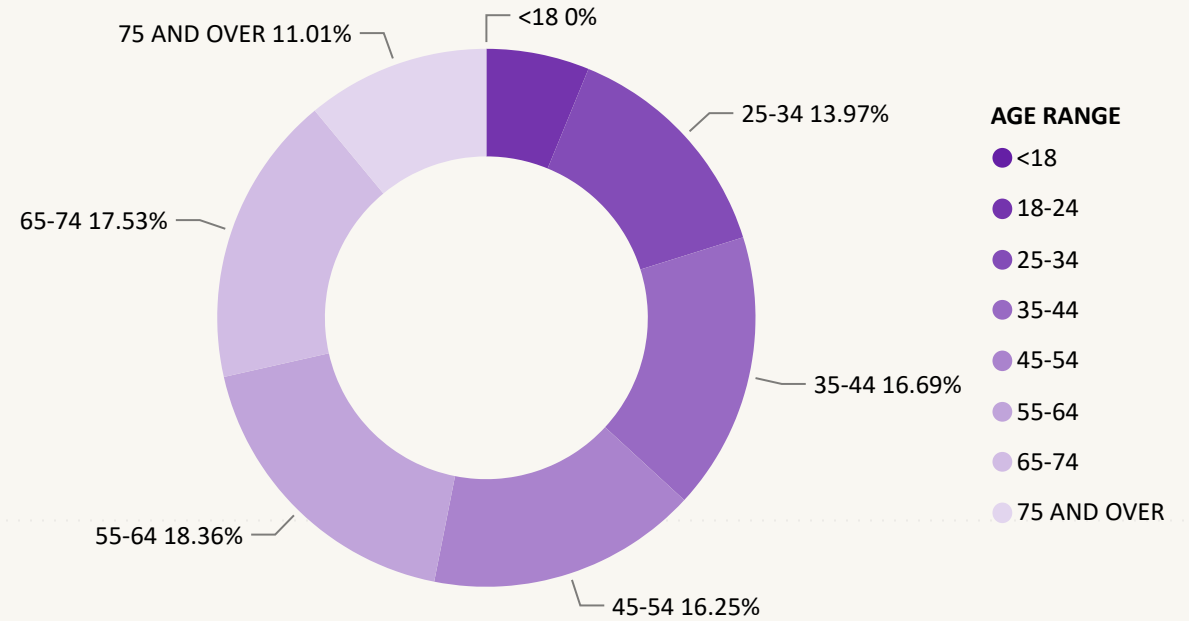

Total Ballots Returned

(as of 11:59 PM, November 13, 2022)

2,557,562

November 14, 2022

Election Reporting

Ballot Type Returned by Age Range

Ballot Type Returned by Gender

Total Ballots Returned

(as of 11:59 PM, November 13, 2022)

2,557,562

November 14, 2022
Election Reporting

Ballots Returned by Age Range

Ballots Returned by Gender/Age Range