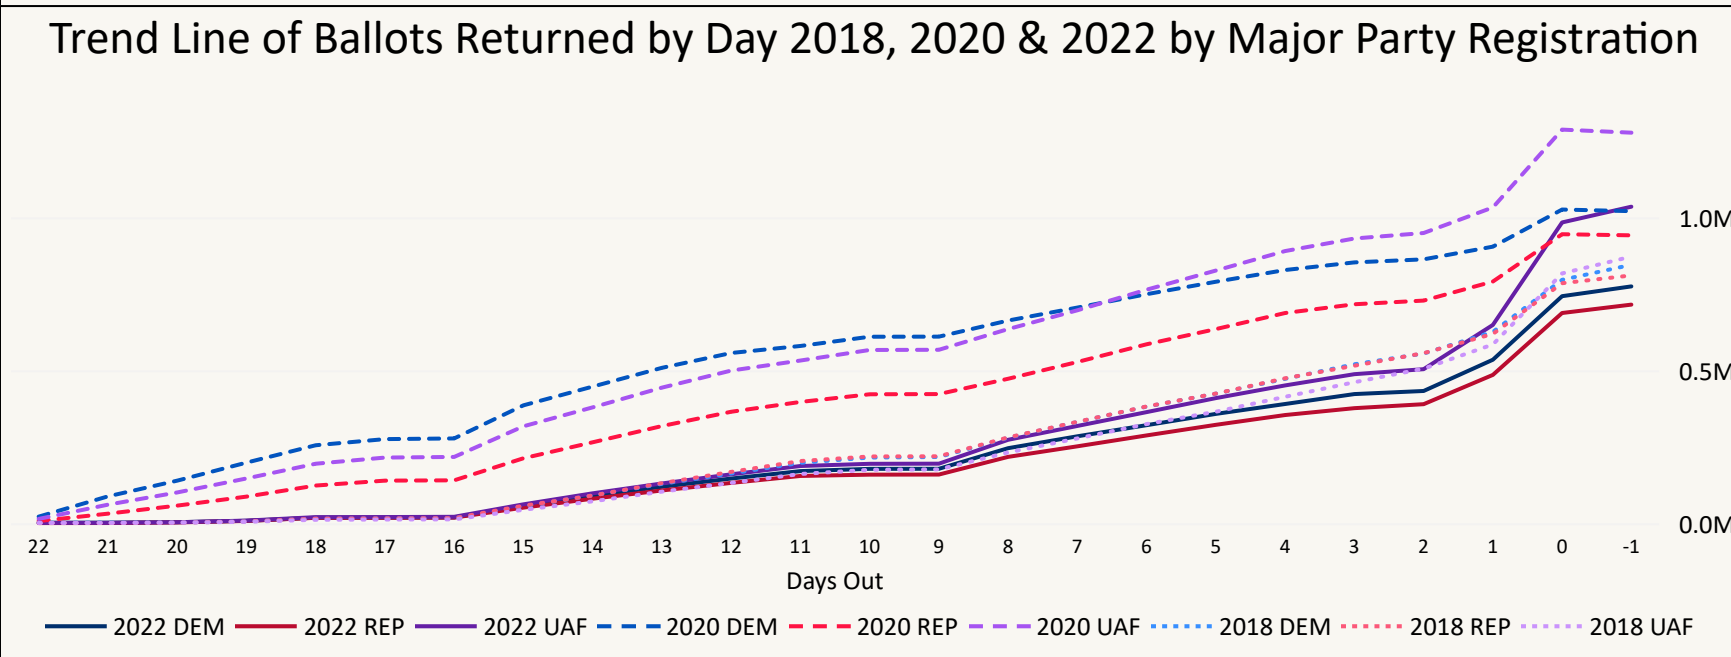

Total Ballots Returned

(as of 11:59 PM, November 13, 2022)

2,557,562

November 14, 2022
Election Reporting

Total Ballots Returned

(as of 11:59 PM, November 13, 2022)

2,557,562

November 14, 2022