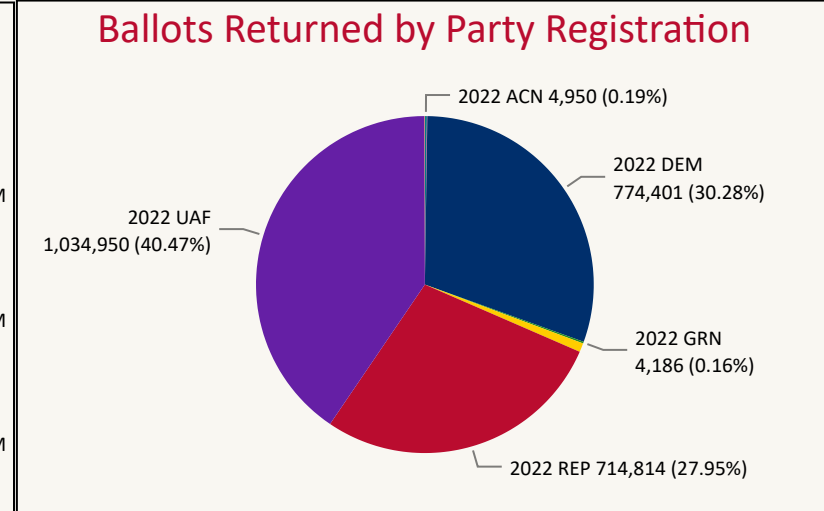

Total Ballots Returned

(as of 11:59 PM, November 13, 2022)

2,557,562

November 14, 2022
Election Reporting

Total Ballots Returned

(as of 11:59 PM, November 13, 2022)

2,557,562

November 14, 2022