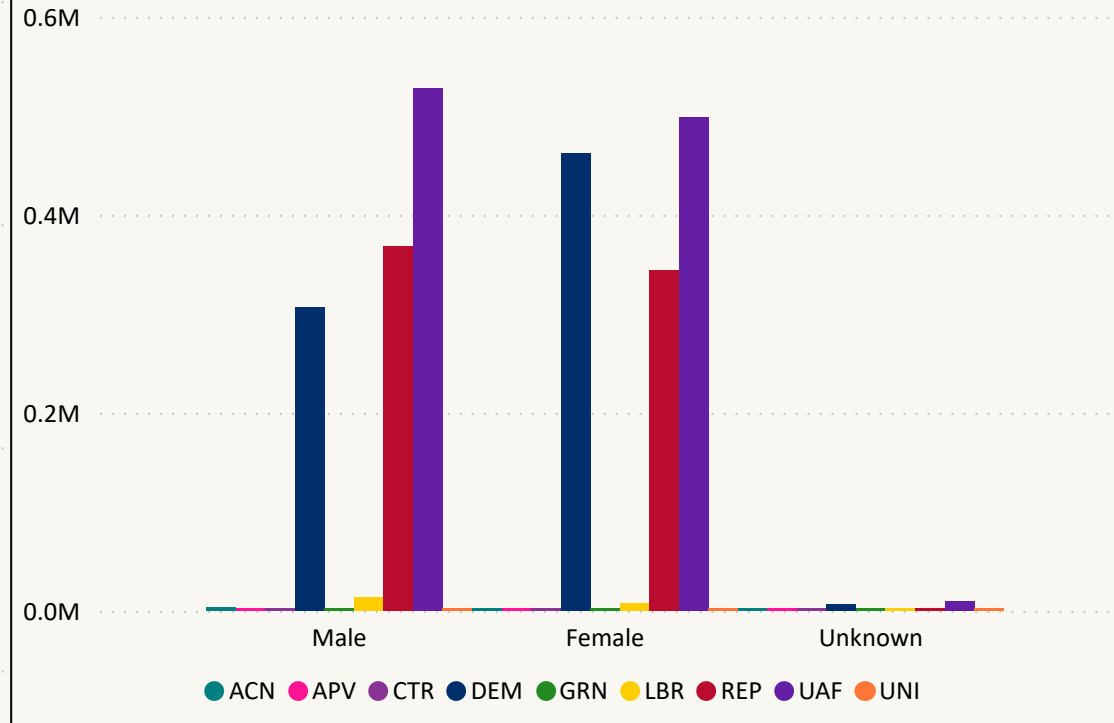

Election Reporting

172,679	6,038	261,802	7,953	1,803	1,886	168,636	37,988	11,996	927
Adams	Alamosa	Arapahoe	Archuleta	Baca	Bent	Boulder	Broomfield	Chaffee	Cheyenne
5,294	3,491	1,749	1,399	3,392	16,168	289,627	1,343	194,158	22,677
Clear Creek	Conejos	Costilla	Crowley	Custer	Delta	Denver	Dolores	Douglas	Eagle
292,144	16,537	20,312	24,902	3,485	8,180	9,238	522	3,894	700
El Paso	Elbert	Fremont	Garfield	Gilpin	Grand	Gunnison	Hinsdale	Huerfano	Jackson
304,609	777	3,089	30,103	3,059	181,097	6,817	2,147	8,449	74,757
Jefferson	Kiowa	Kit Carson	La Plata	Lake	Larimer	Las Animas	Lincoln	Logan	Mesa
726	5,471	12,729	21,129	10,325	7,325	3,588	10,151	1,996	9,732
Mineral	Moffat	Montezuma	Montrose	Morgan	Otero	Ouray	Park	Phillips	Pitkin
4,350	68,417	3,091	5,031	14,157	2,823	566	4,134	1,194	14,354
Prowers	Pueblo	Rio Blanco	Rio Grande	Routt	Saguache	San Juan	San Miguel	Sedgwick	Summit
13,766	2,428	130,197	4,058						
Teller	Washington	Weld	Yuma						

Total Ballots Returned

(as of 11:59 PM, November 13, 2022)

2,557,562

November 14, 2022

Election Reporting

Ballot Type Returned by Age Range

Ballot Type Returned by Gender

Total Ballots Returned

(as of 11:59 PM, November 13, 2022)

2,557,562

November 14, 2022
Election Reporting

Ballots Returned by Age Range

Ballots Returned by Gender/Age Range