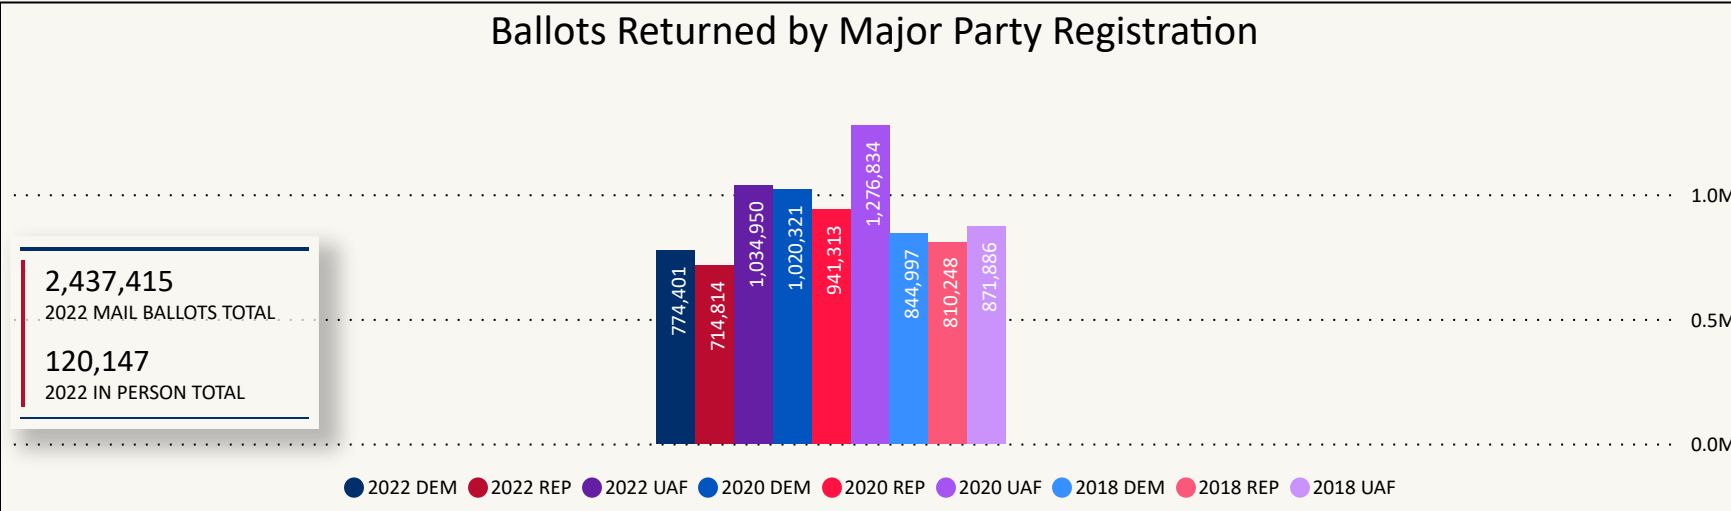

Total Ballots Returned

(as of 11:59 PM, November 13, 2022)

2,557,562

November 14, 2022
Election Reporting

Total Ballots Returned

(as of 11:59 PM, November 13, 2022)

2,557,562

November 14, 2022

Election Reporting

172,679	6,038	261,802	7,953	1,803	1,886	168,636	37,988	11,996	927
Adams	Alamosa	Arapahoe	Archuleta	Baca	Bent	Boulder	Broomfield	Chaffee	Cheyenne
5,294	3,491	1,749	1,399	3,392	16,168	289,627	1,343	194,158	22,677
Clear Creek	Conejos	Costilla	Crowley	Custer	Delta	Denver	Dolores	Douglas	Eagle
292,144	16,537	20,312	24,902	3,485	8,180	9,238	522	3,894	700
El Paso	Elbert	Fremont	Garfield	Gilpin	Grand	Gunnison	Hinsdale	Huerfano	Jackson
304,609	777	3,089	30,103	3,059	181,097	6,817	2,147	8,449	74,757
Jefferson	Kiowa	Kit Carson	La Plata	Lake	Larimer	Las Animas	Lincoln	Logan	Mesa
726	5,471	12,729	21,129	10,325	7,325	3,588	10,151	1,996	9,732
Mineral	Moffat	Montezuma	Montrose	Morgan	Otero	Ouray	Park	Phillips	Pitkin
4,350	68,417	3,091	5,031	14,157	2,823	566	4,134	1,194	14,354
Prowers	Pueblo	Rio Blanco	Rio Grande	Routt	Saguache	San Juan	San Miguel	Sedgwick	Summit
13,766	2,428	130,197	4,058						
Teller	Washington	Weld	Yuma						