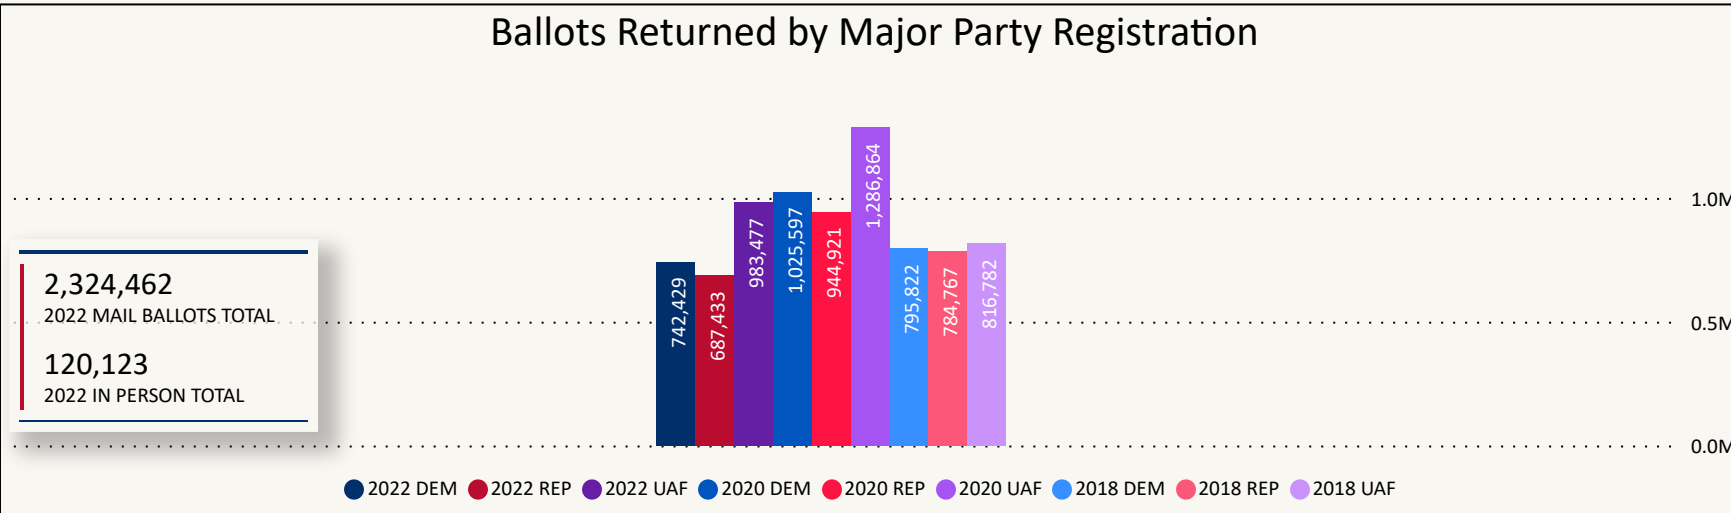

# Total Ballots Returned

(as of 11:59 PM, November 8, 2022)

## 2,444,585

**November 9, 2022**  
Election Day Reporting