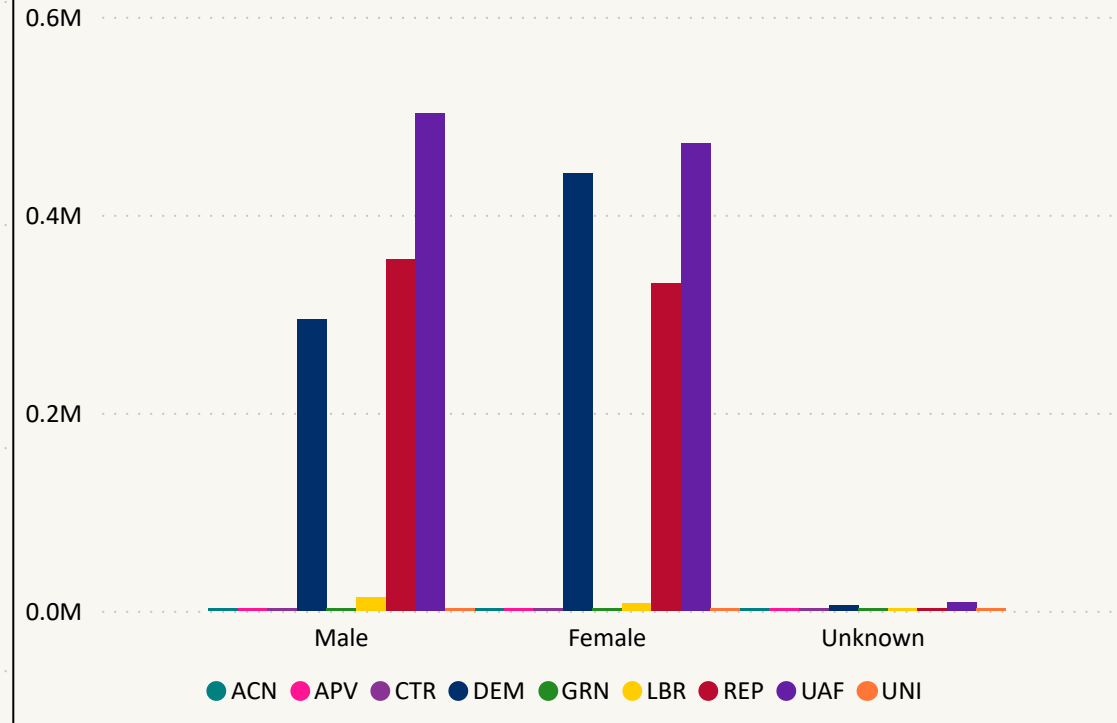

## November 9, 2022 Election Day Reporting

136,990	6,031	257,517	7,930	1,800	1,883	166,860	37,822	11,949	925
Adams	Alamosa	Arapahoe	Archuleta	Baca	Bent	Boulder	Broomfield	Chaffee	Cheyenne
5,070	3,491	1,747	1,396	3,389	16,125	283,736	1,343	193,508	22,432
Clear Creek	Conejos	Costilla	Crowley	Custer	Delta	Denver	Dolores	Douglas	Eagle
291,339	13,357	20,299	24,808	3,455	8,112	9,231	522	3,892	700
El Paso	Elbert	Fremont	Garfield	Gilpin	Grand	Gunnison	Hinsdale	Huerfano	Jackson
302,489	777	3,087	26,727	3,059	149,269	6,807	2,144	8,385	74,688
Jefferson	Kiowa	Kit Carson	La Plata	Lake	Larimer	Las Animas	Lincoln	Logan	Mesa
726	5,470	12,705	21,073	10,308	7,313	3,588	9,342	1,996	9,679
Mineral	Moffat	Montezuma	Montrose	Morgan	Otero	Ouray	Park	Phillips	Pitkin
4,346	61,534	3,089	5,009	14,123	2,810	566	4,111	1,194	14,360
Prowers	Pueblo	Rio Blanco	Rio Grande	Routt	Saguache	San Juan	San Miguel	Sedgwick	Summit
12,653	2,421	117,022	4,056						
Teller	Washington	Weld	Yuma						

# Total Ballots Returned

(as of 11:59 PM, November 8, 2022)

## 2,444,585

November 9, 2022  
Election Day Reporting

Ballot Type Returned by Age Range

Ballot Type Returned by Gender