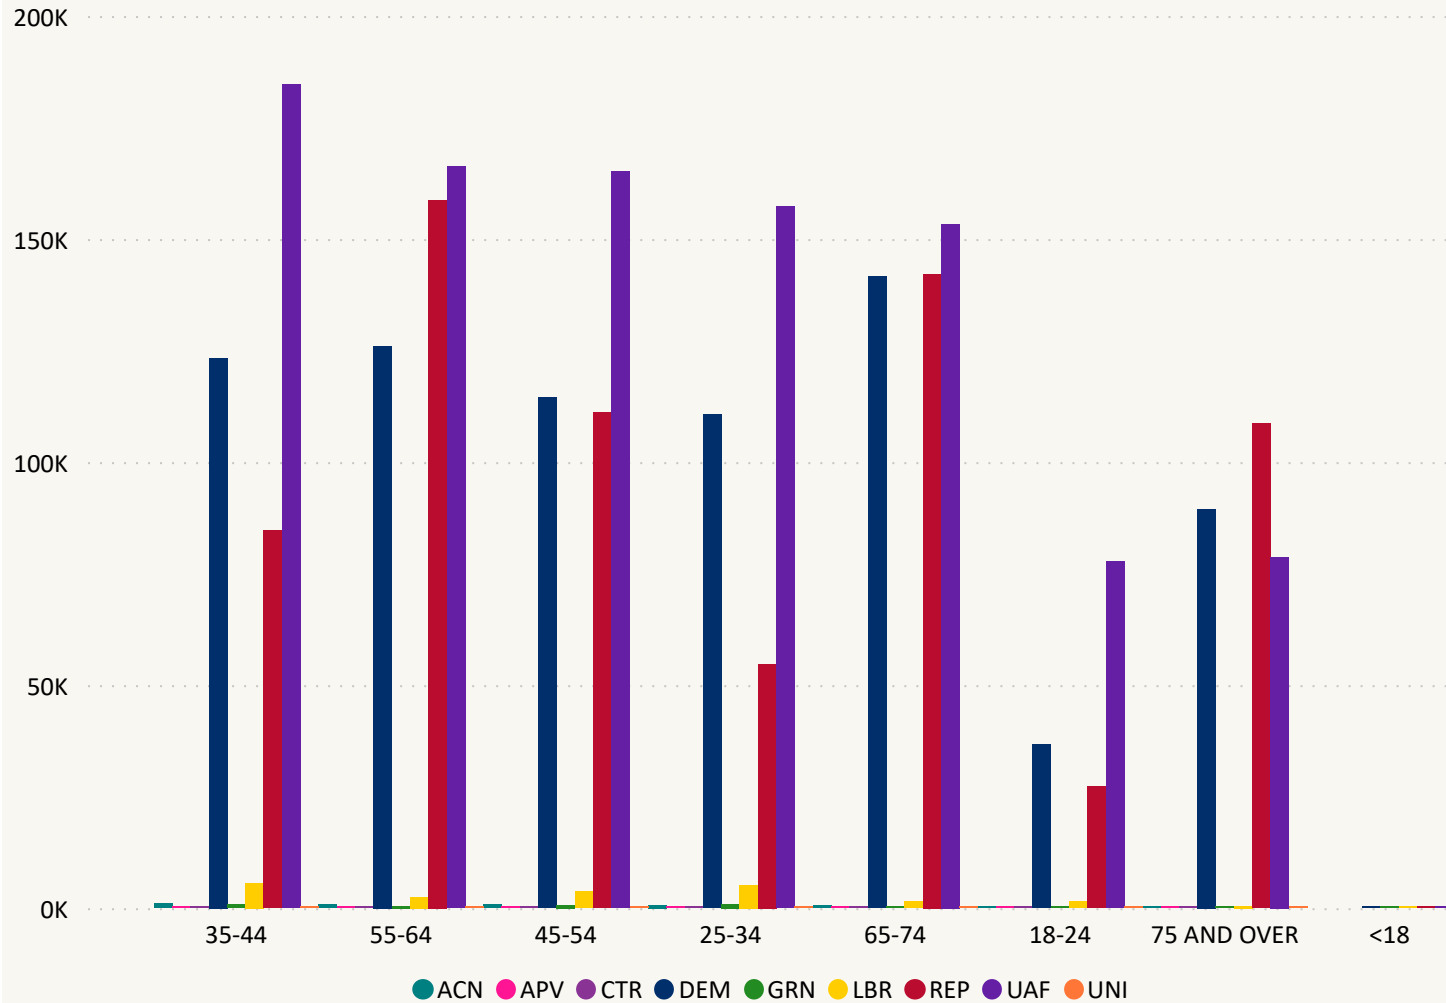

Ballot Type Returned by Gender

Total Ballots Returned

(as of 11:59 PM, November 8, 2022)

2,444,585

November 9, 2022
Election Day Reporting

Ballot Type Returned by Age Range