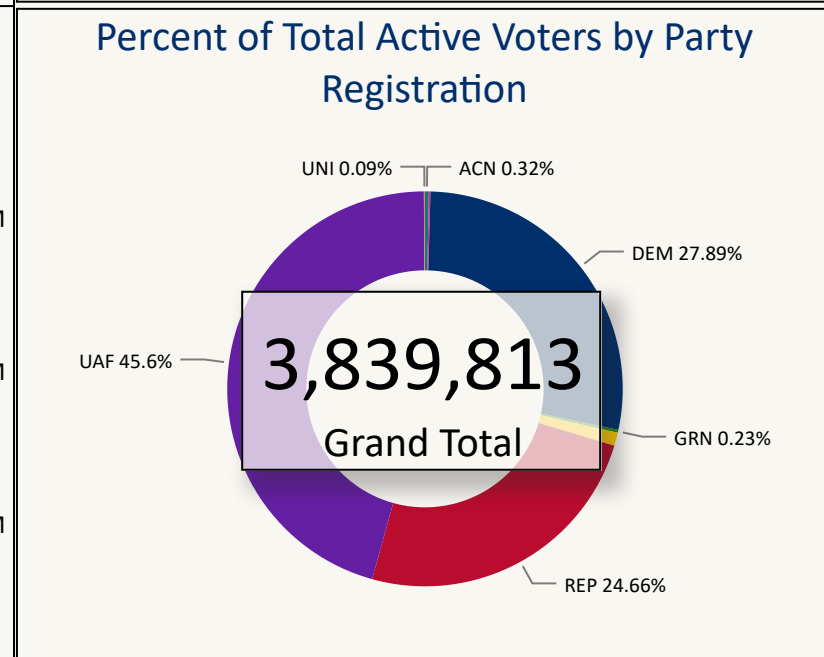

# Total Ballots Returned

(as of 11:59 PM, November 8, 2022)

## 2,444,585

**November 9, 2022**  
Election Day Reporting