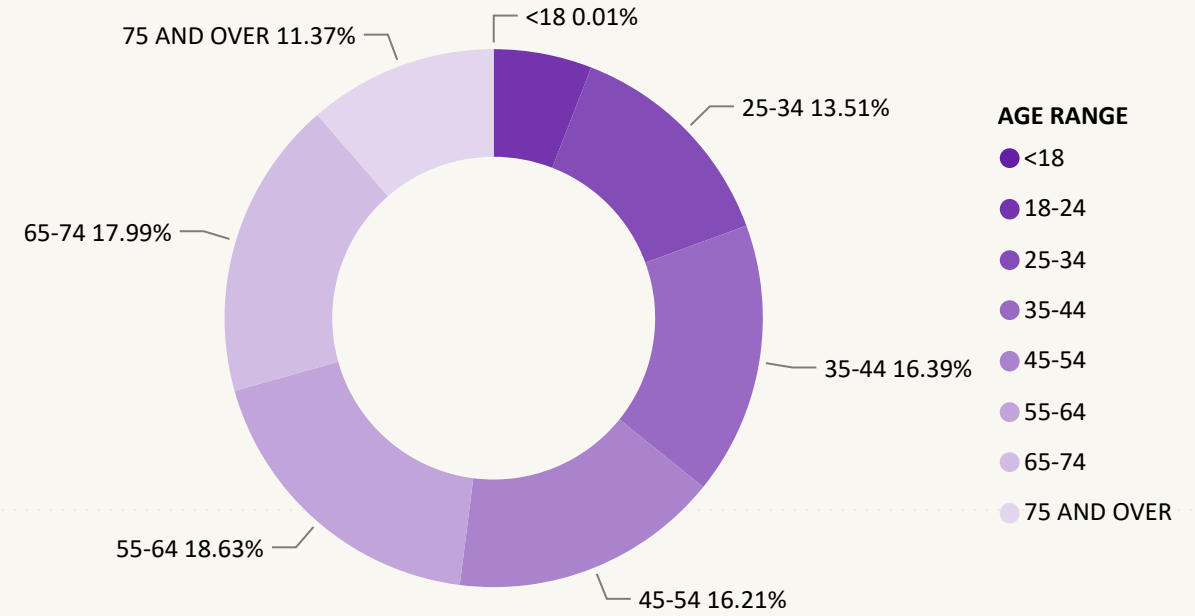

# Total Ballots Returned

(as of 11:59 PM, November 8, 2022)

## 2,444,585

November 9, 2022  
Election Day Reporting

Ballot Type Returned by Age Range

Ballot Type Returned by Gender

## 2,444,585

**November 9, 2022**  
Election Day Reporting

Ballots Returned by Age Range

Ballots Returned by Gender/Age Range