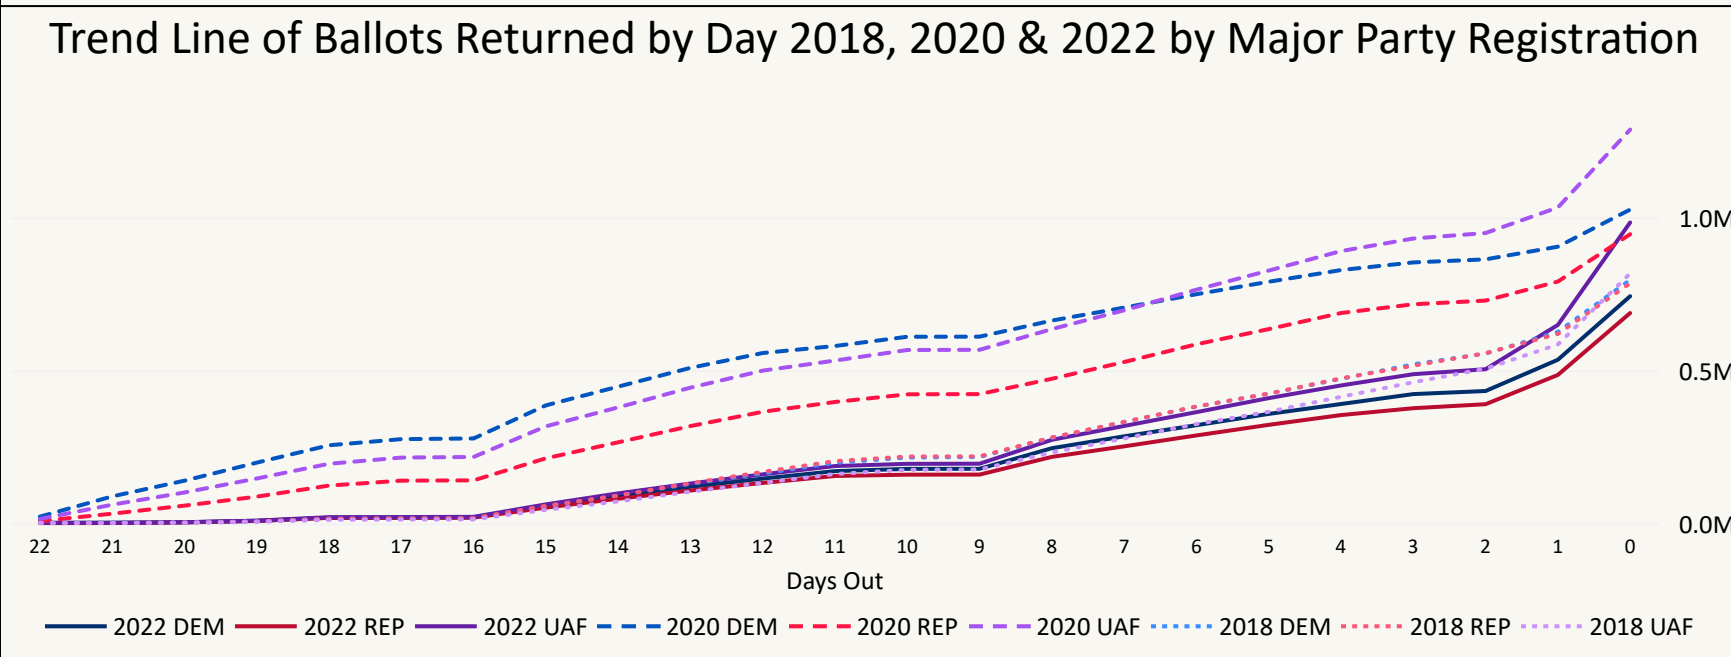

# Total Ballots Returned

(as of 11:59 PM, November 8, 2022)

## 2,444,585

**November 9, 2022**  
Election Day Reporting