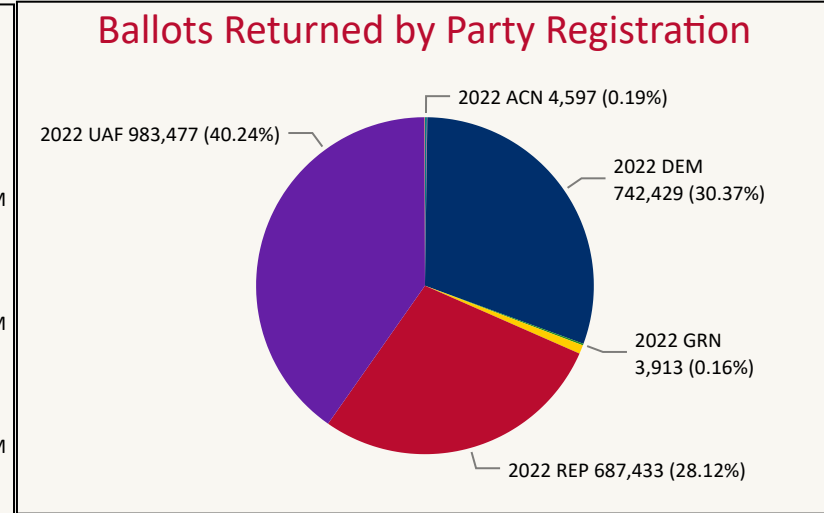

# Total Ballots Returned

(as of 11:59 PM, November 8, 2022)

## 2,444,585

**November 9, 2022**  
Election Day Reporting