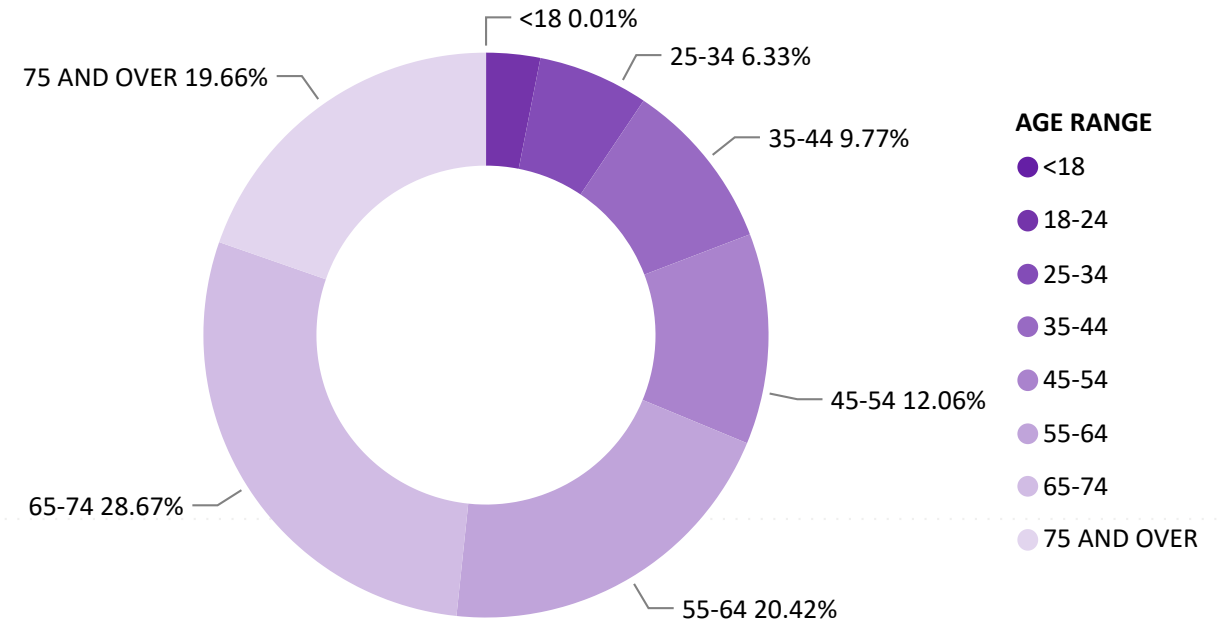

Total Ballots Returned

(as of October 31, 2021)

755,631

November 1, 2021

2 Days Out from Election Day

Ballots Returned 8 Days Out by Major Party Registration

Ballots Returned by Party Registration

Trend Line of Ballots Returned by Day 2017, 2019 & 2021 by Major Party Registration

38,948	2,148	75,960	2,581	762	659	51,264	13,108	4,983	318
Adams	Alamosa	Arapahoe	Archuleta	Baca	Bent	Boulder	Broomfield	Chaffee	Cheyenne
1,766	1,224	685	455	1,407	5,549	53,793	395	69,009	7,801
Clear Creek	Conejos	Costilla	Crowley	Custer	Delta	Denver	Dolores	Douglas	Eagle
89,145	4,484	7,654	7,691	917	2,777	2,629	298	1,627	329
El Paso	Elbert	Fremont	Garfield	Gilpin	Grand	Gunnison	Hinsdale	Huerfano	Jackson
93,899	320	1,024	11,517	849	59,910	2,563	893	3,580	28,102
Jefferson	Kiowa	Kit Carson	La Plata	Lake	Larimer	Las Animas	Lincoln	Logan	Mesa
339	1,694	4,881	8,277	4,080	2,907	1,209	3,147	601	2,999
Mineral	Moffat	Montezuma	Montrose	Morgan	Otero	Ouray	Park	Phillips	Pitkin
1,965	16,844	1,092	2,025	4,845	974	195	1,227	553	4,182
Prowers	Pueblo	Rio Blanco	Rio Grande	Routt	Saguache	San Juan	San Miguel	Sedgwick	Summit
4,263	915	31,839	1,555						
Teller	Washington	Weld	Yuma						

Total Ballots Returned

(as of October 31, 2021)

755,631

November 1, 2021

2 Days Out from Election Day

Ballots Returned by Age Range

Ballots Returned by Gender/Age Range