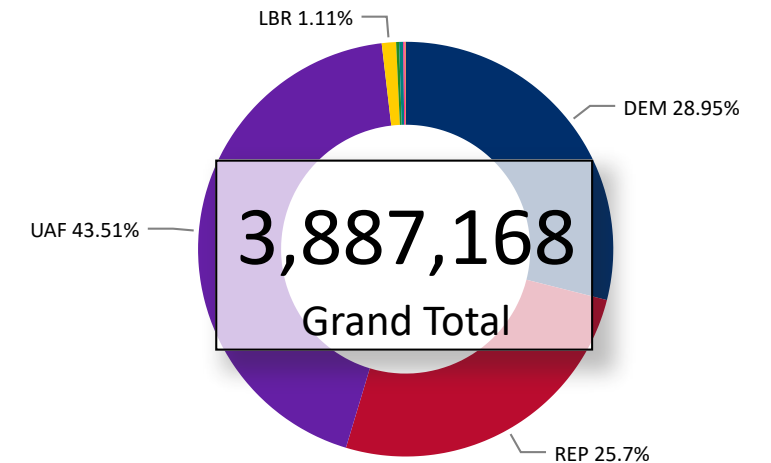

Total Ballots Returned

(as of October 31, 2021)

755,631

November 1, 2021

2 Days Out from Election Day

Ballots Returned 8 Days Out by Major Party Registration

Ballots Returned by Party Registration

Trend Line of Ballots Returned by Day 2017, 2019 & 2021 by Major Party Registration

Percent of Total Active Voters by Party Registration

Total Ballots Returned

(as of October 31, 2021)

2021 Coordinated Election Ballot Return Reporting: by County

755,631

November 1, 2021
2 Days Out from Election Day

38,948	2,148	75,960	2,581	762	659	51,264	13,108	4,983	318
Adams	Alamosa	Arapahoe	Archuleta	Baca	Bent	Boulder	Broomfield	Chaffee	Cheyenne
1,766	1,224	685	455	1,407	5,549	53,793	395	69,009	7,801
Clear Creek	Conejos	Costilla	Crowley	Custer	Delta	Denver	Dolores	Douglas	Eagle
89,145	4,484	7,654	7,691	917	2,777	2,629	298	1,627	329
El Paso	Elbert	Fremont	Garfield	Gilpin	Grand	Gunnison	Hinsdale	Huerfano	Jackson
93,899	320	1,024	11,517	849	59,910	2,563	893	3,580	28,102
Jefferson	Kiowa	Kit Carson	La Plata	Lake	Larimer	Las Animas	Lincoln	Logan	Mesa
339	1,694	4,881	8,277	4,080	2,907	1,209	3,147	601	2,999
Mineral	Moffat	Montezuma	Montrose	Morgan	Otero	Ouray	Park	Phillips	Pitkin
1,965	16,844	1,092	2,025	4,845	974	195	1,227	553	4,182
Prowers	Pueblo	Rio Blanco	Rio Grande	Routt	Saguache	San Juan	San Miguel	Sedgwick	Summit
4,263	915	31,839	1,555						
Teller	Washington	Weld	Yuma						