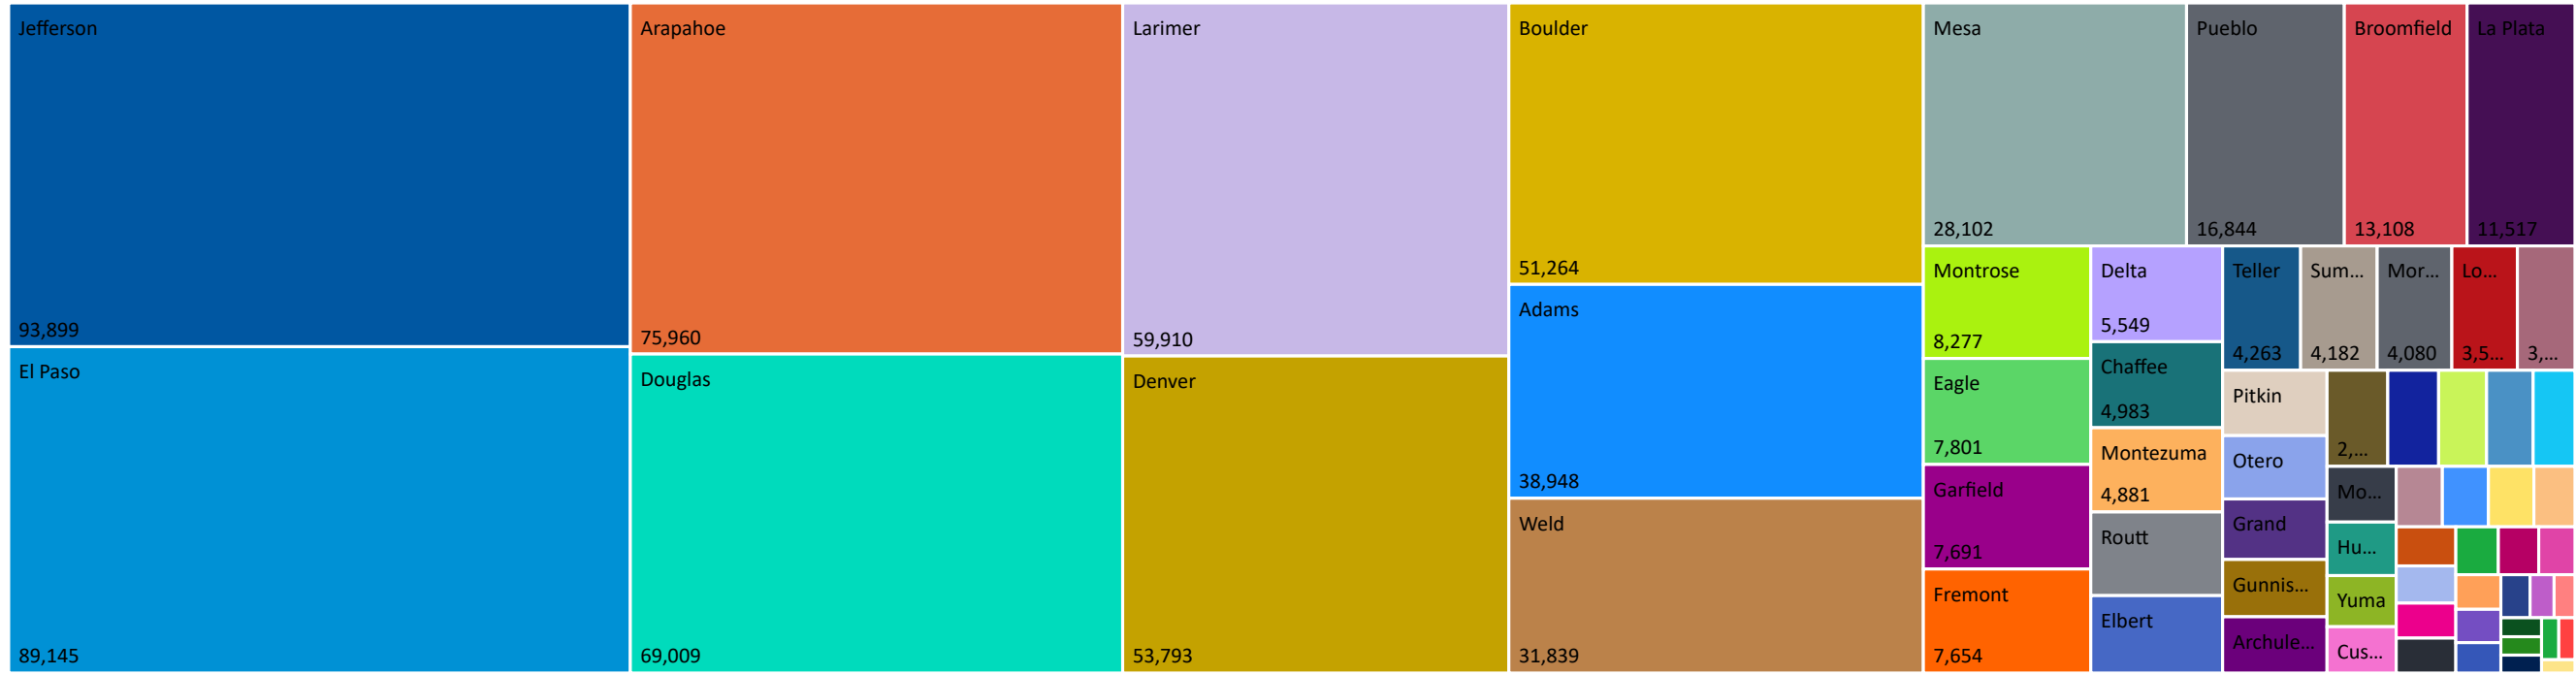

Total Ballots Returned

(as of October 31, 2021)

755,631

November 1, 2021

2 Days Out from Election Day

Ballots Returned 8 Days Out by Major Party Registration

Ballots Returned by Party Registration

Trend Line of Ballots Returned by Day 2017, 2019 & 2021 by Major Party Registration

Percent of Total Active Voters by Party Registration

Total Ballots Returned

(as of October 31, 2021)

2021 Coordinated Election Ballot Return Reporting: by County

755,631

November 1, 2021
2 Days Out from Election Day

38,948	2,148	75,960	2,581	762	659	51,264	13,108	4,983	318
Adams	Alamosa	Arapahoe	Archuleta	Baca	Bent	Boulder	Broomfield	Chaffee	Cheyenne
1,766	1,224	685	455	1,407	5,549	53,793	395	69,009	7,801
Clear Creek	Conejos	Costilla	Crowley	Custer	Delta	Denver	Dolores	Douglas	Eagle
89,145	4,484	7,654	7,691	917	2,777	2,629	298	1,627	329
El Paso	Elbert	Fremont	Garfield	Gilpin	Grand	Gunnison	Hinsdale	Huerfano	Jackson
93,899	320	1,024	11,517	849	59,910	2,563	893	3,580	28,102
Jefferson	Kiowa	Kit Carson	La Plata	Lake	Larimer	Las Animas	Lincoln	Logan	Mesa
339	1,694	4,881	8,277	4,080	2,907	1,209	3,147	601	2,999
Mineral	Moffat	Montezuma	Montrose	Morgan	Otero	Ouray	Park	Phillips	Pitkin
1,965	16,844	1,092	2,025	4,845	974	195	1,227	553	4,182
Prowers	Pueblo	Rio Blanco	Rio Grande	Routt	Saguache	San Juan	San Miguel	Sedgwick	Summit
4,263	915	31,839	1,555						
Teller	Washington	Weld	Yuma						