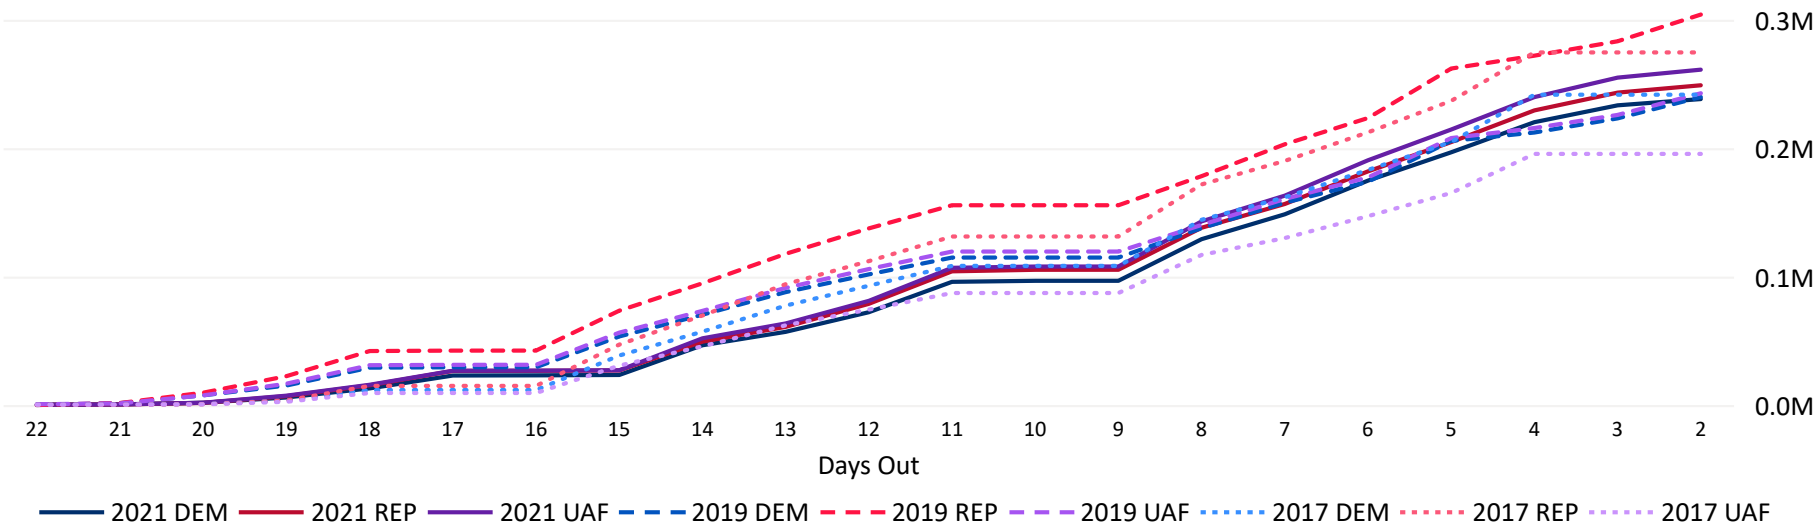

Total Ballots Returned

(as of October 31, 2021)

755,631

November 1, 2021

2 Days Out from Election Day

Ballots Returned 8 Days Out by Major Party Registration

Ballots Returned by Party Registration

Trend Line of Ballots Returned by Day 2017, 2019 & 2021 by Major Party Registration

Percent of Total Active Voters by Party Registration

Total Ballots Returned

(as of October 31, 2021)

2021 Coordinated Election Ballot Return Reporting: by County

755,631

November 1, 2021
2 Days Out from Election Day