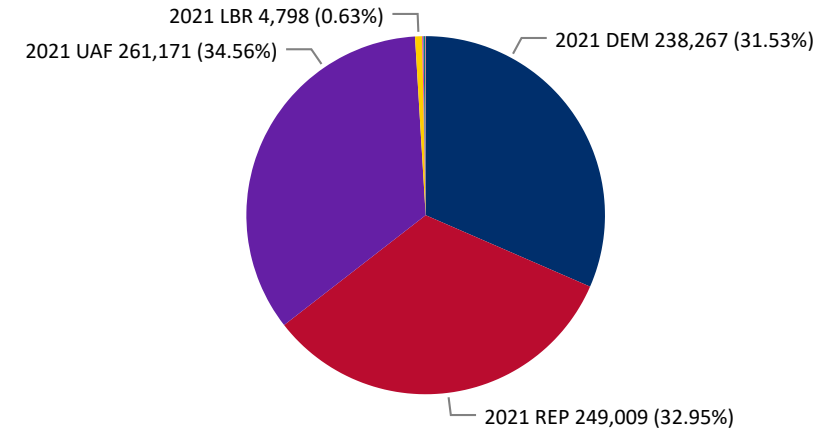

Total Ballots Returned

(as of October 31, 2021)

755,631

November 1, 2021

2 Days Out from Election Day

Ballots Returned 8 Days Out by Major Party Registration

Ballots Returned by Party Registration

Trend Line of Ballots Returned by Day 2017, 2019 & 2021 by Major Party Registration

Percent of Total Active Voters by Party Registration

Total Ballots Returned

(as of October 31, 2021)

2021 Coordinated Election Ballot Return Reporting: by County

755,631

November 1, 2021
2 Days Out from Election Day