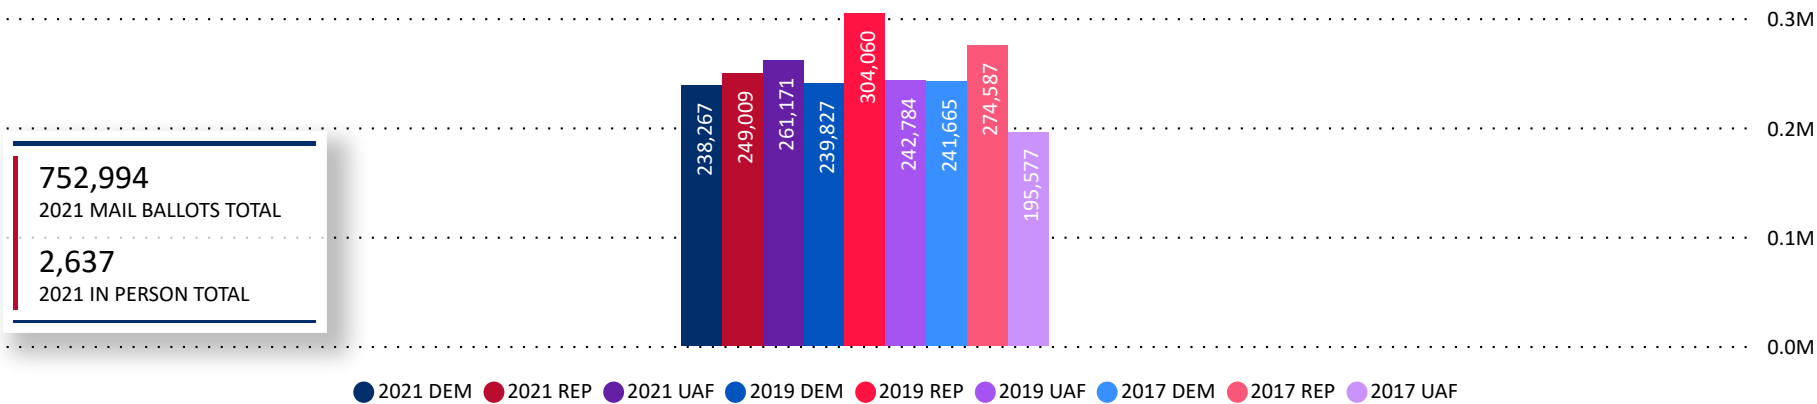

Total Ballots Returned

(as of October 31, 2021)

755,631

November 1, 2021

2 Days Out from Election Day

Ballots Returned 8 Days Out by Major Party Registration

Ballots Returned by Party Registration

Trend Line of Ballots Returned by Day 2017, 2019 & 2021 by Major Party Registration

Percent of Total Active Voters by Party Registration

Total Ballots Returned

(as of October 31, 2021)

2021 Coordinated Election Ballot Return Reporting: by County

755,631

November 1, 2021
2 Days Out from Election Day