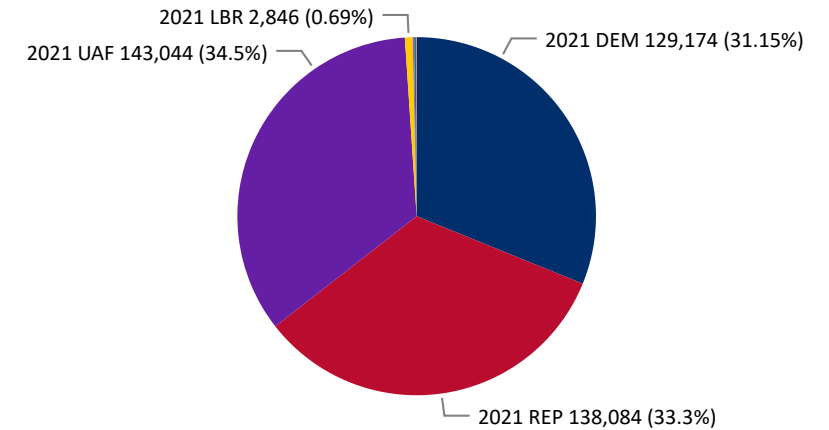

Total Ballots Returned

(as of October 25, 2021)

414,669

October 26, 2021

8 Days Out from Election Day

Ballots Returned 8 Days Out by Major Party Registration

Ballots Returned by Party Registration

Trend Line of Ballots Returned by Day 2017, 2019 & 2021 by Major Party Registration

Percent of Total Active Voters by Party Registration

Total Ballots Returned

(as of October 25, 2021)

October 26, 2021

2021 Coordinated Election Ballot Return Reporting: by County

414,669

8 Days Out from Election Day