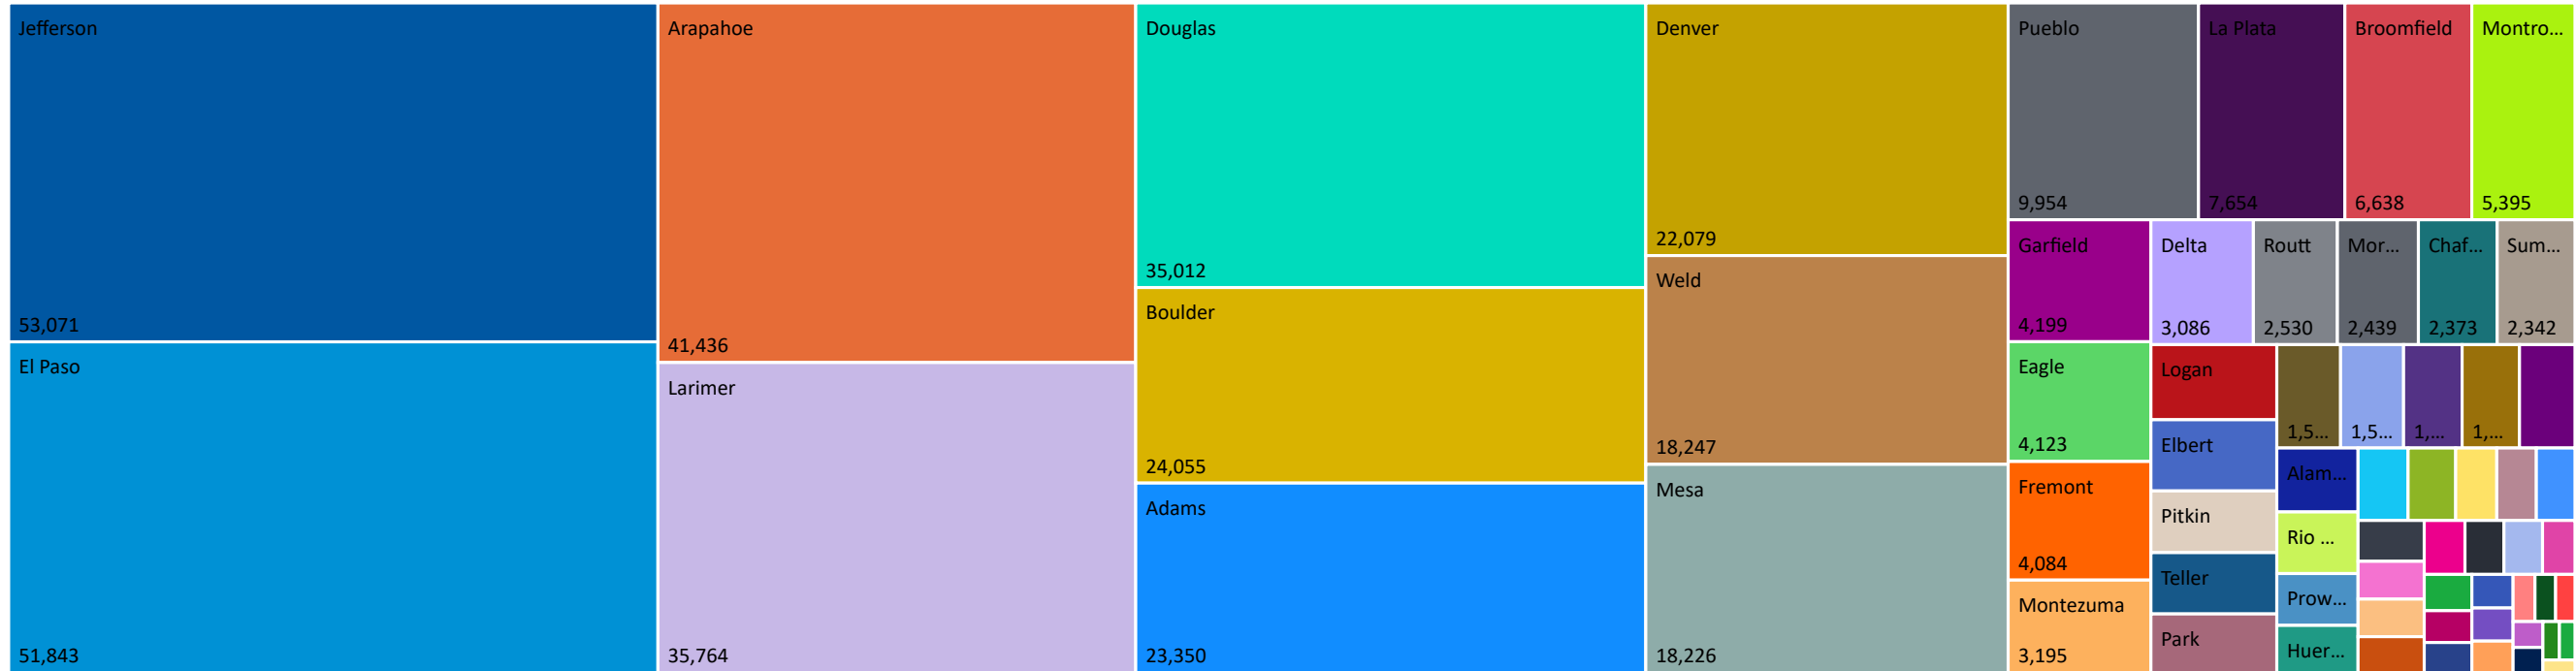

Total Ballots Returned

(as of October 25, 2021)

414,669

October 26, 2021

8 Days Out from Election Day

Ballots Returned 8 Days Out by Major Party Registration

Ballots Returned by Party Registration

Trend Line of Ballots Returned by Day 2017, 2019 & 2021 by Major Party Registration

Percent of Total Active Voters by Party Registration

Total Ballots Returned

(as of October 25, 2021)

October 26, 2021

2021 Coordinated Election Ballot Return Reporting: by County

414,669

8 Days Out from Election Day

23,350	1,253	41,436	1,383	422	329	24,055	6,638	2,373	144
Adams	Alamosa	Arapahoe	Archuleta	Baca	Bent	Boulder	Broomfield	Chaffee	Cheyenne
874	675	316	186	603	3,086	22,079	249	35,012	4,123
Clear Creek	Conejos	Costilla	Crowley	Custer	Delta	Denver	Dolores	Douglas	Eagle
51,843	2,162	4,084	4,199	530	1,459	1,431	220	931	153
El Paso	Elbert	Fremont	Garfield	Gilpin	Grand	Gunnison	Hinsdale	Huerfano	Jackson
53,071	183	578	7,654	366	35,764	1,590	417	2,281	18,226
Jefferson	Kiowa	Kit Carson	La Plata	Lake	Larimer	Las Animas	Lincoln	Logan	Mesa
235	652	3,195	5,395	2,439	1,571	718	1,790	334	1,873
Mineral	Moffat	Montezuma	Montrose	Morgan	Otero	Ouray	Park	Phillips	Pitkin
1,016	9,954	600	1,207	2,530	502	100	691	349	2,342
Prowers	Pueblo	Rio Blanco	Rio Grande	Routt	Saguache	San Juan	San Miguel	Sedgwick	Summit
1,862	507	18,247	832						
Teller	Washington	Weld	Yuma						

Total Ballots Returned

(as of October 25, 2021)

414,669

October 26, 2021

8 Days Out from Election Day

Ballot Type Returned by Age Range

Ballot Type Returned by Gender

Total Ballots Returned