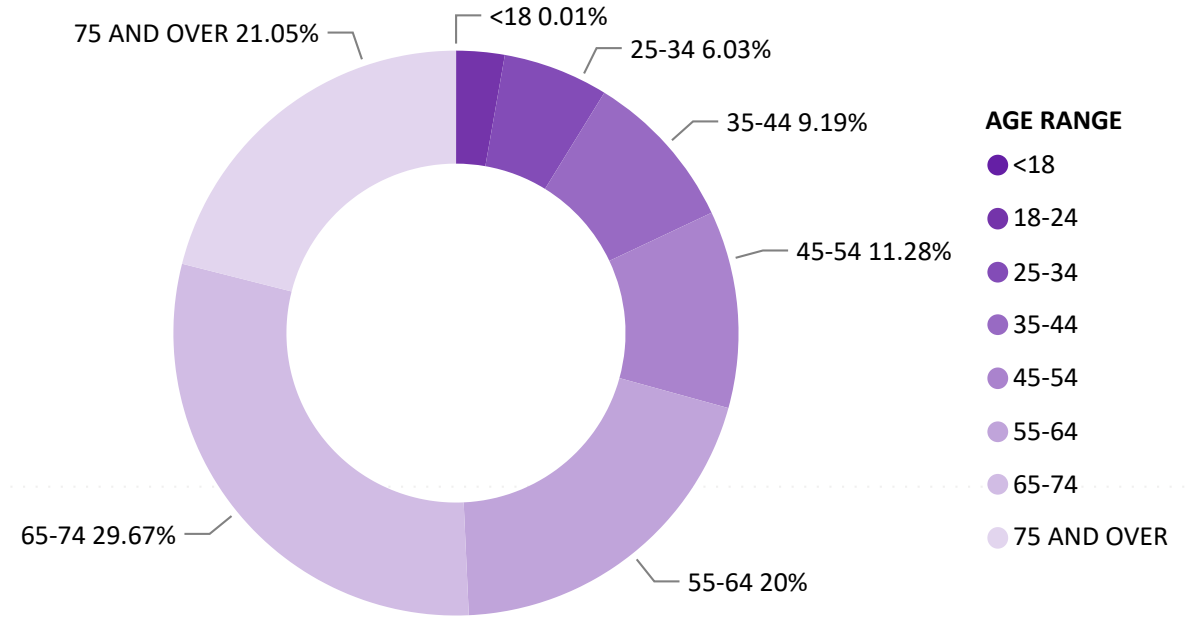

Total Ballots Returned

(as of October 25, 2021)

414,669

October 26, 2021

8 Days Out from Election Day

Ballot Type Returned by Age Range

Ballot Type Returned by Gender

Total Ballots Returned

(as of October 25, 2021)

414,669

October 26, 2021

8 Days Out from Election Day

Ballots Returned by Age Range

Ballots Returned by Gender/Age Range