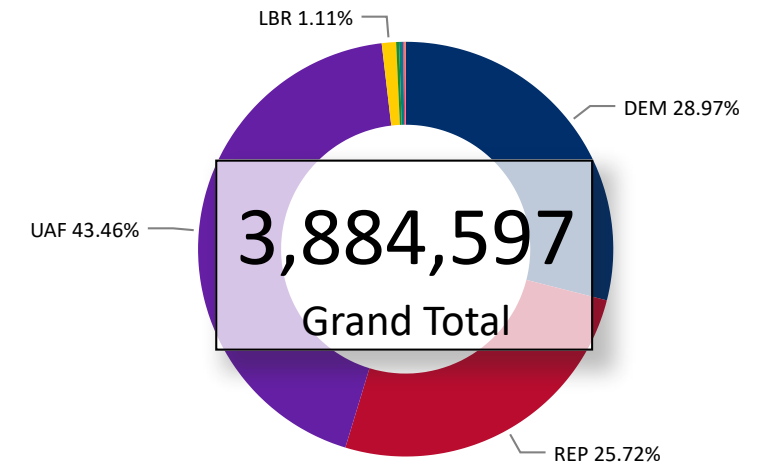

Total Ballots Returned

(as of October 25, 2021)

414,669

October 26, 2021

8 Days Out from Election Day

Ballots Returned 8 Days Out by Major Party Registration

Ballots Returned by Party Registration

Trend Line of Ballots Returned by Day 2017, 2019 & 2021 by Major Party Registration

Percent of Total Active Voters by Party Registration

Total Ballots Returned

(as of October 25, 2021)

October 26, 2021

2021 Coordinated Election Ballot Return Reporting: by County

414,669

8 Days Out from Election Day

23,350	1,253	41,436	1,383	422	329	24,055	6,638	2,373	144
Adams	Alamosa	Arapahoe	Archuleta	Baca	Bent	Boulder	Broomfield	Chaffee	Cheyenne
874	675	316	186	603	3,086	22,079	249	35,012	4,123
Clear Creek	Conejos	Costilla	Crowley	Custer	Delta	Denver	Dolores	Douglas	Eagle
51,843	2,162	4,084	4,199	530	1,459	1,431	220	931	153
El Paso	Elbert	Fremont	Garfield	Gilpin	Grand	Gunnison	Hinsdale	Huerfano	Jackson
53,071	183	578	7,654	366	35,764	1,590	417	2,281	18,226
Jefferson	Kiowa	Kit Carson	La Plata	Lake	Larimer	Las Animas	Lincoln	Logan	Mesa
235	652	3,195	5,395	2,439	1,571	718	1,790	334	1,873
Mineral	Moffat	Montezuma	Montrose	Morgan	Otero	Ouray	Park	Phillips	Pitkin
1,016	9,954	600	1,207	2,530	502	100	691	349	2,342
Prowers	Pueblo	Rio Blanco	Rio Grande	Routt	Saguache	San Juan	San Miguel	Sedgwick	Summit
1,862	507	18,247	832						
Teller	Washington	Weld	Yuma						