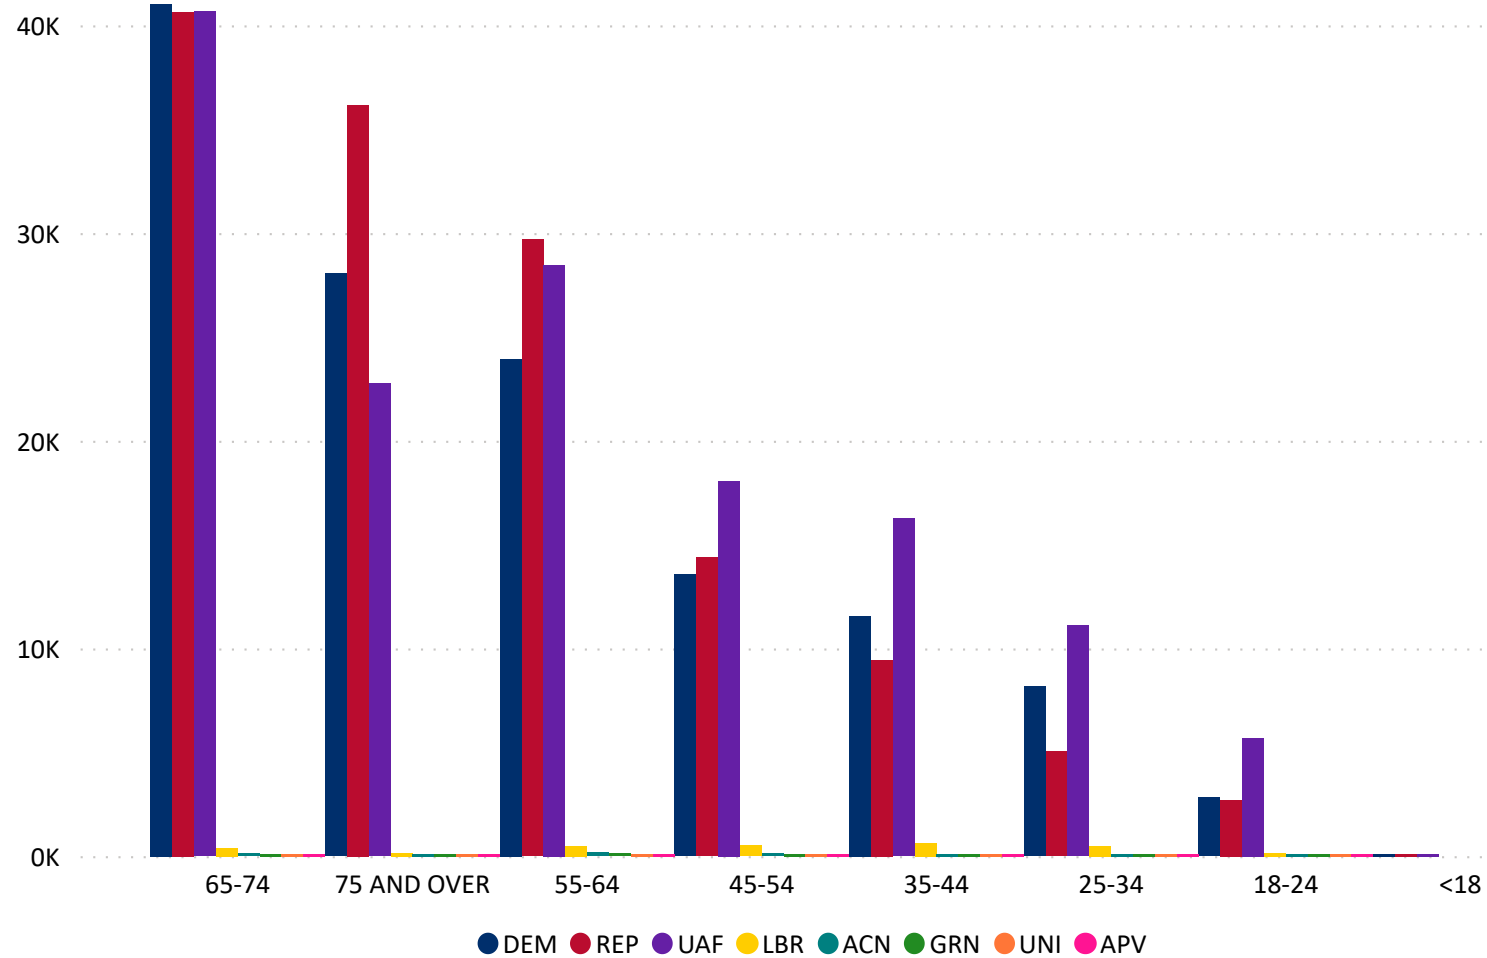

Total Ballots Returned

(as of October 25, 2021)

414,669

October 26, 2021

8 Days Out from Election Day

Ballots Returned 8 Days Out by Major Party Registration

Ballots Returned by Party Registration

Trend Line of Ballots Returned by Day 2017, 2019 & 2021 by Major Party Registration

23,350	1,253	41,436	1,383	422	329	24,055	6,638	2,373	144
Adams	Alamosa	Arapahoe	Archuleta	Baca	Bent	Boulder	Broomfield	Chaffee	Cheyenne
874	675	316	186	603	3,086	22,079	249	35,012	4,123
Clear Creek	Conejos	Costilla	Crowley	Custer	Delta	Denver	Dolores	Douglas	Eagle
51,843	2,162	4,084	4,199	530	1,459	1,431	220	931	153
El Paso	Elbert	Fremont	Garfield	Gilpin	Grand	Gunnison	Hinsdale	Huerfano	Jackson
53,071	183	578	7,654	366	35,764	1,590	417	2,281	18,226
Jefferson	Kiowa	Kit Carson	La Plata	Lake	Larimer	Las Animas	Lincoln	Logan	Mesa
235	652	3,195	5,395	2,439	1,571	718	1,790	334	1,873
Mineral	Moffat	Montezuma	Montrose	Morgan	Otero	Ouray	Park	Phillips	Pitkin
1,016	9,954	600	1,207	2,530	502	100	691	349	2,342
Prowers	Pueblo	Rio Blanco	Rio Grande	Routt	Saguache	San Juan	San Miguel	Sedgwick	Summit
1,862	507	18,247	832						
Teller	Washington	Weld	Yuma						

Total Ballots Returned

(as of October 25, 2021)

414,669

October 26, 2021

8 Days Out from Election Day

Ballot Type Returned by Age Range

Ballot Type Returned by Gender

Total Ballots Returned

(as of October 25, 2021)

414,669

October 26, 2021

8 Days Out from Election Day

Ballots Returned by Age Range

Ballots Returned by Gender/Age Range