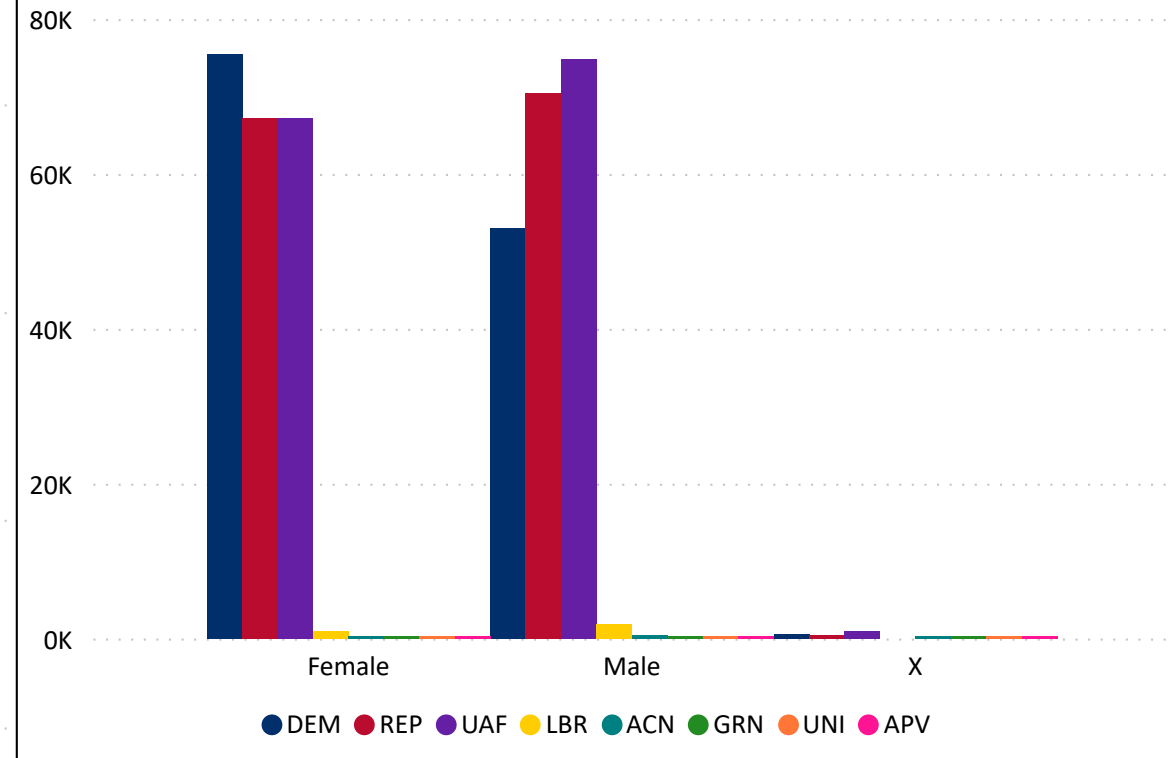

Total Ballots Returned

(as of October 25, 2021)

414,669

October 26, 2021

8 Days Out from Election Day

Ballots Returned 8 Days Out by Major Party Registration

Ballots Returned by Party Registration

Trend Line of Ballots Returned by Day 2017, 2019 & 2021 by Major Party Registration

23,350	1,253	41,436	1,383	422	329	24,055	6,638	2,373	144
Adams	Alamosa	Arapahoe	Archuleta	Baca	Bent	Boulder	Broomfield	Chaffee	Cheyenne
874	675	316	186	603	3,086	22,079	249	35,012	4,123
Clear Creek	Conejos	Costilla	Crowley	Custer	Delta	Denver	Dolores	Douglas	Eagle
51,843	2,162	4,084	4,199	530	1,459	1,431	220	931	153
El Paso	Elbert	Fremont	Garfield	Gilpin	Grand	Gunnison	Hinsdale	Huerfano	Jackson
53,071	183	578	7,654	366	35,764	1,590	417	2,281	18,226
Jefferson	Kiowa	Kit Carson	La Plata	Lake	Larimer	Las Animas	Lincoln	Logan	Mesa
235	652	3,195	5,395	2,439	1,571	718	1,790	334	1,873
Mineral	Moffat	Montezuma	Montrose	Morgan	Otero	Ouray	Park	Phillips	Pitkin
1,016	9,954	600	1,207	2,530	502	100	691	349	2,342
Prowers	Pueblo	Rio Blanco	Rio Grande	Routt	Saguache	San Juan	San Miguel	Sedgwick	Summit
1,862	507	18,247	832						
Teller	Washington	Weld	Yuma						

Total Ballots Returned

(as of October 25, 2021)

414,669

October 26, 2021

8 Days Out from Election Day

Ballot Type Returned by Age Range

Ballot Type Returned by Gender

Total Ballots Returned

(as of October 25, 2021)

414,669

October 26, 2021

8 Days Out from Election Day

Ballots Returned by Age Range

Ballots Returned by Gender/Age Range