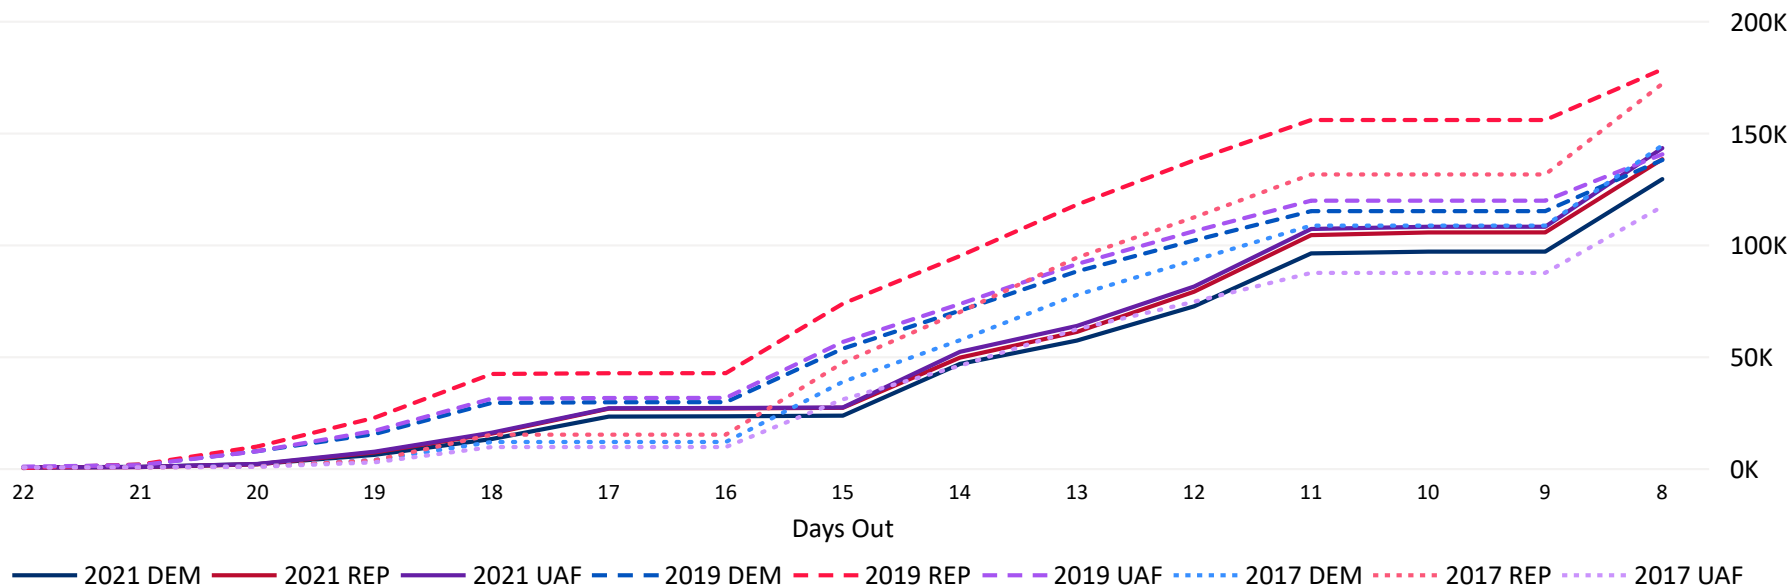

Total Ballots Returned

(as of October 25, 2021)

414,669

October 26, 2021

8 Days Out from Election Day

Ballots Returned 8 Days Out by Major Party Registration

Ballots Returned by Party Registration

Trend Line of Ballots Returned by Day 2017, 2019 & 2021 by Major Party Registration

Percent of Total Active Voters by Party Registration

Total Ballots Returned

(as of October 25, 2021)

October 26, 2021

2021 Coordinated Election Ballot Return Reporting: by County

414,669

8 Days Out from Election Day