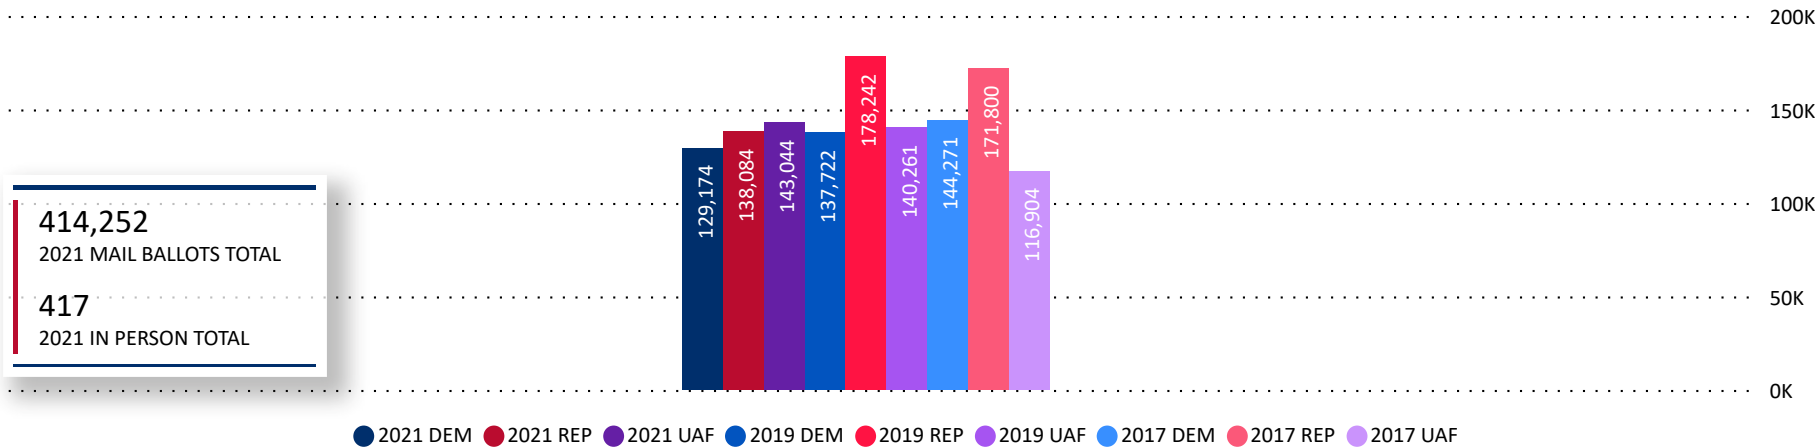

Total Ballots Returned

(as of October 25, 2021)

414,669

October 26, 2021

8 Days Out from Election Day

Ballots Returned 8 Days Out by Major Party Registration

Ballots Returned by Party Registration

Trend Line of Ballots Returned by Day 2017, 2019 & 2021 by Major Party Registration

Percent of Total Active Voters by Party Registration

Total Ballots Returned

(as of October 25, 2021)

October 26, 2021

2021 Coordinated Election Ballot Return Reporting: by County

414,669

8 Days Out from Election Day