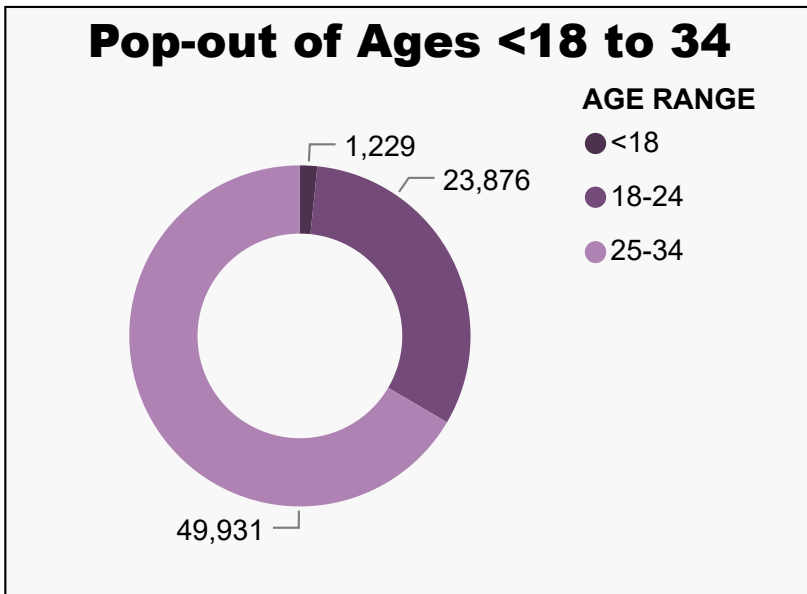

2020 State Primary Unaffiliated Voters

1,411,010
UAF - No Preference

7,819
UAF - DEM Preference

267
UAF - LBR Preference

2,660
UAF - REP Preference

Ballot Type Returned by Unaffiliated

Unaffiliated Preferences

193,901

UNAFFILIATED BALLOTS RETURNED

In Process Ballots

In Primary Elections, Unaffiliated voters who do not choose a party preference receive a packet of both major party ballots in the mail. In Process Ballots are those packets that have been returned, but have not yet been processed to determine which major party ballot was returned.

Colorado Secretary of State

2020 State Primary
 Ballot Returns by Gender/Age
 8 Days Out
 All totals as of June 22, 2020

Total Ballots Tabulated by Age Range

AGE RANGE ● <18 ● 18-24 ● 25-34 ● 35-44 ● 45-54 ● 55-64 ● 65-74 ● 75+