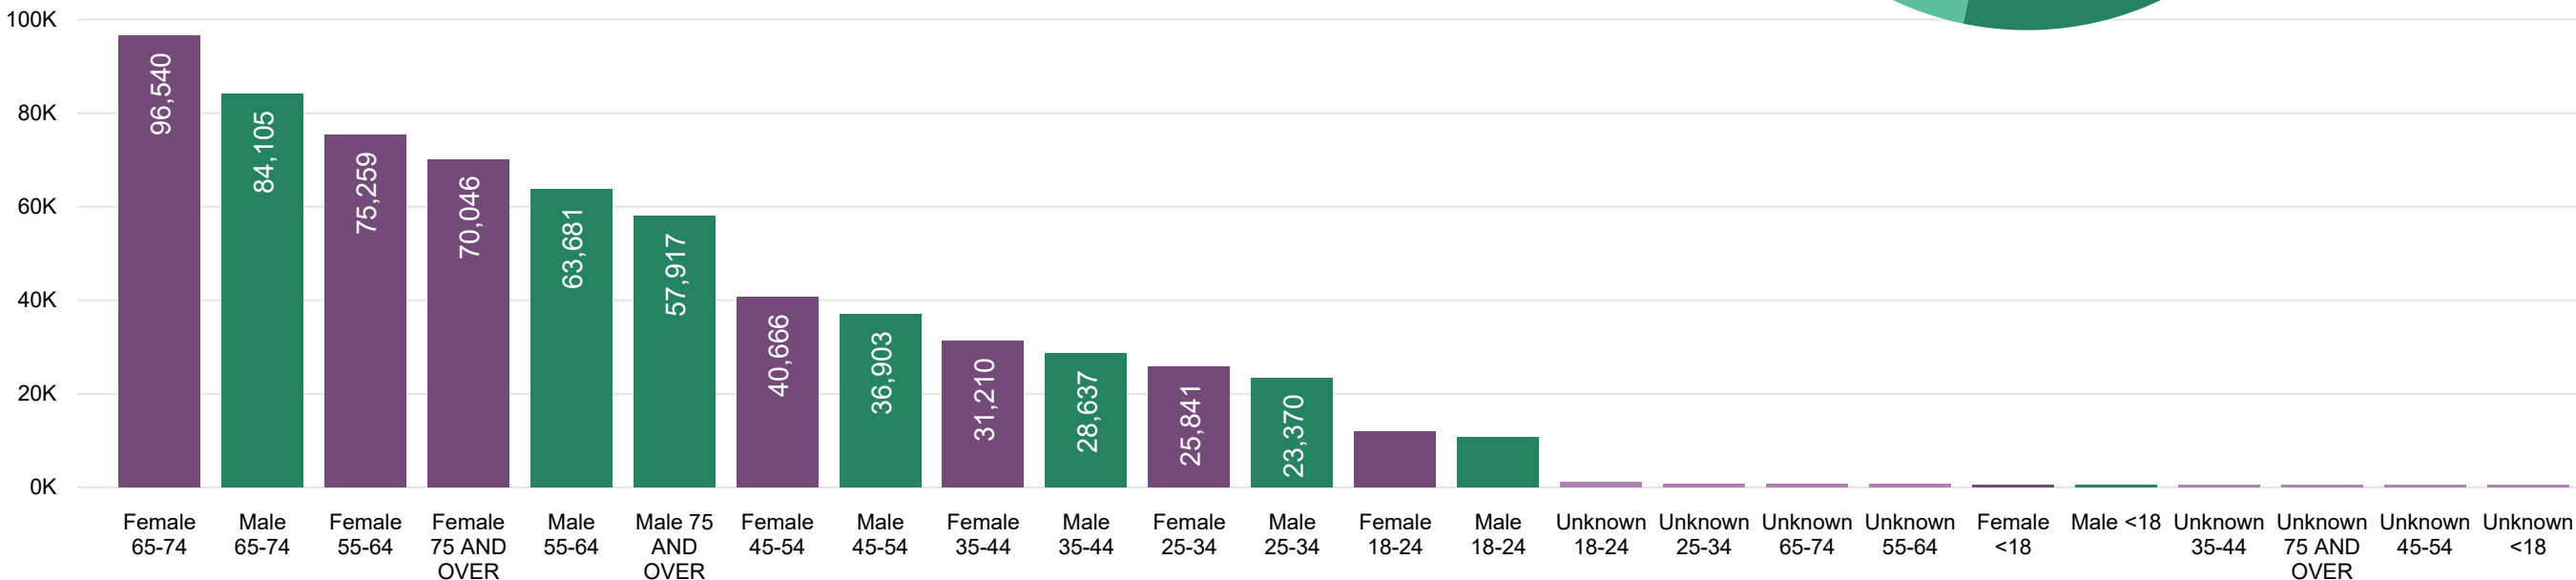

Colorado Secretary of State

2020 State Primary
 Ballot Returns by Gender/Age
 8 Days Out
 All totals as of June 22, 2020

Total Ballots Tabulated by Age Range

AGE RANGE ● <18 ● 18-24 ● 25-34 ● 35-44 ● 45-54 ● 55-64 ● 65-74 ● 75+

Total Ballots Tabulated by Gender/Age Range

Colorado Secretary of State

2020 State Primary

Ballot Returns by Gender/Age

8 Days Out

All totals as of June 22, 2020

Total Ballots Tabulated by Gender

DEM Total LBR Total REP Total IN PROCESS

Ballot Type Tabulated by Age Range

DEM Total LBR Total REP Total IN PROCESS