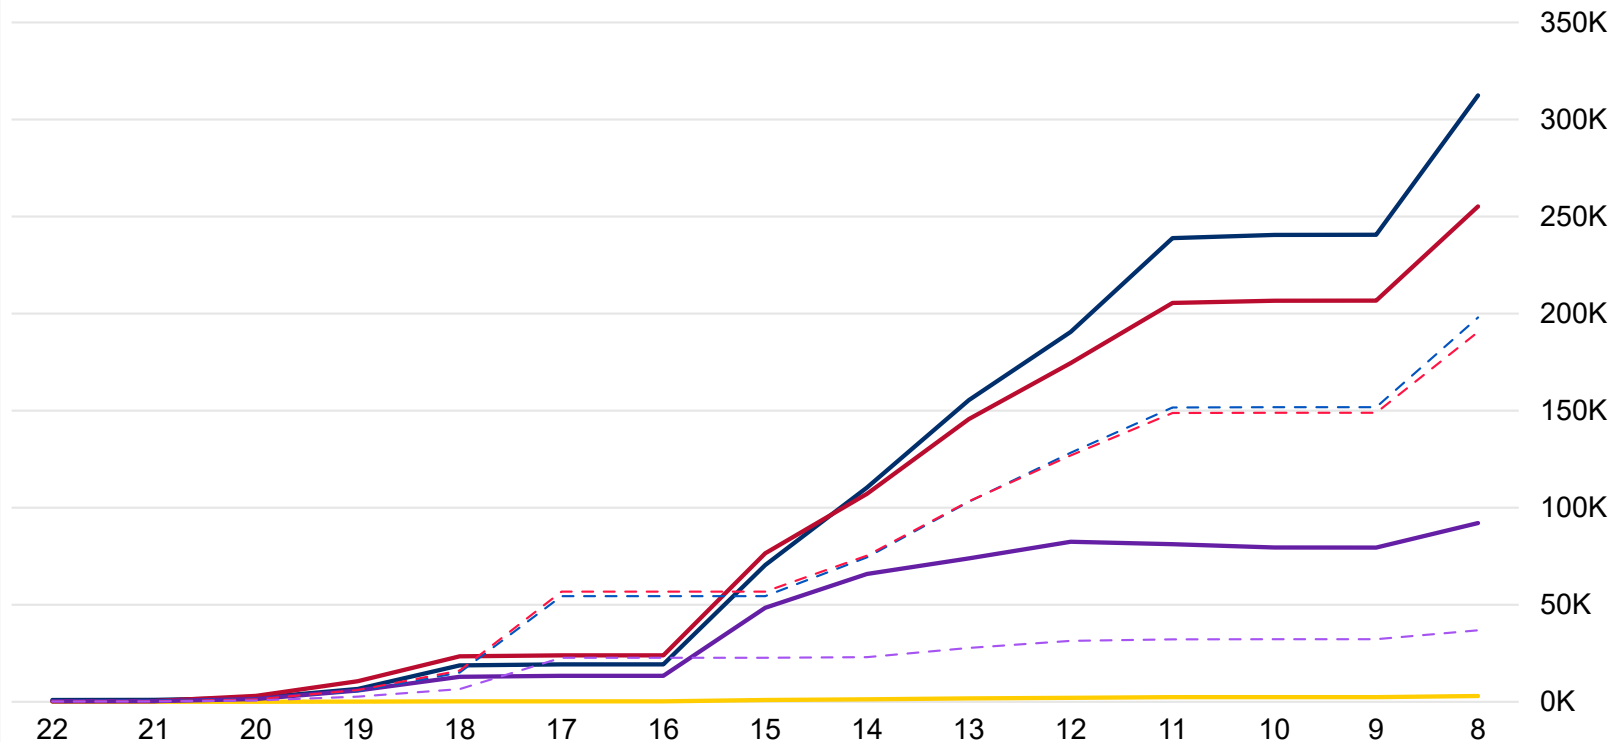

Colorado Secretary of State

662,694

TOTAL BALLOTS RETURNED

2020 State Primary

Ballot Return Reporting 8 Days Out
All totals as of June 22, 2020

Ballots Returned 8 Days Out

DEM REP LBR IN PROCESS

662,343
MAIL BALLOTS TOTAL
351
IN PERSON TOTAL

2020 State Primary Eligible Active Voters

State Primary Comparison Trend Line 2020 & 2018

DEM LBR REP IN PROCESS 2018 DEM 2018 REP 2018 IN PROCESS

Colorado Secretary of State

2020 State Primary

Unaffiliated Turnout 8 Days Out
All totals as of June 22, 2020

2020 State Primary Unaffiliated Voters

1,411,010
UAF - No Preference

7,819
UAF - DEM Preference

267
UAF - LBR Preference

2,660
UAF - REP Preference

Ballot Type Returned by Unaffiliated

Unaffiliated Preferences

193,901

UNAFFILIATED BALLOTS RETURNED

In Process Ballots

In Primary Elections, Unaffiliated voters who do not choose a party preference receive a packet of both major party ballots in the mail. In Process Ballots are those packets that have been returned, but have not yet been processed to determine which major party ballot was returned.