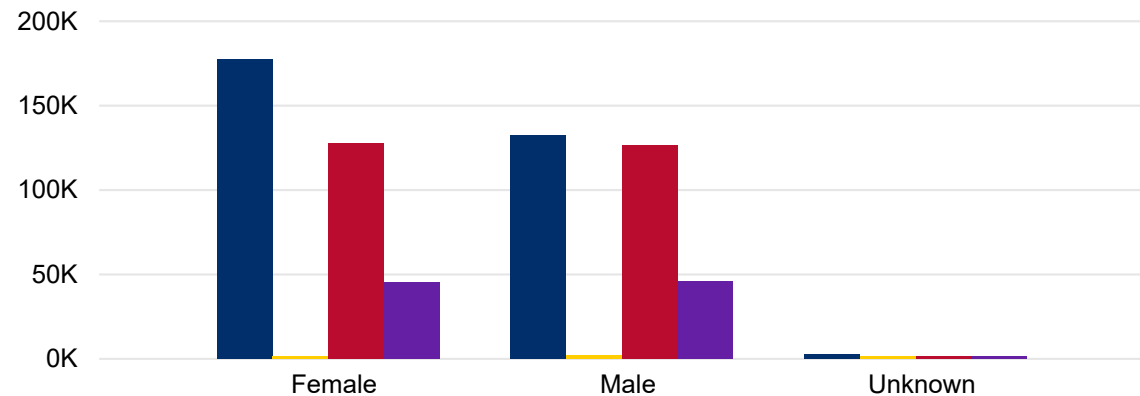

Colorado Secretary of State

2020 State Primary
 Ballot Returns by Gender/Age
 8 Days Out
 All totals as of June 22, 2020

Total Ballots Tabulated by Age Range

AGE RANGE ● <18 ● 18-24 ● 25-34 ● 35-44 ● 45-54 ● 55-64 ● 65-74 ● 75+

Total Ballots Tabulated by Gender/Age Range

Colorado Secretary of State

2020 State Primary

Ballot Returns by Gender/Age

8 Days Out

All totals as of June 22, 2020

Total Ballots Tabulated by Gender

DEM Total LBR Total REP Total IN PROCESS

Ballot Type Tabulated by Age Range

DEM Total LBR Total REP Total IN PROCESS