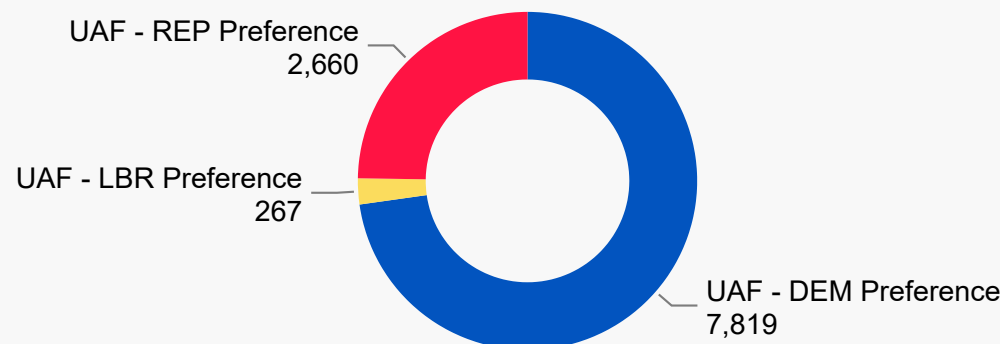

2020 State Primary Unaffiliated Voters

1,411,010
UAF - No Preference

7,819
UAF - DEM Preference

267
UAF - LBR Preference

2,660
UAF - REP Preference

Ballot Type Returned by Unaffiliated

Unaffiliated Preferences

193,901

UNAFFILIATED BALLOTS RETURNED

In Process Ballots

In Primary Elections, Unaffiliated voters who do not choose a party preference receive a packet of both major party ballots in the mail. In Process Ballots are those packets that have been returned, but have not yet been processed to determine which major party ballot was returned.

Colorado Secretary of State

2020 State Primary
 Ballot Returns by Gender/Age
 8 Days Out
 All totals as of June 22, 2020

Total Ballots Tabulated by Age Range

AGE RANGE ● <18 ● 18-24 ● 25-34 ● 35-44 ● 45-54 ● 55-64 ● 65-74 ● 75+