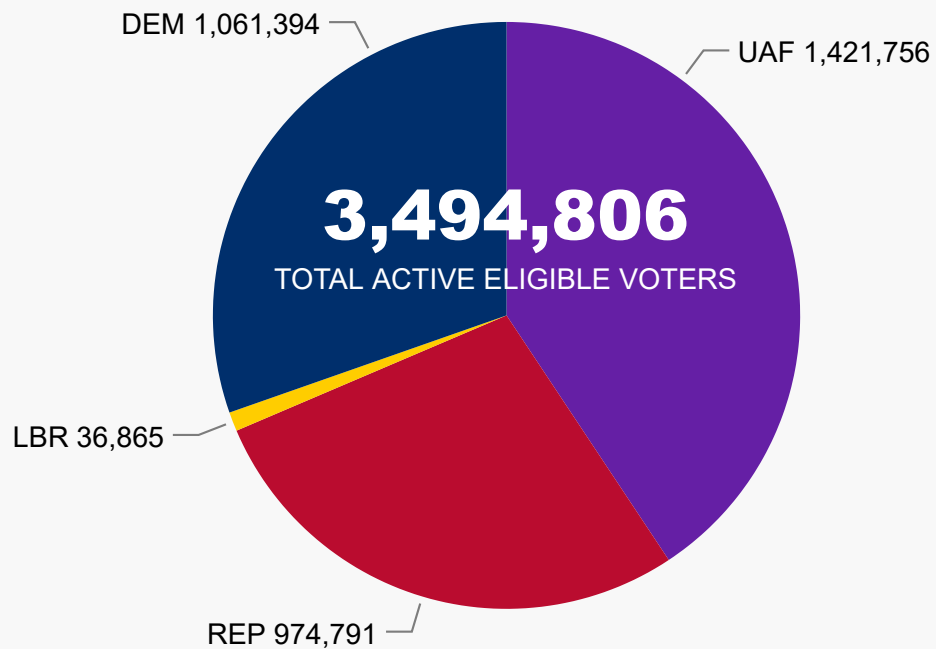

Colorado Secretary of State

662,694

TOTAL BALLOTS RETURNED

2020 State Primary

Ballot Return Reporting 8 Days Out
All totals as of June 22, 2020

Ballots Returned 8 Days Out

DEM REP LBR IN PROCESS

662,343
MAIL BALLOTS TOTAL
351
IN PERSON TOTAL

2020 State Primary Eligible Active Voters

State Primary Comparison Trend Line 2020 & 2018

DEM LBR REP IN PROCESS 2018 DEM 2018 REP 2018 IN PROCESS

Colorado Secretary of State

2020 State Primary

Unaffiliated Turnout 8 Days Out
All totals as of June 22, 2020

2020 State Primary Unaffiliated Voters

1,411,010
UAF - No Preference

7,819
UAF - DEM Preference

267
UAF - LBR Preference

2,660
UAF - REP Preference

Ballot Type Returned by Unaffiliated

Unaffiliated Preferences

193,901

UNAFFILIATED BALLOTS RETURNED

In Process Ballots

In Primary Elections, Unaffiliated voters who do not choose a party preference receive a packet of both major party ballots in the mail. In Process Ballots are those packets that have been returned, but have not yet been processed to determine which major party ballot was returned.