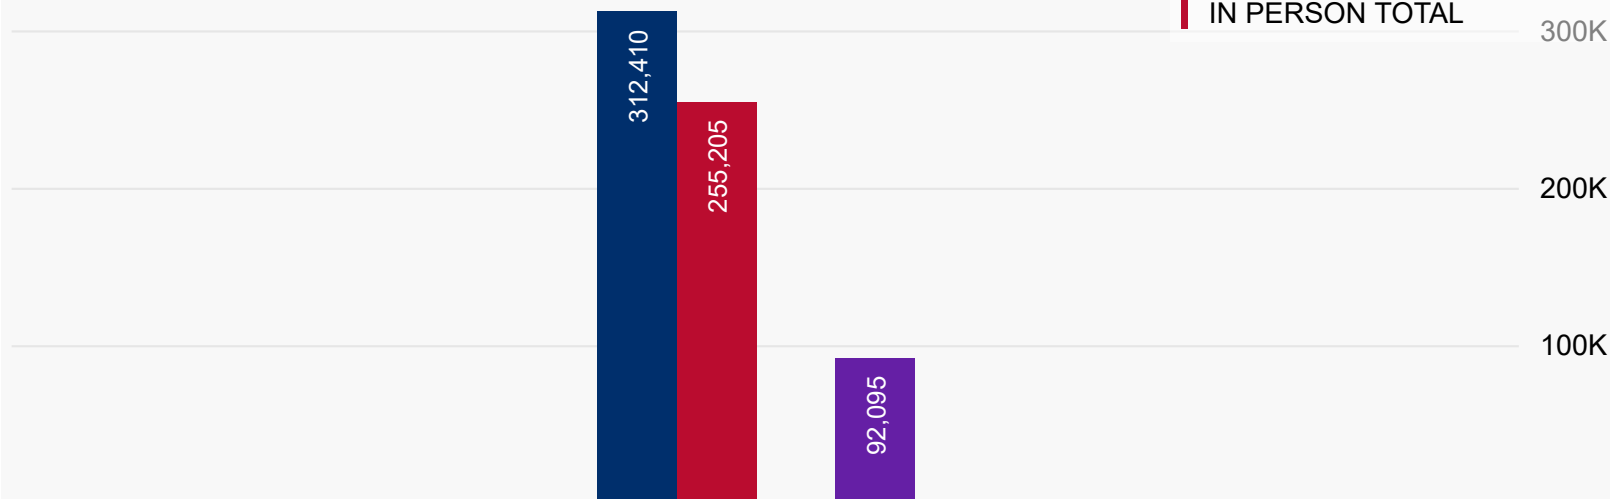

Colorado Secretary of State

662,694

TOTAL BALLOTS RETURNED

2020 State Primary

Ballot Return Reporting 8 Days Out
All totals as of June 22, 2020

Ballots Returned 8 Days Out

DEM REP LBR IN PROCESS

662,343
MAIL BALLOTS TOTAL
351
IN PERSON TOTAL