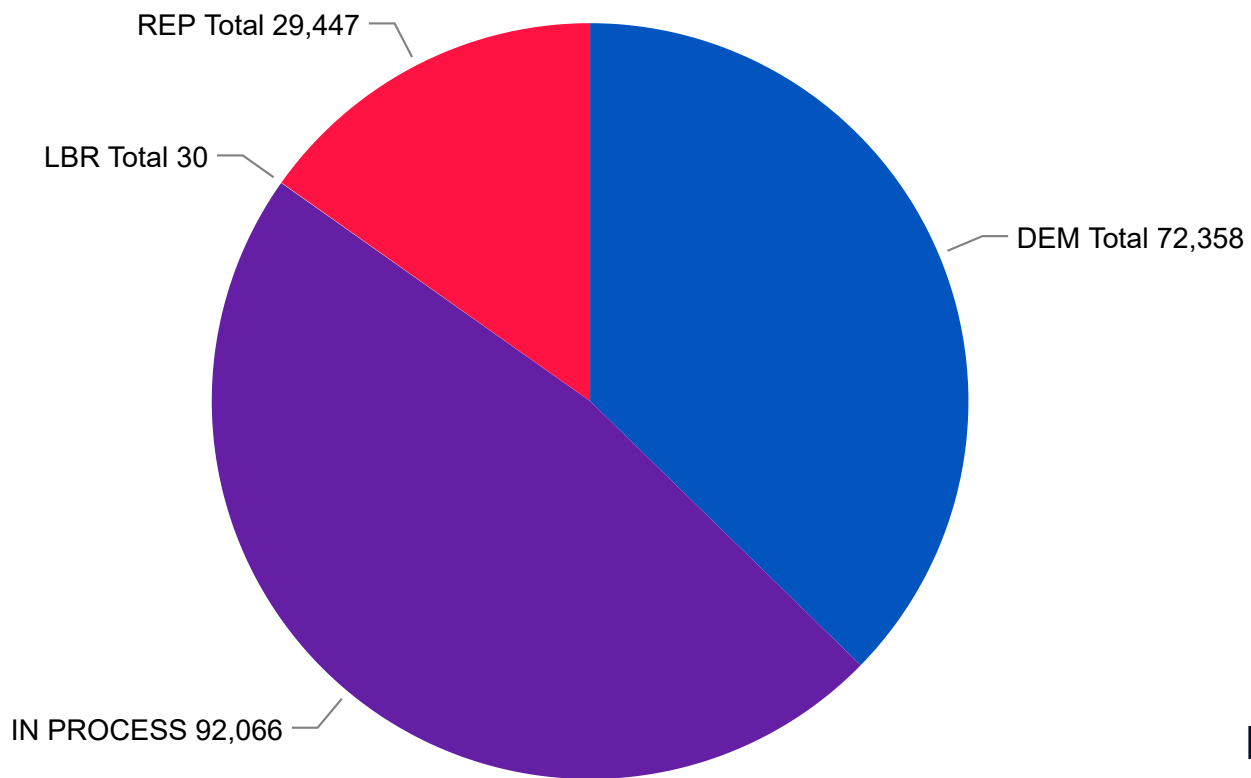

Colorado Secretary of State

662,694

TOTAL BALLOTS RETURNED

2020 State Primary

Ballot Return Reporting 8 Days Out
All totals as of June 22, 2020

Ballots Returned 8 Days Out

DEM REP LBR IN PROCESS

662,343
MAIL BALLOTS TOTAL
351
IN PERSON TOTAL

2020 State Primary Eligible Active Voters

State Primary Comparison Trend Line 2020 & 2018

DEM LBR REP IN PROCESS 2018 DEM 2018 REP 2018 IN PROCESS

Colorado Secretary of State

2020 State Primary

Unaffiliated Turnout 8 Days Out
All totals as of June 22, 2020

2020 State Primary Unaffiliated Voters

1,411,010
UAF - No Preference

7,819
UAF - DEM Preference

267
UAF - LBR Preference

2,660
UAF - REP Preference

Ballot Type Returned by Unaffiliated

Unaffiliated Preferences

193,901

UNAFFILIATED BALLOTS RETURNED

In Process Ballots

In Primary Elections, Unaffiliated voters who do not choose a party preference receive a packet of both major party ballots in the mail. In Process Ballots are those packets that have been returned, but have not yet been processed to determine which major party ballot was returned.