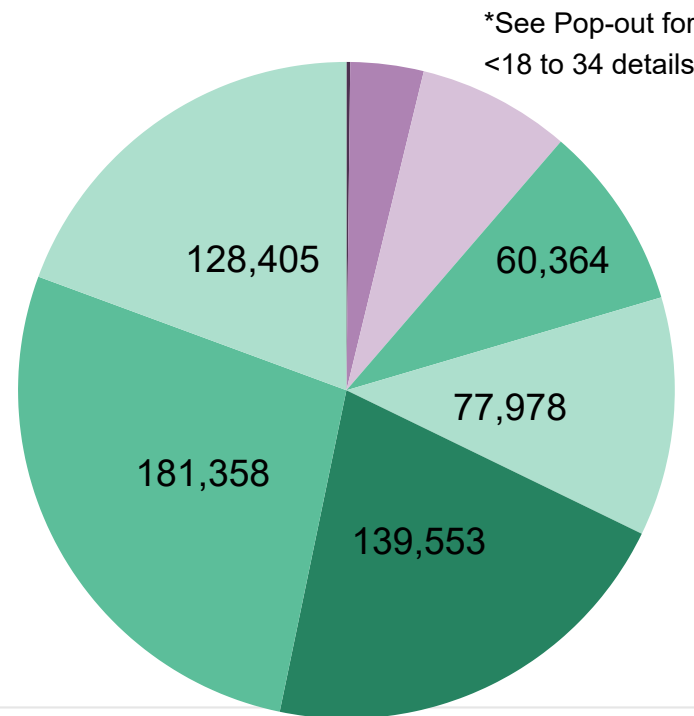

2020 State Primary Unaffiliated Voters

1,411,010
UAF - No Preference

7,819
UAF - DEM Preference

267
UAF - LBR Preference

2,660
UAF - REP Preference

Ballot Type Returned by Unaffiliated

Unaffiliated Preferences

193,901

UNAFFILIATED BALLOTS RETURNED

In Process Ballots

In Primary Elections, Unaffiliated voters who do not choose a party preference receive a packet of both major party ballots in the mail. In Process Ballots are those packets that have been returned, but have not yet been processed to determine which major party ballot was returned.

Colorado Secretary of State

2020 State Primary
 Ballot Returns by Gender/Age
 8 Days Out
 All totals as of June 22, 2020

Total Ballots Tabulated by Age Range

AGE RANGE ● <18 ● 18-24 ● 25-34 ● 35-44 ● 45-54 ● 55-64 ● 65-74 ● 75+