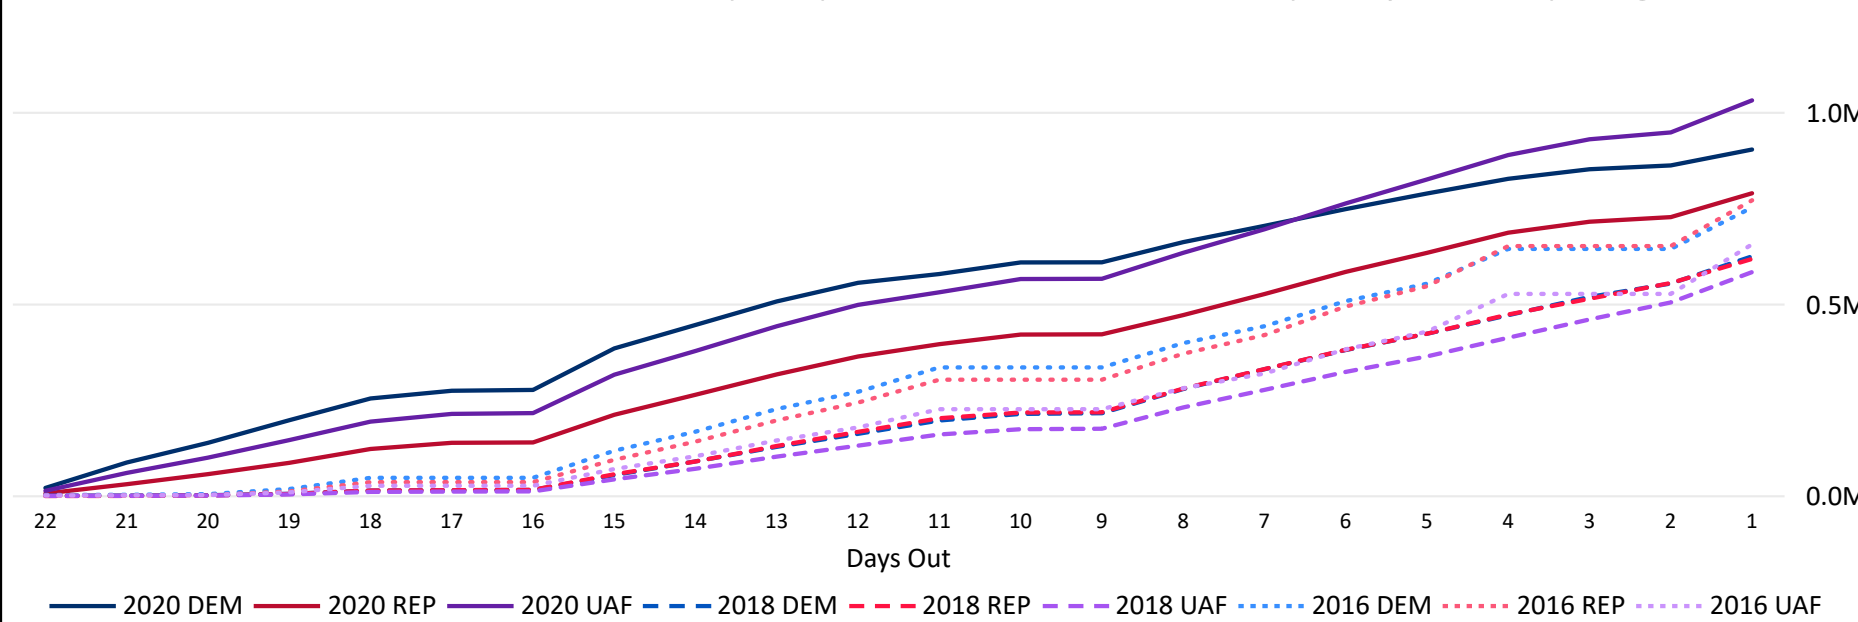

Total Ballots Returned

AS OF NOVEMBER 2 AT 4:00 PM

2020 General Election Ballot Return Reporting

2,765,244

November 2, 2020

1 Day Out from Election Day

Ballots Returned 1 Day Out by Major Party Registration

Ballots Returned by Party Registration

Trend Line of Ballots Returned by Day 2016, 2018 & 2020 by Major Party Registration

Percent of Total Active Voters by Party Registration

Total Ballots Returned

AS OF NOVEMBER 2 AT 4:00 PM

2,765,244

November 2, 2020

1 Day Out from Election Day

Ballot Type Returned by Age Range

Total Ballots Returned by Gender

Total Ballots Returned

AS OF NOVEMBER 2 AT 4:00 PM

2,765,244