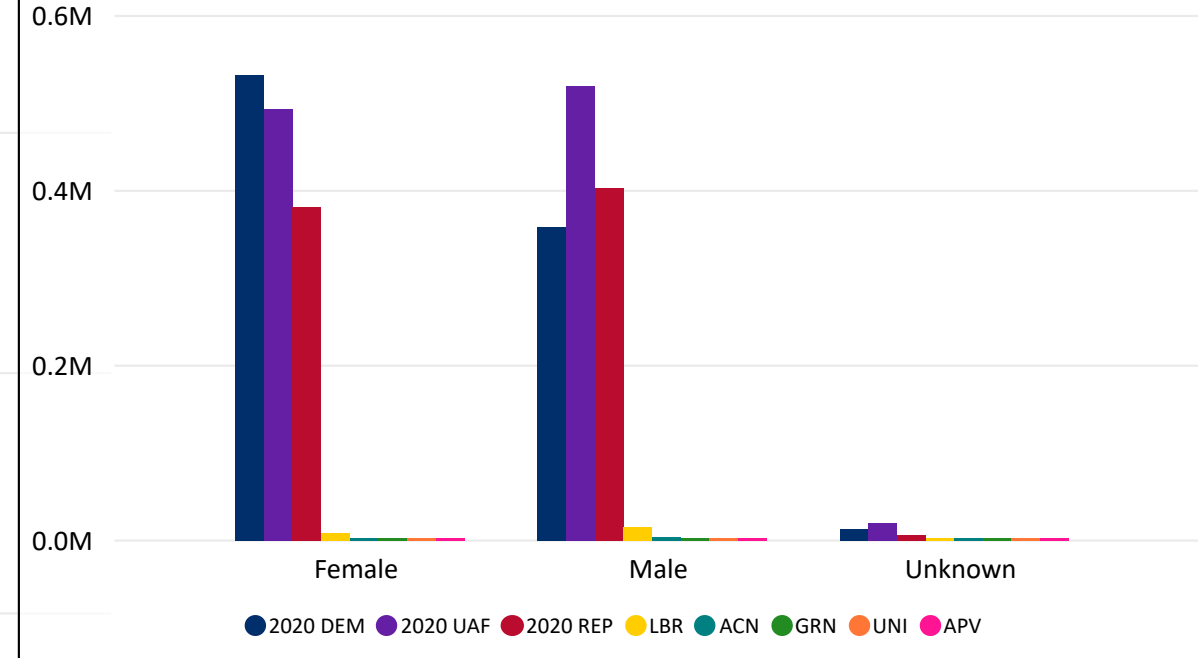

Total Ballots Returned

AS OF NOVEMBER 2 AT 4:00 PM

2020 General Election Ballot Return Reporting

2,765,244

November 2, 2020

1 Day Out from Election Day

Ballots Returned 1 Day Out by Major Party Registration

Ballots Returned by Party Registration

Trend Line of Ballots Returned by Day 2016, 2018 & 2020 by Major Party Registration

Percent of Total Active Voters by Party Registration

Total Ballots Returned

AS OF NOVEMBER 2 AT 4:00 PM

2,765,244

November 2, 2020

1 Day Out from Election Day

Ballot Type Returned by Age Range

Total Ballots Returned by Gender

Total Ballots Returned

AS OF NOVEMBER 2 AT 4:00 PM

2,765,244

November 2, 2020

1 Day Out from Election Day

Ballots Returned by Age Range

Ballots Returned by Gender/Age Range

Total Ballots Returned

AS OF NOVEMBER 2 AT 4:00 PM

2,765,244

November 2, 2020