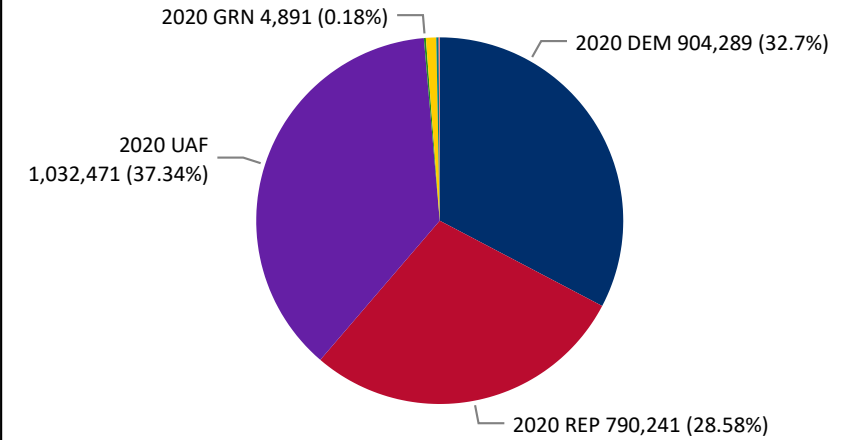

Total Ballots Returned

AS OF NOVEMBER 2 AT 4:00 PM

2020 General Election Ballot Return Reporting

2,765,244

November 2, 2020

1 Day Out from Election Day

Ballots Returned 1 Day Out by Major Party Registration

Ballots Returned by Party Registration

Trend Line of Ballots Returned by Day 2016, 2018 & 2020 by Major Party Registration

Percent of Total Active Voters by Party Registration

Total Ballots Returned

AS OF NOVEMBER 2 AT 4:00 PM

2,765,244

November 2, 2020

1 Day Out from Election Day

Ballot Type Returned by Age Range

Total Ballots Returned by Gender

Total Ballots Returned

AS OF NOVEMBER 2 AT 4:00 PM

2,765,244