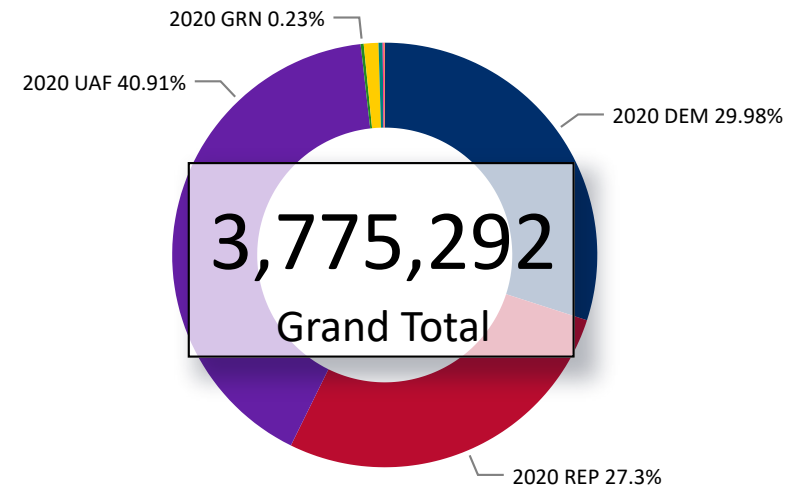

Total Ballots Returned

AS OF NOVEMBER 2 AT 4:00 PM

2020 General Election Ballot Return Reporting

2,765,244

November 2, 2020

1 Day Out from Election Day

Ballots Returned 1 Day Out by Major Party Registration

Ballots Returned by Party Registration

Trend Line of Ballots Returned by Day 2016, 2018 & 2020 by Major Party Registration

Percent of Total Active Voters by Party Registration

Total Ballots Returned

AS OF NOVEMBER 2 AT 4:00 PM

2,765,244

November 2, 2020

1 Day Out from Election Day

Ballot Type Returned by Age Range

Total Ballots Returned by Gender

Total Ballots Returned

AS OF NOVEMBER 2 AT 4:00 PM

2,765,244