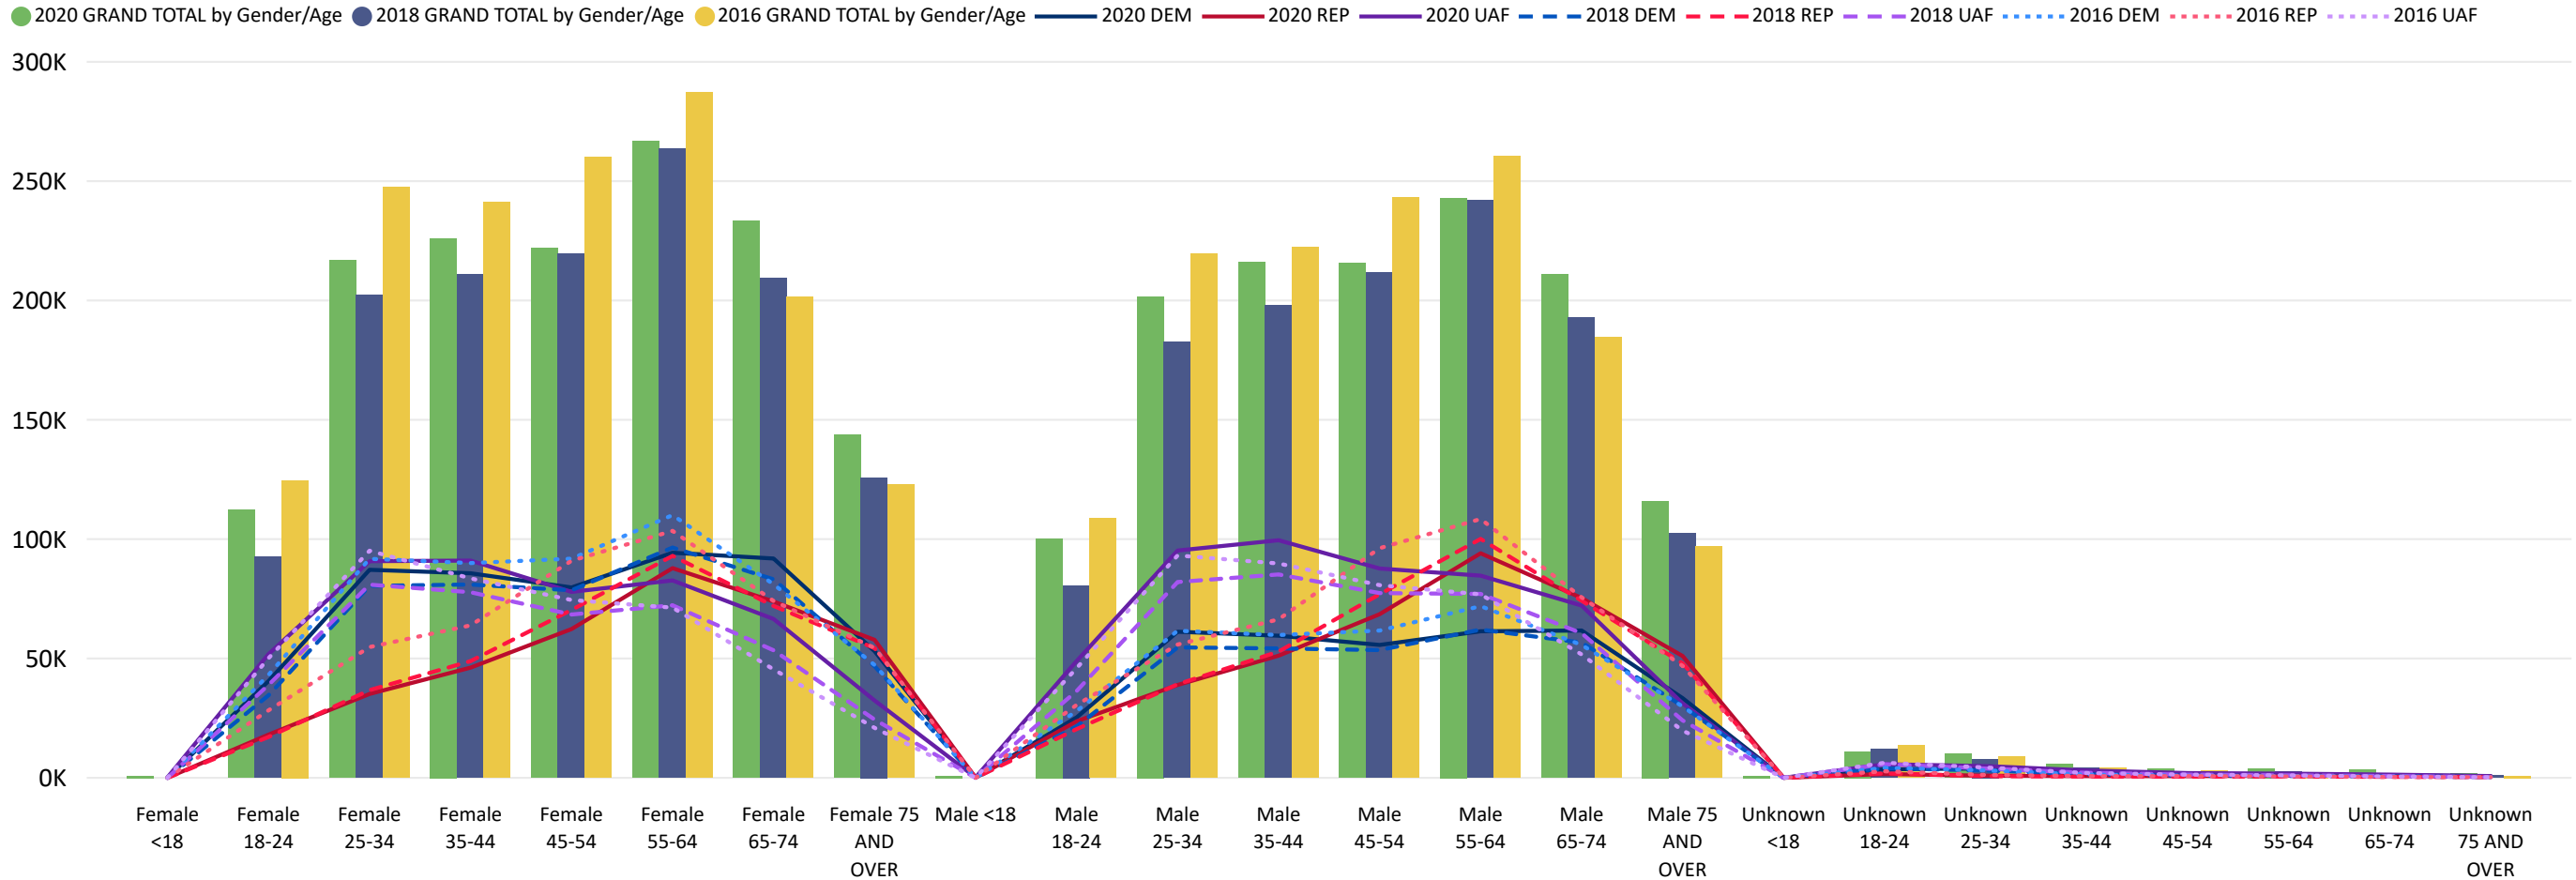

Total Ballots Returned

AS OF NOVEMBER 2 AT 4:00 PM

2,765,244

November 2, 2020

1 Day Out from Election Day

2020 General Election Ballot Return Reporting:
Comparison of 2020, 2018, & 2016 by Gender and Age
& Major Party

Chart reflects current totals for 2020
and final totals from 2018 & 2016

Comparison of Ballots Returned by Gender/Age Range & Major Party 2020, 2018, & 2016