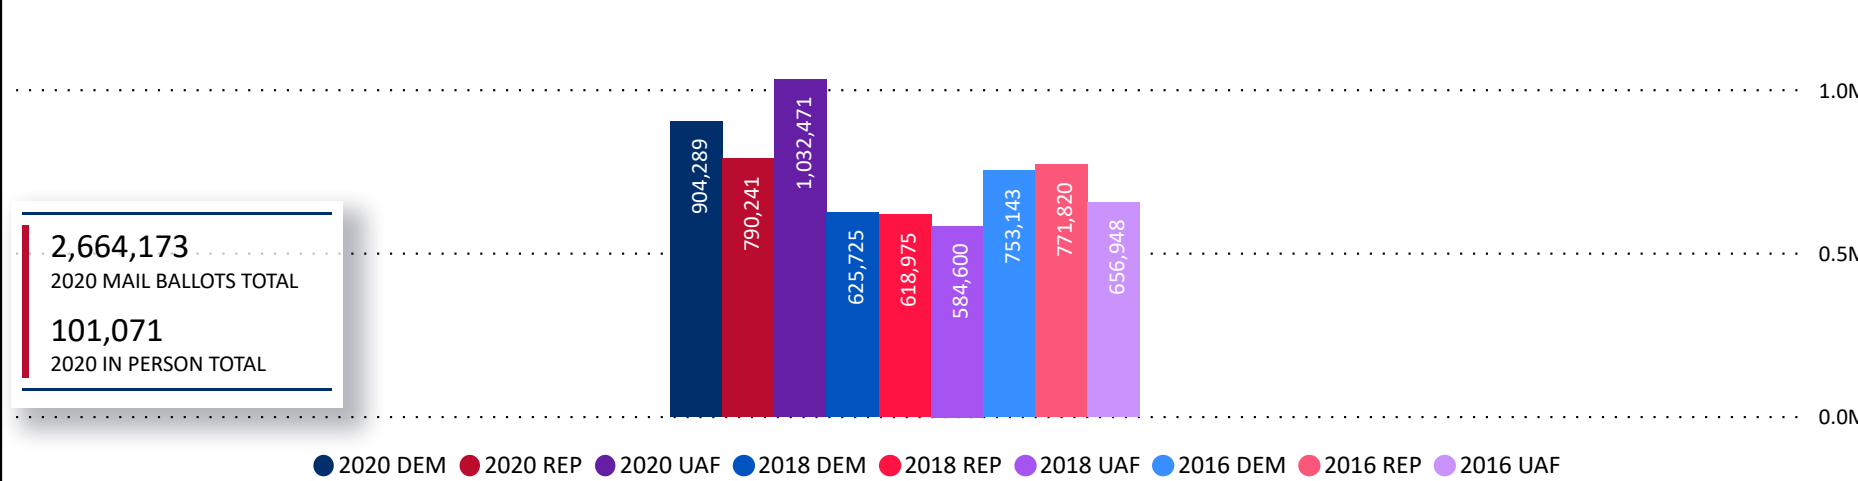

Total Ballots Returned

AS OF NOVEMBER 2 AT 4:00 PM

2020 General Election Ballot Return Reporting

2,765,244

November 2, 2020

1 Day Out from Election Day

Ballots Returned 1 Day Out by Major Party Registration

Ballots Returned by Party Registration

Trend Line of Ballots Returned by Day 2016, 2018 & 2020 by Major Party Registration

Percent of Total Active Voters by Party Registration

Total Ballots Returned

AS OF NOVEMBER 2 AT 4:00 PM