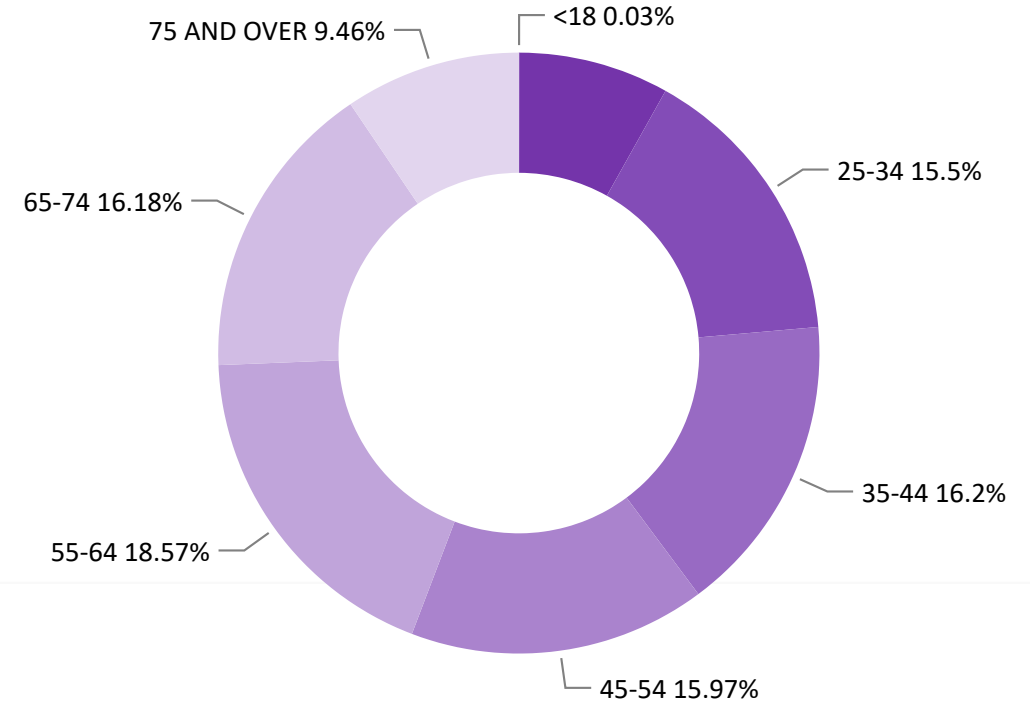

Ballots Returned by Party Registration

Trend Line of Ballots Returned by Day 2016, 2018 & 2020 by Major Party Registration

Percent of Total Active Voters by Party Registration

Total Ballots Returned

AS OF NOVEMBER 2 AT 4:00 PM

2,765,244

November 2, 2020

1 Day Out from Election Day

Ballot Type Returned by Age Range

Total Ballots Returned by Gender

Total Ballots Returned

AS OF NOVEMBER 2 AT 4:00 PM

2,765,244

November 2, 2020

1 Day Out from Election Day

Ballots Returned by Age Range

Ballots Returned by Gender/Age Range

Total Ballots Returned

AS OF NOVEMBER 2 AT 4:00 PM

2,765,244

November 2, 2020