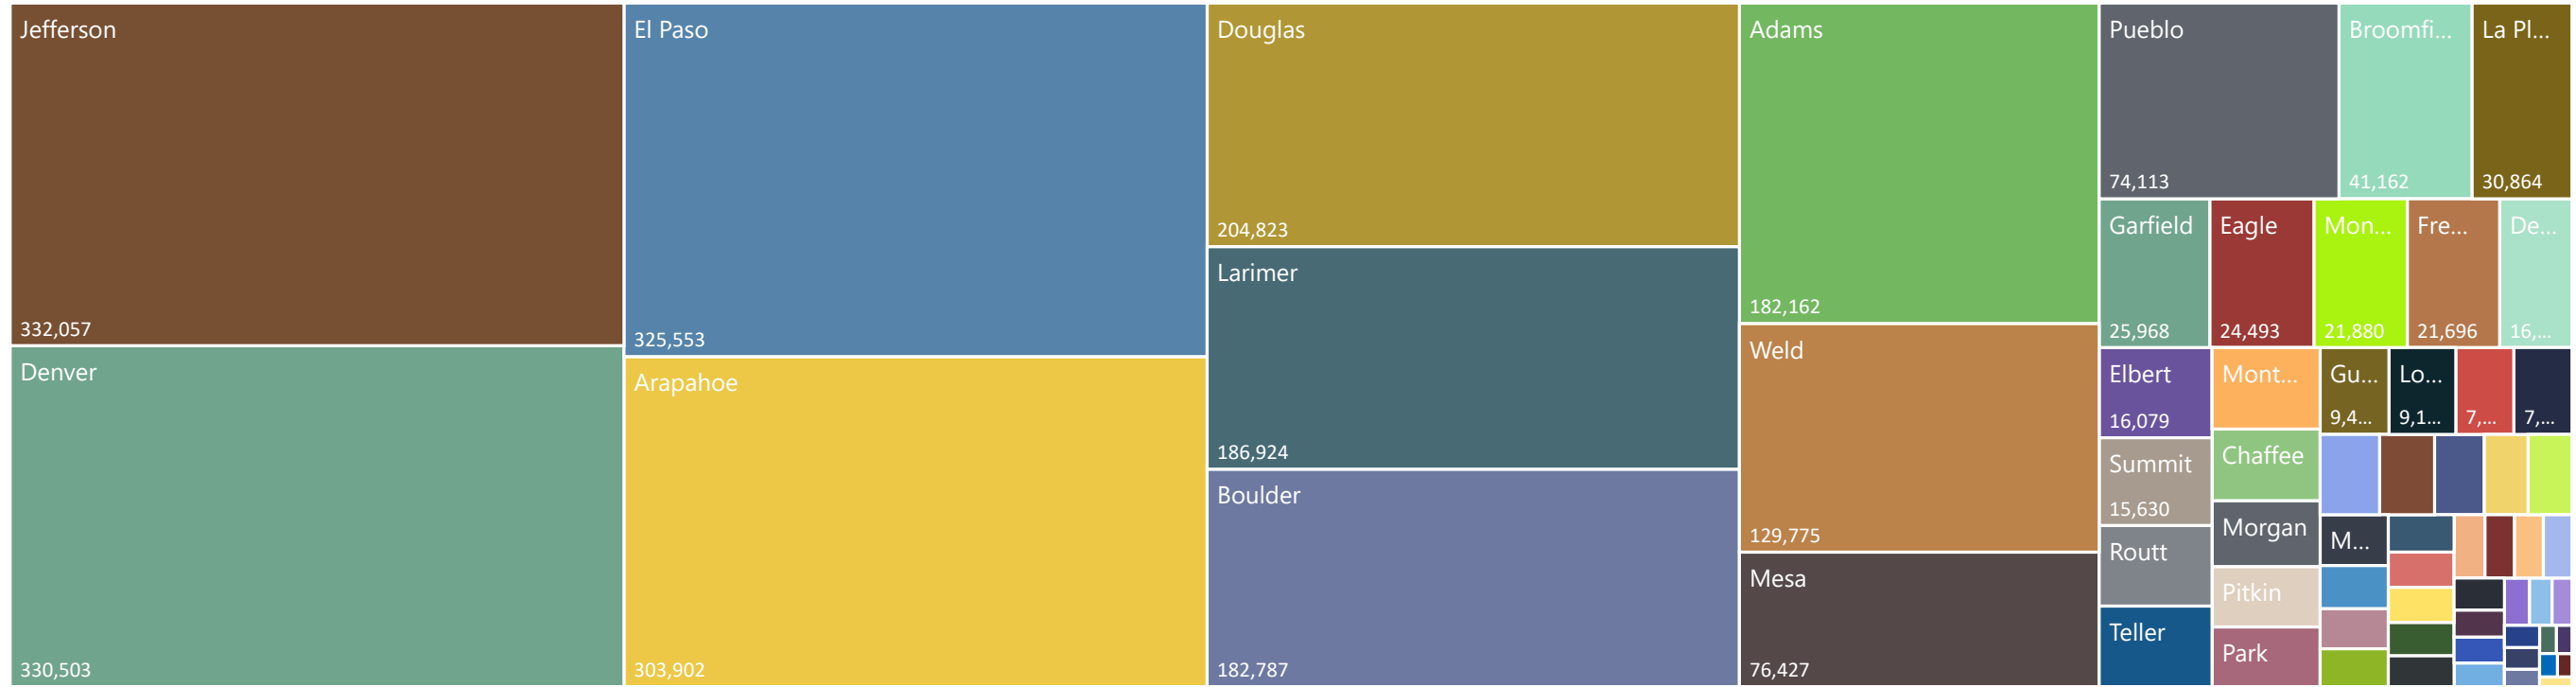

Comparison of Ballots Returned by Gender/Age Range & Major Party 2020, 2018, & 2016

Colorado Secretary of State

Total Ballots Returned

AS OF NOVEMBER 2 AT 4:00 PM

November 2, 2020

2020 General Election Ballot Return Reporting: by County **2,765,244**

1 Day Out from Election Day

182,162 Adams	6,306 Alamosa	303,902 Arapahoe	7,978 Archuleta	1,882 Baca	1,879 Bent	182,787 Boulder	41,162 Broomfield	12,254 Chaffee	971 Cheyenne
5,565 Clear Creek	3,667 Conejos	1,685 Costilla	1,486 Crowley	3,088 Custer	16,989 Delta	330,503 Denver	1,203 Dolores	204,823 Douglas	24,493 Eagle
325,553 El Paso	16,079 Elbert	21,696 Fremont	25,968 Garfield	3,478 Gilpin	7,964 Grand	9,461 Gunnison	540 Hinsdale	3,882 Huerfano	699 Jackson
332,057 Jefferson	742 Kiowa	2,951 Kit Carson	30,864 La Plata	3,201 Lake	186,924 Larimer	6,973 Las Animas	2,160 Lincoln	9,151 Logan	76,427 Mesa
661 Mineral	5,469 Moffat	13,917 Montezuma	21,880 Montrose	11,251 Morgan	7,538 Otero	3,644 Ouray	10,196 Park	2,050 Phillips	10,267 Pitkin
4,644 Prowers	74,113 Pueblo	2,882 Rio Blanco	5,557 Rio Grande	14,367 Routt	2,859 Saguache	493 San Juan	4,307 San Miguel	1,228 Sedgwick	15,630 Summit
14,350 Teller	2,544 Washington	129,775 Weld	4,067 Yuma						