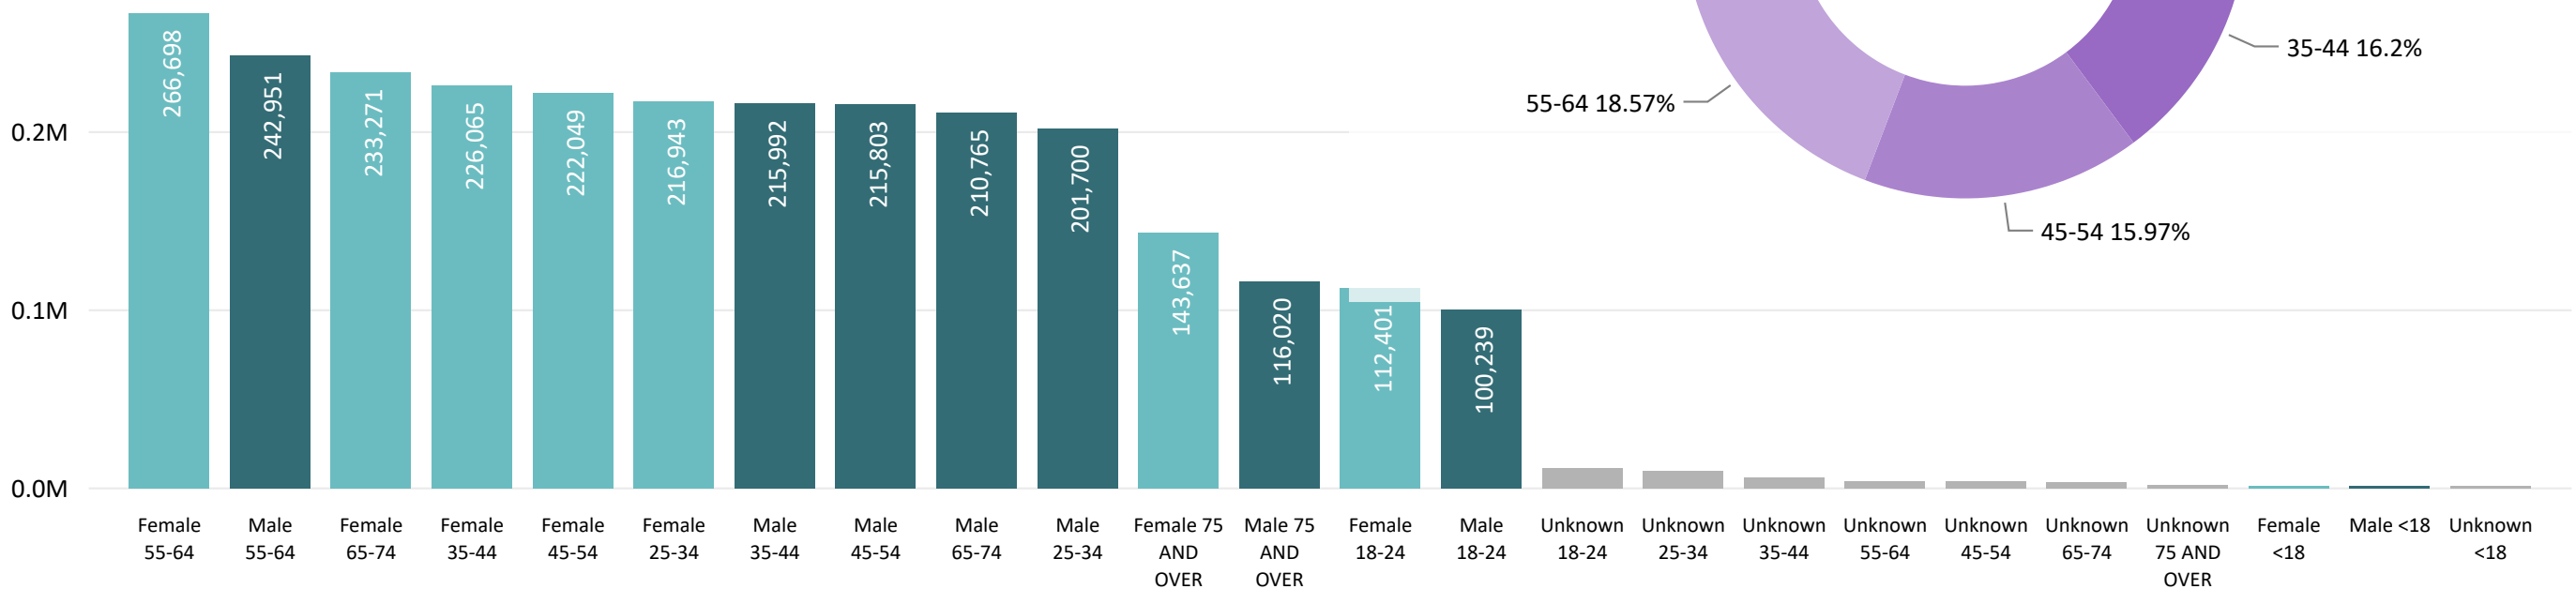

Ballots Returned by Party Registration

Trend Line of Ballots Returned by Day 2016, 2018 & 2020 by Major Party Registration

Percent of Total Active Voters by Party Registration

Total Ballots Returned

AS OF NOVEMBER 2 AT 4:00 PM

2,765,244

November 2, 2020

1 Day Out from Election Day

Ballot Type Returned by Age Range

Total Ballots Returned by Gender

Total Ballots Returned

AS OF NOVEMBER 2 AT 4:00 PM

2,765,244

November 2, 2020

1 Day Out from Election Day

Ballots Returned by Age Range

Ballots Returned by Gender/Age Range

Total Ballots Returned

AS OF NOVEMBER 2 AT 4:00 PM

2,765,244

November 2, 2020