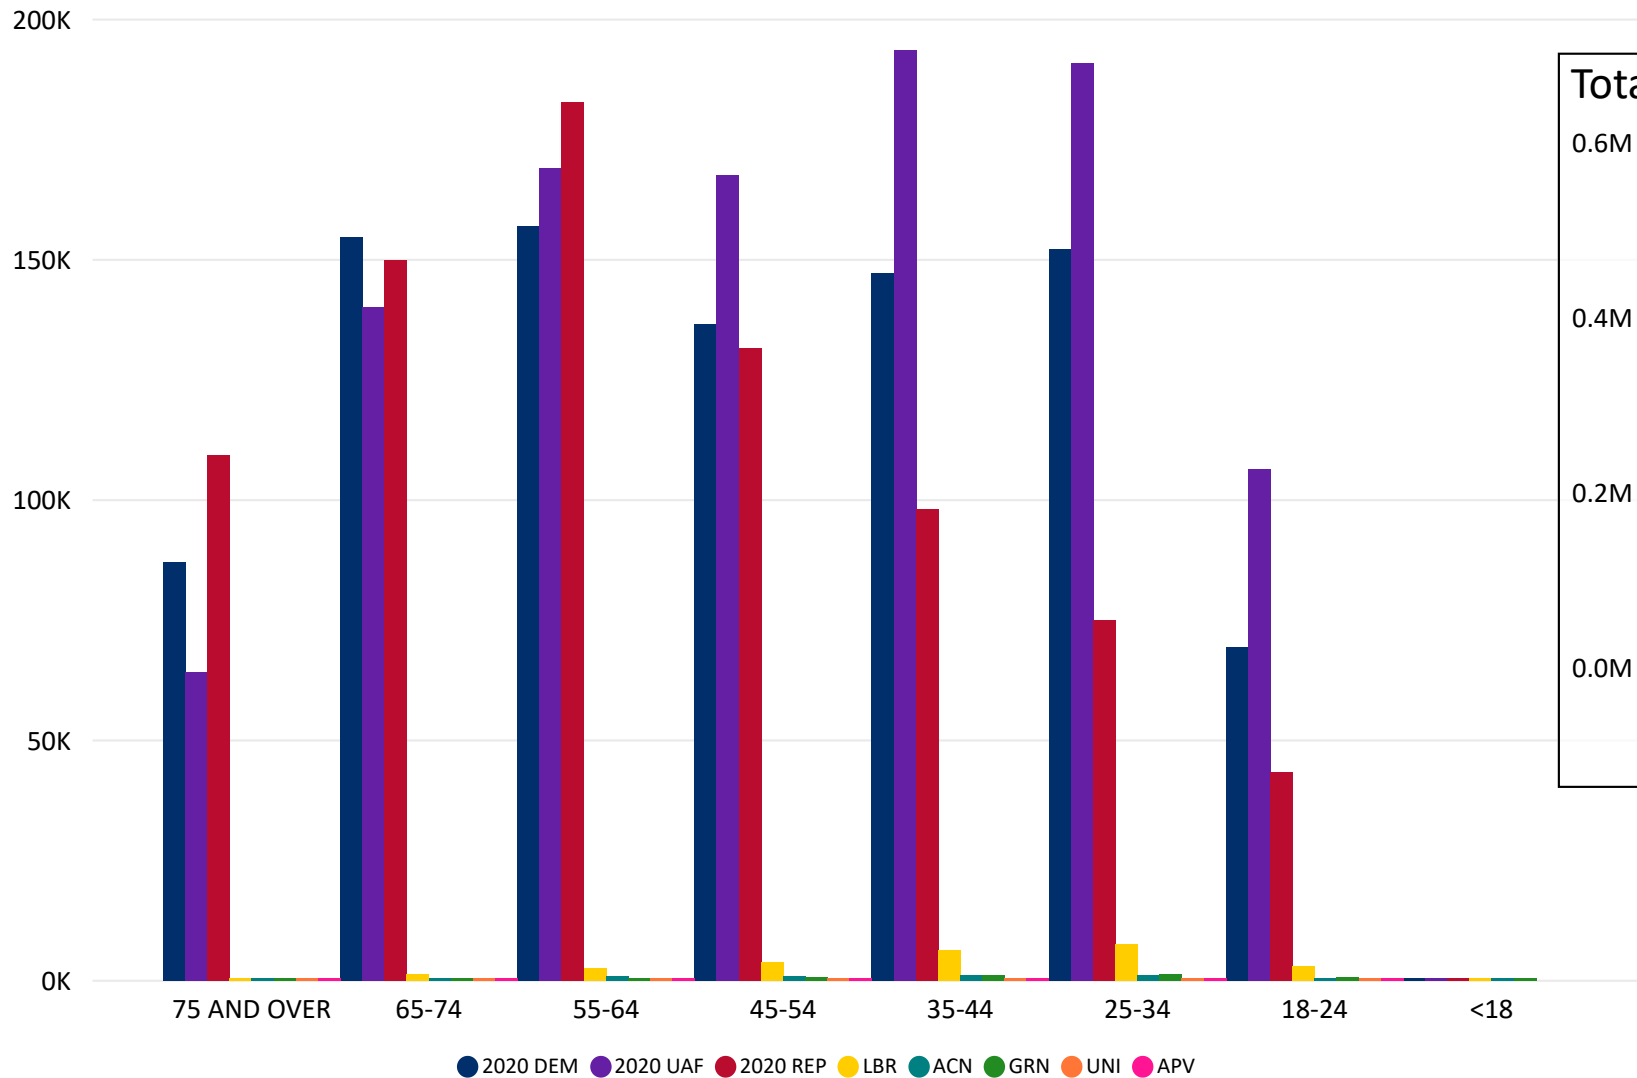

Total Ballots Returned

AS OF NOVEMBER 2 AT 4:00 PM

2020 General Election Ballot Return Reporting

2,765,244

November 2, 2020

1 Day Out from Election Day

Ballots Returned 1 Day Out by Major Party Registration

Ballots Returned by Party Registration

Trend Line of Ballots Returned by Day 2016, 2018 & 2020 by Major Party Registration

Percent of Total Active Voters by Party Registration

Total Ballots Returned

AS OF NOVEMBER 2 AT 4:00 PM

2,765,244

November 2, 2020

1 Day Out from Election Day

Ballot Type Returned by Age Range

Total Ballots Returned by Gender

Total Ballots Returned

AS OF NOVEMBER 2 AT 4:00 PM

2,765,244

November 2, 2020

1 Day Out from Election Day

Ballots Returned by Age Range

Ballots Returned by Gender/Age Range

Total Ballots Returned

AS OF NOVEMBER 2 AT 4:00 PM

2,765,244

November 2, 2020