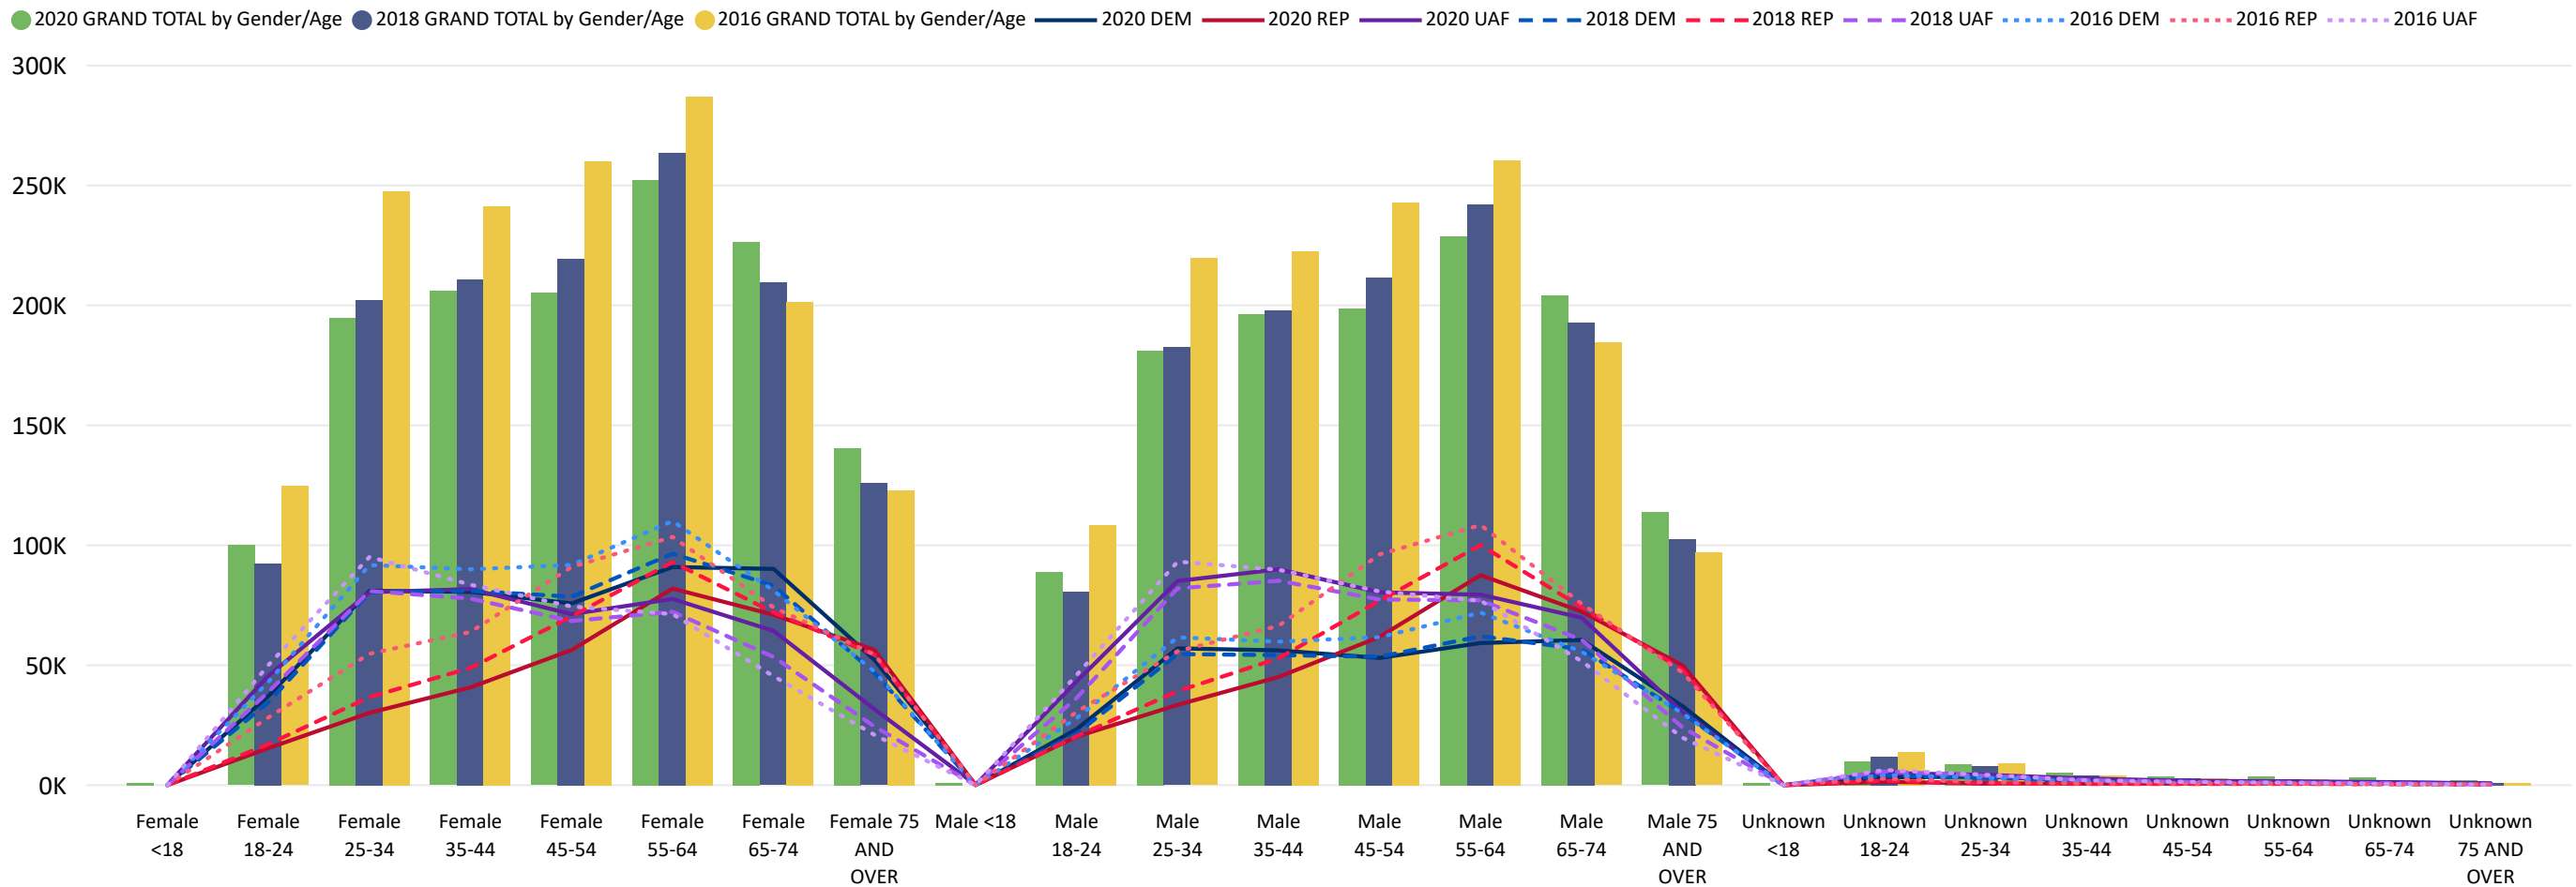

Total Ballots Returned

(as of November 1, 2020)

2,573,699

November 2, 2020

2 Days Out from Election Day

Ballots Returned 2 Days Out by Major Party Registration

Ballots Returned by Party Registration

Trend Line of Ballots Returned by Day 2016, 2018 & 2020 by Major Party Registration

Percent of Total Active Voters by Party Registration

Total Ballots Returned

(as of November 1, 2020)

2,573,699

November 2, 2020

2 Days Out from Election Day

Ballots Returned by Age Range

Ballots Returned by Gender/Age Range

Total Ballots Returned

(as of November 1, 2020)

2,573,699

November 2, 2020

2 Days Out from Election Day

2020 General Election Ballot Return Reporting:
 Comparison of 2020, 2018, & 2016 by Gender and Age
 & Major Party

Chart reflects current totals for 2020
 and final totals from 2018 & 2016

Comparison of Ballots Returned by Gender/Age Range & Major Party 2020, 2018, & 2016

Total Ballots Returned

(as of November 1, 2020)