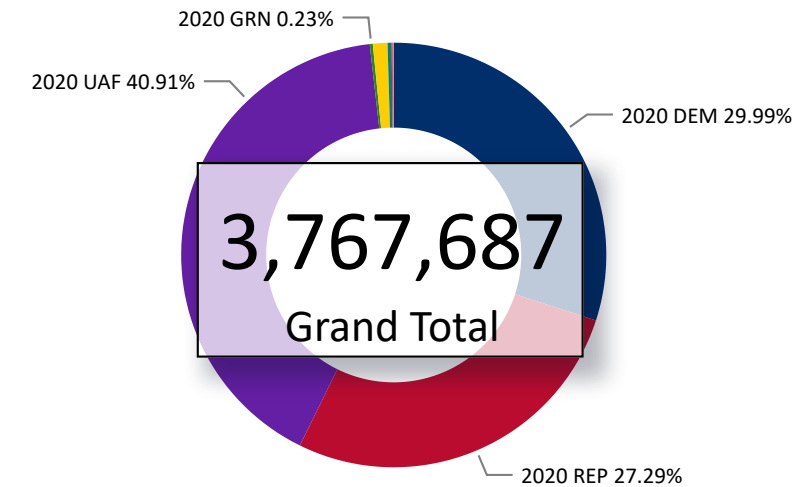

Total Ballots Returned

(as of November 1, 2020)

2,573,699

November 2, 2020

2 Days Out from Election Day

Ballots Returned 2 Days Out by Major Party Registration

Ballots Returned by Party Registration

Trend Line of Ballots Returned by Day 2016, 2018 & 2020 by Major Party Registration

Percent of Total Active Voters by Party Registration

Total Ballots Returned

(as of November 1, 2020)

2,573,699

November 2, 2020

2 Days Out from Election Day

Ballots Returned by Age Range

Ballots Returned by Gender/Age Range

Total Ballots Returned

(as of November 1, 2020)

2,573,699

November 2, 2020

2 Days Out from Election Day

2020 General Election Ballot Return Reporting:
 Comparison of 2020, 2018, & 2016 by Gender and Age
 & Major Party