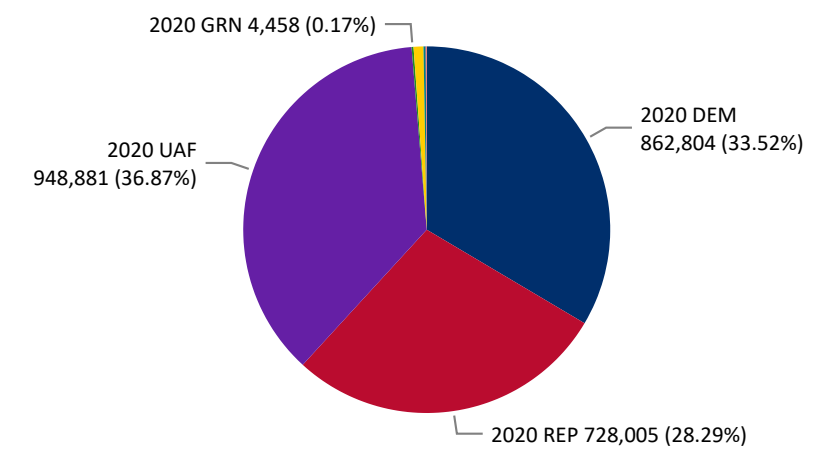

Total Ballots Returned

(as of November 1, 2020)

2,573,699

November 2, 2020

2 Days Out from Election Day

Ballots Returned 2 Days Out by Major Party Registration

Ballots Returned by Party Registration

Trend Line of Ballots Returned by Day 2016, 2018 & 2020 by Major Party Registration

Percent of Total Active Voters by Party Registration

Total Ballots Returned

(as of November 1, 2020)

2,573,699

November 2, 2020

2 Days Out from Election Day

Ballots Returned by Age Range

Ballots Returned by Gender/Age Range