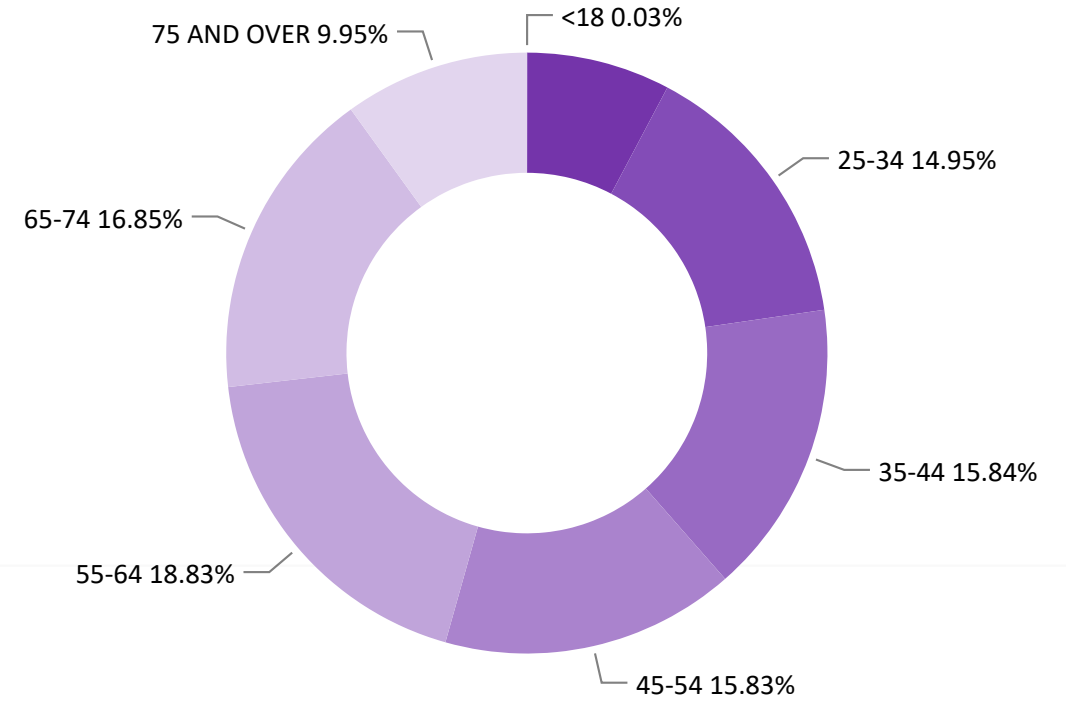

Total Ballots Returned

(as of November 1, 2020)

2,573,699

November 2, 2020

2 Days Out from Election Day

Ballots Returned 2 Days Out by Major Party Registration

Ballots Returned by Party Registration

Trend Line of Ballots Returned by Day 2016, 2018 & 2020 by Major Party Registration

Percent of Total Active Voters by Party Registration

Total Ballots Returned

(as of November 1, 2020)

2,573,699

November 2, 2020

2 Days Out from Election Day

Ballots Returned by Age Range

Ballots Returned by Gender/Age Range

Total Ballots Returned

(as of November 1, 2020)

2,573,699

November 2, 2020

2 Days Out from Election Day

2020 General Election Ballot Return Reporting:
 Comparison of 2020, 2018, & 2016 by Gender and Age
 & Major Party

Chart reflects current totals for 2020
 and final totals from 2018 & 2016

Comparison of Ballots Returned by Gender/Age Range & Major Party 2020, 2018, & 2016

Total Ballots Returned

(as of November 1, 2020)