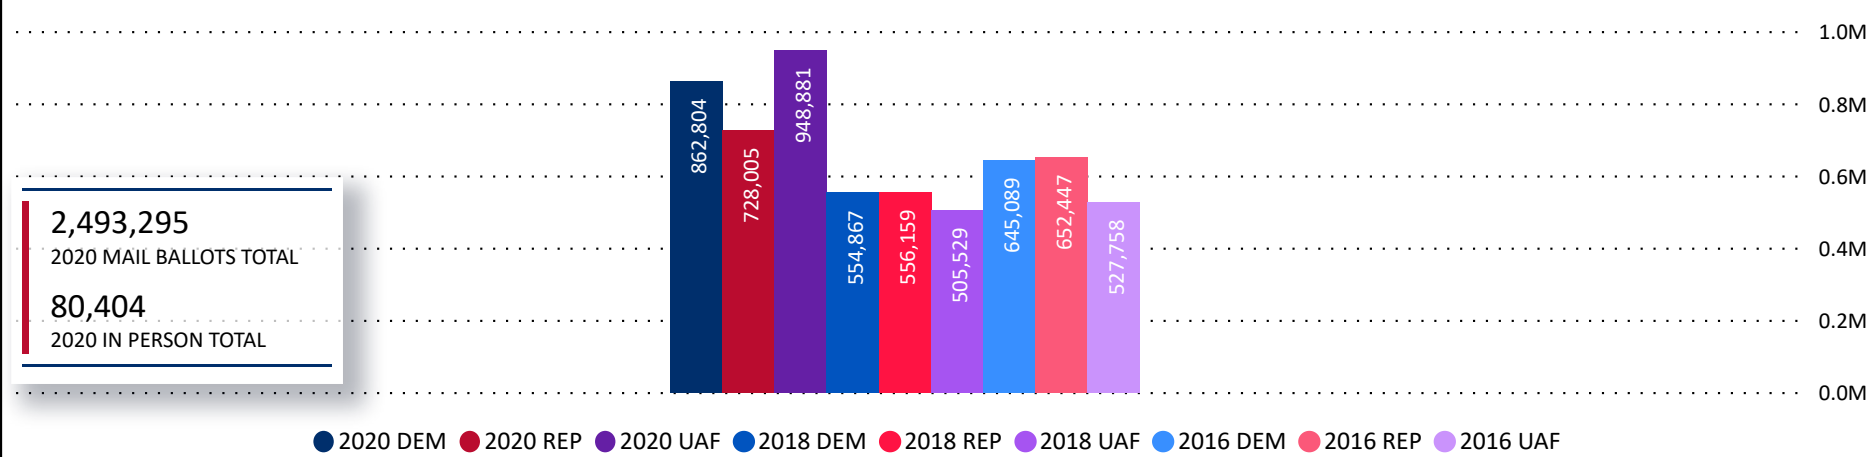

Total Ballots Returned

(as of November 1, 2020)

2,573,699

November 2, 2020

2 Days Out from Election Day

Ballots Returned 2 Days Out by Major Party Registration

Ballots Returned by Party Registration

Trend Line of Ballots Returned by Day 2016, 2018 & 2020 by Major Party Registration

Percent of Total Active Voters by Party Registration

Total Ballots Returned

(as of November 1, 2020)

2,573,699

November 2, 2020

2 Days Out from Election Day

Ballots Returned by Age Range

Ballots Returned by Gender/Age Range