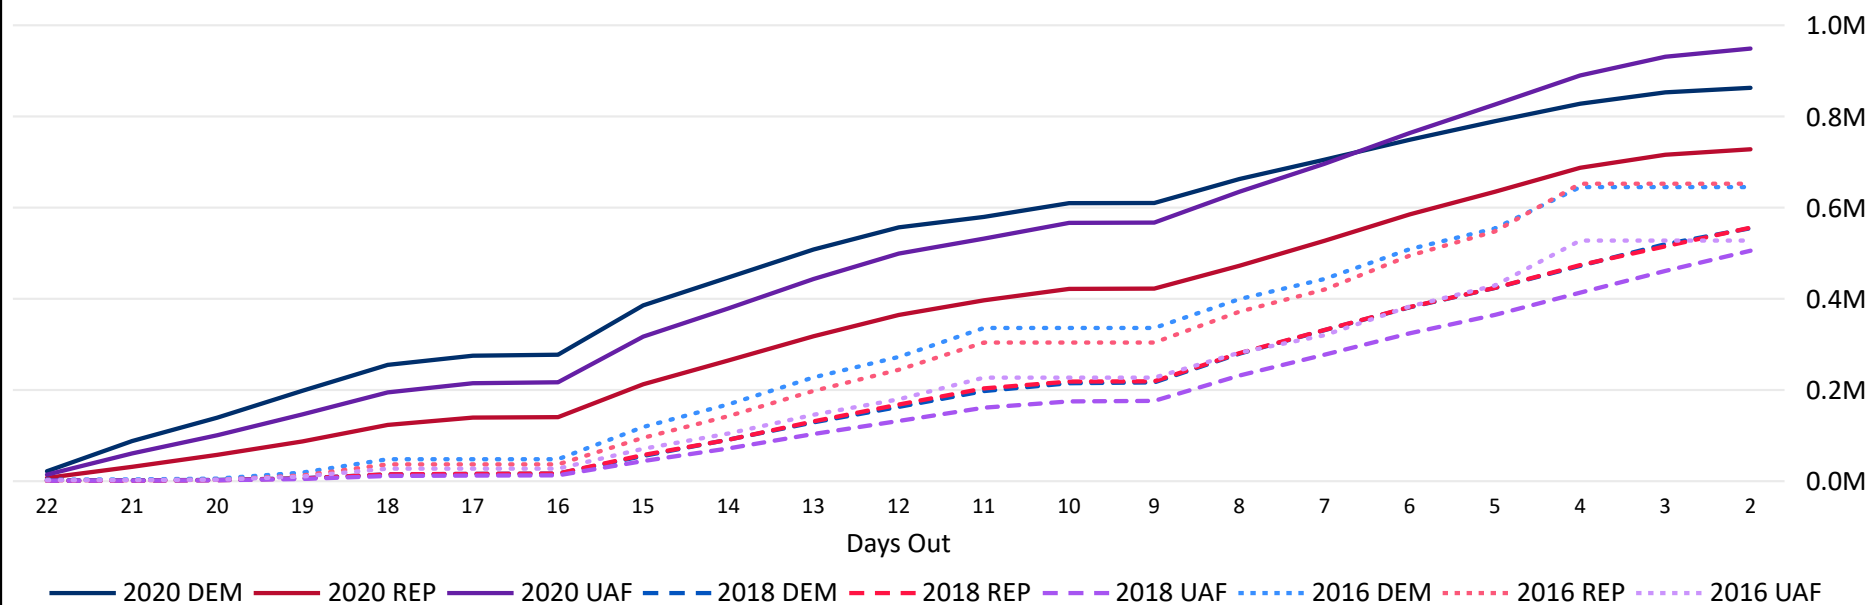

Total Ballots Returned

(as of November 1, 2020)

2,573,699

November 2, 2020

2 Days Out from Election Day

Ballots Returned 2 Days Out by Major Party Registration

Ballots Returned by Party Registration

Trend Line of Ballots Returned by Day 2016, 2018 & 2020 by Major Party Registration

Percent of Total Active Voters by Party Registration

Total Ballots Returned

(as of November 1, 2020)

2,573,699

November 2, 2020

2 Days Out from Election Day

Ballots Returned by Age Range

Ballots Returned by Gender/Age Range

Total Ballots Returned

(as of November 1, 2020)

2,573,699

November 2, 2020

2 Days Out from Election Day

2020 General Election Ballot Return Reporting:
 Comparison of 2020, 2018, & 2016 by Gender and Age
 & Major Party