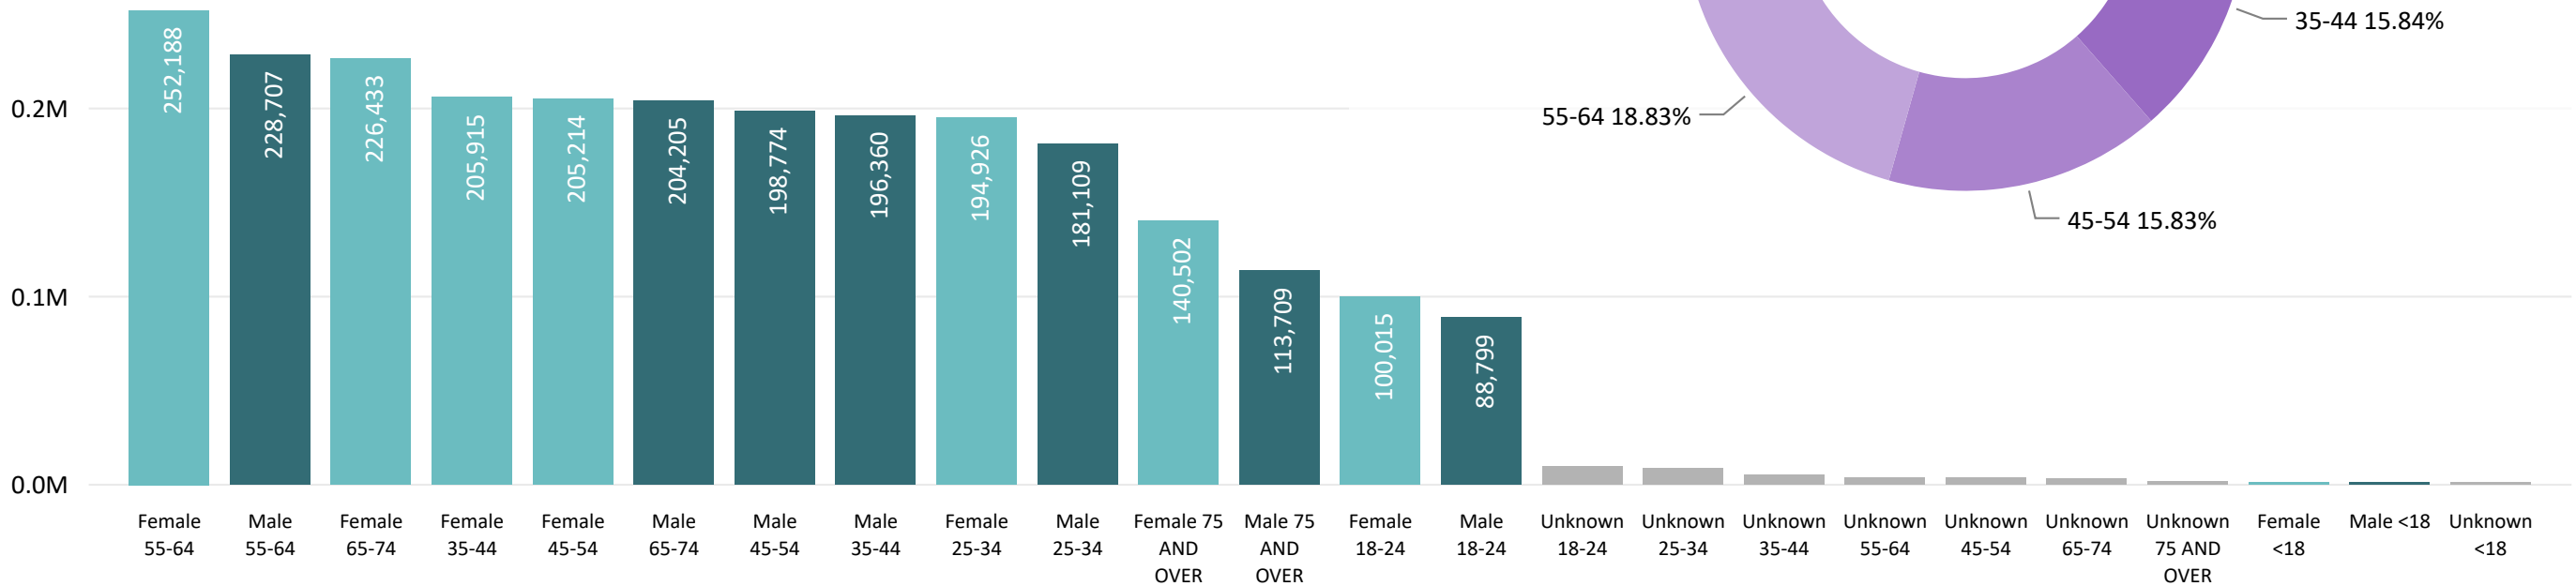

Total Ballots Returned

(as of November 1, 2020)

2,573,699

November 2, 2020

2 Days Out from Election Day

Ballots Returned 2 Days Out by Major Party Registration

Ballots Returned by Party Registration

Trend Line of Ballots Returned by Day 2016, 2018 & 2020 by Major Party Registration

Percent of Total Active Voters by Party Registration

Total Ballots Returned

(as of November 1, 2020)

2,573,699

November 2, 2020

2 Days Out from Election Day

Ballots Returned by Age Range

Ballots Returned by Gender/Age Range

Total Ballots Returned

(as of November 1, 2020)

2,573,699

November 2, 2020

2 Days Out from Election Day

2020 General Election Ballot Return Reporting:
 Comparison of 2020, 2018, & 2016 by Gender and Age
 & Major Party

Chart reflects current totals for 2020
 and final totals from 2018 & 2016

Comparison of Ballots Returned by Gender/Age Range & Major Party 2020, 2018, & 2016

Total Ballots Returned

(as of November 1, 2020)