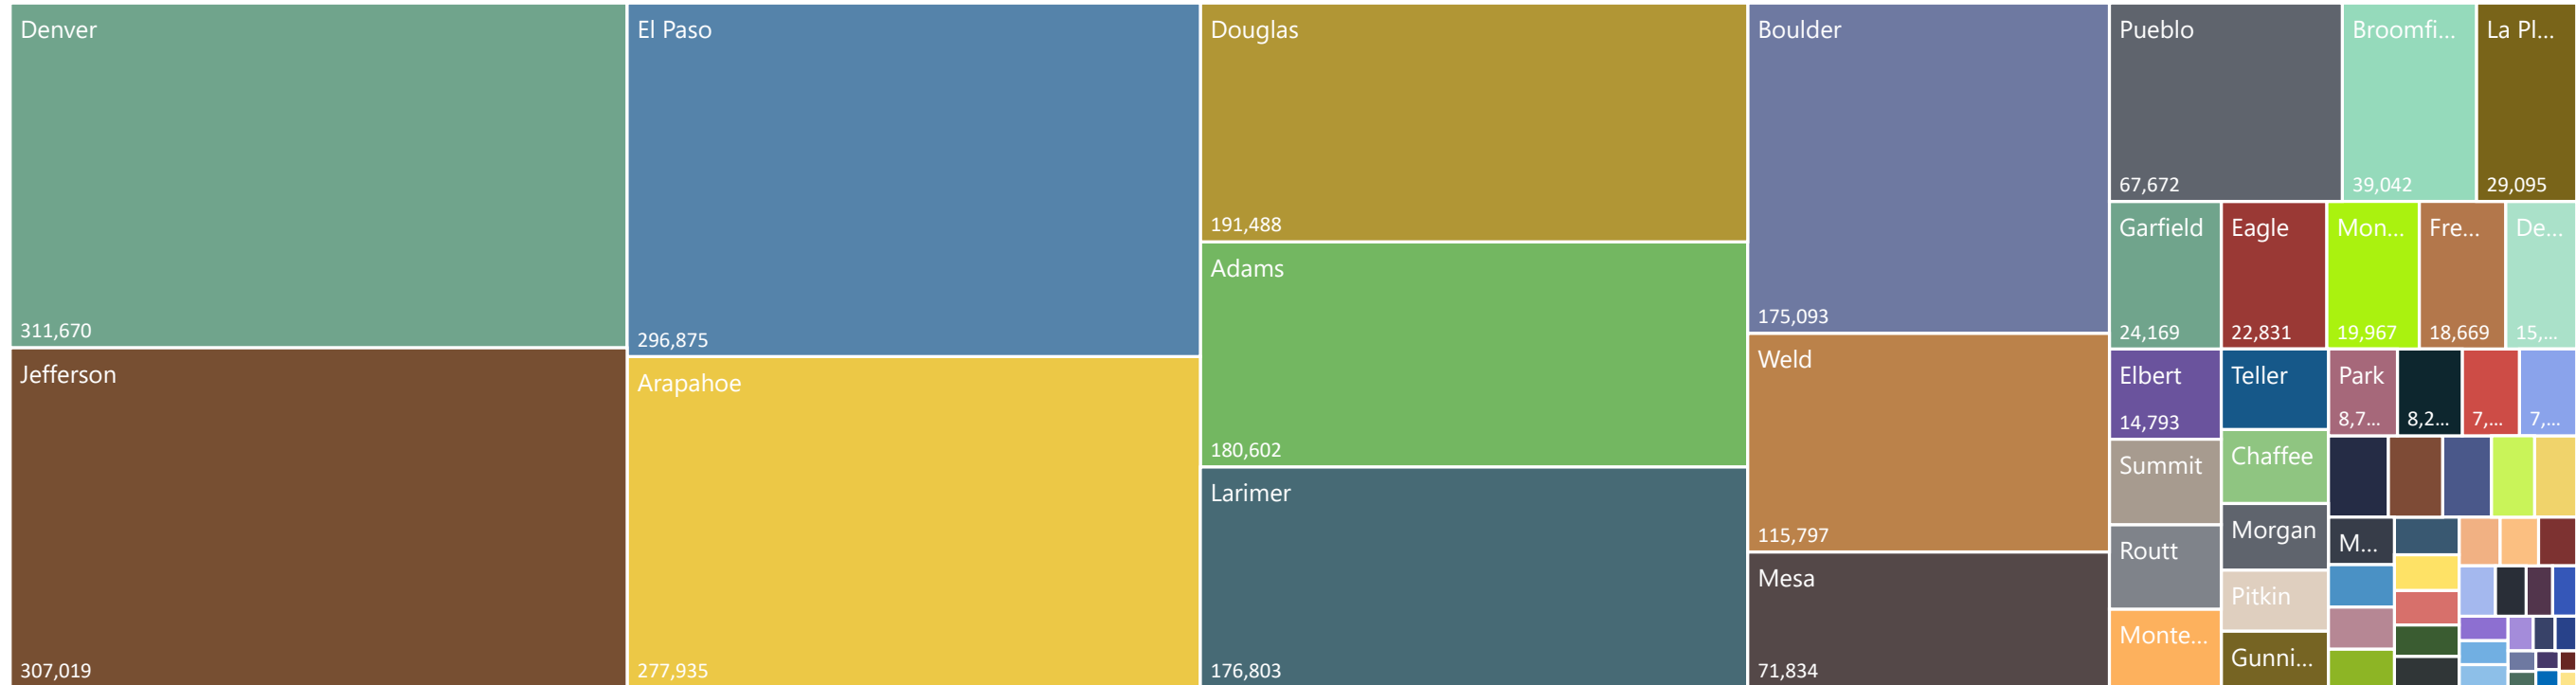

Chart reflects current totals for 2020
 and final totals from 2018 & 2016

Comparison of Ballots Returned by Gender/Age Range & Major Party 2020, 2018, & 2016

Total Ballots Returned

(as of November 1, 2020)

November 2, 2020

2020 General Election Ballot Return Reporting: by County **2,573,699**

2 Days Out from Election Day

180,602 Adams	5,830 Alamosa	277,935 Arapahoe	7,295 Archuleta	1,733 Baca	1,741 Bent	175,093 Boulder	39,042 Broomfield	11,631 Chaffee	842 Cheyenne
5,024 Clear Creek	3,282 Conejos	1,637 Costilla	1,271 Crowley	2,928 Custer	15,372 Delta	311,670 Denver	1,106 Dolores	191,488 Douglas	22,831 Eagle
296,875 El Paso	14,793 Elbert	18,669 Fremont	24,169 Garfield	2,985 Gilpin	7,147 Grand	8,866 Gunnison	531 Hinsdale	3,570 Huerfano	648 Jackson
307,019 Jefferson	656 Kiowa	2,725 Kit Carson	29,095 La Plata	2,938 Lake	176,803 Larimer	6,458 Las Animas	1,960 Lincoln	8,239 Logan	71,834 Mesa
609 Mineral	4,595 Moffat	12,845 Montezuma	19,967 Montrose	10,463 Morgan	7,278 Otero	3,376 Ouray	8,779 Park	1,775 Phillips	9,554 Pitkin
4,099 Prowers	67,672 Pueblo	2,738 Rio Blanco	5,129 Rio Grande	13,834 Routt	2,684 Saguache	418 San Juan	4,075 San Miguel	1,089 Sedgwick	13,994 Summit
12,640 Teller	2,260 Washington	115,797 Weld	3,696 Yuma						