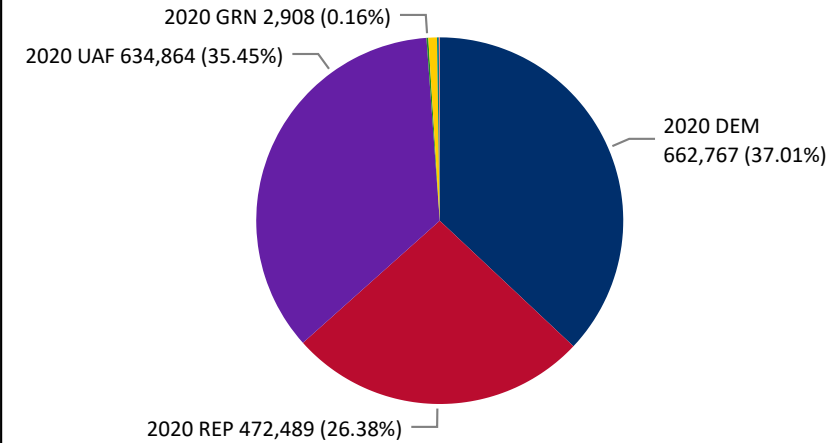

Total Ballots Returned

(as of October 26, 2020)

1,790,827

October 27, 2020

8 Days Out from Election Day

Ballots Returned 8 Days Out by Major Party Registration

Ballots Returned by Party Registration

Trend Line of Ballots Returned by Day 2016, 2018 & 2020 by Major Party Registration

Percent of Total Active Voters by Party Registration

Total Ballots Returned

(as of October 26, 2020)

1,790,827

October 27, 2020

8 Days Out from Election Day

Ballots Returned by Age Range

Ballots Returned by Gender/Age Range

Total Ballots Returned

(as of October 26, 2020)

1,790,827

October 27, 2020

8 Days Out from Election Day

2020 General Election Ballot Return Reporting:
Comparison of 2020, 2018, & 2016 by Gender and Age
& Major Party