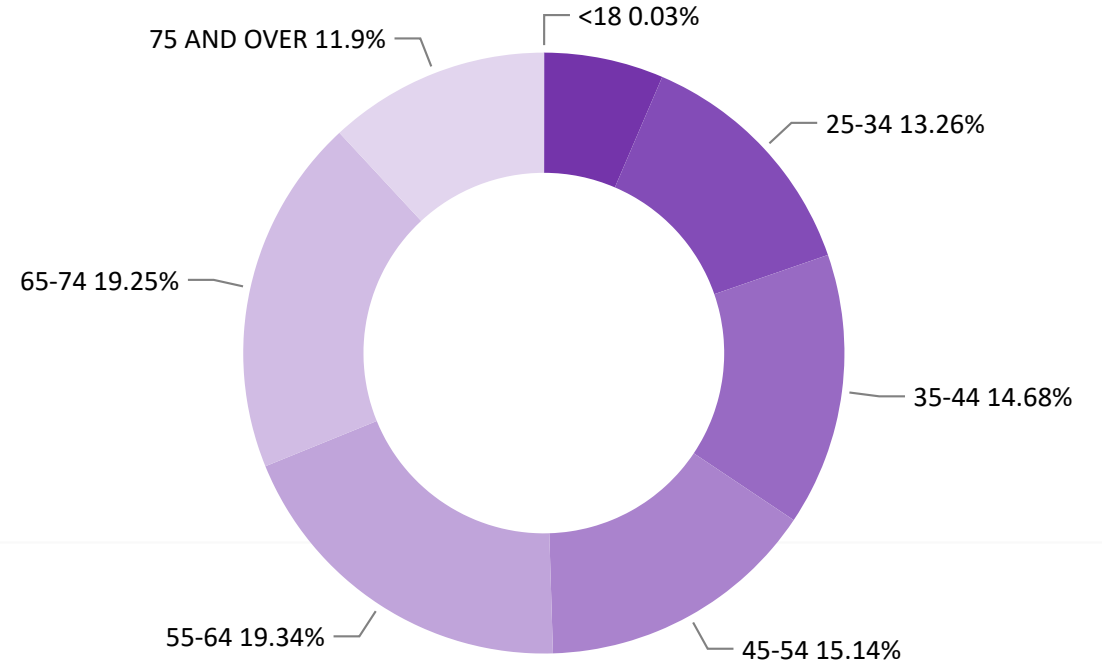

Total Ballots Returned

(as of October 26, 2020)

1,790,827

October 27, 2020

8 Days Out from Election Day

Ballots Returned 8 Days Out by Major Party Registration

Ballots Returned by Party Registration

Trend Line of Ballots Returned by Day 2016, 2018 & 2020 by Major Party Registration

Percent of Total Active Voters by Party Registration

Total Ballots Returned

(as of October 26, 2020)

1,790,827

October 27, 2020

8 Days Out from Election Day

Ballots Returned by Age Range

Ballots Returned by Gender/Age Range

Total Ballots Returned

(as of October 26, 2020)

1,790,827

October 27, 2020

8 Days Out from Election Day

2020 General Election Ballot Return Reporting:
Comparison of 2020, 2018, & 2016 by Gender and Age
& Major Party

Chart reflects current totals for 2020
and final totals from 2018 & 2016

Comparison of Ballots Returned by Gender/Age Range & Major Party 2020, 2018, & 2016

Colorado Secretary of State

Total Ballots Returned