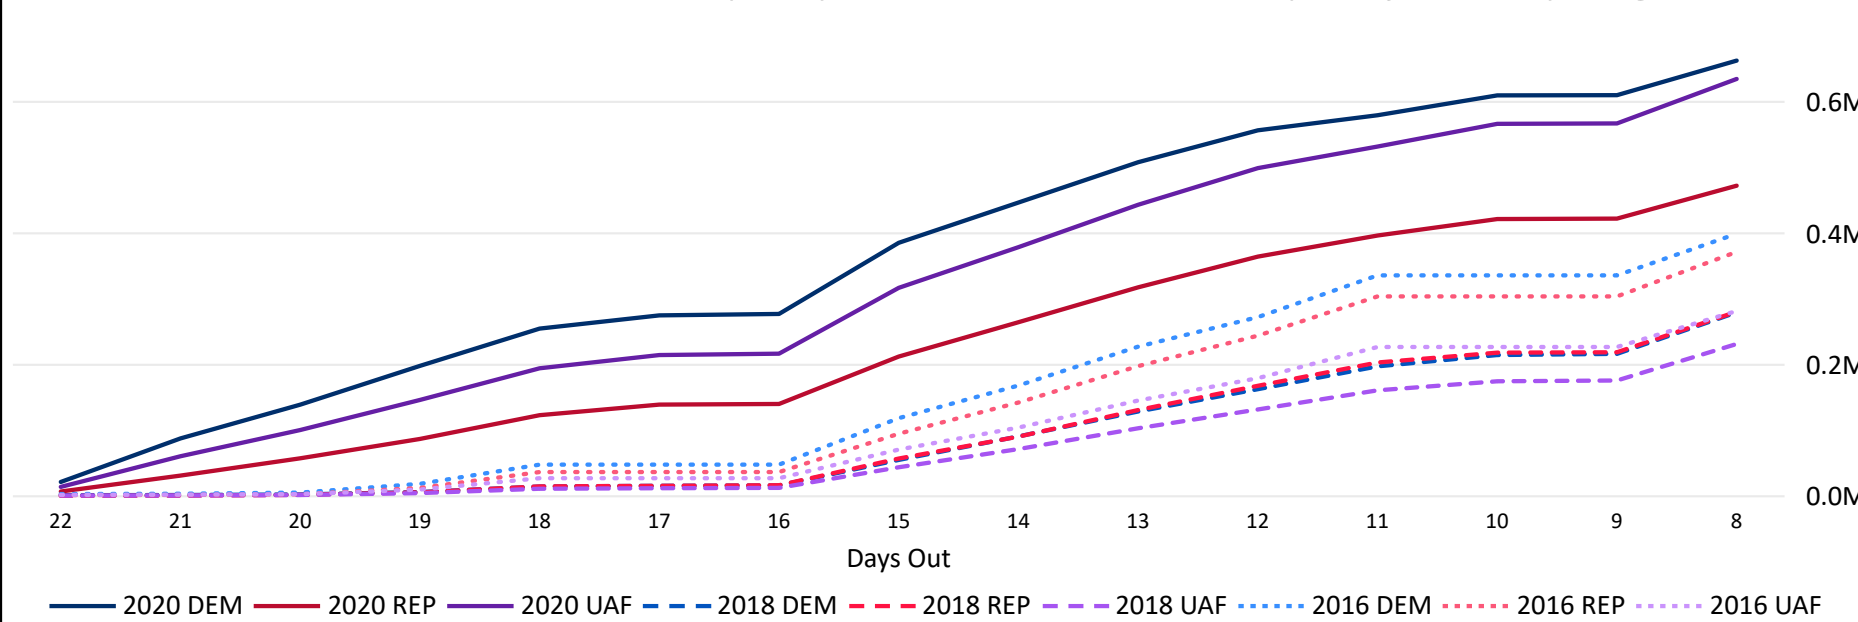

Total Ballots Returned

(as of October 26, 2020)

1,790,827

October 27, 2020

8 Days Out from Election Day

Ballots Returned 8 Days Out by Major Party Registration

Ballots Returned by Party Registration

Trend Line of Ballots Returned by Day 2016, 2018 & 2020 by Major Party Registration

Percent of Total Active Voters by Party Registration

Total Ballots Returned

(as of October 26, 2020)

1,790,827

October 27, 2020

8 Days Out from Election Day

Ballots Returned by Age Range

Ballots Returned by Gender/Age Range

Total Ballots Returned

(as of October 26, 2020)

1,790,827

October 27, 2020

8 Days Out from Election Day

2020 General Election Ballot Return Reporting:
Comparison of 2020, 2018, & 2016 by Gender and Age
& Major Party