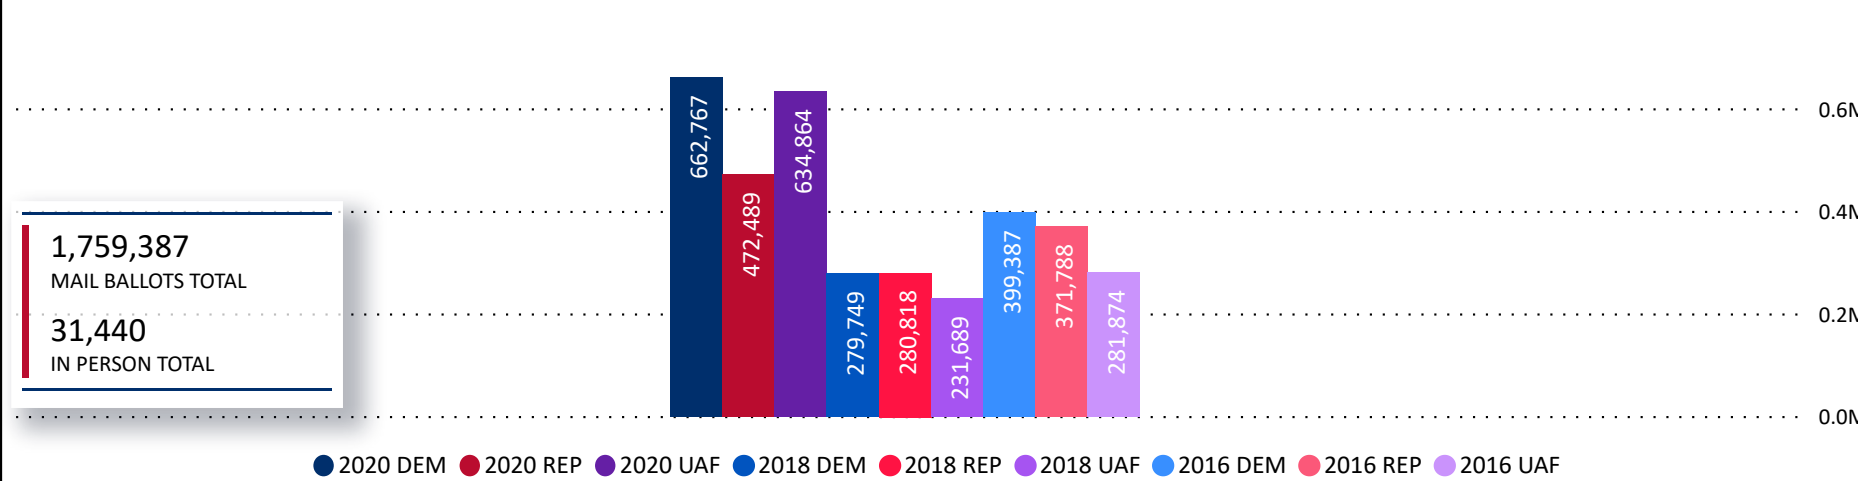

Total Ballots Returned

(as of October 26, 2020)

1,790,827

October 27, 2020

8 Days Out from Election Day

Ballots Returned 8 Days Out by Major Party Registration

Ballots Returned by Party Registration

Trend Line of Ballots Returned by Day 2016, 2018 & 2020 by Major Party Registration

Percent of Total Active Voters by Party Registration

Total Ballots Returned

(as of October 26, 2020)

1,790,827

October 27, 2020

8 Days Out from Election Day

Ballots Returned by Age Range

Ballots Returned by Gender/Age Range

Total Ballots Returned

(as of October 26, 2020)

1,790,827

October 27, 2020

8 Days Out from Election Day

2020 General Election Ballot Return Reporting:
Comparison of 2020, 2018, & 2016 by Gender and Age
& Major Party