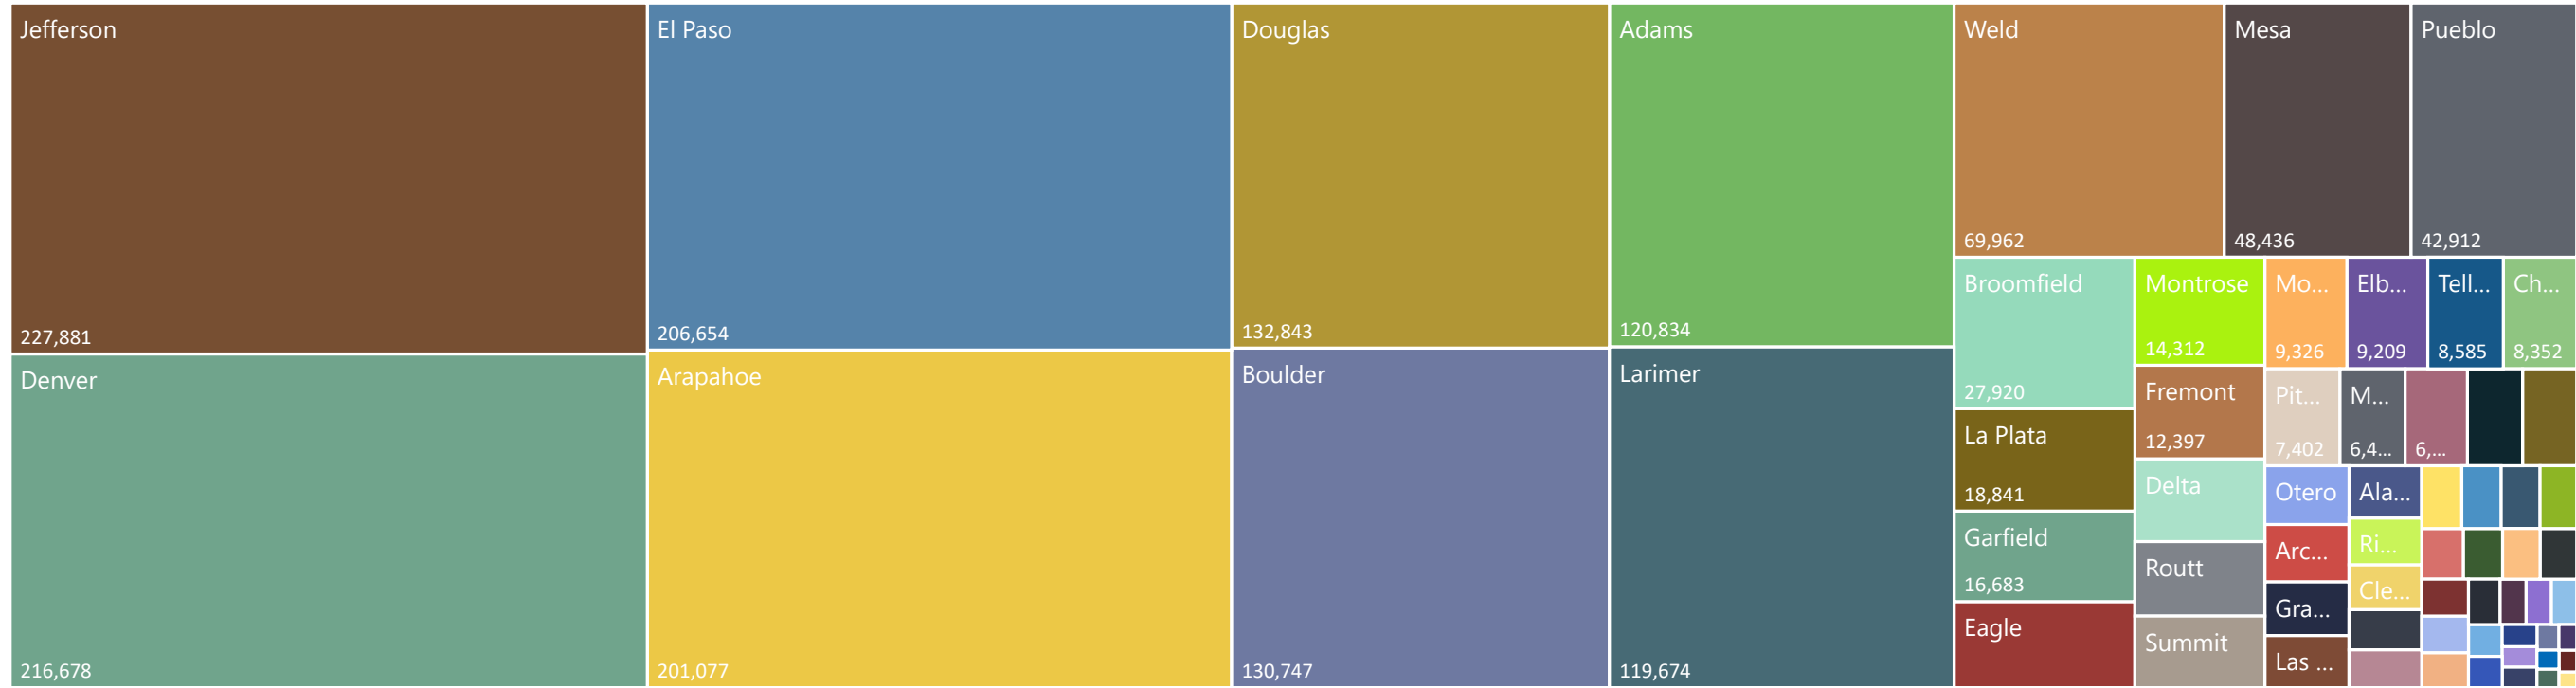

Total Ballots Returned

(as of October 26, 2020)

1,790,827

October 27, 2020

8 Days Out from Election Day

Ballots Returned 8 Days Out by Major Party Registration

Ballots Returned by Party Registration

Trend Line of Ballots Returned by Day 2016, 2018 & 2020 by Major Party Registration

Total Ballots Returned

(as of October 26, 2020)

1,790,827

October 27, 2020

8 Days Out from Election Day

2020 General Election Ballot Return Reporting:
Comparison of 2020, 2018, & 2016 by Gender and Age
& Major Party

Chart reflects current totals for 2020
and final totals from 2018 & 2016

Comparison of Ballots Returned by Gender/Age Range & Major Party 2020, 2018, & 2016

Colorado Secretary of State

Total Ballots Returned

(as of October 26, 2020)

October 27, 2020

2020 General Election Ballot Return Reporting: by County **1,790,827**

8 Days Out from Election Day

120,834	3,883	201,077	4,930	1,094	1,177	130,747	27,920	8,352	573
Adams	Alamosa	Arapahoe	Archuleta	Baca	Bent	Boulder	Broomfield	Chaffee	Cheyenne
3,332	2,156	1,170	728	1,670	10,974	216,678	725	132,843	15,848
Clear Creek	Conejos	Costilla	Crowley	Custer	Delta	Denver	Dolores	Douglas	Eagle
206,654	9,209	12,397	16,683	2,019	4,603	5,346	397	2,502	464
El Paso	Elbert	Fremont	Garfield	Gilpin	Grand	Gunnison	Hinsdale	Huerfano	Jackson
227,881	417	1,771	18,841	1,890	119,674	4,464	1,205	5,450	48,436
Jefferson	Kiowa	Kit Carson	La Plata	Lake	Larimer	Las Animas	Lincoln	Logan	Mesa
425	2,972	9,326	14,312	6,451	5,043	2,568	6,146	1,076	7,402
Mineral	Moffat	Montezuma	Montrose	Morgan	Otero	Ouray	Park	Phillips	Pitkin
2,509	42,912	1,932	3,444	9,865	1,736	281	2,797	783	9,483
Prowers	Pueblo	Rio Blanco	Rio Grande	Routt	Saguache	San Juan	San Miguel	Sedgwick	Summit
8,585	1,456	69,962	2,347						
Teller	Washington	Weld	Yuma						