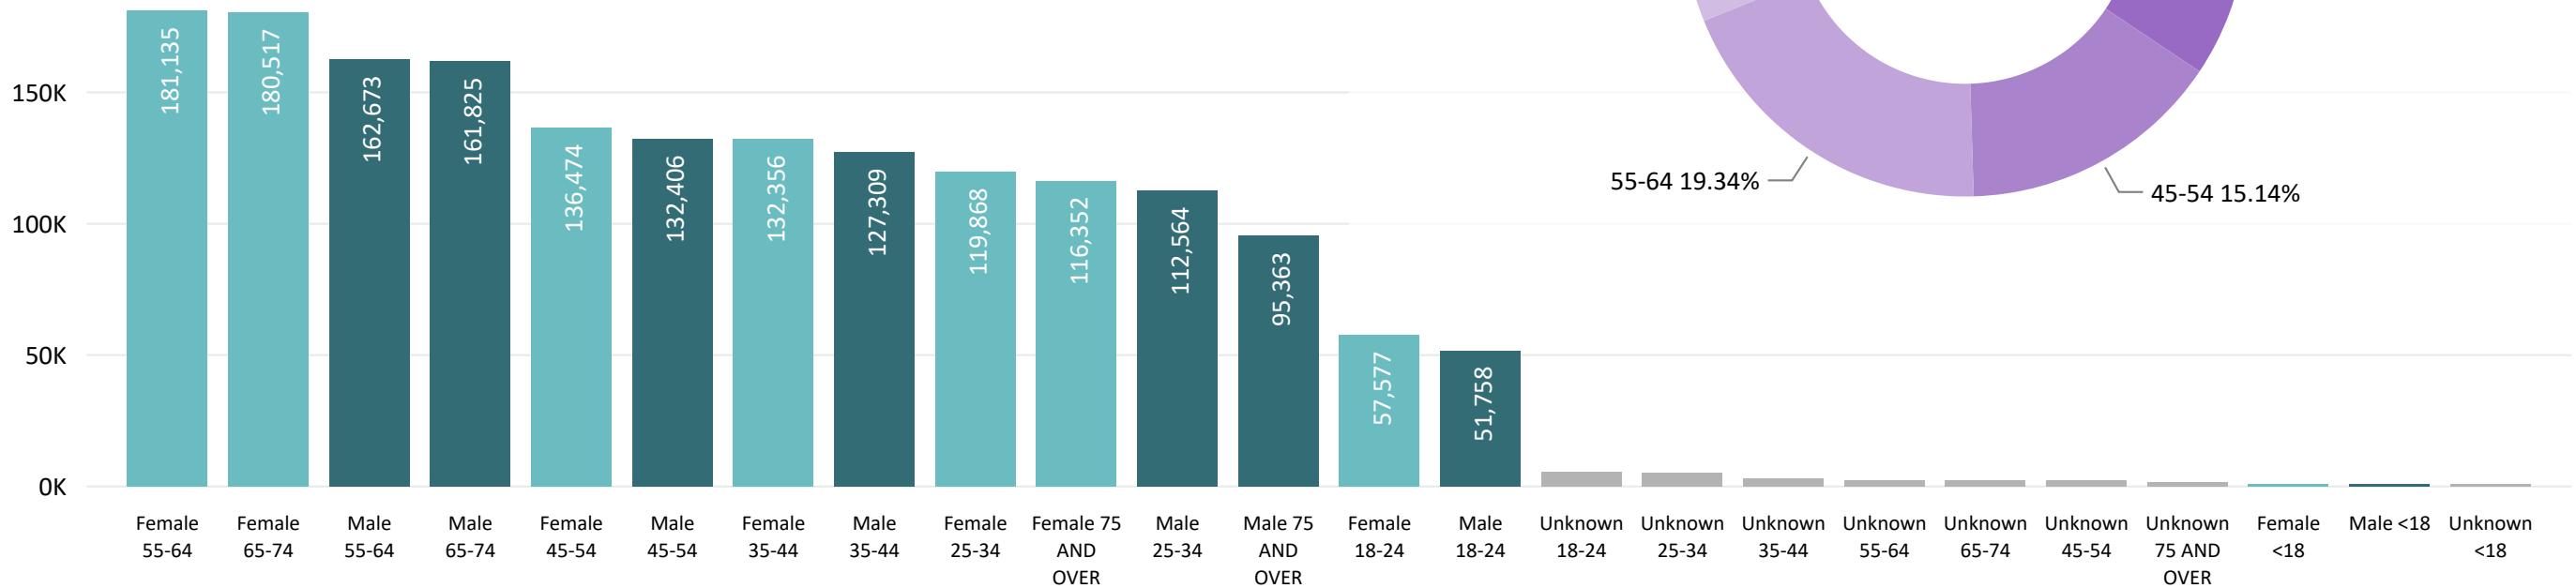

Total Ballots Returned

(as of October 26, 2020)

1,790,827

October 27, 2020

8 Days Out from Election Day

Ballots Returned 8 Days Out by Major Party Registration

Ballots Returned by Party Registration

Trend Line of Ballots Returned by Day 2016, 2018 & 2020 by Major Party Registration

Percent of Total Active Voters by Party Registration

Total Ballots Returned

(as of October 26, 2020)

1,790,827

October 27, 2020

8 Days Out from Election Day

Ballots Returned by Age Range

Ballots Returned by Gender/Age Range

Total Ballots Returned

(as of October 26, 2020)

1,790,827

October 27, 2020

8 Days Out from Election Day

2020 General Election Ballot Return Reporting:
Comparison of 2020, 2018, & 2016 by Gender and Age
& Major Party