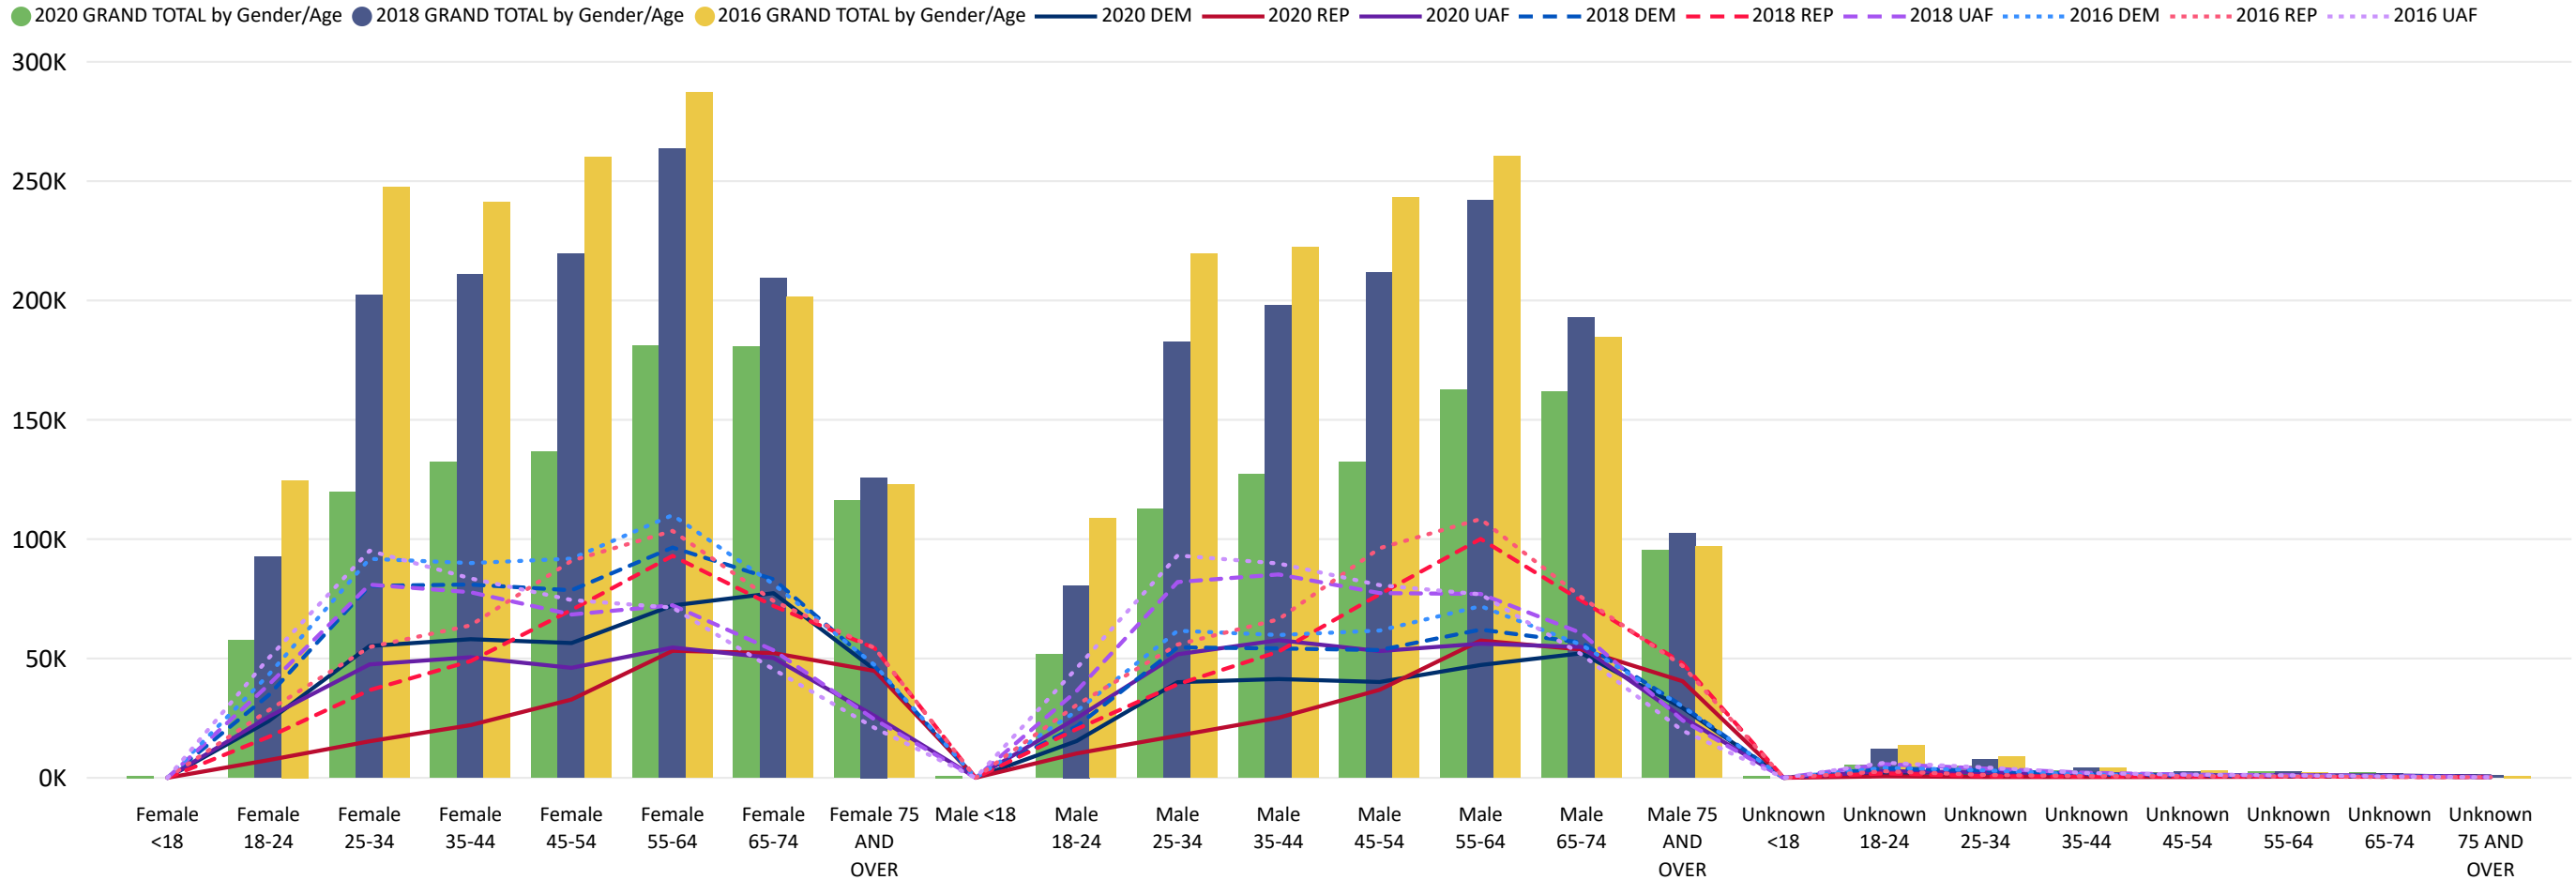

Total Ballots Returned

(as of October 26, 2020)

1,790,827

October 27, 2020

8 Days Out from Election Day

Ballots Returned 8 Days Out by Major Party Registration

Ballots Returned by Party Registration

Trend Line of Ballots Returned by Day 2016, 2018 & 2020 by Major Party Registration

Percent of Total Active Voters by Party Registration

Total Ballots Returned

(as of October 26, 2020)

1,790,827

October 27, 2020

8 Days Out from Election Day

Ballots Returned by Age Range

Ballots Returned by Gender/Age Range

Total Ballots Returned

(as of October 26, 2020)

1,790,827

October 27, 2020

8 Days Out from Election Day

2020 General Election Ballot Return Reporting:
Comparison of 2020, 2018, & 2016 by Gender and Age
& Major Party

Chart reflects current totals for 2020
and final totals from 2018 & 2016

Comparison of Ballots Returned by Gender/Age Range & Major Party 2020, 2018, & 2016

Colorado Secretary of State

Total Ballots Returned