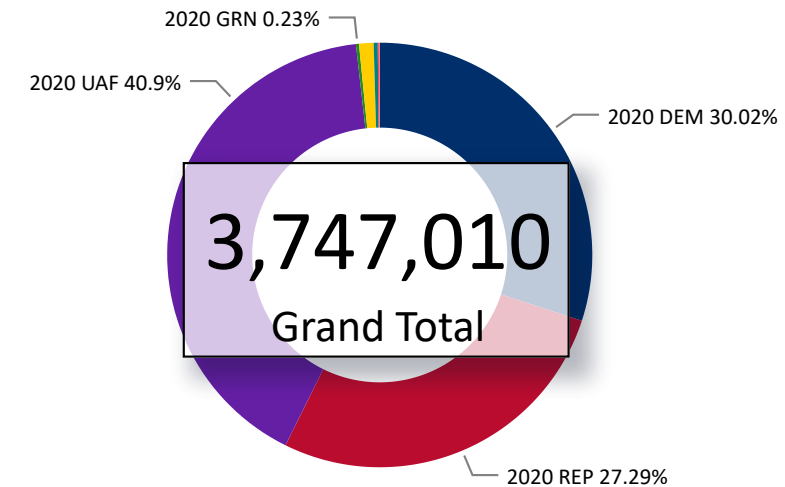

Total Ballots Returned

(as of October 26, 2020)

1,790,827

October 27, 2020

8 Days Out from Election Day

Ballots Returned 8 Days Out by Major Party Registration

Ballots Returned by Party Registration

Trend Line of Ballots Returned by Day 2016, 2018 & 2020 by Major Party Registration

Percent of Total Active Voters by Party Registration

Total Ballots Returned

(as of October 26, 2020)

1,790,827

October 27, 2020

8 Days Out from Election Day

Ballots Returned by Age Range

Ballots Returned by Gender/Age Range

Total Ballots Returned

(as of October 26, 2020)

1,790,827

October 27, 2020

8 Days Out from Election Day

2020 General Election Ballot Return Reporting:
Comparison of 2020, 2018, & 2016 by Gender and Age
& Major Party