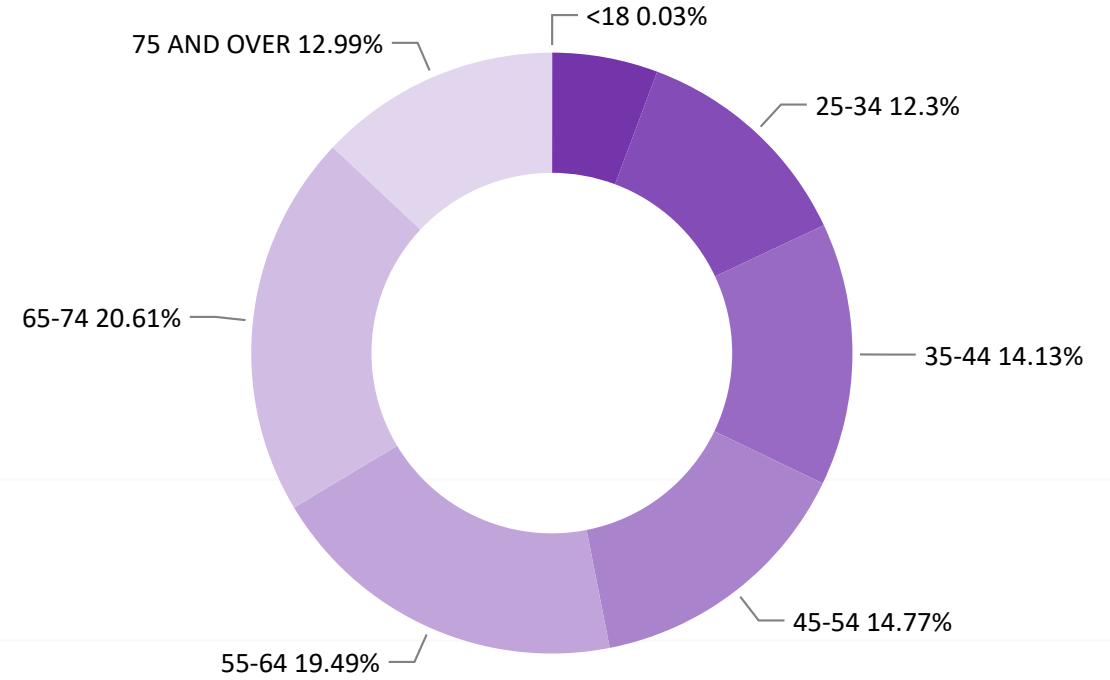

## 1,436,180

**October 23, 2020**

12 Days Out from Election Day

Ballots Returned 12 Days Out by Major Party Registration

**1,416,063**  
MAIL BALLOTS TOTAL

**20,117**  
IN PERSON TOTAL

Ballots Returned by Party Registration

Trend Line of Ballots Returned by Day 2016, 2018 & 2020 by Major Party Registration

Percent of Total Active Voters by Party Registration

# Total Ballots Returned

(as of October 22, 2020)

## 1,436,180

**October 23, 2020**

12 Days Out from Election Day

Ballots Returned by Age Range

Ballots Returned by Gender/Age Range