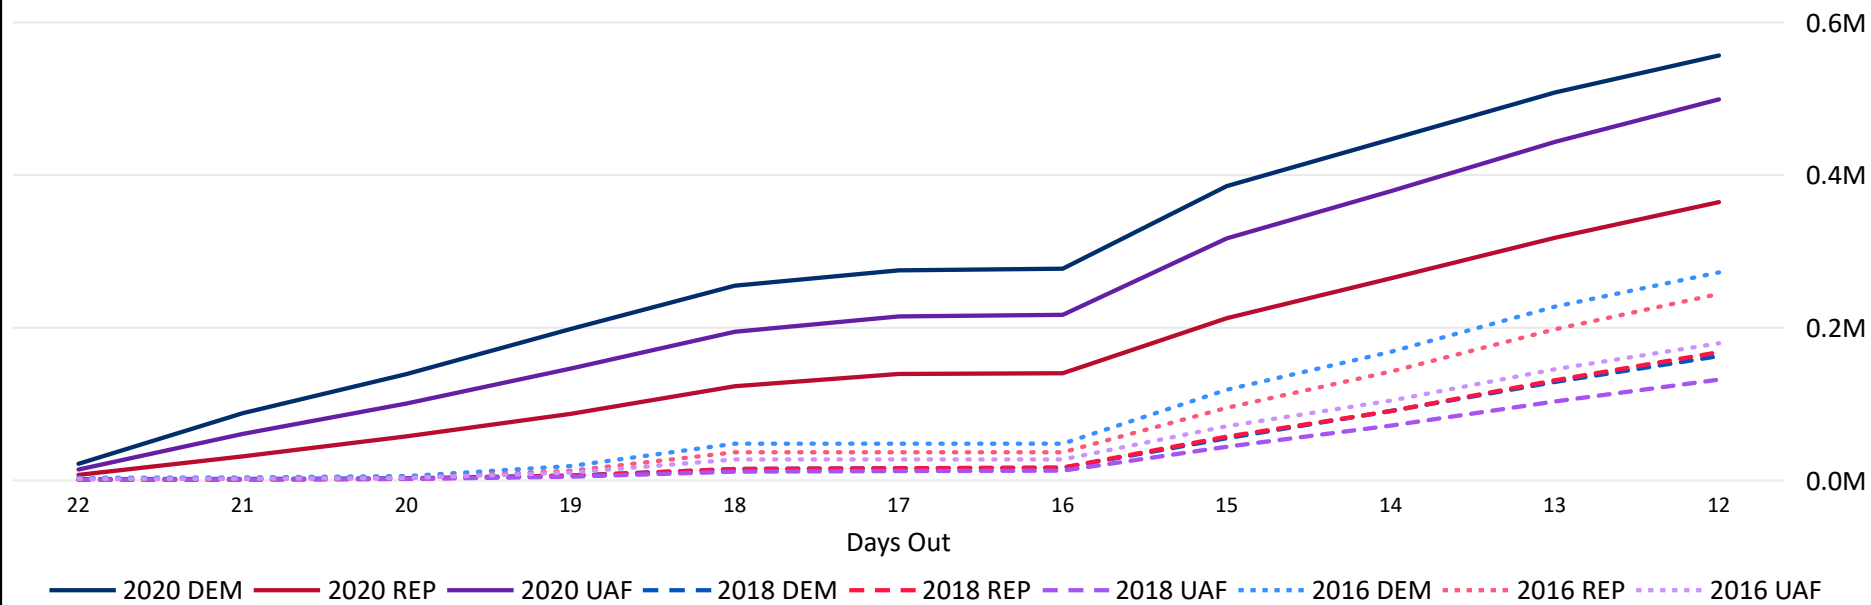

# Total Ballots Returned

(as of October 22, 2020)

## 1,436,180

**October 23, 2020**

12 Days Out from Election Day

Ballots Returned 12 Days Out by Major Party Registration

**1,416,063**  
MAIL BALLOTS TOTAL

**20,117**  
IN PERSON TOTAL

Ballots Returned by Party Registration

Trend Line of Ballots Returned by Day 2016, 2018 & 2020 by Major Party Registration

Percent of Total Active Voters by Party Registration