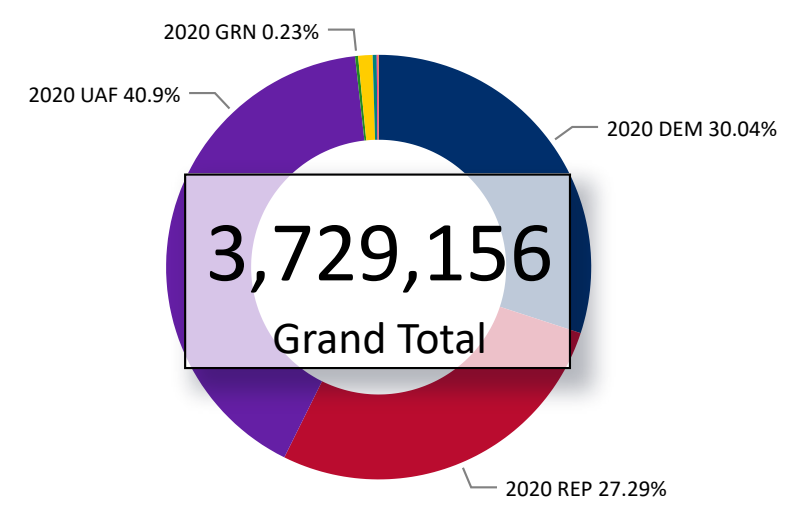

# Total Ballots Returned

(as of October 22, 2020)

## 1,436,180

**October 23, 2020**

12 Days Out from Election Day

Ballots Returned 12 Days Out by Major Party Registration

**1,416,063**  
MAIL BALLOTS TOTAL

**20,117**  
IN PERSON TOTAL

Ballots Returned by Party Registration

Trend Line of Ballots Returned by Day 2016, 2018 & 2020 by Major Party Registration

Percent of Total Active Voters by Party Registration