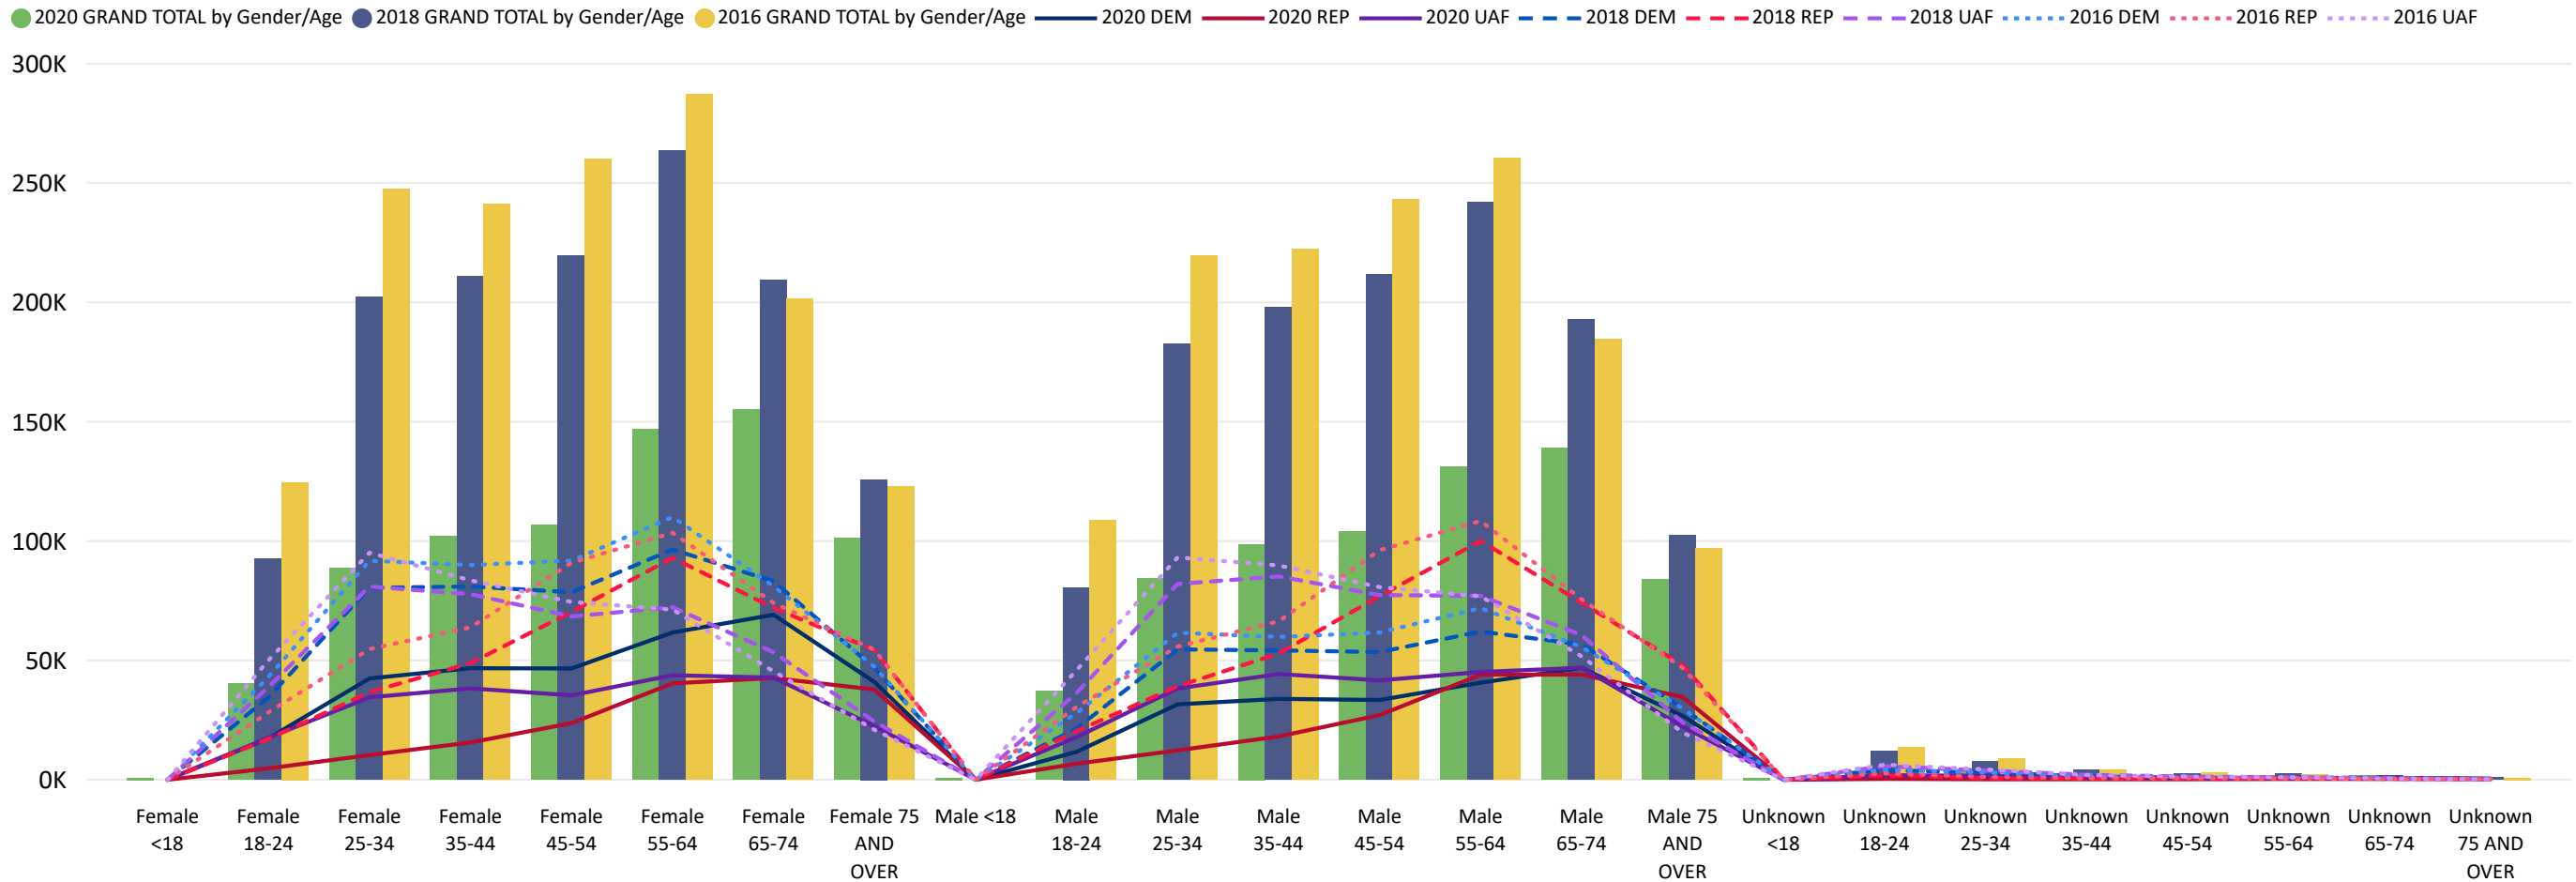

## 1,436,180

**October 23, 2020**

12 Days Out from Election Day

Ballots Returned by Age Range

Ballots Returned by Gender/Age Range

# Total Ballots Returned

(as of October 22, 2020)

## 1,436,180

**October 23, 2020**

12 Days Out from Election Day

**2020 General Election** Ballot Return Reporting:  
Comparison of 2020, 2018, & 2016 by Gender and Age  
& Major Party

Chart reflects current totals for 2020  
and final totals from 2018 & 2016

Comparison of Ballots Returned by Gender/Age Range & Major Party 2020, 2018, & 2016