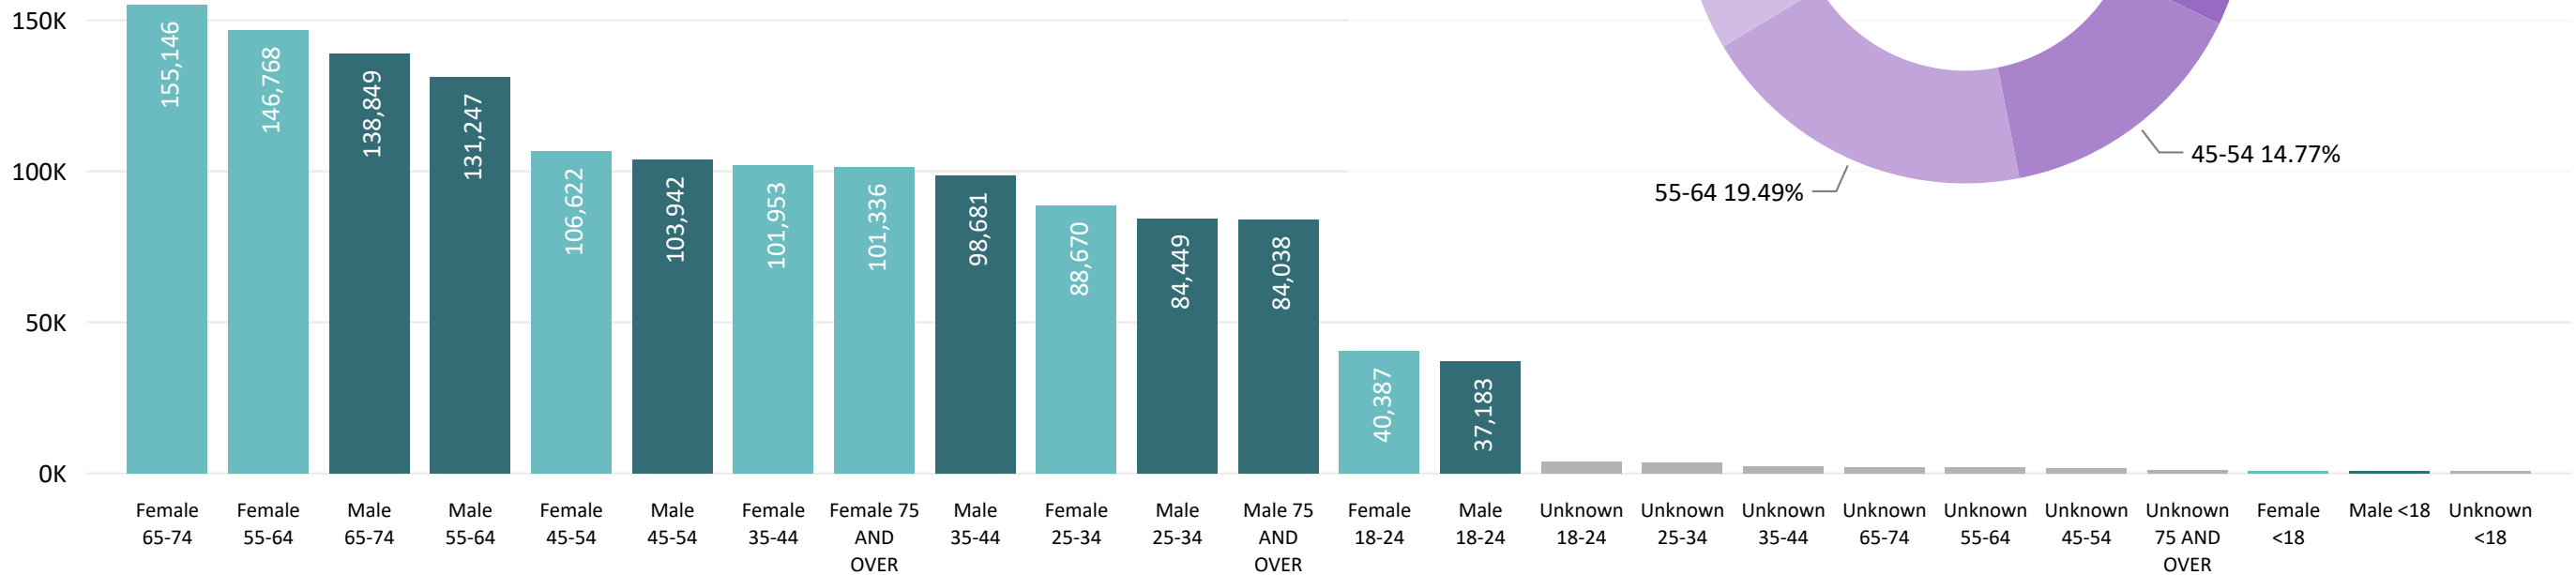

## 1,436,180

**October 23, 2020**

12 Days Out from Election Day

Ballots Returned by Age Range

Ballots Returned by Gender/Age Range

# Total Ballots Returned

(as of October 22, 2020)

## 1,436,180

**October 23, 2020**

12 Days Out from Election Day

**2020 General Election** Ballot Return Reporting:  
Comparison of 2020, 2018, & 2016 by Gender and Age  
& Major Party

Chart reflects current totals for 2020  
and final totals from 2018 & 2016