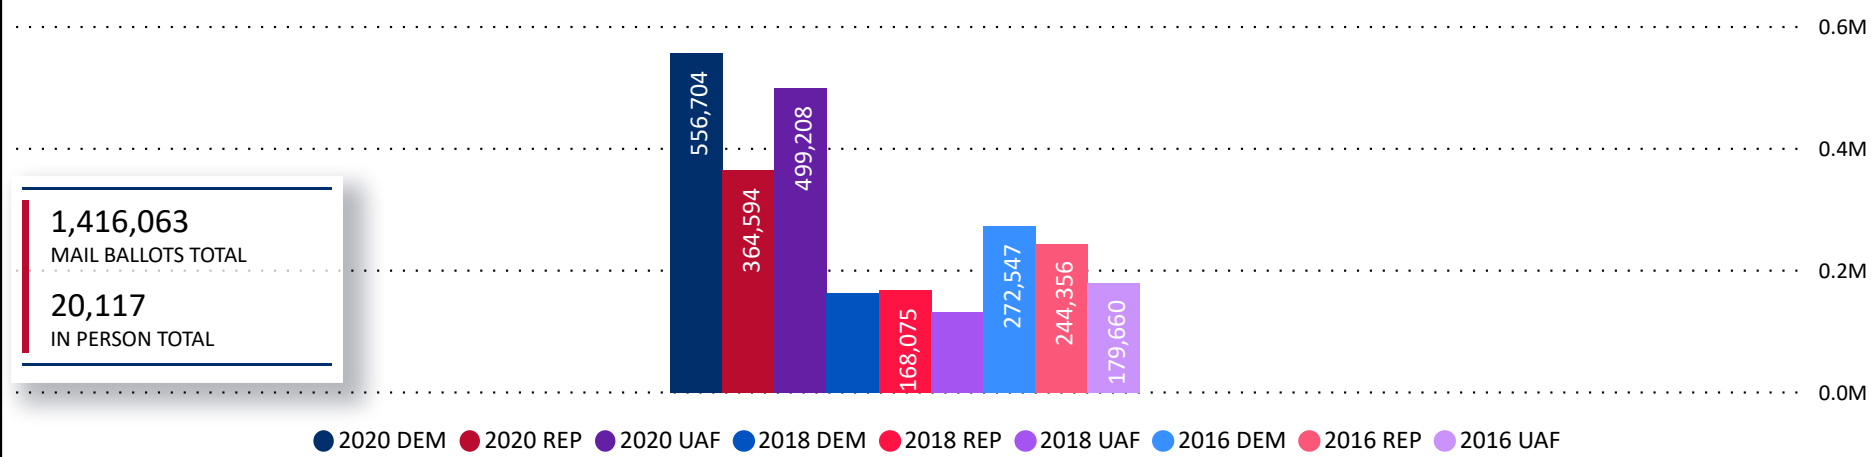

# Total Ballots Returned

(as of October 22, 2020)

## 1,436,180

**October 23, 2020**

12 Days Out from Election Day

Ballots Returned 12 Days Out by Major Party Registration

**1,416,063**  
MAIL BALLOTS TOTAL

**20,117**  
IN PERSON TOTAL

Ballots Returned by Party Registration