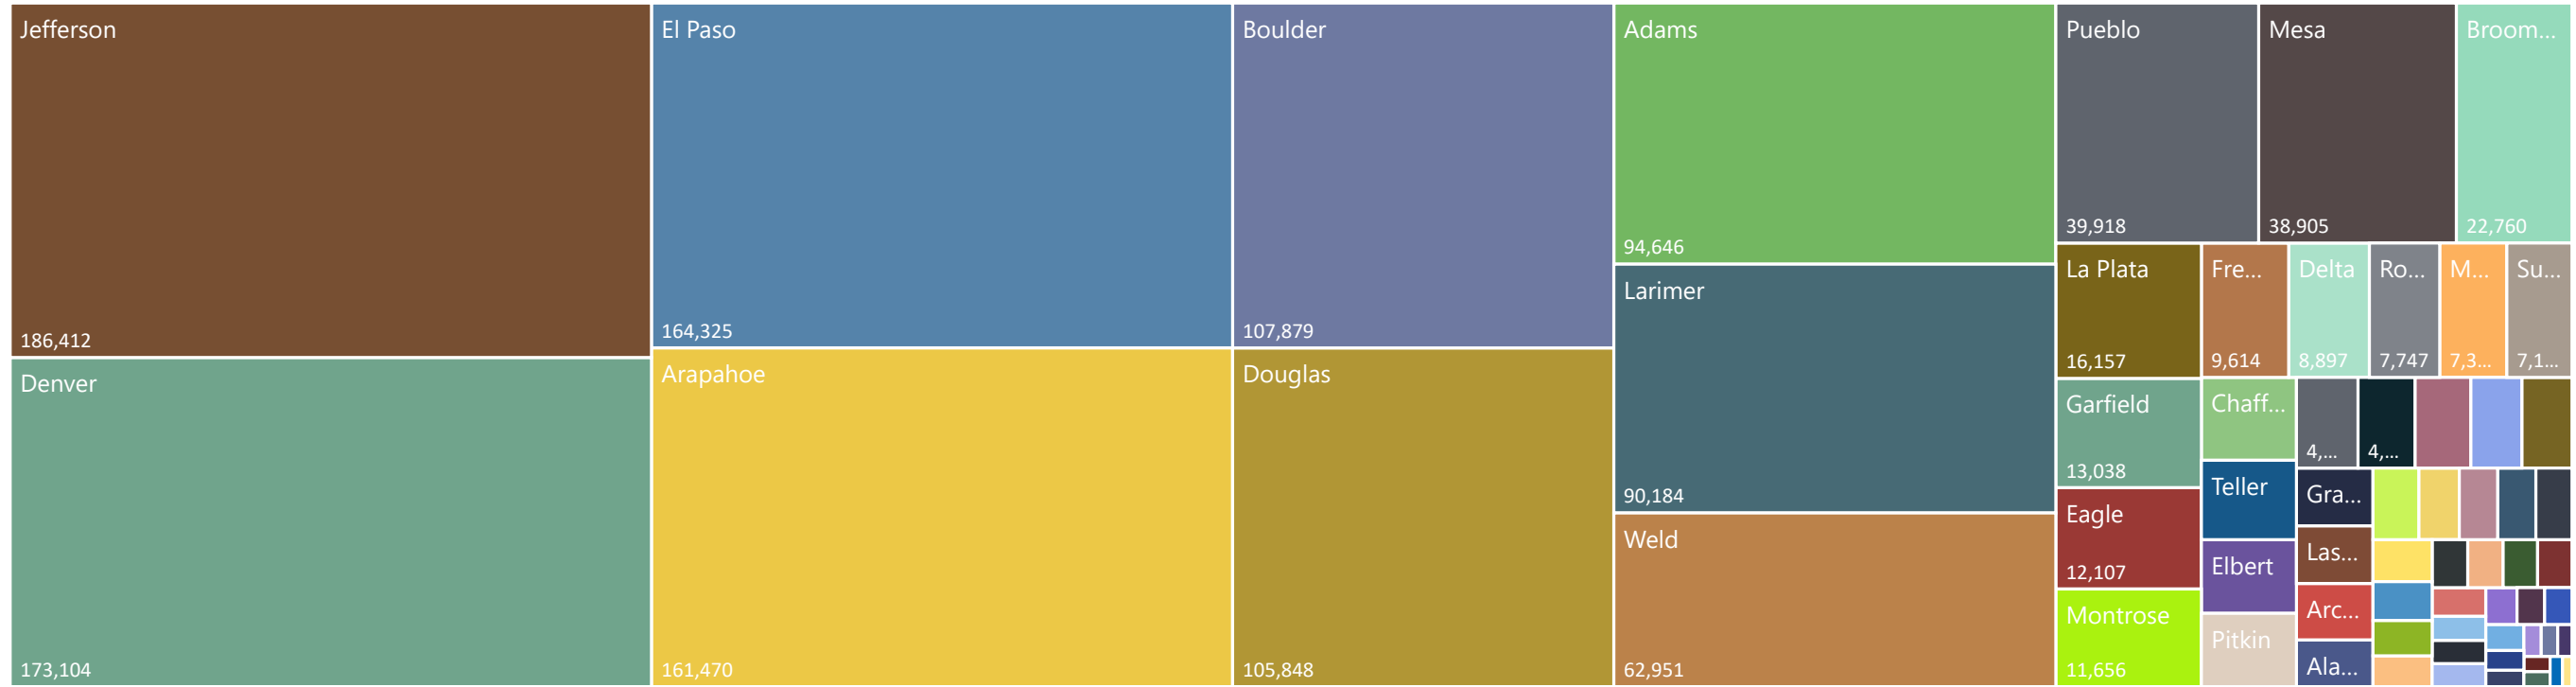

Comparison of Ballots Returned by Gender/Age Range & Major Party 2020, 2018, & 2016

# Colorado Secretary of State

## Total Ballots Returned

(as of October 22, 2020)

October 23, 2020

2020 General Election Ballot Return Reporting: by County **1,436,180**

12 Days Out from Election Day

94,646	2,937	161,470	3,539	815	945	107,879	22,760	6,462	439
Adams	Alamosa	Arapahoe	Archuleta	Baca	Bent	Boulder	Broomfield	Chaffee	Cheyenne
2,382	1,263	1,061	451	1,394	8,897	173,104	517	105,848	12,107
Clear Creek	Conejos	Costilla	Crowley	Custer	Delta	Denver	Dolores	Douglas	Eagle
164,325	5,743	9,614	13,038	1,355	3,635	3,732	327	2,246	375
El Paso	Elbert	Fremont	Garfield	Gilpin	Grand	Gunnison	Hinsdale	Huerfano	Jackson
186,412	321	1,352	16,157	1,398	90,184	3,610	834	4,252	38,905
Jefferson	Kiowa	Kit Carson	La Plata	Lake	Larimer	Las Animas	Lincoln	Logan	Mesa
307	2,120	7,395	11,656	4,576	3,801	2,037	4,132	826	5,714
Mineral	Moffat	Montezuma	Montrose	Morgan	Otero	Ouray	Park	Phillips	Pitkin
1,890	39,918	1,495	2,686	7,747	1,013	234	2,249	614	7,179
Prowers	Pueblo	Rio Blanco	Rio Grande	Routt	Saguache	San Juan	San Miguel	Sedgwick	Summit
6,187	1,014	62,951	1,708						
Teller	Washington	Weld	Yuma						