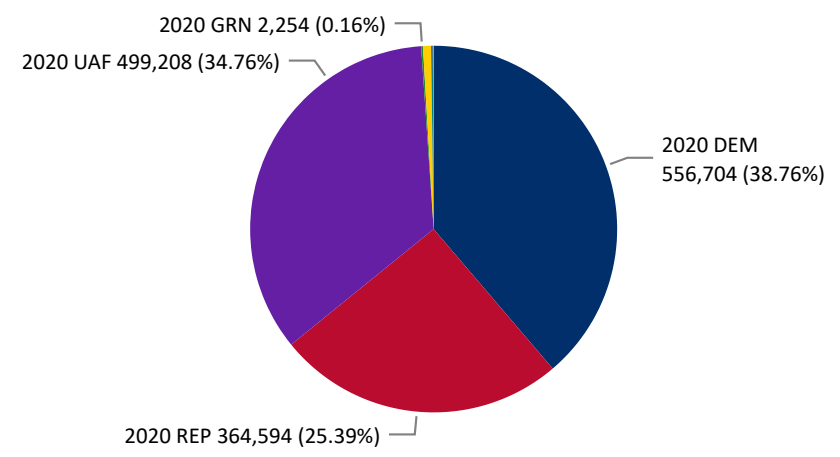

# Total Ballots Returned

(as of October 22, 2020)

## 1,436,180

**October 23, 2020**

12 Days Out from Election Day

Ballots Returned 12 Days Out by Major Party Registration

**1,416,063**  
MAIL BALLOTS TOTAL

**20,117**  
IN PERSON TOTAL

Ballots Returned by Party Registration

Trend Line of Ballots Returned by Day 2016, 2018 & 2020 by Major Party Registration

Percent of Total Active Voters by Party Registration