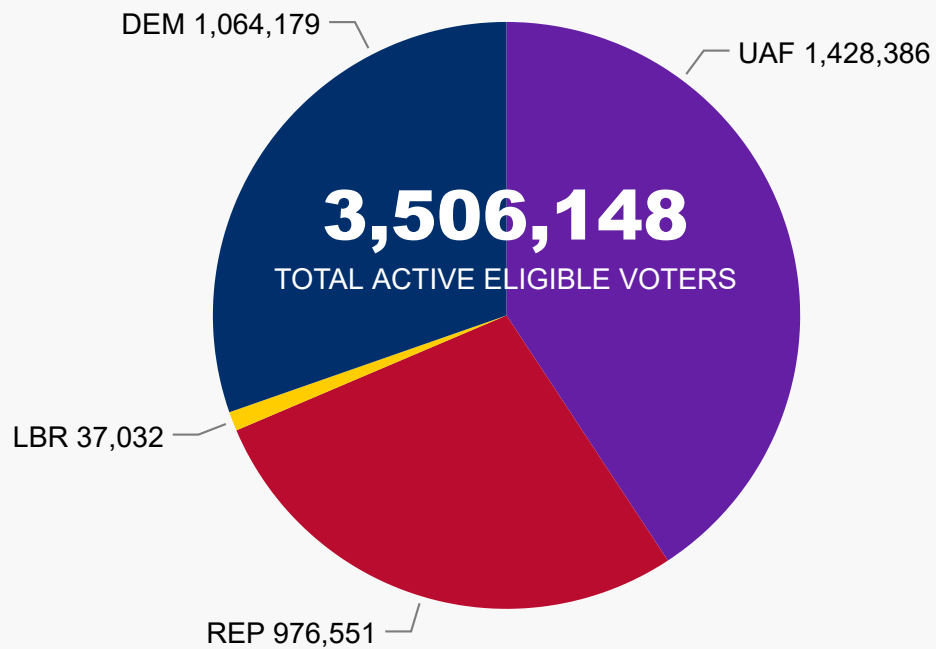

Colorado Secretary of State

1,279,267

TOTAL BALLOTS RETURNED

2020 State Primary

Ballot Return Reporting Election Day

All totals as of June 30, 2020 at 12:00 PM

Ballots Returned Election Day as of 12:00 PM

DEM REP LBR IN PROCESS

1,274,010
MAIL BALLOTS TOTAL
5,257
IN PERSON TOTAL

2020 State Primary Eligible Active Voters

State Primary Comparison Trend Line 2020 & 2018

DEM LBR REP IN PROCESS 2018 DEM 2018 REP 2018 IN PROCESS

Colorado Secretary of State

2020 State Primary

Ballot Return Reporting Election Day

All totals as of June 30, 2020 at 12:00 PM

2020 State Primary Unaffiliated Voters

1,417,167
UAF - No Preference

8,153
UAF - DEM Preference

294
UAF - LBR Preference

2,772
UAF - REP Preference

Ballot Type Returned by Unaffiliated

Unaffiliated Preferences

404,456

UNAFFILIATED BALLOTS RETURNED

In Process Ballots

In Primary Elections, Unaffiliated voters who do not choose a party preference receive a packet of both major party ballots in the mail. In Process Ballots are those packets that have been returned, but have not yet been processed to determine which major party ballot was returned.