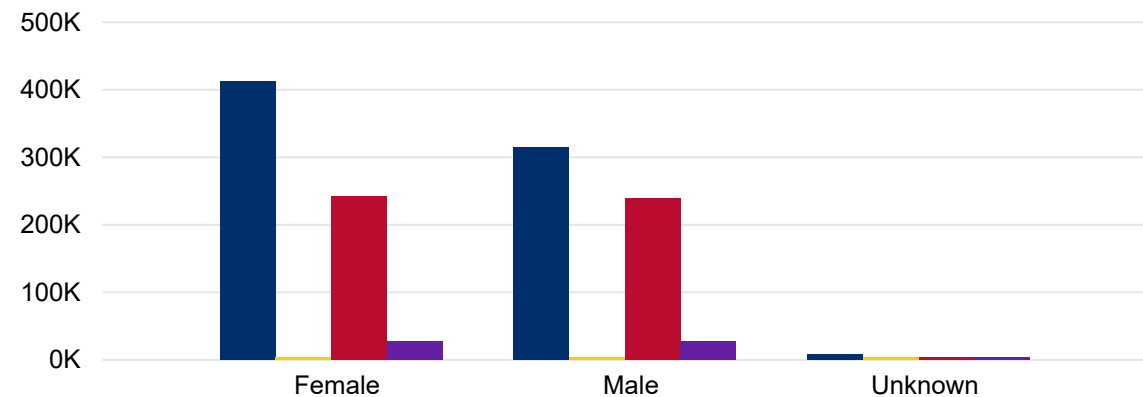

Colorado Secretary of State

2020 State Primary

Ballot Returns by Gender/Age

Election Day

All totals as of June 30, 2020 at 12:00 PM

Total Ballots Tabulated by Age Range

AGE RANGE ● <18 ● 18-24 ● 25-34 ● 35-44 ● 45-54 ● 55-64 ● 65-74 ● 75+

Total Ballots Tabulated by Gender/Age Range

Colorado Secretary of State

2020 State Primary

Ballot Returns by Gender/Age

Election Day

All totals as of June 30, 2020 at 12:00 PM

Total Ballots Tabulated by Gender

DEM Total LBR Total REP Total IN PROCESS

Ballot Type Tabulated by Age Range

DEM Total LBR Total REP Total IN PROCESS