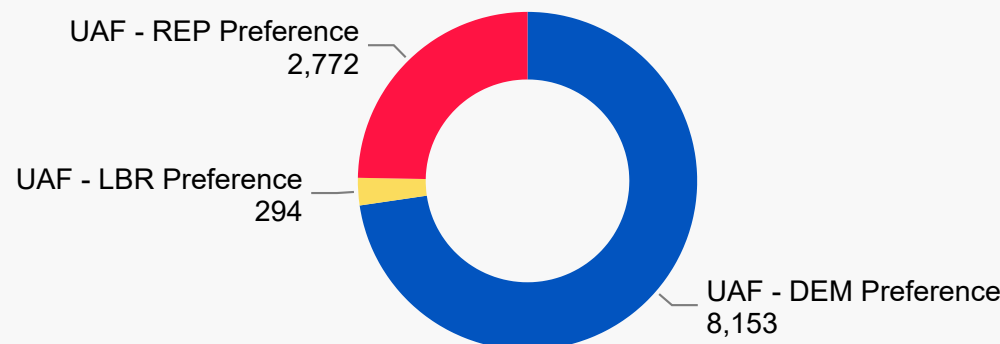

2020 State Primary

Ballot Return Reporting Election Day

All totals as of June 30, 2020 at 12:00 PM

2020 State Primary Unaffiliated Voters

1,417,167
UAF - No Preference

8,153
UAF - DEM Preference

294
UAF - LBR Preference

2,772
UAF - REP Preference

Ballot Type Returned by Unaffiliated

Unaffiliated Preferences

404,456

UNAFFILIATED BALLOTS RETURNED

In Process Ballots

In Primary Elections, Unaffiliated voters who do not choose a party preference receive a packet of both major party ballots in the mail. In Process Ballots are those packets that have been returned, but have not yet been processed to determine which major party ballot was returned.

Colorado Secretary of State

2020 State Primary

Ballot Returns by Gender/Age

Election Day

All totals as of June 30, 2020 at 12:00 PM

Total Ballots Tabulated by Age Range

AGE RANGE ● <18 ● 18-24 ● 25-34 ● 35-44 ● 45-54 ● 55-64 ● 65-74 ● 75+