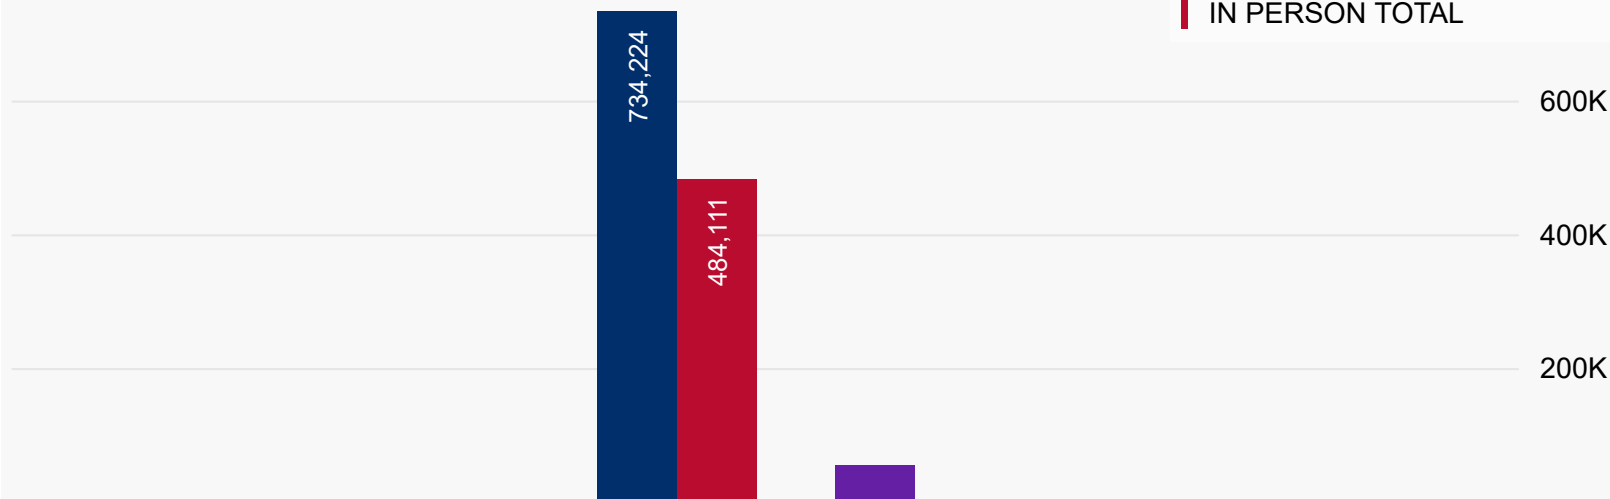

Colorado Secretary of State

1,279,267

TOTAL BALLOTS RETURNED

2020 State Primary

Ballot Return Reporting Election Day

All totals as of June 30, 2020 at 12:00 PM

Ballots Returned Election Day as of 12:00 PM

DEM REP LBR IN PROCESS

1,274,010
MAIL BALLOTS TOTAL
5,257
IN PERSON TOTAL

2020 State Primary Eligible Active Voters

State Primary Comparison Trend Line 2020 & 2018

DEM LBR REP IN PROCESS 2018 DEM 2018 REP 2018 IN PROCESS

Colorado Secretary of State