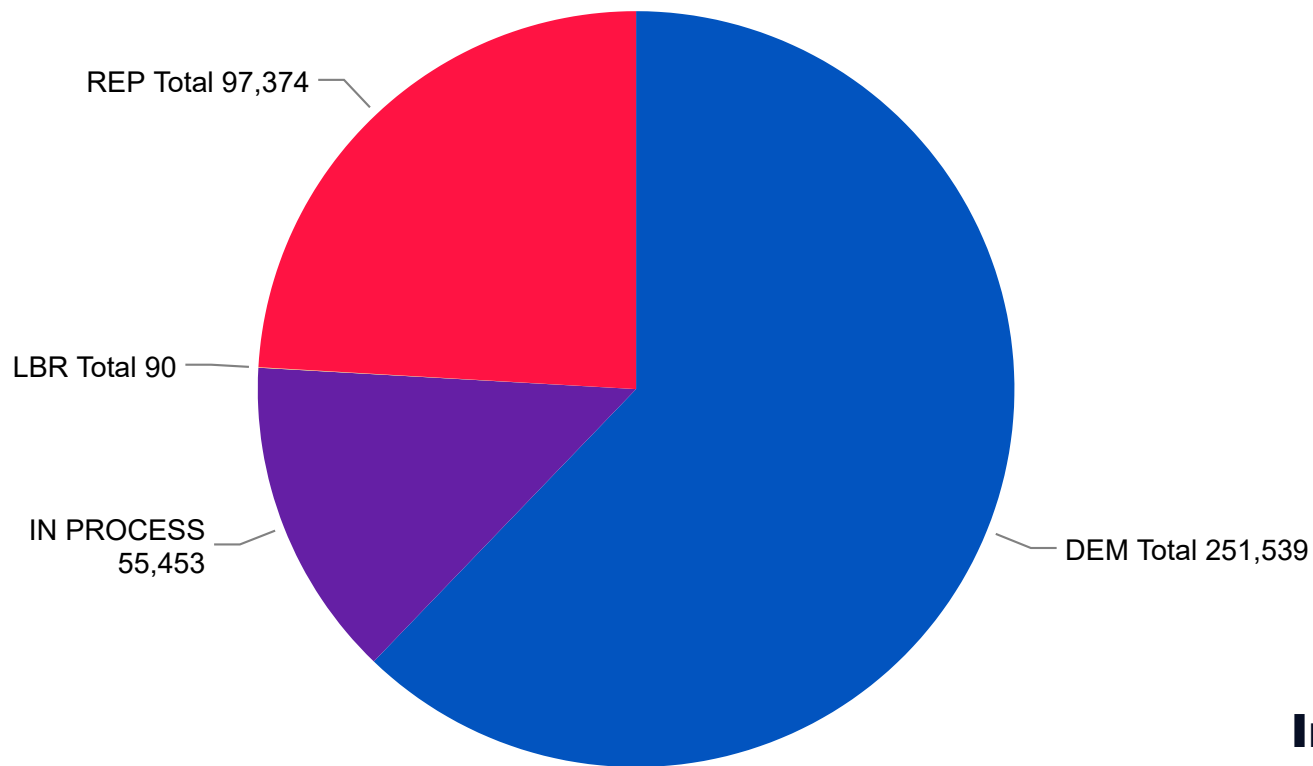

1,274,010
MAIL BALLOTS TOTAL
5,257
IN PERSON TOTAL

2020 State Primary Eligible Active Voters

State Primary Comparison Trend Line 2020 & 2018

DEM LBR REP IN PROCESS 2018 DEM 2018 REP 2018 IN PROCESS

Colorado Secretary of State

2020 State Primary

Ballot Return Reporting Election Day

All totals as of June 30, 2020 at 12:00 PM

2020 State Primary Unaffiliated Voters

1,417,167
UAF - No Preference

8,153
UAF - DEM Preference

294
UAF - LBR Preference

2,772
UAF - REP Preference

Ballot Type Returned by Unaffiliated

Unaffiliated Preferences

404,456

UNAFFILIATED BALLOTS RETURNED

In Process Ballots

In Primary Elections, Unaffiliated voters who do not choose a party preference receive a packet of both major party ballots in the mail. In Process Ballots are those packets that have been returned, but have not yet been processed to determine which major party ballot was returned.

Colorado Secretary of State

2020 State Primary

Ballot Returns by Gender/Age

Election Day

All totals as of June 30, 2020 at 12:00 PM

Total Ballots Tabulated by Age Range

AGE RANGE ● <18 ● 18-24 ● 25-34 ● 35-44 ● 45-54 ● 55-64 ● 65-74 ● 75+