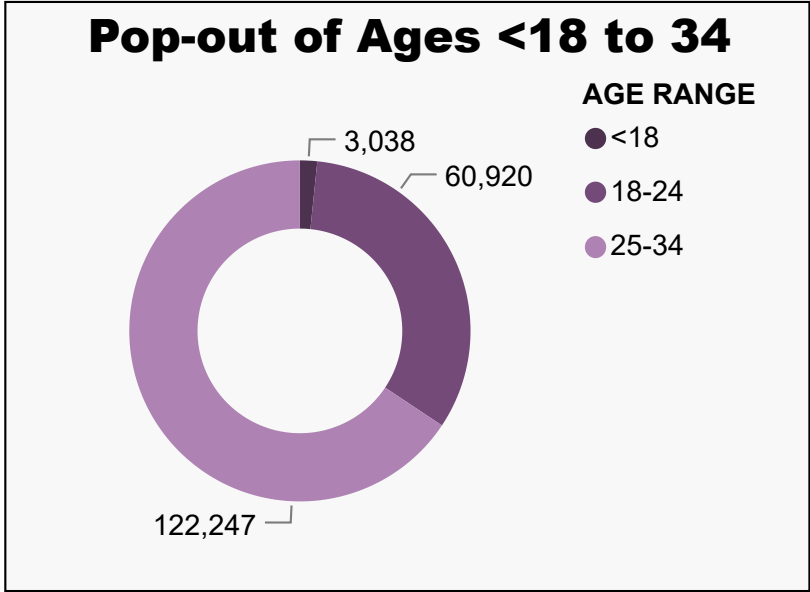

2,772
UAF - REP Preference

Ballot Type Returned by Unaffiliated

Unaffiliated Preferences

404,456

UNAFFILIATED BALLOTS RETURNED

In Process Ballots

In Primary Elections, Unaffiliated voters who do not choose a party preference receive a packet of both major party ballots in the mail. In Process Ballots are those packets that have been returned, but have not yet been processed to determine which major party ballot was returned.

Colorado Secretary of State

2020 State Primary

Ballot Returns by Gender/Age

Election Day

All totals as of June 30, 2020 at 12:00 PM

Total Ballots Tabulated by Age Range

AGE RANGE ● <18 ● 18-24 ● 25-34 ● 35-44 ● 45-54 ● 55-64 ● 65-74 ● 75+

Total Ballots Tabulated by Gender/Age Range

Colorado Secretary of State

2020 State Primary

Ballot Returns by Gender/Age

Election Day

All totals as of June 30, 2020 at 12:00 PM

Total Ballots Tabulated by Gender

DEM Total LBR Total REP Total IN PROCESS

Ballot Type Tabulated by Age Range

DEM Total LBR Total REP Total IN PROCESS