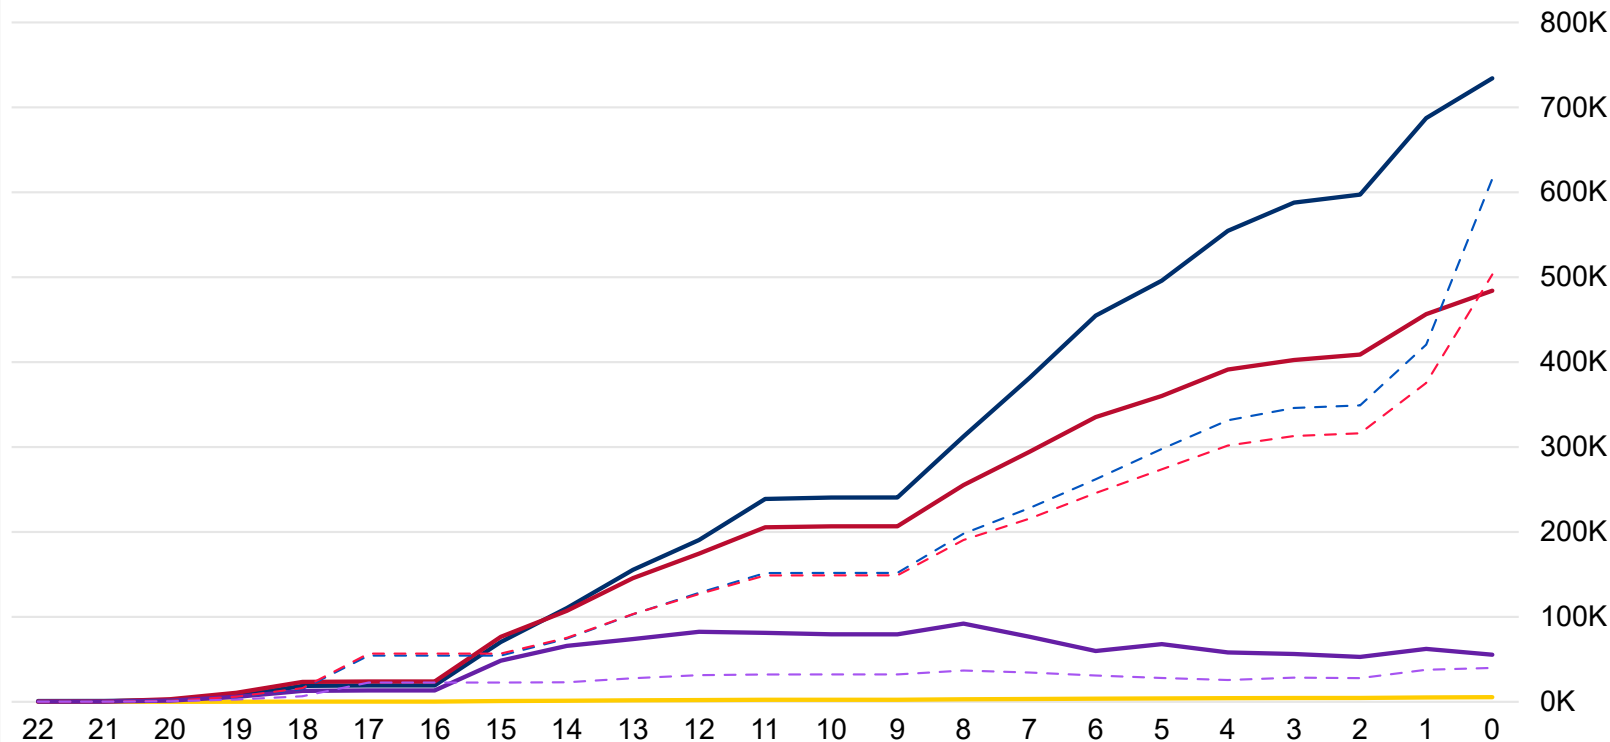

Colorado Secretary of State

1,279,267

TOTAL BALLOTS RETURNED

2020 State Primary

Ballot Return Reporting Election Day

All totals as of June 30, 2020 at 12:00 PM

Ballots Returned Election Day as of 12:00 PM

DEM REP LBR IN PROCESS

1,274,010
MAIL BALLOTS TOTAL
5,257
IN PERSON TOTAL

2020 State Primary Eligible Active Voters

State Primary Comparison Trend Line 2020 & 2018

DEM LBR REP IN PROCESS 2018 DEM 2018 REP 2018 IN PROCESS

Colorado Secretary of State

2020 State Primary

Ballot Return Reporting Election Day

All totals as of June 30, 2020 at 12:00 PM

2020 State Primary Unaffiliated Voters

1,417,167
UAF - No Preference

8,153
UAF - DEM Preference

294
UAF - LBR Preference

2,772
UAF - REP Preference

Ballot Type Returned by Unaffiliated

Unaffiliated Preferences

404,456

UNAFFILIATED BALLOTS RETURNED

In Process Ballots

In Primary Elections, Unaffiliated voters who do not choose a party preference receive a packet of both major party ballots in the mail. In Process Ballots are those packets that have been returned, but have not yet been processed to determine which major party ballot was returned.