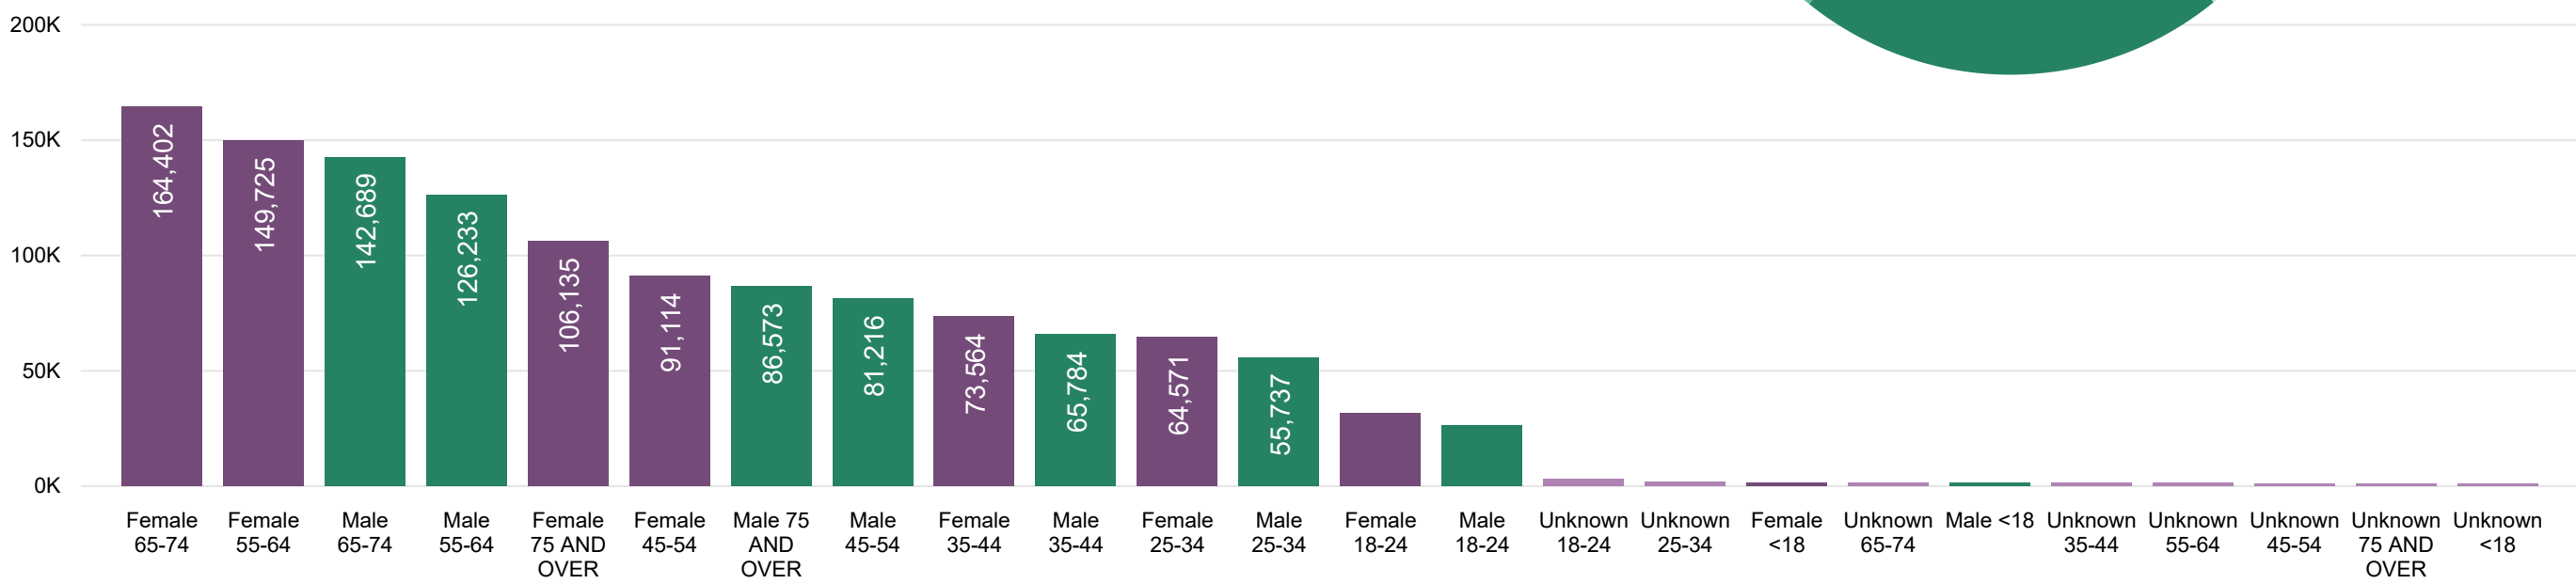

2,772
UAF - REP Preference

Ballot Type Returned by Unaffiliated

Unaffiliated Preferences

404,456

UNAFFILIATED BALLOTS RETURNED

In Process Ballots

In Primary Elections, Unaffiliated voters who do not choose a party preference receive a packet of both major party ballots in the mail. In Process Ballots are those packets that have been returned, but have not yet been processed to determine which major party ballot was returned.

Colorado Secretary of State

2020 State Primary

Ballot Returns by Gender/Age

Election Day

All totals as of June 30, 2020 at 12:00 PM

Total Ballots Tabulated by Age Range

AGE RANGE ● <18 ● 18-24 ● 25-34 ● 35-44 ● 45-54 ● 55-64 ● 65-74 ● 75+

Total Ballots Tabulated by Gender/Age Range

Colorado Secretary of State

2020 State Primary

Ballot Returns by Gender/Age

Election Day

All totals as of June 30, 2020 at 12:00 PM

Total Ballots Tabulated by Gender

DEM Total LBR Total REP Total IN PROCESS

Ballot Type Tabulated by Age Range

DEM Total LBR Total REP Total IN PROCESS