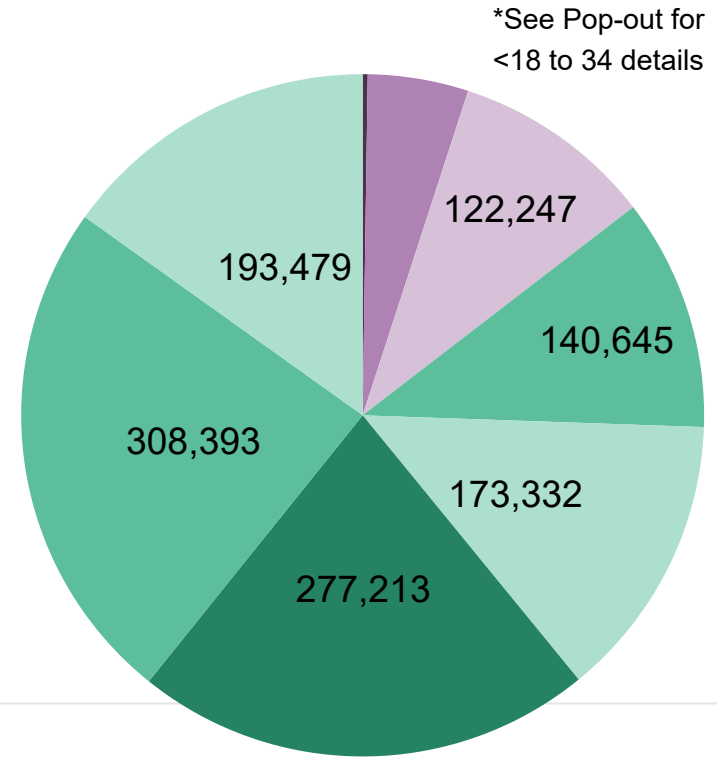

2,772
UAF - REP Preference

Ballot Type Returned by Unaffiliated

Unaffiliated Preferences

404,456

UNAFFILIATED BALLOTS RETURNED

In Process Ballots

In Primary Elections, Unaffiliated voters who do not choose a party preference receive a packet of both major party ballots in the mail. In Process Ballots are those packets that have been returned, but have not yet been processed to determine which major party ballot was returned.

Colorado Secretary of State

2020 State Primary

Ballot Returns by Gender/Age

Election Day

All totals as of June 30, 2020 at 12:00 PM

Total Ballots Tabulated by Age Range

AGE RANGE ● <18 ● 18-24 ● 25-34 ● 35-44 ● 45-54 ● 55-64 ● 65-74 ● 75+

Total Ballots Tabulated by Gender/Age Range

Colorado Secretary of State

2020 State Primary

Ballot Returns by Gender/Age

Election Day

All totals as of June 30, 2020 at 12:00 PM

Total Ballots Tabulated by Gender

DEM Total LBR Total REP Total IN PROCESS

Ballot Type Tabulated by Age Range

DEM Total LBR Total REP Total IN PROCESS