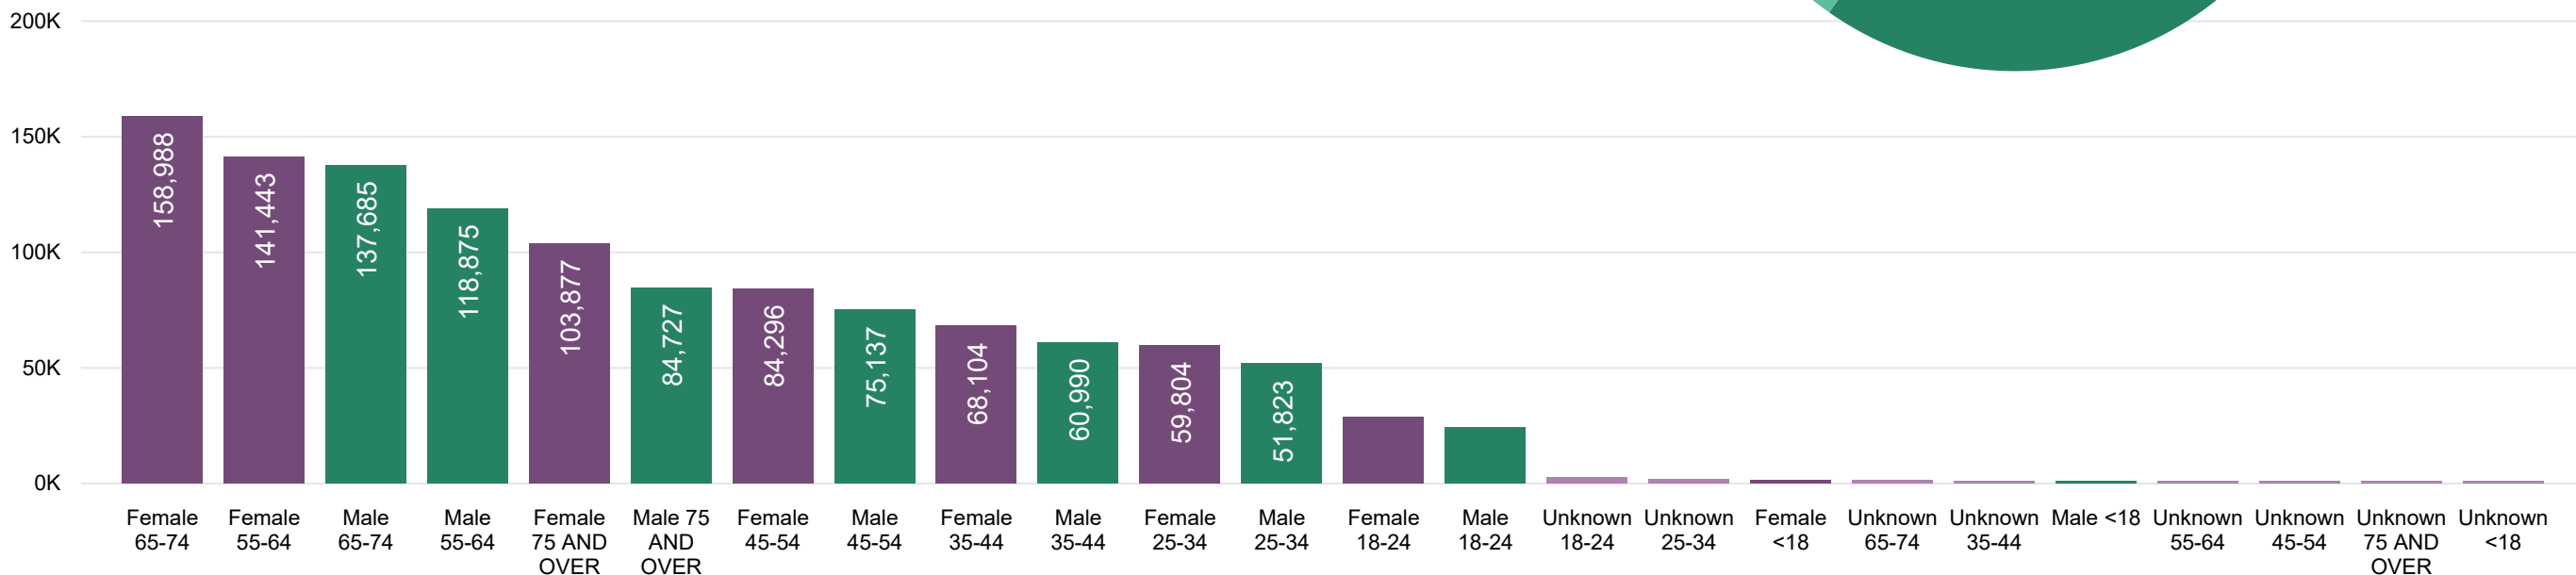

# Colorado Secretary of State

**2020 State Primary**  
 Ballot Returns by Gender/Age  
 1 Day Out  
 All totals as of June 29, 2020

## Total Ballots Tabulated by Age Range

AGE RANGE ● <18 ● 18-24 ● 25-34 ● 35-44 ● 45-54 ● 55-64 ● 65-74 ● 75+

## Total Ballots Tabulated by Gender/Age Range