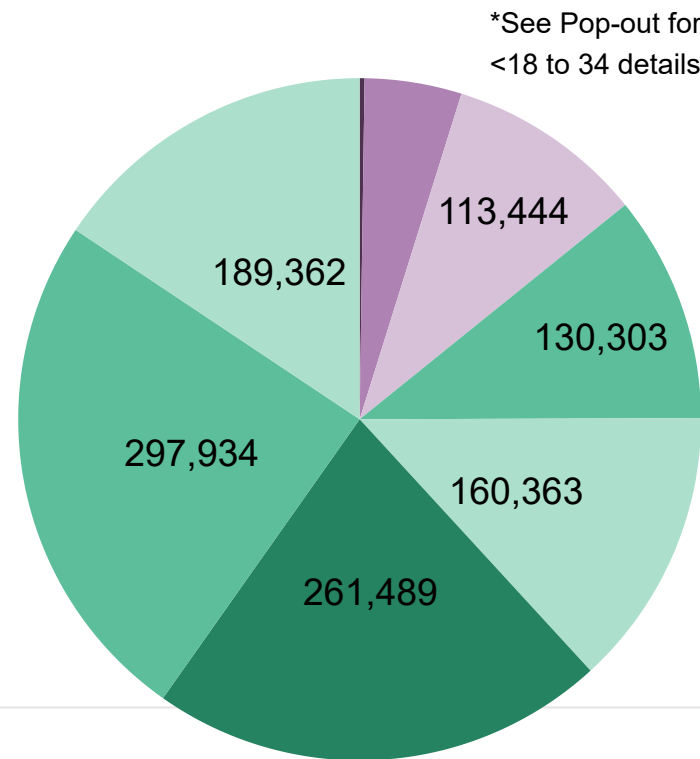

## In Process Ballots

In Primary Elections, Unaffiliated voters who do not choose a party preference receive a packet of both major party ballots in the mail. In Process Ballots are those packets that have been returned, but have not yet been processed to determine which major party ballot was returned.

# Colorado Secretary of State

**2020 State Primary**  
 Ballot Returns by Gender/Age  
 1 Day Out  
 All totals as of June 29, 2020

## Total Ballots Tabulated by Age Range

AGE RANGE ● <18 ● 18-24 ● 25-34 ● 35-44 ● 45-54 ● 55-64 ● 65-74 ● 75+