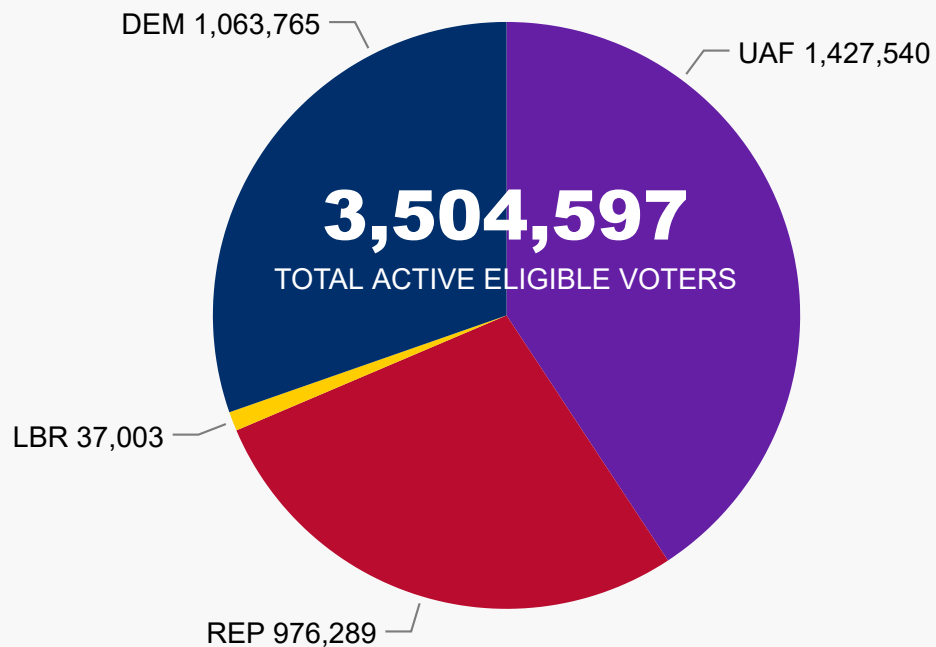

## 1,211,282

TOTAL BALLOTS RETURNED

### 2020 State Primary

Ballot Return Reporting 1 Day Out

All totals as of June 29, 2020

## Ballots Returned 1 Day Out

DEM REP LBR IN PROCESS

1,207,959  
MAIL BALLOTS TOTAL  
3,323  
IN PERSON TOTAL

## 2020 State Primary Eligible Active Voters