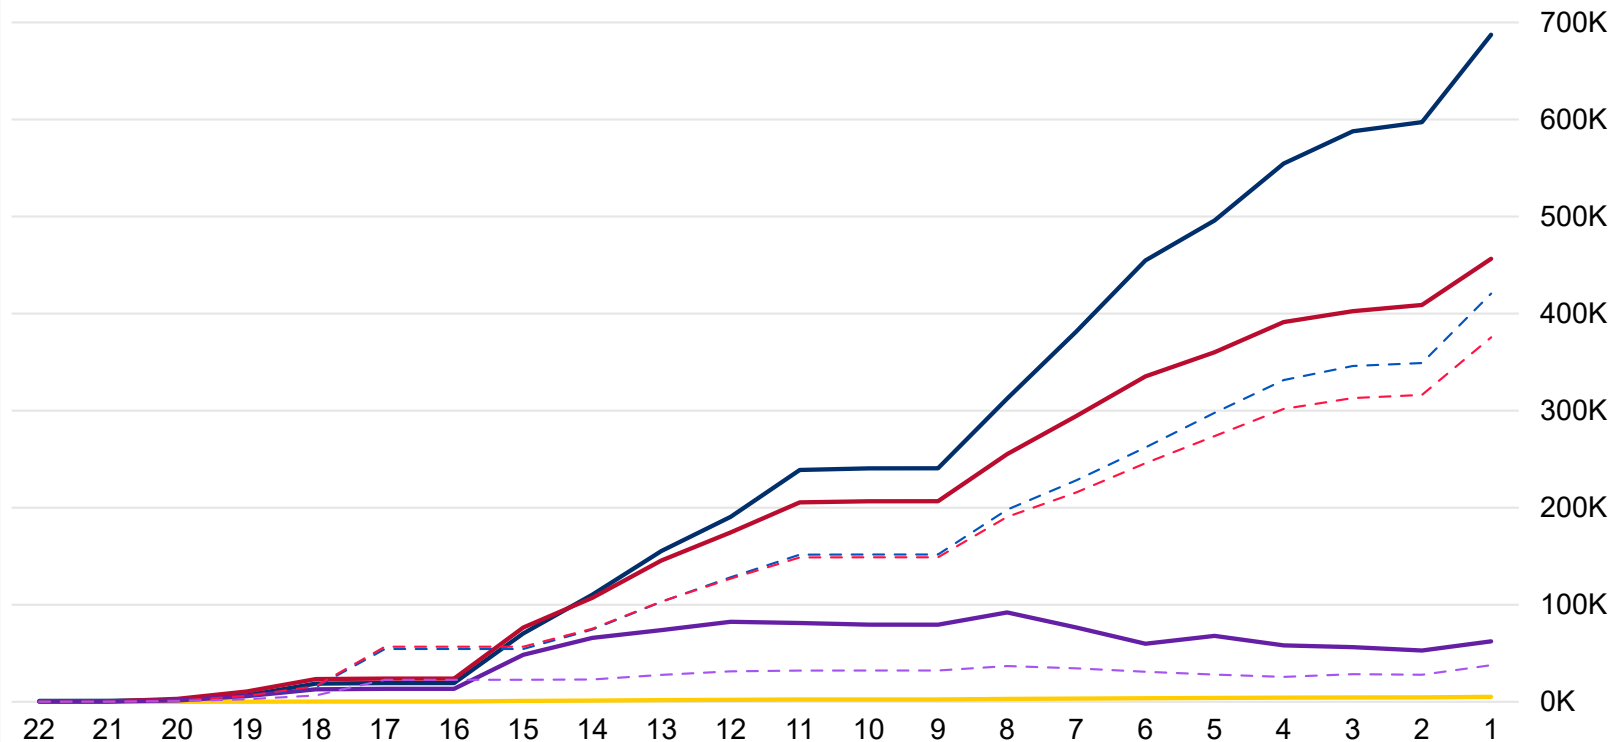

State Primary Comparison Trend Line 2020 & 2018

DEM LBR REP IN PROCESS 2018 DEM 2018 REP 2018 IN PROCESS