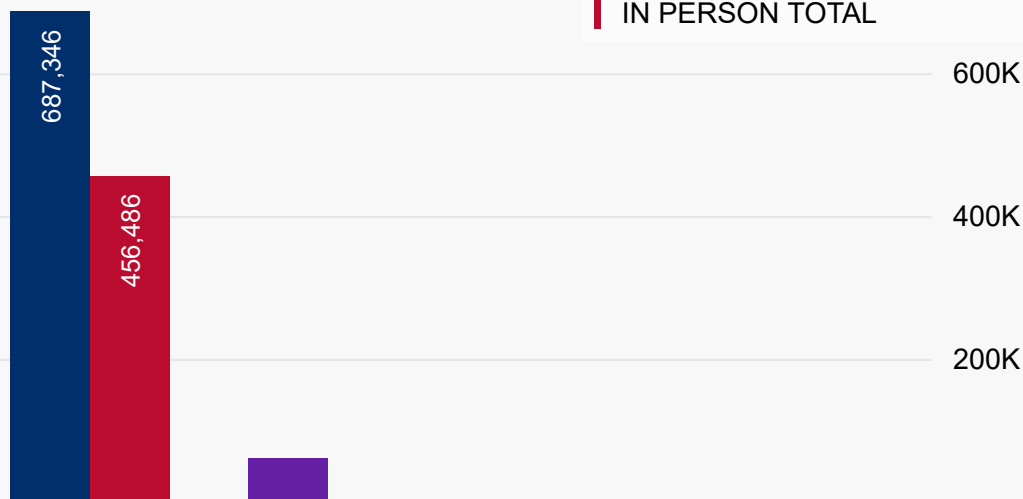

## 1,211,282

TOTAL BALLOTS RETURNED

### 2020 State Primary

Ballot Return Reporting 1 Day Out

All totals as of June 29, 2020

## Ballots Returned 1 Day Out

DEM REP LBR IN PROCESS

1,207,959  
MAIL BALLOTS TOTAL  
3,323  
IN PERSON TOTAL