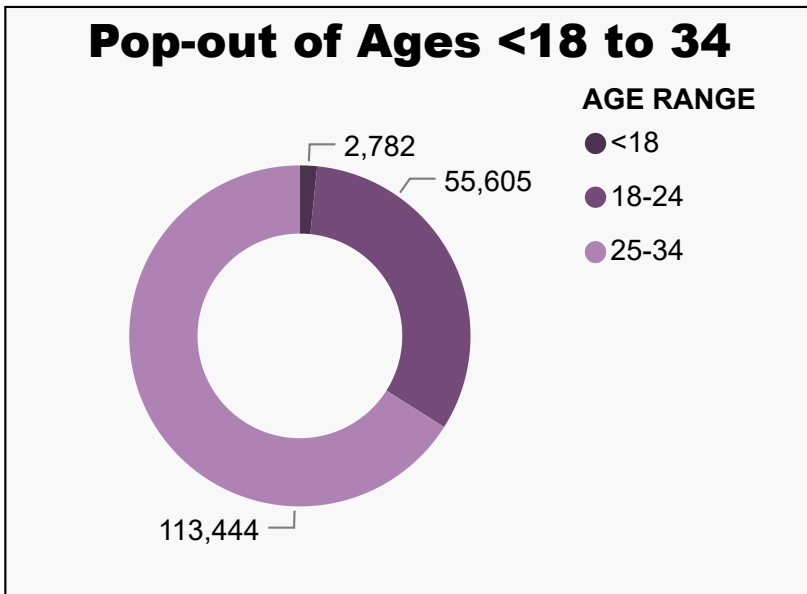

## UNAFFILIATED BALLOTS RETURNED

## In Process Ballots

In Primary Elections, Unaffiliated voters who do not choose a party preference receive a packet of both major party ballots in the mail. In Process Ballots are those packets that have been returned, but have not yet been processed to determine which major party ballot was returned.

# Colorado Secretary of State

**2020 State Primary**  
 Ballot Returns by Gender/Age  
 1 Day Out  
 All totals as of June 29, 2020

## Total Ballots Tabulated by Age Range

AGE RANGE ● <18 ● 18-24 ● 25-34 ● 35-44 ● 45-54 ● 55-64 ● 65-74 ● 75+