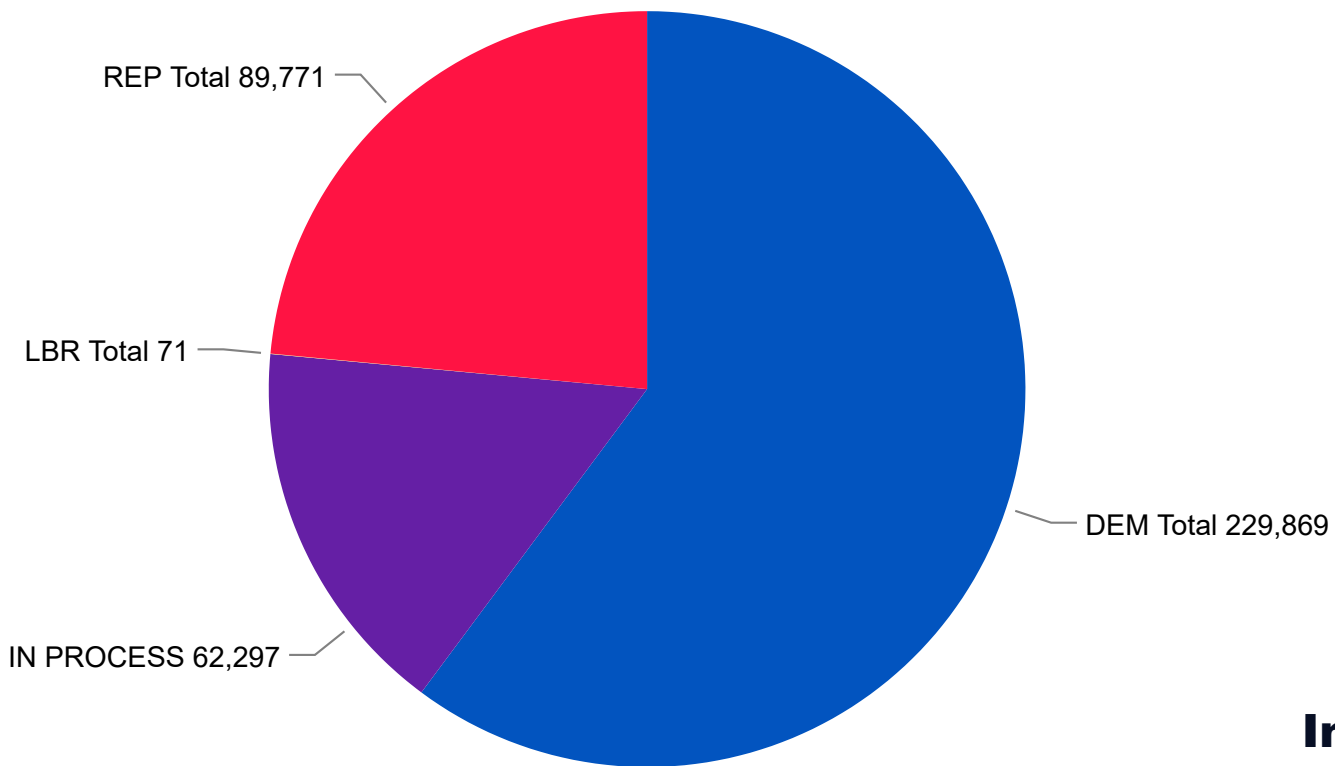

## 2020 State Primary Unaffiliated Voters

**1,416,375**  
UAF - No Preference

**8,116**  
UAF - DEM Preference

**292**  
UAF - LBR Preference

**2,757**  
UAF - REP Preference

## Ballot Type Returned by Unaffiliated