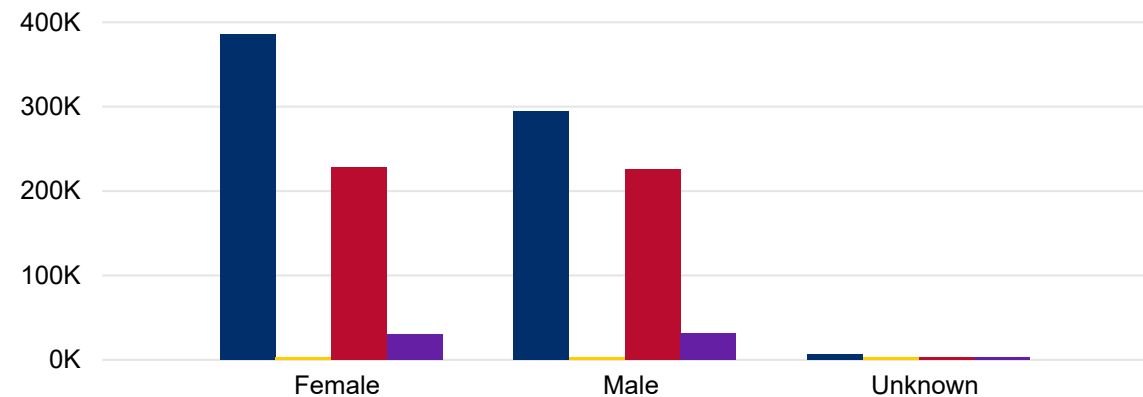

## Total Ballots Tabulated by Gender/Age Range

## 2020 State Primary

Ballot Returns by Gender/Age

1 Day Out

All totals as of June 29, 2020

## Total Ballots Tabulated by Gender

DEM Total LBR Total REP Total IN PROCESS

## Ballot Type Tabulated by Age Range

DEM Total LBR Total REP Total IN PROCESS