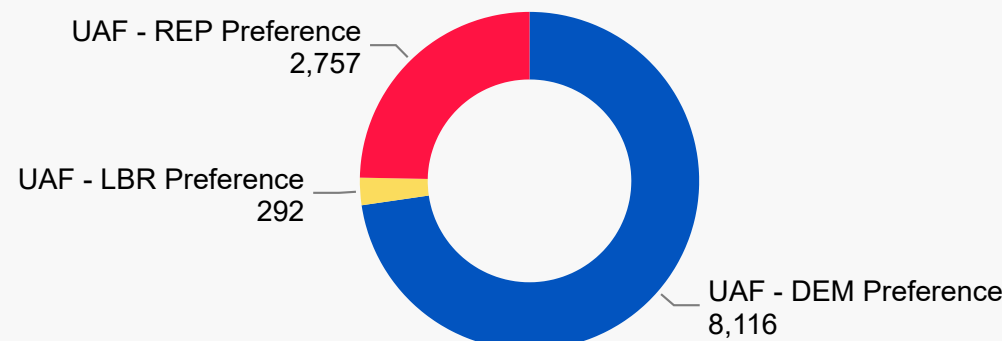

Unaffiliated Preferences

382,008

UNAFFILIATED BALLOTS RETURNED

In Process Ballots

In Primary Elections, Unaffiliated voters who do not choose a party preference receive a packet of both major party ballots in the mail. In Process Ballots are those packets that have been returned, but have not yet been processed to determine which major party ballot was returned.