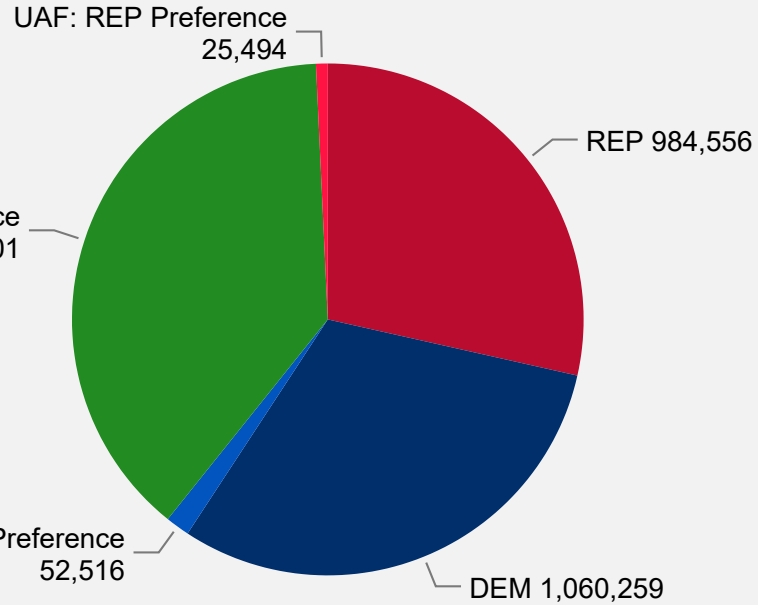

Colorado Secretary of State

2020 Presidential Primary

Ballot Return Reporting
Election Processing

Returns as of 11:30 PM March 5, 2020

*Returns as of 3/5/2020 at 11:30 PM

1,829,657

TOTAL BALLOTS RETURNED

Ballots Returned 3/5/2020 11:30 PM

● REP ● DEM ● IN PROCESS

2020 Presidential Primary Eligible Active Voters

Trend Line of Ballots Returned by Day

— REP — DEM — IN PROCESS