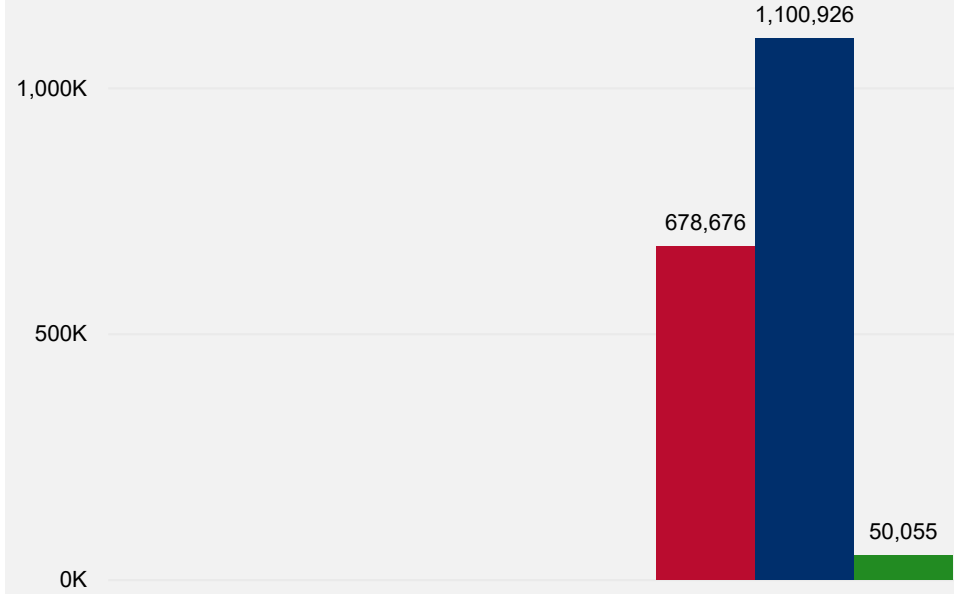

Colorado Secretary of State

2020 Presidential Primary

Ballot Return Reporting
Election Processing

Returns as of 11:30 PM March 5, 2020

*Returns as of 3/5/2020 at 11:30 PM

1,829,657

TOTAL BALLOTS RETURNED

Ballots Returned 3/5/2020 11:30 PM

● REP ● DEM ● IN PROCESS

2020 Presidential Primary Eligible Active Voters

Trend Line of Ballots Returned by Day

— REP — DEM — IN PROCESS