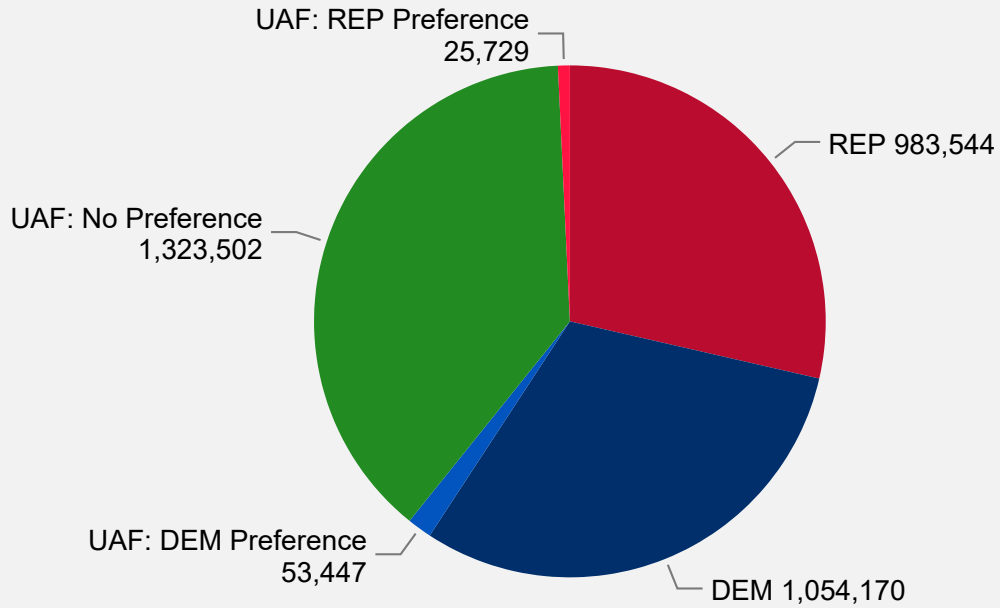

## 2020 Presidential Primary

Ballot Return Reporting

1 Day Out March 2, 2020 at 3:00 PM

\*Returns as of 3/2/2020 at 3:00 PM

# 1,226,276

TOTAL BALLOTS RETURNED

### 2020 Presidential Primary Eligible Active Voters