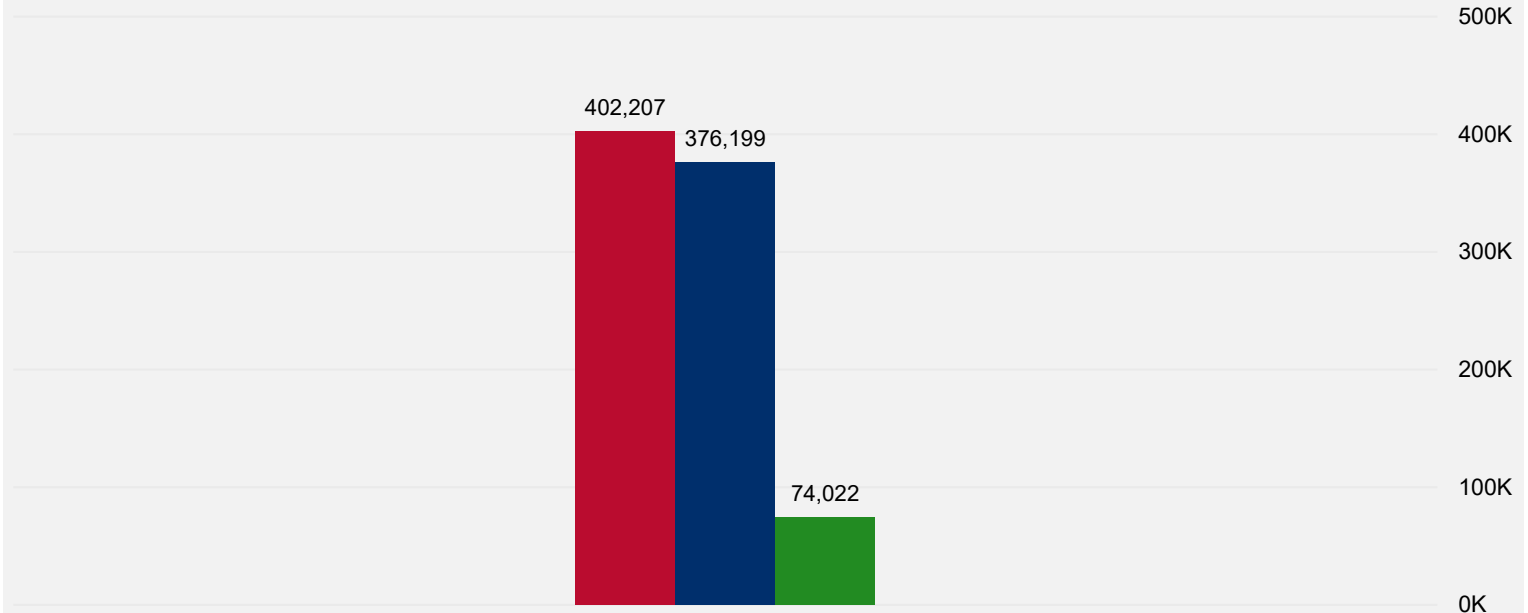

Colorado Secretary of State

2020 Presidential Primary

Ballot Return Reporting

6 Days Out February 27, 2020

*Returns as of 2/26/2020

852,428

TOTAL BALLOTS RETURNED

2020 Presidential Primary Eligible Active Voters

Ballots Returned 6 Days Out

● REP ● DEM ● IN PROCESS

Trend Line of Ballots Returned by Day

— REP — DEM — IN PROCESS