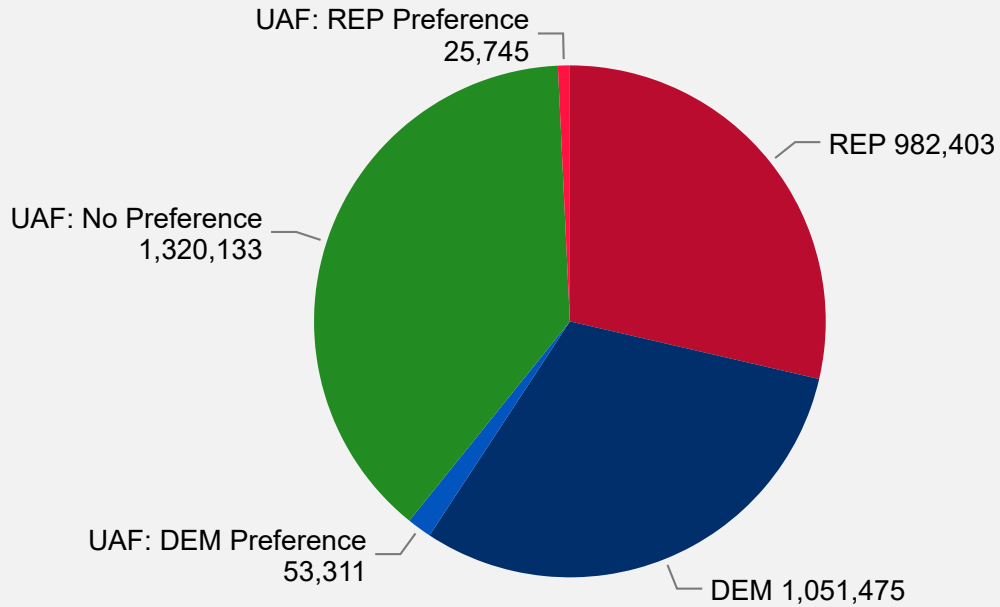

Colorado Secretary of State

2020 Presidential Primary

Ballot Return Reporting

6 Days Out February 27, 2020

*Returns as of 2/26/2020

852,428

TOTAL BALLOTS RETURNED

2020 Presidential Primary Eligible Active Voters

Ballots Returned 6 Days Out

● REP ● DEM ● IN PROCESS

Trend Line of Ballots Returned by Day

— REP — DEM — IN PROCESS