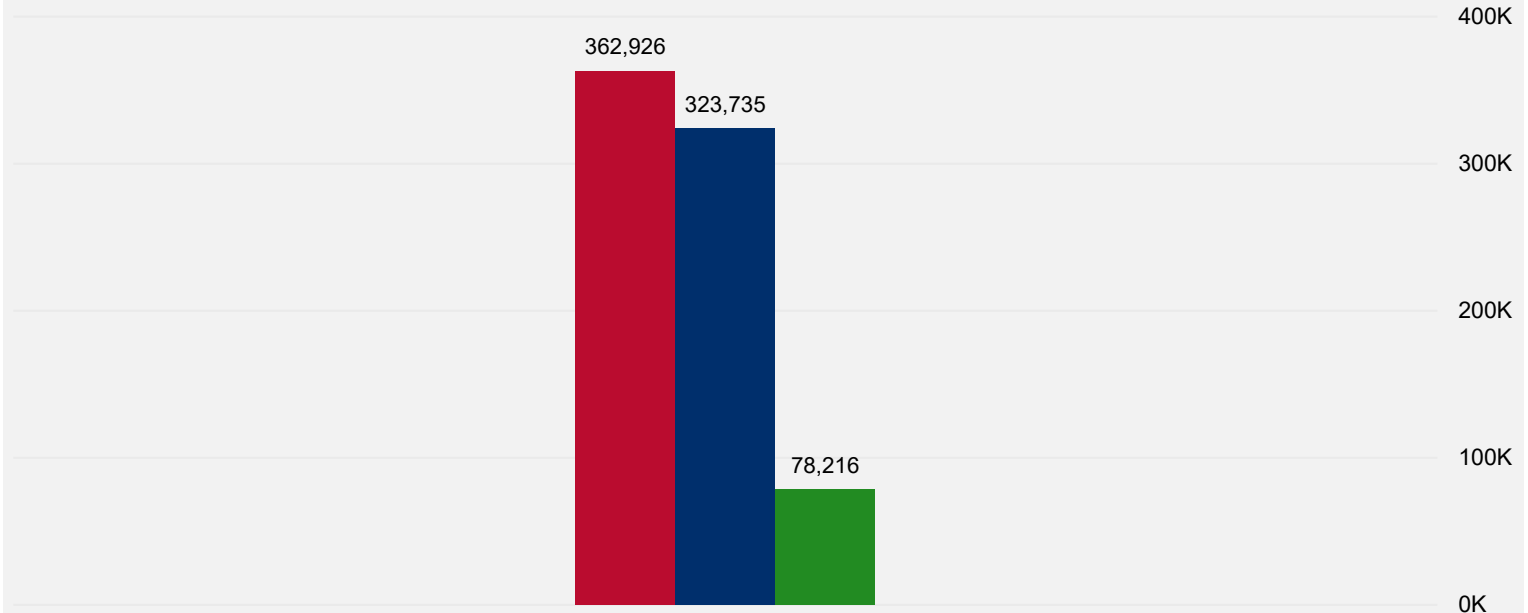

Colorado Secretary of State

2020 Presidential Primary

Ballot Return Reporting
7 Days Out February 26, 2020

*Returns as of 2/25/2020

764,877

TOTAL BALLOTS RETURNED

2020 Presidential Primary Eligible Active Voters

Ballots Returned 7 Days Out

● REP ● DEM ● IN PROCESS

Trend Line of Ballots Returned by Day

— REP — DEM — IN PROCESS