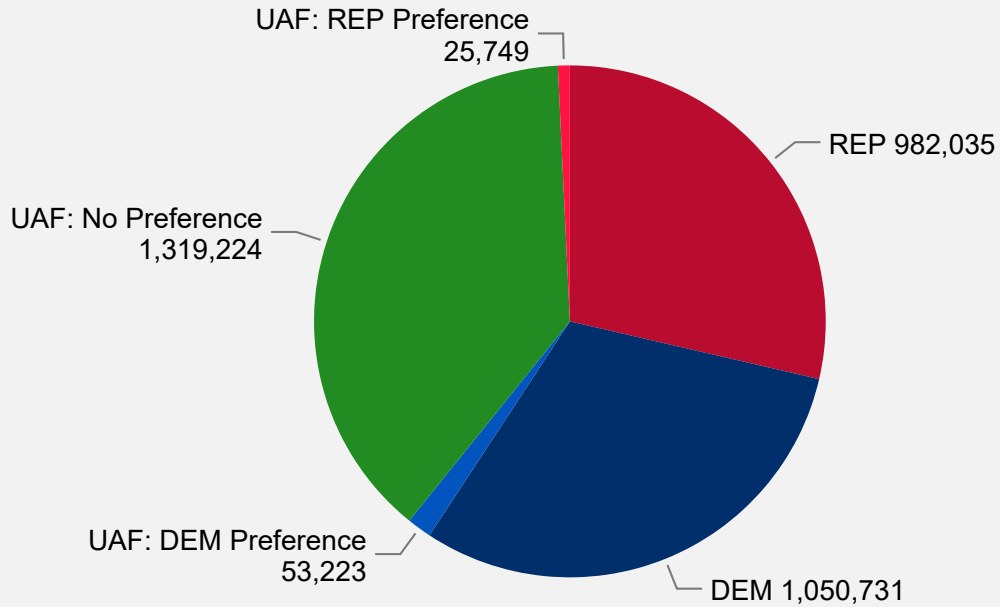

Colorado Secretary of State

2020 Presidential Primary

Ballot Return Reporting
7 Days Out February 26, 2020

*Returns as of 2/25/2020

764,877

TOTAL BALLOTS RETURNED

2020 Presidential Primary Eligible Active Voters

Ballots Returned 7 Days Out

● REP ● DEM ● IN PROCESS

Trend Line of Ballots Returned by Day

— REP — DEM — IN PROCESS