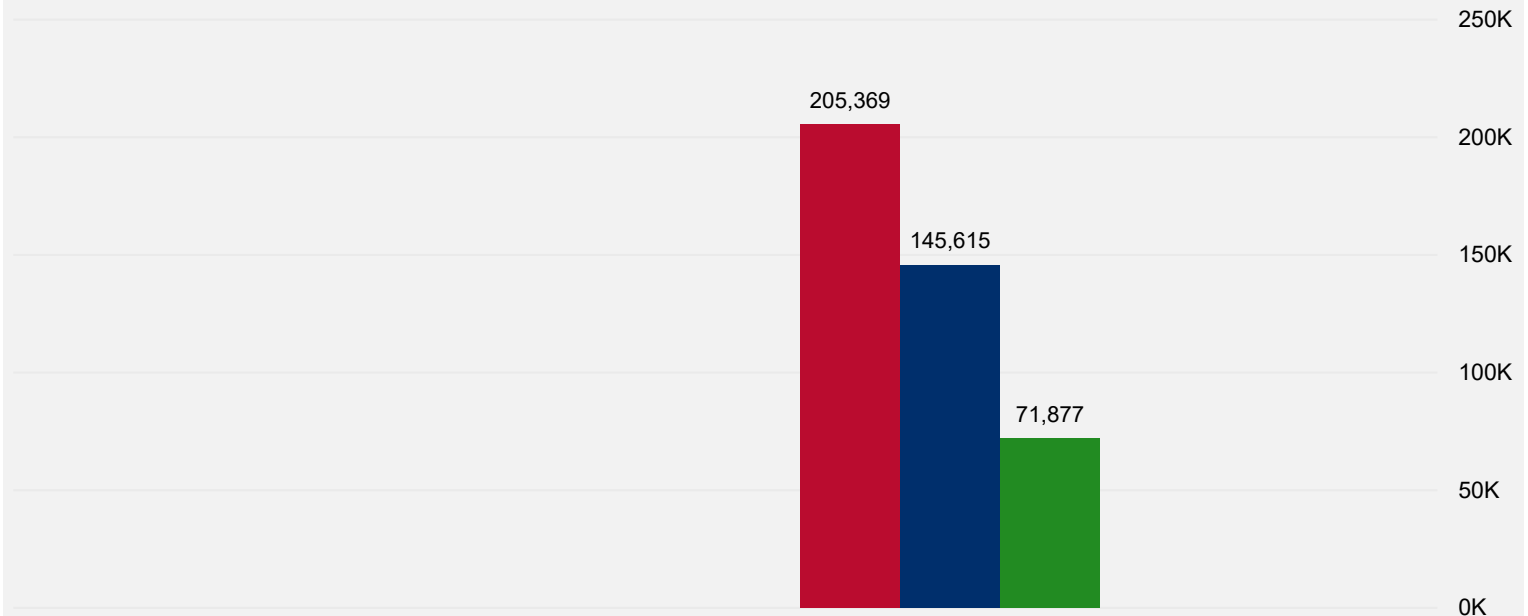

Colorado Secretary of State

2020 Presidential Primary

Ballot Return Reporting

12 Days Out February 21, 2020

*Returns as of 2/20/2020

422,861

TOTAL BALLOTS RETURNED

2020 Presidential Primary Eligible Active Voters

Ballots Returned 12 Days Out

● REP ● DEM ● IN PROCESS

Trend Line of Ballots Returned by Day

— REP — DEM — IN PROCESS