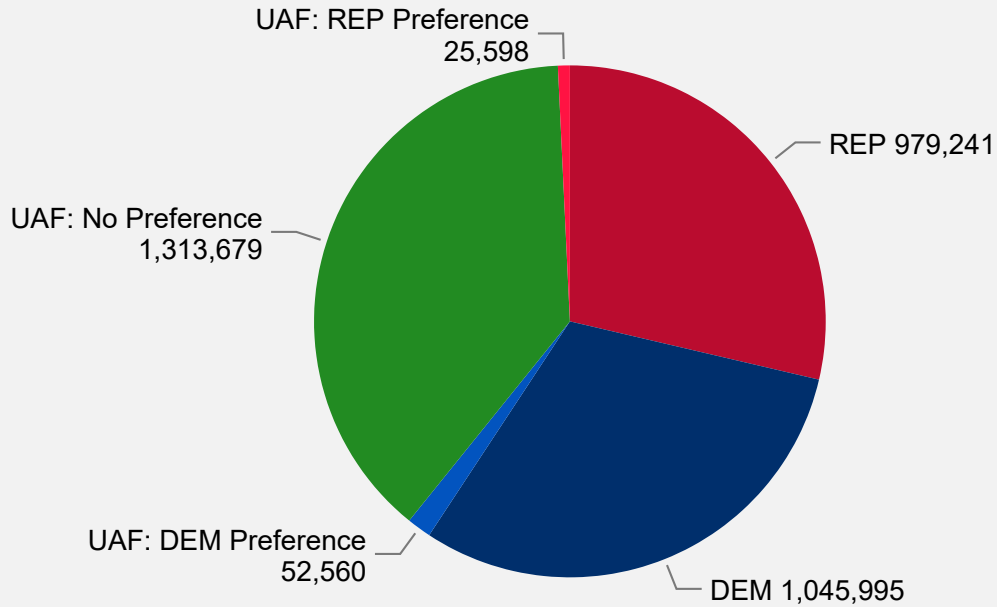

Colorado Secretary of State

2020 Presidential Primary

Ballot Return Reporting

12 Days Out February 21, 2020

*Returns as of 2/20/2020

422,861

TOTAL BALLOTS RETURNED

2020 Presidential Primary Eligible Active Voters

Ballots Returned 12 Days Out

● REP ● DEM ● IN PROCESS

Trend Line of Ballots Returned by Day

— REP — DEM — IN PROCESS