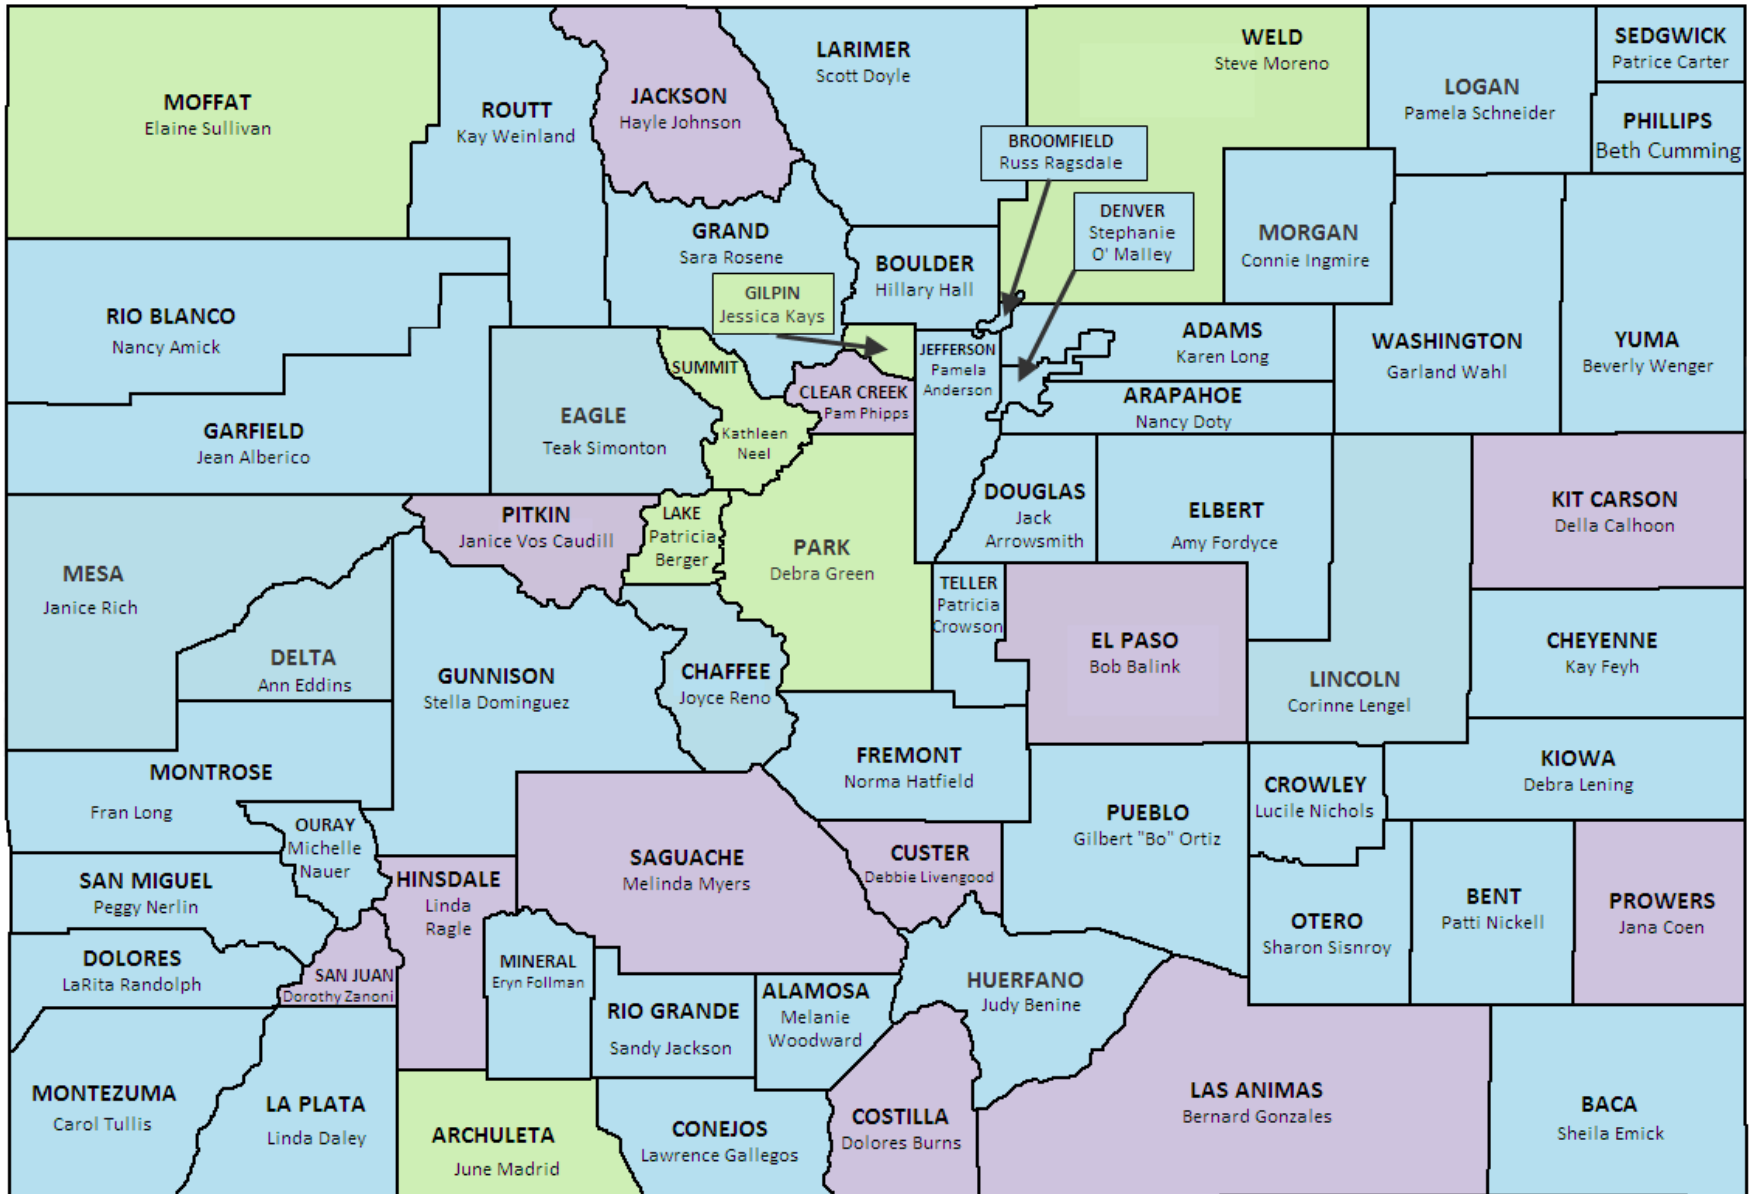

STATE OF COLORADO - 2010 PRIMARY ELECTIONS

POLLING PLACE
 VOTE CENTER
 MAIL BALLOT