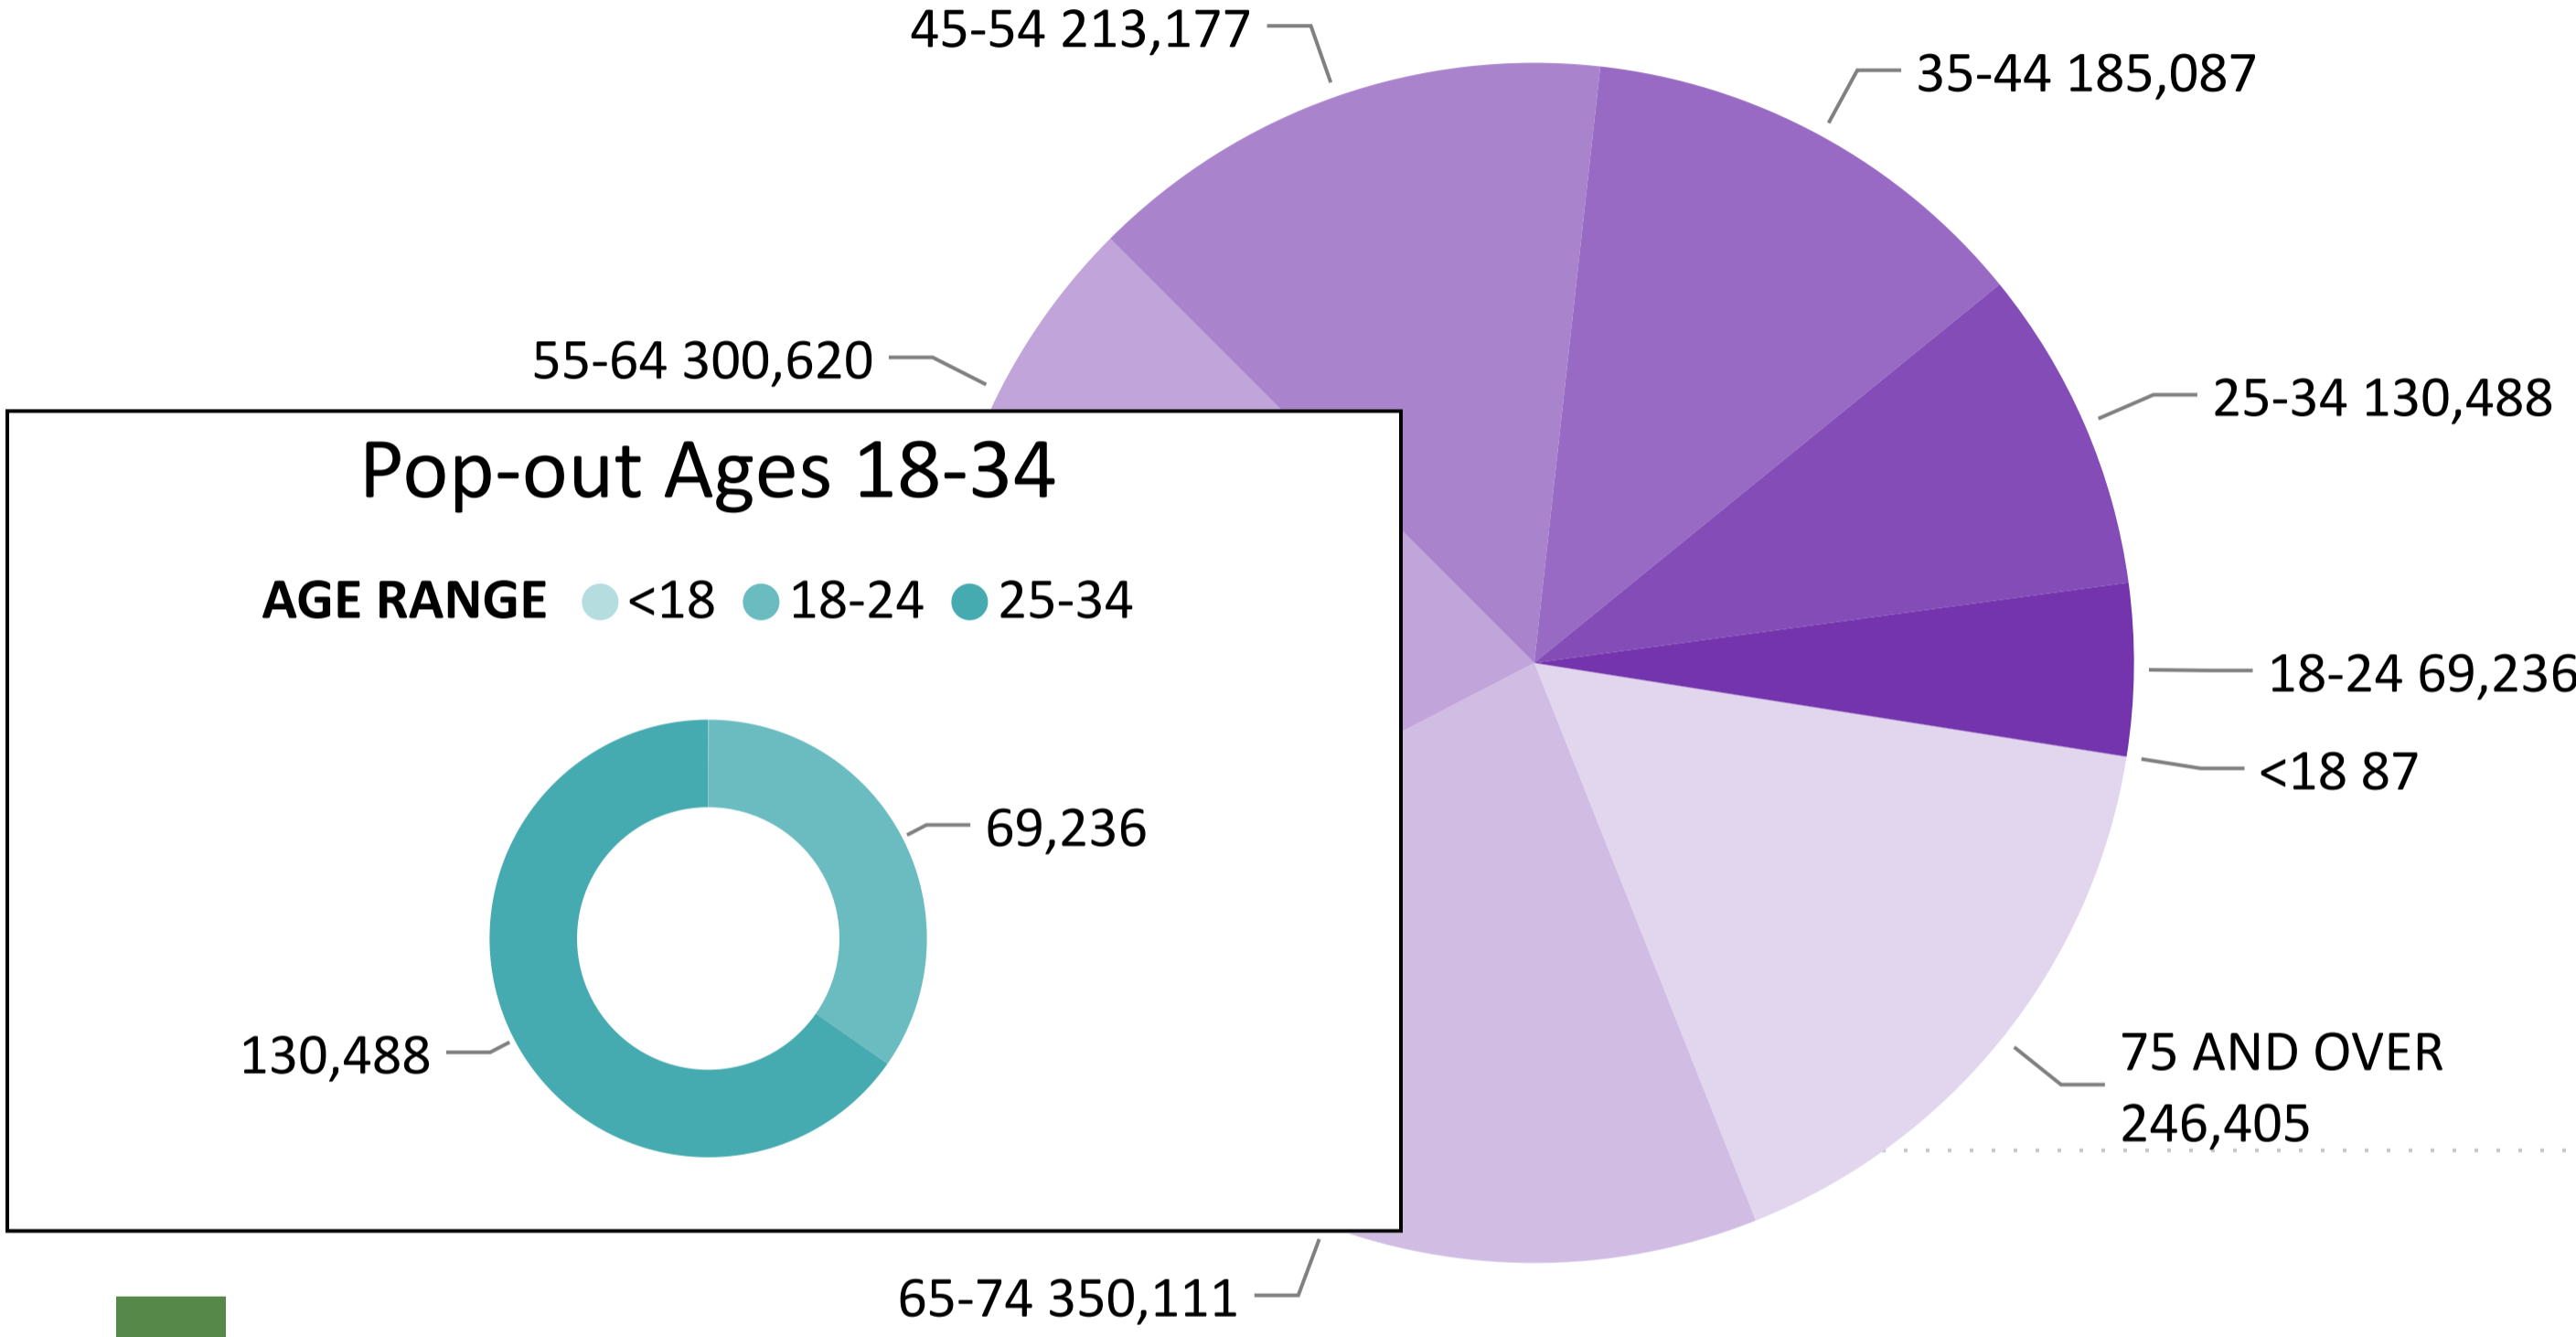

Trend Line of Ballots Returned by Day

2024 Presidential Primary

Ballot Return Reporting

March 12, 2024

Data as of 11:59 PM 3/11/24

Colorado Secretary of State

1,495,211

Total Ballots Returned

Ballot Type Returned by Unaffiliated Voters

2024 Presidential Primary

Ballot Return Reporting

March 12, 2024

Data as of 11:59 PM 3/11/24

Colorado Secretary of State

1,495,211

Total Ballots Returned

Total Ballots Returned by Age Range

AGE RANGE ● 75 AND OVER ● 65-74 ● 55-64 ● 45-54 ● 35-44 ● 25-34 ● 18-24 ● <18

Total Ballots Returned by Gender/Age Range

2024 Presidential Primary

Ballot Return Reporting