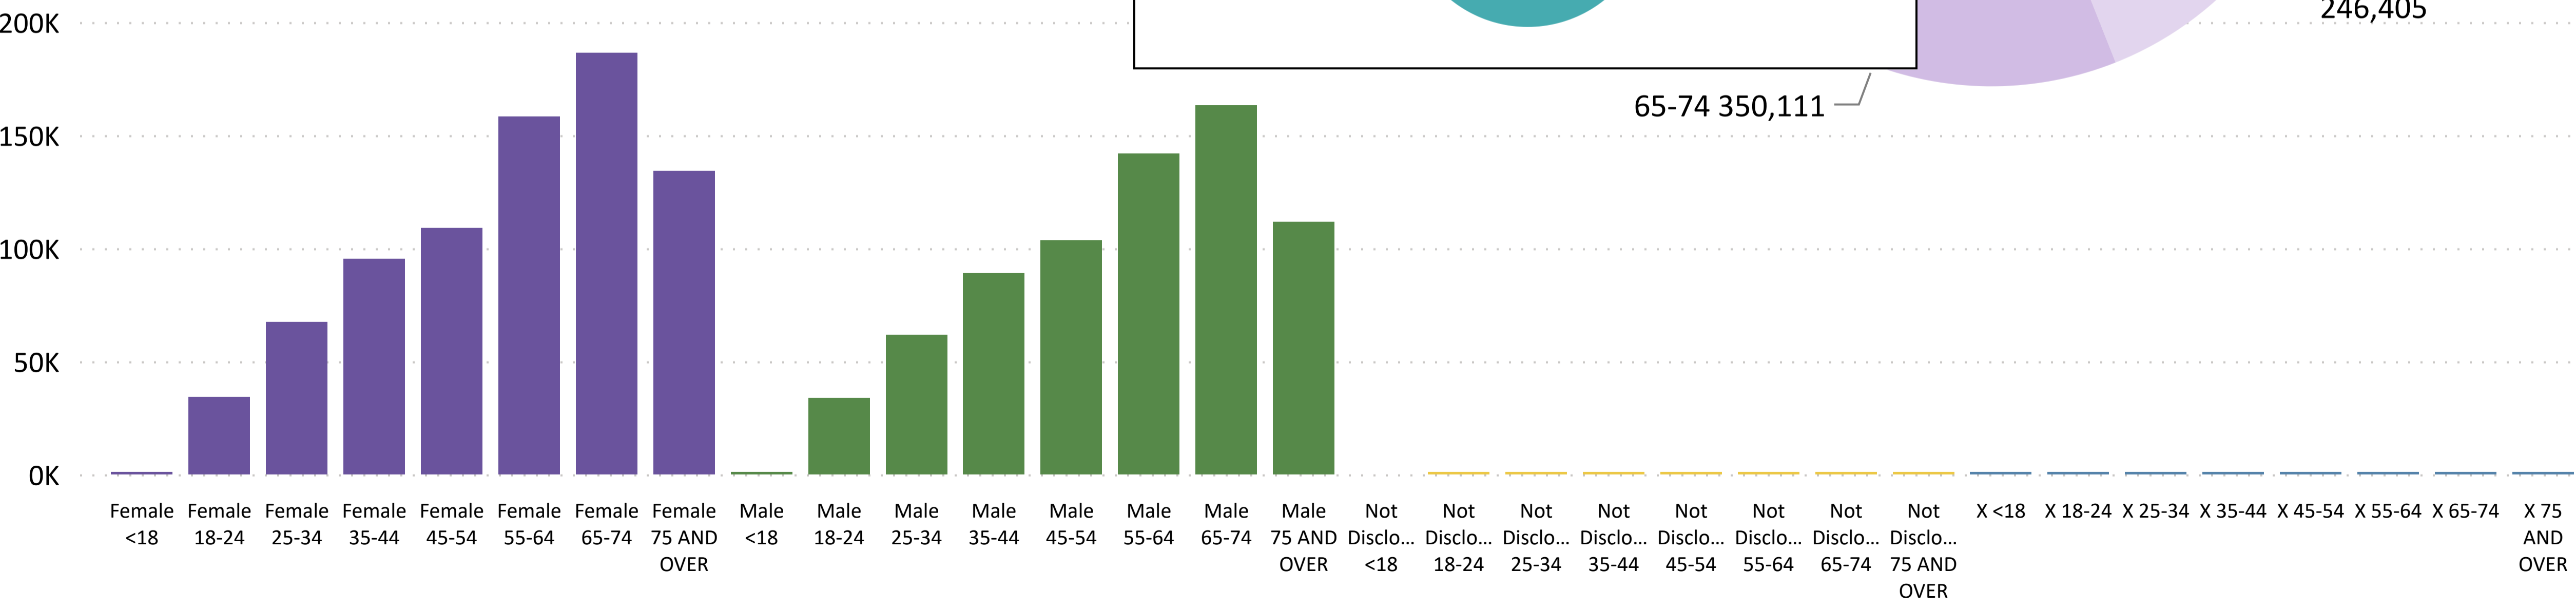

Ballot Type Returned by Unaffiliated Voters

2024 Presidential Primary

Ballot Return Reporting

March 12, 2024

Data as of 11:59 PM 3/11/24

Colorado Secretary of State

1,495,211

Total Ballots Returned

Total Ballots Returned by Age Range

AGE RANGE ● 75 AND OVER ● 65-74 ● 55-64 ● 45-54 ● 35-44 ● 25-34 ● 18-24 ● <18

Total Ballots Returned by Gender/Age Range

2024 Presidential Primary

Ballot Return Reporting