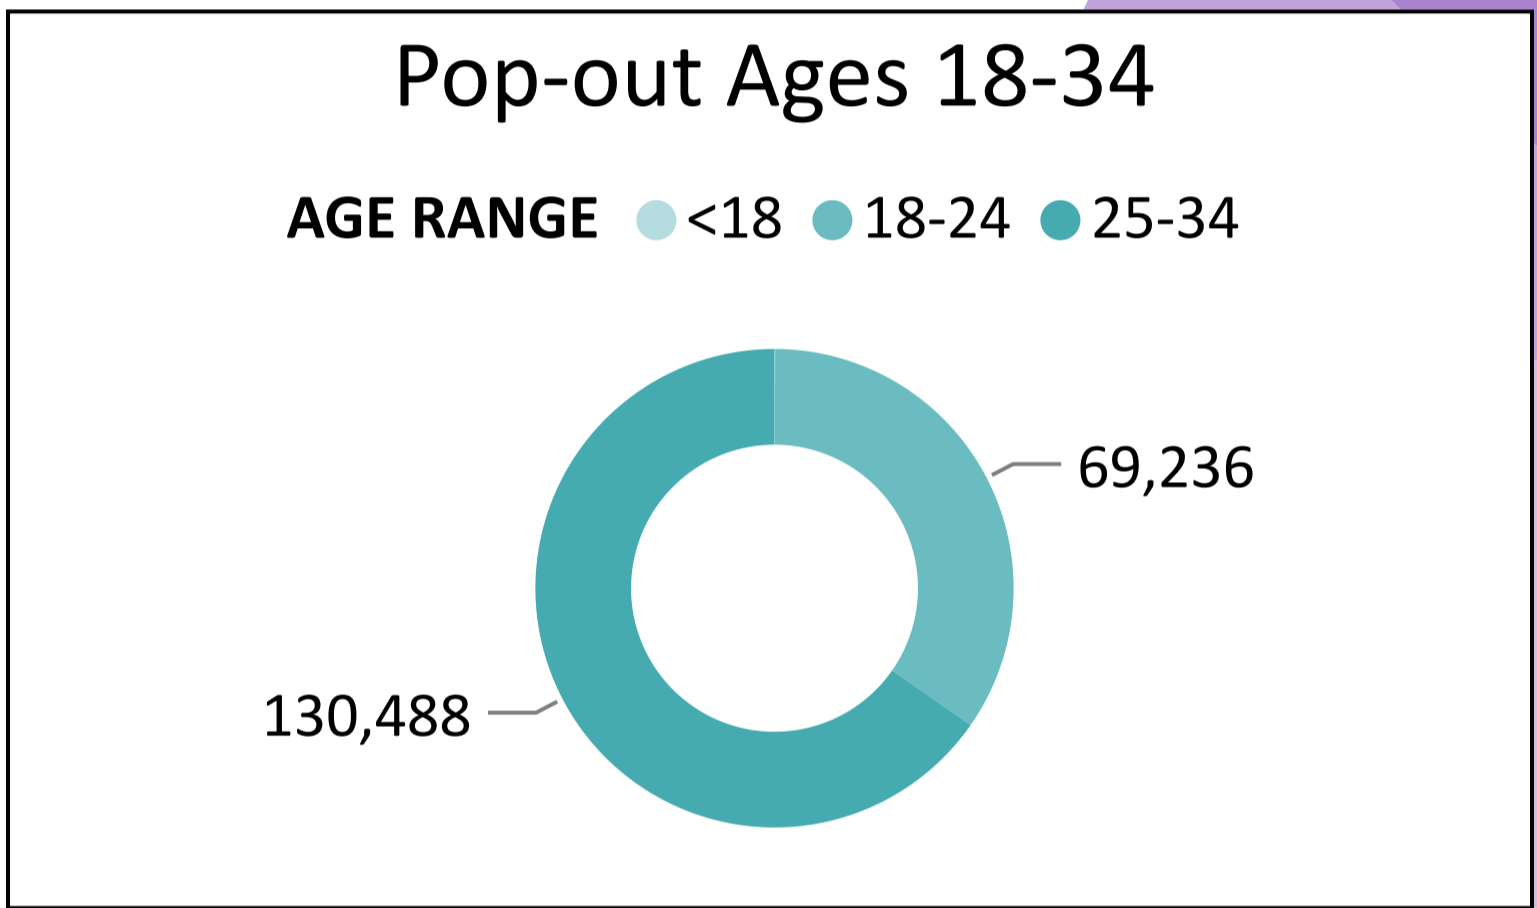

Ballot Type Returned by Unaffiliated Voters

2024 Presidential Primary

Ballot Return Reporting

March 12, 2024

Data as of 11:59 PM 3/11/24

Colorado Secretary of State

1,495,211

Total Ballots Returned

Total Ballots Returned by Age Range

AGE RANGE ● 75 AND OVER ● 65-74 ● 55-64 ● 45-54 ● 35-44 ● 25-34 ● 18-24 ● <18

Total Ballots Returned by Gender/Age Range

2024 Presidential Primary

Ballot Return Reporting