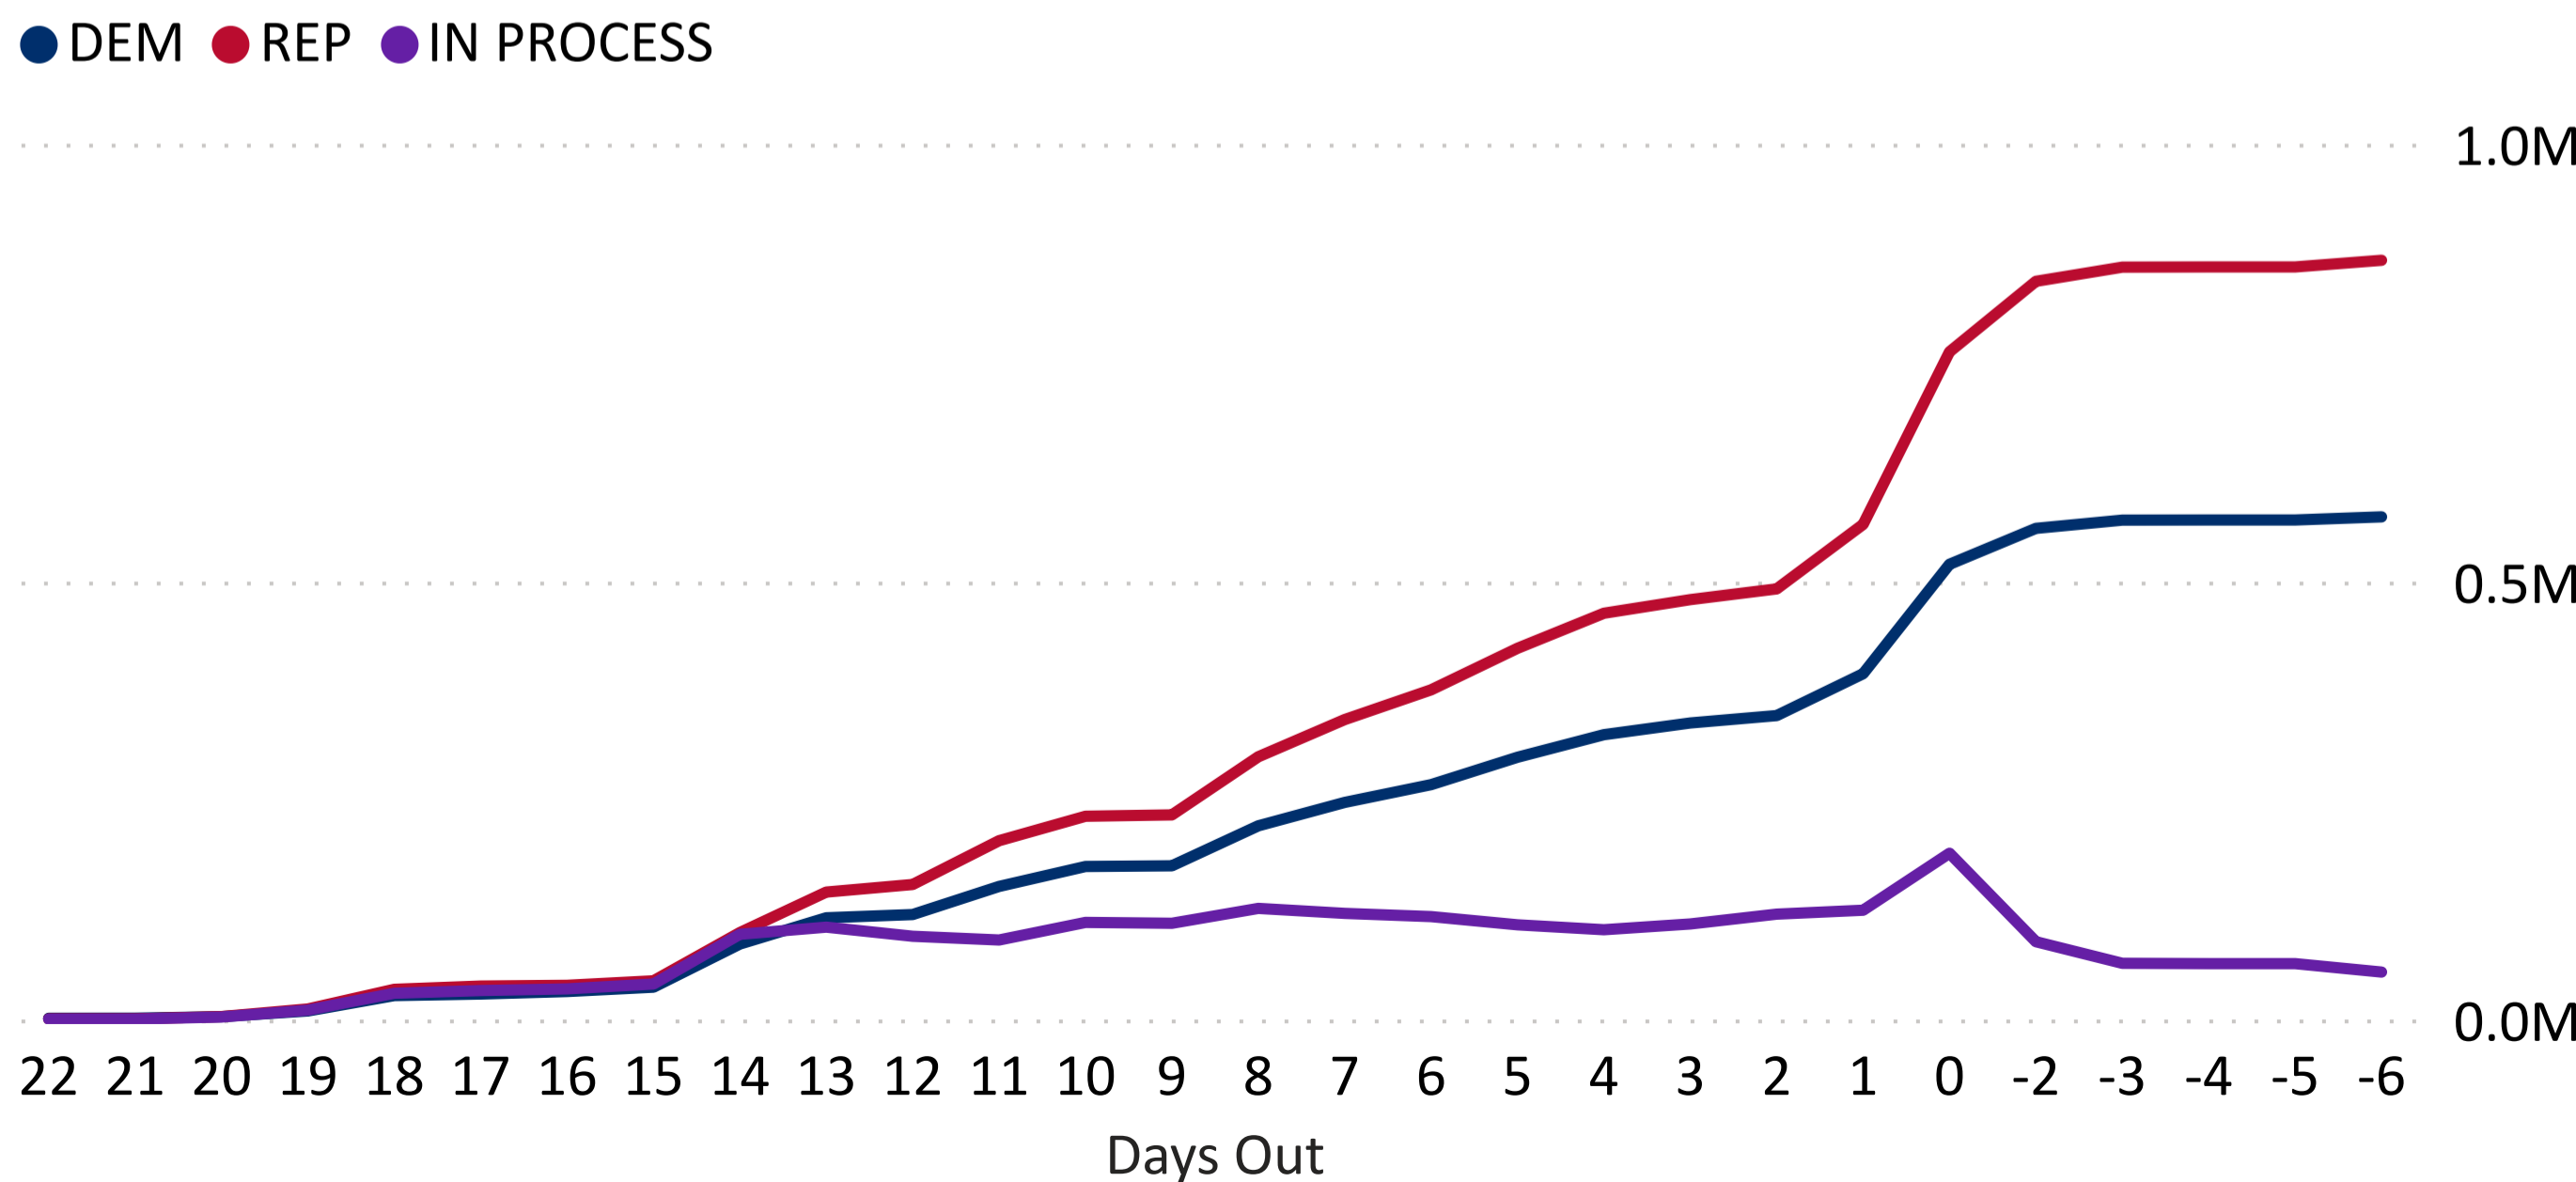

2024 Presidential Primary Ballot Return Reporting

March 12, 2024

Data as of 11:59 PM 3/11/24

1,495,211

Total Ballots Returned

Colorado Secretary of State

2024 Presidential Primary Eligible Active Voters

Ballot Type Returned

Trend Line of Ballots Returned by Day

2024 Presidential Primary

Ballot Return Reporting

March 12, 2024

Data as of 11:59 PM 3/11/24

Colorado Secretary of State

1,495,211

Total Ballots Returned

Ballot Type Returned by Unaffiliated Voters

2024 Presidential Primary

Ballot Return Reporting

March 12, 2024

Data as of 11:59 PM 3/11/24

Colorado Secretary of State

1,495,211

Total Ballots Returned

Total Ballots Returned by Age Range

AGE RANGE ● 75 AND OVER ● 65-74 ● 55-64 ● 45-54 ● 35-44 ● 25-34 ● 18-24 ● <18

Total Ballots Returned by Gender/Age Range

2024 Presidential Primary

Ballot Return Reporting