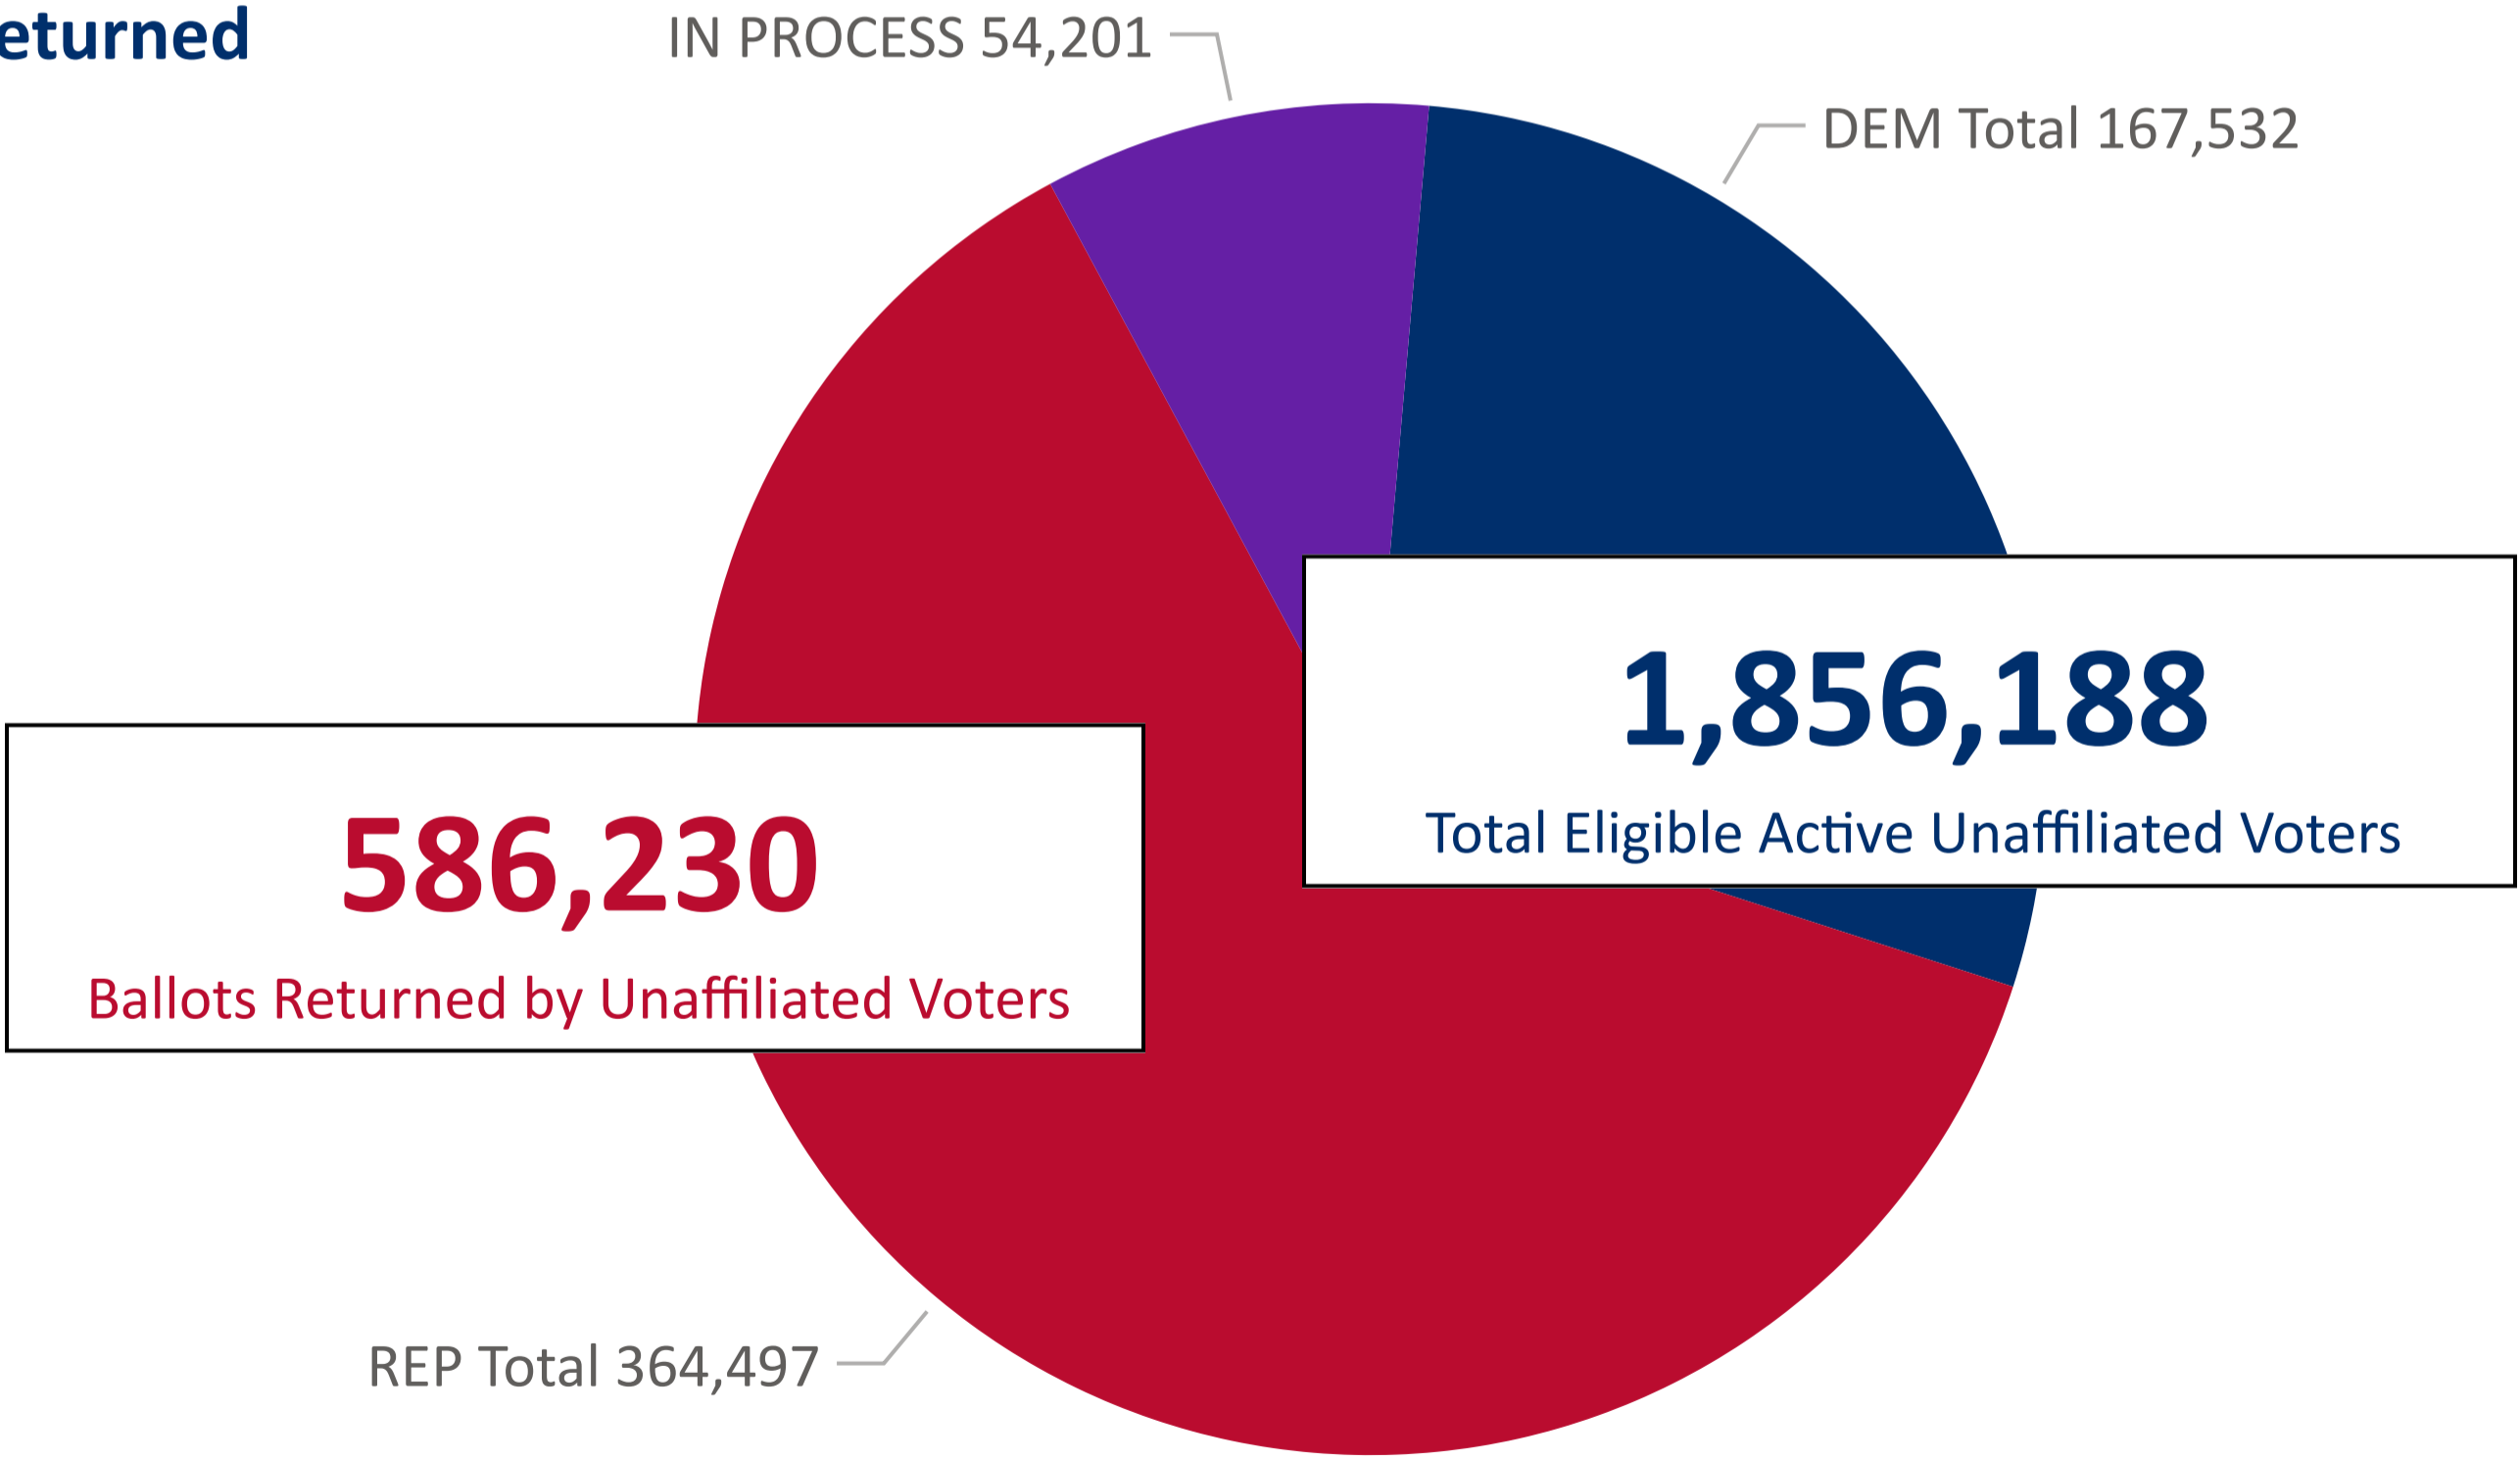

2024 Presidential Primary Ballot Return Reporting

March 12, 2024

Data as of 11:59 PM 3/11/24

1,495,211

Total Ballots Returned

Colorado Secretary of State

2024 Presidential Primary Eligible Active Voters

Ballot Type Returned

Trend Line of Ballots Returned by Day

2024 Presidential Primary

Ballot Return Reporting

March 12, 2024

Data as of 11:59 PM 3/11/24

Colorado Secretary of State

1,495,211

Total Ballots Returned

Ballot Type Returned by Unaffiliated Voters

2024 Presidential Primary

Ballot Return Reporting

March 12, 2024

Data as of 11:59 PM 3/11/24

Colorado Secretary of State

1,495,211

Total Ballots Returned

Total Ballots Returned by Age Range

AGE RANGE ● 75 AND OVER ● 65-74 ● 55-64 ● 45-54 ● 35-44 ● 25-34 ● 18-24 ● <18

Total Ballots Returned by Gender/Age Range

2024 Presidential Primary

Ballot Return Reporting