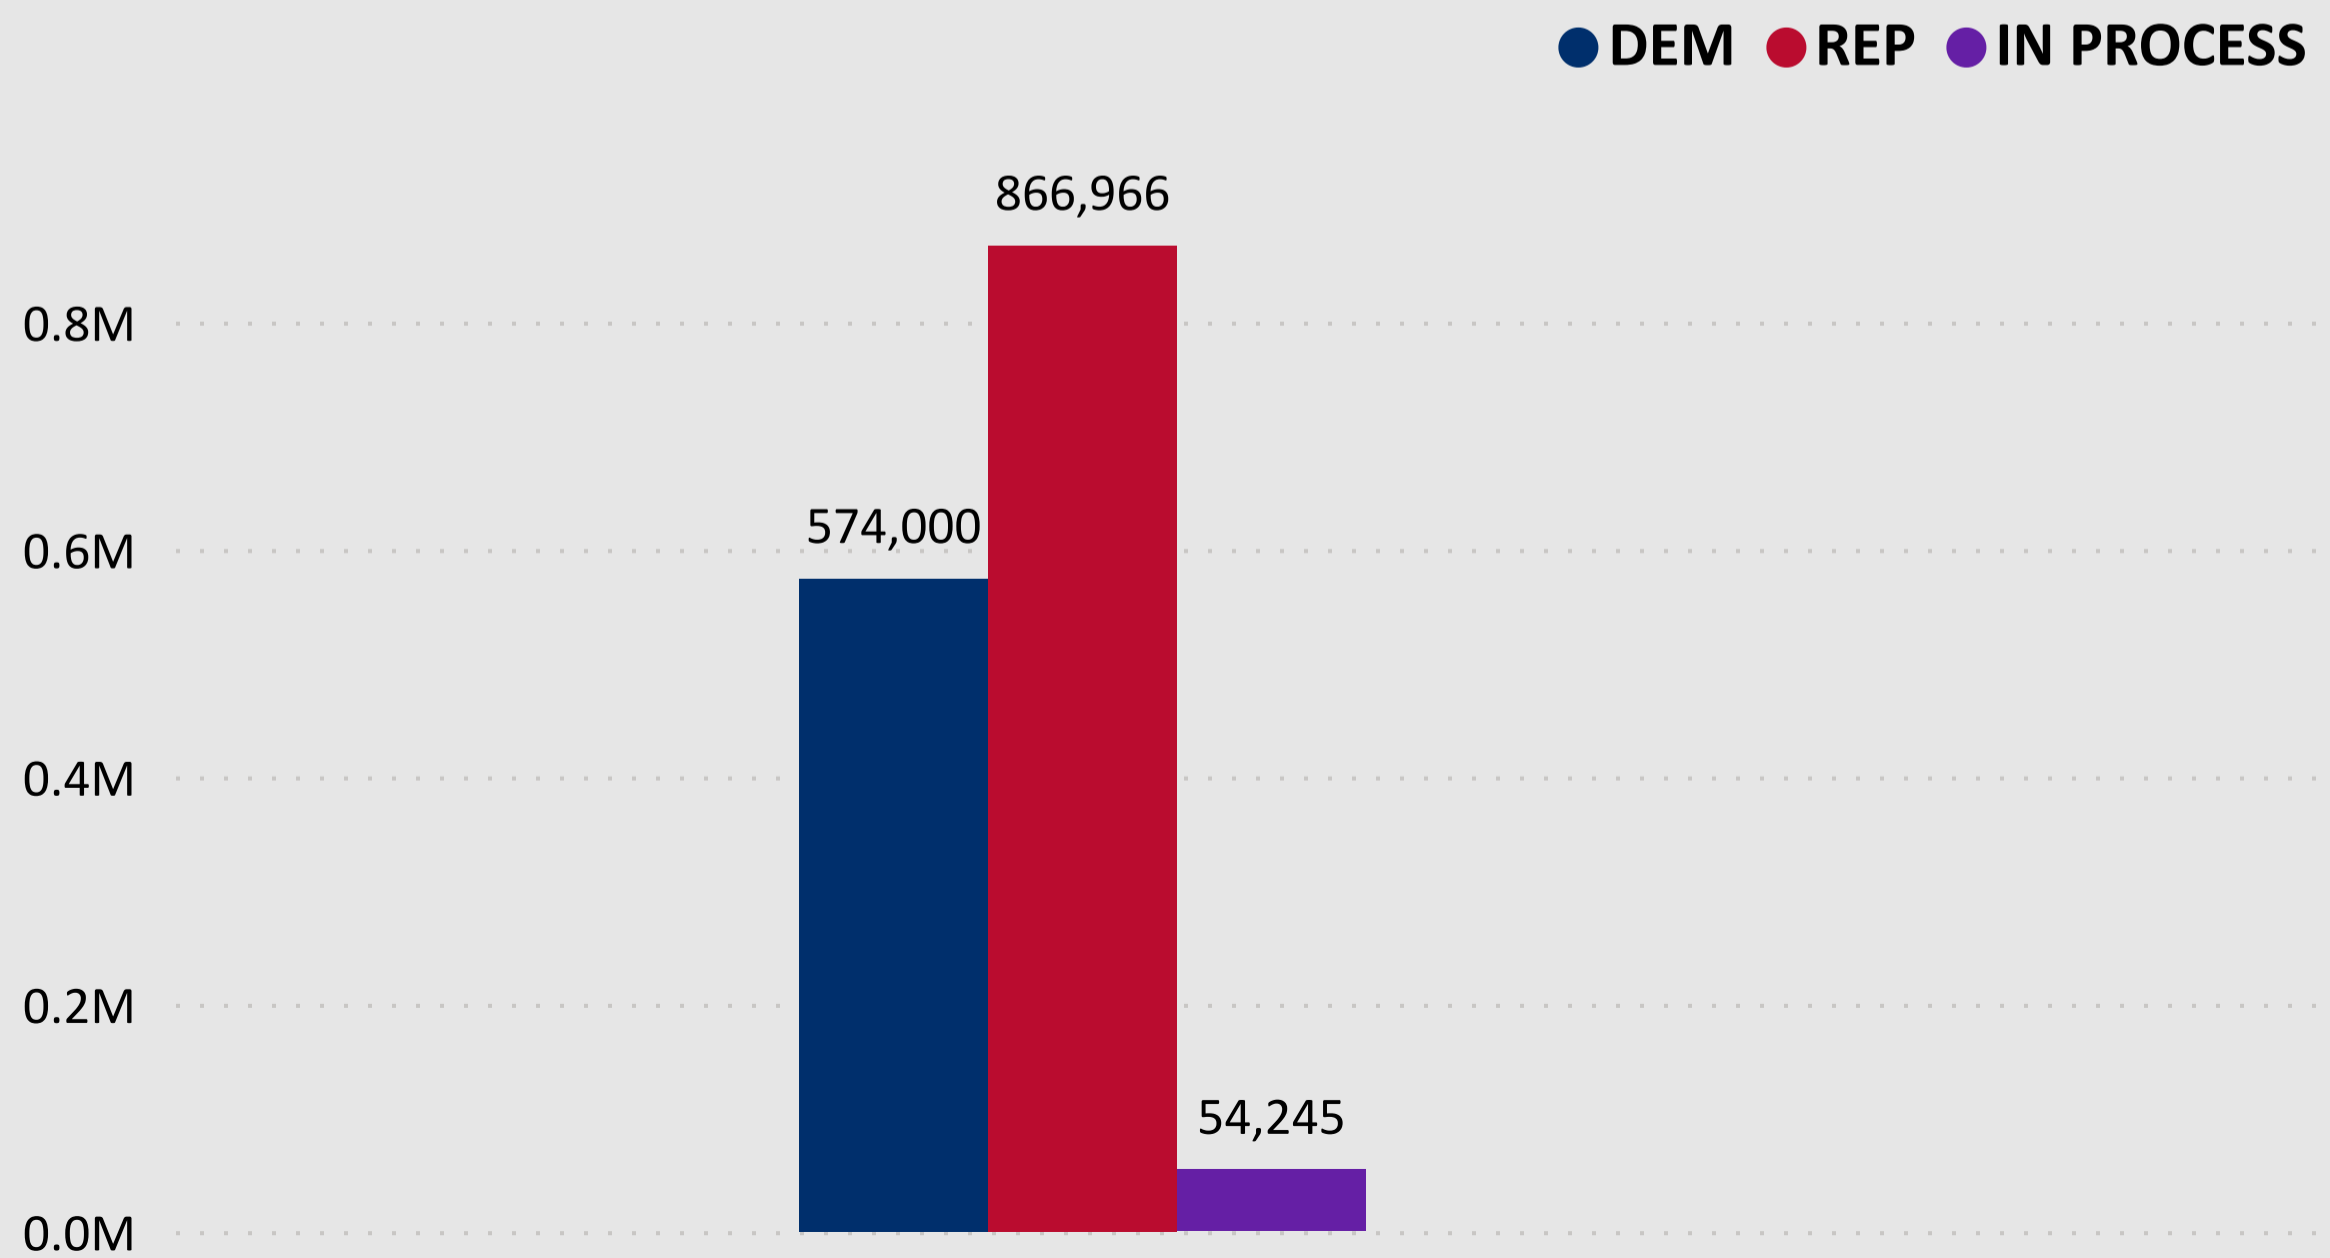

2024 Presidential Primary Ballot Return Reporting

March 12, 2024

Data as of 11:59 PM 3/11/24

1,495,211

Total Ballots Returned

Colorado Secretary of State

2024 Presidential Primary Eligible Active Voters

Ballot Type Returned

Trend Line of Ballots Returned by Day

2024 Presidential Primary

Ballot Return Reporting

March 12, 2024

Data as of 11:59 PM 3/11/24

Colorado Secretary of State

1,495,211

Total Ballots Returned

Ballot Type Returned by Unaffiliated Voters

2024 Presidential Primary

Ballot Return Reporting

March 12, 2024

Data as of 11:59 PM 3/11/24

Colorado Secretary of State

1,495,211

Total Ballots Returned

Total Ballots Returned by Age Range

AGE RANGE ● 75 AND OVER ● 65-74 ● 55-64 ● 45-54 ● 35-44 ● 25-34 ● 18-24 ● <18

Total Ballots Returned by Gender/Age Range

2024 Presidential Primary

Ballot Return Reporting