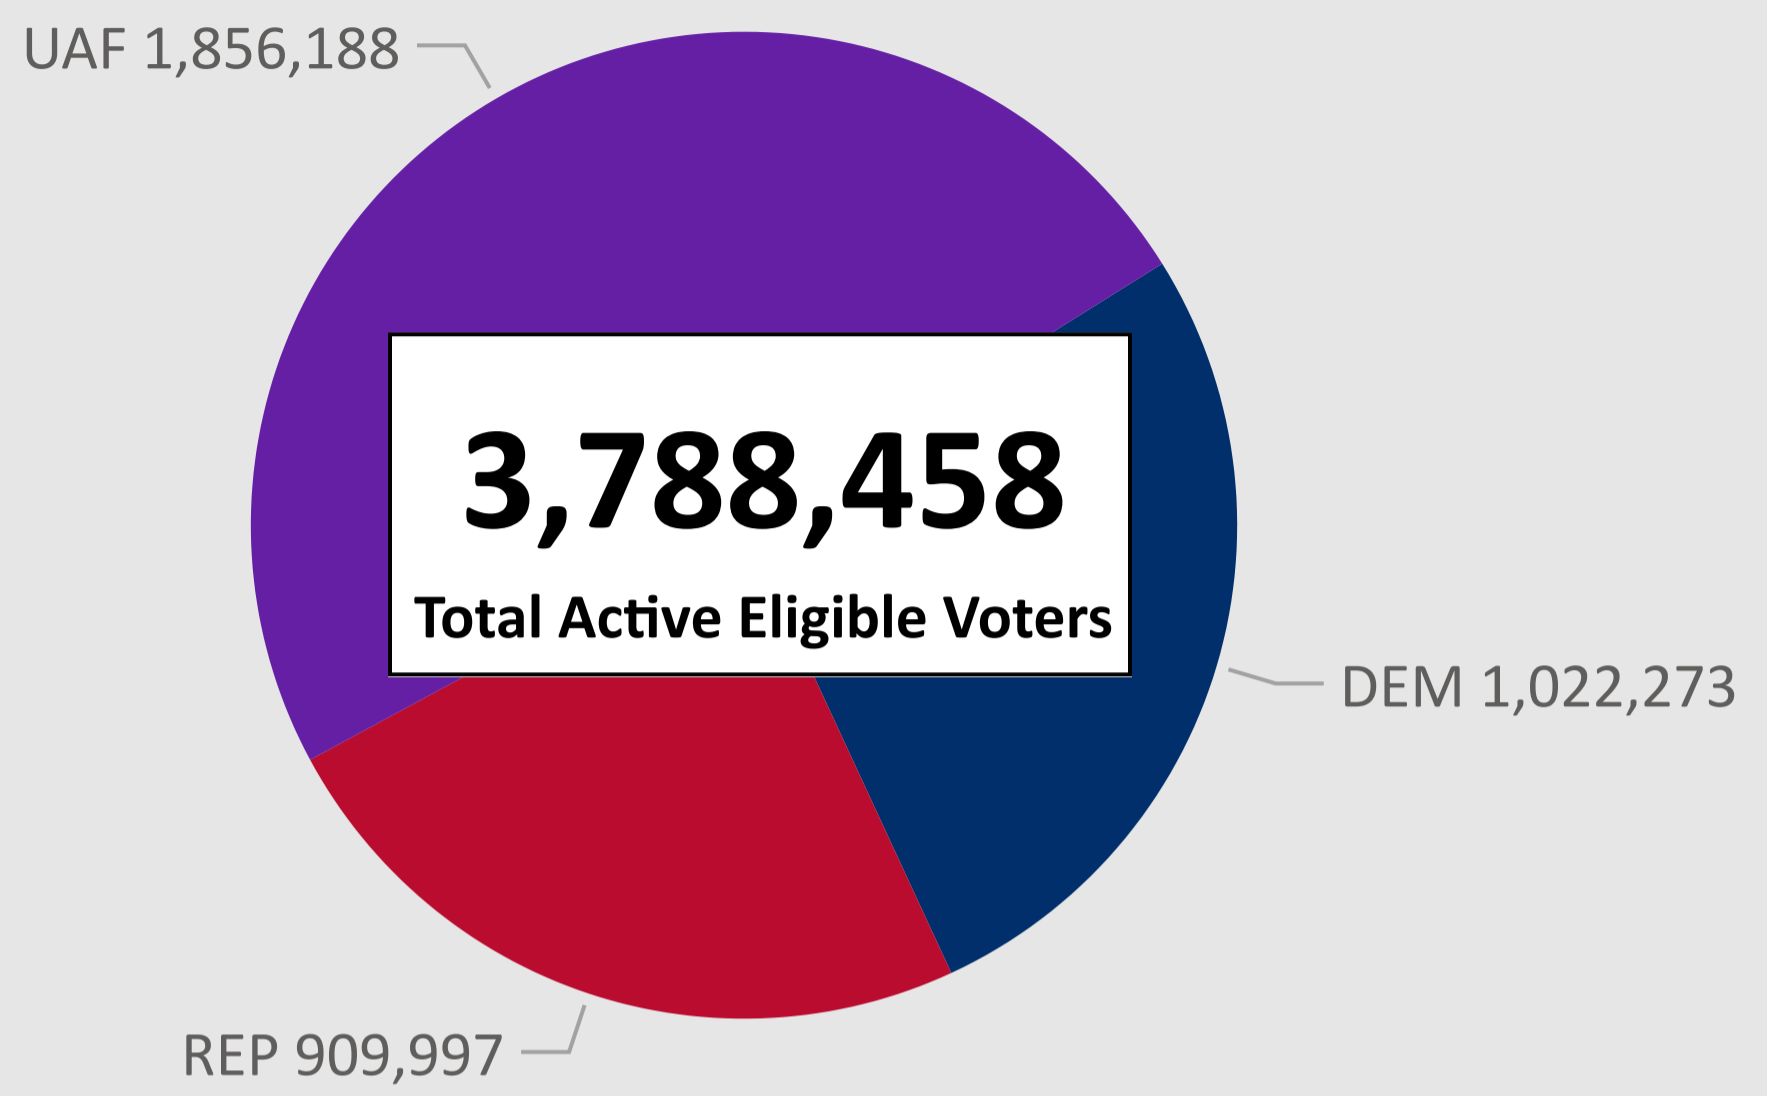

2024 Presidential Primary Ballot Return Reporting

March 12, 2024

Data as of 11:59 PM 3/11/24

1,495,211

Total Ballots Returned

Colorado Secretary of State

2024 Presidential Primary Eligible Active Voters

Ballot Type Returned

Trend Line of Ballots Returned by Day

2024 Presidential Primary

Ballot Return Reporting

March 12, 2024

Data as of 11:59 PM 3/11/24

Colorado Secretary of State

1,495,211

Total Ballots Returned