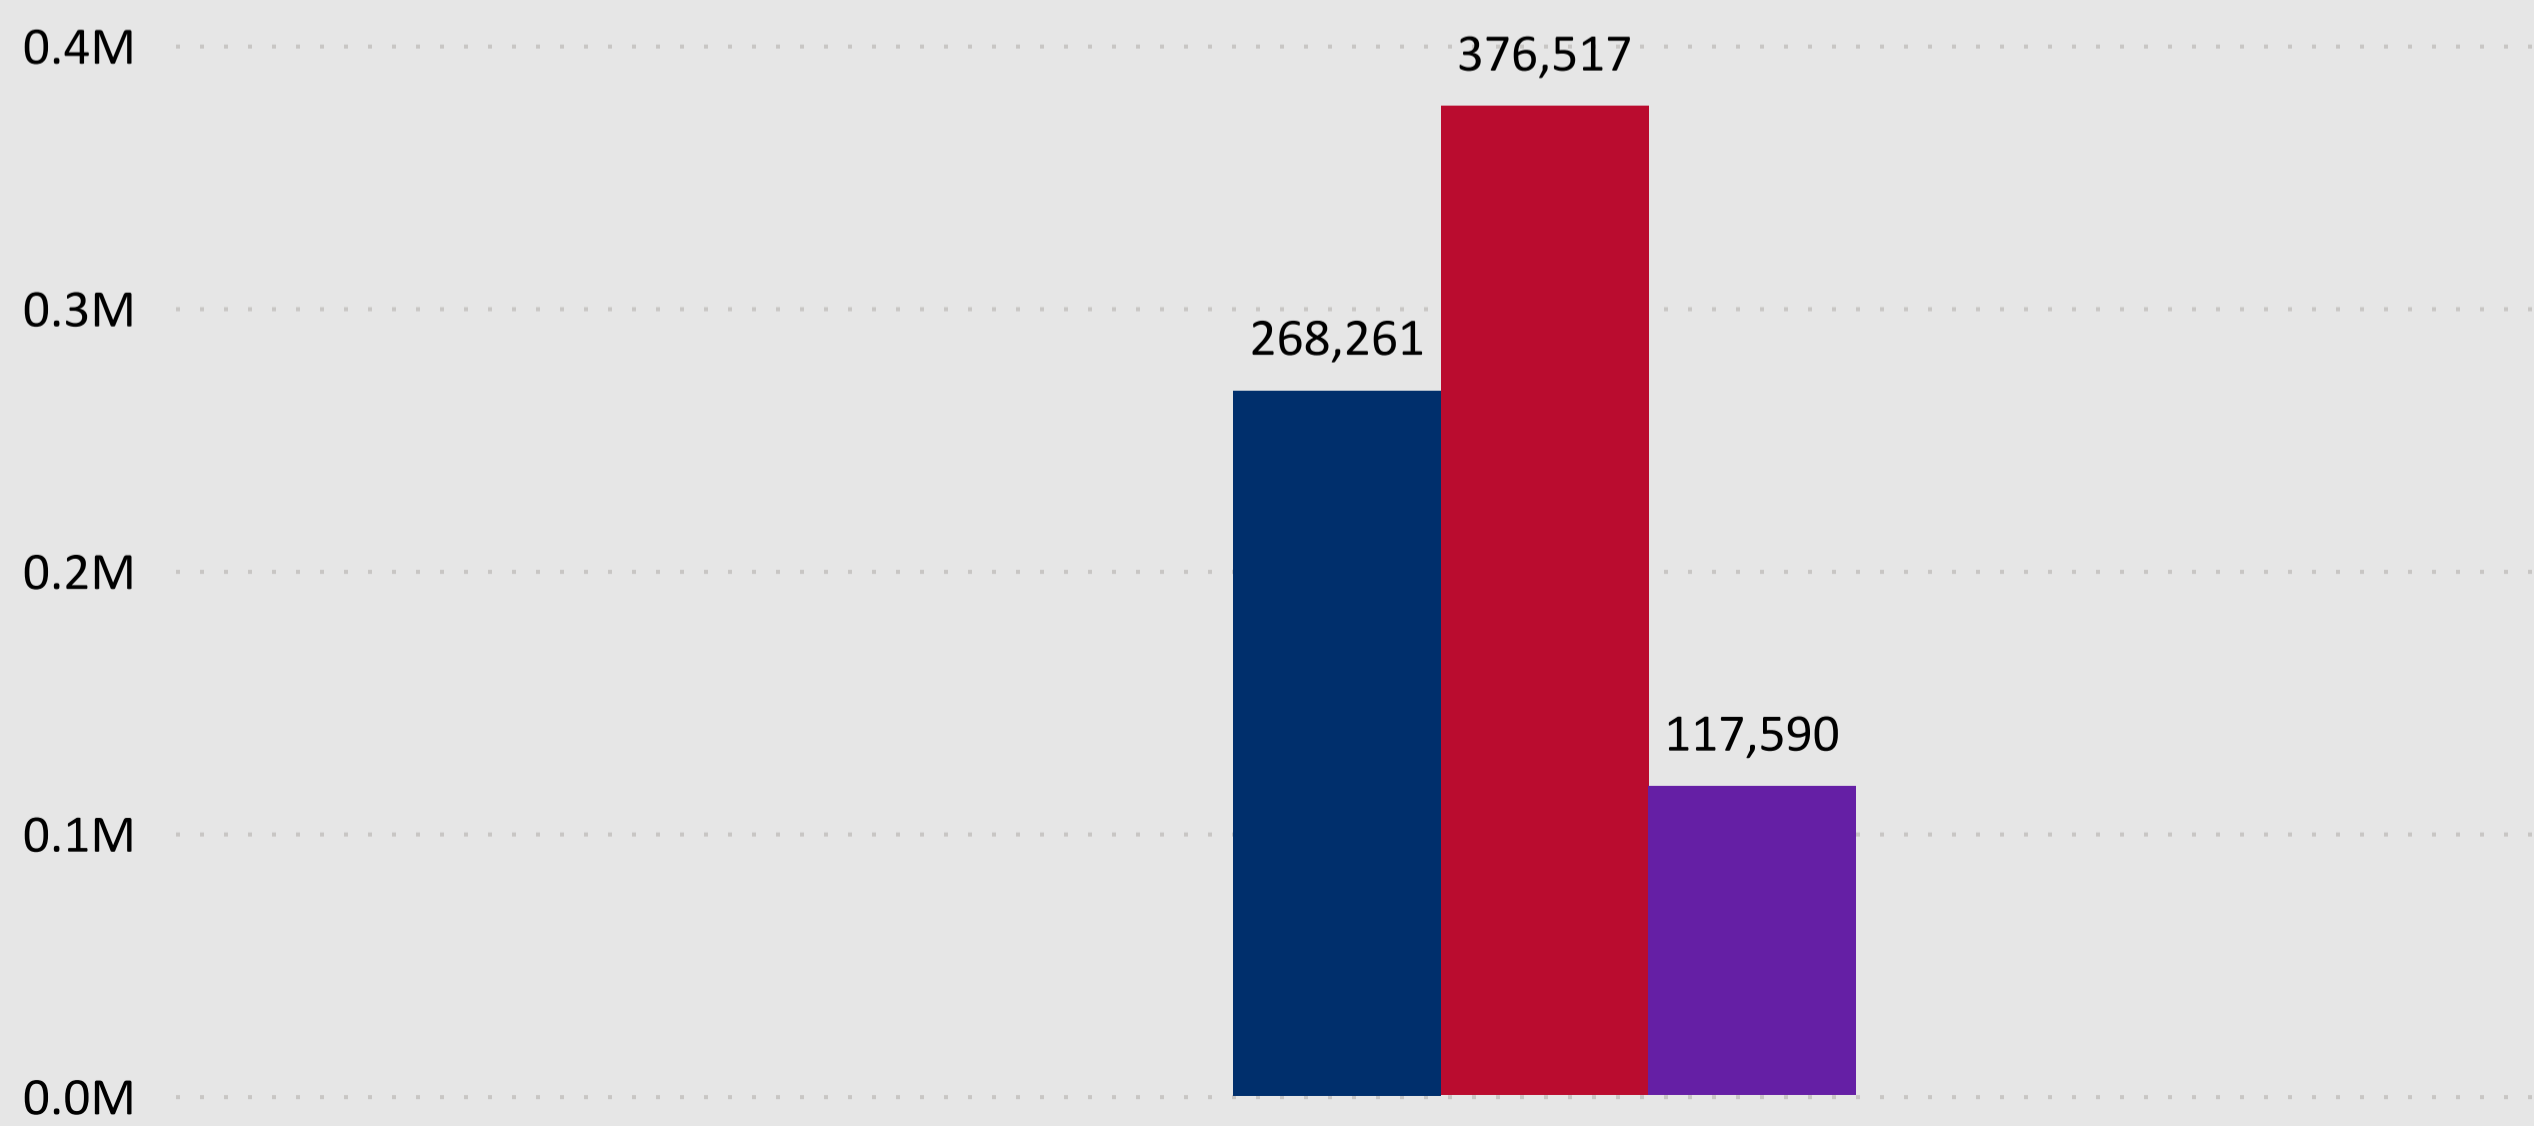

2024 Presidential Primary Ballot Return Reporting

February 29, 2024

Data as of 11:59 PM 2/28/24

762,368

Total Ballots Returned

Colorado Secretary of State

2024 Presidential Primary Eligible Active Voters

Ballot Type Returned

DEM REP IN PROCESS

Trend Line of Ballots Returned by Day

DEM REP IN PROCESS

2024 Presidential Primary

Ballot Return Reporting

February 29, 2024

Data as of 11:59 PM 2/28/24

Colorado Secretary of State

762,368

Total Ballots Returned

Ballot Type Returned by Unaffiliated Voters

2024 Presidential Primary

Ballot Return Reporting

February 29, 2024

Data as of 11:59 PM 2/28/24

762,368