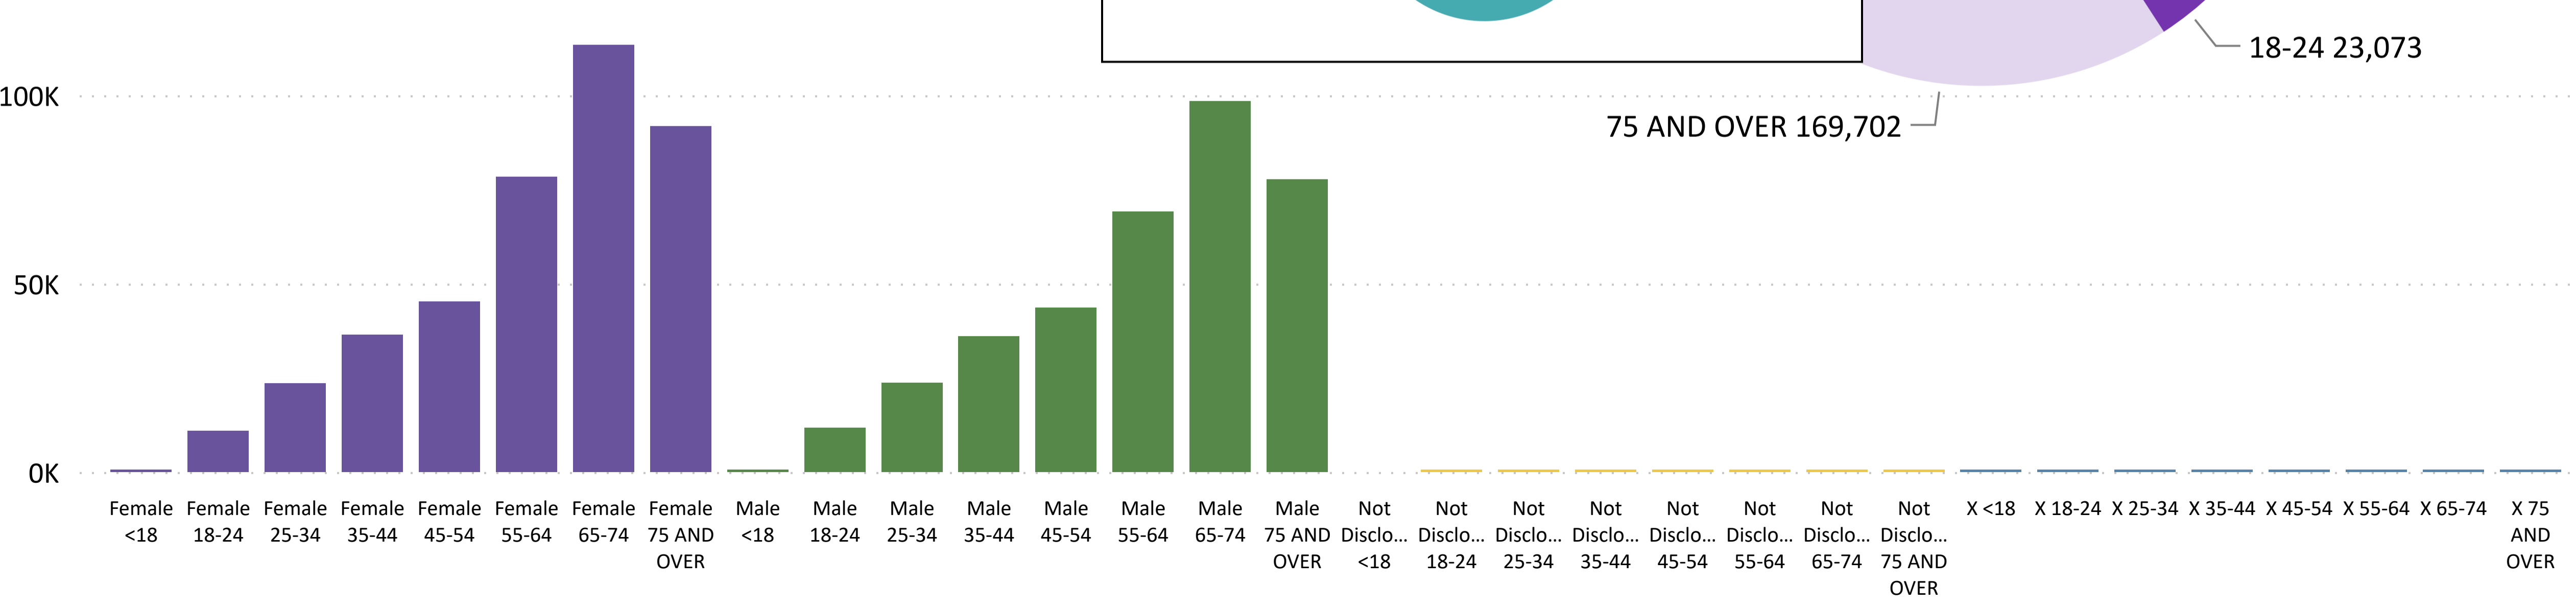

762,368

Total Ballots Returned

Ballot Type Returned by Unaffiliated Voters

2024 Presidential Primary

Ballot Return Reporting

February 29, 2024

Data as of 11:59 PM 2/28/24

762,368

Total Ballots Returned

Colorado Secretary of State

Total Ballots Returned by Age Range

AGE RANGE ● 75 AND OVER ● 65-74 ● 55-64 ● 45-54 ● 35-44 ● 25-34 ● 18-24 ● <18

Total Ballots Returned by Gender/Age Range