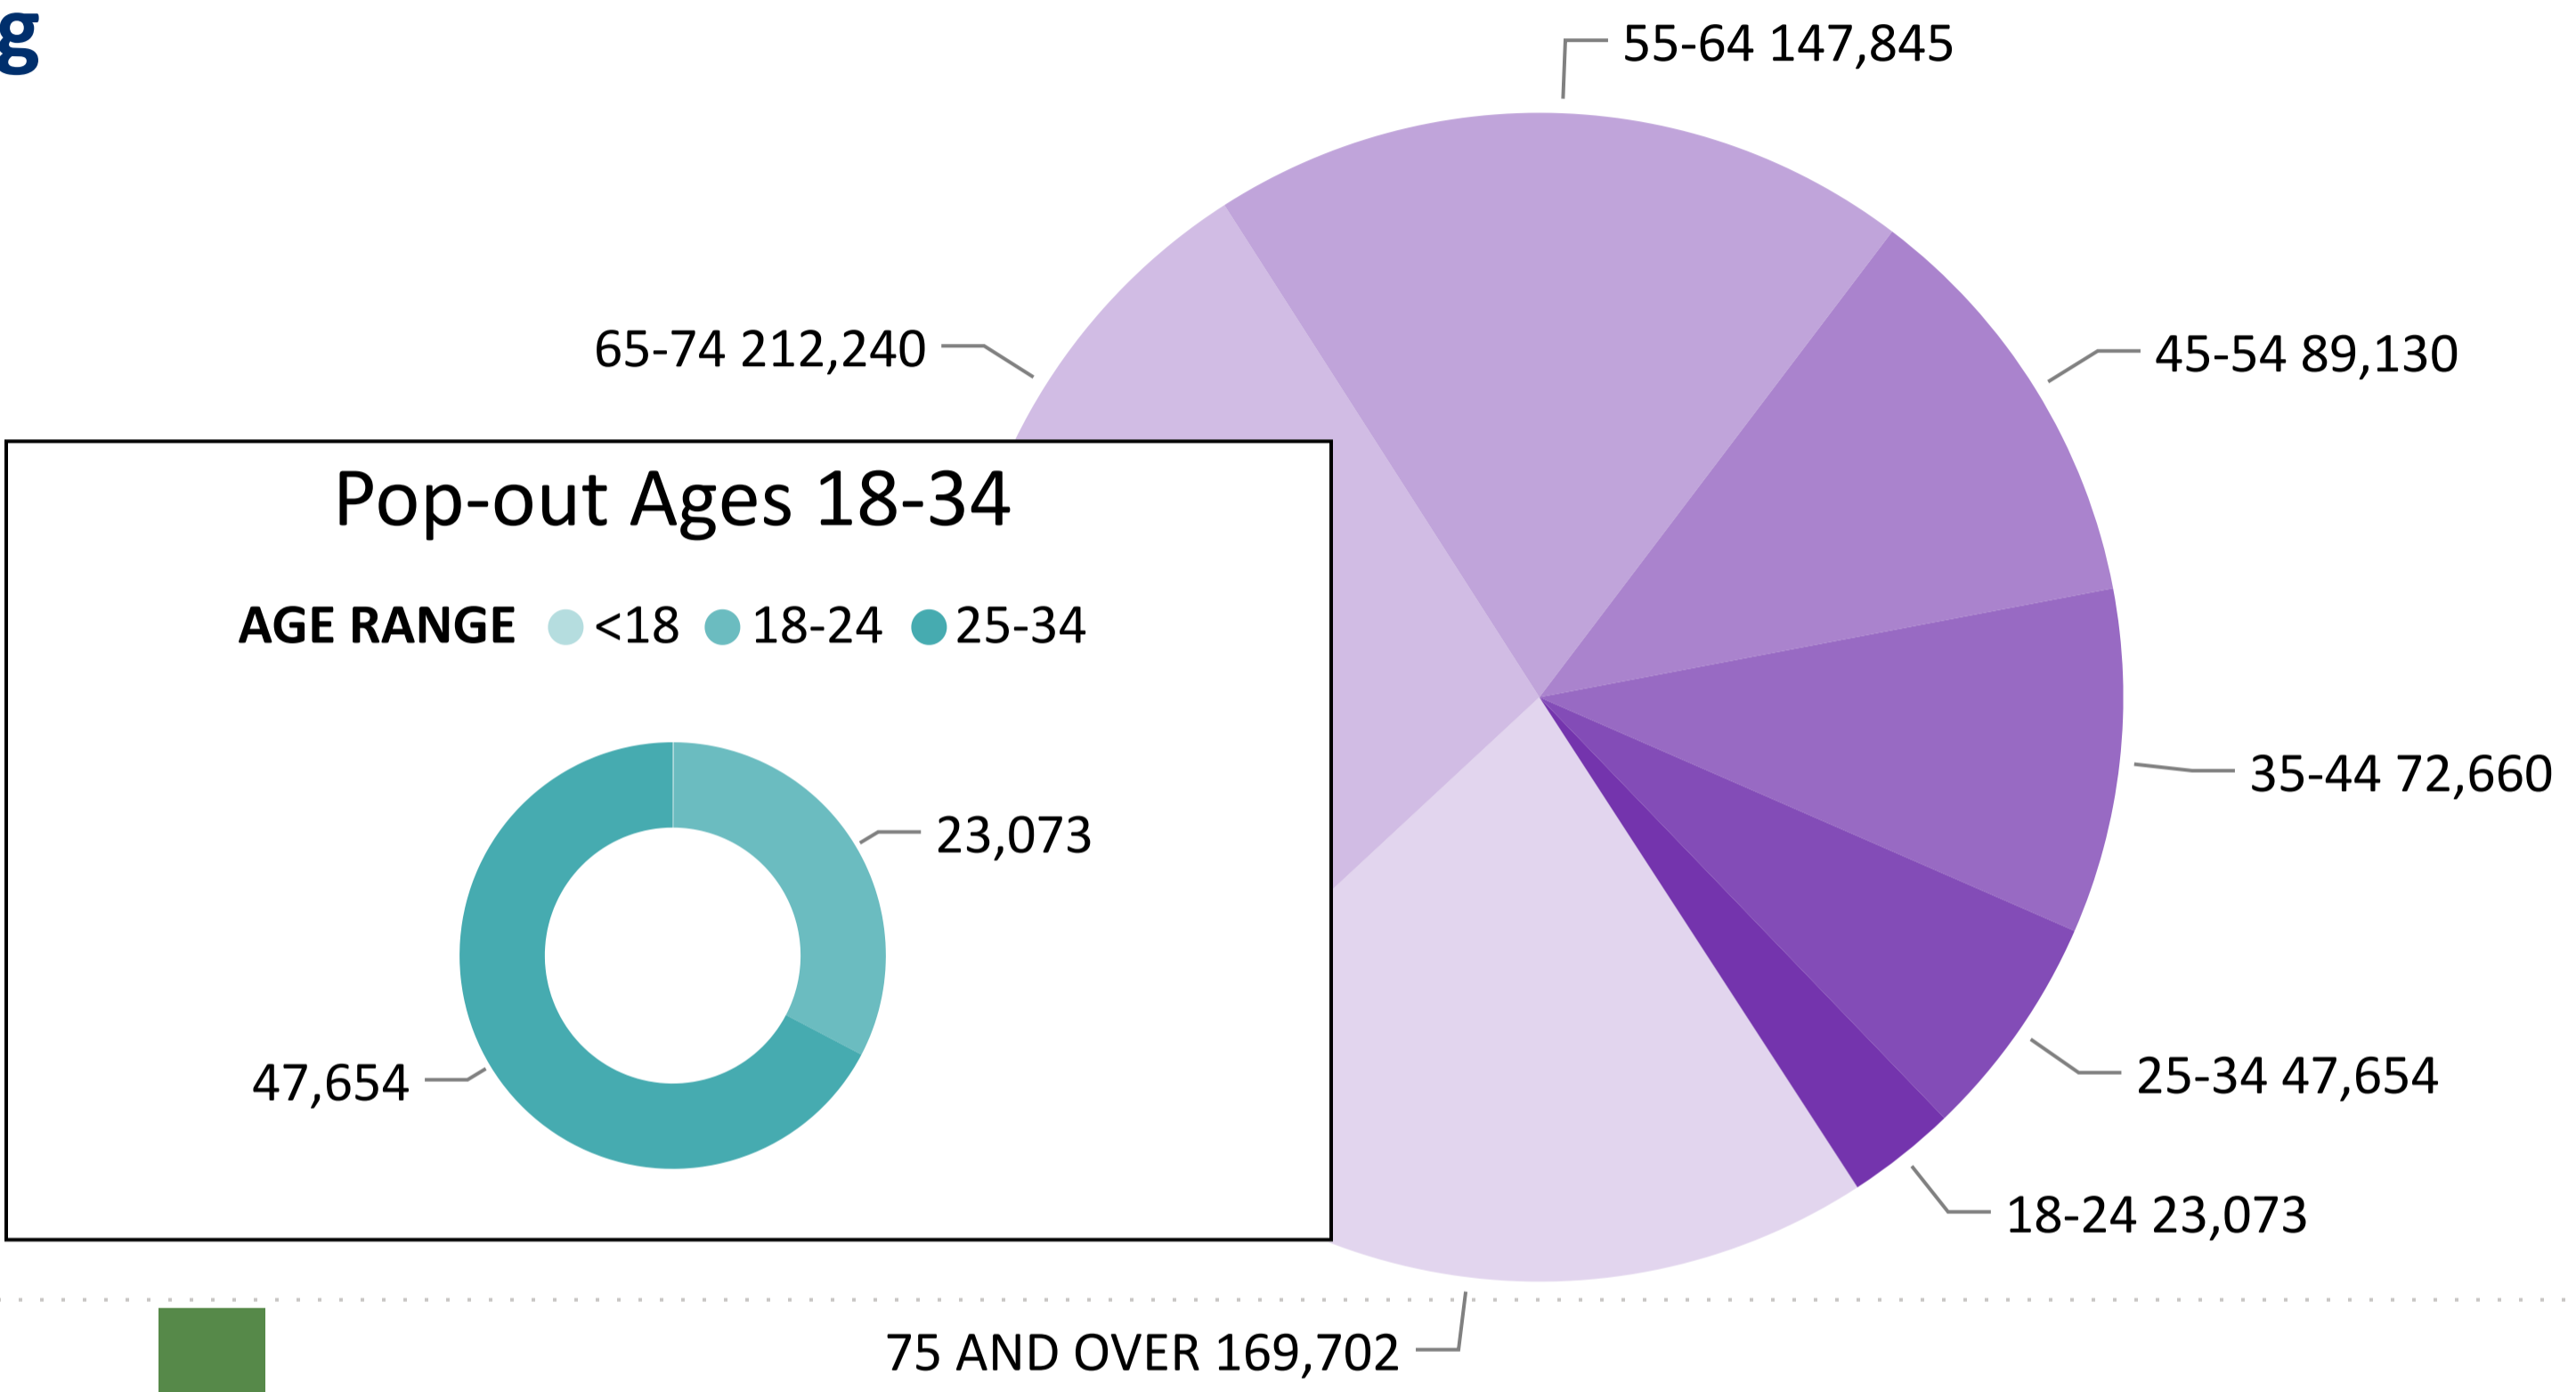

762,368

Total Ballots Returned

Ballot Type Returned by Unaffiliated Voters

2024 Presidential Primary

Ballot Return Reporting

February 29, 2024

Data as of 11:59 PM 2/28/24

762,368

Total Ballots Returned

Colorado Secretary of State

Total Ballots Returned by Age Range

AGE RANGE ● 75 AND OVER ● 65-74 ● 55-64 ● 45-54 ● 35-44 ● 25-34 ● 18-24 ● <18

Total Ballots Returned by Gender/Age Range