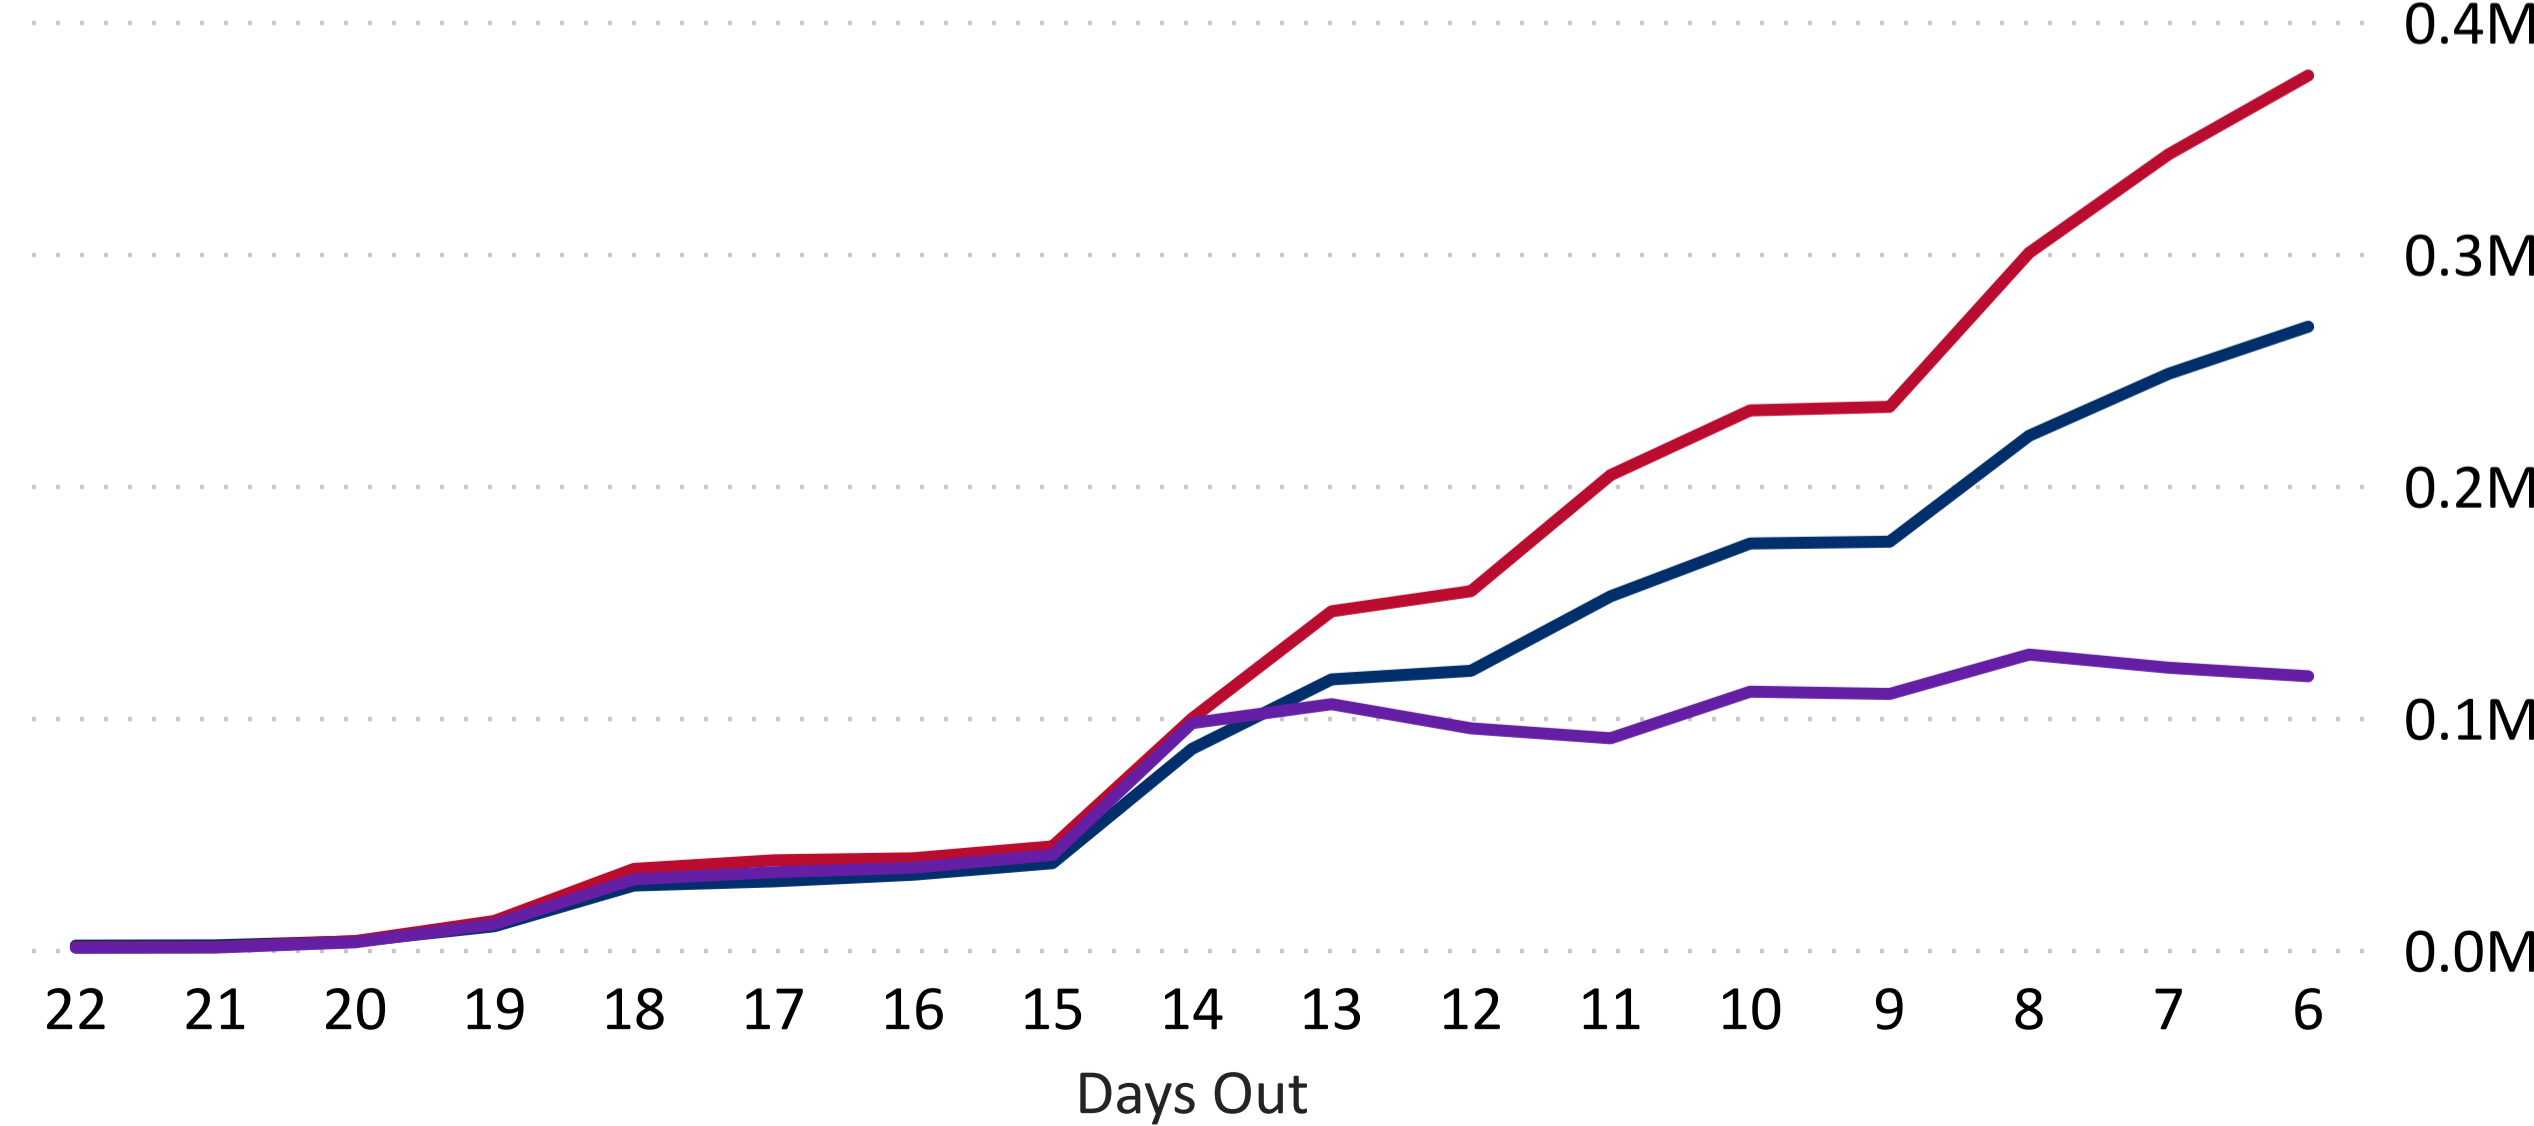

2024 Presidential Primary Ballot Return Reporting

February 29, 2024

Data as of 11:59 PM 2/28/24

762,368

Total Ballots Returned

Colorado Secretary of State

2024 Presidential Primary Eligible Active Voters

Ballot Type Returned

DEM REP IN PROCESS

Trend Line of Ballots Returned by Day

DEM REP IN PROCESS

2024 Presidential Primary

Ballot Return Reporting

February 29, 2024

Data as of 11:59 PM 2/28/24

Colorado Secretary of State

762,368

Total Ballots Returned

Ballot Type Returned by Unaffiliated Voters

2024 Presidential Primary

Ballot Return Reporting

February 29, 2024

Data as of 11:59 PM 2/28/24

762,368

Total Ballots Returned

Colorado Secretary of State

Total Ballots Returned by Age Range

AGE RANGE ● 75 AND OVER ● 65-74 ● 55-64 ● 45-54 ● 35-44 ● 25-34 ● 18-24 ● <18

Total Ballots Returned by Gender/Age Range