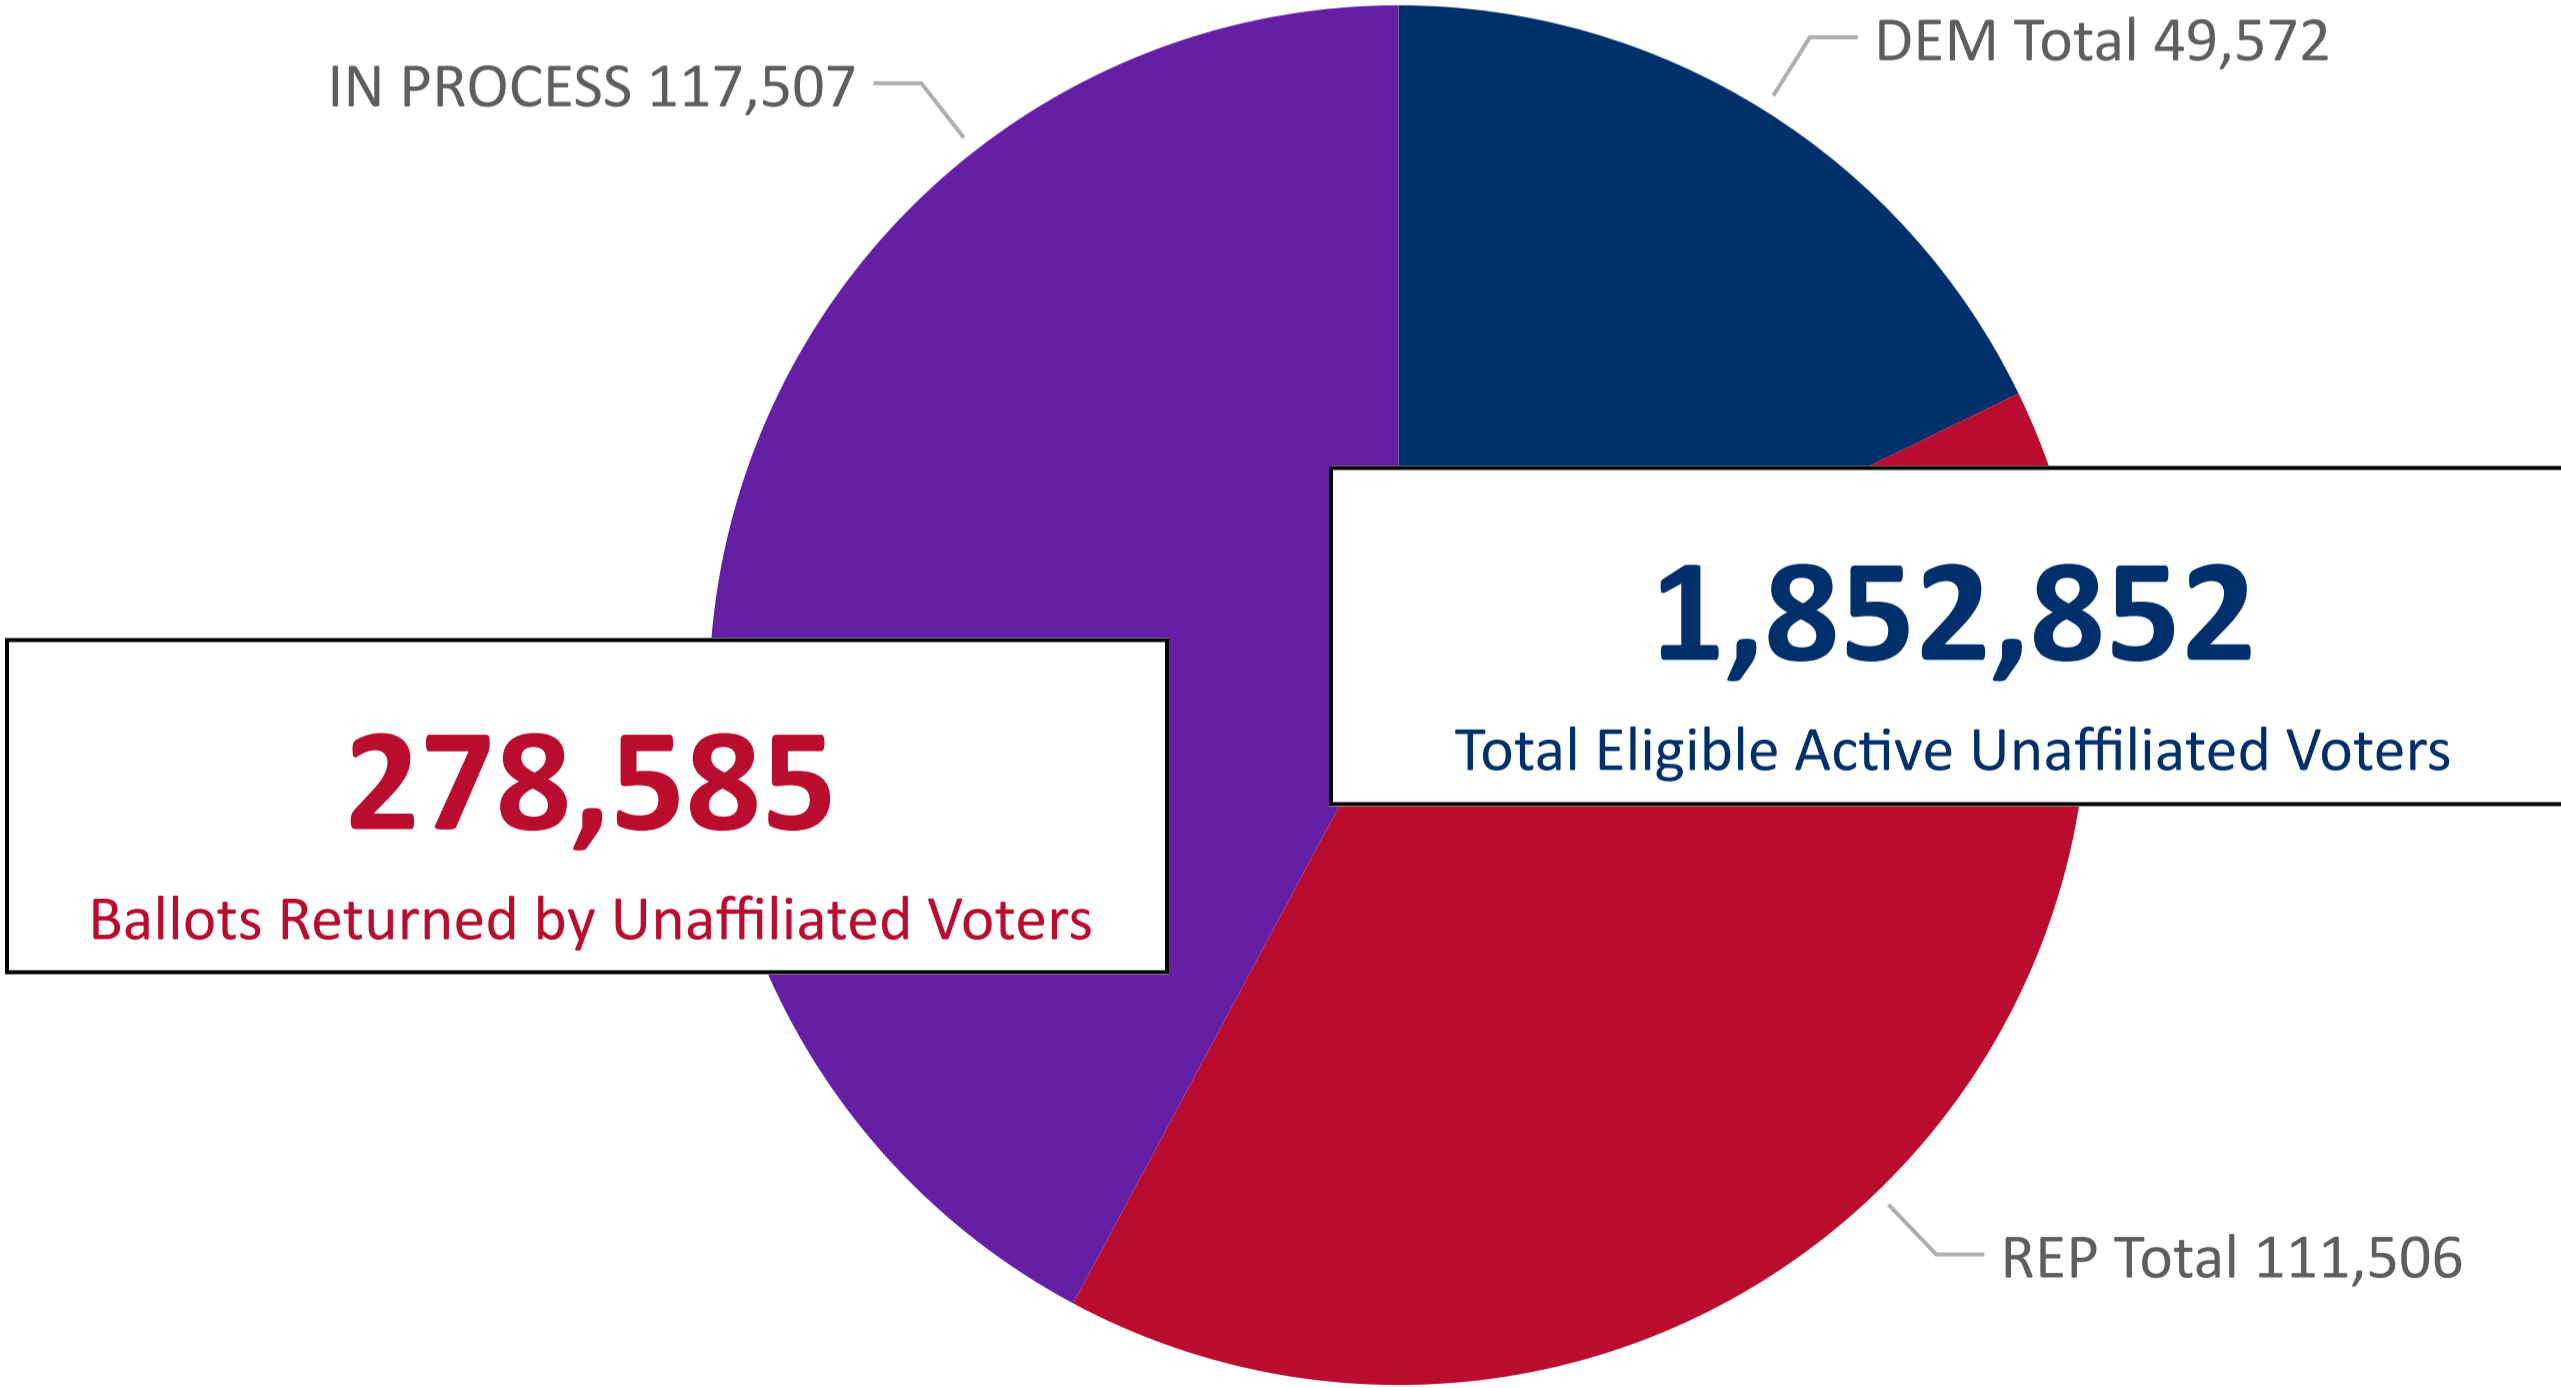

2024 Presidential Primary Ballot Return Reporting

February 29, 2024

Data as of 11:59 PM 2/28/24

762,368

Total Ballots Returned

Colorado Secretary of State

2024 Presidential Primary Eligible Active Voters

Ballot Type Returned

DEM REP IN PROCESS

Trend Line of Ballots Returned by Day

DEM REP IN PROCESS

2024 Presidential Primary

Ballot Return Reporting

February 29, 2024

Data as of 11:59 PM 2/28/24

Colorado Secretary of State

762,368

Total Ballots Returned

Ballot Type Returned by Unaffiliated Voters

2024 Presidential Primary

Ballot Return Reporting

February 29, 2024

Data as of 11:59 PM 2/28/24

762,368