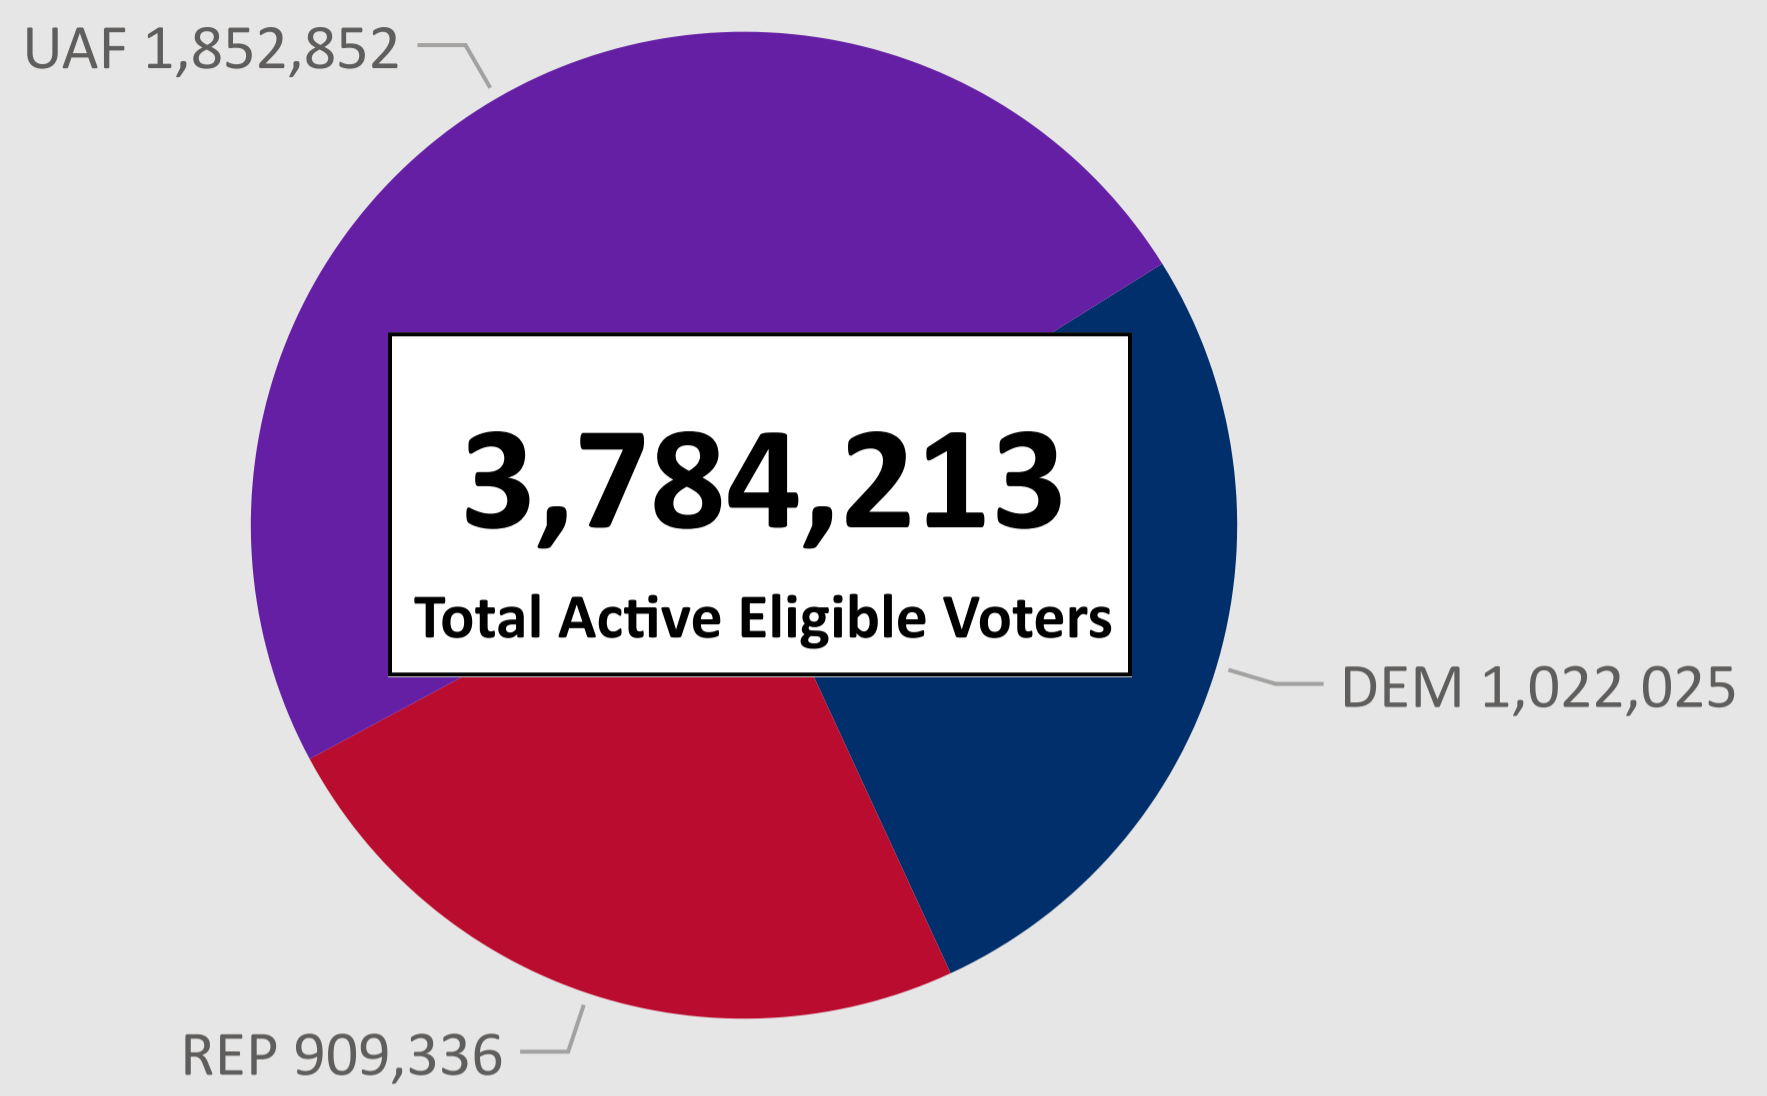

2024 Presidential Primary Ballot Return Reporting

February 29, 2024

Data as of 11:59 PM 2/28/24

762,368

Total Ballots Returned

Colorado Secretary of State

2024 Presidential Primary Eligible Active Voters

Ballot Type Returned

DEM REP IN PROCESS

Trend Line of Ballots Returned by Day

DEM REP IN PROCESS

2024 Presidential Primary

Ballot Return Reporting

February 29, 2024

Data as of 11:59 PM 2/28/24

Colorado Secretary of State

762,368

Total Ballots Returned

Ballot Type Returned by Unaffiliated Voters

2024 Presidential Primary

Ballot Return Reporting

February 29, 2024

Data as of 11:59 PM 2/28/24

762,368