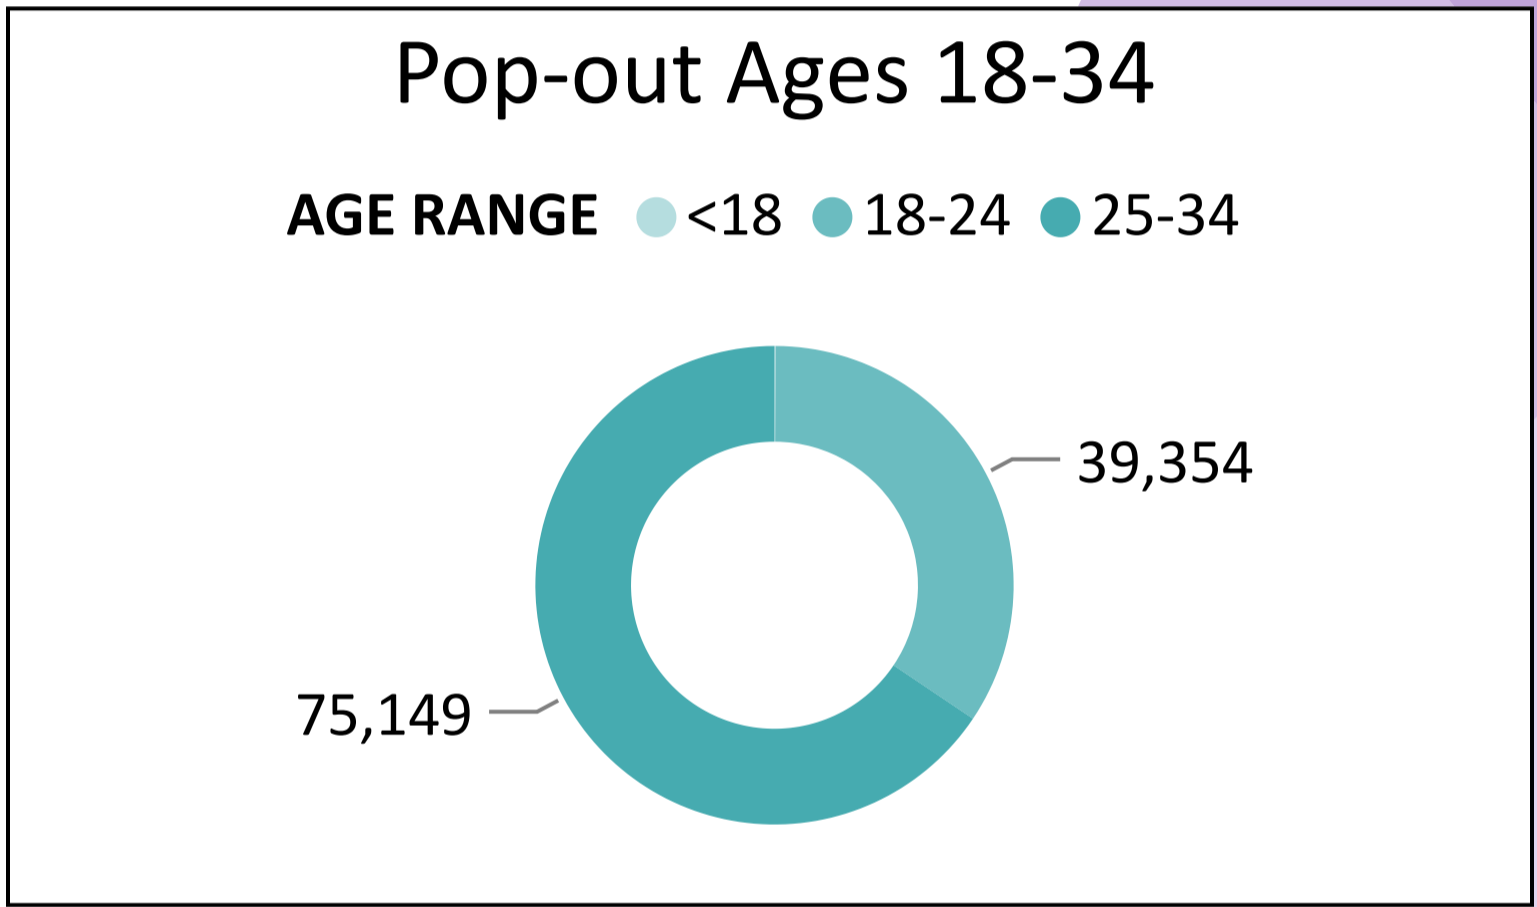

## Ballot Return Reporting

March 5, 2024

Data as of 11:59 PM 3/4/24

### Total Ballots Returned by Age Range

AGE RANGE ● 75 AND OVER ● 65-74 ● 55-64 ● 45-54 ● 35-44 ● 25-34 ● 18-24 ● <18