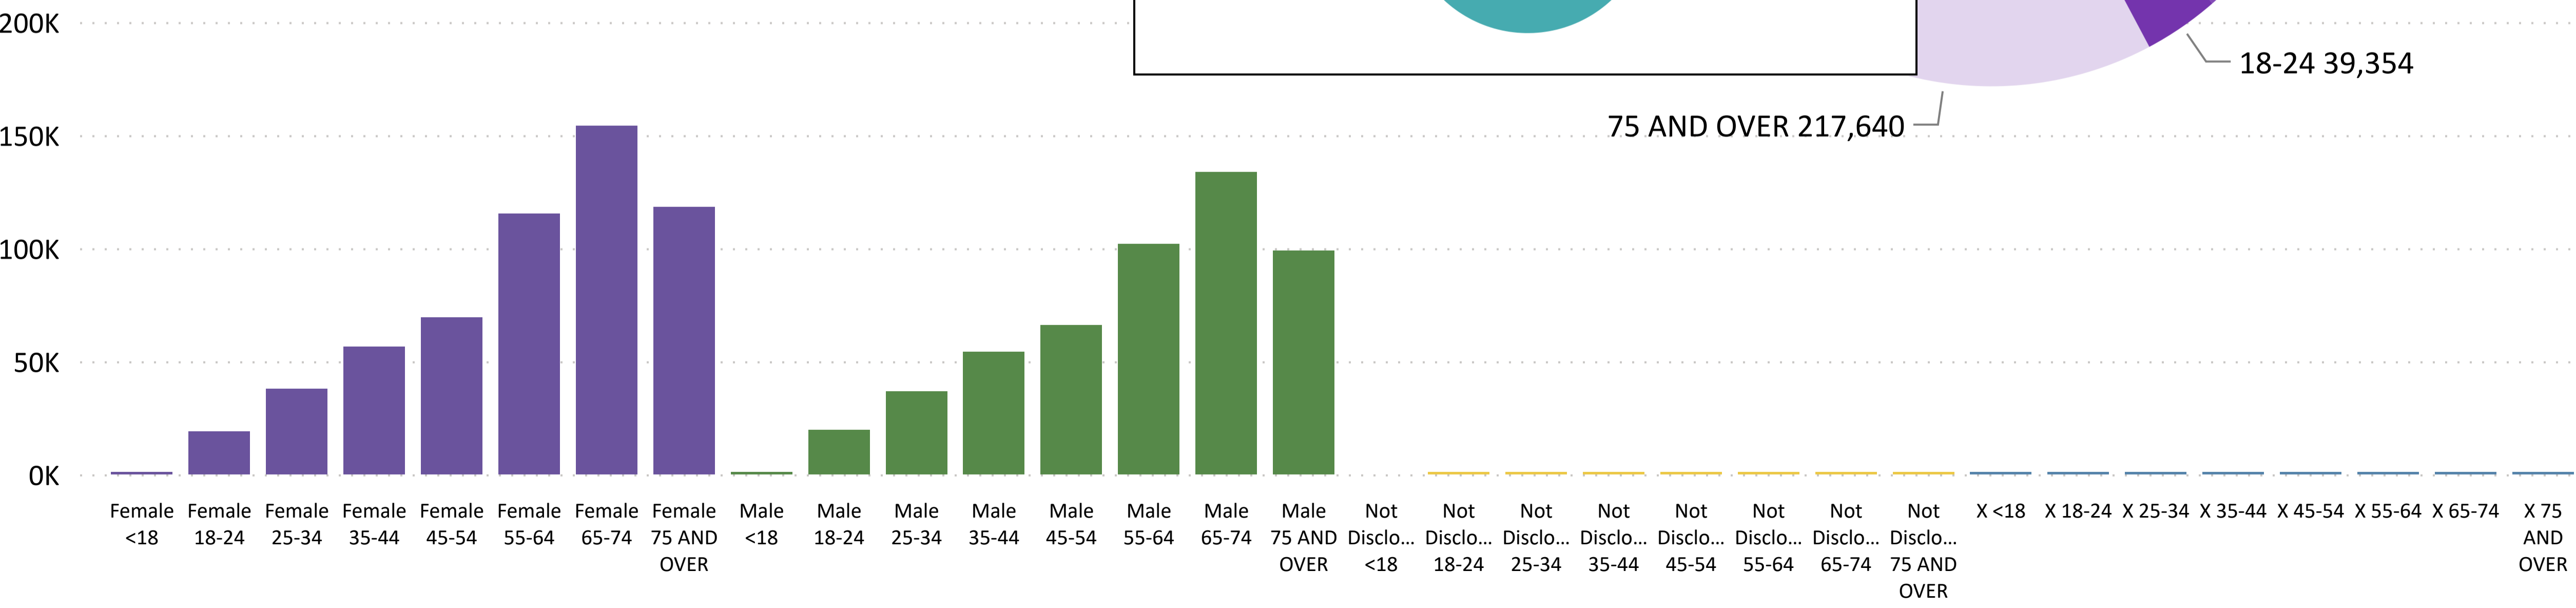

# 1,085,238

Total Ballots Returned

### Total Ballots Returned by Age Range

AGE RANGE ● 75 AND OVER ● 65-74 ● 55-64 ● 45-54 ● 35-44 ● 25-34 ● 18-24 ● <18

### Total Ballots Returned by Gender/Age Range