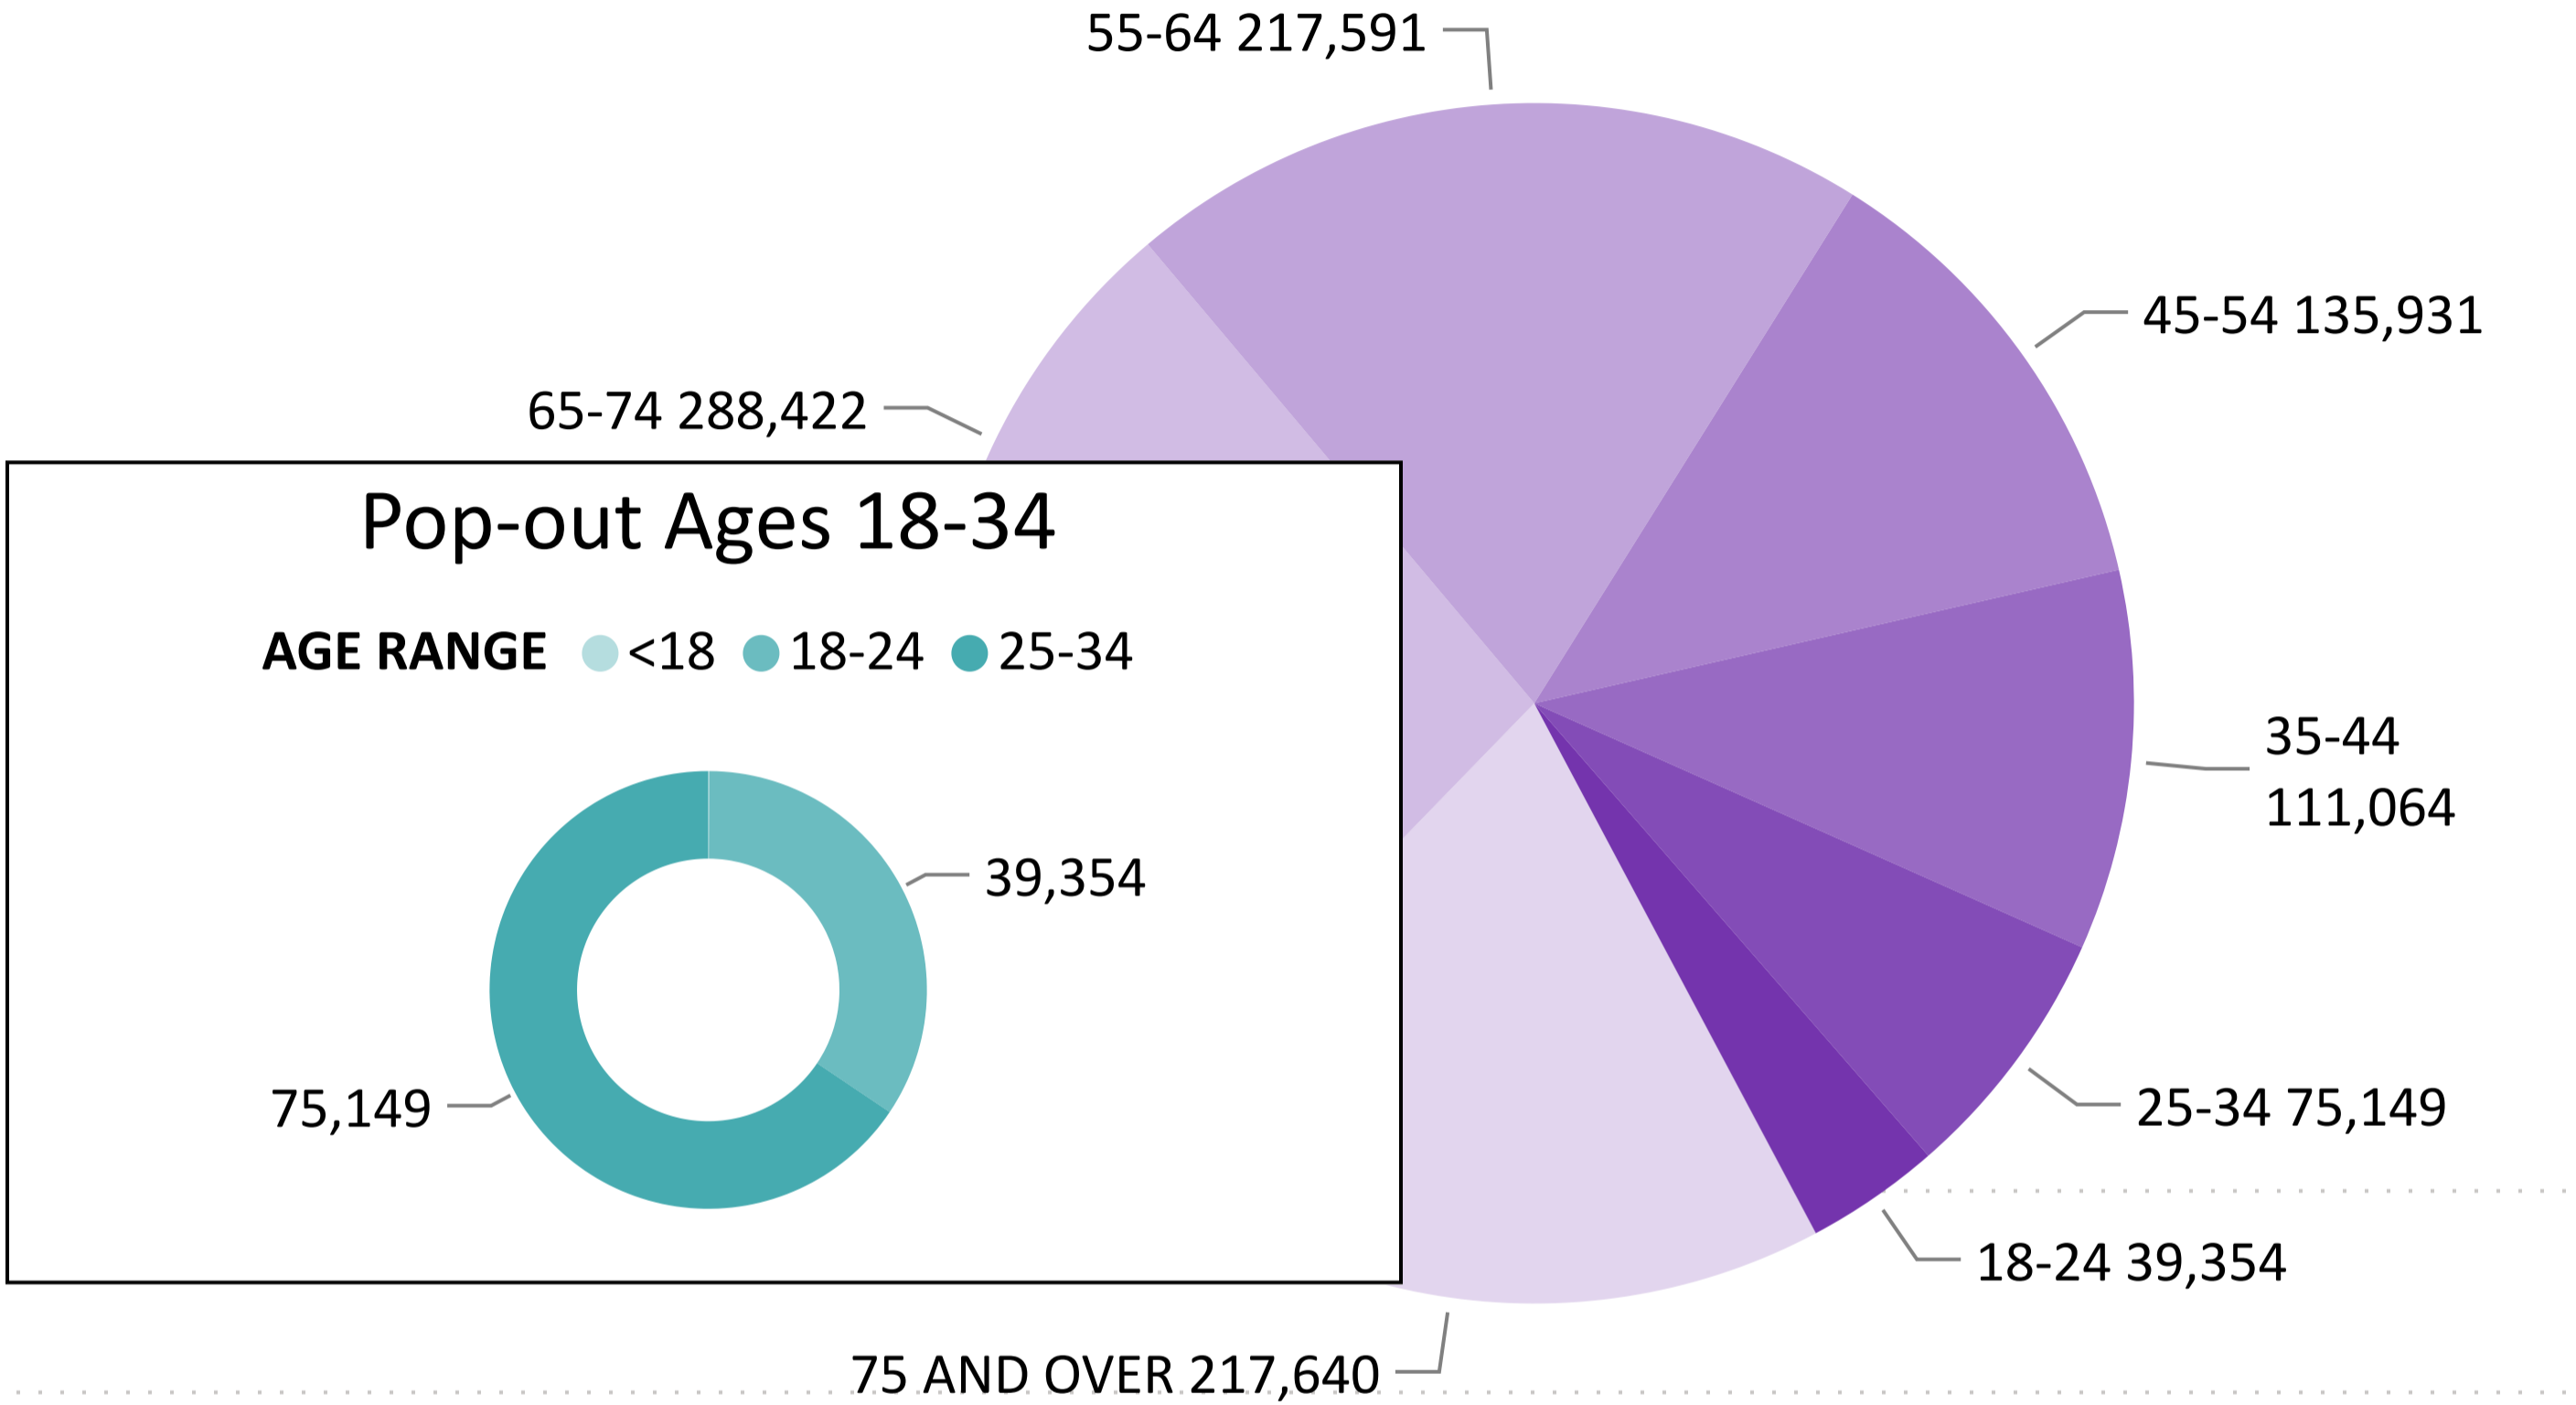

# 2024 Presidential Primary

## Ballot Return Reporting

March 5, 2024

Data as of 11:59 PM 3/4/24

### Total Ballots Returned by Age Range

AGE RANGE ● 75 AND OVER ● 65-74 ● 55-64 ● 45-54 ● 35-44 ● 25-34 ● 18-24 ● <18