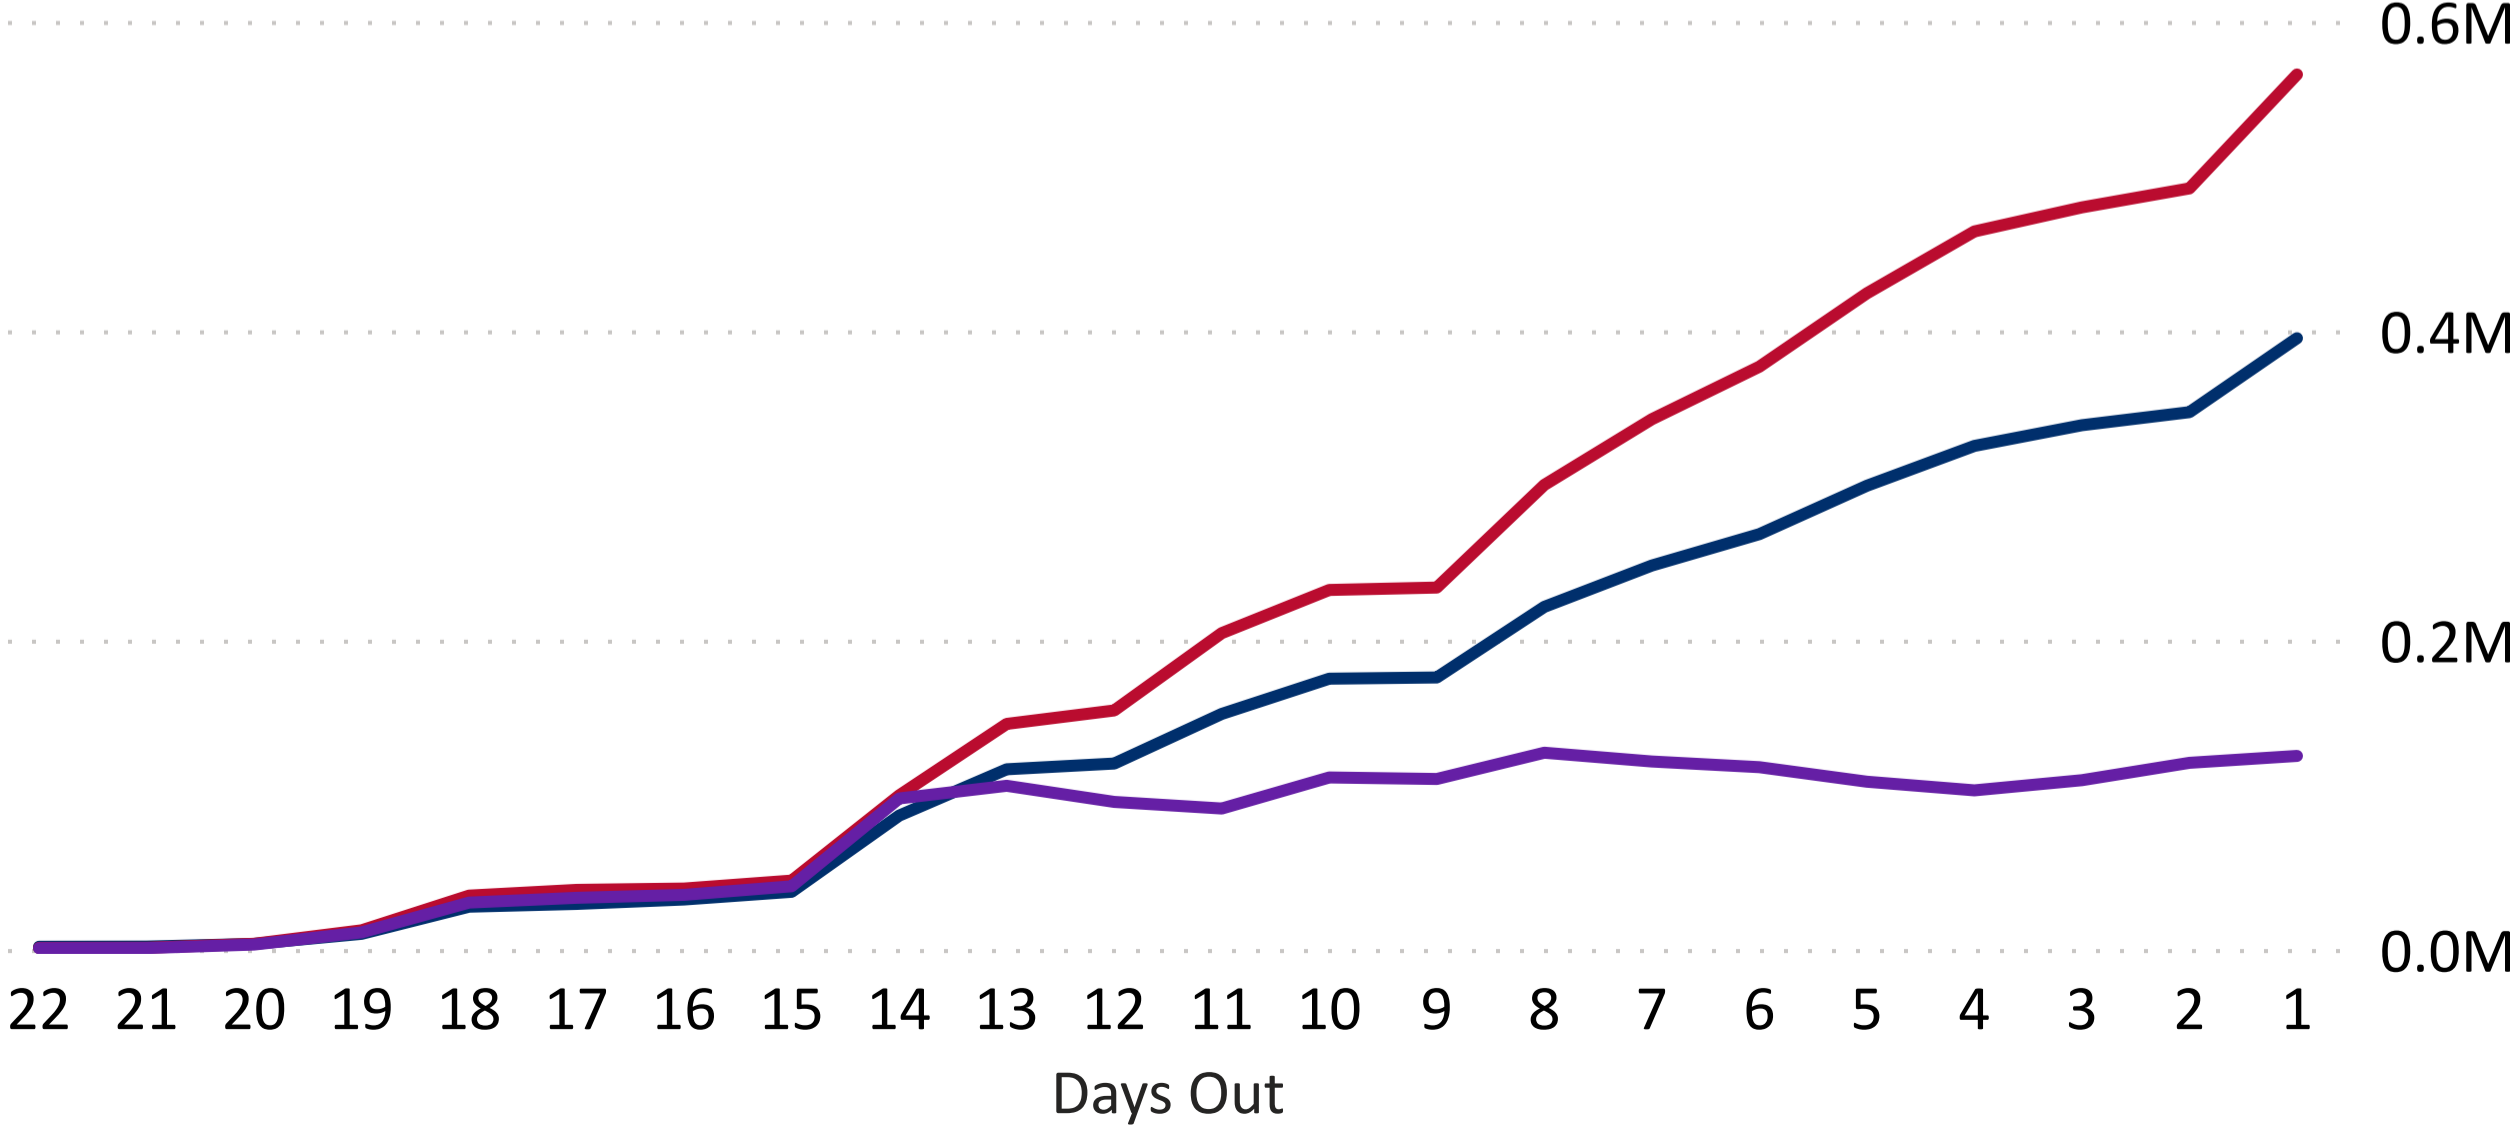

## 2024 Presidential Primary Eligible Active Voters

## Ballot Type Returned

DEM REP IN PROCESS

## Trend Line of Ballots Returned by Day

DEM REP IN PROCESS