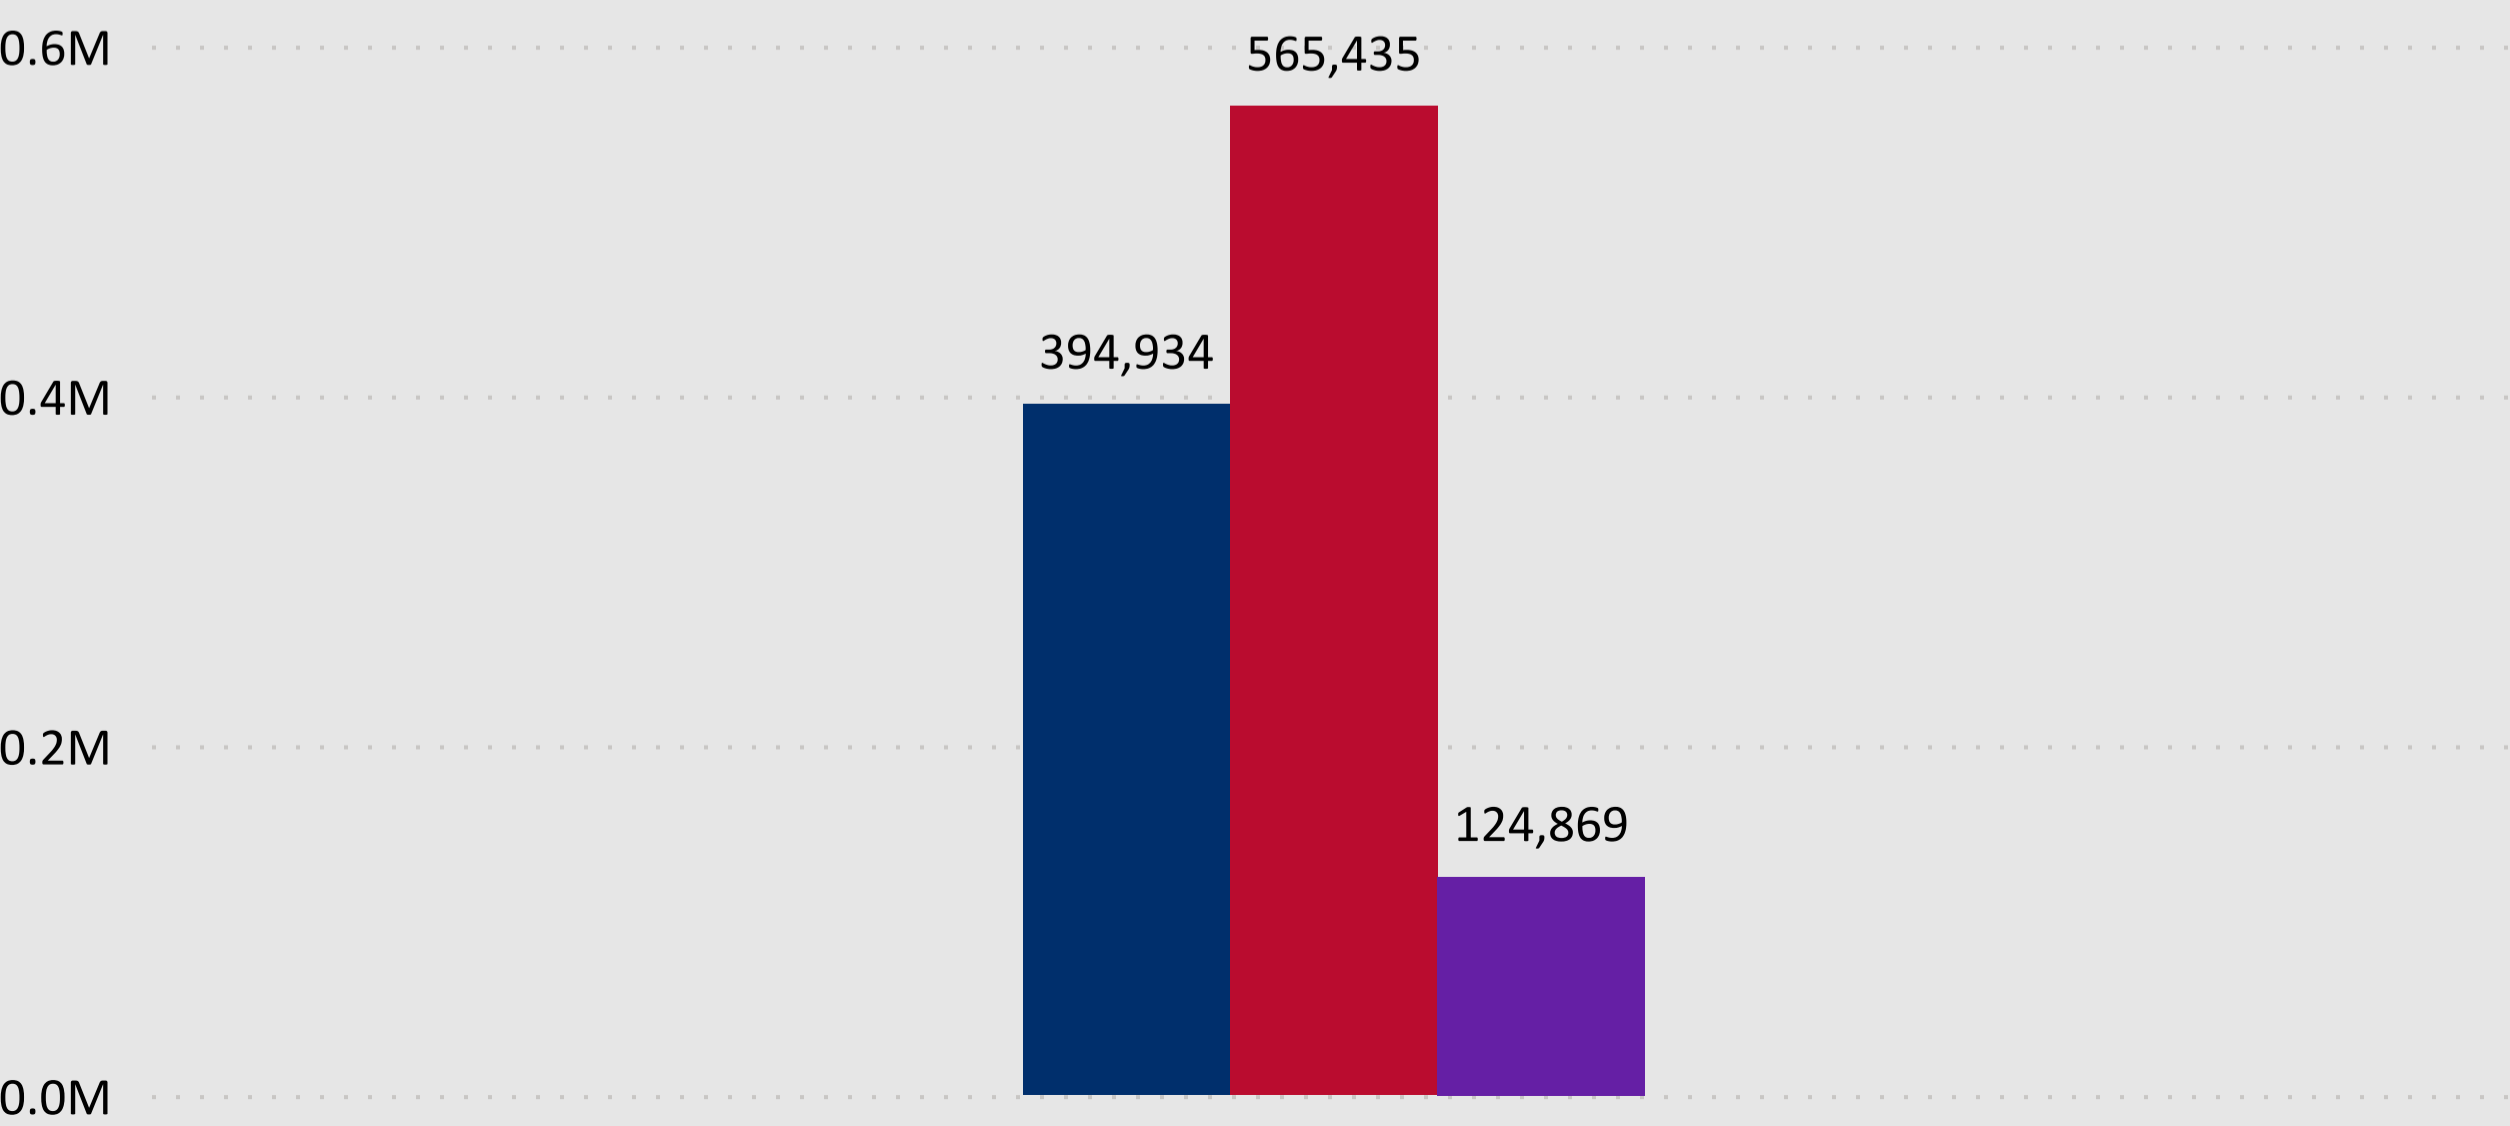

Ballot Type Returned

DEM REP IN PROCESS