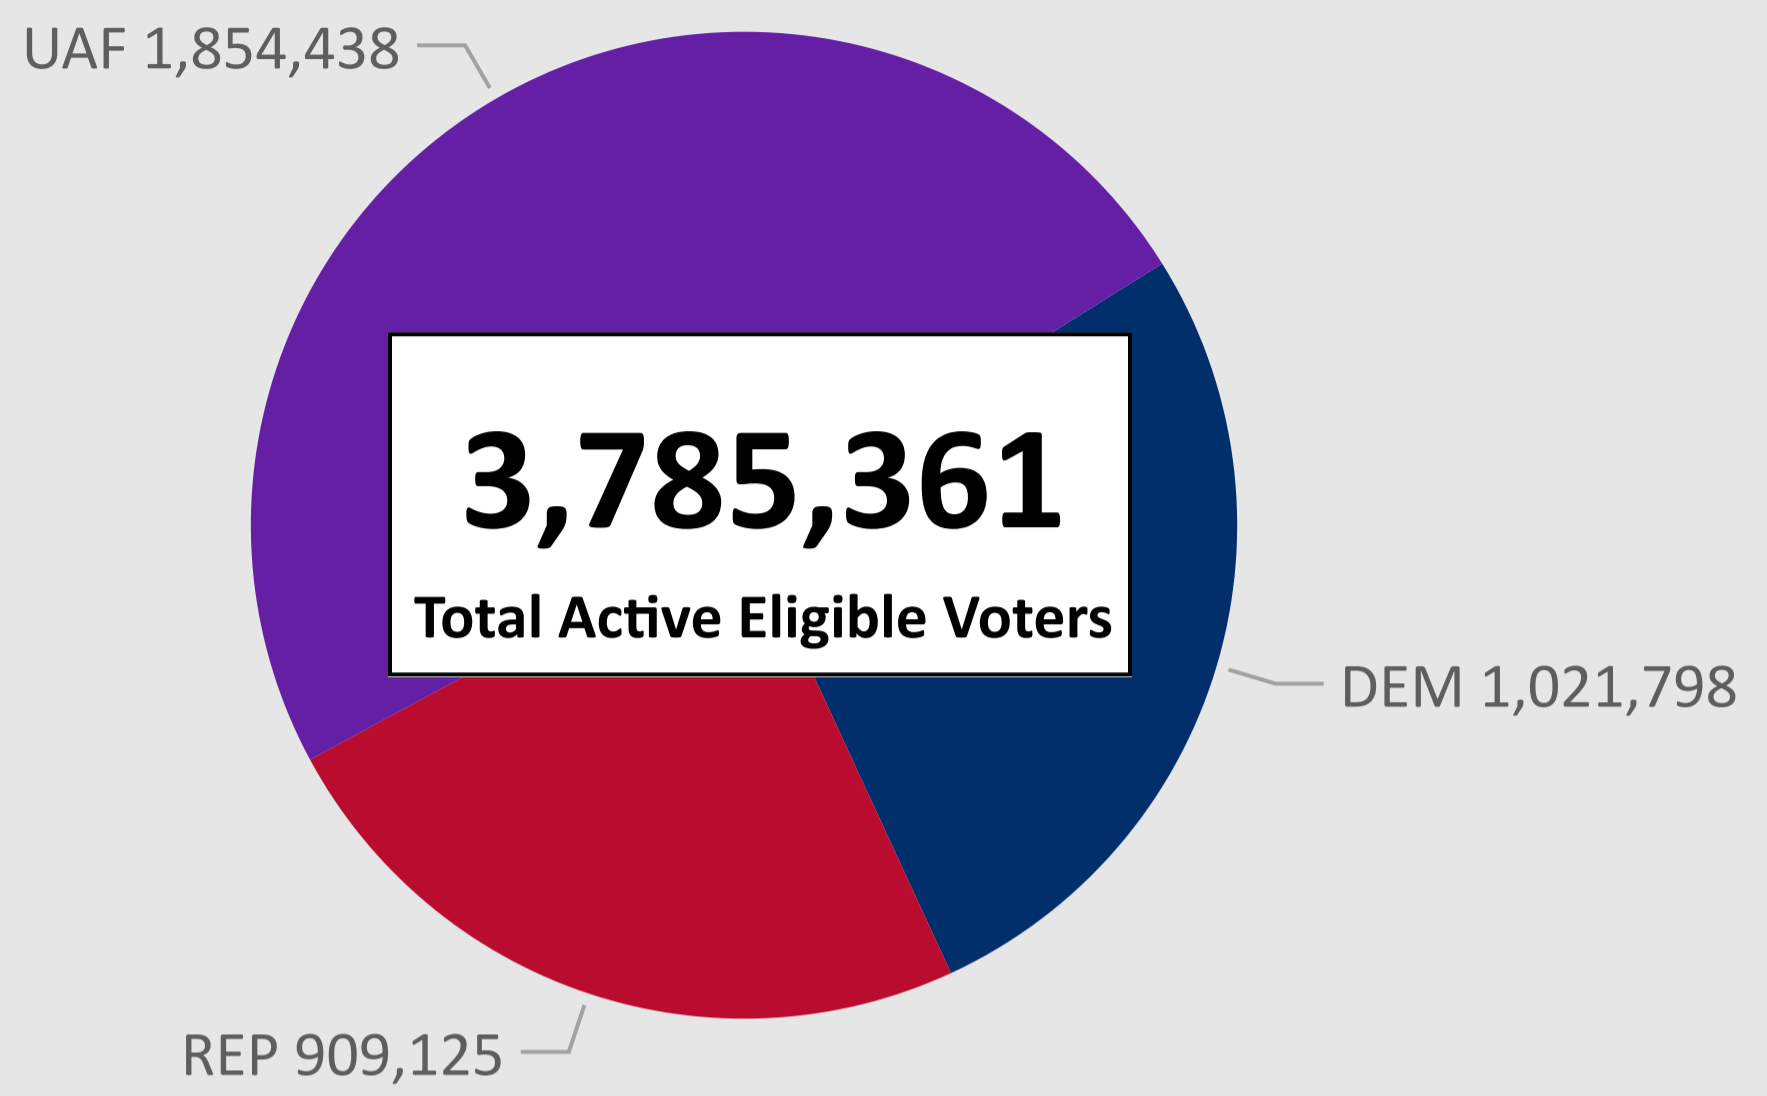

2024 Presidential Primary Eligible Active Voters