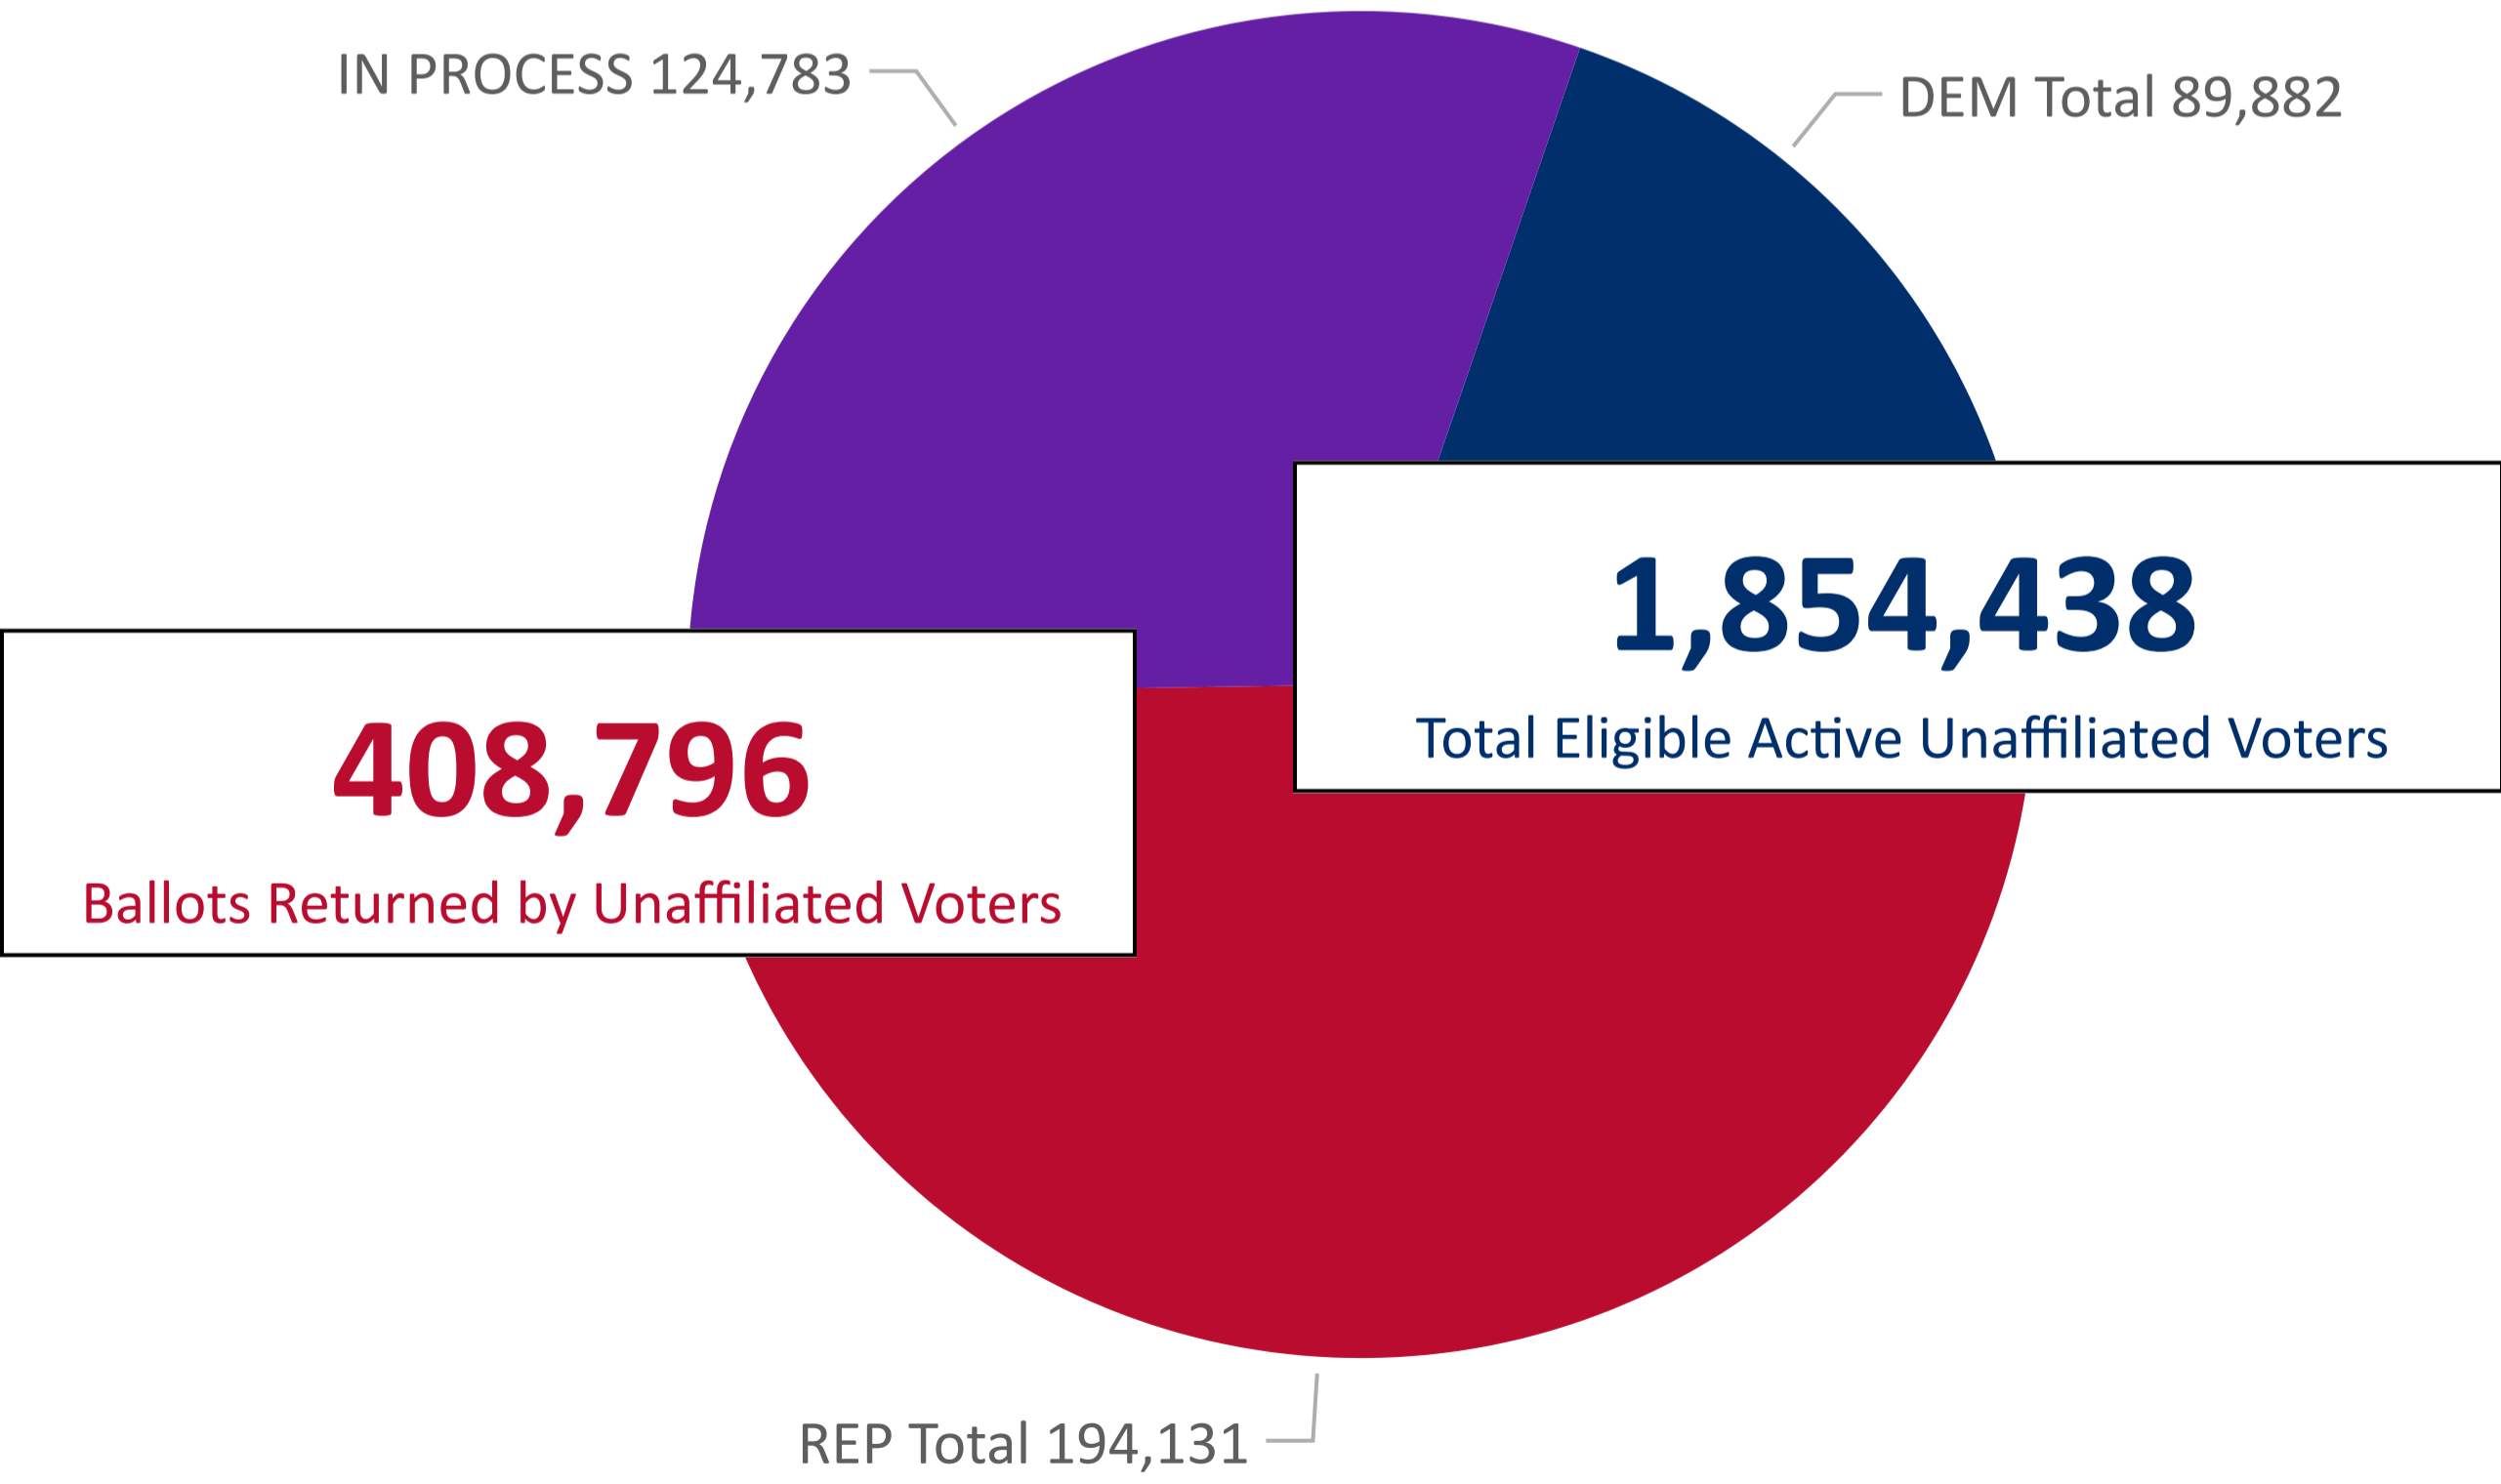

2024 Presidential Primary

Ballot Return Reporting

March 5, 2024

Data as of 11:59 PM 3/4/24

Colorado Secretary of State

1,085,238

Total Ballots Returned

Ballot Type Returned by Unaffiliated Voters