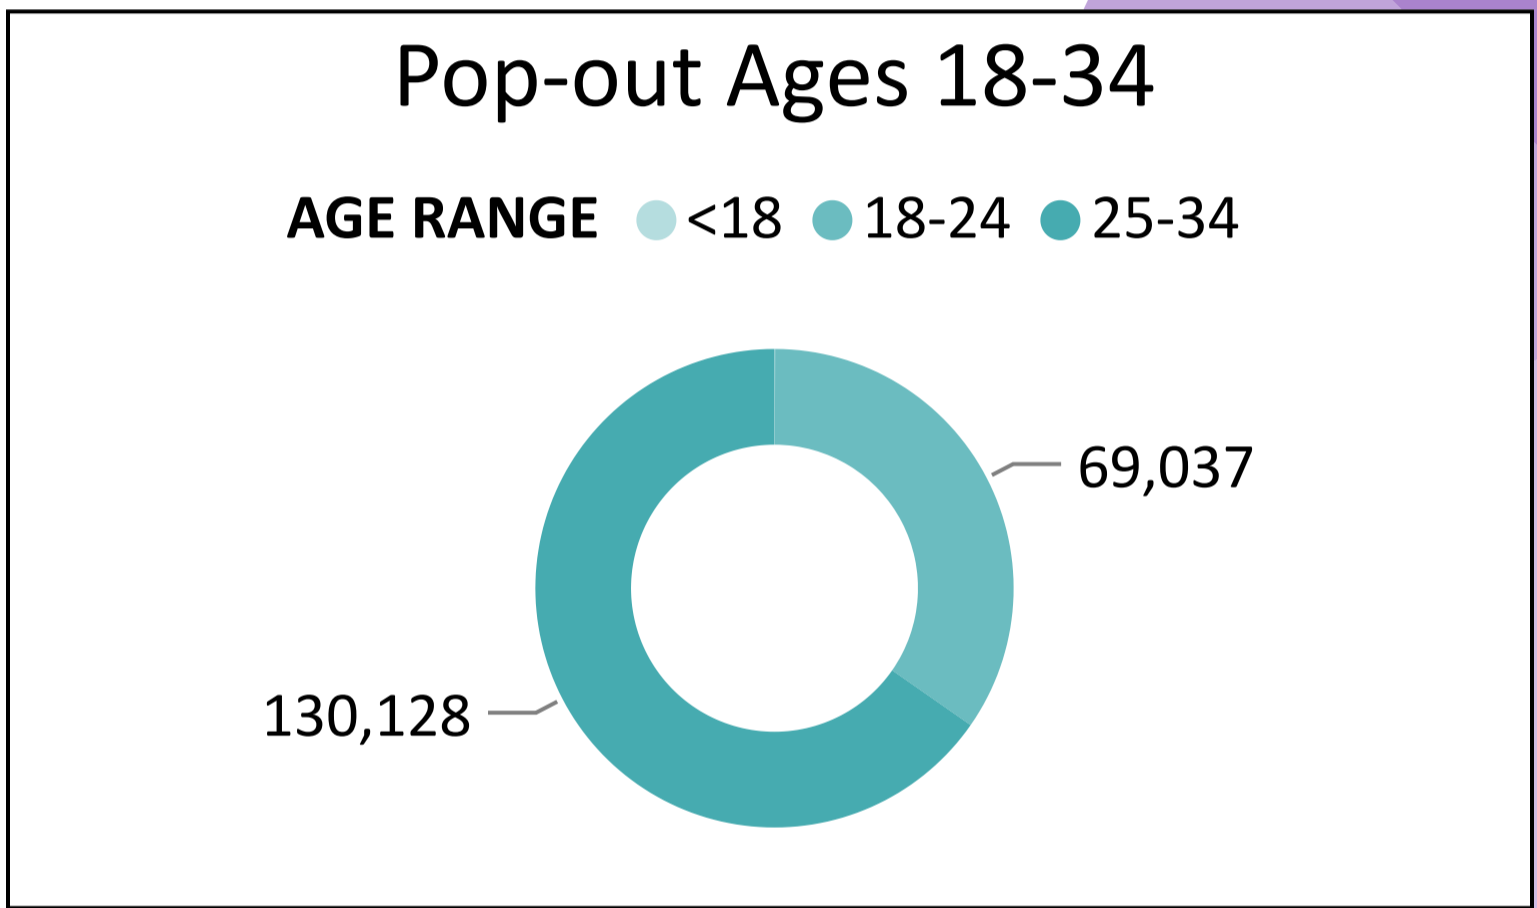

1,493,665

Total Ballots Returned

Ballot Type Returned by Unaffiliated Voters

2024 Presidential Primary

Ballot Return Reporting

March 11, 2024

Data as of 11:59 PM 3/10/24

1,493,665

Total Ballots Returned

Colorado Secretary of State

Total Ballots Returned by Age Range

AGE RANGE ● 75 AND OVER ● 65-74 ● 55-64 ● 45-54 ● 35-44 ● 25-34 ● 18-24 ● <18

Total Ballots Returned by Gender/Age Range