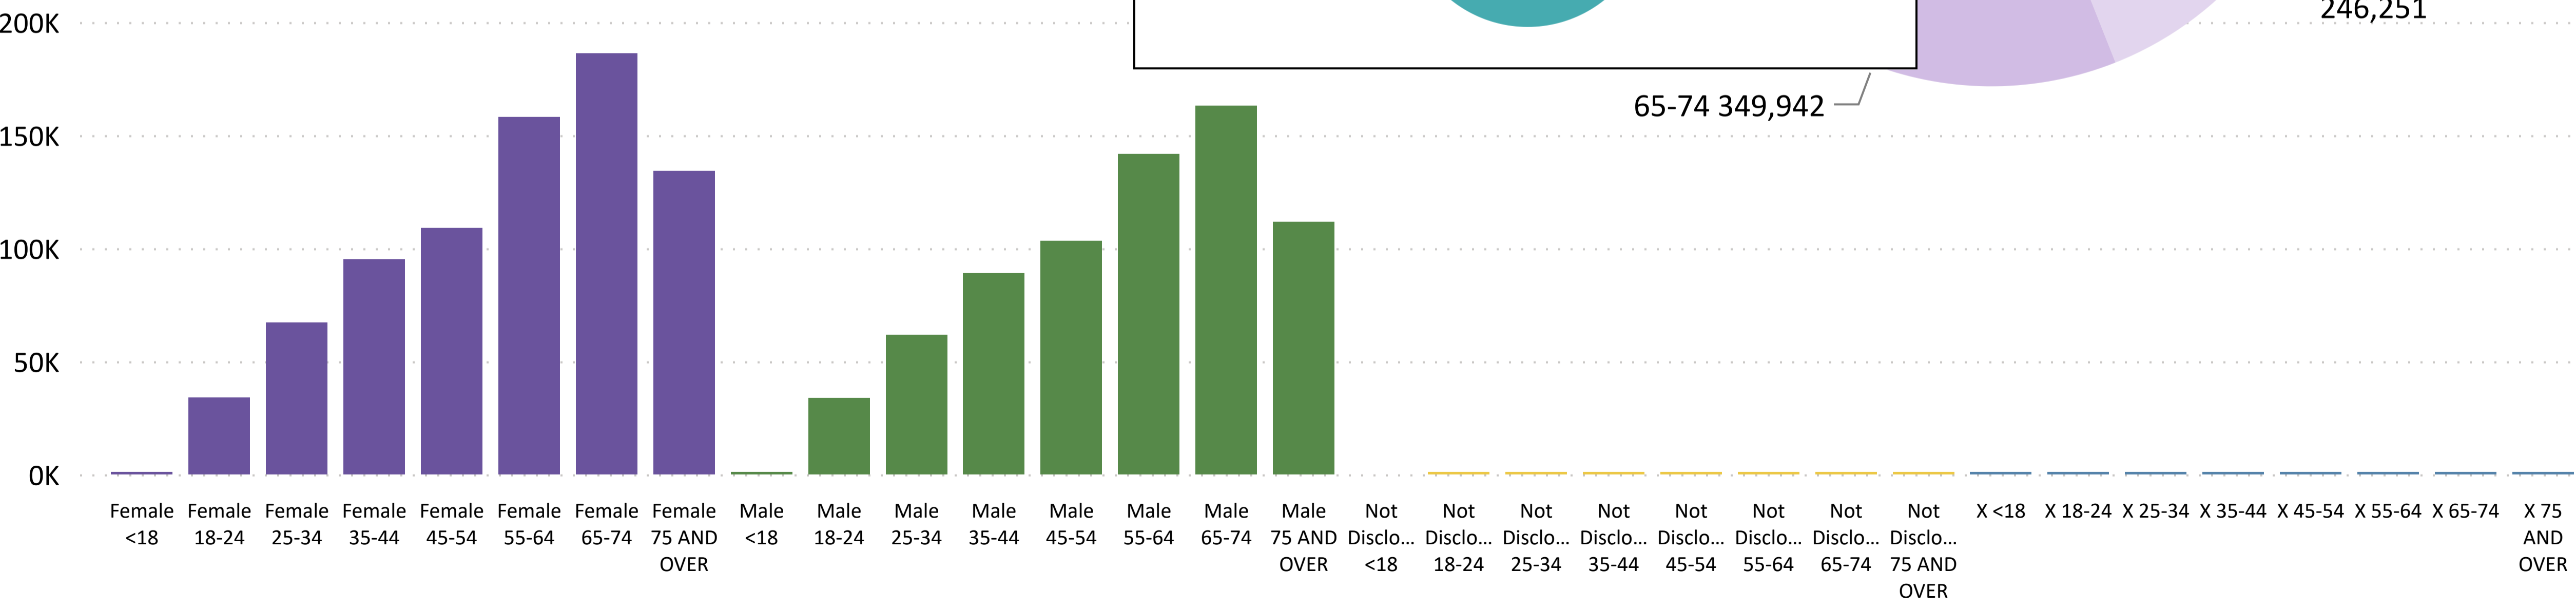

1,493,665

Total Ballots Returned

Ballot Type Returned by Unaffiliated Voters

2024 Presidential Primary

Ballot Return Reporting

March 11, 2024

Data as of 11:59 PM 3/10/24

1,493,665

Total Ballots Returned

Colorado Secretary of State

Total Ballots Returned by Age Range

AGE RANGE ● 75 AND OVER ● 65-74 ● 55-64 ● 45-54 ● 35-44 ● 25-34 ● 18-24 ● <18

Total Ballots Returned by Gender/Age Range