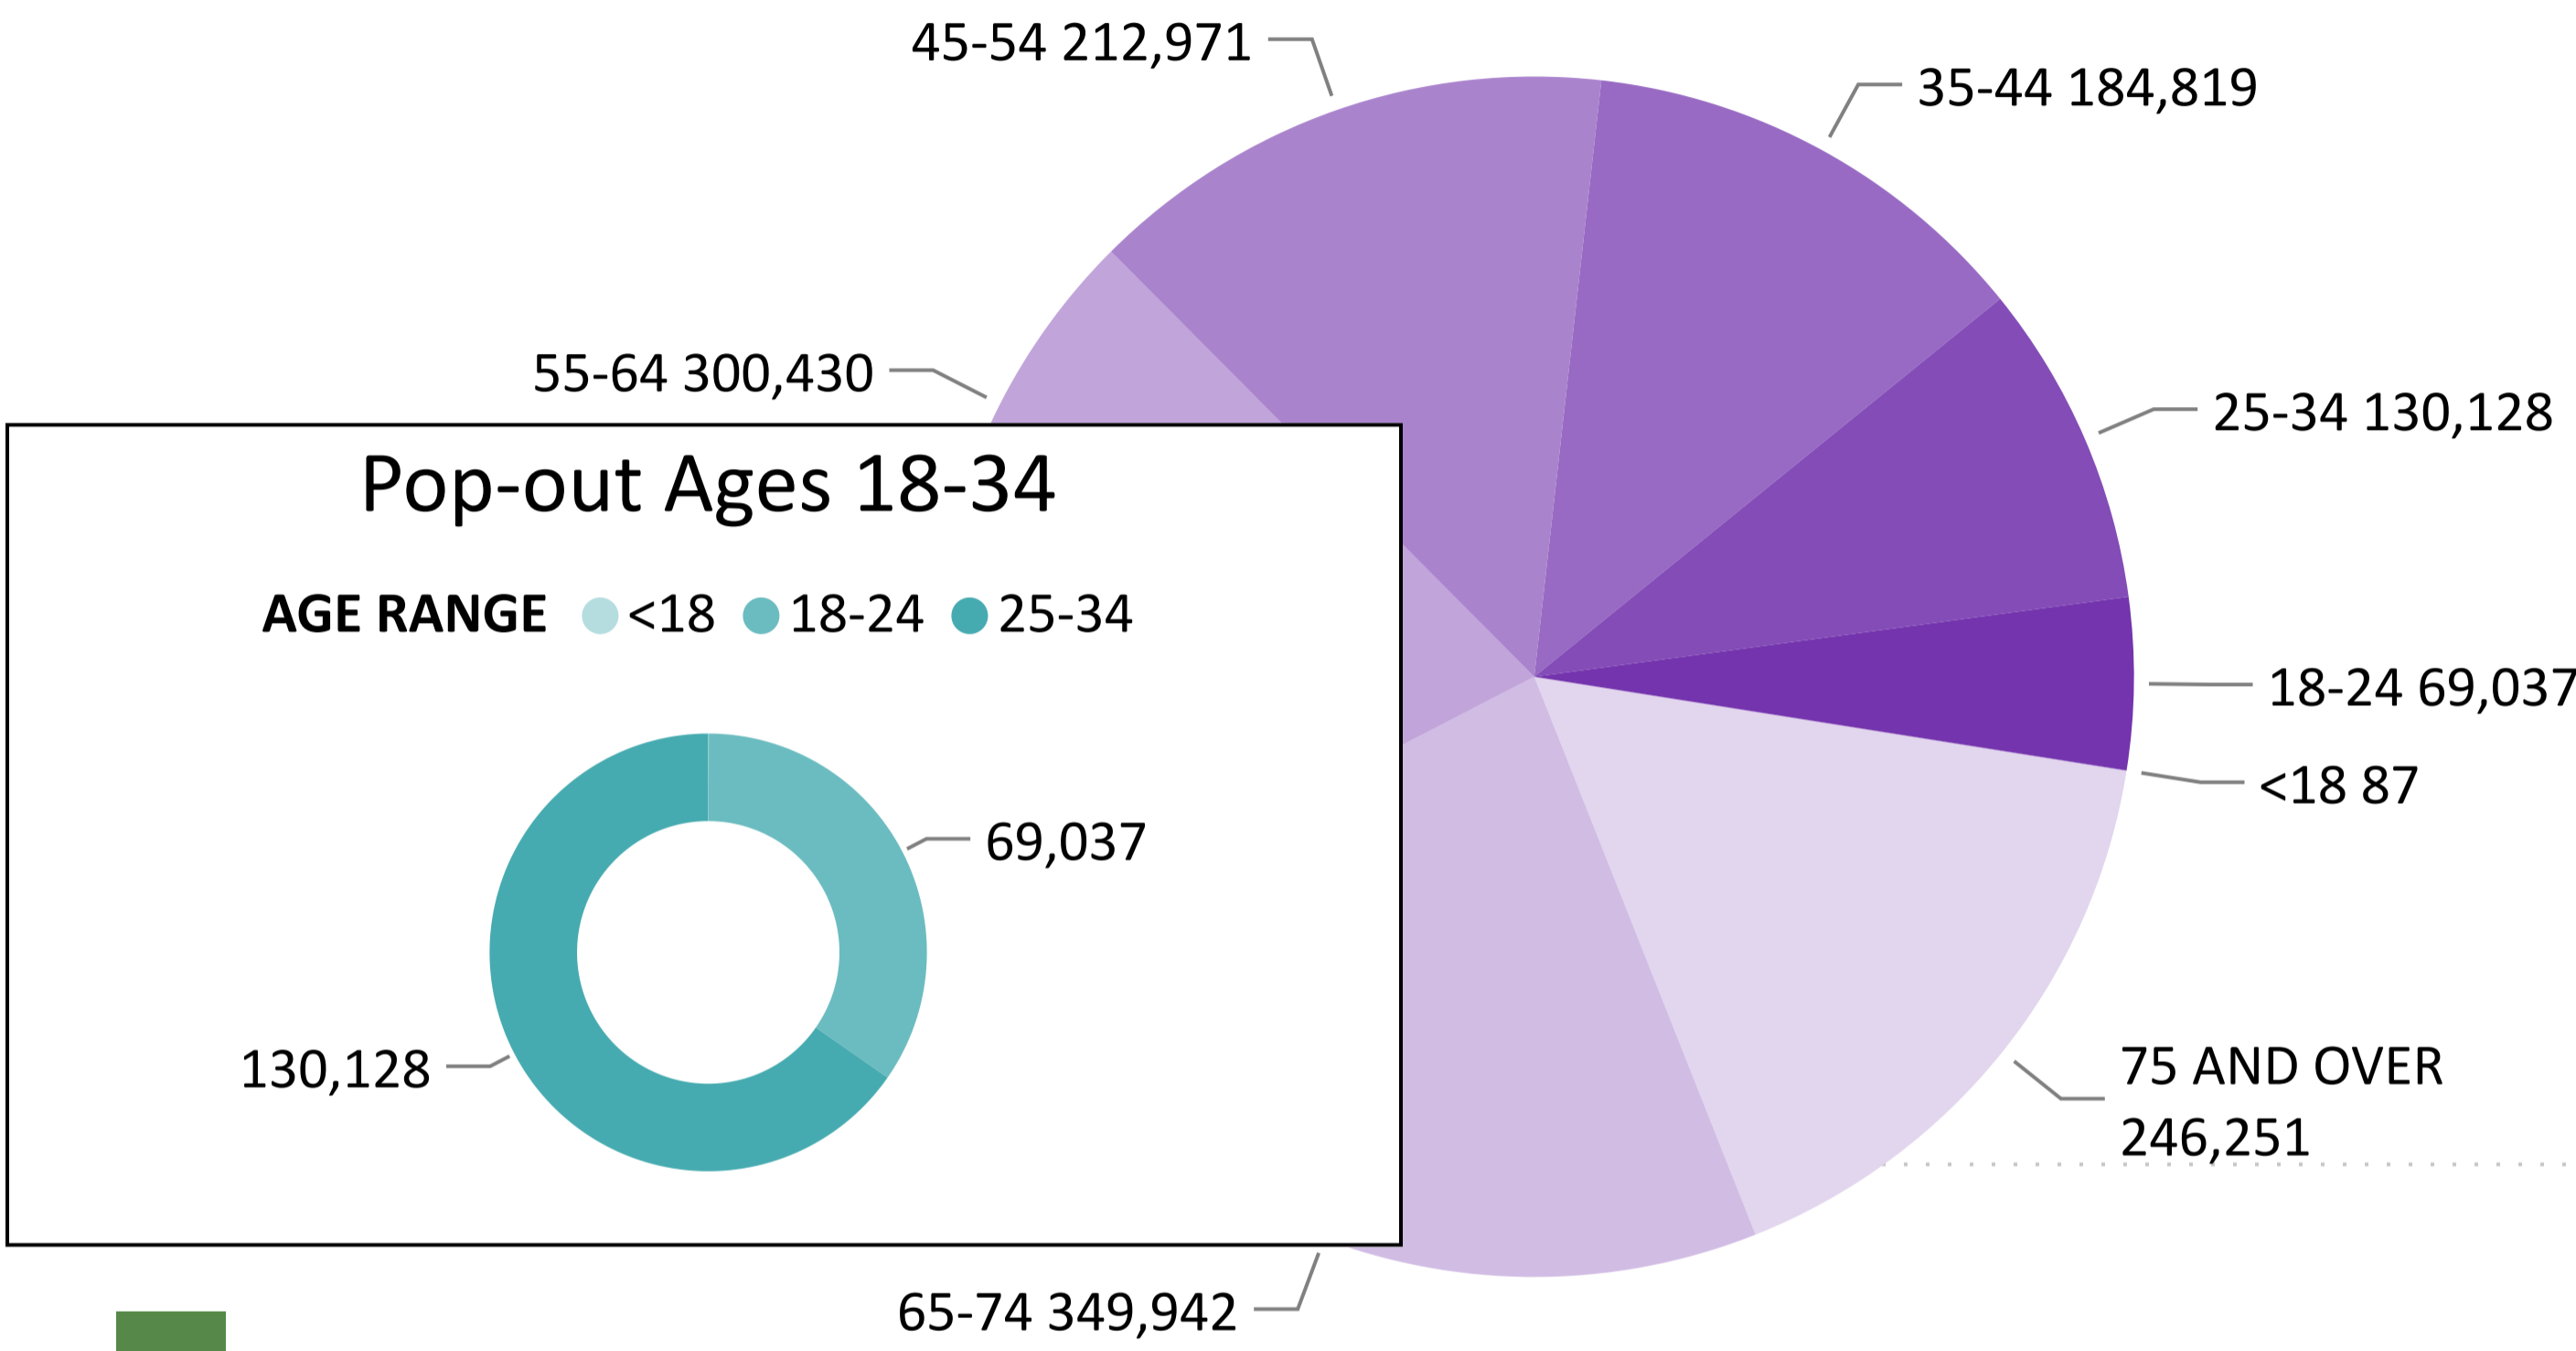

1,493,665

Total Ballots Returned

Ballot Type Returned by Unaffiliated Voters

2024 Presidential Primary

Ballot Return Reporting

March 11, 2024

Data as of 11:59 PM 3/10/24

1,493,665

Total Ballots Returned

Colorado Secretary of State

Total Ballots Returned by Age Range

AGE RANGE ● 75 AND OVER ● 65-74 ● 55-64 ● 45-54 ● 35-44 ● 25-34 ● 18-24 ● <18

Total Ballots Returned by Gender/Age Range