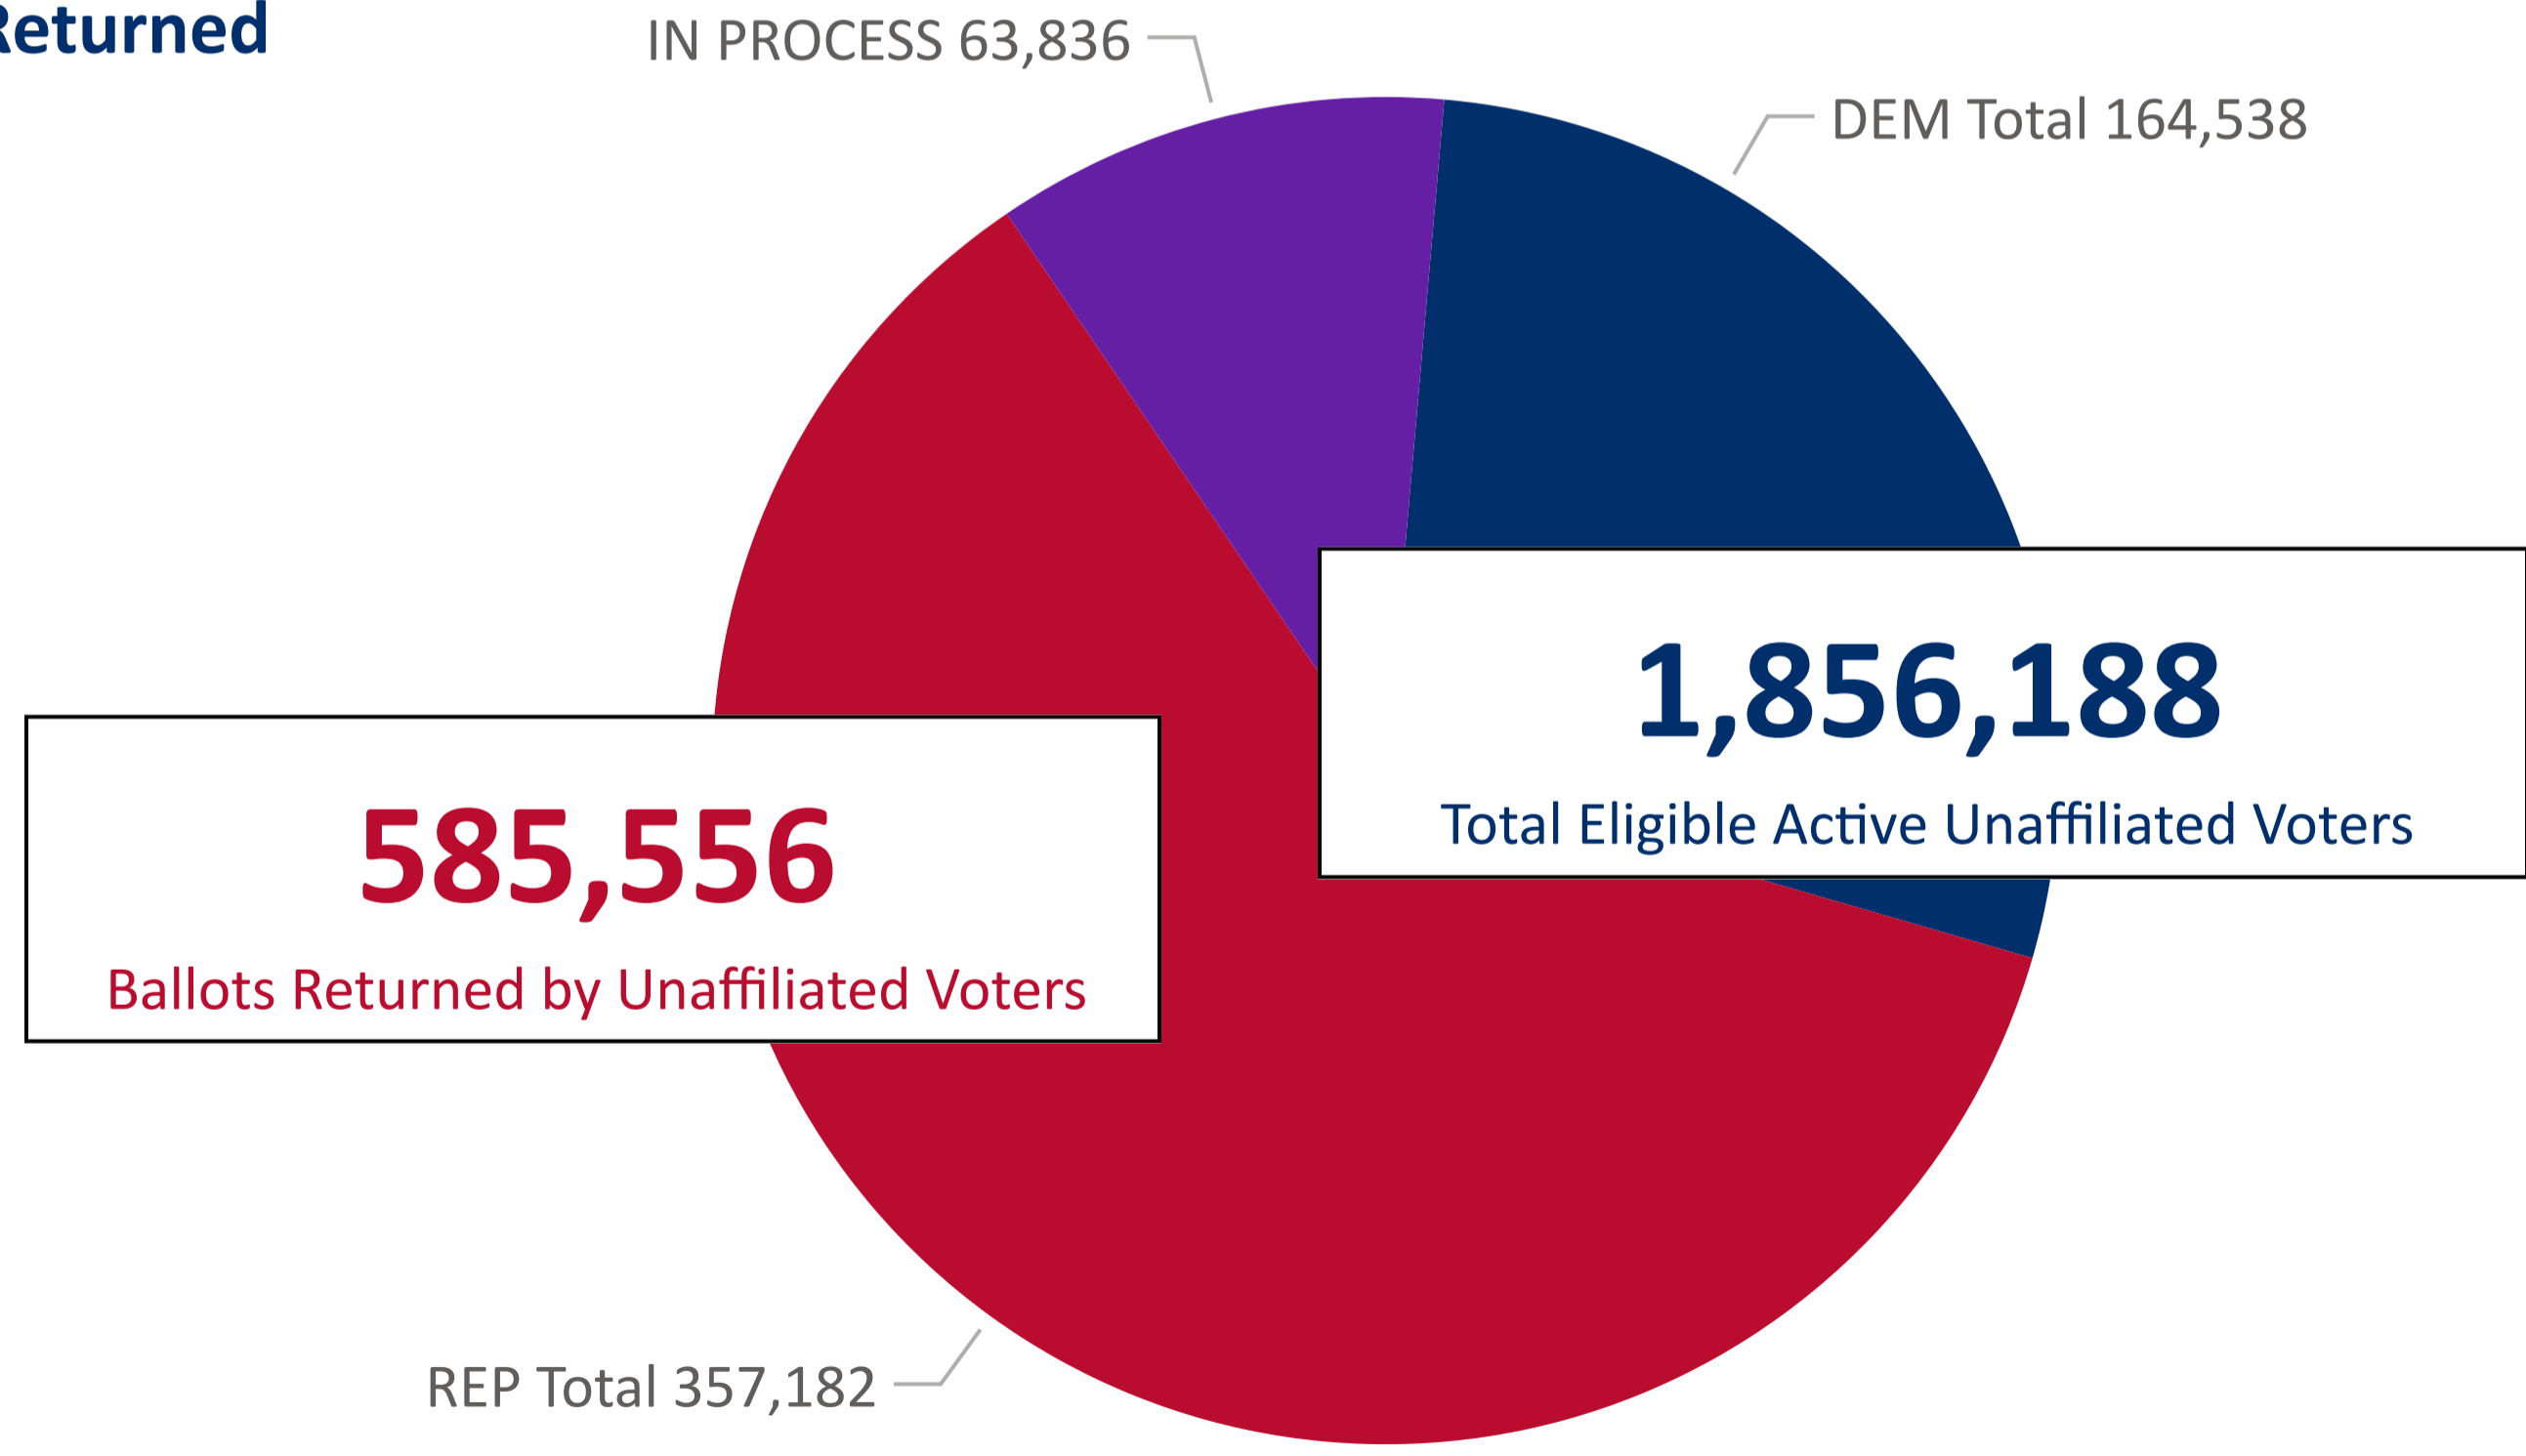

2024 Presidential Primary Ballot Return Reporting

March 11, 2024

Data as of 11:59 PM 3/10/24

1,493,665

Total Ballots Returned

Colorado Secretary of State

2024 Presidential Primary Eligible Active Voters

Ballot Type Returned

DEM REP IN PROCESS

Trend Line of Ballots Returned by Day

DEM REP IN PROCESS

2024 Presidential Primary

Ballot Return Reporting

March 11, 2024

Data as of 11:59 PM 3/10/24

Colorado Secretary of State

1,493,665

Total Ballots Returned

Ballot Type Returned by Unaffiliated Voters

2024 Presidential Primary

Ballot Return Reporting

March 11, 2024

Data as of 11:59 PM 3/10/24

1,493,665

Total Ballots Returned

Colorado Secretary of State

Total Ballots Returned by Age Range

AGE RANGE ● 75 AND OVER ● 65-74 ● 55-64 ● 45-54 ● 35-44 ● 25-34 ● 18-24 ● <18

Total Ballots Returned by Gender/Age Range