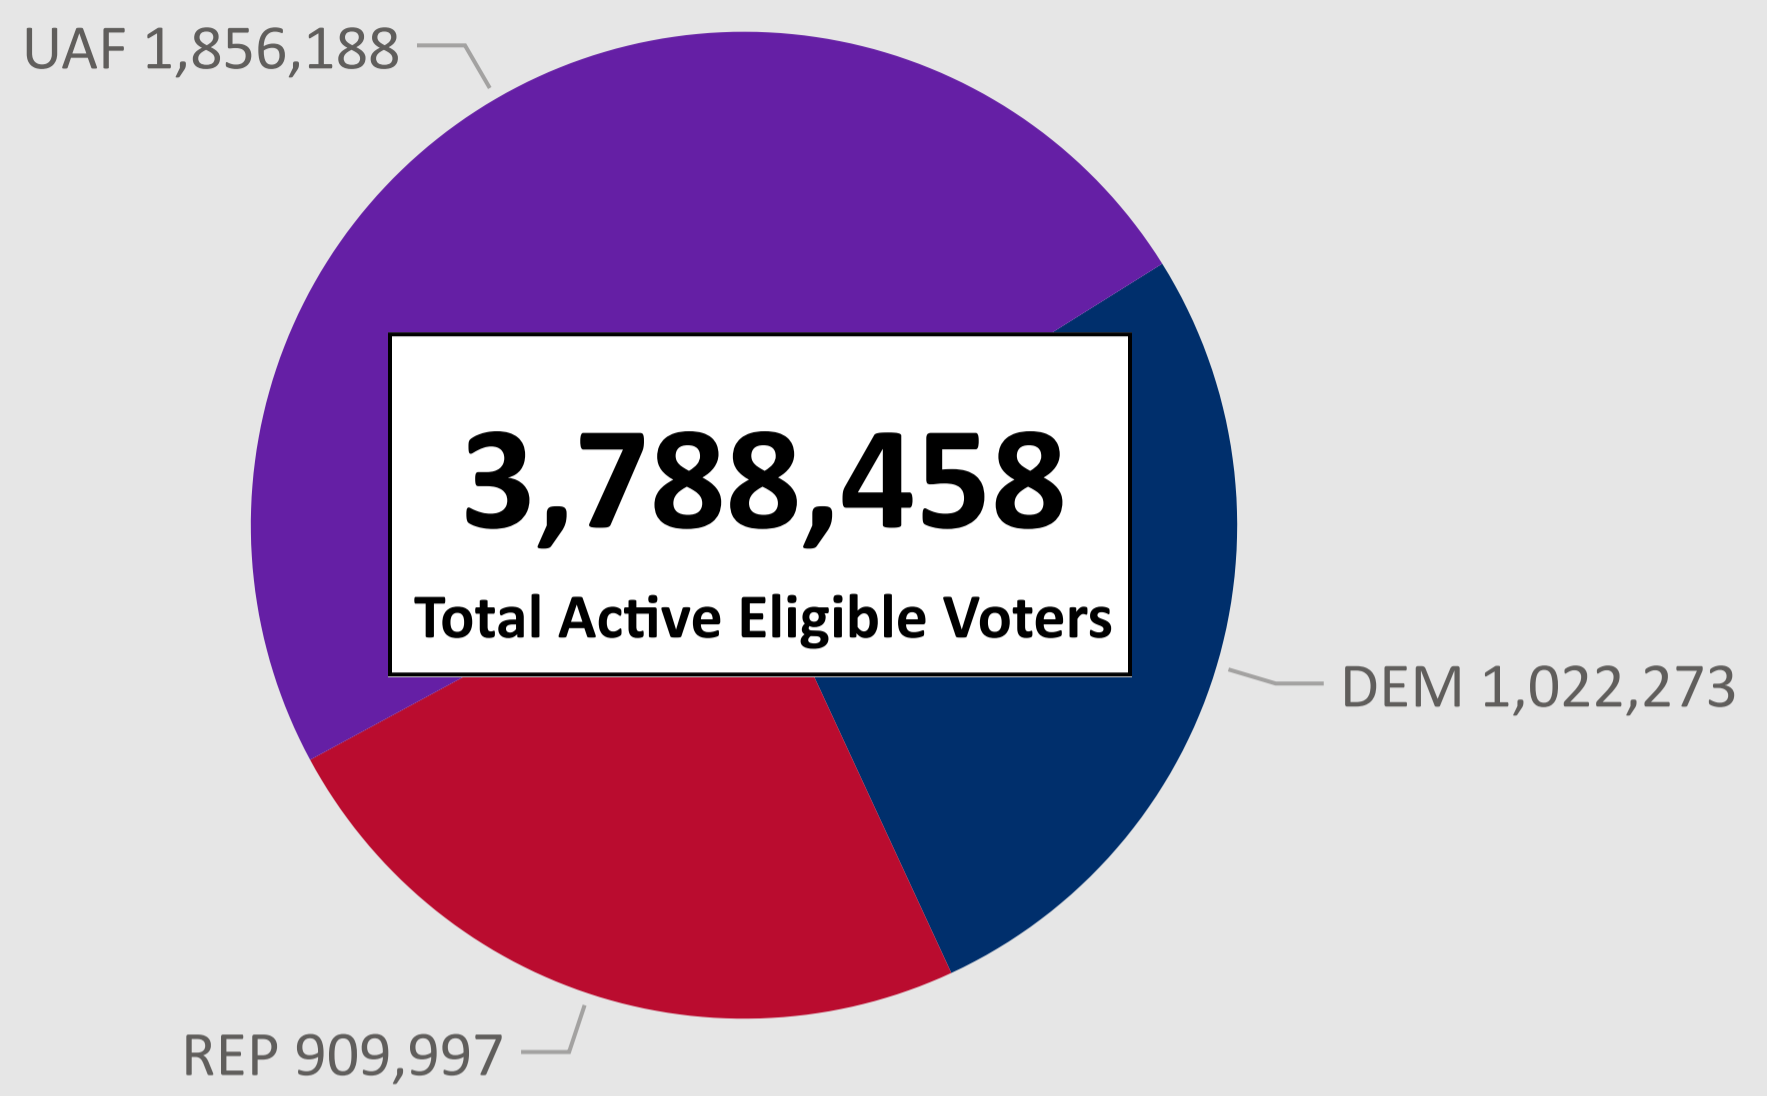

2024 Presidential Primary Ballot Return Reporting

March 11, 2024

Data as of 11:59 PM 3/10/24

1,493,665

Total Ballots Returned

Colorado Secretary of State

2024 Presidential Primary Eligible Active Voters

Ballot Type Returned

DEM REP IN PROCESS

Trend Line of Ballots Returned by Day

DEM REP IN PROCESS

2024 Presidential Primary

Ballot Return Reporting

March 11, 2024

Data as of 11:59 PM 3/10/24

Colorado Secretary of State

1,493,665

Total Ballots Returned

Ballot Type Returned by Unaffiliated Voters

2024 Presidential Primary

Ballot Return Reporting

March 11, 2024

Data as of 11:59 PM 3/10/24

1,493,665