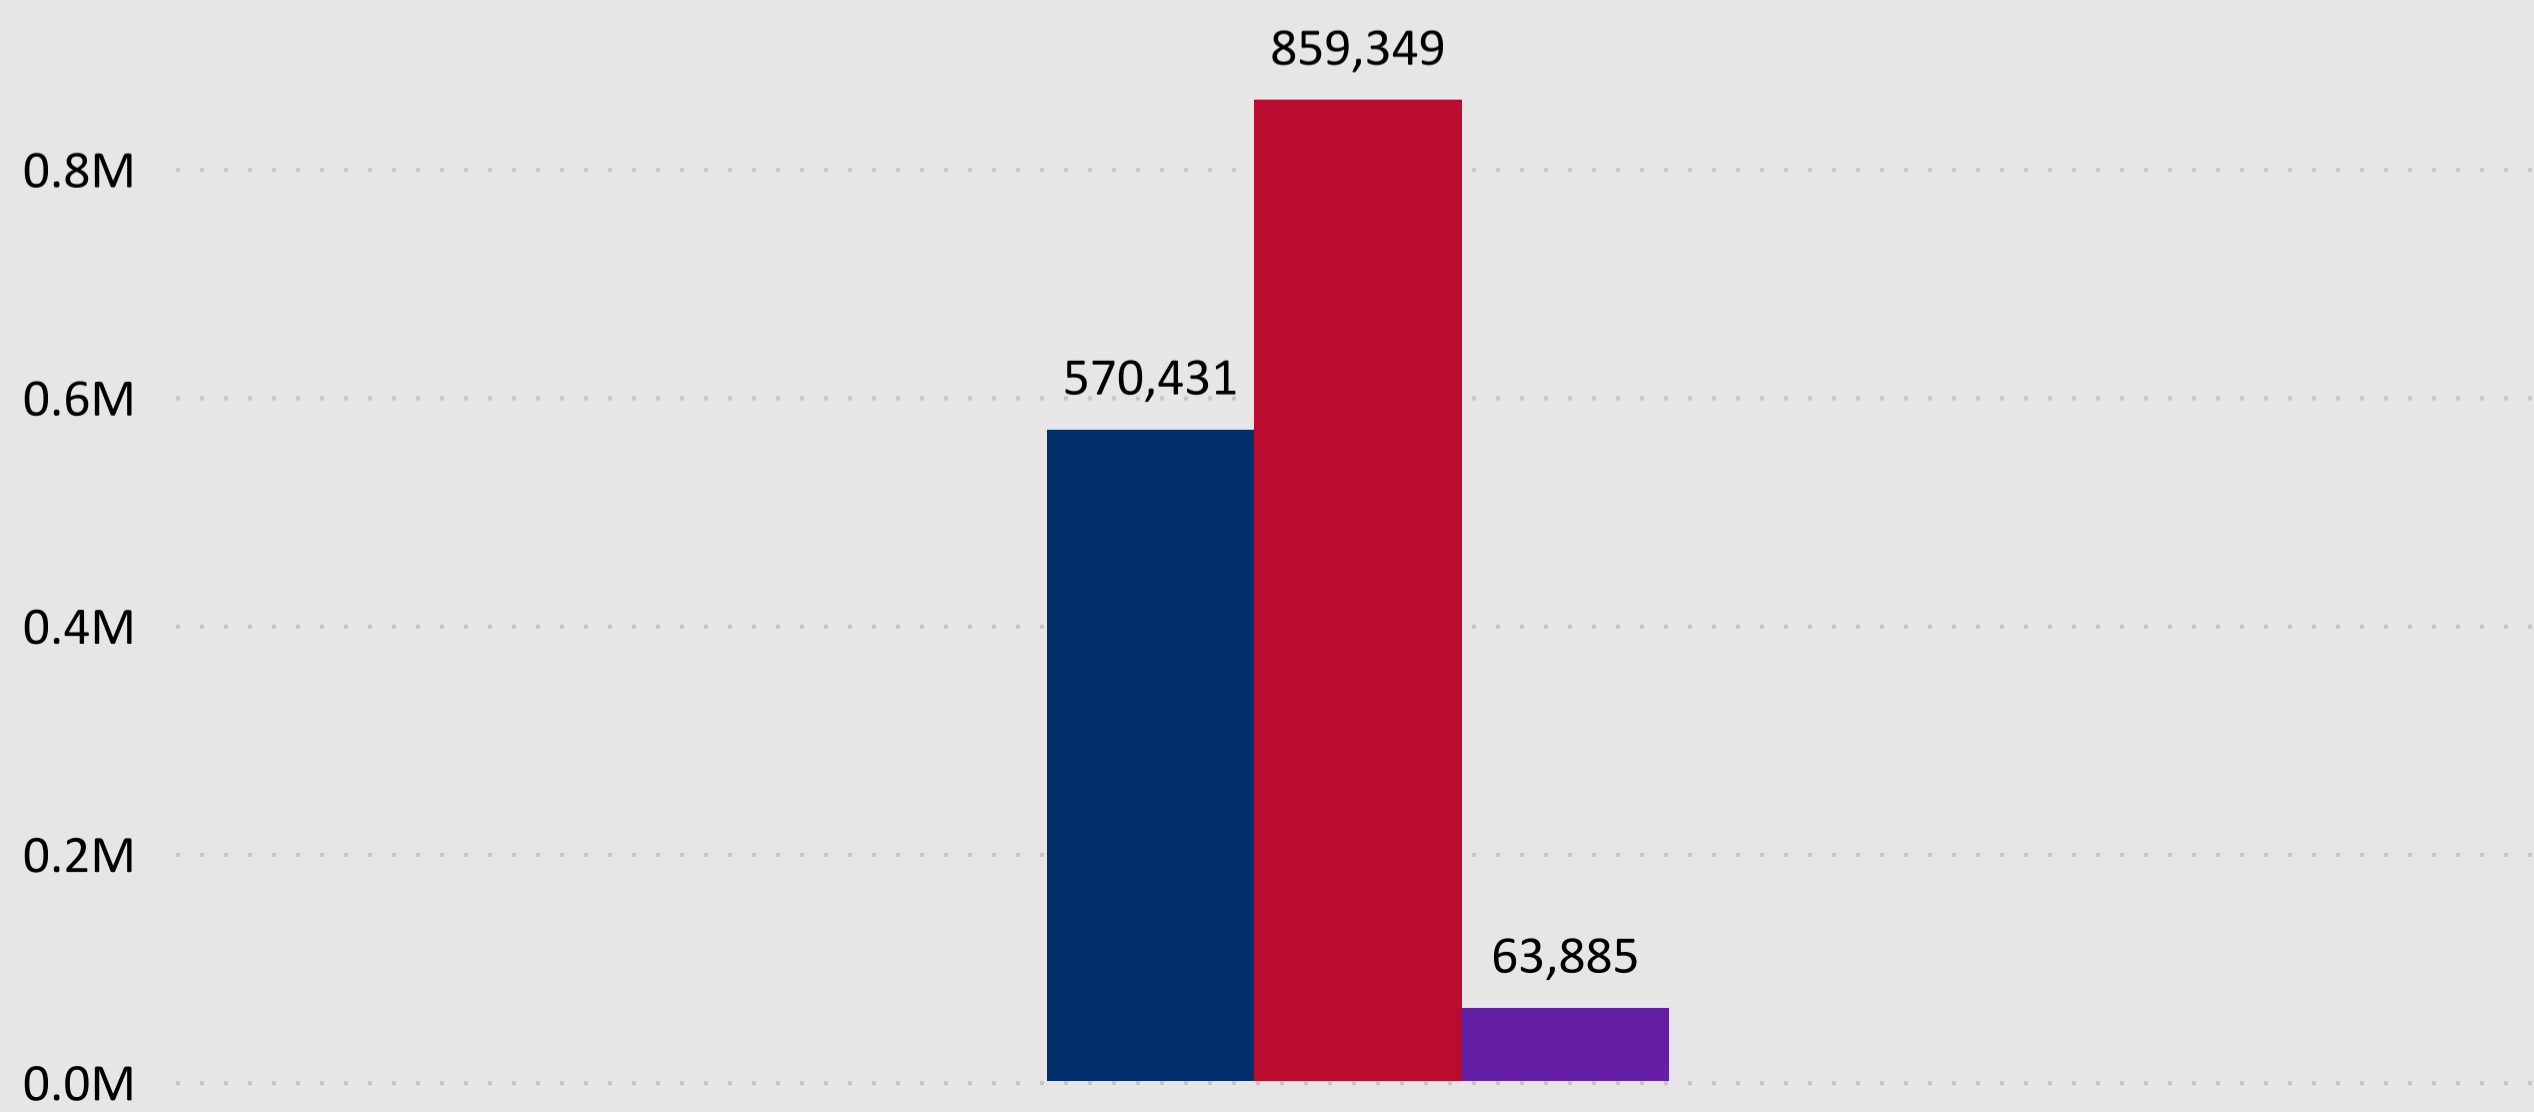

2024 Presidential Primary Ballot Return Reporting

March 11, 2024

Data as of 11:59 PM 3/10/24

1,493,665

Total Ballots Returned

Colorado Secretary of State

2024 Presidential Primary Eligible Active Voters

Ballot Type Returned

DEM REP IN PROCESS

Trend Line of Ballots Returned by Day

DEM REP IN PROCESS

2024 Presidential Primary

Ballot Return Reporting

March 11, 2024

Data as of 11:59 PM 3/10/24

Colorado Secretary of State

1,493,665

Total Ballots Returned

Ballot Type Returned by Unaffiliated Voters

2024 Presidential Primary

Ballot Return Reporting

March 11, 2024

Data as of 11:59 PM 3/10/24

1,493,665