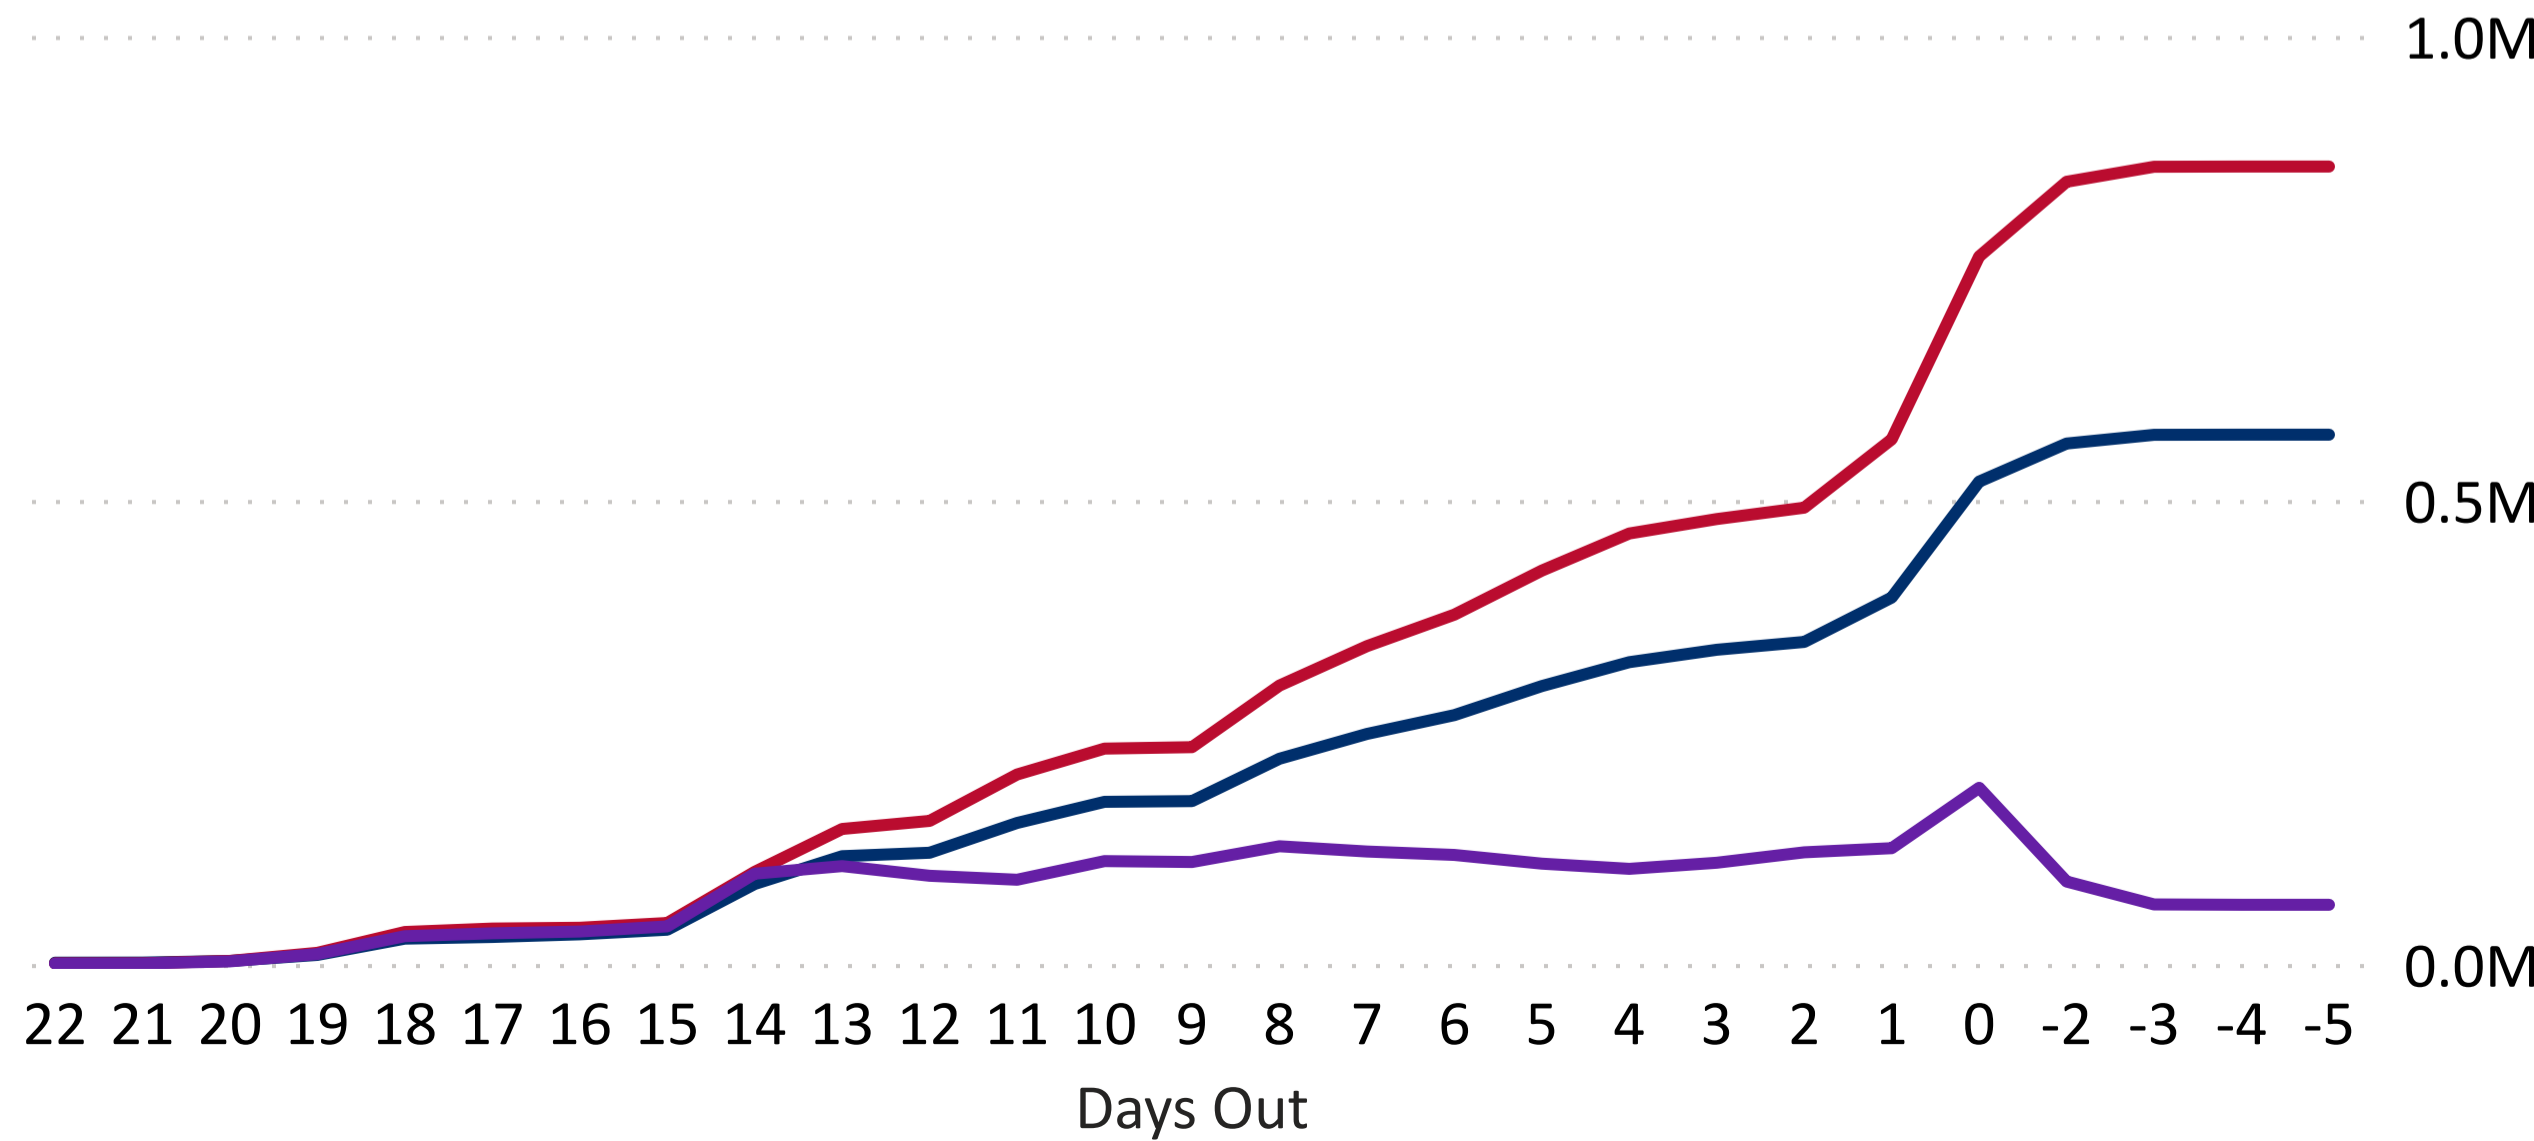

2024 Presidential Primary Ballot Return Reporting

March 11, 2024

Data as of 11:59 PM 3/10/24

1,493,665

Total Ballots Returned

Colorado Secretary of State

2024 Presidential Primary Eligible Active Voters

Ballot Type Returned

DEM REP IN PROCESS

Trend Line of Ballots Returned by Day

DEM REP IN PROCESS

2024 Presidential Primary

Ballot Return Reporting

March 11, 2024

Data as of 11:59 PM 3/10/24

Colorado Secretary of State

1,493,665

Total Ballots Returned

Ballot Type Returned by Unaffiliated Voters

2024 Presidential Primary

Ballot Return Reporting

March 11, 2024

Data as of 11:59 PM 3/10/24

1,493,665