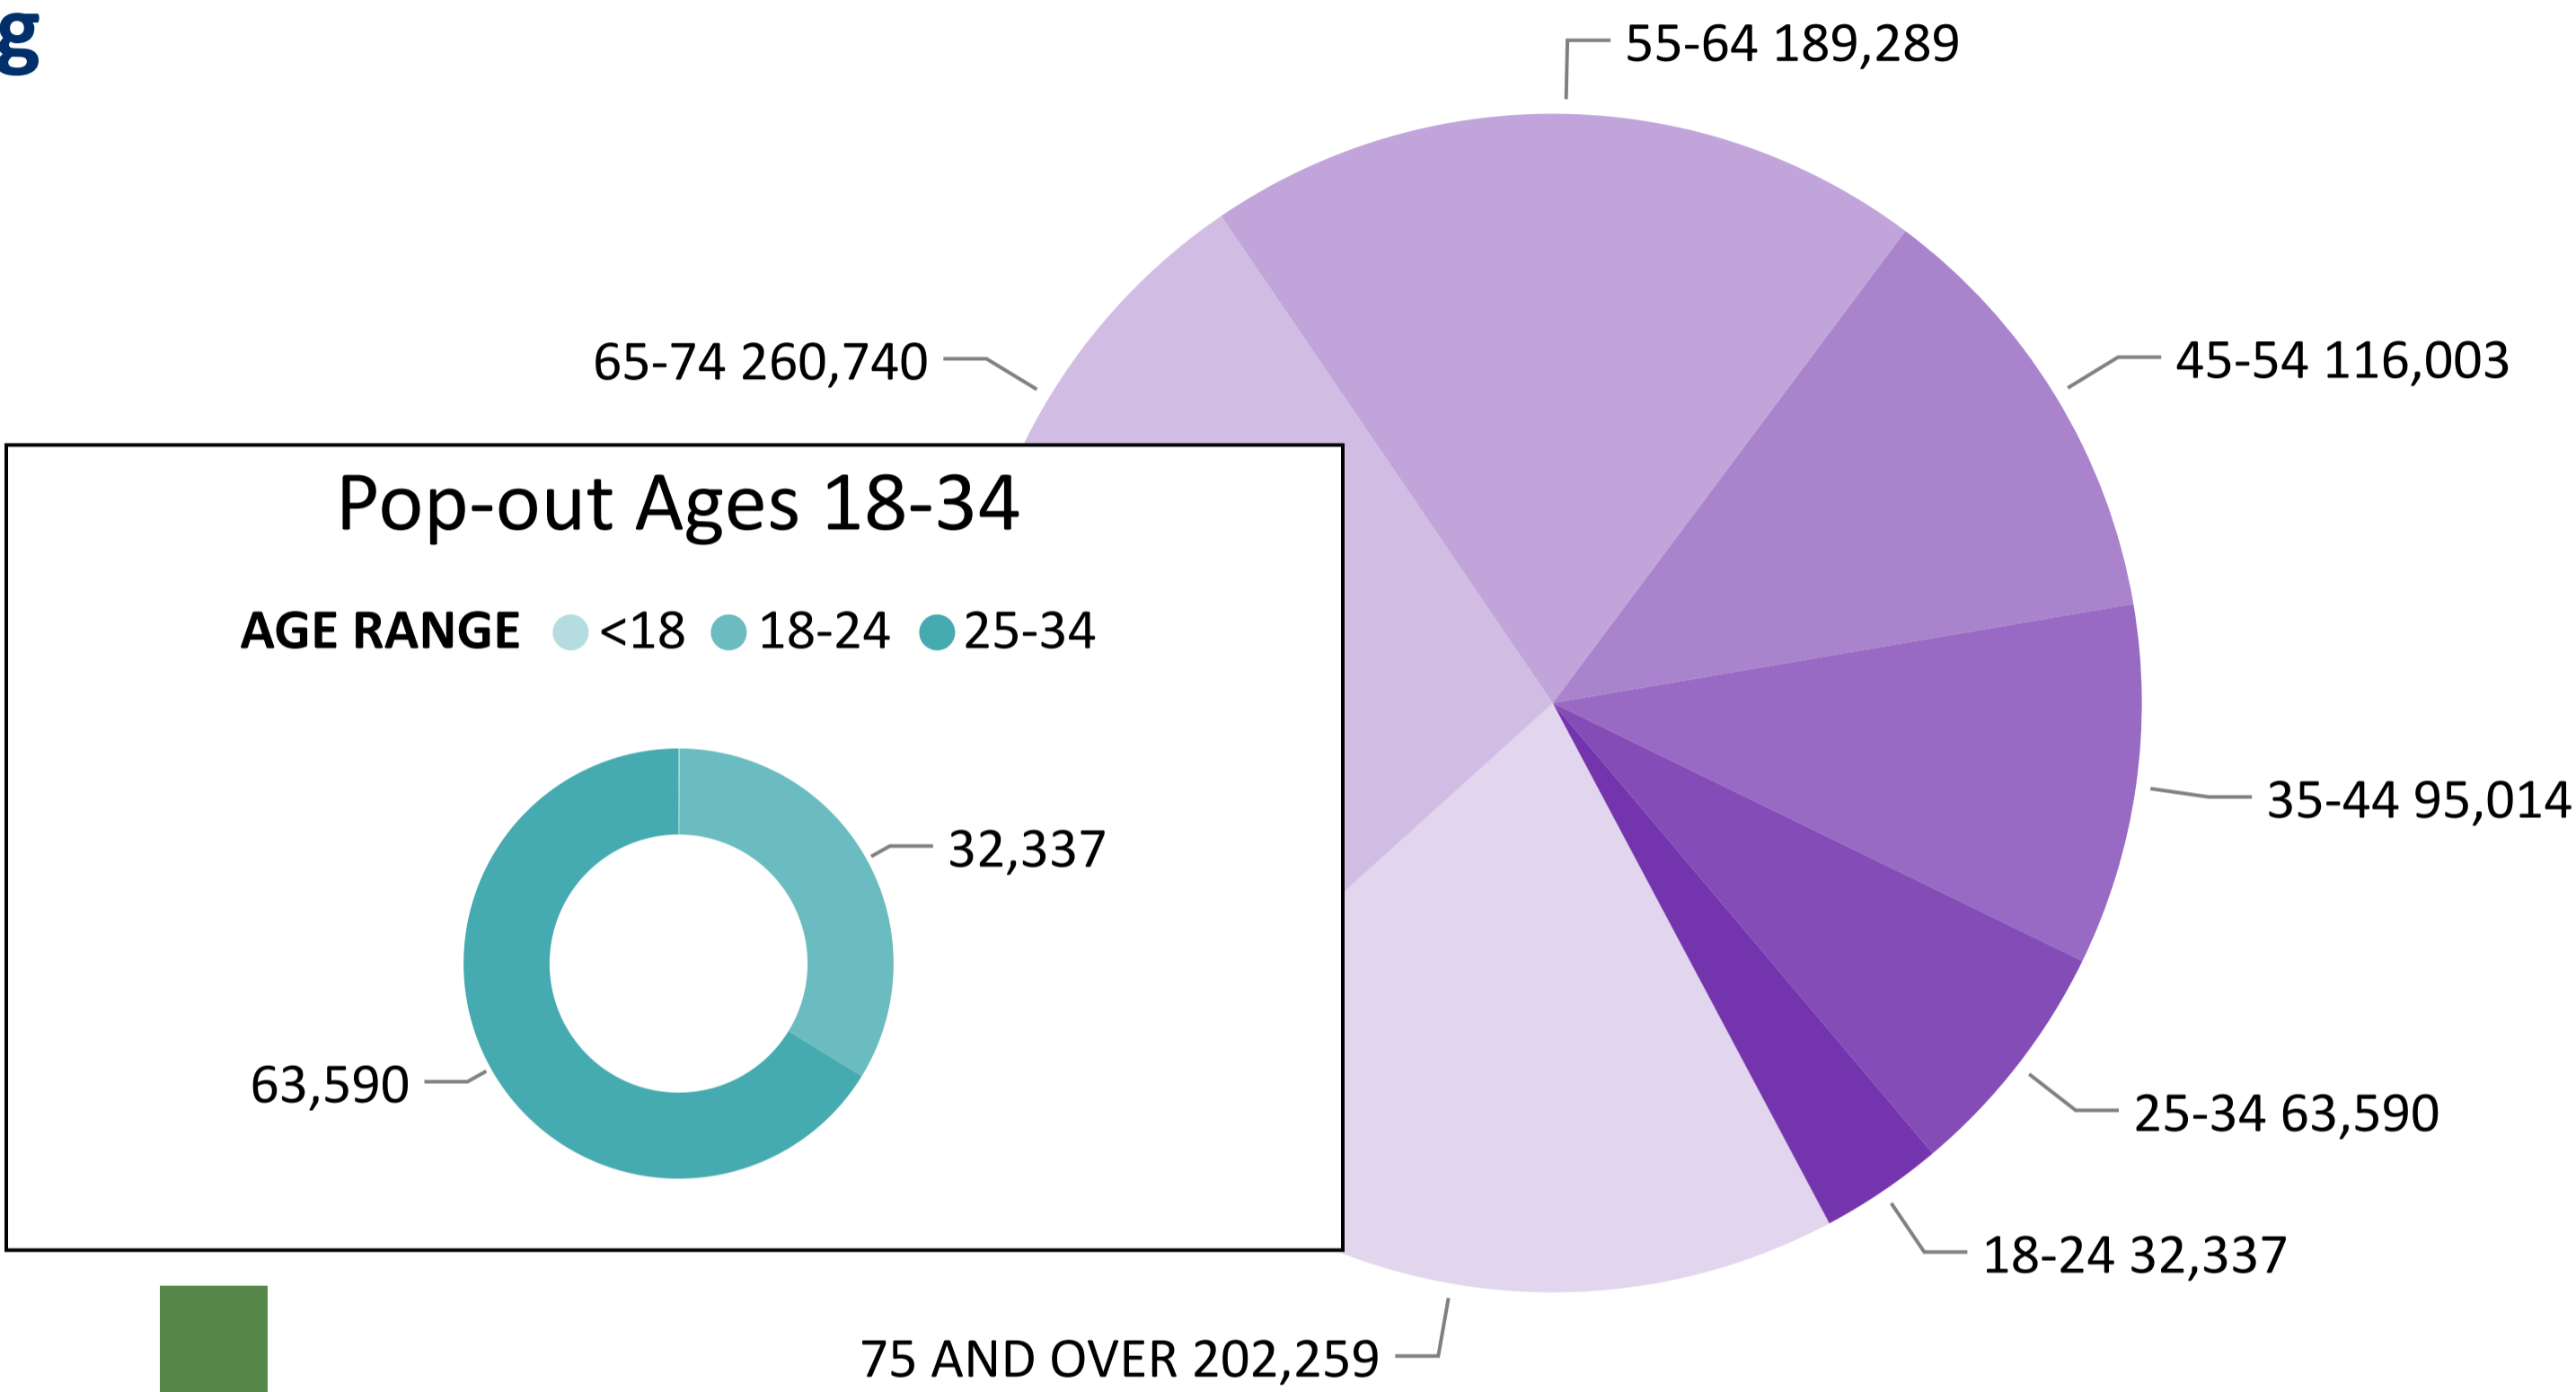

# 2024 Presidential Primary Ballot Return Reporting

March 4, 2024

Data as of 11:59 PM 3/3/24

## 959,315

Total Ballots Returned

### Total Ballots Returned by Age Range

AGE RANGE ● 75 AND OVER ● 65-74 ● 55-64 ● 45-54 ● 35-44 ● 25-34 ● 18-24 ● <18