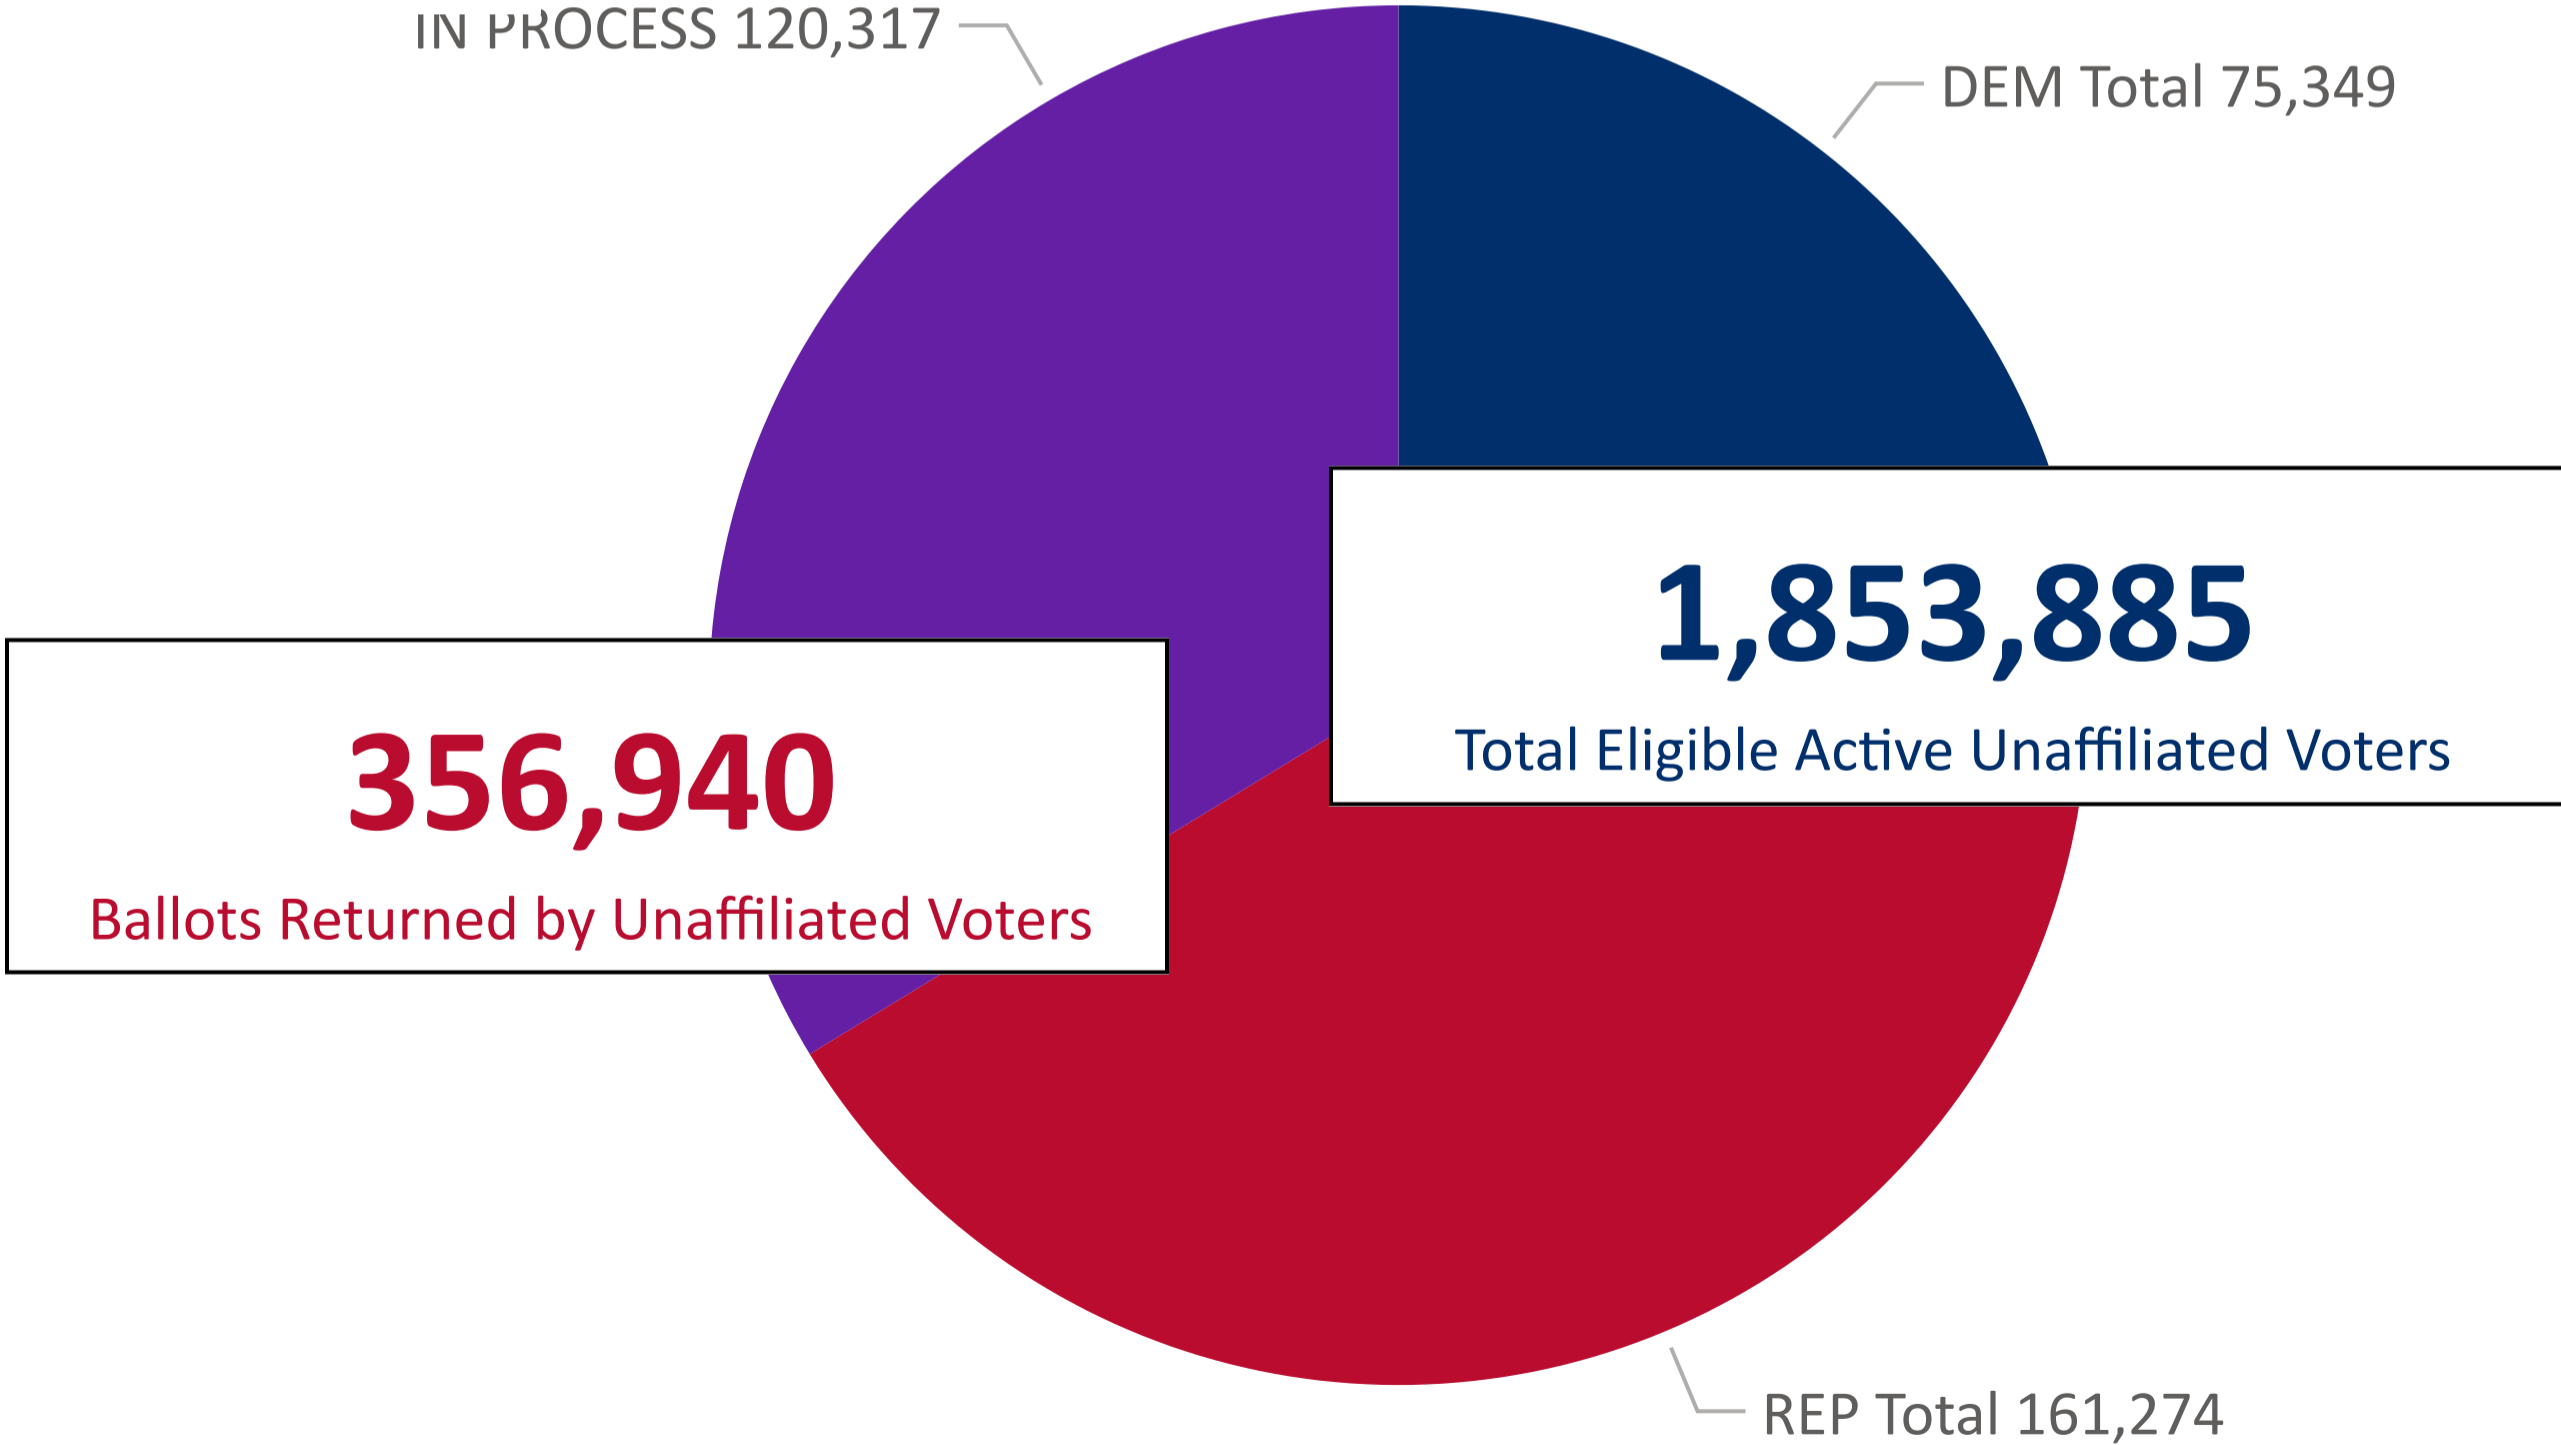

Ballot Type Returned by Unaffiliated Voters

Colorado Secretary of State