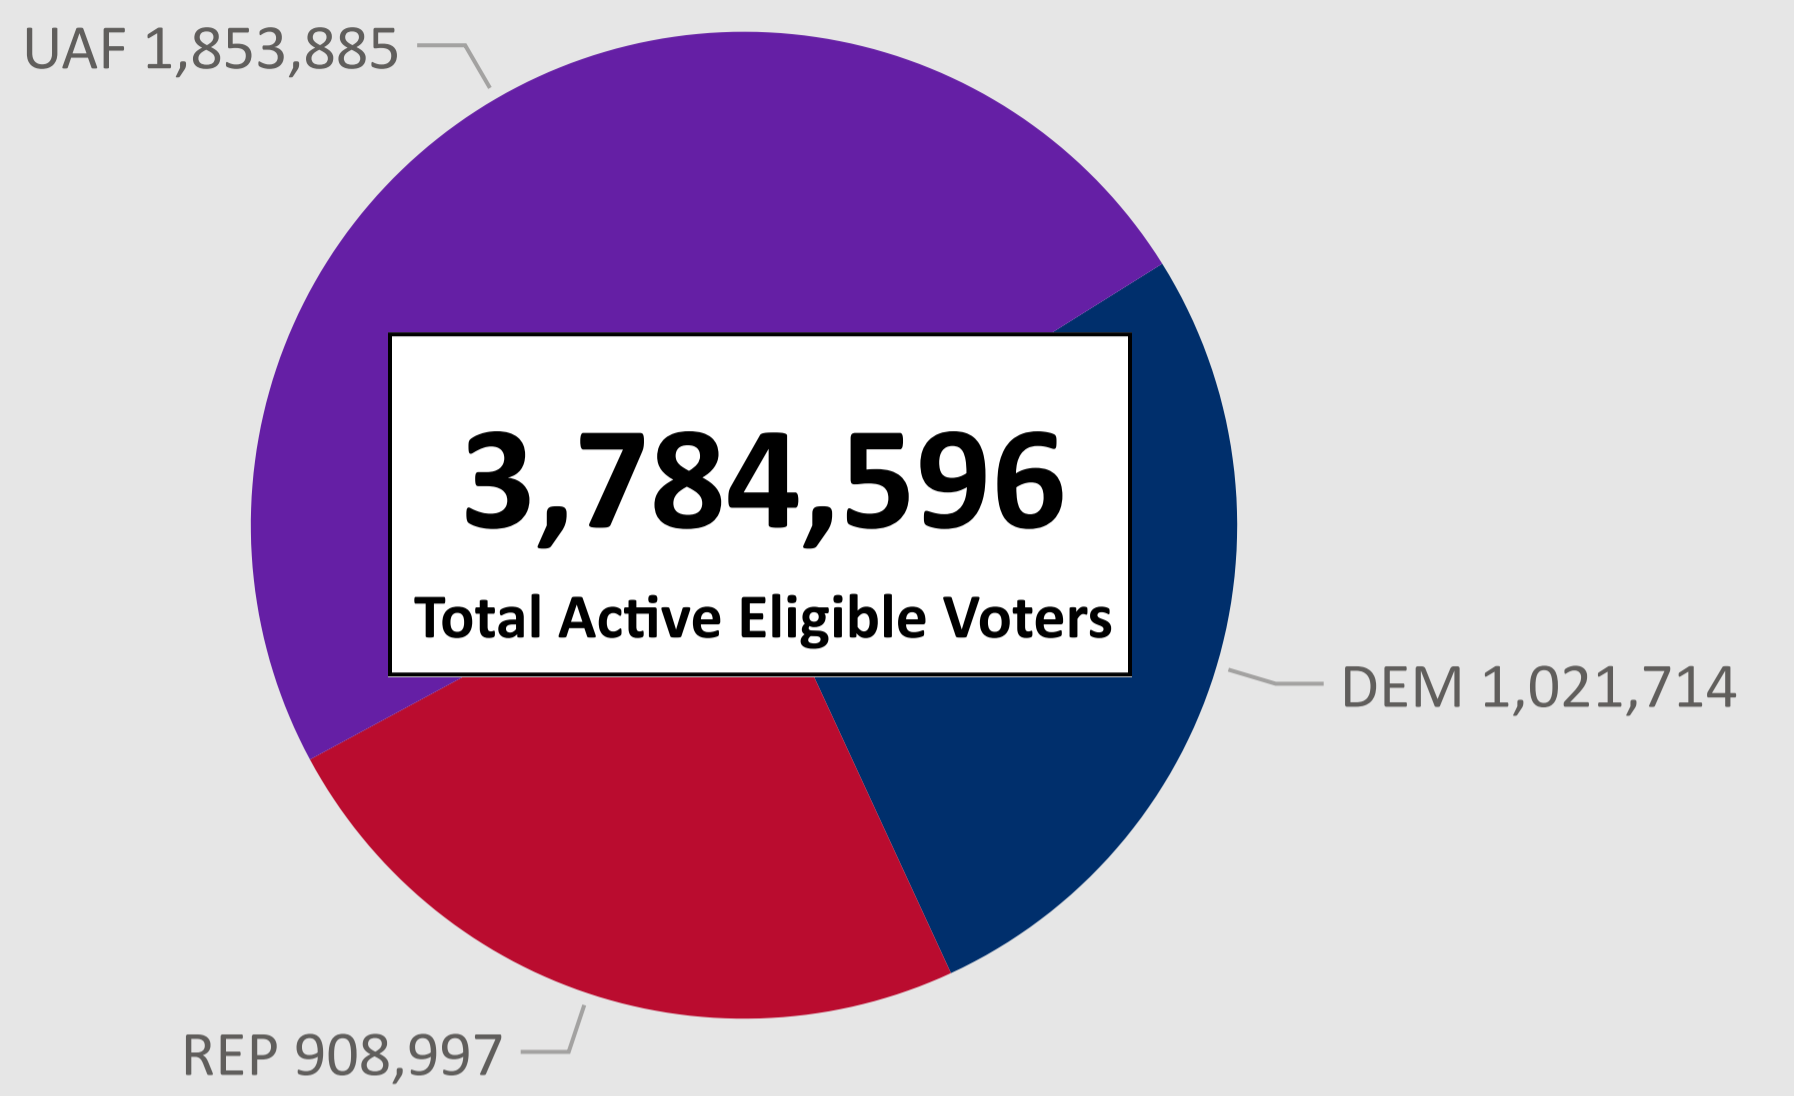

2024 Presidential Primary Eligible Active Voters