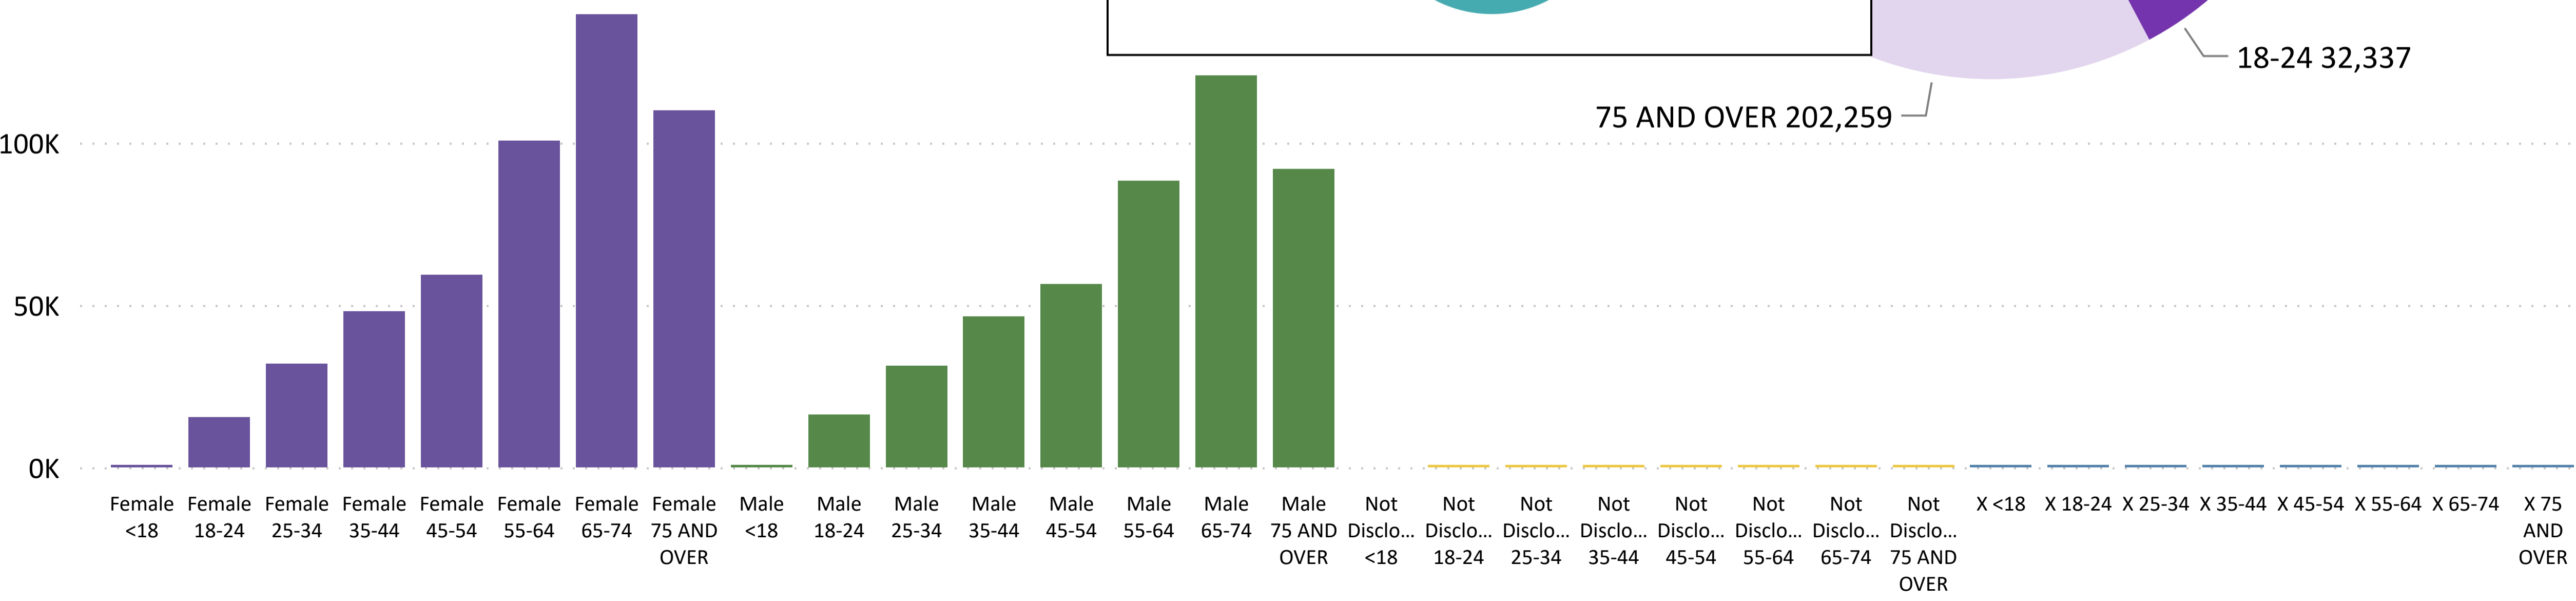

## 959,315

Total Ballots Returned

### Total Ballots Returned by Age Range

AGE RANGE ● 75 AND OVER ● 65-74 ● 55-64 ● 45-54 ● 35-44 ● 25-34 ● 18-24 ● <18

### Total Ballots Returned by Gender/Age Range