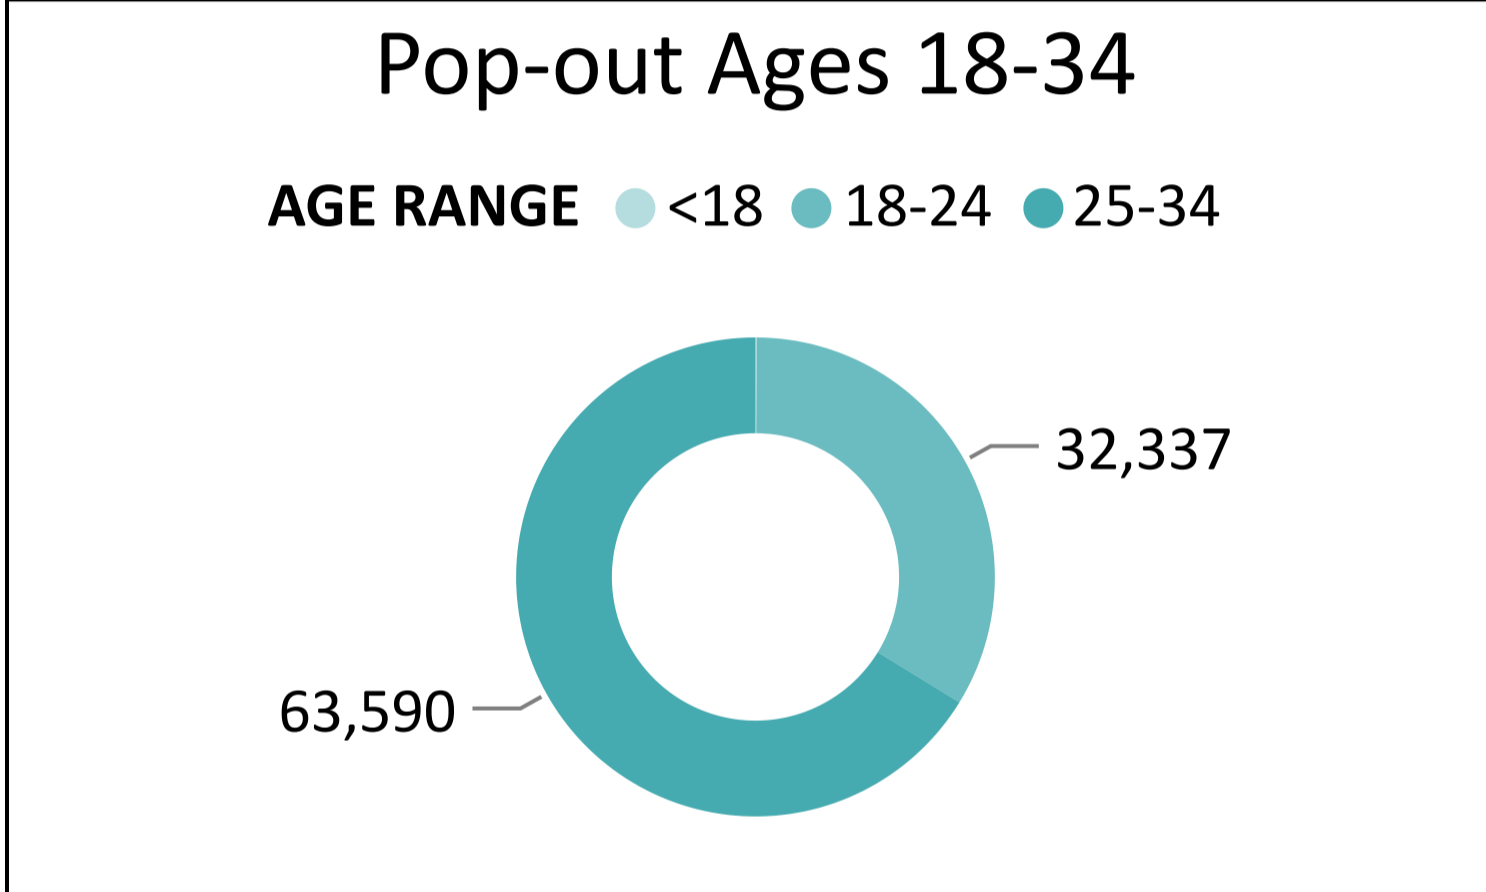

# 2024 Presidential Primary Ballot Return Reporting

March 4, 2024

Data as of 11:59 PM 3/3/24

## 959,315

Total Ballots Returned

### Total Ballots Returned by Age Range

AGE RANGE ● 75 AND OVER ● 65-74 ● 55-64 ● 45-54 ● 35-44 ● 25-34 ● 18-24 ● <18