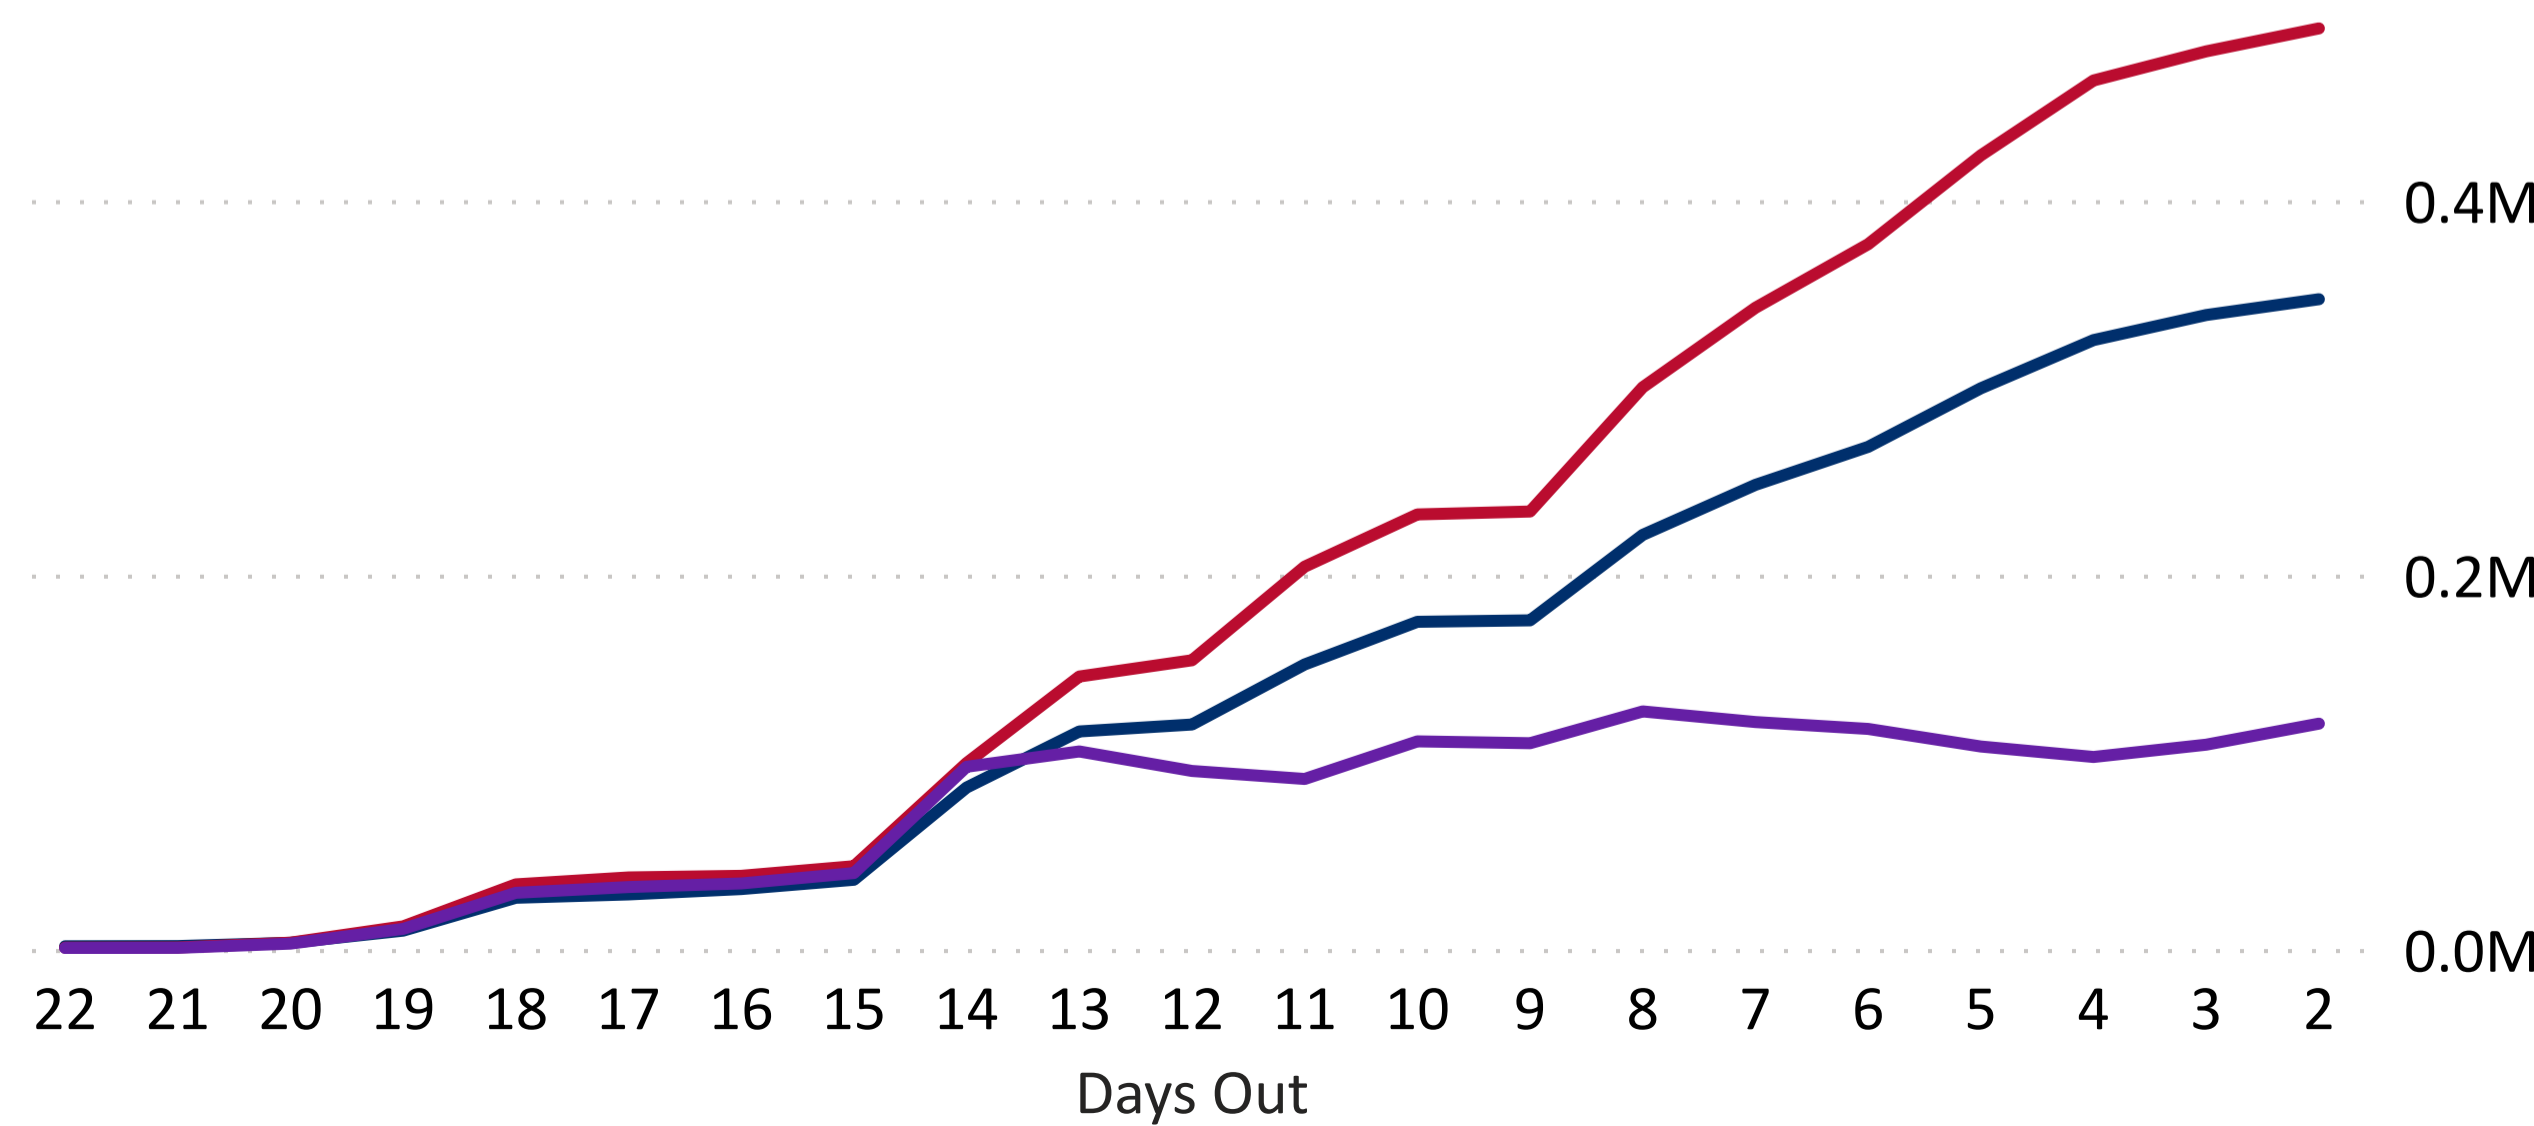

## 2024 Presidential Primary Eligible Active Voters

## Trend Line of Ballots Returned by Day

● DEM ● REP ● IN PROCESS