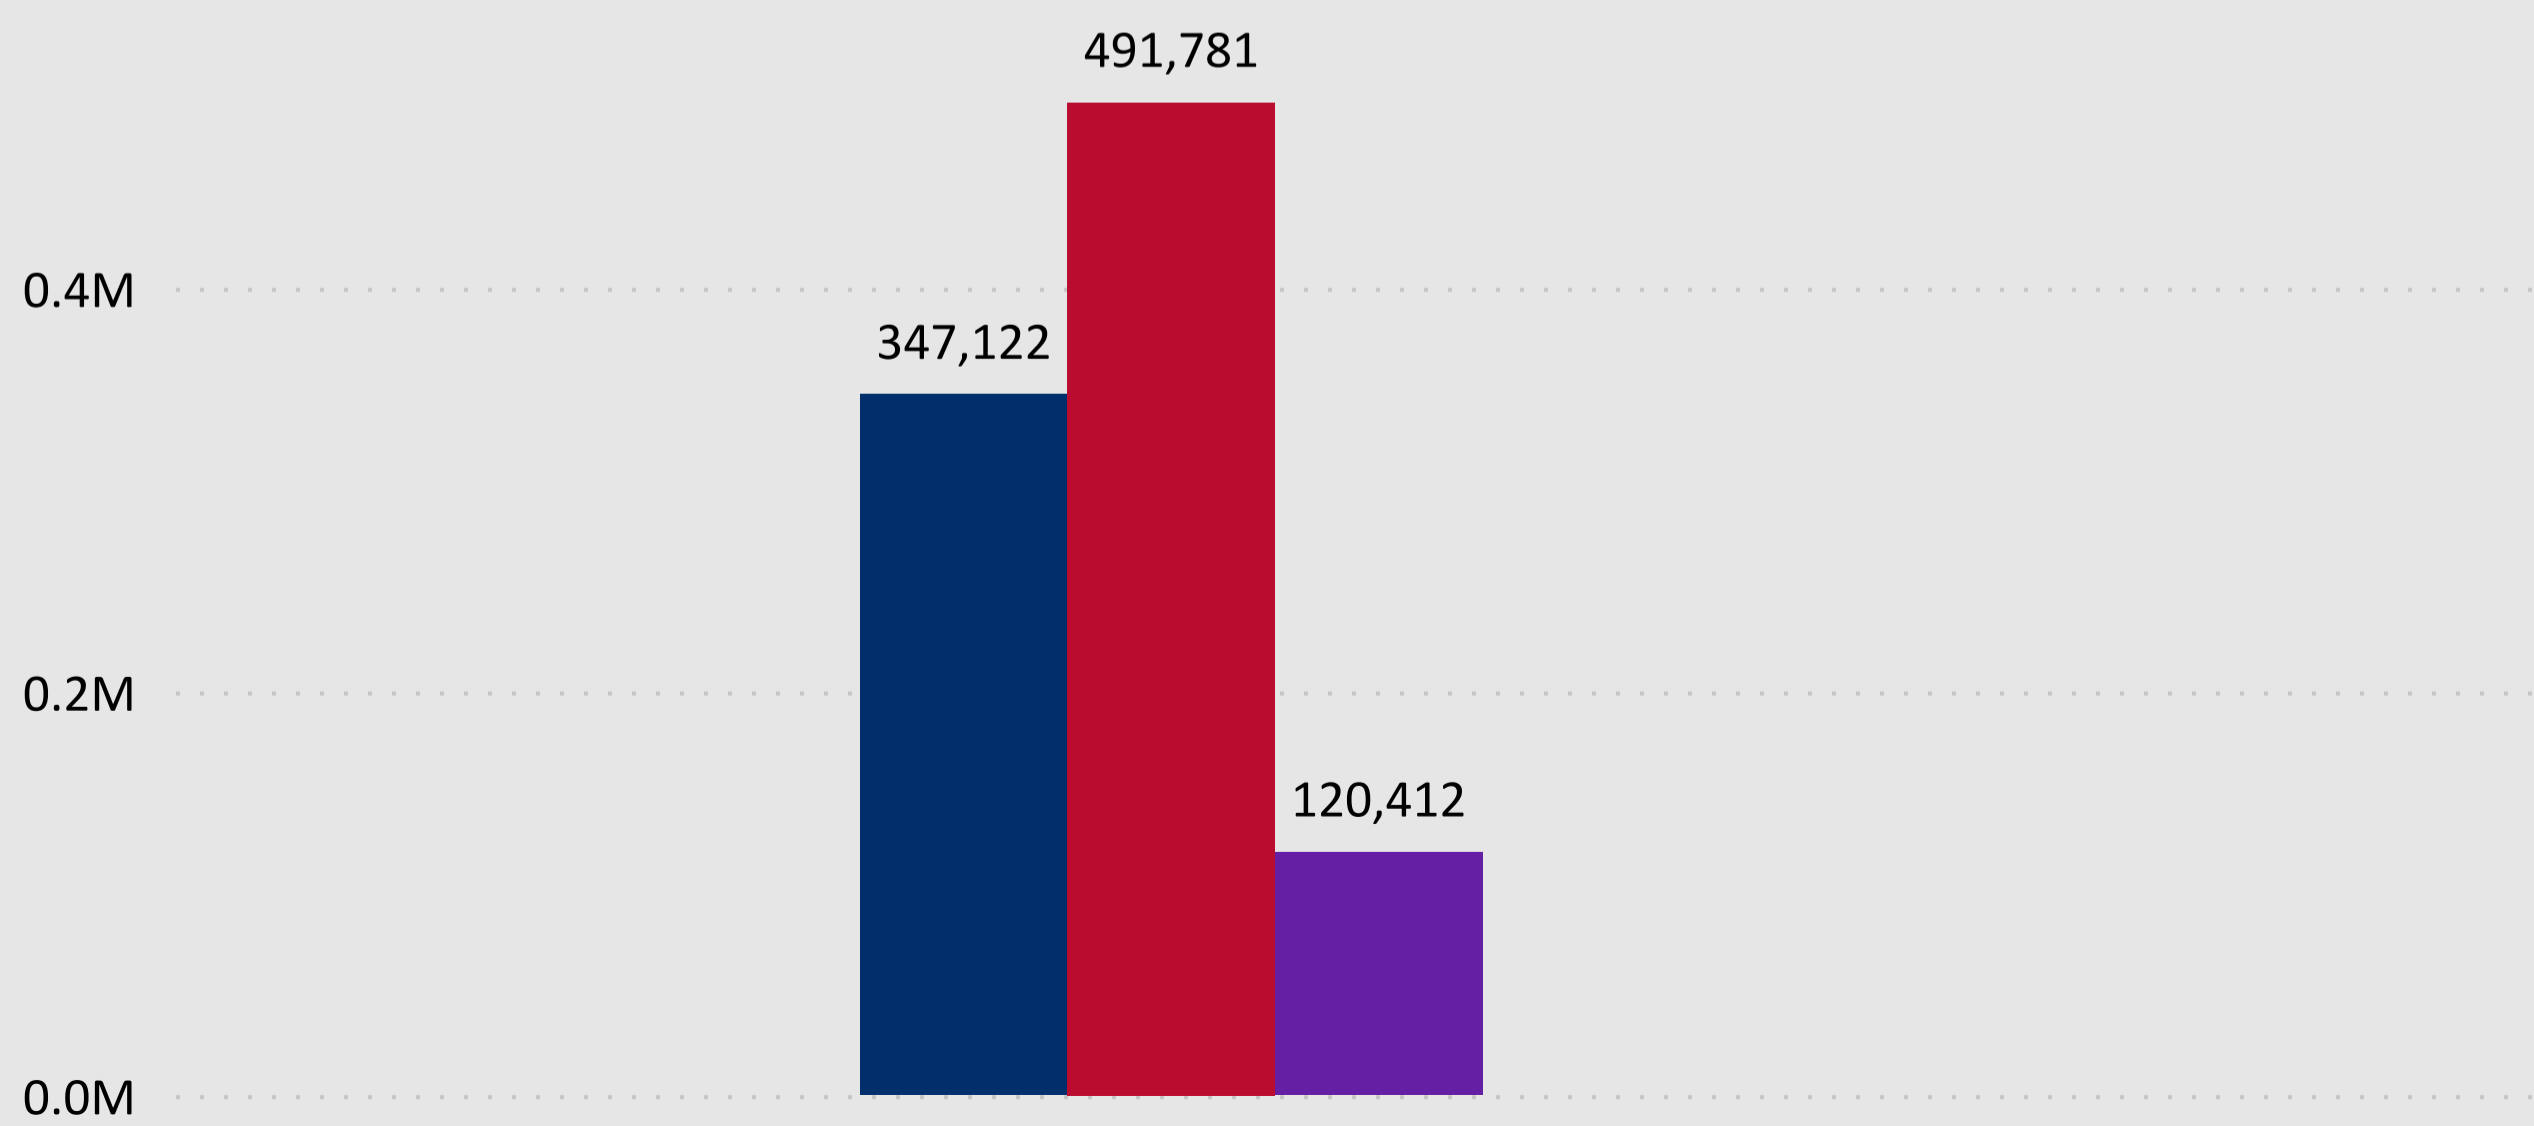

Ballot Type Returned

● DEM ● REP ● IN PROCESS