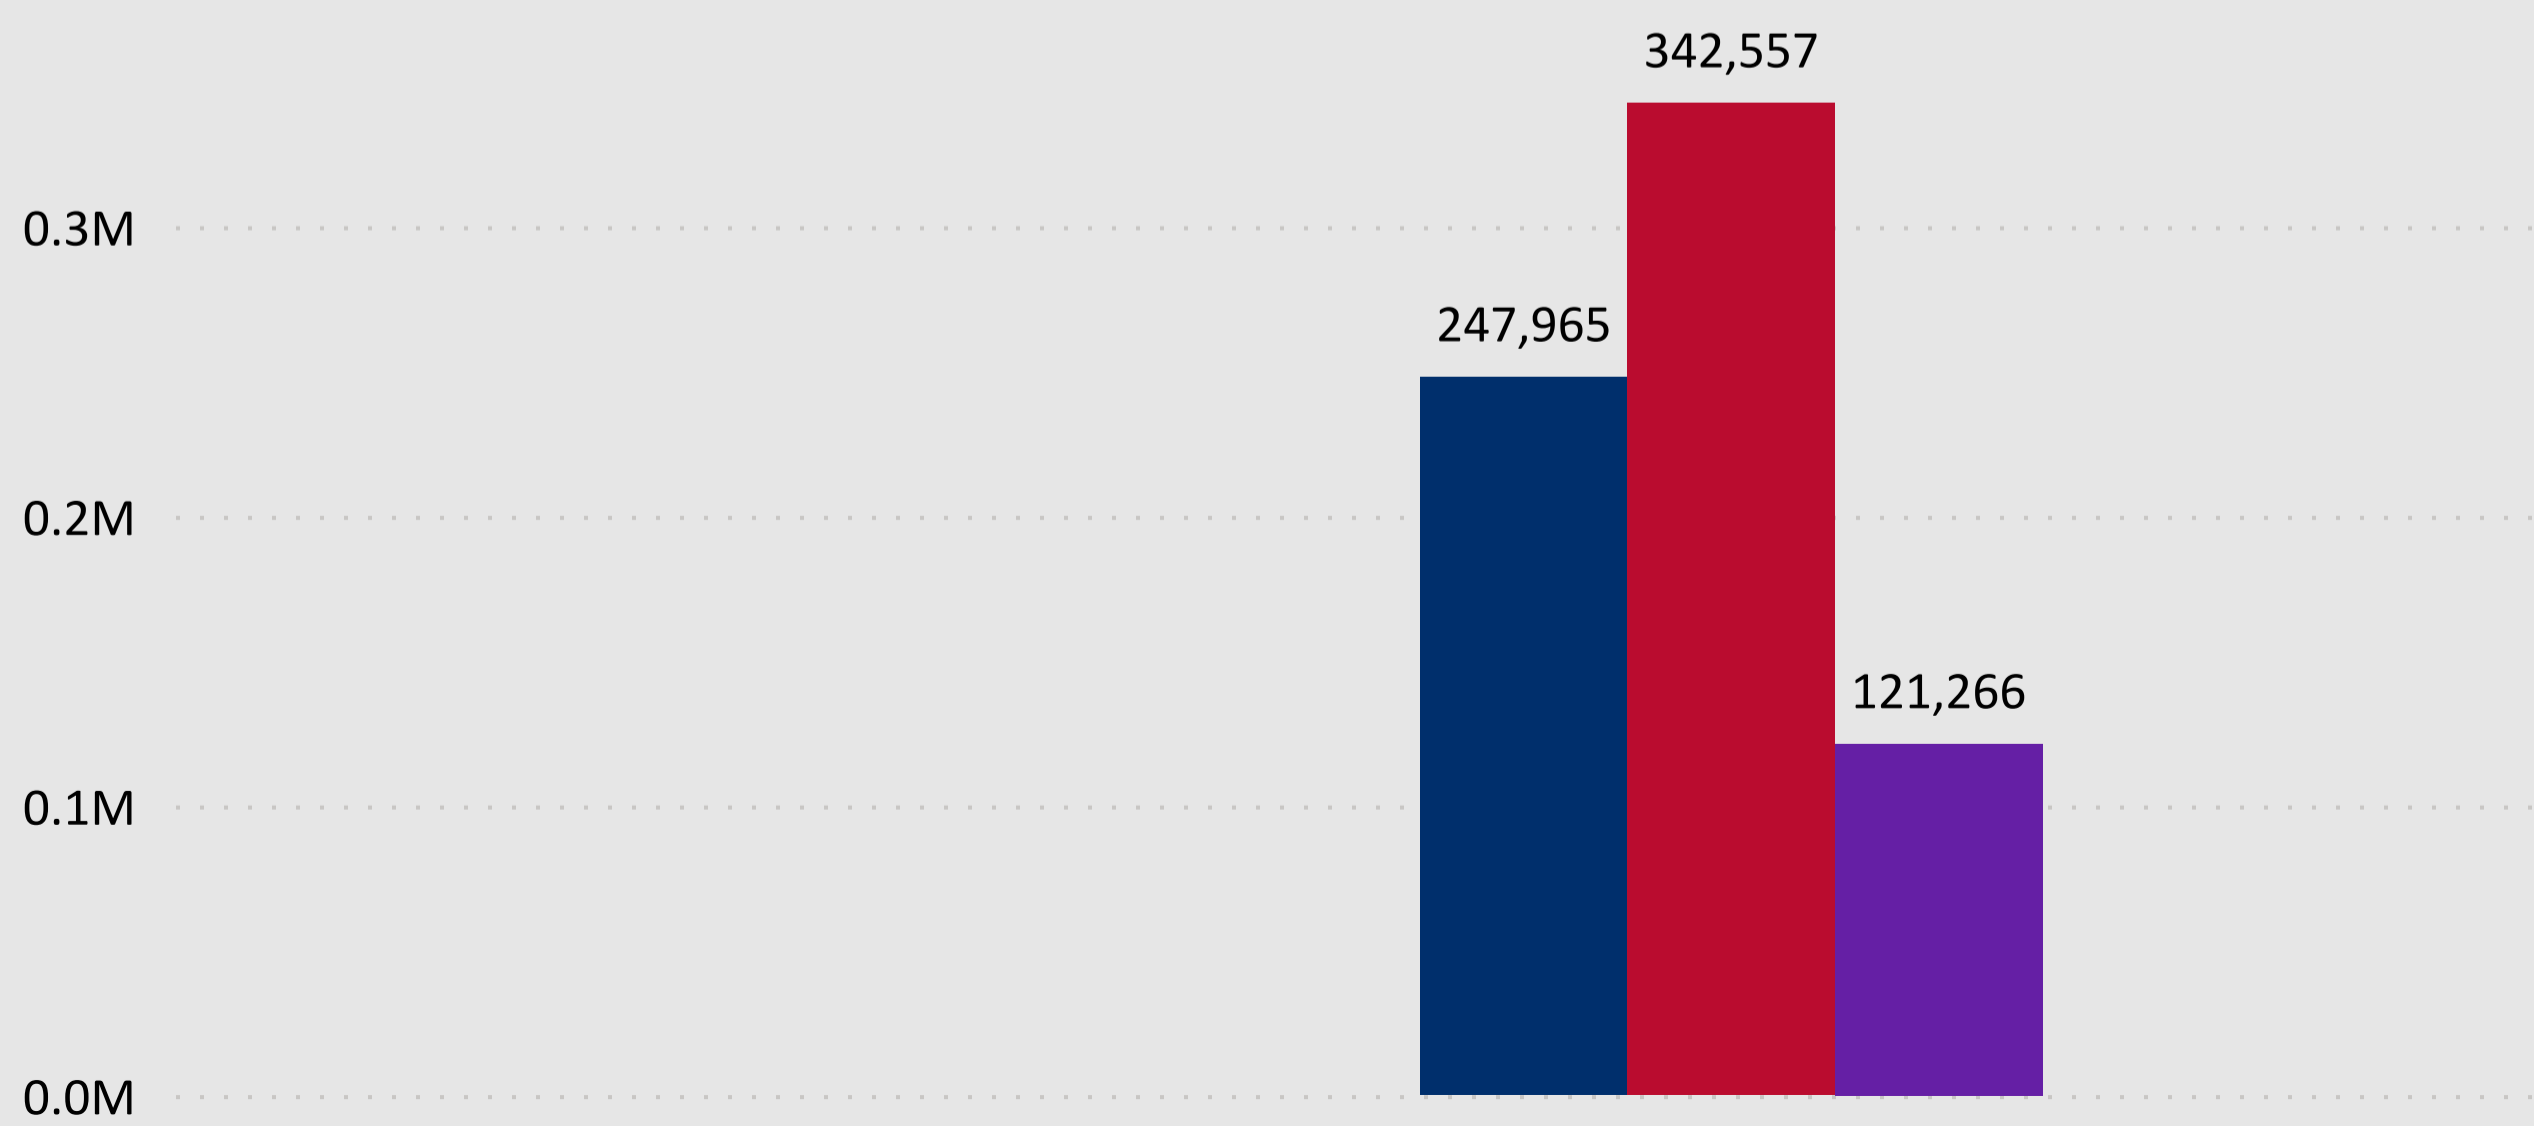

2024 Presidential Primary Ballot Return Reporting

February 28, 2024

Data as of 11:59 PM 2/27/24

711,788

Total Ballots Returned

Colorado Secretary of State

2024 Presidential Primary Eligible Active Voters

Ballot Type Returned

DEM REP IN PROCESS

Trend Line of Ballots Returned by Day

DEM REP IN PROCESS

2024 Presidential Primary

Ballot Return Reporting

February 28, 2024

Data as of 11:59 PM 2/27/24

Colorado Secretary of State

711,788

Total Ballots Returned

Ballot Type Returned by Unaffiliated

2024 Presidential Primary

Ballot Return Reporting

February 28, 2024

Data as of 11:59 PM 2/27/24

711,788