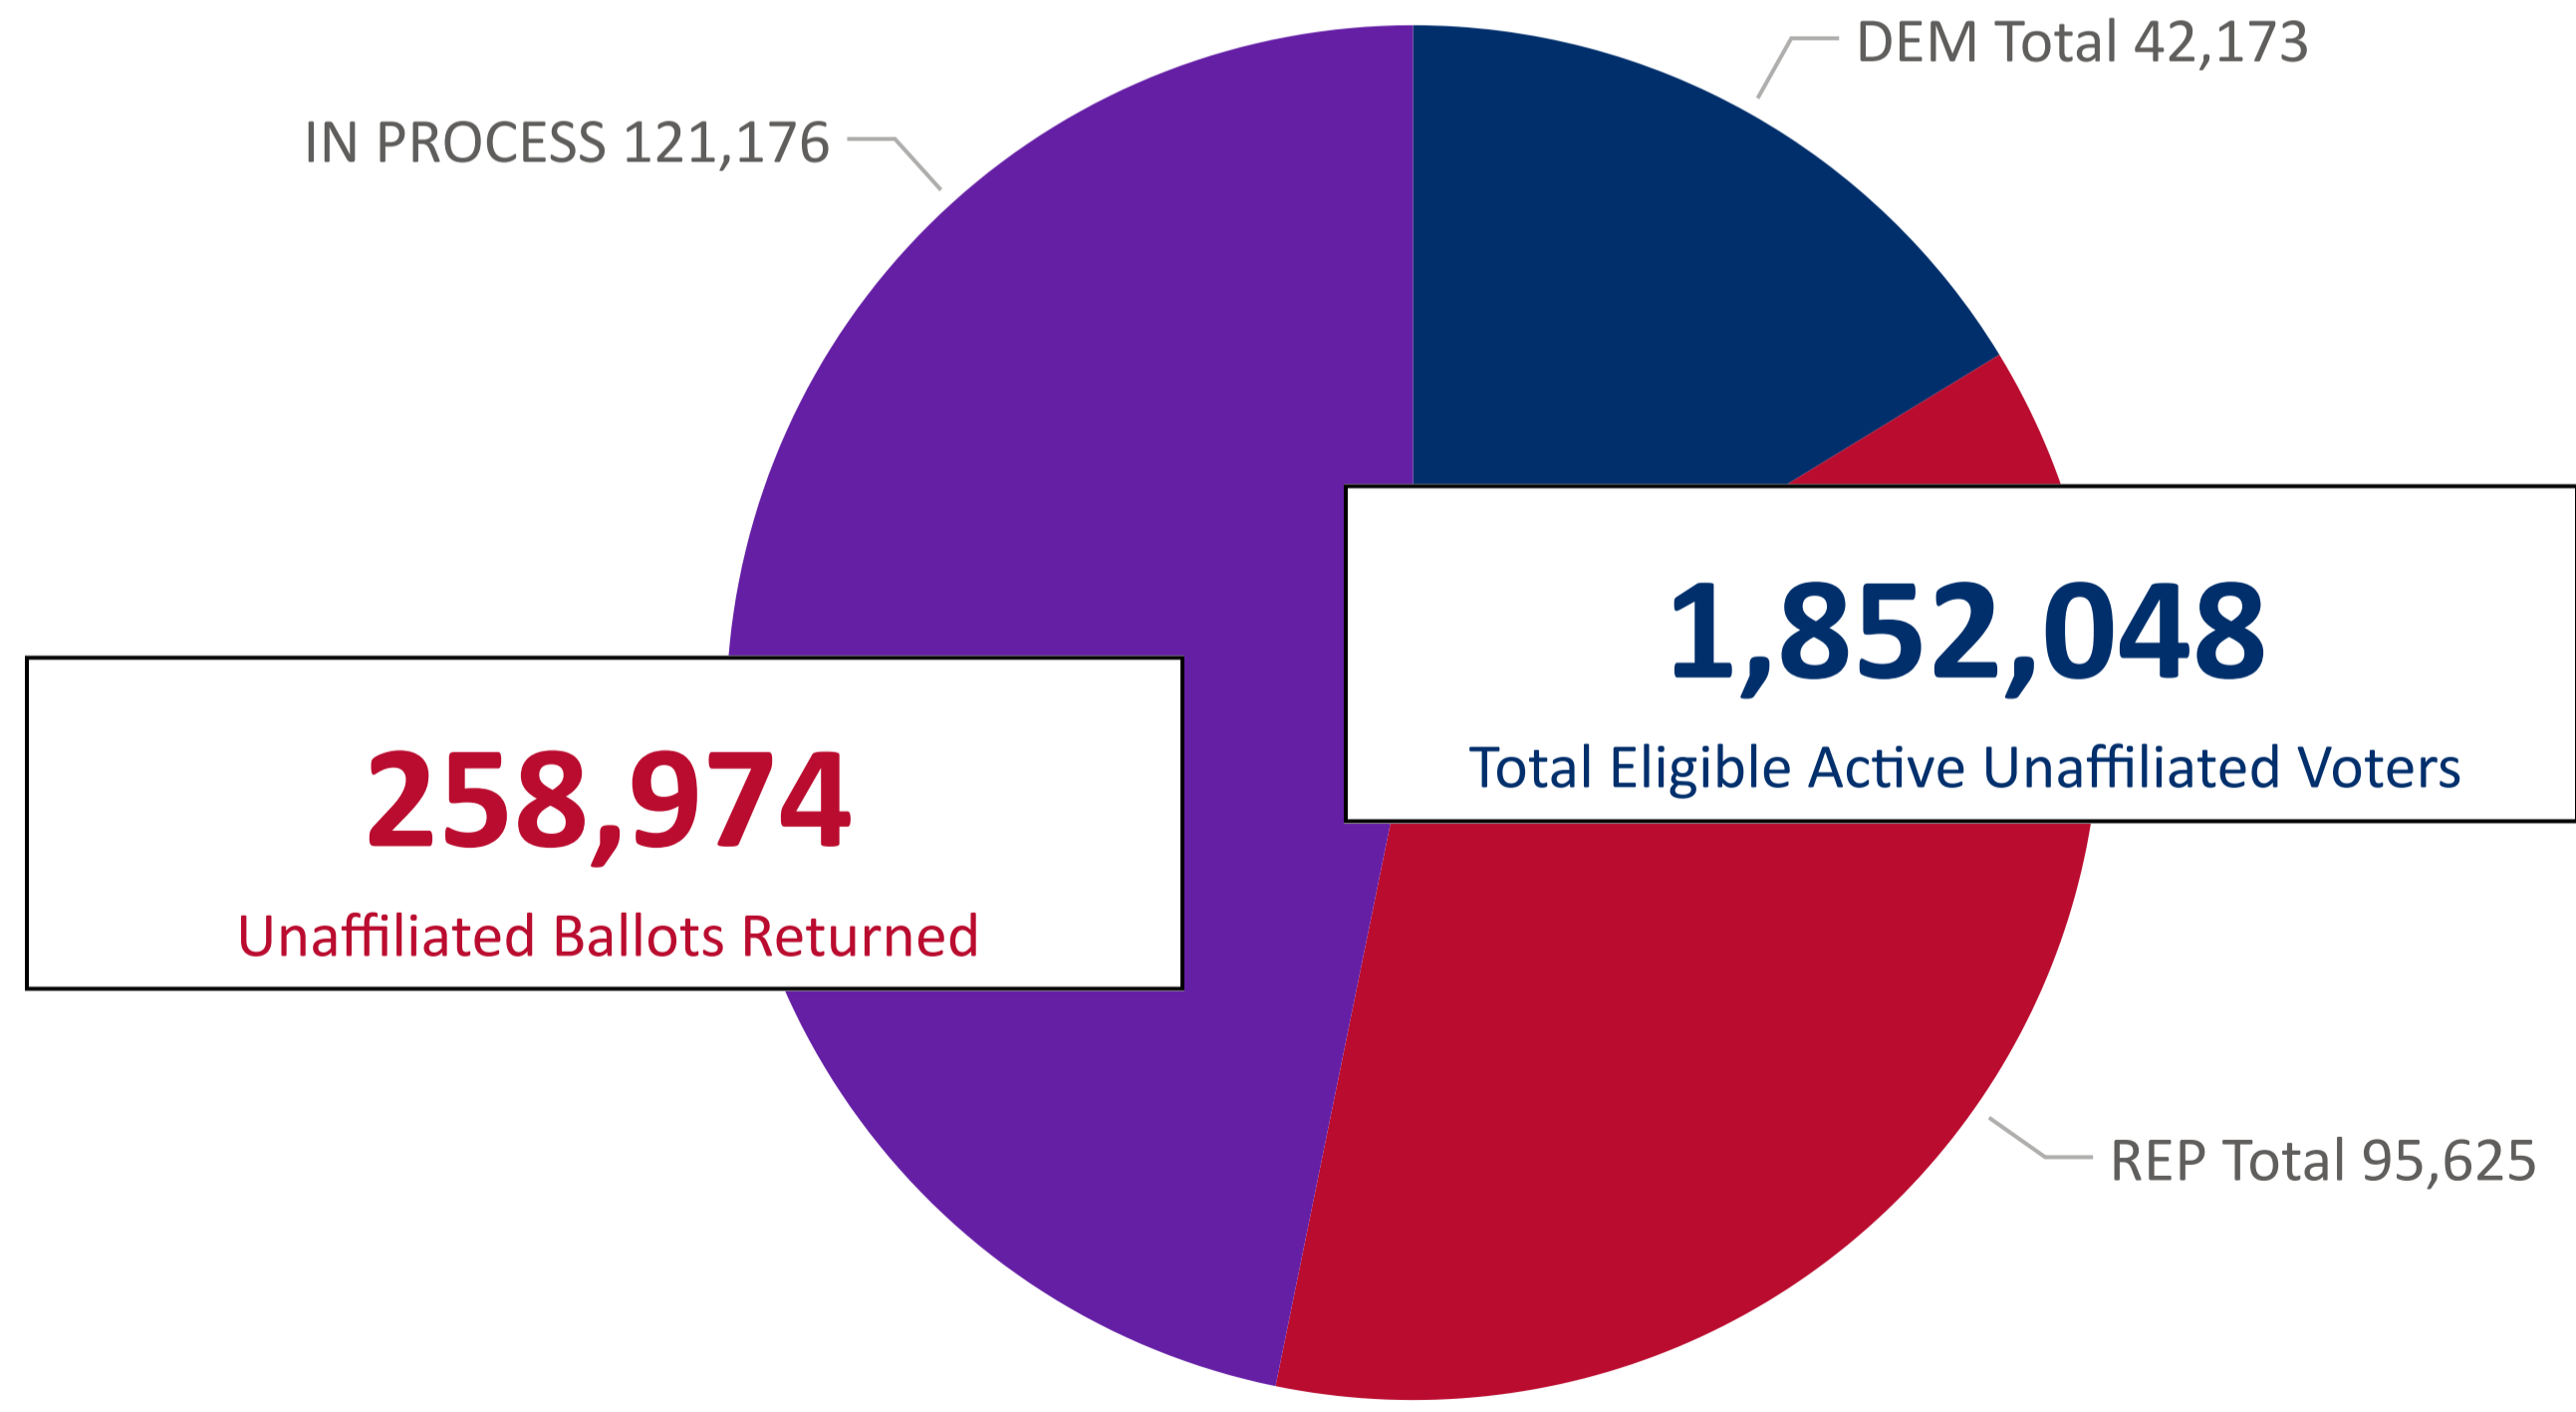

2024 Presidential Primary Ballot Return Reporting

February 28, 2024

Data as of 11:59 PM 2/27/24

711,788

Total Ballots Returned

Colorado Secretary of State

2024 Presidential Primary Eligible Active Voters

Ballot Type Returned

DEM REP IN PROCESS

Trend Line of Ballots Returned by Day

DEM REP IN PROCESS

2024 Presidential Primary

Ballot Return Reporting

February 28, 2024

Data as of 11:59 PM 2/27/24

Colorado Secretary of State

711,788

Total Ballots Returned

Ballot Type Returned by Unaffiliated

2024 Presidential Primary

Ballot Return Reporting

February 28, 2024

Data as of 11:59 PM 2/27/24

711,788