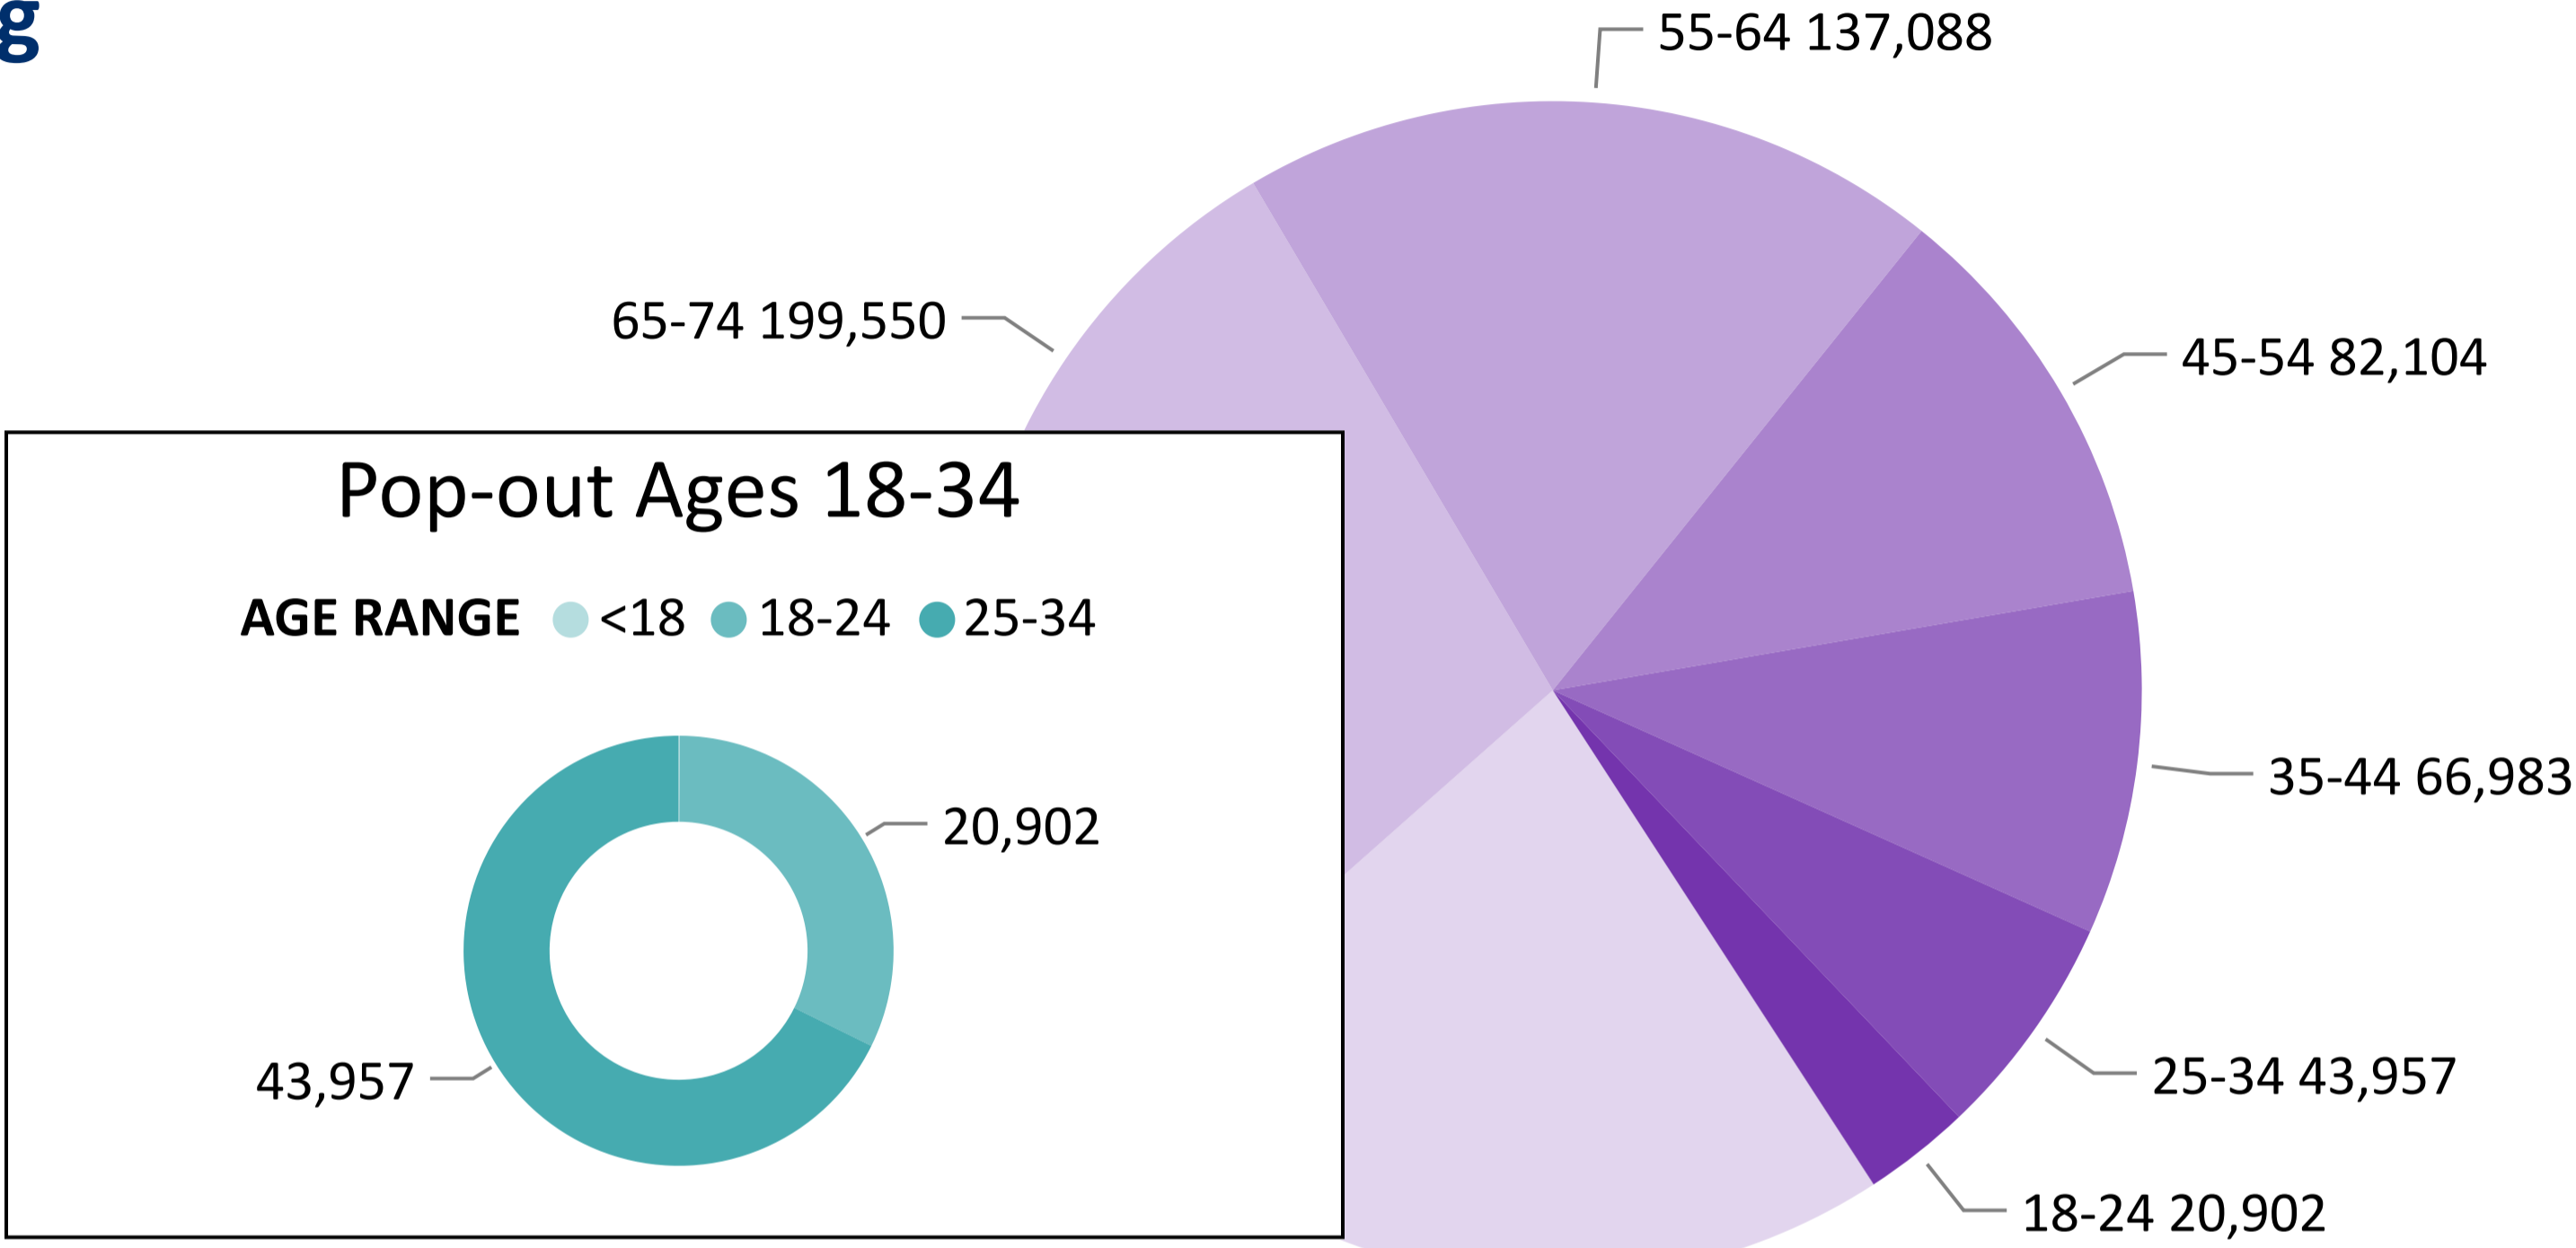

711,788

Total Ballots Returned

Ballot Type Returned by Unaffiliated

2024 Presidential Primary

Ballot Return Reporting

February 28, 2024

Data as of 11:59 PM 2/27/24

711,788

Total Ballots Returned

Colorado Secretary of State

Total Ballots Returned by Age Range

AGE RANGE ● 75 AND OVER ● 65-74 ● 55-64 ● 45-54 ● 35-44 ● 25-34 ● 18-24 ● <18

Total Ballots Returned by Gender/Age Range