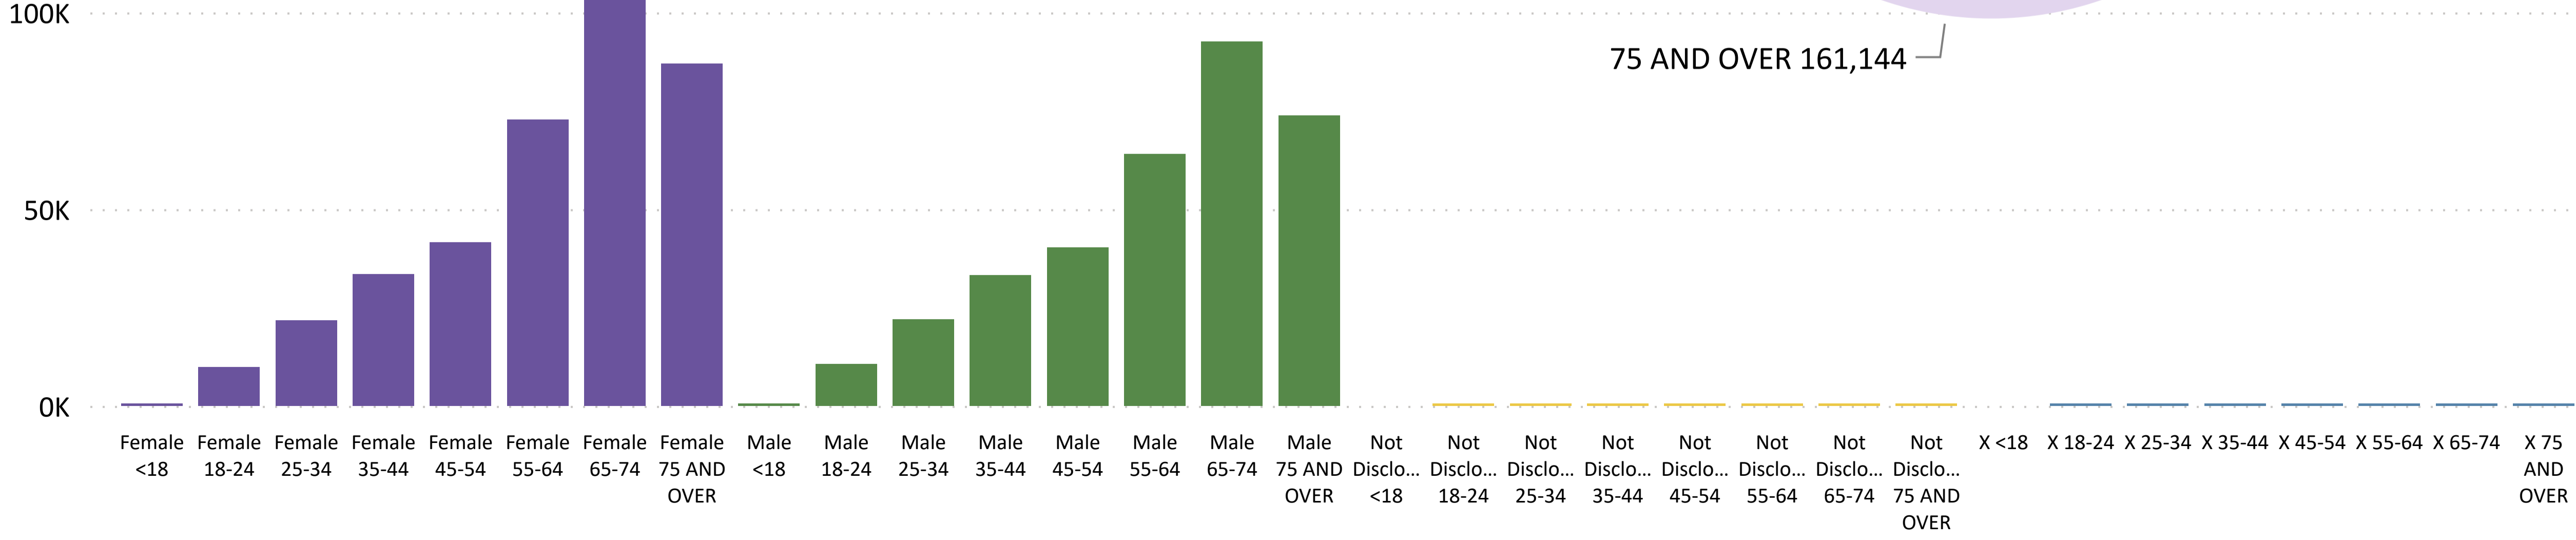

Total Ballots Returned

Colorado Secretary of State

Total Ballots Returned by Age Range

AGE RANGE ● 75 AND OVER ● 65-74 ● 55-64 ● 45-54 ● 35-44 ● 25-34 ● 18-24 ● <18

Total Ballots Returned by Gender/Age Range