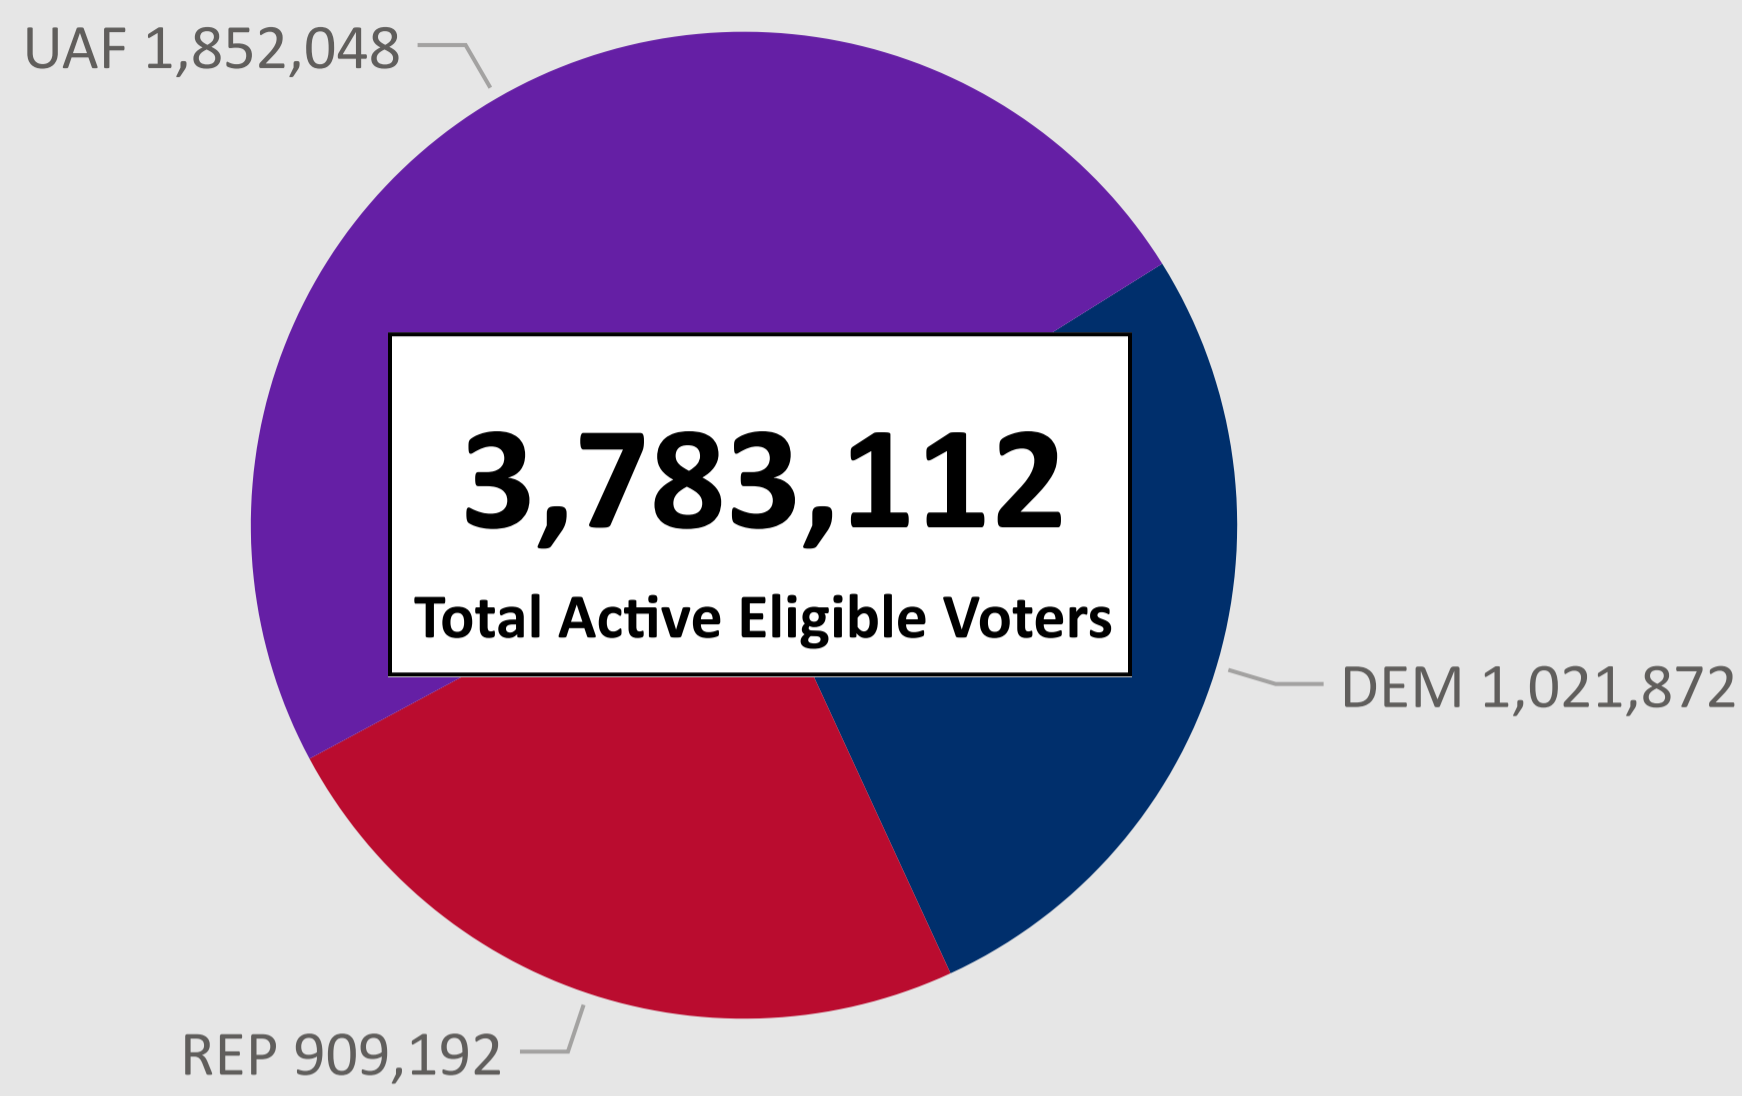

2024 Presidential Primary Ballot Return Reporting

February 28, 2024

Data as of 11:59 PM 2/27/24

711,788

Total Ballots Returned

Colorado Secretary of State

2024 Presidential Primary Eligible Active Voters

Ballot Type Returned

DEM REP IN PROCESS

Trend Line of Ballots Returned by Day

DEM REP IN PROCESS

2024 Presidential Primary

Ballot Return Reporting

February 28, 2024

Data as of 11:59 PM 2/27/24

Colorado Secretary of State

711,788

Total Ballots Returned

Ballot Type Returned by Unaffiliated

2024 Presidential Primary

Ballot Return Reporting

February 28, 2024

Data as of 11:59 PM 2/27/24

711,788