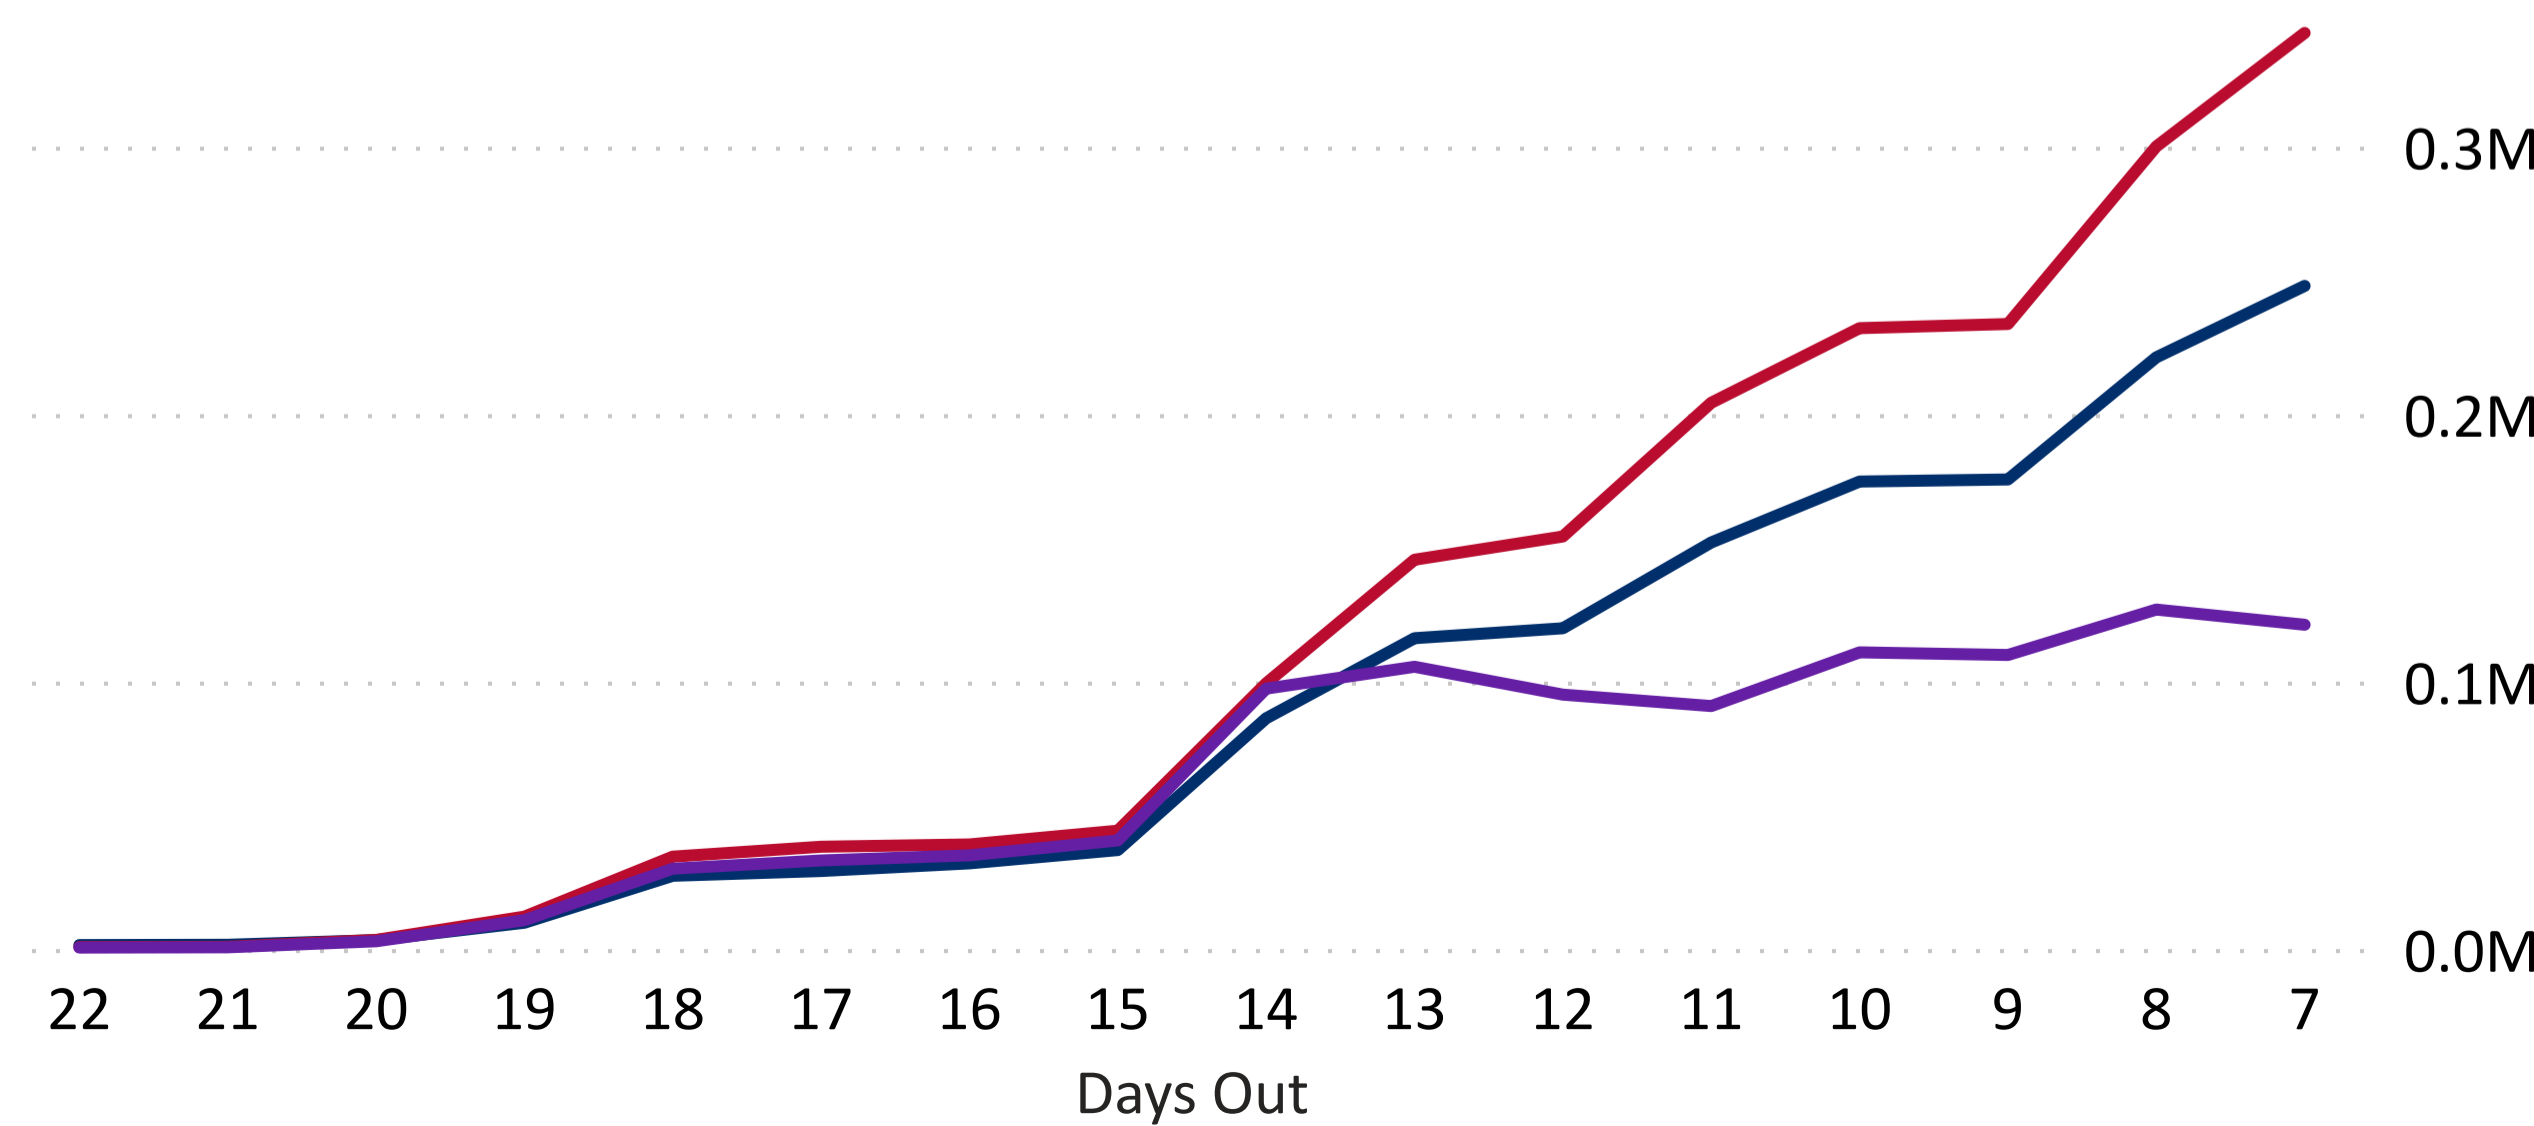

2024 Presidential Primary Ballot Return Reporting

February 28, 2024

Data as of 11:59 PM 2/27/24

711,788

Total Ballots Returned

Colorado Secretary of State

2024 Presidential Primary Eligible Active Voters

Ballot Type Returned

DEM REP IN PROCESS

Trend Line of Ballots Returned by Day

DEM REP IN PROCESS

2024 Presidential Primary

Ballot Return Reporting

February 28, 2024

Data as of 11:59 PM 2/27/24

Colorado Secretary of State

711,788

Total Ballots Returned

Ballot Type Returned by Unaffiliated

2024 Presidential Primary

Ballot Return Reporting

February 28, 2024

Data as of 11:59 PM 2/27/24

711,788

Total Ballots Returned

Colorado Secretary of State

Total Ballots Returned by Age Range

AGE RANGE ● 75 AND OVER ● 65-74 ● 55-64 ● 45-54 ● 35-44 ● 25-34 ● 18-24 ● <18

Total Ballots Returned by Gender/Age Range