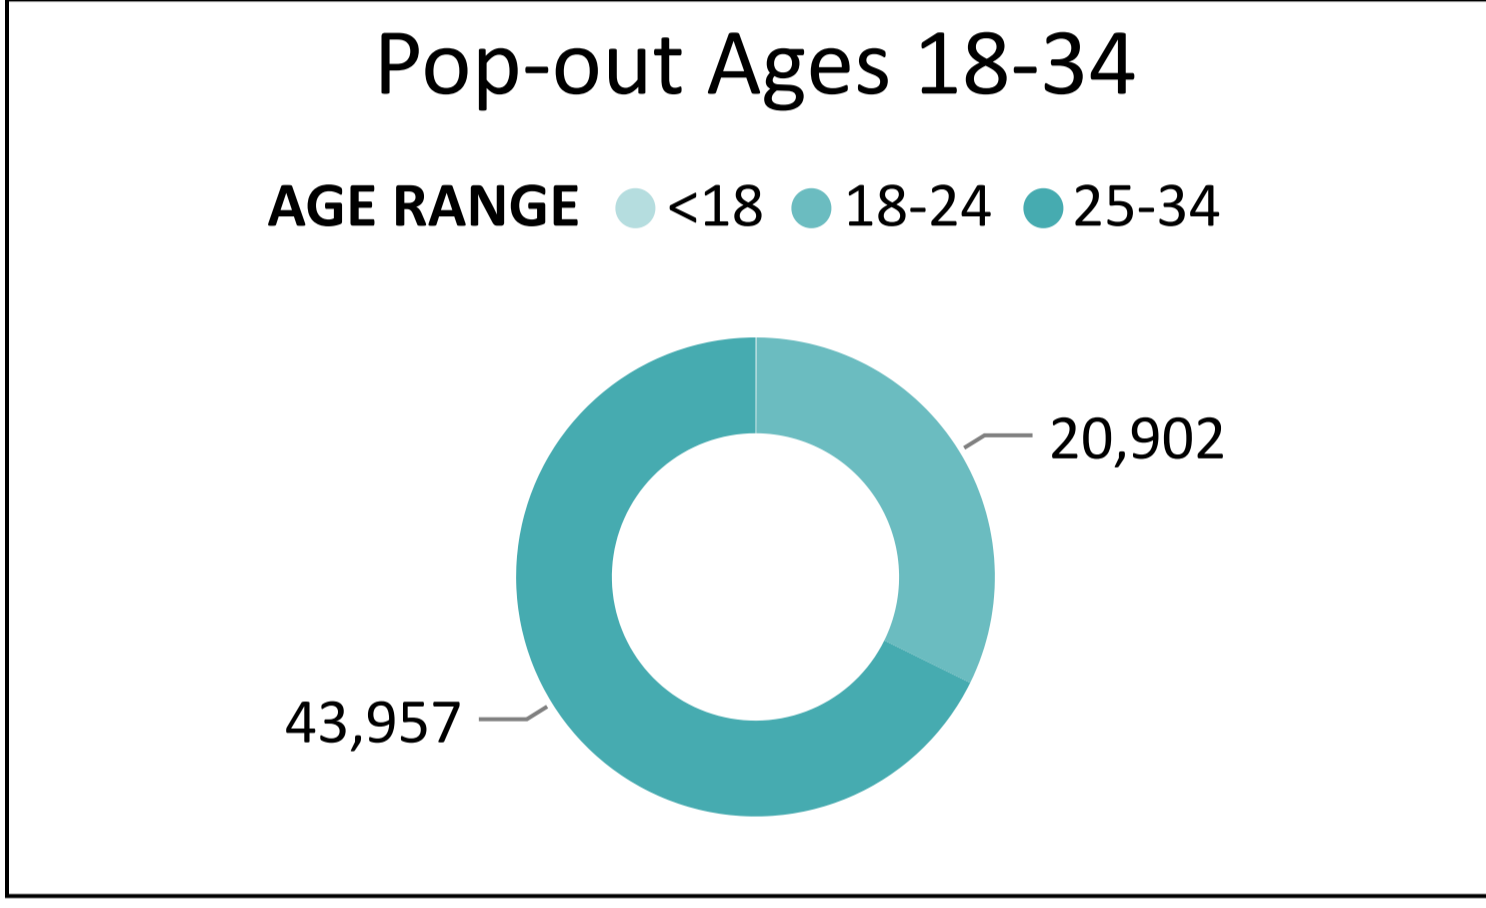

711,788

Total Ballots Returned

Ballot Type Returned by Unaffiliated

2024 Presidential Primary

Ballot Return Reporting

February 28, 2024

Data as of 11:59 PM 2/27/24

711,788

Total Ballots Returned

Colorado Secretary of State

Total Ballots Returned by Age Range

AGE RANGE ● 75 AND OVER ● 65-74 ● 55-64 ● 45-54 ● 35-44 ● 25-34 ● 18-24 ● <18

Total Ballots Returned by Gender/Age Range