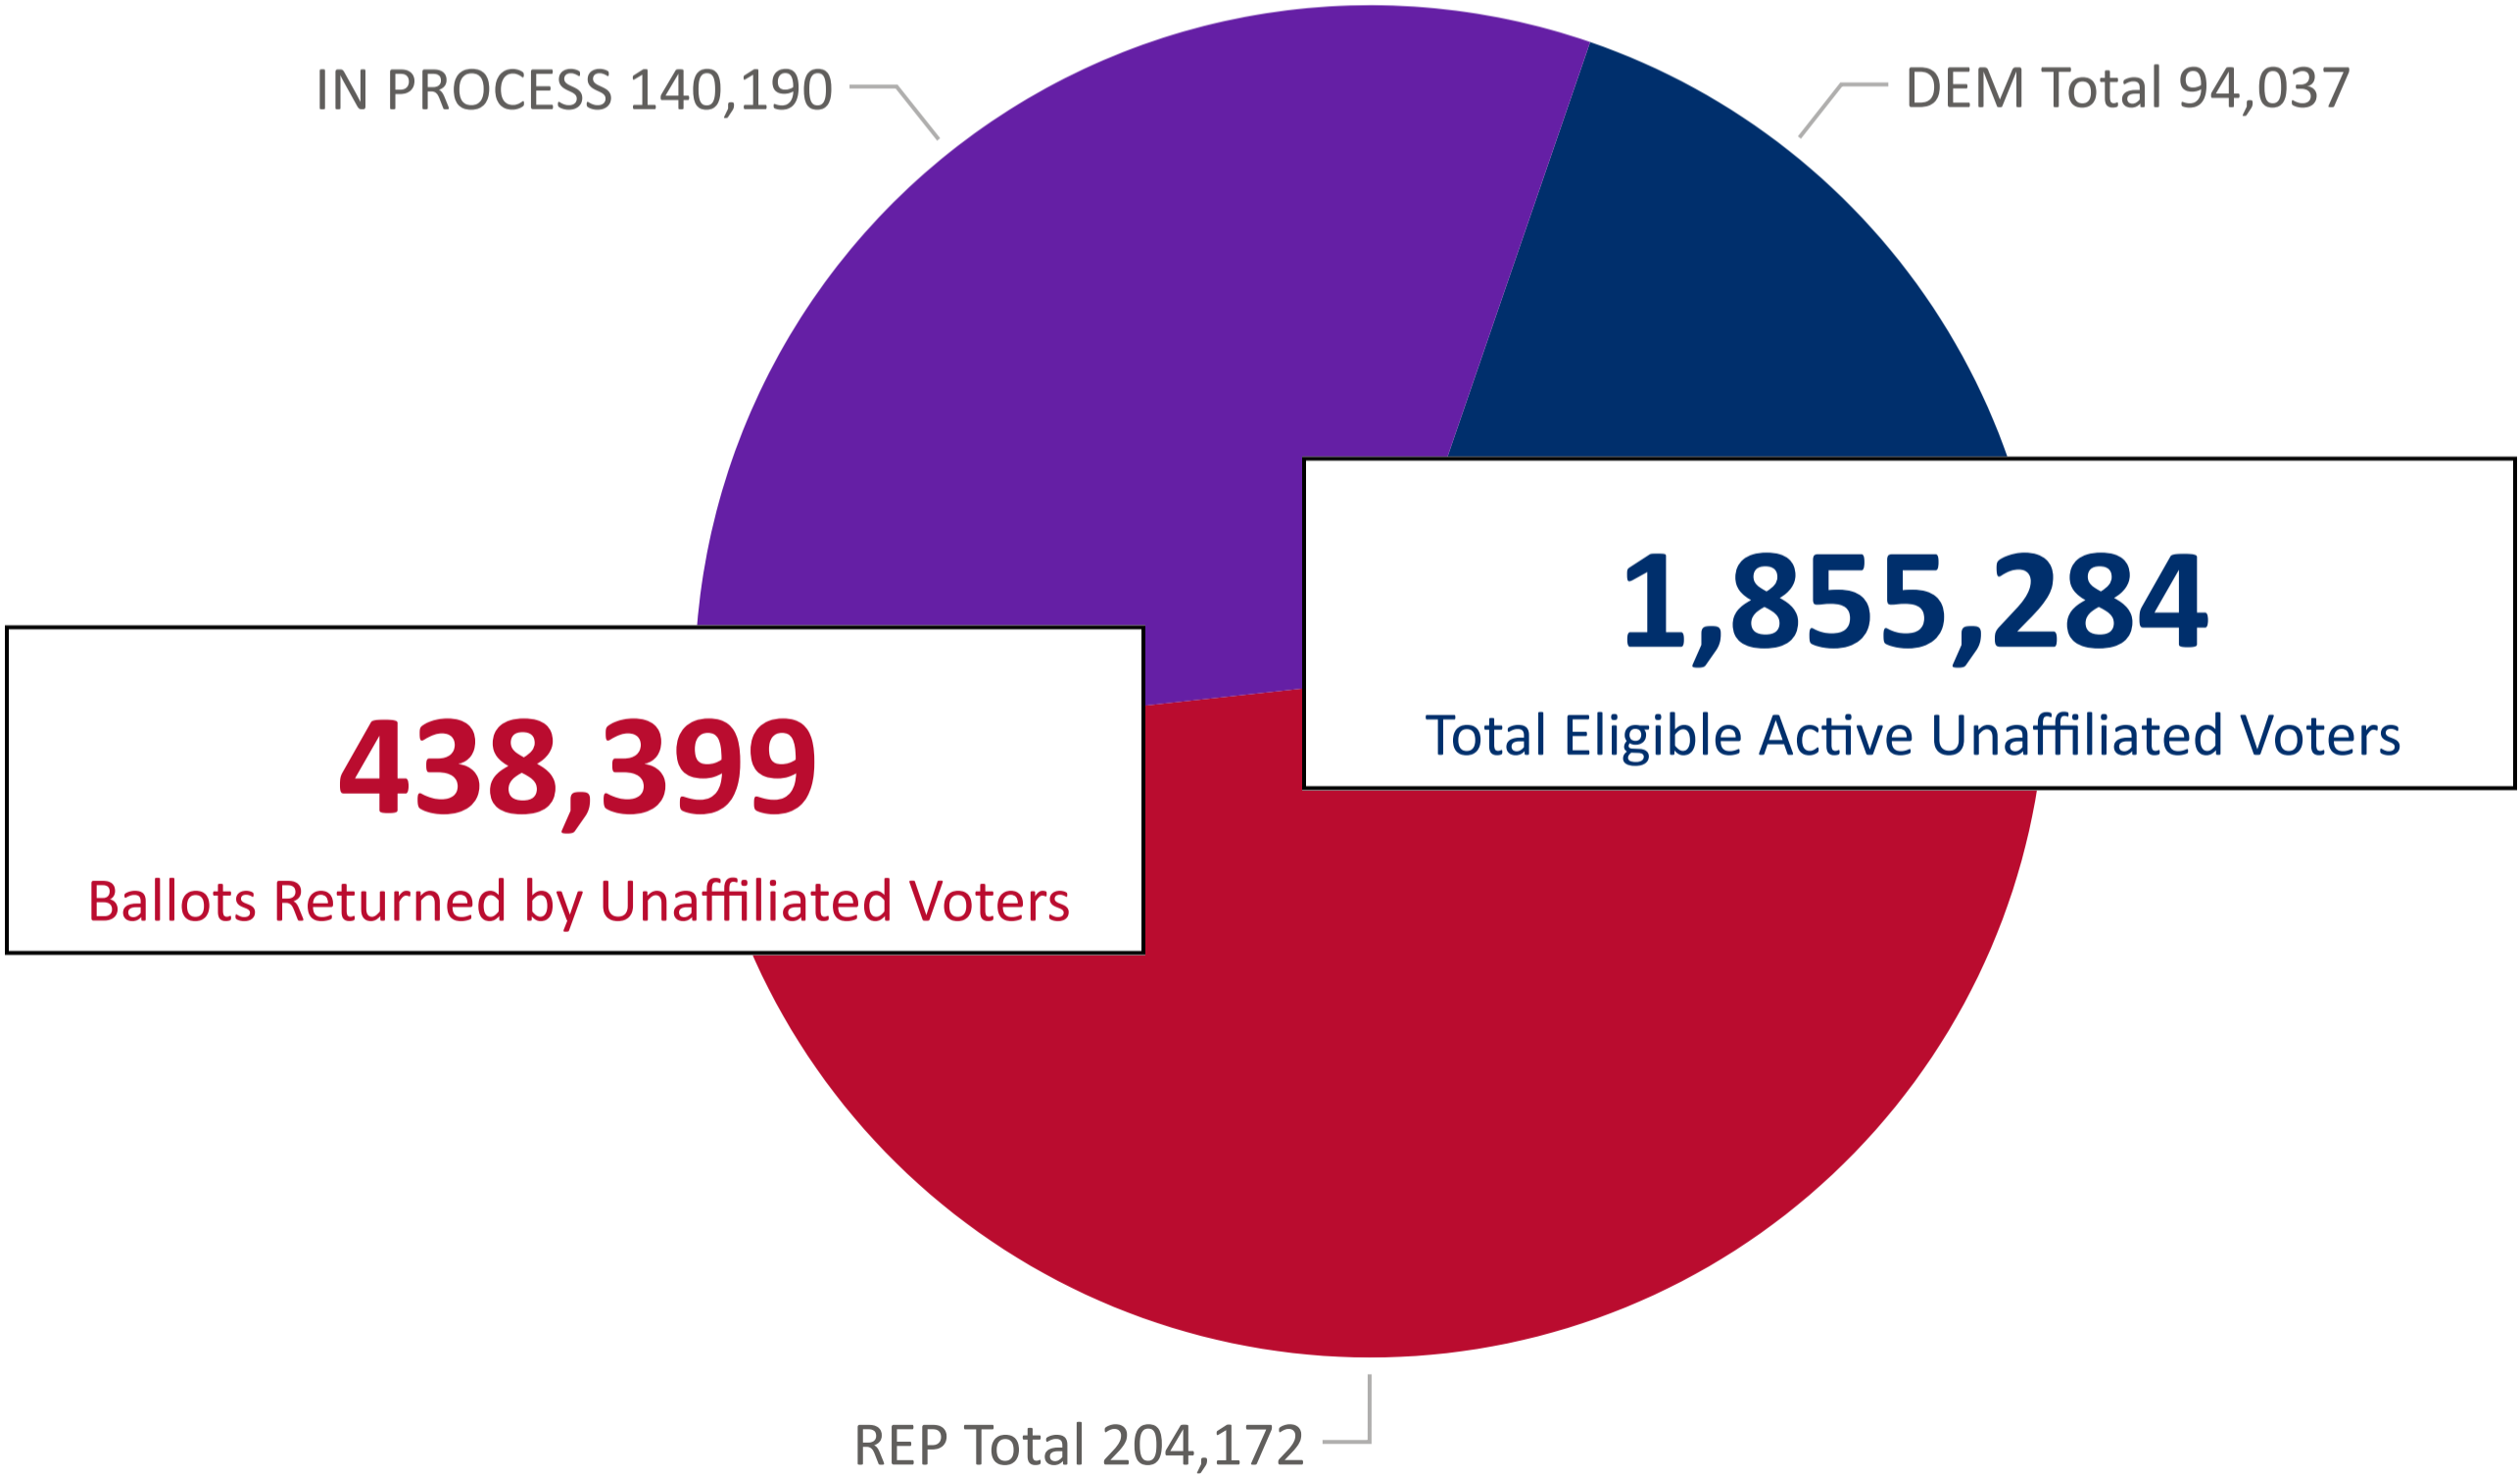

2024 Presidential Primary Ballot Return Reporting

March 5, 2024

Data as of 11:00 AM 3/5/24

1,155,302

Total Ballots Returned

Colorado Secretary of State

2024 Presidential Primary Eligible Active Voters

Ballot Type Returned

● DEM ● REP ● IN PROCESS

Trend Line of Ballots Returned by Day

● DEM ● REP ● IN PROCESS

2024 Presidential Primary

Ballot Return Reporting

March 5, 2024

Data as of 11:00 AM 3/5/24

Colorado Secretary of State

1,155,302

Total Ballots Returned

Ballot Type Returned by Unaffiliated Voters

2024 Presidential Primary

Ballot Return Reporting

March 5, 2024

Data as of 11:00 AM 3/5/24

Colorado Secretary of State

1,155,302

Total Ballots Returned

Total Ballots Returned by Age Range

AGE RANGE ● 75 AND OVER ● 65-74 ● 55-64 ● 45-54 ● 35-44 ● 25-34 ● 18-24 ● <18

Total Ballots Returned by Gender/Age Range

2024 Presidential Primary