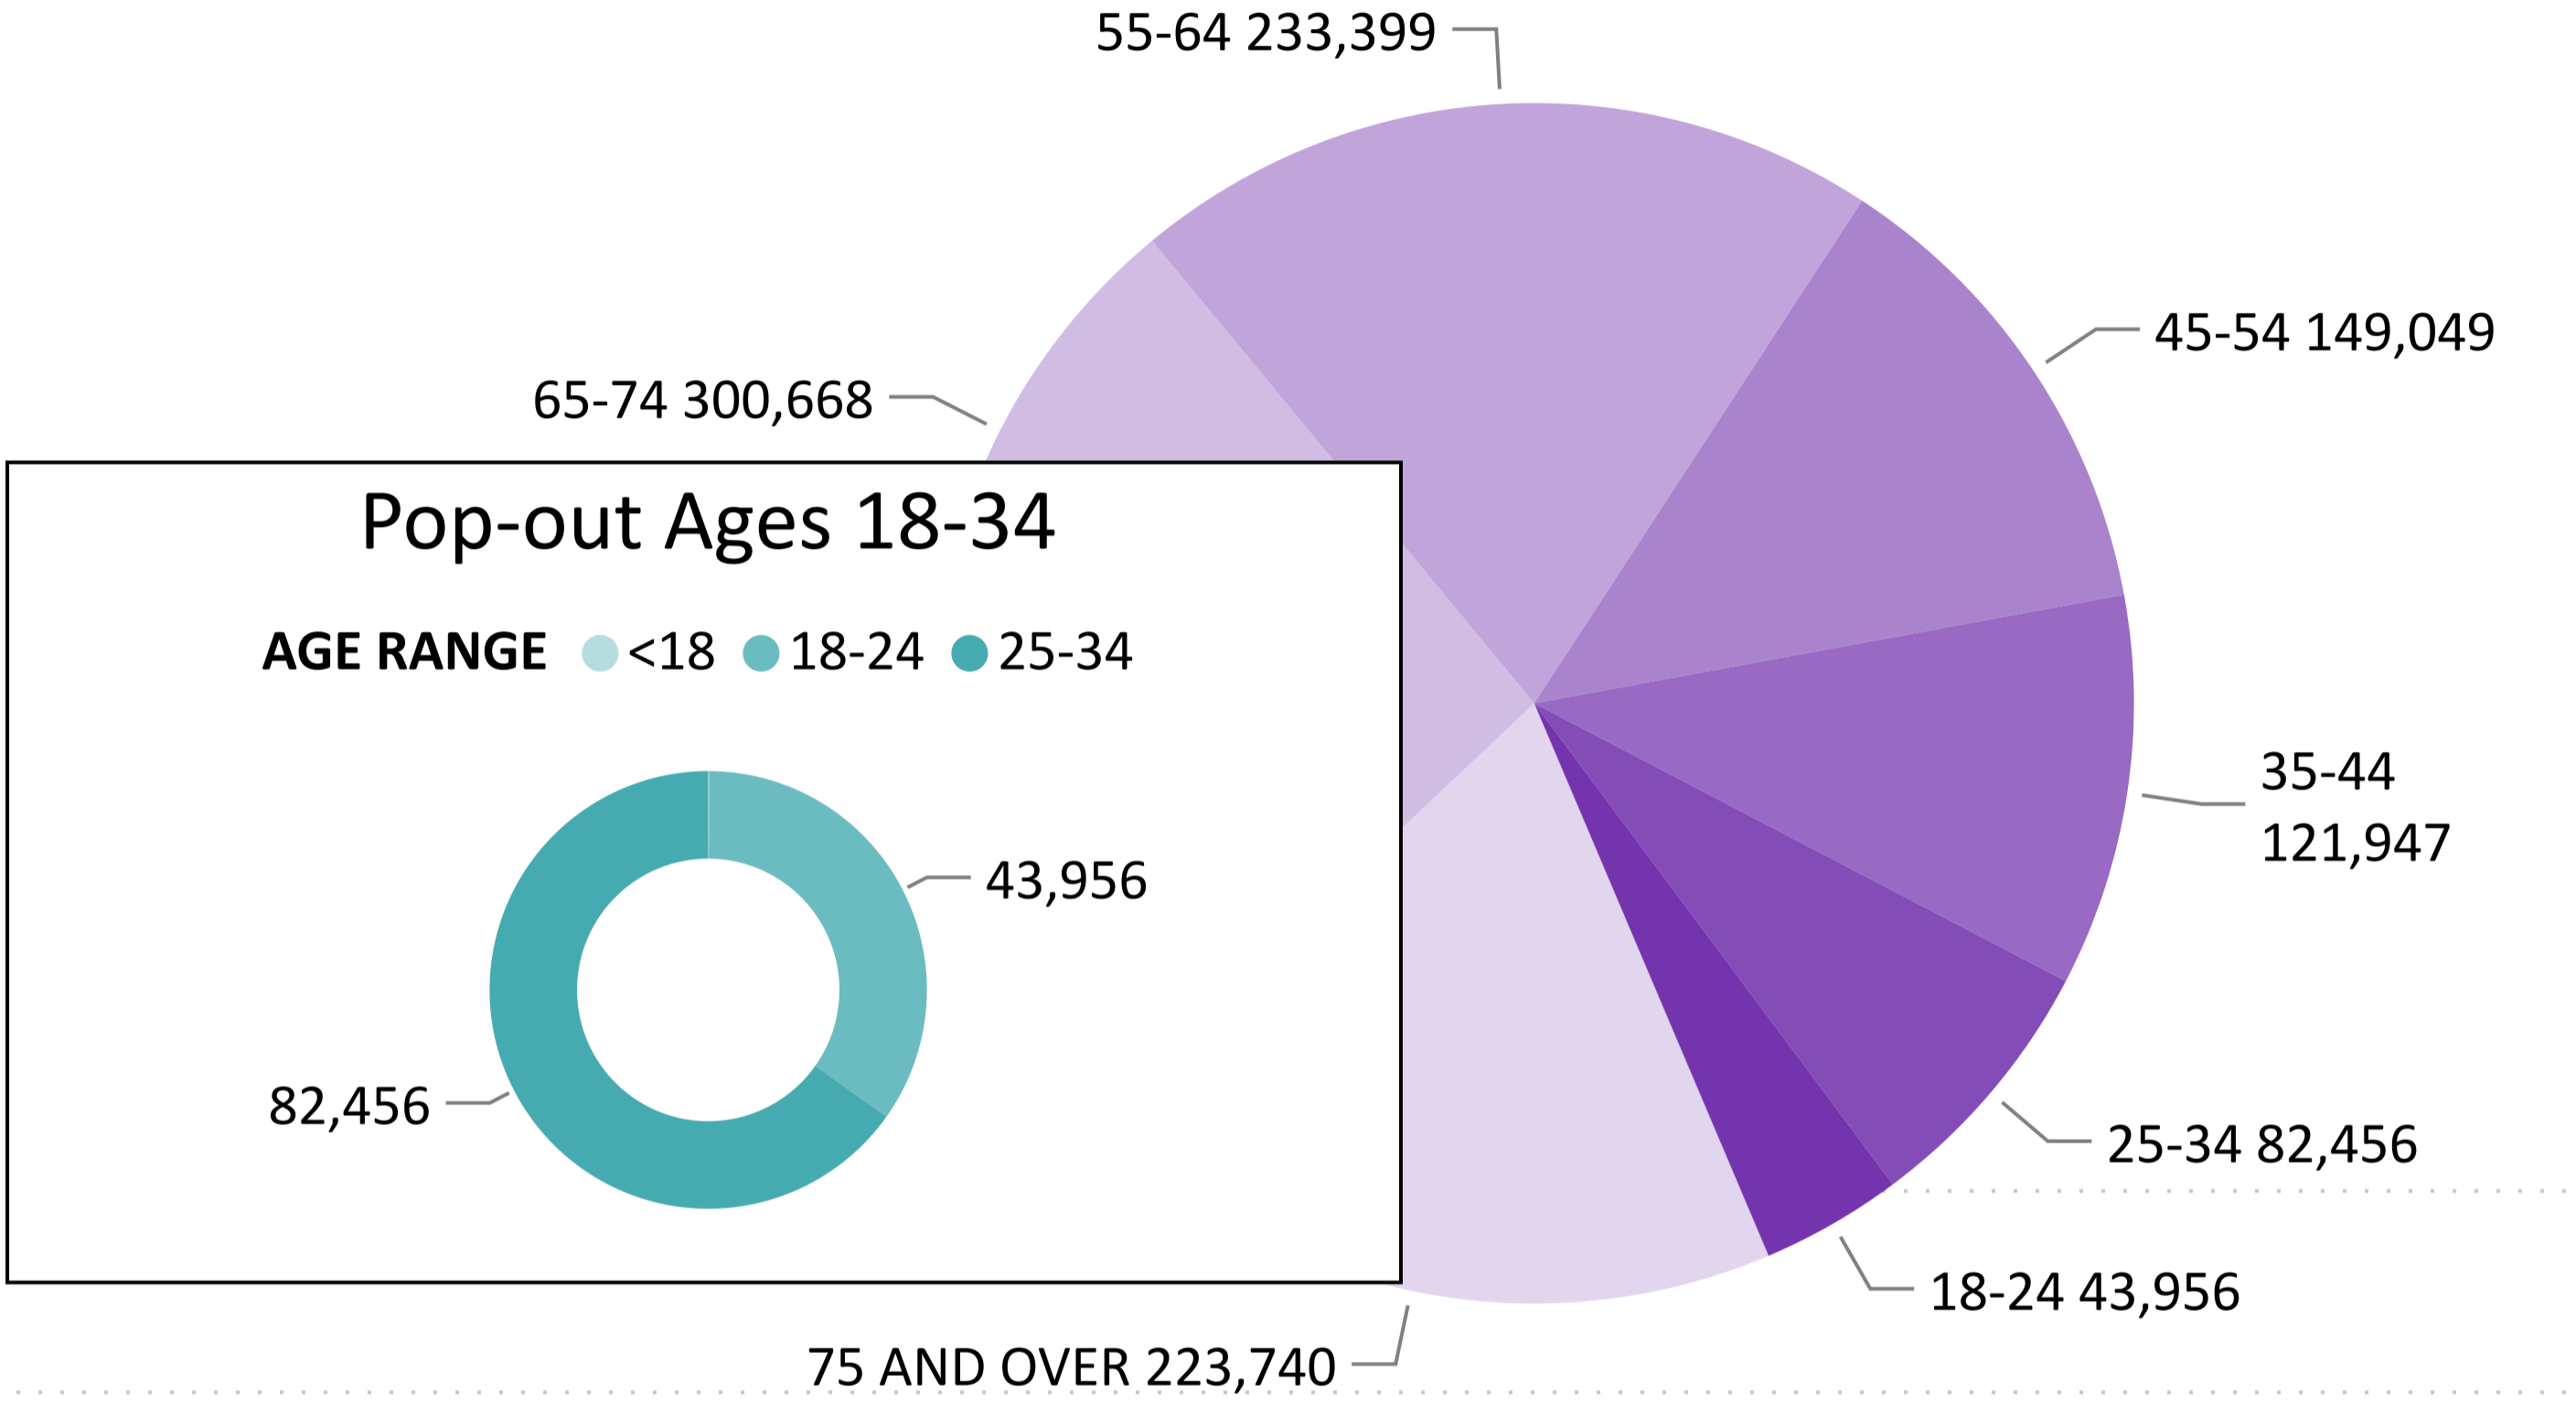

1,155,302

Total Ballots Returned

Ballot Type Returned by Unaffiliated Voters

2024 Presidential Primary

Ballot Return Reporting

March 5, 2024

Data as of 11:00 AM 3/5/24

Colorado Secretary of State

1,155,302

Total Ballots Returned

Total Ballots Returned by Age Range

AGE RANGE ● 75 AND OVER ● 65-74 ● 55-64 ● 45-54 ● 35-44 ● 25-34 ● 18-24 ● <18

Total Ballots Returned by Gender/Age Range

2024 Presidential Primary