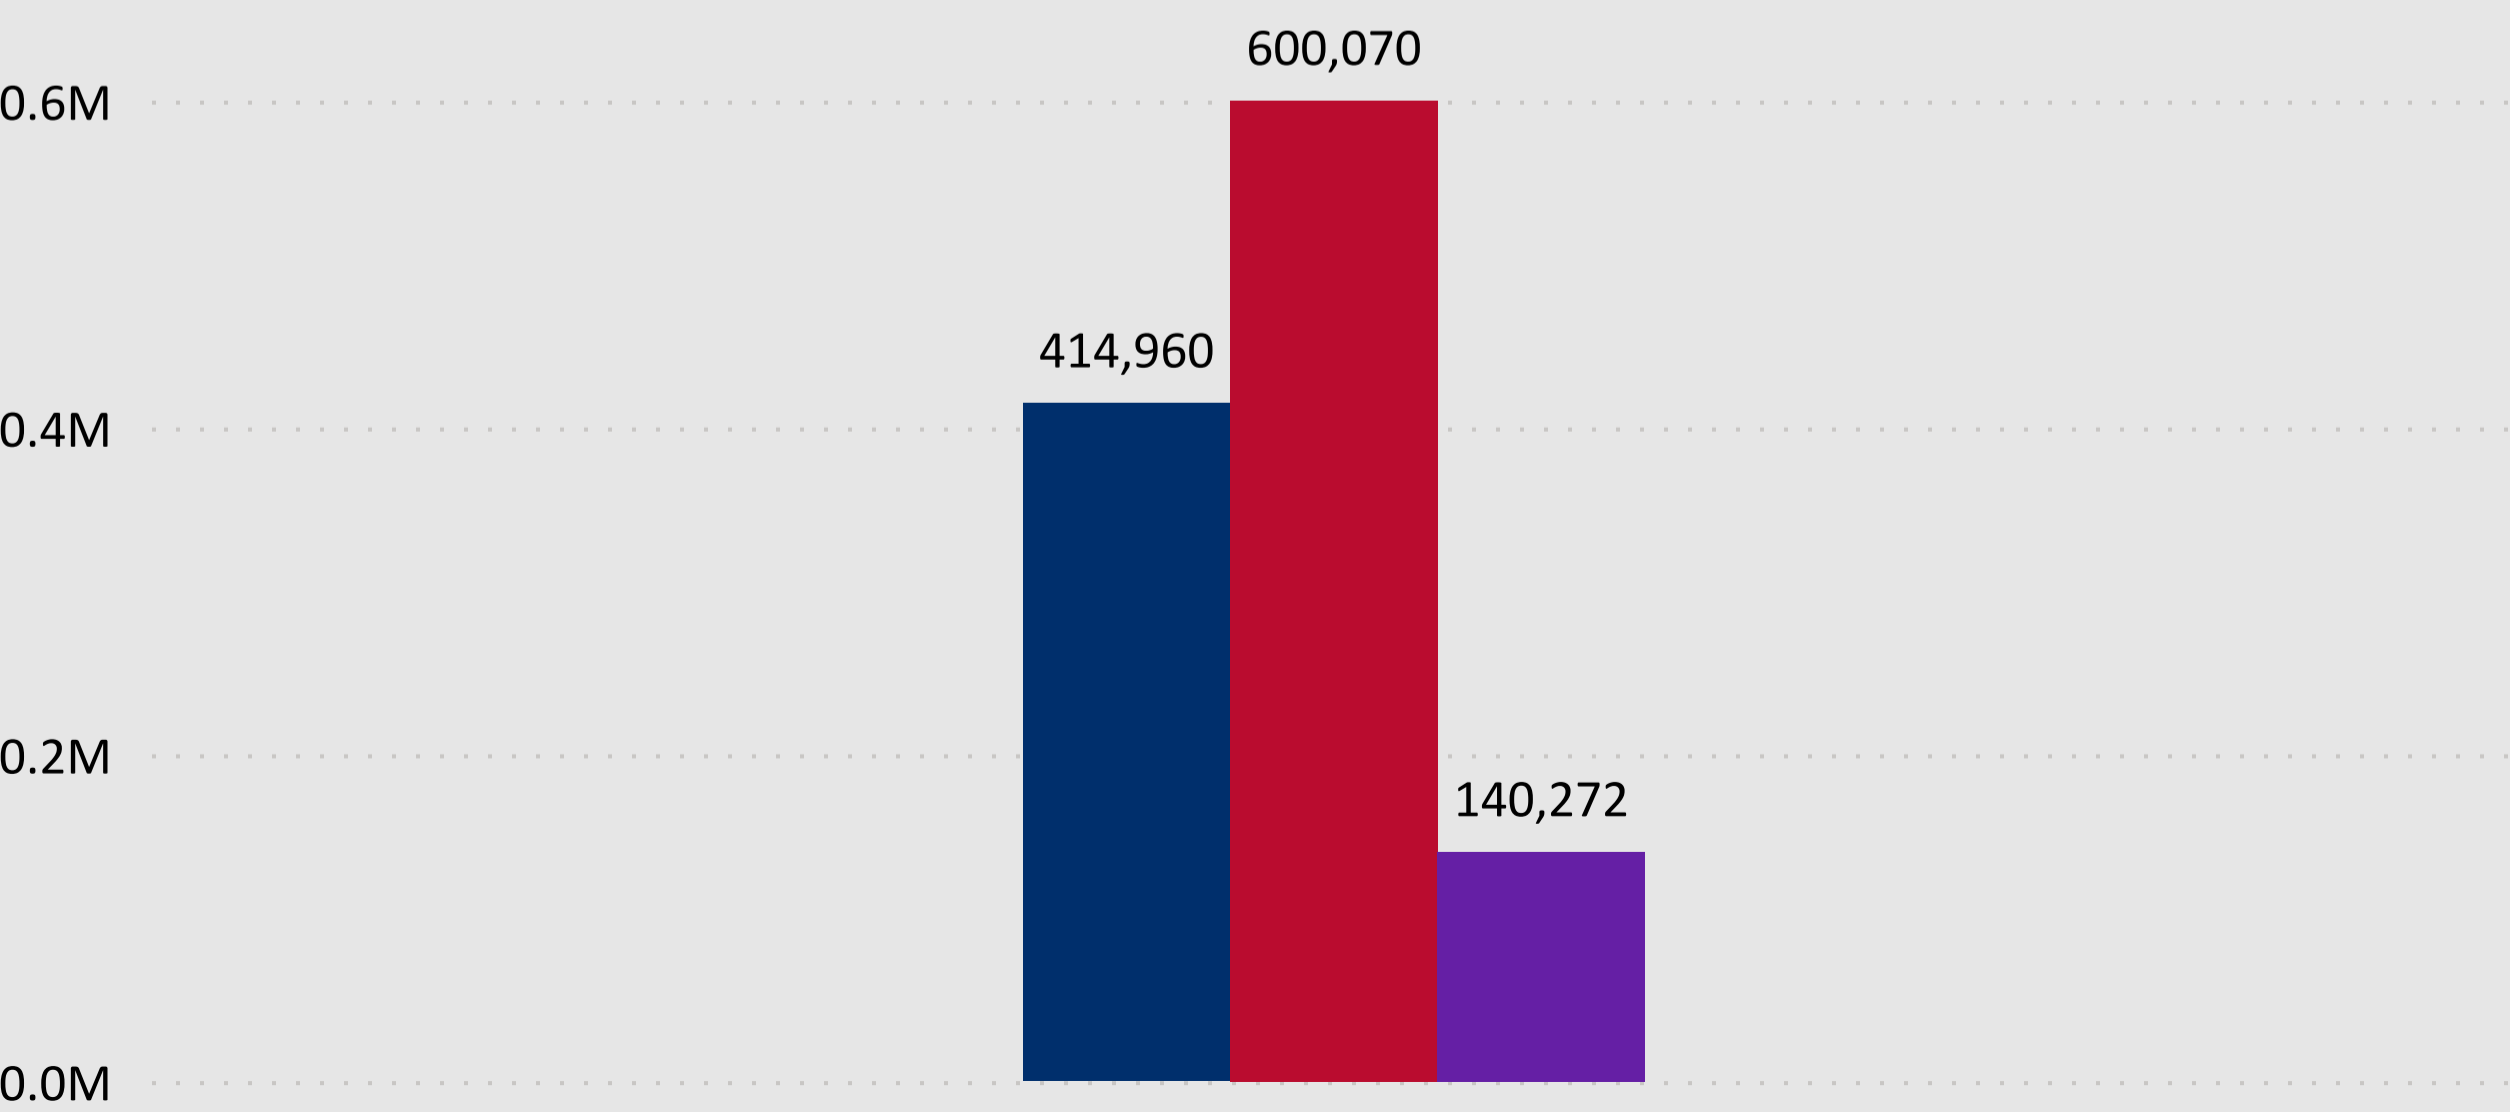

2024 Presidential Primary Ballot Return Reporting

March 5, 2024

Data as of 11:00 AM 3/5/24

1,155,302

Total Ballots Returned

Colorado Secretary of State

2024 Presidential Primary Eligible Active Voters

Ballot Type Returned

● DEM ● REP ● IN PROCESS

Trend Line of Ballots Returned by Day

● DEM ● REP ● IN PROCESS

2024 Presidential Primary

Ballot Return Reporting

March 5, 2024

Data as of 11:00 AM 3/5/24

Colorado Secretary of State

1,155,302

Total Ballots Returned

Ballot Type Returned by Unaffiliated Voters

2024 Presidential Primary

Ballot Return Reporting

March 5, 2024

Data as of 11:00 AM 3/5/24

Colorado Secretary of State

1,155,302

Total Ballots Returned

Total Ballots Returned by Age Range

AGE RANGE ● 75 AND OVER ● 65-74 ● 55-64 ● 45-54 ● 35-44 ● 25-34 ● 18-24 ● <18

Total Ballots Returned by Gender/Age Range

2024 Presidential Primary