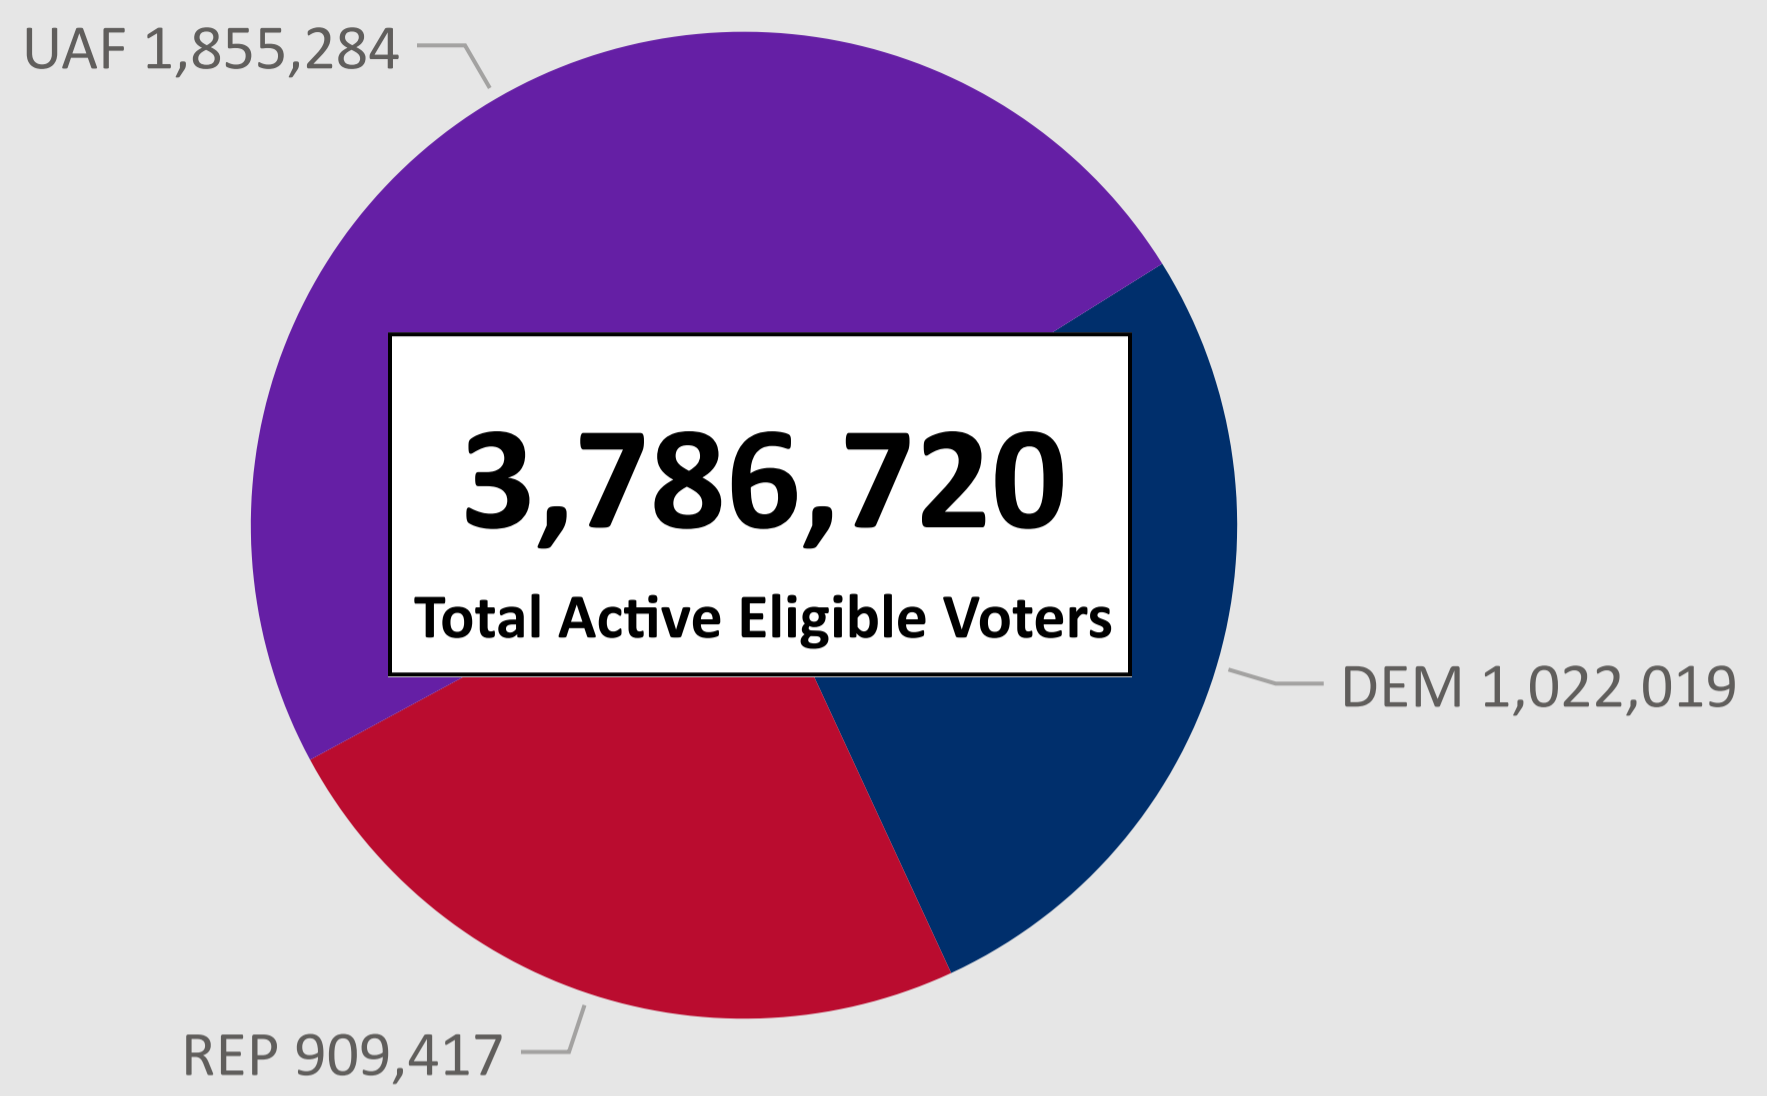

2024 Presidential Primary Ballot Return Reporting

March 5, 2024

Data as of 11:00 AM 3/5/24

1,155,302

Total Ballots Returned

Colorado Secretary of State

2024 Presidential Primary Eligible Active Voters

Ballot Type Returned

● DEM ● REP ● IN PROCESS

Trend Line of Ballots Returned by Day

● DEM ● REP ● IN PROCESS

2024 Presidential Primary

Ballot Return Reporting

March 5, 2024

Data as of 11:00 AM 3/5/24

Colorado Secretary of State