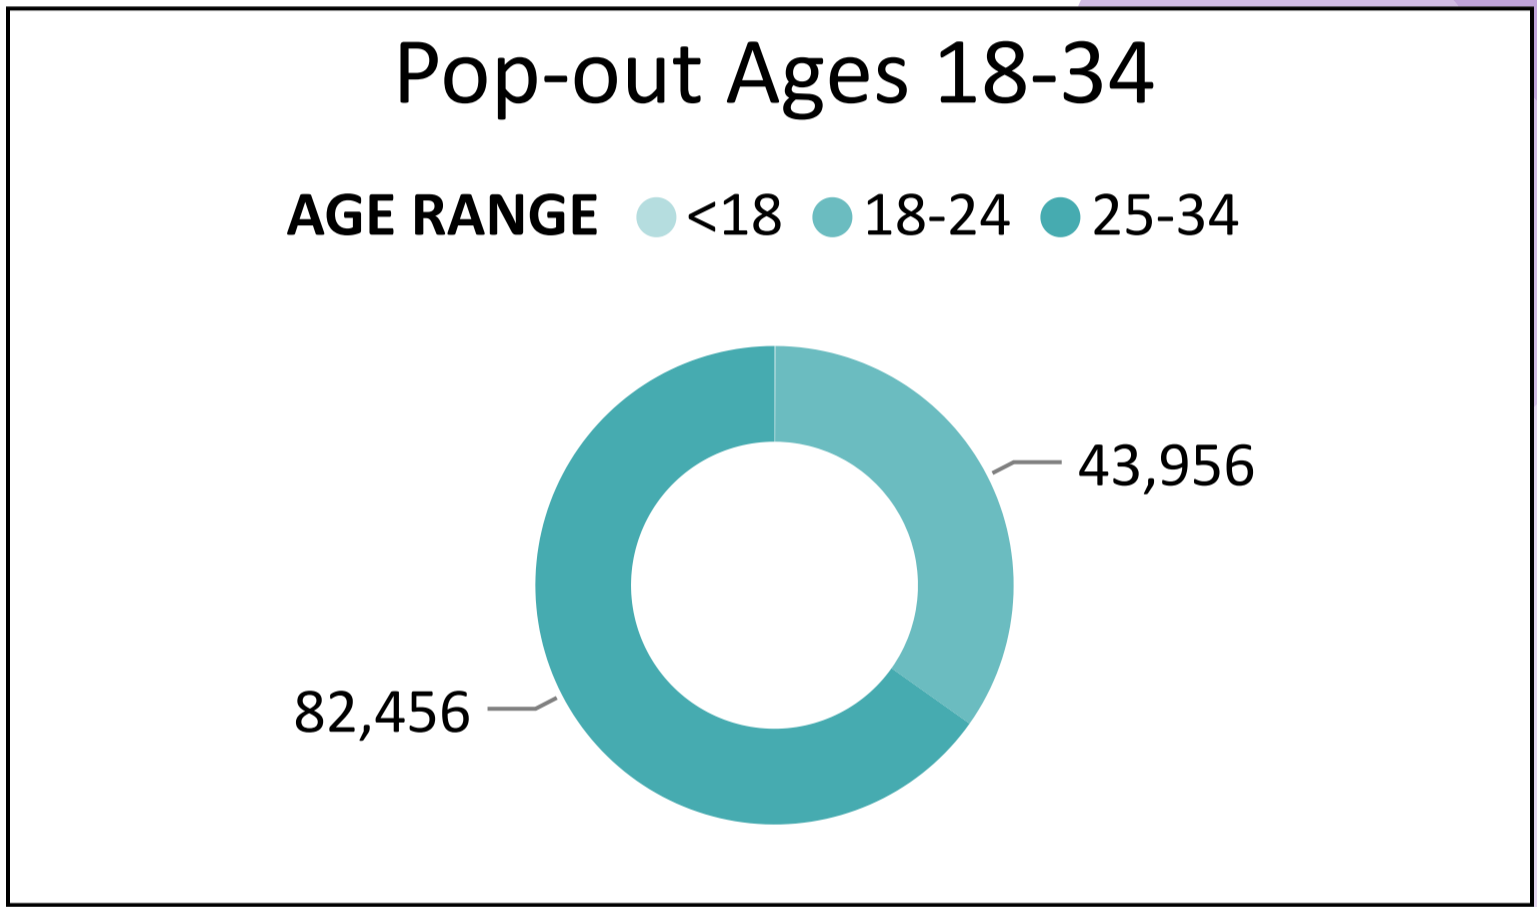

1,155,302

Total Ballots Returned

Ballot Type Returned by Unaffiliated Voters

2024 Presidential Primary

Ballot Return Reporting

March 5, 2024

Data as of 11:00 AM 3/5/24

Colorado Secretary of State

1,155,302

Total Ballots Returned

Total Ballots Returned by Age Range

AGE RANGE ● 75 AND OVER ● 65-74 ● 55-64 ● 45-54 ● 35-44 ● 25-34 ● 18-24 ● <18

Total Ballots Returned by Gender/Age Range

2024 Presidential Primary