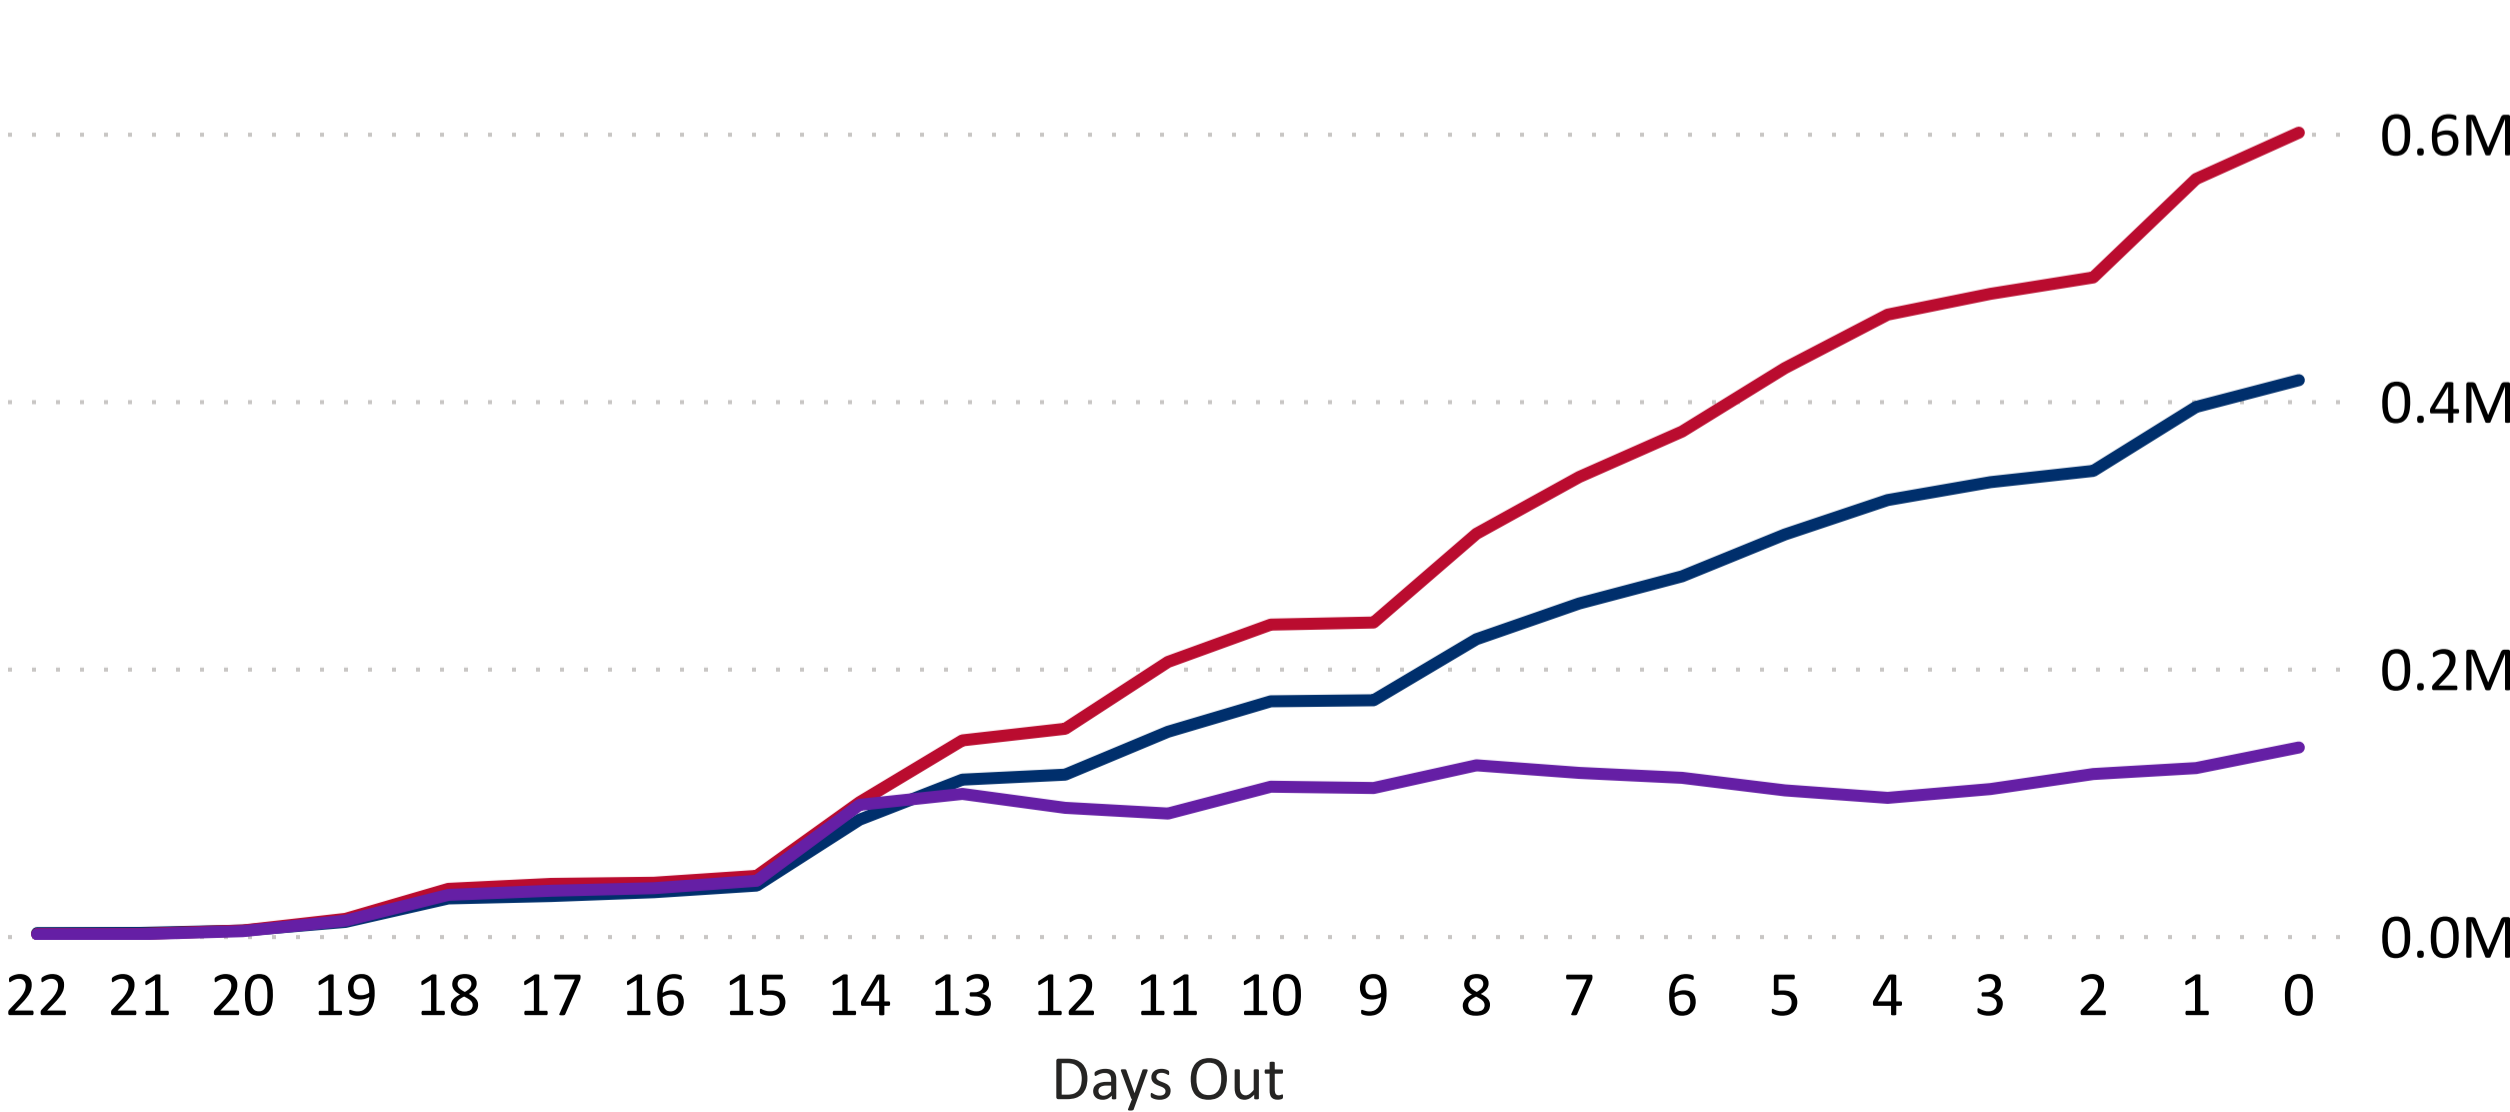

2024 Presidential Primary Ballot Return Reporting

March 5, 2024

Data as of 11:00 AM 3/5/24

1,155,302

Total Ballots Returned

Colorado Secretary of State

2024 Presidential Primary Eligible Active Voters

Ballot Type Returned

● DEM ● REP ● IN PROCESS

Trend Line of Ballots Returned by Day

● DEM ● REP ● IN PROCESS

2024 Presidential Primary

Ballot Return Reporting

March 5, 2024

Data as of 11:00 AM 3/5/24

Colorado Secretary of State

1,155,302

Total Ballots Returned

Ballot Type Returned by Unaffiliated Voters

2024 Presidential Primary

Ballot Return Reporting

March 5, 2024

Data as of 11:00 AM 3/5/24

Colorado Secretary of State

1,155,302

Total Ballots Returned

Total Ballots Returned by Age Range

AGE RANGE ● 75 AND OVER ● 65-74 ● 55-64 ● 45-54 ● 35-44 ● 25-34 ● 18-24 ● <18

Total Ballots Returned by Gender/Age Range

2024 Presidential Primary