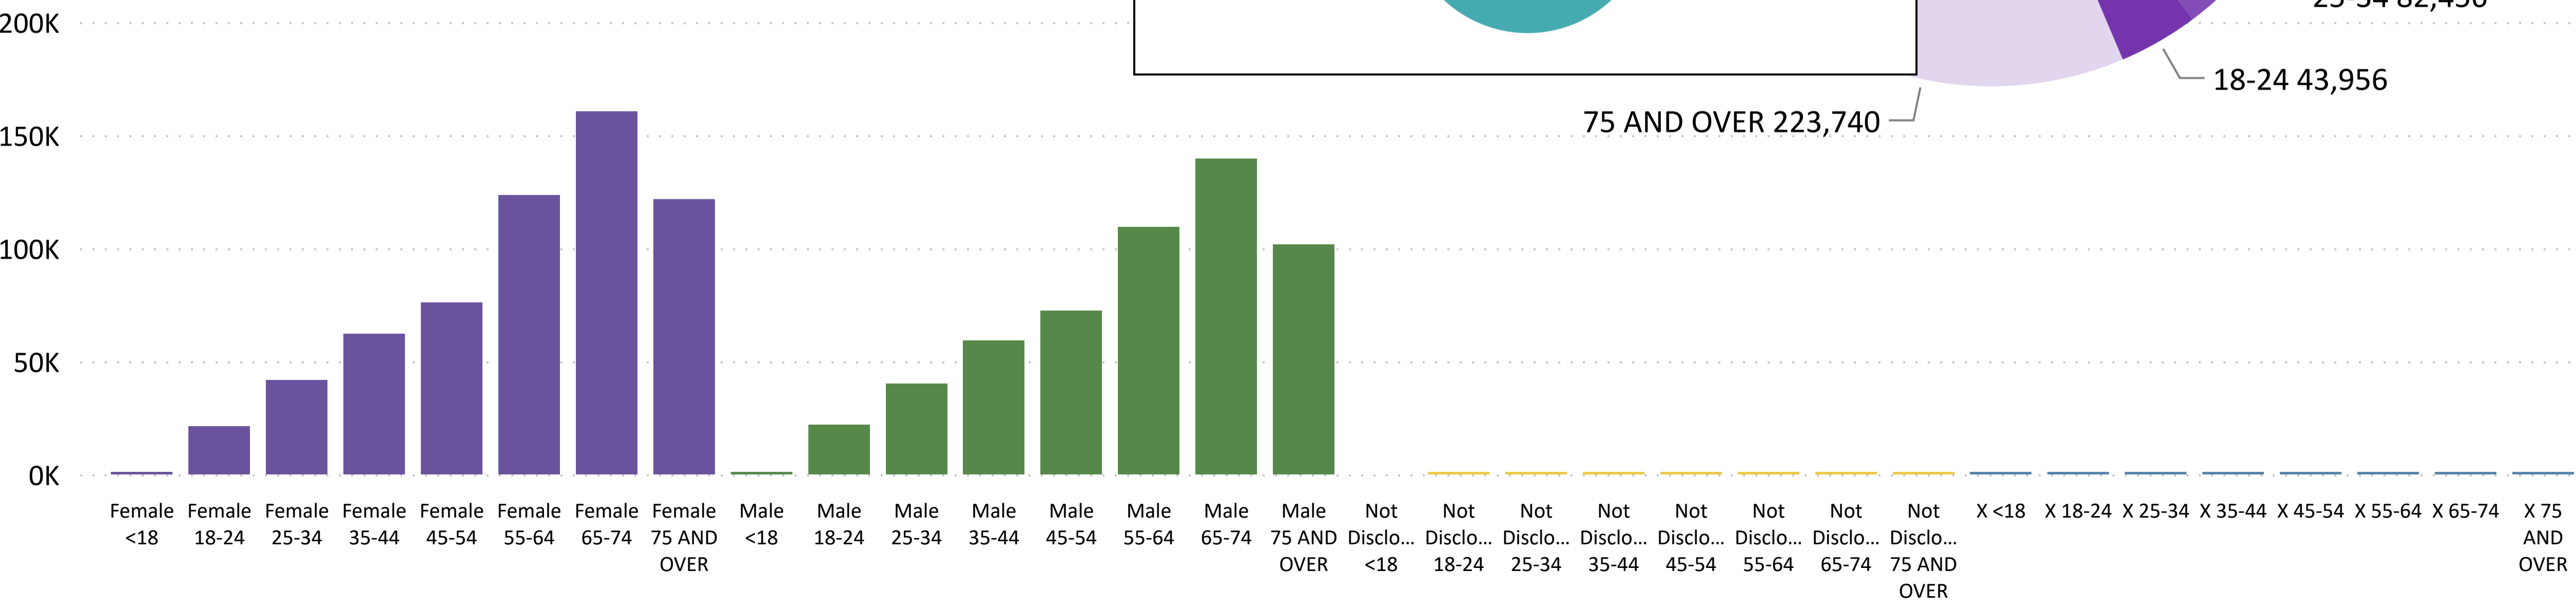

1,155,302

Total Ballots Returned

Total Ballots Returned by Age Range

AGE RANGE ● 75 AND OVER ● 65-74 ● 55-64 ● 45-54 ● 35-44 ● 25-34 ● 18-24 ● <18

Total Ballots Returned by Gender/Age Range

2024 Presidential Primary